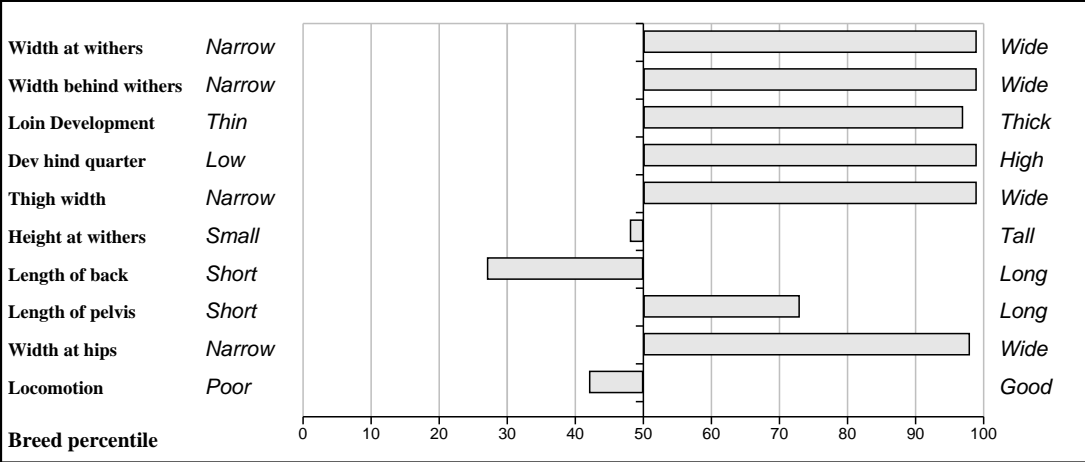

Lot 25 Ardlea Fatima **Breed: Limousin**

IE221064510927 **DOB: 20-Jan-2010**

Female

Owner: Daniel Tynan - Beechhill Farm Doon Mountrath Co Laois

Sire: Elite Abel Et (IE221062750486) SBV = €160 (73%)	Grahams Samson SBV = €106 (86%)	Jersey
	Ardlea Rita SBV = €131 (57%)	Lisette
Dam: Bremore Alana IE171088830140 SBV = €76 (31%)	Ronick Member SBV = €96 (66%)	Ideal 23
	F115 Sarcelle SBV = €48 (18%)	Ballynerrin Maud
		Idol
		Elma
		Leo
		Nicoise

€uro-Star Indexes

% Rank	Star Rating (within breed)	Indexes & Traits	€uro-Value	Data Reliability	Relative Data Reliability Comment
99%	★★★★★	Suckler Beef Value (SBV)	€141	32%	Medium
99%	★★★★★	Weanling Export	€81	44%	High
98%	★★★★★	Beef Carcass	€113	39%	High
79%	★★★★	Daughter Fertility	€16	2%	Low
77%	★★★★	Daughter Milk	€29	10%	Low
Other Key Traits					
82%	★★★★★	Maternal Calving Diff	5%	25%	High
99%	★★★★★	Gestation Length		19%	Medium
18%	★	Docility		44%	High

GROW Linear Score Evaluation (Within-Breed Percentiles)
Animal scored. Linear scores and weaning weights in evaluations

BLUP Composites (Within Breed)