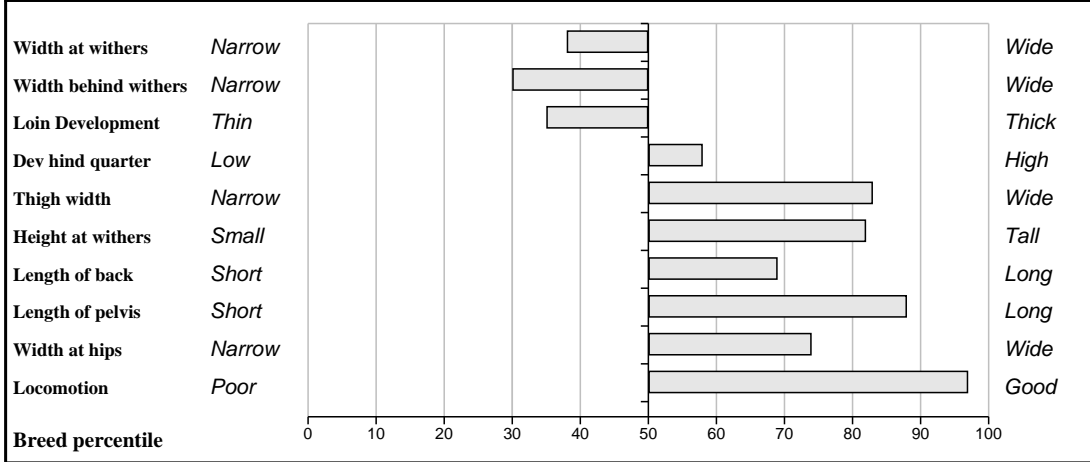

Lot 23 Ardlea Fabiola

Breed: Limousin

IE221064510919

DOB: 04-Jan-2010

Female

Owner: Daniel Tynan - Beechhill Farm Doon Mountrath Co Laois

Sire: Bremore Volvo (IE171088810080) SBV = €73 (74%)	Nenuphar SBV = €29 (95%)	Leo
		Giroflee
	Bremore Showgirl Et SBV = €89 (47%)	Ideal 23
		Bremore Gipsy
Dam: Bremore Anna IE171088860127 SBV = €76 (35%)	Nenuphar SBV = €29 (95%)	Leo
		Giroflee
	Sybelle SBV = €125 (21%)	Lorient-Mn
		Islande

Parental Average Euro-Star Indexes

% Rank	Star Rating (within breed)	Indexes & Traits	€uro-Value	Data Reliability	Relative Data Reliability Comment
69%	★★★★★	Suckler Beef Value (SBV)	€78	31%	Medium
36%	★★	Weanling Export	€44	29%	Medium
90%	★★★★★	Beef Carcass	€96	30%	Medium
6%	★	Daughter Fertility	€-45	8%	Medium
4%	★	Daughter Milk	€-10	15%	Medium
Other Key Traits					
79%	★★★★★	Maternal Calving Diff	6%	28%	High
96%	★★★★★	Gestation Length		42%	High
59%	★★★	Docility		31%	Medium

Parental Average GROW Traits (Within-Breed Percentiles)
Animal not scored.

BLUP Composites (Within Breed)