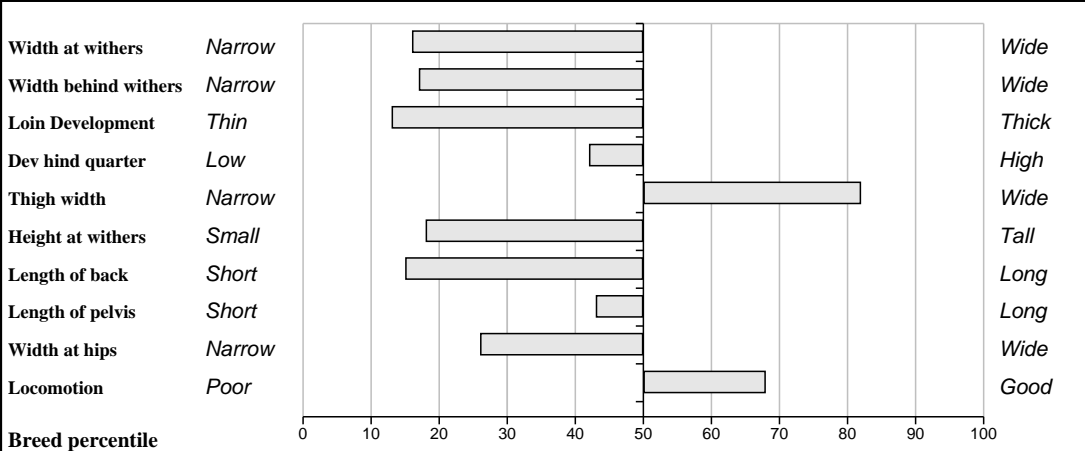

Lot 49 Ardlea Fiacre

Breed: Limousin

IE221064570981

DOB: 02-Nov-2010

Female

Owner: Daniel Tynan - Beechhill Farm Doon Mountrath Co Laois

Sire: Picador (S599) SBV = €104 (67%)	Jersey	SBV = €93 (64%)	Expert
			Flamande
	Ingrid	SBV = €103 (22%)	Caid
			Rosette
Dam: Ardlea Carry IE221064520614 SBV = €74 (31%)	Pelletstown Valour	SBV = €112 (64%)	Grahams Samson
	Et		Pelletstown Estelle
	Ardlea R212	SBV = €59 (32%)	Jordy
			F300 Mado B

€uro-Star Indexes

% Rank	Star Rating (within breed)	Indexes & Traits	€uro-Value	Data Reliability	Relative Data Reliability Comment
59%	★★★	Suckler Beef Value (SBV)	€71	31%	Medium
35%	★★	Weanling Export	€44	41%	High
19%	★	Beef Carcass	€57	36%	High
99%	★★★★★	Daughter Fertility	€61	4%	Low
52%	★★★	Daughter Milk	€18	13%	Medium
Other Key Traits					
93%	★★★★★	Maternal Calving Diff	5%	25%	High
99%	★★★★★	Gestation Length		21%	Medium
68%	★★★★	Docility		43%	High

GROW Linear Score Evaluation (Within-Breed Percentiles)

Animal scored. Linear scores and weaning weights in evaluations

BLUP Composites (Within Breed)