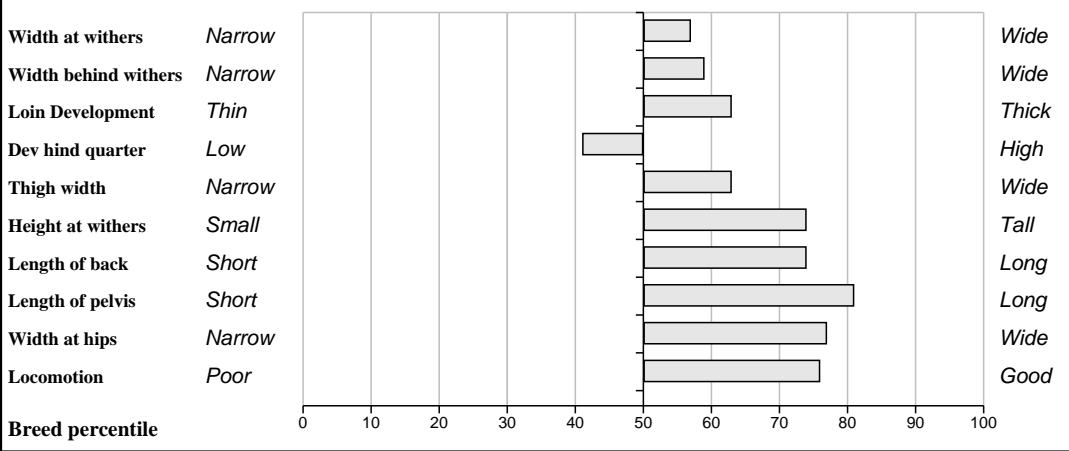

Lot 42 Ardlea Freeda **Breed: Limousin**

IE221064540962 **DOB: 07-Jul-2010** **Female**

Owner: Daniel Tynan - Beechhill Farm Doon Mountrath Co Laois

Sire: Picador (S599) SBV = €104 (67%)	Jersey	SBV = €93 (64%)	Expert
			Flamande
	Ingrid	SBV = €103 (22%)	Caid
			Rosette
Dam: F039 Seguia FR1930916295 SBV = €146 (41%)	Nelson	SBV = €133 (70%)	Gigolo
			Jacinthe
	Noumea	SBV = €91 (24%)	Heros Bis
			Letaba

Parental Average Euro-Star Indexes

% Rank	Star Rating (within breed)	Indexes & Traits	€uro-Value	Data Reliability	Relative Data Reliability Comment
95%	★★★★★	Suckler Beef Value (SBV)	€113	29%	Medium
63%	★★★★	Weanling Export	€52	39%	High
72%	★★★★	Beef Carcass	€83	34%	Medium
99%	★★★★★	Daughter Fertility	€64	4%	Low
66%	★★★★	Daughter Milk	€23	15%	Medium
Other Key Traits					
27%	★★	Maternal Calving Diff	7%	25%	High
98%	★★★★★	Gestation Length		17%	Medium
43%	★★★	Docility		29%	Medium

Parental Average GROW Traits (Within-Breed Percentiles)
Animal scored. Scores or weaning weights not eligible for evaluation

BLUP Composites (Within Breed)