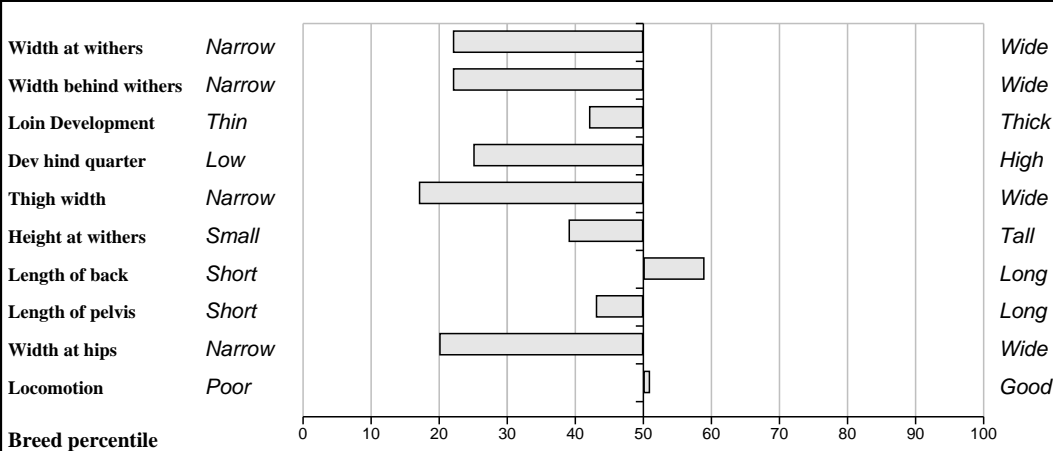

Lot 11 Bremore Valerie

Breed: Limousin

IE171088870053

DOB: 04-Jan-2004

Female

Owner: Daniel Tynan - Beechhill Farm Doon Mountrath Co Laois

Breeder: Bobby Jones - Thomastown Rd., Loughshinny Skerries, Co Dublin

Sire: Nenuphar (NUP) SBV = €29 (95%)	Leo	SBV = €25 (51%)	Flambeur
			Admirable
	Giroflee	SBV = €94 (49%)	Clown
			Anemone
Dam: Bremore Pet IE171000530082 SBV = €4 (37%)	Genial	SBV = €68 (93%)	Vaurien
			Baline
	Bremore Kiri	SBV = €-2 (29%)	Carwin Indigo
			Bremore Ectasy

€uro-Star Indexes

% Rank	Star Rating (within breed)	Indexes & Traits	€uro-Value	Data Reliability	Relative Data Reliability Comment
1%	★	Suckler Beef Value (SBV)	€11	38%	High
8%	★	Weanling Export	€32	42%	High
26%	★★	Beef Carcass	€61	41%	High
2%	★	Daughter Fertility	€-58	17%	High
1%	★	Daughter Milk	€-29	31%	High
Other Key Traits					
95%	★★★★★	Maternal Calving Diff	5%	36%	High
39%	★★	Gestation Length		32%	High
29%	★★	Docility		48%	High

GROW Linear Score Evaluation (Within-Breed Percentiles)

Linear scored progeny in evaluation

BLUP Composites (Within Breed)