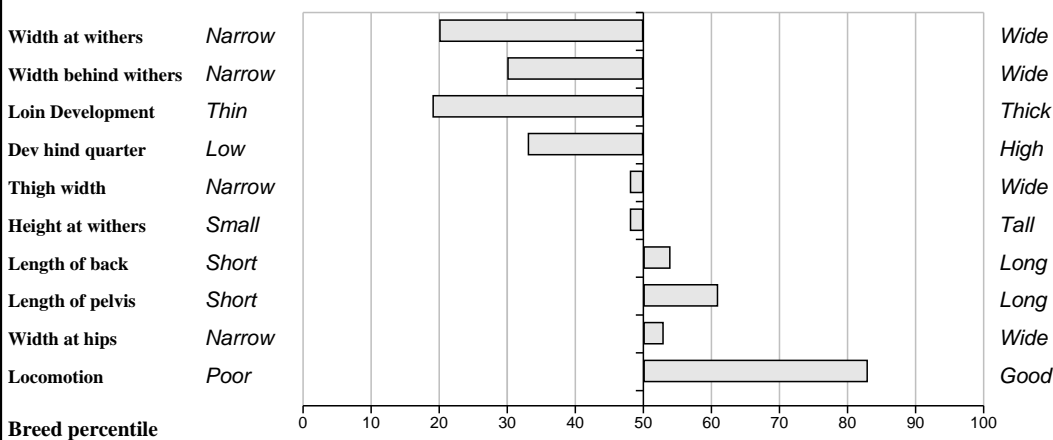

Lot 38 Ardlea Fono

Breed: Limousin

IE221064560956

DOB: 06-May-2010

Female

Owner: Daniel Tynan - Beechhill Farm Doon Mountrath Co Laois

Sire: Vison (VZN) SBV = €79 (78%)	Nino	SBV = €72 (32%)	Lino
			Justice
	Ritournell	SBV = €77 (33%)	Nectar
			Nostalgie
Dam: Ardlea Autumgold IE221064530532 SBV = €59 (33%)	Tatar B	SBV = €70 (77%)	Omisb
			Nuit B
	F039 Sanzillou	SBV = €62 (22%)	Usant
			Pin Up

€uro-Star Indexes

% Rank	Star Rating (within breed)	Indexes & Traits	€uro-Value	Data Reliability	Relative Data Reliability Comment
44%	★★★	Suckler Beef Value (SBV)	€62	34%	High
41%	★★★	Weanling Export	€45	44%	High
37%	★★	Beef Carcass	€67	40%	High
47%	★★★	Daughter Fertility	€-6	4%	Low
63%	★★★★	Daughter Milk	€22	12%	Medium
Other Key Traits					
64%	★★★★	Maternal Calving Diff	6%	23%	High
80%	★★★★★	Gestation Length		24%	Medium
48%	★★★	Docility		45%	High

GROW Linear Score Evaluation (Within-Breed Percentiles)

Animal scored. Linear scores and weaning weights in evaluations

BLUP Composites (Within Breed)