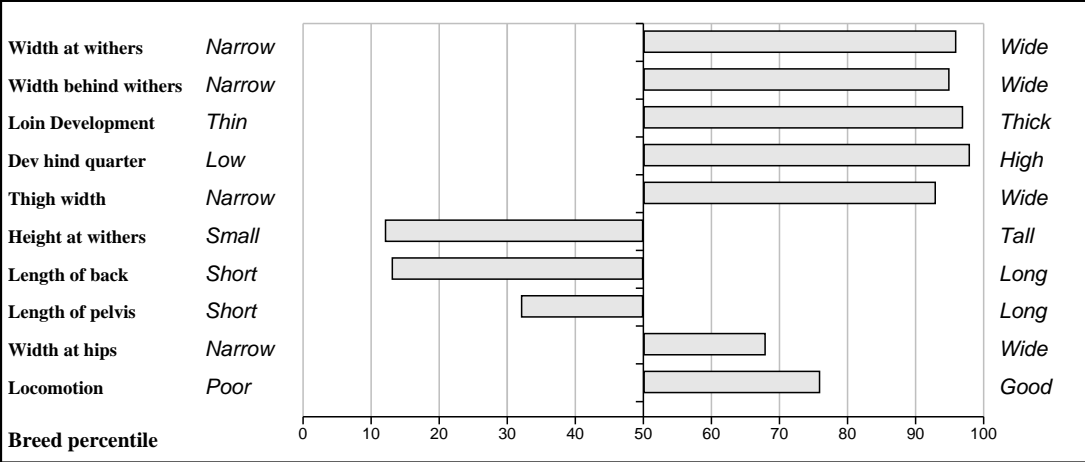

Lot 48 Ardlea Feda

Breed: Limousin

IE221064530978

DOB: 14-Oct-2010

Female

Owner: Daniel Tynan - Beechhill Farm Doon Mountrath Co Laois

Sire: Elite Abel Et (IE221062750486) SBV = €160 (73%)	Grahams Samson SBV = €106 (86%)	Jersey
		Lisette
	Ardlea Rita SBV = €131 (57%)	Ideal 23
		Ballynerrin Maud
Dam: Bremore Virginia IE171088810064 SBV = €41 (38%)	Nenuphar SBV = €29 (95%)	Leo
		Giroflee
	F199 Rebelle SBV = €69 (29%)	Esope
		Jairie

€uro-Star Indexes

% Rank	Star Rating (within breed)	Indexes & Traits	€uro-Value	Data Reliability	Relative Data Reliability Comment
91%	★★★★★	Suckler Beef Value (SBV)	€102	33%	Medium
93%	★★★★★	Weanling Export	€67	45%	High
95%	★★★★★	Beef Carcass	€103	40%	High
30%	★★	Daughter Fertility	€-17	7%	Medium
24%	★★	Daughter Milk	€7	14%	Medium
Other Key Traits					
69%	★★★★	Maternal Calving Diff	6%	27%	High
92%	★★★★★	Gestation Length		20%	Medium
80%	★★★★★	Docility		45%	High

GROW Linear Score Evaluation (Within-Breed Percentiles)

Animal scored. Linear scores and weaning weights in evaluations

BLUP Composites (Within Breed)