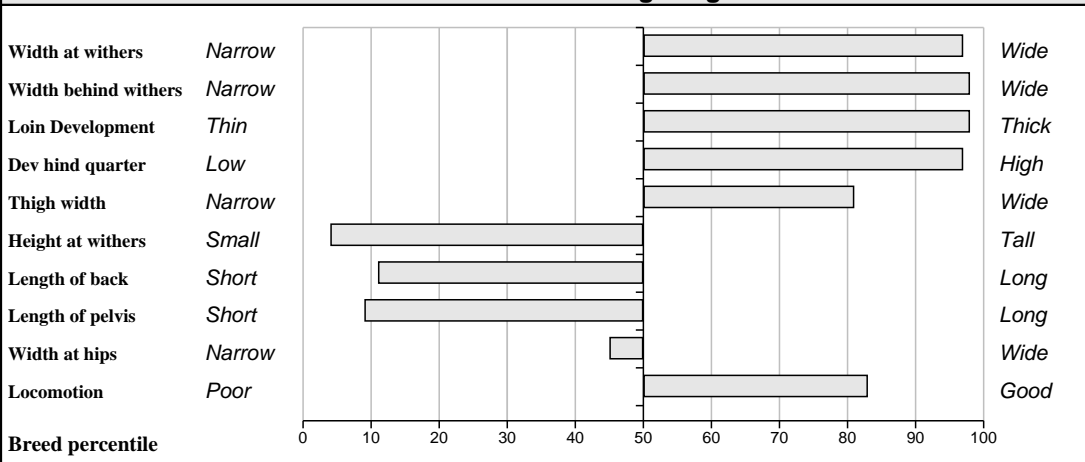

Lot 50 Ardlea Fatastic

Breed: Limousin

IE221064520985

DOB: 03-Nov-2010

Female

Owner: Daniel Tynan - Beechhill Farm Doon Mountrath Co Laois

Sire: Ampertaine Commander (APM) SBV = €38 (33%)	Glenrock Ventura	Glenrock Spartacus
		Glenrock Saspirilla
	Ampertaine Annabella	Sympa
		Kype Sharon
Dam: Elite Uget Et IE221062780290 SBV = €101 (45%)	Lino	Galopin
		Allumette
	Doudoune	Bill
		Anemone

€uro-Star Indexes

% Rank	Star Rating (within breed)	Indexes & Traits	€uro-Value	Data Reliability	Relative Data Reliability Comment
67%	★★★★	Suckler Beef Value (SBV)	€77	31%	Medium
30%	★★	Weanling Export	€42	39%	High
54%	★★★	Beef Carcass	€74	32%	Medium
N/A	N/A	Daughter Fertility	N/A	1%	Too Low
98%	★★★★★	Daughter Milk	€53	12%	Medium
Other Key Traits					
67%	★★★★	Maternal Calving Diff	6%	23%	High
11%	★	Gestation Length		43%	High
77%	★★★★	Docility		39%	High

GROW Linear Score Evaluation (Within-Breed Percentiles)
Animal scored. Linear scores and weaning weights in evaluations

BLUP Composites (Within Breed)