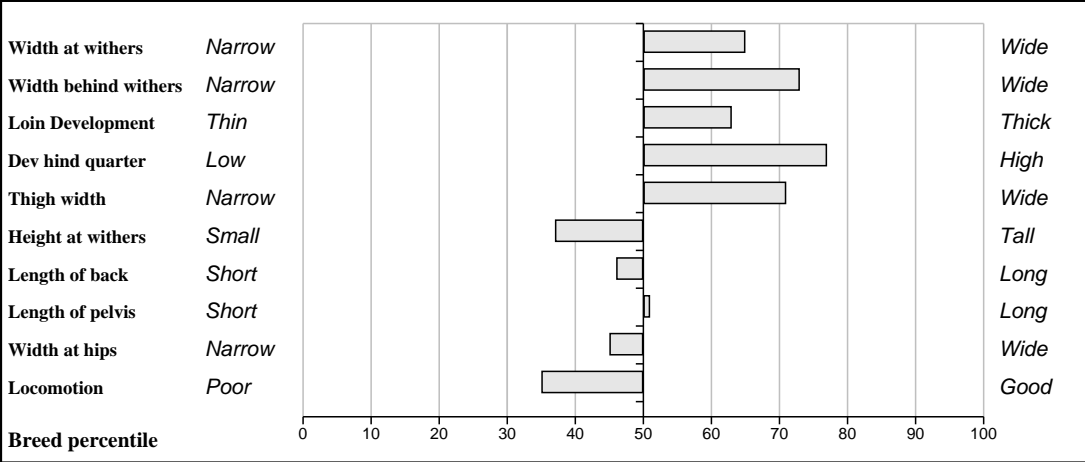

Lot 41 Ardlea Frank **Breed: Limousin**

IE221064530961 **DOB: 07-Jul-2010** **Female**

Owner: Daniel Tynan - Beechhill Farm Doon Mountrath Co Laois

Sire: Vison (VZN) SBV = €79 (78%)	Nino	SBV = €72 (32%)	Lino
			Justice
	Ritournell	SBV = €77 (33%)	Nectar
			Nostalgie
Dam: 0147 Romaine FR8729630354 SBV = €84 (22%)	Mozart	SBV = €98 (26%)	Iowa
			Invasion
	Nacre	SBV = €63 (13%)	Indecis
			Lucette

Parental Average Euro-Star Indexes

% Rank	Star Rating (within breed)	Indexes & Traits	Euro-Value	Data Reliability	Relative Data Reliability Comment
85%	★★★★★	Suckler Beef Value (SBV)	€93	29%	Medium
90%	★★★★★	Weanling Export	€64	37%	High
68%	★★★★	Beef Carcass	€81	31%	Medium
65%	★★★★	Daughter Fertility	€5	4%	Low
96%	★★★★★	Daughter Milk	€48	10%	Low
Other Key Traits					
49%	★★★	Maternal Calving Diff	6%	25%	High
72%	★★★★	Gestation Length		23%	Medium
77%	★★★★	Docility		25%	Medium

Parental Average GROW Traits (Within-Breed Percentiles)
Animal scored. Scores or weaning weights not eligible for evaluation

BLUP Composites (Within Breed)