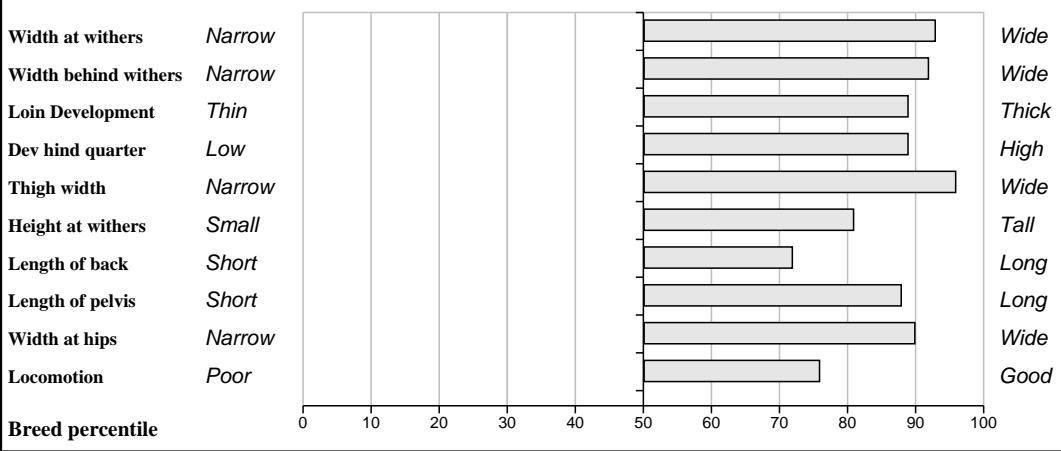

Lot 21 Ardlea Ebelle **Breed: Limousin**

IE221064560915 **DOB: 29-Dec-2009** **Female**

Owner: Daniel Tynan - Beechhill Farm Doon Mountrath Co Laois

Sire: Tistou (TTU) SBV = €128 (72%)	Imperial SBV = €52 (92%)	Vainqueur
		Amorce
	Nerveuse SBV = €129 (26%)	Jersey Indienne
Dam: Ardlea Rita IE221064590216 SBV = €131 (57%)	Ideal 23 SBV = €111 (92%)	Flasch Disette
	Ballynerrin Maud SBV = €88 (54%)	Dauphin Ballynerrin Iris

€uro-Star Indexes

% Rank	Star Rating (within breed)	Indexes & Traits	€uro-Value	Data Reliability	Relative Data Reliability Comment
98%	★★★★★	Suckler Beef Value (SBV)	€132	38%	High
89%	★★★★★	Weanling Export	€63	45%	High
99%	★★★★★	Beef Carcass	€123	41%	High
39%	★★	Daughter Fertility	€-11	5%	Medium
94%	★★★★★	Daughter Milk	€45	15%	Medium
Other Key Traits					
37%	★★	Maternal Calving Diff	6%	29%	High
76%	★★★★	Gestation Length		47%	High
88%	★★★★★	Docility		47%	High

GROW Linear Score Evaluation (Within-Breed Percentiles)

Animal scored. Linear scores and weaning weights in evaluations