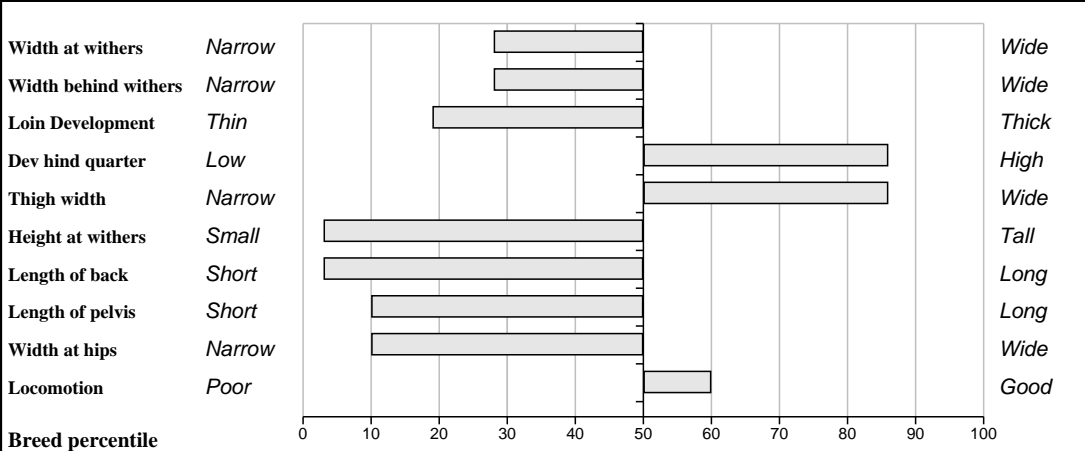

Lot 33 Ardlea Farragh

Breed: Limousin

IE221064520944

DOB: 09-Apr-2010

Female

Owner: Daniel Tynan - Beechhill Farm Doon Mountrath Co Laois

Sire: Vison (VZN) SBV = €79 (78%)	Nino SBV = €72 (32%)	Lino
		Justice
	Ritournell SBV = €77 (33%)	Nectar
		Nostalgie
Dam: Bremore Amelia (Et) IE171088830149 SBV = €32 (38%)	Imperial SBV = €52 (92%)	Vainqueur
		Amorce
	Bremore Pixie SBV = €26 (41%)	Genereux
		Ballymoney Iris

€uro-Star Indexes

% Rank	Star Rating (within breed)	Indexes & Traits	€uro-Value	Data Reliability	Relative Data Reliability Comment
11%	★	Suckler Beef Value (SBV)	€35	35%	High
18%	★	Weanling Export	€38	44%	High
22%	★★	Beef Carcass	€59	40%	High
21%	★★	Daughter Fertility	€-24	7%	Medium
83%	★★★★★	Daughter Milk	€33	13%	Medium
Other Key Traits					
57%	★★★	Maternal Calving Diff	6%	26%	High
27%	★★	Gestation Length		26%	Medium
86%	★★★★★	Docility		45%	High

GROW Linear Score Evaluation (Within-Breed Percentiles)
Animal scored. Linear scores and weaning weights in evaluations

BLUP Composites (Within Breed)