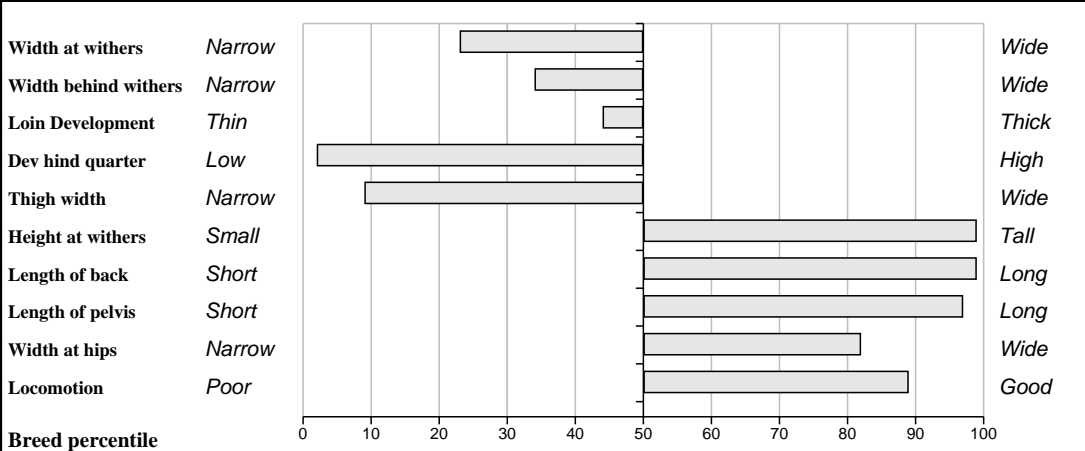

Lot 6 F039 Segovia

Breed: Limousin

FR1930916254

DOB: 07-Nov-2001

Female

Owner: Daniel Tynan - Beechhill Farm Doon Mountrath Co Laois

Breeder: Pierre Gardette - La Riviere 19210 Lubersac France

Sire: Nelson (NLO) SBV = €133 (70%)	Gigolo	SBV = €85 (22%)	Epatant
			Alice
	Jacinthe	SBV = €115 (22%)	Gendarme
			Ebene
Dam: Noria 1997005816 SBV = €82 (22%)	Heros Bis	SBV = €92 (60%)	Europeen
			Doudoune
	Lakia	SBV = €85 (22%)	F039 Gourmand
			Valeriane

€uro-Star Indexes

% Rank	Star Rating (within breed)	Indexes & Traits	€uro-Value	Data Reliability	Relative Data Reliability Comment
88%	★★★★★	Suckler Beef Value (SBV)	€96	31%	Medium
41%	★★★	Weanling Export	€45	46%	High
72%	★★★★	Beef Carcass	€83	40%	High
N/A	N/A	Daughter Fertility	N/A	0%	Too Low
19%	★	Daughter Milk	€5	34%	High
Other Key Traits					
60%	★★★★	Maternal Calving Diff	6%	33%	High
42%	★★★	Gestation Length		20%	Medium
18%	★	Docility		40%	High

GROW Linear Score Evaluation (Within-Breed Percentiles)

Linear scored progeny in evaluation

BLUP Composites (Within Breed)