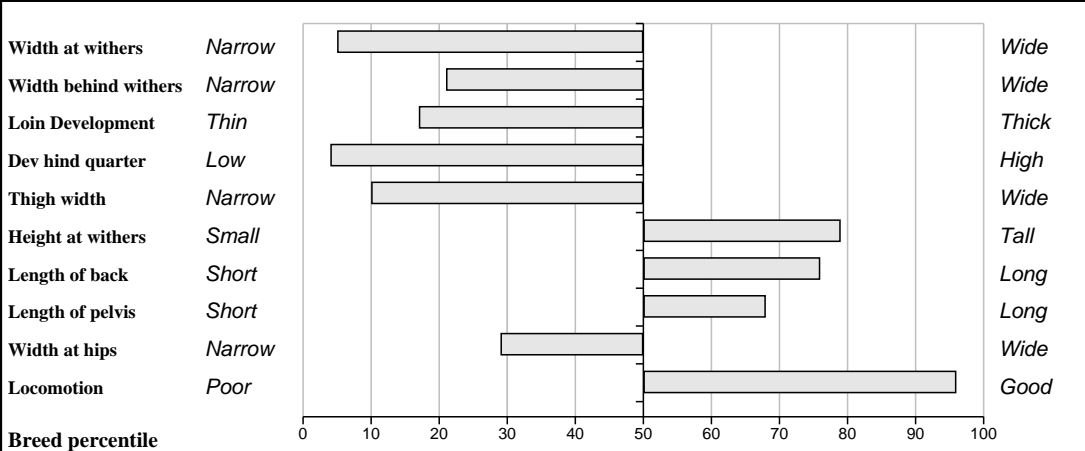

Lot 13 Ardlea Autumglory

Breed: Limousin

IE221064560527

DOB: 13-Nov-2005

Female

Owner: Daniel Tynan - Beechhill Farm Doon Mountrath Co Laois

Sire: Tatar B (FR8602132763) SBV = €70 (77%)	Omisb SBV = €42 (44%)	Jordy Juliette
	Nuit B SBV = €104 (29%)	Ideal 23 Faveur
Dam: F039 Serine FR1930916255 SBV = €64 (37%)	Heros Bis SBV = €92 (60%)	Europeen Doudoune
	Ondine SBV = €46 (14%)	Lanaud Glycine

€uro-Star Indexes

% Rank	Star Rating (within breed)	Indexes & Traits	€uro-Value	Data Reliability	Relative Data Reliability Comment
35%	★★	Suckler Beef Value (SBV)	€56	39%	High
51%	★★★	Weanling Export	€48	46%	High
17%	★	Beef Carcass	€56	42%	High
70%	★★★★	Daughter Fertility	€9	6%	Medium
23%	★★	Daughter Milk	€7	28%	High
Other Key Traits					
8%	★	Maternal Calving Diff	7%	33%	High
69%	★★★★	Gestation Length		52%	High
68%	★★★★	Docility		49%	High

GROW Linear Score Evaluation (Within-Breed Percentiles)

Linear scored progeny in evaluation

BLUP Composites (Within Breed)