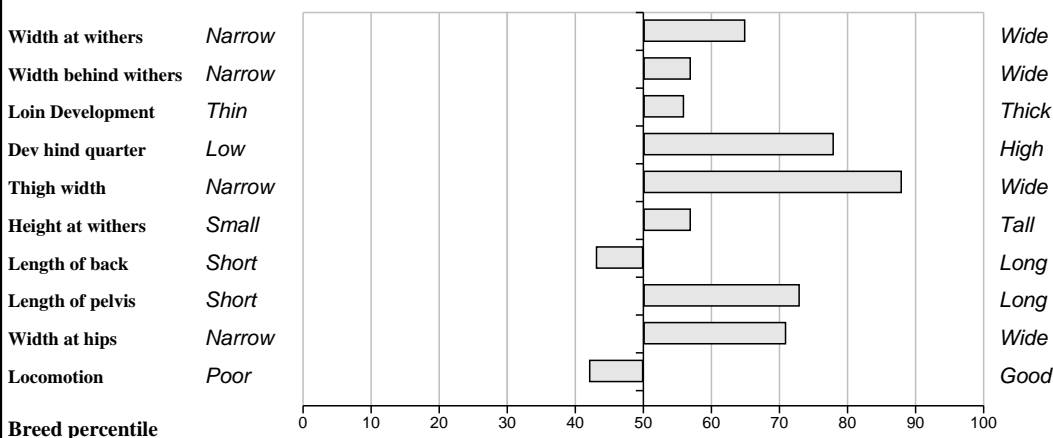

Lot 27 Ardlea Fayre

Breed: Limousin

IE221064580933

DOB: 28-Jan-2010

Female

Owner: Daniel Tynan - Beechhill Farm Doon Mountrath Co Laois

Sire: Elite Abel Et (IE221062750486) SBV = €160 (73%)	Grahams Samson SBV = €106 (86%)	Jersey
		Lisette
	Ardlea Rita SBV = €131 (57%)	Ideal 23
		Ballynerrin Maud
Dam: Bremore Alleycat IE171088820164 SBV = €35 (37%)	Nenuphar SBV = €29 (95%)	Leo
		Giroflee
	F386 Serieuse SBV = €44 (30%)	Mendiant
		Lulu

€uro-Star Indexes

% Rank	Star Rating (within breed)	Indexes & Traits	€uro-Value	Data Reliability	Relative Data Reliability Comment
87%	★★★★★	Suckler Beef Value (SBV)	€95	34%	High
82%	★★★★★	Weanling Export	€59	46%	High
88%	★★★★★	Beef Carcass	€94	41%	High
31%	★★	Daughter Fertility	€-17	2%	Low
56%	★★★	Daughter Milk	€19	14%	Medium
Other Key Traits					
73%	★★★★	Maternal Calving Diff	6%	26%	High
92%	★★★★★	Gestation Length		20%	Medium
73%	★★★★	Docility		45%	High

GROW Linear Score Evaluation (Within-Breed Percentiles)

Animal scored. Linear scores and weaning weights in evaluations

BLUP Composites (Within Breed)