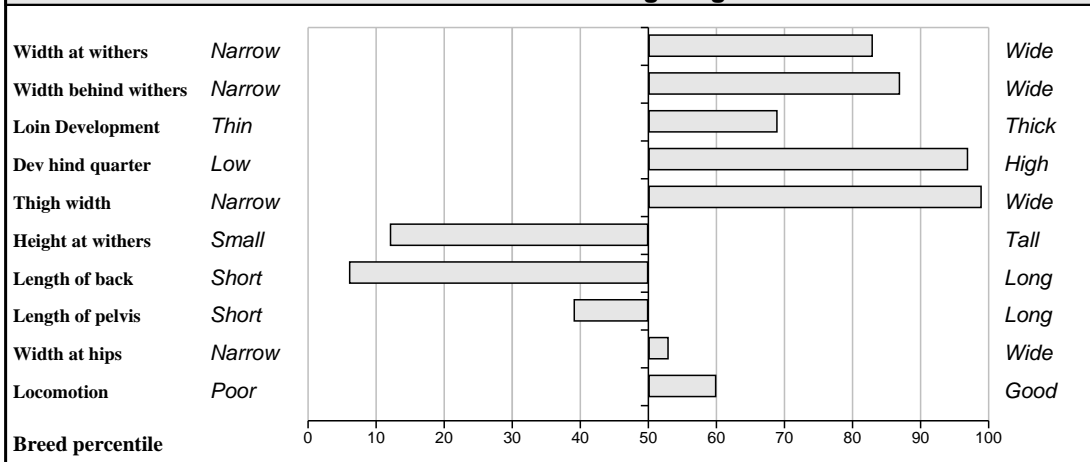

Lot 22 Ardlea Fabia

Breed: Limousin

IE221064590918

DOB: 03-Jan-2010

Female

Owner: Daniel Tynan - Beechhill Farm Doon Mountrath Co Laois

Sire: Elite Abel Et (IE221062750486) SBV = €160 (73%)	Grahams Samson SBV = €106 (86%)	Jersey
		Lisette
	Ardlea Rita SBV = €131 (57%)	Ideal 23
		Ballynerrin Maud
Dam: Ardlea United IE221064570362 SBV = €60 (40%)	Lino SBV = €70 (96%)	Galopin
		Allumette
	F069 Orfani SBV = €54 (28%)	Lido
		Ili

€uro-Star Indexes

% Rank	Star Rating (within breed)	Indexes & Traits	€uro-Value	Data Reliability	Relative Data Reliability Comment
90%	★★★★★	Suckler Beef Value (SBV)	€100	34%	High
73%	★★★★	Weanling Export	€55	45%	High
85%	★★★★★	Beef Carcass	€91	40%	High
66%	★★★★	Daughter Fertility	€6	2%	Low
80%	★★★★★	Daughter Milk	€31	14%	Medium
Other Key Traits					
88%	★★★★★	Maternal Calving Diff	5%	27%	High
71%	★★★★	Gestation Length		22%	Medium
88%	★★★★★	Docility		45%	High

GROW Linear Score Evaluation (Within-Breed Percentiles)
Animal scored. Linear scores and weaning weights in evaluations

BLUP Composites (Within Breed)