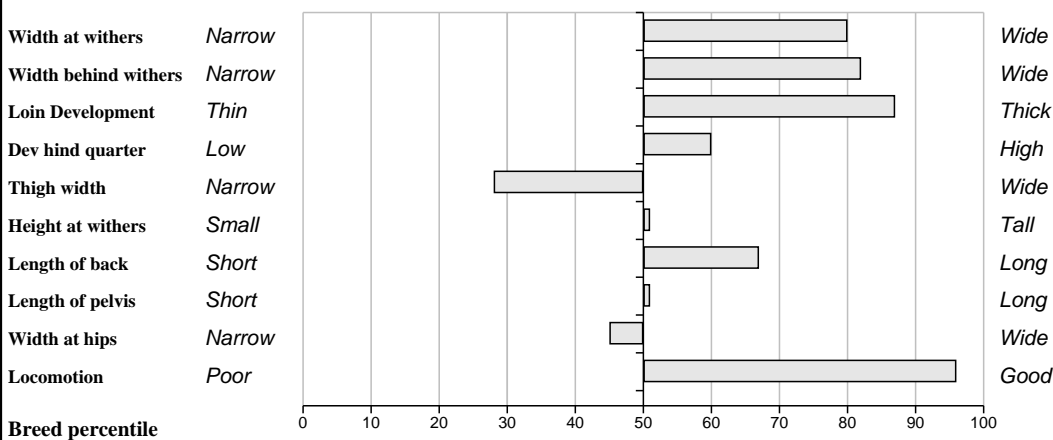

Lot 43 Elite Freeda Et

Breed: Limousin

IE221062740709

DOB: 28-Jul-2010

Female

Owner: Edward Tynan - Beechill Farm Doon Mountrath Co. Laois

Sire: Haltcliffe Vermont (UK100996500354) SBV = €50 (30%)	Penyrheol Sam SBV = €66 (27%)	Ronick Hawk
	Renoncule	Penyrheol Ophelia
Dam: 0172 Rucie B FR8600130623 SBV = €123 (37%)	Ideal 23 SBV = €111 (92%)	Flasch
	Nini B SBV = €69 (10%)	Disette
		Jordy
		Image

€uro-Star Indexes

% Rank	Star Rating (within breed)	Indexes & Traits	€uro-Value	Data Reliability	Relative Data Reliability Comment
80%	★★★★★	Suckler Beef Value (SBV)	€87	21%	Low
92%	★★★★★	Weanling Export	€65	41%	High
61%	★★★★	Beef Carcass	€78	32%	Medium
N/A	N/A	Daughter Fertility	N/A	1%	Too Low
63%	★★★★	Daughter Milk	€22	12%	Medium
Other Key Traits					
50%	★★★	Maternal Calving Diff	6%	9%	High
N/A	N/A	Gestation Length		3%	Too Low
34%	★★	Docility		20%	Low

GROW Linear Score Evaluation (Within-Breed Percentiles)

Animal scored. Linear scores and weaning weights in evaluations

BLUP Composites (Within Breed)