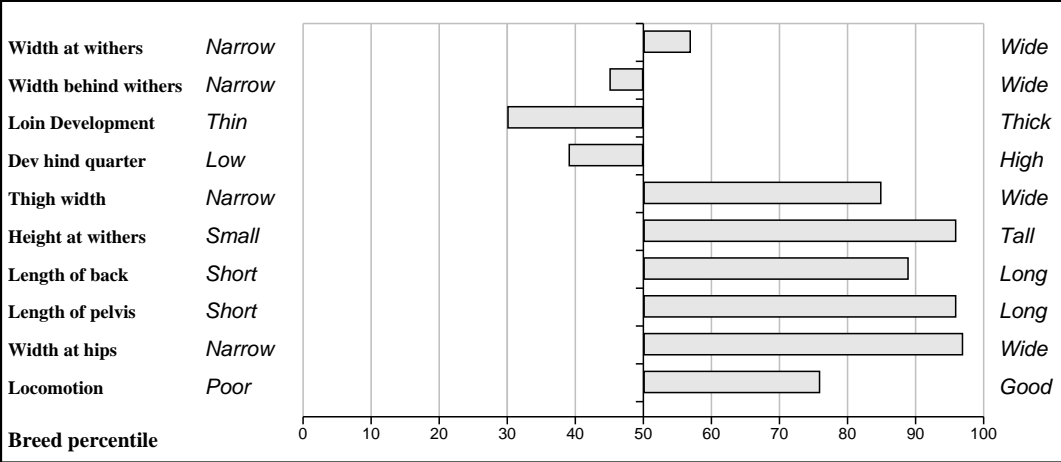

Lot 44 Ardlea Flower **Breed: Limousin**

IE221064580966 **DOB: 07-Sep-2010** **Female**

Owner: Daniel Tynan - Beechhill Farm Doon Mountrath Co Laois

Sire: Rocamadour (FR2351337214) SBV = €55 (25%)	Interim	SBV = €42 (79%)	Begonia
			Dinette
	Nitouche		Imperial
			Inscribe
Dam: Tahiti B FR8602132788 SBV = €136 (20%)	Ramses	SBV = €97 (88%)	Nestor
			Melodie
	Omette B		Jordy
			Imete

€uro-Star Indexes

% Rank	Star Rating (within breed)	Indexes & Traits	€uro-Value	Data Reliability	Relative Data Reliability Comment
90%	★★★★★	Suckler Beef Value (SBV)	€99	20%	Low
88%	★★★★★	Weanling Export	€62	27%	Medium
80%	★★★★★	Beef Carcass	€88	26%	Medium
N/A	N/A	Daughter Fertility	N/A	1%	Too Low
88%	★★★★★	Daughter Milk	€36	9%	Low

Other Key Traits

36%	★★	Maternal Calving Diff	6%	17%	High
N/A	N/A	Gestation Length		4%	Too Low
77%	★★★★	Docility		36%	Medium

GROW Linear Score Evaluation (Within-Breed Percentiles)

Animal scored. Linear scores and weaning weights in evaluations

BLUP Composites (Within Breed)