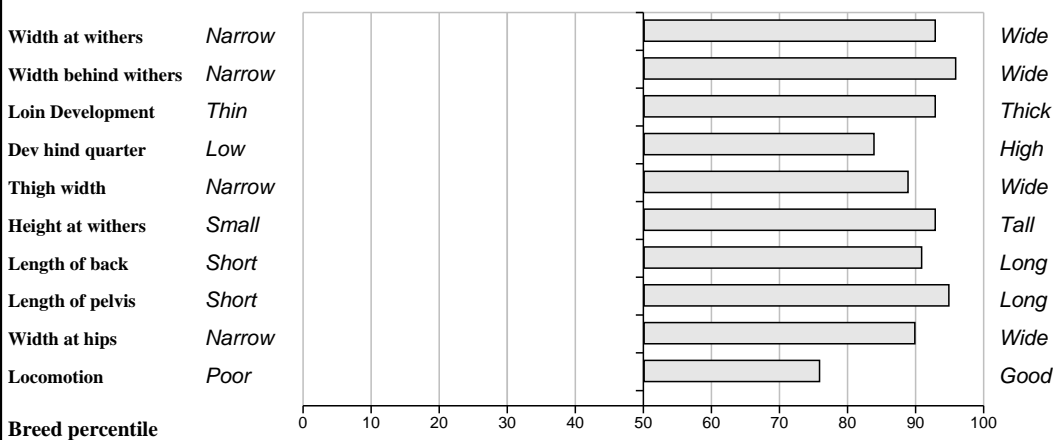

Lot 31 Ardlea Faha

Breed: Limousin

IE221064540938

DOB: 08-Mar-2010

Female

Owner: Daniel Tynan - Beechhill Farm Doon Mountrath Co Laois

Sire: Tistou (TTU) SBV = €128 (72%)	Imperial	SBV = €52 (92%)	Vainqueur
			Amorce
	Nerveuse	SBV = €129 (26%)	Jersey
			Indienne
Dam: 0161 Sapho FR8723740596 SBV = €70 (28%)	Obelisque	SBV = €90 (32%)	Haricot
			Ibiza
	Hasardeuse	SBV = €33 (14%)	Fleuron
			Felonie

€uro-Star Indexes

% Rank	Star Rating (within breed)	Indexes & Traits	€uro-Value	Data Reliability	Relative Data Reliability Comment
96%	★★★★★	Suckler Beef Value (SBV)	€117	32%	Medium
93%	★★★★★	Weanling Export	€67	43%	High
97%	★★★★★	Beef Carcass	€110	38%	High
62%	★★★★	Daughter Fertility	€4	5%	Medium
97%	★★★★★	Daughter Milk	€52	13%	Medium
Other Key Traits					
40%	★★	Maternal Calving Diff	6%	27%	High
33%	★★	Gestation Length		18%	Medium
90%	★★★★★	Docility		44%	High

GROW Linear Score Evaluation (Within-Breed Percentiles)

Animal scored. Linear scores and weaning weights in evaluations

BLUP Composites (Within Breed)