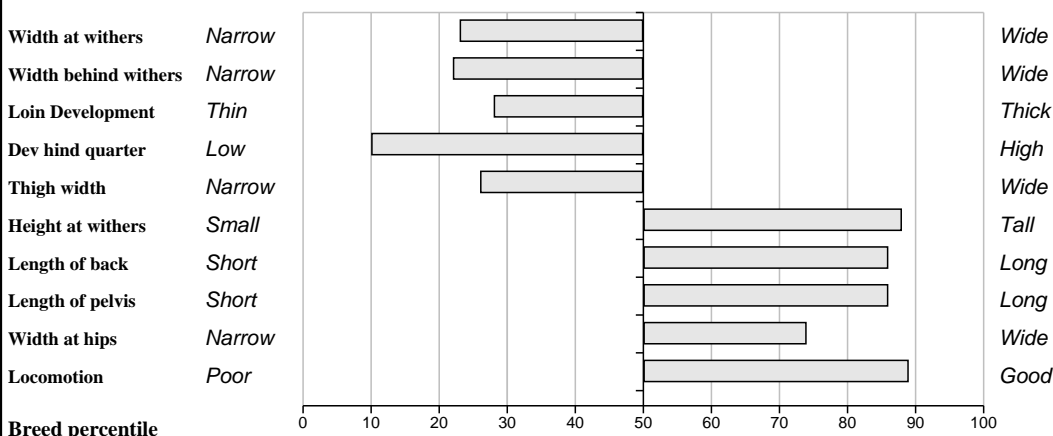

Lot 10 Elite Utopi Et

Breed: Limousin

IE221062720310

DOB: 13-Nov-2003

Female

Owner: Daniel Tynan - Beechhill Farm Doon Mountrath Co Laois

Breeder: Edward Tynan - Beechhill Farm Doon Mountrath Co. Laois

Sire: Heros Bis (FR1992000066) SBV = €92 (60%)	European SBV = €31 (22%)	Sultan
		Image
	Doudoune SBV = €123 (38%)	Bill
		Anemone
Dam: Coquine FR1987003797 SBV = €115 (38%)	Regent SBV = €123 (11%)	Obus
		Ida
	Venus SBV = €52 (13%)	Ormeau
		Paloma

€uro-Star Indexes

% Rank	Star Rating (within breed)	Indexes & Traits	€uro-Value	Data Reliability	Relative Data Reliability Comment
88%	★★★★★	Suckler Beef Value (SBV)	€97	43%	High
64%	★★★★	Weanling Export	€52	54%	High
92%	★★★★★	Beef Carcass	€98	53%	High
18%	★	Daughter Fertility	€-27	3%	Low
35%	★★	Daughter Milk	€12	37%	High
Other Key Traits					
76%	★★★★	Maternal Calving Diff	6%	40%	High
65%	★★★★	Gestation Length		27%	Medium
29%	★★	Docility		56%	High

GROW Linear Score Evaluation (Within-Breed Percentiles)

Linear scored progeny in evaluation

BLUP Composites (Within Breed)