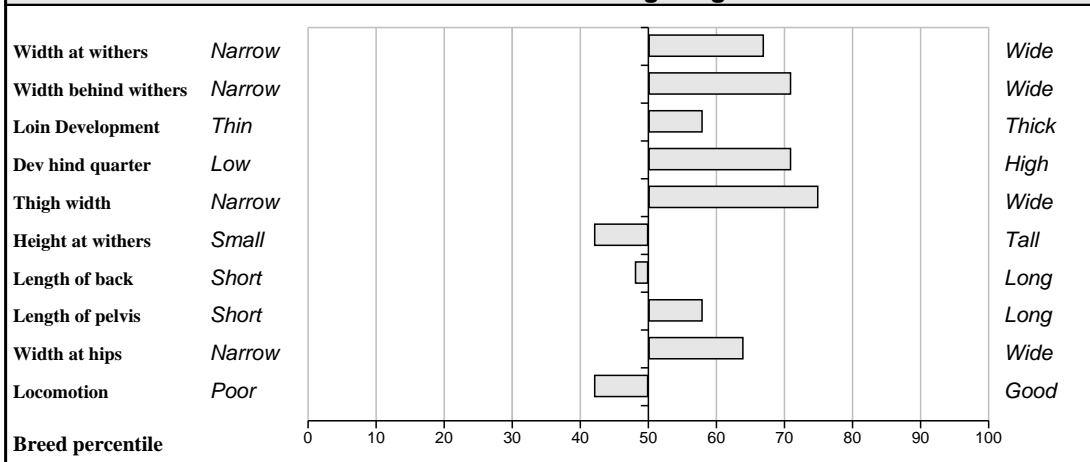

Lot 15 Ardlea Corinne

Breed: Limousin

IE221064590678

DOB: 23-Oct-2007

Female

Owner: Daniel Tynan - Beechhill Farm Doon Mountrath Co Laois

Sire: Vison (VZN) SBV = €79 (78%)	Nino	SBV = €72 (32%)	Lino
			Justice
	Ritournell	SBV = €77 (33%)	Nectar
			Nostalgie
Dam: F115 Sarcelle FR8700840445 SBV = €48 (18%)	Leo	SBV = €25 (51%)	Flambeur
			Admirable
	Nicoise	SBV = €51 (5%)	Hooker
			Gaufrette

€uro-Star Indexes

% Rank	Star Rating (within breed)	Indexes & Traits	€uro-Value	Data Reliability	Relative Data Reliability Comment
40%	★★★	Suckler Beef Value (SBV)	€60	30%	Medium
69%	★★★★	Weanling Export	€54	32%	Medium
50%	★★★	Beef Carcass	€73	33%	Medium
N/A	N/A	Daughter Fertility	N/A	0%	Too Low
43%	★★★	Daughter Milk	€15	9%	Low
Other Key Traits					
99%	★★★★★	Maternal Calving Diff	4%	28%	High
95%	★★★★★	Gestation Length		22%	Medium
48%	★★★	Docility		25%	Medium

GROW Linear Score Evaluation (Within-Breed Percentiles)
Animal scored. Linear scores and weaning weights in evaluations

BLUP Composites (Within Breed)