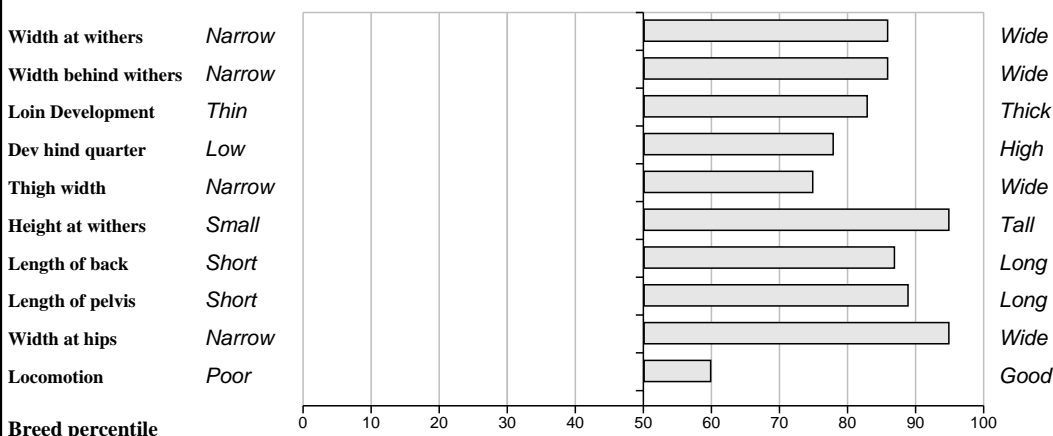

Lot 30 Ardlea Felita

Breed: Limousin

IE221064530937

DOB: 06-Feb-2010

Female

Owner: Daniel Tynan - Beechhill Farm Doon Mountrath Co Laois

Sire: Elite Abel Et (IE221062750486) SBV = €160 (73%)	Grahams Samson SBV = €106 (86%)	Jersey
		Lisette
	Ardlea Rita SBV = €131 (57%)	Ideal 23
		Ballynerrin Maud
Dam: Bremore Radiant IE171000580087 SBV = €97 (34%)	0183 Noe SBV = €88 (56%)	Lewis
		Jamaïque
	Bremore Irma SBV = €62 (26%)	Luttrellstown Ferdie
		Glenkeen Eileen (Dna)

€uro-Star Indexes

% Rank	Star Rating (within breed)	Indexes & Traits	€uro-Value	Data Reliability	Relative Data Reliability Comment
99%	★★★★★★	Suckler Beef Value (SBV)	€138	32%	Medium
99%	★★★★★★	Weanling Export	€81	44%	High
99%	★★★★★★	Beef Carcass	€118	39%	High
46%	★★★	Daughter Fertility	€-7	2%	Low
87%	★★★★★★	Daughter Milk	€35	13%	Medium
Other Key Traits					
94%	★★★★★★	Maternal Calving Diff	5%	27%	High
96%	★★★★★★	Gestation Length		17%	Medium
43%	★★★	Docility		45%	High

GROW Linear Score Evaluation (Within-Breed Percentiles)
Animal scored. Linear scores and weaning weights in evaluations

BLUP Composites (Within Breed)