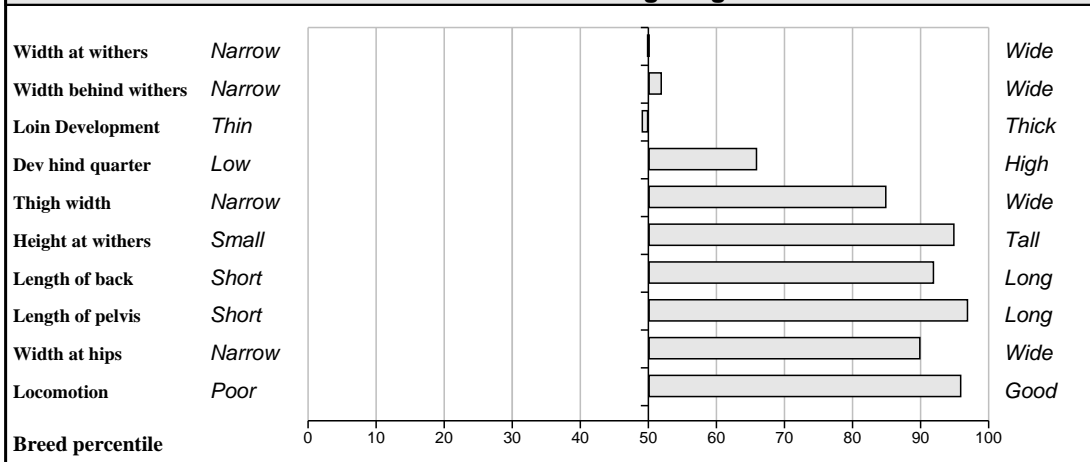

Lot 14 Ardlea Cucu

Breed: Limousin

IE221064580652

DOB: 07-Sep-2007

Female

Owner: Daniel Tynan - Beechhill Farm Doon Mountrath Co Laois

Sire: Bremore Volvo (IE171088810080) SBV = €73 (74%)	Nenuphar SBV = €29 (95%)	Leo
	Bremore Showgirl Et SBV = €89 (47%)	Giroflee Ideal 23 Bremore Gipsy
Dam: 0189 Pepita FR1930318255 SBV = €95 (25%)	Lino SBV = €70 (96%)	Galopin Allumette
	Mandoline SBV = €96 (14%)	Juan Ivresse

€uro-Star Indexes

% Rank	Star Rating (within breed)	Indexes & Traits	€uro-Value	Data Reliability	Relative Data Reliability Comment
94%	★★★★★	Suckler Beef Value (SBV)	€109	30%	Medium
84%	★★★★★	Weanling Export	€60	42%	High
96%	★★★★★	Beef Carcass	€105	38%	High
N/A	N/A	Daughter Fertility	N/A	0%	Too Low
74%	★★★★	Daughter Milk	€27	16%	Medium
Other Key Traits					
83%	★★★★★	Maternal Calving Diff	5%	24%	High
92%	★★★★★	Gestation Length		20%	Medium
18%	★	Docility		44%	High

GROW Linear Score Evaluation (Within-Breed Percentiles)
Animal scored. Linear scores and weaning weights in evaluations

BLUP Composites (Within Breed)