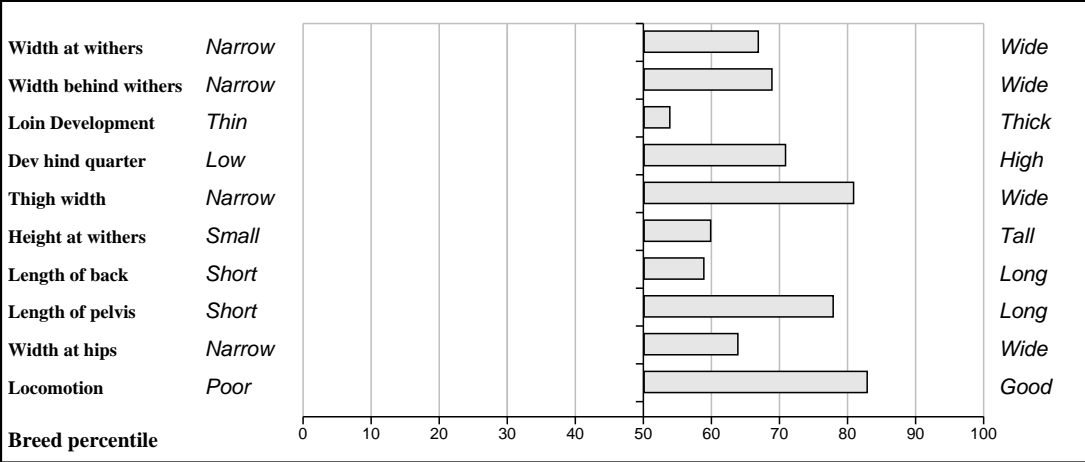

Lot 20 Elite Erin Et

Breed: Limousin

IE221062790696

DOB: 01-Dec-2009

Female

Owner: Daniel Tynan - Beechhill Farm Doon Mountrath Co Laois

Breeder: Edward Tynan - Beechhill Farm Doon Mountrath Co. Laois

Sire: Vison (VZN) SBV = €79 (78%)	Nino	SBV = €72 (32%)	Lino
	Ritournell	SBV = €77 (33%)	Justice
Dam: 0172 Rucie B FR8600130623 SBV = €123 (37%)	Ideal 23	SBV = €111 (92%)	Nectar
			Nostalgie
	Nini B	SBV = €69 (10%)	Flasch
			Disette
			Jordy
			Image

€uro-Star Indexes

% Rank	Star Rating (within breed)	Indexes & Traits	€uro-Value	Data Reliability	Relative Data Reliability Comment
84%	★★★★★	Suckler Beef Value (SBV)	€91	30%	Medium
66%	★★★★	Weanling Export	€53	43%	High
67%	★★★★	Beef Carcass	€81	39%	High
63%	★★★★	Daughter Fertility	€4	4%	Low
96%	★★★★★	Daughter Milk	€49	13%	Medium
Other Key Traits					
75%	★★★★	Maternal Calving Diff	6%	17%	High
76%	★★★★	Gestation Length		21%	Medium
48%	★★★	Docility		31%	Medium

GROW Linear Score Evaluation (Within-Breed Percentiles)

Animal scored. Linear scores and weaning weights in evaluations

BLUP Composites (Within Breed)