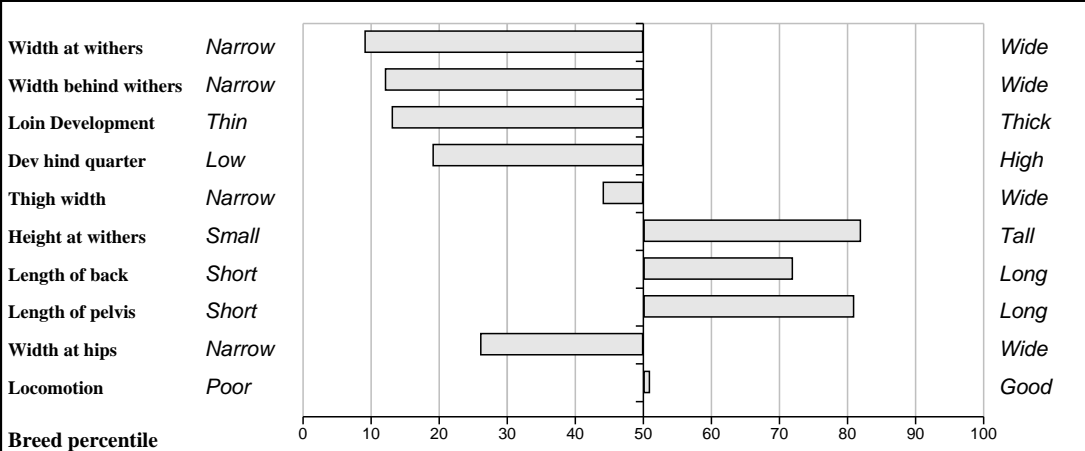

Lot 4 Ardlea Nan **Breed: Limousin**

IELSKM0084N **DOB: 07-Sep-1998** **Female**

Owner: Daniel Tynan - Beechhill Farm Doon Mountrath Co Laois

Sire: Junior (S018) SBV = €33 (56%)	Domino	SBV = €67 (21%)	Beau-Gosse
			Alerte
	Coquette	SBV = €-12 (19%)	Visiteur
			Valeriane
Dam: Ardlea Ketti KKA503947 SBV = €60 (48%)	Grange Balerno	SBV = €29 (92%)	Talent
			Rose
	Luttrellstown Helena	SBV = €64 (39%)	Filsdaida Luttrellstown Elsa

€uro-Star Indexes

% Rank	Star Rating (within breed)	Indexes & Traits	€uro-Value	Data Reliability	Relative Data Reliability Comment
64%	★★★★★	Suckler Beef Value (SBV)	€75	48%	High
11%	★	Weanling Export	€35	60%	High
78%	★★★★★	Beef Carcass	€86	58%	High
N/A	N/A	Daughter Fertility	N/A	0%	Too Low
12%	★	Daughter Milk	€1	40%	High

Other Key Traits

83%	★★★★★★	Maternal Calving Diff	5%	45%	High
72%	★★★★★	Gestation Length		35%	High
38%	★★	Docility		61%	High

GROW Linear Score Evaluation (Within-Breed Percentiles)

Linear scored progeny in evaluation

BLUP Composites (Within Breed)