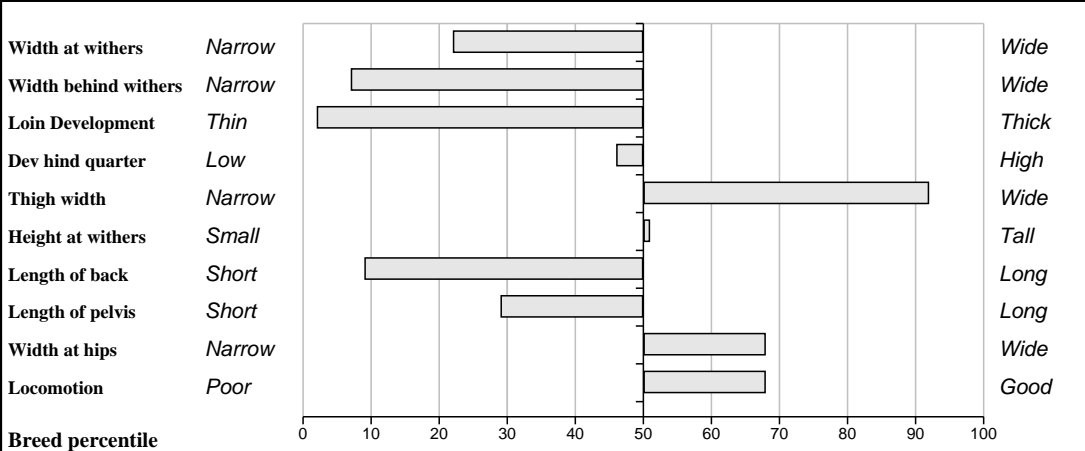

Lot 12 Bremore Vivian

Breed: Limousin

IE171088880070

DOB: 23-Aug-2004

Female

Owner: Daniel Tynan - Beechhill Farm Doon Mountrath Co Laois

Breeder: Bobby Jones - Thomastown Rd., Loughshinny Skerries, Co Dublin

Sire: Nenuphar (NUP) SBV = €29 (95%)	Leo	SBV = €25 (51%)	Flambeur
			Admirable
	Giroflee	SBV = €94 (49%)	Clown
			Anemone
Dam: Bremore Radiant IE171000580087 SBV = €97 (34%)	0183 Noe	SBV = €88 (56%)	Lewis
			Jamaïque
	Bremore Irma	SBV = €62 (26%)	Luttrellstown Ferdie
			Glenkeen Eileen (Dna)

€uro-Star Indexes

% Rank	Star Rating (within breed)	Indexes & Traits	€uro-Value	Data Reliability	Relative Data Reliability Comment
40%	★★★	Suckler Beef Value (SBV)	€59	41%	High
31%	★★	Weanling Export	€42	44%	High
76%	★★★★	Beef Carcass	€86	46%	High
3%	★	Daughter Fertility	€-55	17%	High
5%	★	Daughter Milk	€-8	36%	High
Other Key Traits					
87%	★★★★★	Maternal Calving Diff	5%	45%	High
39%	★★	Gestation Length		24%	Medium
38%	★★	Docility		50%	High

GROW Linear Score Evaluation (Within-Breed Percentiles)

Linear scored progeny in evaluation

BLUP Composites (Within Breed)