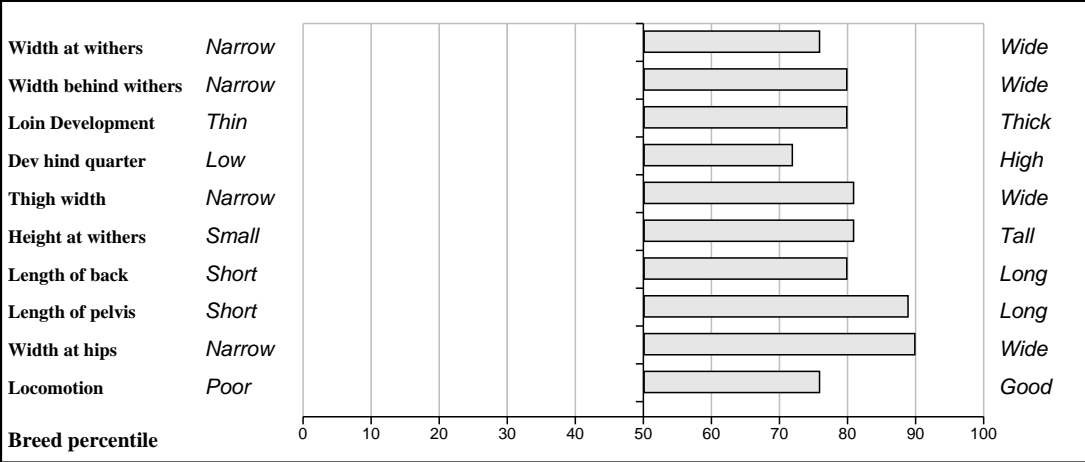

Lot 34 Ardlea Fattima

Breed: Limousin

IE221064530945

DOB: 12-Apr-2010

Female

Owner: Daniel Tynan - Beechhill Farm Doon Mountrath Co Laois

Sire: Picador (S599) SBV = €104 (67%)	Jersey	SBV = €93 (64%)	Expert
			Flamande
	Ingrid	SBV = €103 (22%)	Caid
			Rosette
Dam: Topaze FR8729630429 SBV = €67 (24%)	Pain B	SBV = €60 (15%)	Jordy
			Iphigenie
	Jade	SBV = €86 (13%)	Escot
			Heredia

€uro-Star Indexes

% Rank	Star Rating (within breed)	Indexes & Traits	€uro-Value	Data Reliability	Relative Data Reliability Comment
96%	★★★★★	Suckler Beef Value (SBV)	€114	30%	Medium
96%	★★★★★	Weanling Export	€70	41%	High
83%	★★★★★	Beef Carcass	€89	35%	High
99%	★★★★★	Daughter Fertility	€58	4%	Low
66%	★★★★	Daughter Milk	€23	13%	Medium
Other Key Traits					
97%	★★★★★	Maternal Calving Diff	5%	24%	High
92%	★★★★★	Gestation Length		16%	Medium
77%	★★★★	Docility		43%	High

GROW Linear Score Evaluation (Within-Breed Percentiles)

Animal scored. Linear scores and weaning weights in evaluations

BLUP Composites (Within Breed)