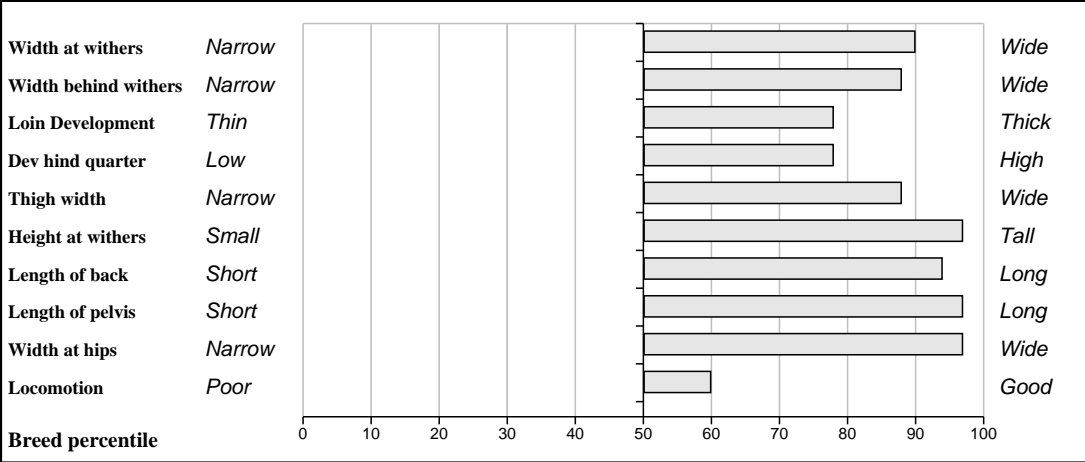

Lot 45 Ardlea Friel **Breed: Limousin**

IE221064590967 **DOB: 16-Sep-2010** **Female**

Owner: Daniel Tynan - Beechhill Farm Doon Mountrath Co Laois

Sire: Sympa (SYP) SBV = €145 (82%)	Octopus	SBV = €111 (39%)	Haricot
			Justine
	Operette	SBV = €88 (38%)	Genial
			Lavande
Dam: Bremore Tara IE171000560143 SBV = €57 (34%)	0183 Noe	SBV = €88 (56%)	Lewis
			Jamaique
	Bremore Lady	SBV = €50 (48%)	Carwin Indigo
			Bremore Gipsy

€uro-Star Indexes

% Rank	Star Rating (within breed)	Indexes & Traits	€uro-Value	Data Reliability	Relative Data Reliability Comment
95%	★★★★★	Suckler Beef Value (SBV)	€112	34%	High
95%	★★★★★	Weanling Export	€70	43%	High
93%	★★★★★	Beef Carcass	€101	38%	High
95%	★★★★★	Daughter Fertility	€38	6%	Medium
10%	★	Daughter Milk	€-1	16%	Medium

Other Key Traits

79%	★★★★★	Maternal Calving Diff	6%	27%	High
78%	★★★★★	Gestation Length		24%	Medium
73%	★★★★★	Docility		45%	High

GROW Linear Score Evaluation (Within-Breed Percentiles)

Animal scored. Linear scores and weaning weights in evaluations

BLUP Composites (Within Breed)