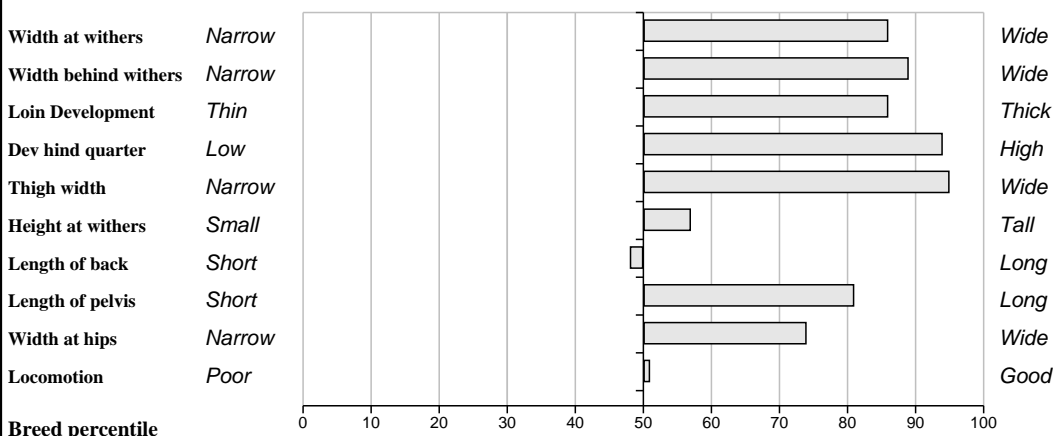

Lot 18 Ardlea Elle

Breed: Limousin

IE221064590884

DOB: 02-Nov-2009

Female

Owner: Daniel Tynan - Beechhill Farm Doon Mountrath Co Laois

Sire: Elite Abel Et (IE221062750486) SBV = €160 (73%)	Grahams Samson SBV = €106 (86%)	Jersey
		Lisette
	Ardlea Rita SBV = €131 (57%)	Ideal 23
		Ballynerrin Maud
Dam: Bremore Valerie IE171088870053 SBV = €11 (38%)	Nenuphar SBV = €29 (95%)	Leo
		Giroflee
	Bremore Pet SBV = €4 (37%)	Genial
		Bremore Kiri

€uro-Star Indexes

% Rank	Star Rating (within breed)	Indexes & Traits	€uro-Value	Data Reliability	Relative Data Reliability Comment
82%	★★★★★	Suckler Beef Value (SBV)	€89	36%	High
75%	★★★★	Weanling Export	€56	45%	High
93%	★★★★★	Beef Carcass	€100	40%	High
18%	★	Daughter Fertility	€-27	7%	Medium
15%	★	Daughter Milk	€2	13%	Medium
Other Key Traits					
91%	★★★★★	Maternal Calving Diff	5%	26%	High
94%	★★★★★	Gestation Length		46%	High
48%	★★★	Docility		44%	High

GROW Linear Score Evaluation (Within-Breed Percentiles)

Animal scored. Linear scores and weaning weights in evaluations

BLUP Composites (Within Breed)