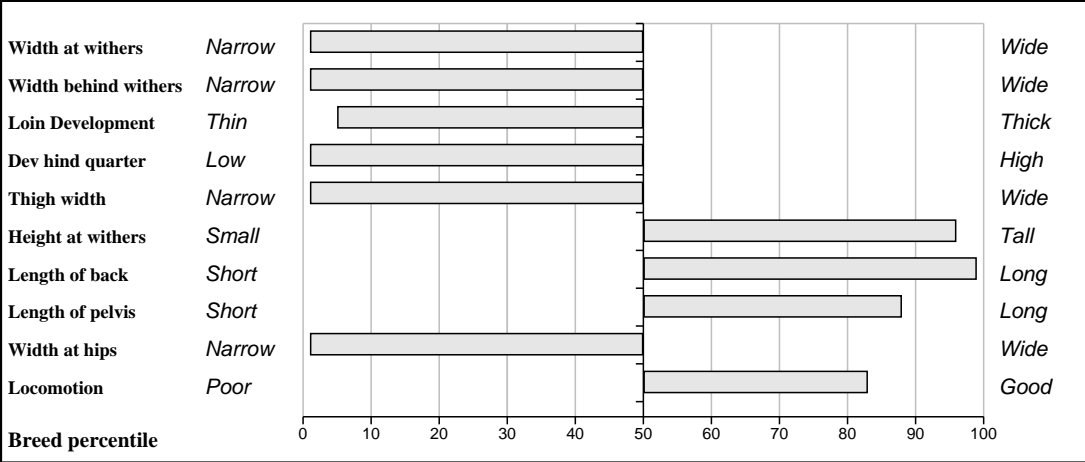

Lot 5 Ardlea R212 Breed: Limousin

IE221064550212 DOB: 06-Dec-2000 Female

Owner: Daniel Tynan - Beechhill Farm Doon Mountrath Co Laois

Sire: Jordy (FR2294004711) SBV = €74 (28%)	Europeen SBV = €31 (22%)	Sultan
	Flamande SBV = €64 (7%)	Image
Dam: F300 Mado B 8696112362 SBV = €64 (26%)	Ideal 23 SBV = €111 (92%)	Flasch
	Image SBV = €53 (15%)	Urgent
		Vagabonde
		Disette
		Duvalier

€uro-Star Indexes

% Rank	Star Rating (within breed)	Indexes & Traits	€uro-Value	Data Reliability	Relative Data Reliability Comment
40%	★★★	Suckler Beef Value (SBV)	€59	32%	Medium
21%	★★	Weanling Export	€39	44%	High
19%	★	Beef Carcass	€57	37%	High
N/A	N/A	Daughter Fertility	N/A	0%	Too Low
1%	★	Daughter Milk	€-16	28%	High
Other Key Traits					
91%	★★★★★	Maternal Calving Diff	5%	37%	High
99%	★★★★★	Gestation Length		27%	Medium
54%	★★★	Docility		31%	Medium

GROW Linear Score Evaluation (Within-Breed Percentiles)

Linear scored progeny in evaluation

BLUP Composites (Within Breed)