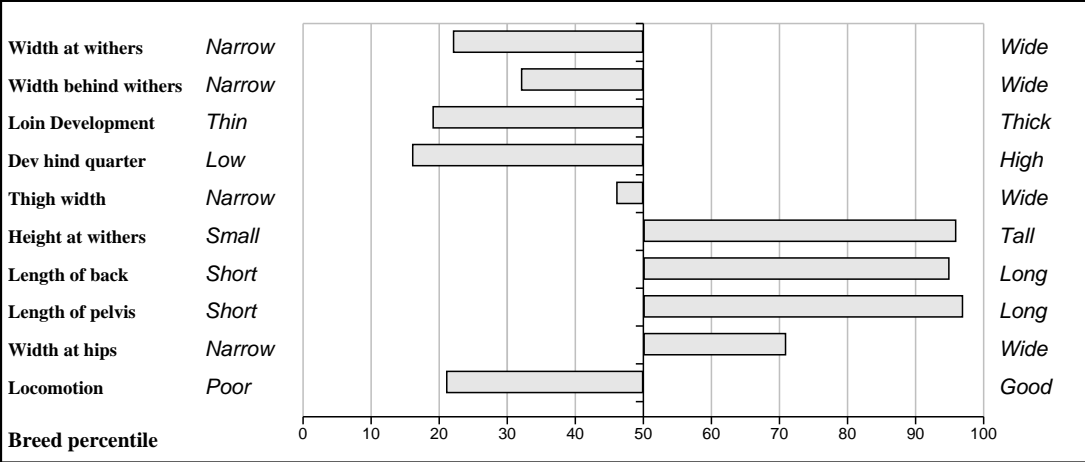

Lot 35 Ardlea Faye

Breed: Limousin

IE221064590950

DOB: 22-Apr-2010

Female

Owner: Daniel Tynan - Beechhill Farm Doon Mountrath Co Laois

Sire: Vison (VZN) SBV = €79 (78%)	Nino	SBV = €72 (32%)	Lino
			Justice
	Ritournell	SBV = €77 (33%)	Nectar
			Nostalgie
Dam: Elite Beta (Et) IE221062780555 SBV = €132 (33%)	Nelson	SBV = €133 (70%)	Gigolo
			Jacinthe
	F039 Iteb	SBV = €93 (32%)	Heros Bis
			Gamine

€uro-Star Indexes

% Rank	Star Rating (within breed)	Indexes & Traits	€uro-Value	Data Reliability	Relative Data Reliability Comment
91%	★★★★★	Suckler Beef Value (SBV)	€101	34%	High
62%	★★★★	Weanling Export	€51	44%	High
74%	★★★★	Beef Carcass	€84	40%	High
95%	★★★★★	Daughter Fertility	€37	4%	Low
87%	★★★★★	Daughter Milk	€36	12%	Medium
Other Key Traits					
86%	★★★★★	Maternal Calving Diff	5%	24%	High
80%	★★★★	Gestation Length		24%	Medium
86%	★★★★★	Docility		45%	High

GROW Linear Score Evaluation (Within-Breed Percentiles)
Animal scored. Linear scores and weaning weights in evaluations

BLUP Composites (Within Breed)