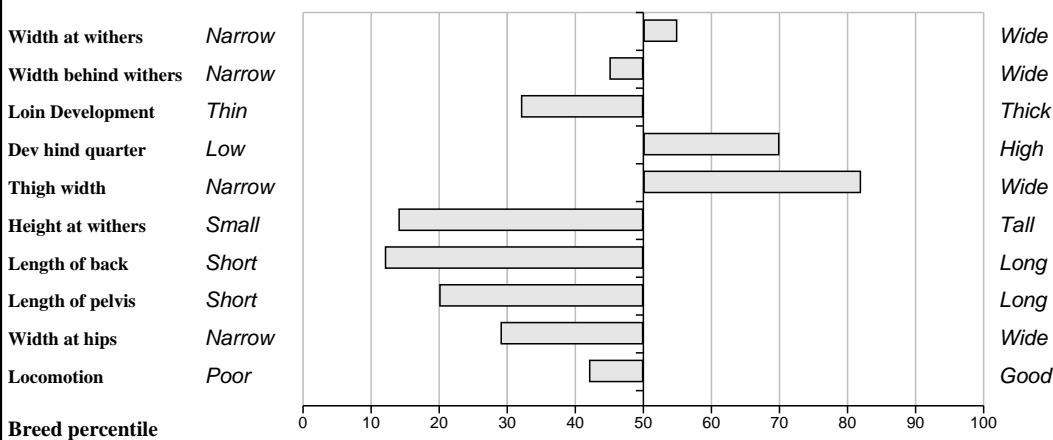

Lot 46 Ardlea Frea

Breed: Limousin

IE221064520969

DOB: 16-Sep-2010

Female

Owner: Daniel Tynan - Beechhill Farm Doon Mountrath Co Laois

Sire: Rossignol (FR3615030976) SBV = €104 (17%)	Jacot SBV = €128 (30%)	Dauphin Violette
	Logette SBV = €64 (9%)	Ange Garrigue
Dam: Citirio.B FR8607277387 SBV = €23 (12%)	Ryde Uranos (P) SBV = €20 (10%)	Aberg Pan P Ryde Royal
	Union B SBV = €56 (22%)	Ramses Limite B

€uro-Star Indexes

% Rank	Star Rating (within breed)	Indexes & Traits	€uro-Value	Data Reliability	Relative Data Reliability Comment
32%	★★	Suckler Beef Value (SBV)	€54	20%	Low
71%	★★★★	Weanling Export	€54	35%	Medium
18%	★	Beef Carcass	€56	26%	Medium
N/A	N/A	Daughter Fertility	N/A	0%	Too Low
45%	★★★	Daughter Milk	€15	8%	Low
Other Key Traits					
58%	★★★	Maternal Calving Diff	6%	14%	High
N/A	N/A	Gestation Length		2%	Too Low
63%	★★★★	Docility		34%	Medium

GROW Linear Score Evaluation (Within-Breed Percentiles)
Animal scored. Linear scores and weaning weights in evaluations

BLUP Composites (Within Breed)