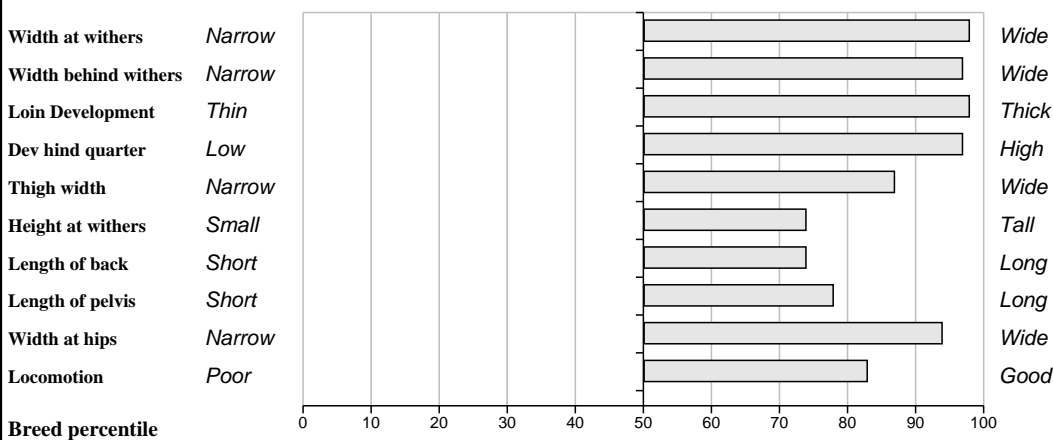

Lot 16 Ardlea Edie

Breed: Limousin

IE221064580867

DOB: 22-Sep-2009

Female

Owner: Daniel Tynan - Beechhill Farm Doon Mountrath Co Laois

Sire: Elite Abel Et (IE221062750486) SBV = €160 (73%)	Grahams Samson SBV = €106 (86%)	Jersey
		Lisette
	Ardlea Rita SBV = €131 (57%)	Ideal 23
		Ballynerrin Maud
Dam: Elite Uget Et IE221062780290 SBV = €101 (45%)	Lino SBV = €70 (96%)	Galopin
		Allumette
	Doudoune SBV = €123 (38%)	Bill
		Anemone

€uro-Star Indexes

% Rank	Star Rating (within breed)	Indexes & Traits	€uro-Value	Data Reliability	Relative Data Reliability Comment
97%	★★★★★	Suckler Beef Value (SBV)	€123	37%	High
81%	★★★★★	Weanling Export	€58	46%	High
98%	★★★★★	Beef Carcass	€111	41%	High
27%	★★	Daughter Fertility	€-19	2%	Low
95%	★★★★★	Daughter Milk	€46	15%	Medium
Other Key Traits					
95%	★★★★★	Maternal Calving Diff	5%	27%	High
92%	★★★★★	Gestation Length		47%	High
63%	★★★★	Docility		45%	High

GROW Linear Score Evaluation (Within-Breed Percentiles)
Animal scored. Linear scores and weaning weights in evaluations

BLUP Composites (Within Breed)