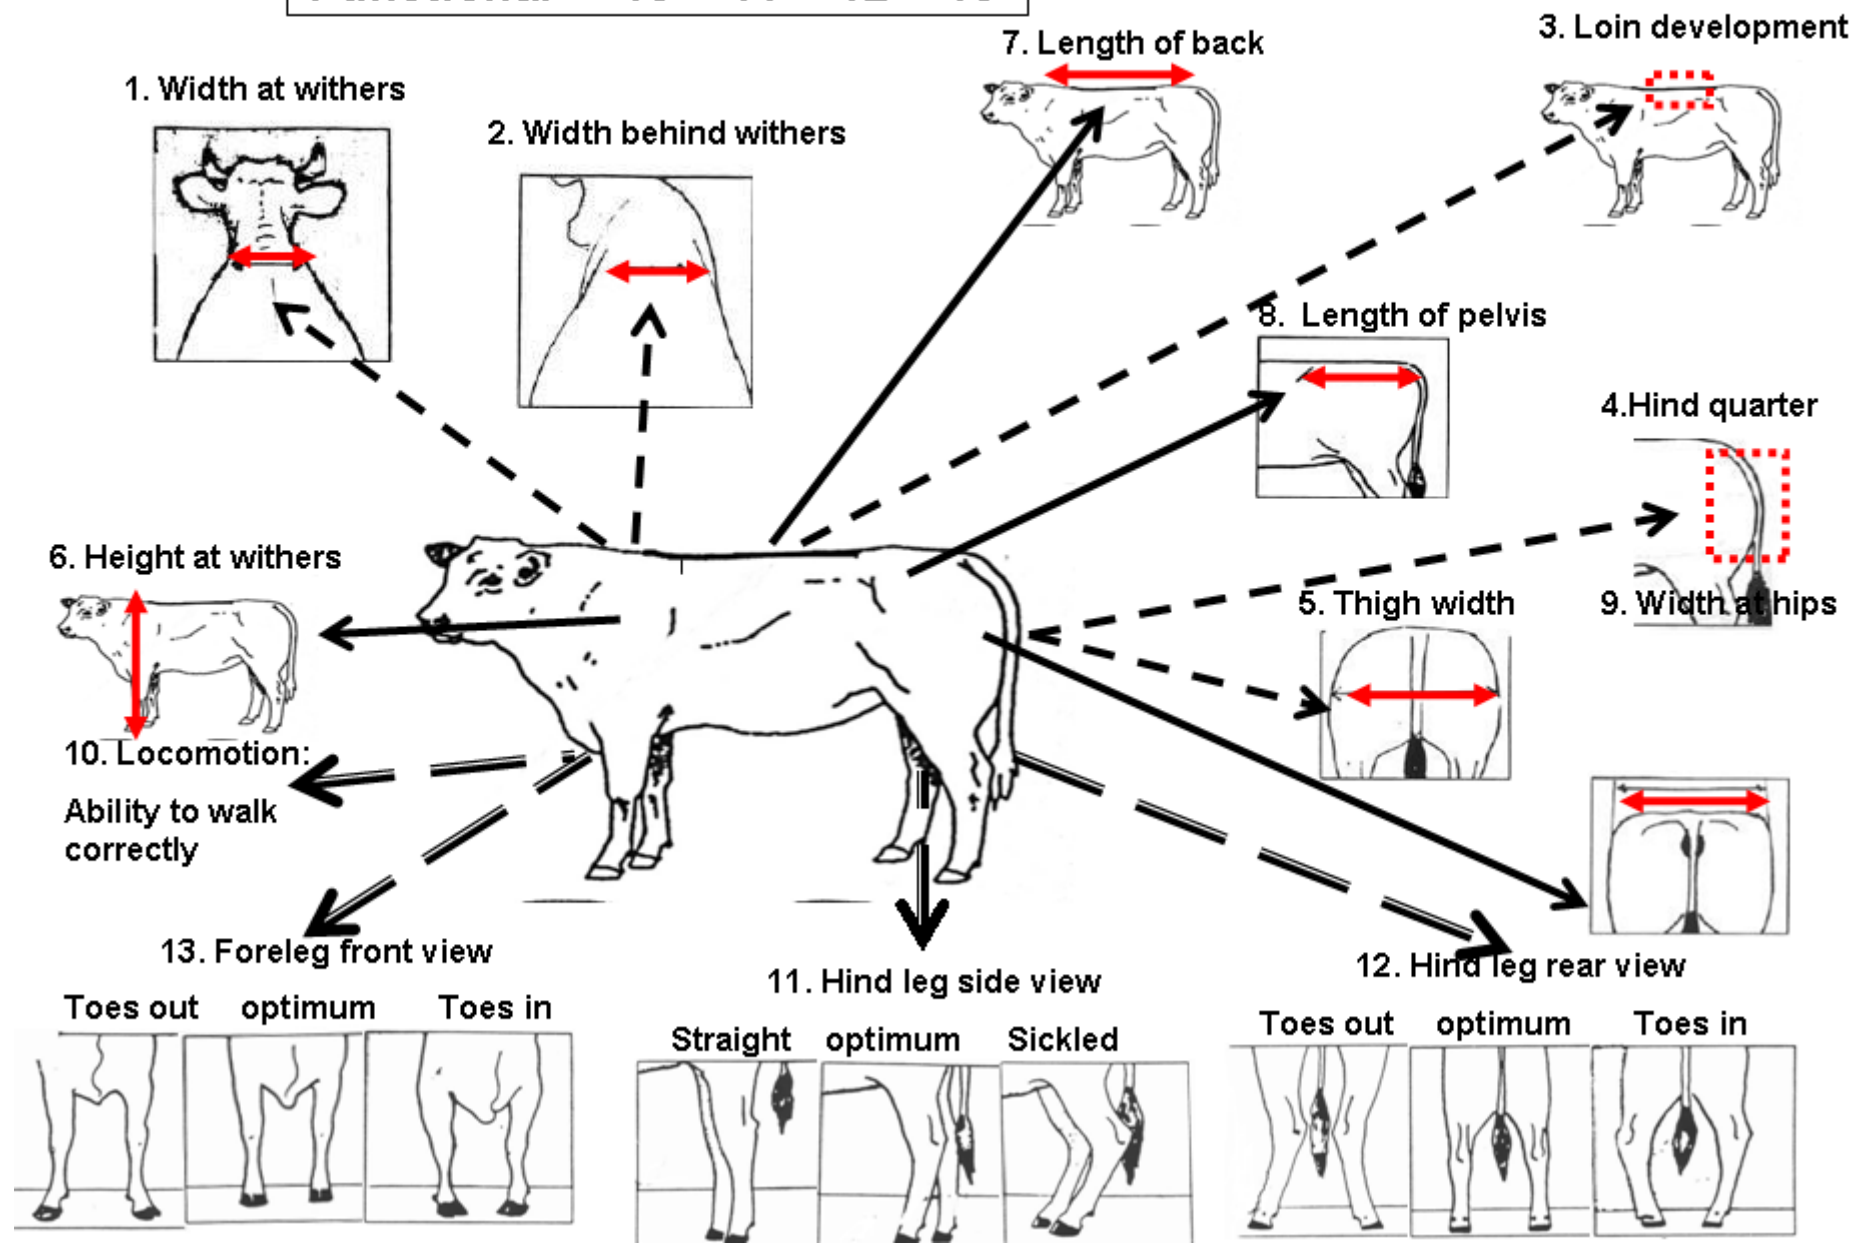

Muscle = 1 + 2 + 3(x2) + 4 + 5
Skeletal = 6(x2) + 7 + 8 + 9
Functional = 10 + 11 + 12 + 13