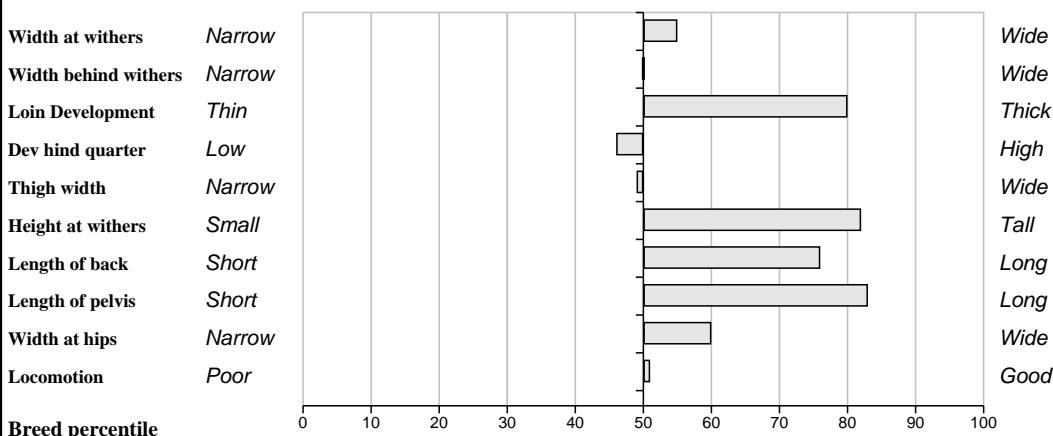

Lot 28 Ardlea Felda

Breed: Limousin

IE221064590934

DOB: 30-Jan-2010

Female

Owner: Daniel Tynan - Beechhill Farm Doon Mountrath Co Laois

Sire: Elite Abel Et (IE221062750486) SBV = €160 (73%)	Grahams Samson SBV = €106 (86%)	Jersey
		Lisette
	Ardlea Rita SBV = €131 (57%)	Ideal 23
		Ballynerrin Maud
Dam: Elite T-201 Et IE221062790201 SBV = €28 (43%)	Festin SBV = €43 (84%)	Chouchou
		Attica
	F093 Javeline SBV = €26 (56%)	As De Pic
		Douchka

€uro-Star Indexes

% Rank	Star Rating (within breed)	Indexes & Traits	€uro-Value	Data Reliability	Relative Data Reliability Comment
85%	★★★★★	Suckler Beef Value (SBV)	€93	36%	High
81%	★★★★★	Weanling Export	€59	46%	High
92%	★★★★★	Beef Carcass	€98	41%	High
27%	★★	Daughter Fertility	€-20	2%	Low
21%	★★	Daughter Milk	€6	14%	Medium
Other Key Traits					
74%	★★★★	Maternal Calving Diff	6%	27%	High
35%	★★	Gestation Length		42%	High
48%	★★★	Docility		45%	High

GROW Linear Score Evaluation (Within-Breed Percentiles)

Animal scored. Linear scores and weaning weights in evaluations

BLUP Composites (Within Breed)