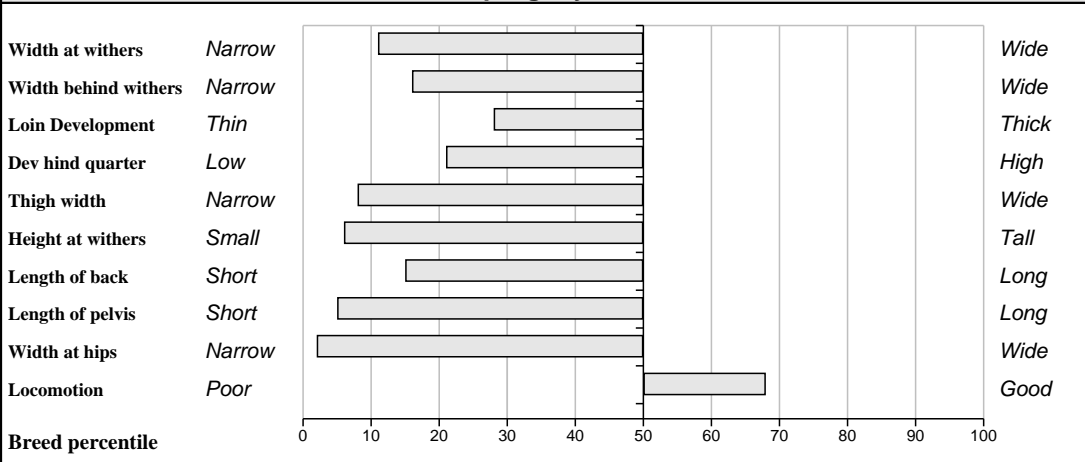

Lot 3   Noumea   Breed: Limousin
FR8797013480   DOB: 26-Nov-1997   Female
Owner: Daniel Tynan - Beechhill Farm Doon Mountrath Co Laois
Breeder: Earl Camus-Huberson - Ruffasson 87160 Arnac La Poste France

Sire: Leo (2395071399) SBV = €25 (51%)	Flambeur SBV = €61 (20%)	Vagabond - Fr
		Babette
	Admirable SBV = €33 (16%)	Tyran
		Tendresse
Dam: Chanelle 8787012601 SBV = €6 (11%)	Valmy SBV = €41 (18%)	Soleil
		Quany
	Rapide SBV = €4 (3%)	Oleron
		Marjolaine

€uro-Star Indexes

% Rank	Star Rating (within breed)	Indexes & Traits	€uro-Value	Data Reliability	Relative Data Reliability Comment
7%	★	Suckler Beef Value (SBV)	€30	27%	Medium
6%	★	Weanling Export	€30	39%	High
10%	★	Beef Carcass	€50	37%	High
N/A	N/A	Daughter Fertility	N/A	0%	Too Low
1%	★	Daughter Milk	€-40	33%	High

Other Key Traits

56%	★★★	Maternal Calving Diff	6%	30%	High
87%	★★★★★	Gestation Length		9%	Low
38%	★★	Docility		41%	High

GROW Linear Score Evaluation (Within-Breed Percentiles)
Linear scored progeny in evaluation