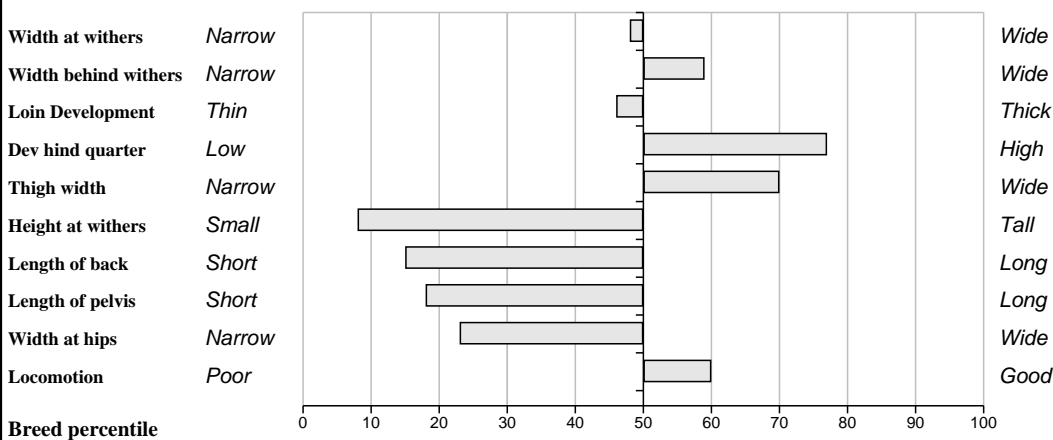

Lot 37 Ardlea Foam

Breed: Limousin

IE221064550955

DOB: 03-May-2010

Female

Owner: Daniel Tynan - Beechhill Farm Doon Mountrath Co Laois

Sire: Vison (VZN) SBV = €79 (78%)	Nino SBV = €72 (32%)	Lino Justice
	Ritournell SBV = €77 (33%)	Nectar Nostalgie
Dam: Noumea FR8797013480 SBV = €30 (27%)	Leo SBV = €25 (51%)	Flambeur Admirable
	Chanelle SBV = €6 (11%)	Valmy Rapide

€uro-Star Indexes

% Rank	Star Rating (within breed)	Indexes & Traits	€uro-Value	Data Reliability	Relative Data Reliability Comment
41%	★★★	Suckler Beef Value (SBV)	€60	35%	High
40%	★★★	Weanling Export	€45	43%	High
39%	★★	Beef Carcass	€68	39%	High
59%	★★★	Daughter Fertility	€2	4%	Low
18%	★	Daughter Milk	€4	13%	Medium
Other Key Traits					
82%	★★★★★	Maternal Calving Diff	5%	25%	High
79%	★★★★	Gestation Length		44%	High
73%	★★★★	Docility		44%	High

GROW Linear Score Evaluation (Within-Breed Percentiles)
Animal scored. Linear scores and weaning weights in evaluations

BLUP Composites (Within Breed)