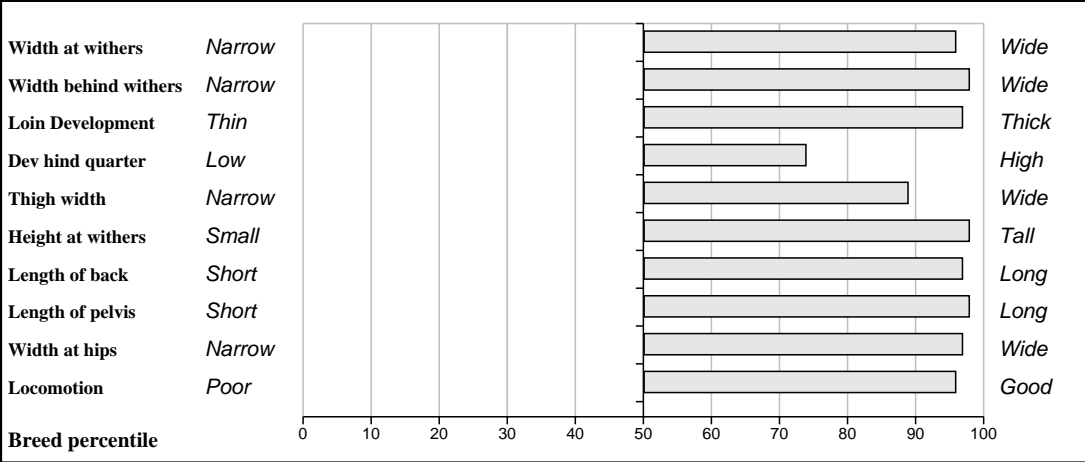

Lot 24 Ardlea Farrah **Breed: Limousin**

IE221064560923 **DOB: 12-Jan-2010** **Female**

Owner: Daniel Tynan - Beechhill Farm Doon Mountrath Co Laois

Sire: Tistou (TTU) SBV = €128 (72%)	Imperial	SBV = €52 (92%)	Vainqueur
			Amorce
	Nerveuse	SBV = €129 (26%)	Jersey
			Indienne
Dam: Valeur-Ben FR3615045652 SBV = €149 (27%)	Neptune	SBV = €140 (34%)	Indigo
			Florette
	Margot	SBV = €142 (12%)	Gaillard
			Infusion

€uro-Star Indexes

% Rank	Star Rating (within breed)	Indexes & Traits	€uro-Value	Data Reliability	Relative Data Reliability Comment
99%	★★★★★	Suckler Beef Value (SBV)	€146	32%	Medium
98%	★★★★★	Weanling Export	€79	43%	High
99%	★★★★★	Beef Carcass	€128	38%	High
64%	★★★★	Daughter Fertility	€5	5%	Medium
98%	★★★★★	Daughter Milk	€55	12%	Medium
Other Key Traits					
47%	★★★	Maternal Calving Diff	6%	25%	High
39%	★★	Gestation Length		19%	Medium
98%	★★★★★	Docility		44%	High

GROW Linear Score Evaluation (Within-Breed Percentiles)

Animal scored. Linear scores and weaning weights in evaluations

BLUP Composites (Within Breed)