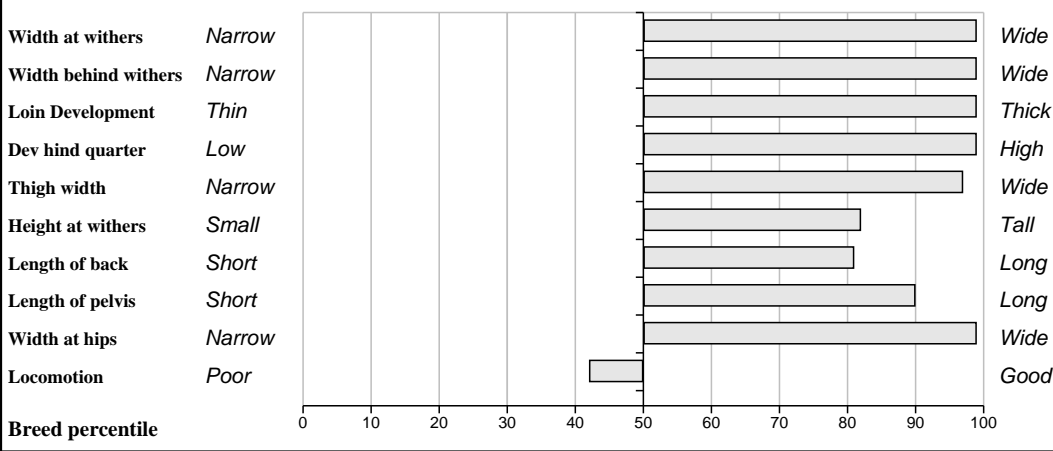

Lot 29 Ardlea Felicia Breed: Limousin

IE221064510935 DOB: 02-Feb-2010 Female

Owner: Daniel Tynan - Beechhill Farm Doon Mountrath Co Laois

Sire: Elite Abel Et (IE221062750486) SBV = €160 (73%)	Grahams Samson SBV = €106 (86%)	Jersey
	Ardlea Rita SBV = €131 (57%)	Lisette
Dam: 0201 Serieuse FR2302773540 SBV = €76 (26%)	Jersey SBV = €93 (64%)	Expert
		Flamande
	Negresse SBV = €46 (10%)	Flambeur
		Gonzesse

€uro-Star Indexes

% Rank	Star Rating (within breed)	Indexes & Traits	€uro-Value	Data Reliability	Relative Data Reliability Comment
99%	★★★★★	Suckler Beef Value (SBV)	€138	30%	Medium
98%	★★★★★	Weanling Export	€78	45%	High
98%	★★★★★	Beef Carcass	€114	40%	High
77%	★★★★	Daughter Fertility	€14	2%	Low
81%	★★★★★	Daughter Milk	€31	14%	Medium
Other Key Traits					
74%	★★★★	Maternal Calving Diff	6%	17%	High
95%	★★★★★	Gestation Length		17%	Medium
68%	★★★★	Docility		44%	High

GROW Linear Score Evaluation (Within-Breed Percentiles)

Animal scored. Linear scores and weaning weights in evaluations

BLUP Composites (Within Breed)