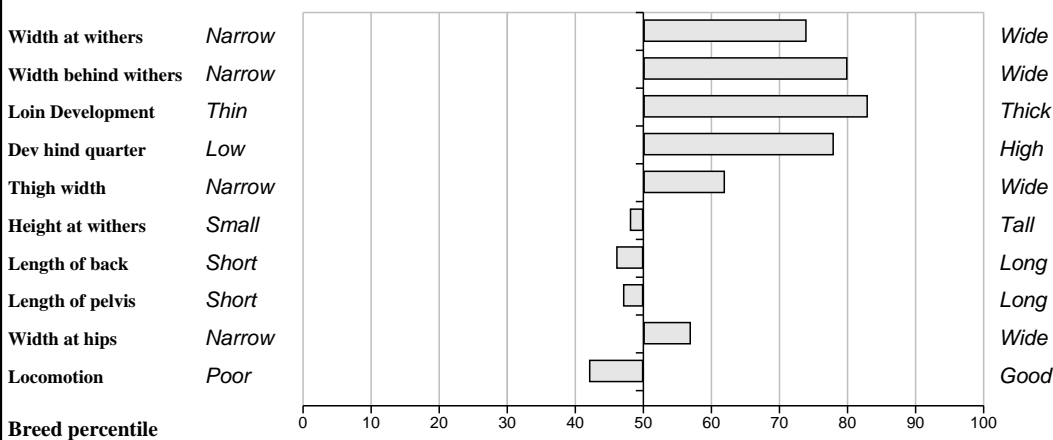

Lot 17 Ardlea E 877

Breed: Limousin

IE221064510877

DOB: 17-Oct-2009

Female

Owner: Daniel Tynan - Beechhill Farm Doon Mountrath Co Laois

Sire: Elite Abel Et (IE221062750486) SBV = €160 (73%)	Grahams Samson SBV = €106 (86%)	Jersey
		Lisette
	Ardlea Rita SBV = €131 (57%)	Ideal 23
		Ballynerrin Maud
Dam: Ardlea S227 IE221064530227 SBV = €68 (46%)	Ferry SBV = €27 (97%)	As De Pic
		Verveine
	Isabelle SBV = €110 (33%)	Cactus
		Banane

€uro-Star Indexes

% Rank	Star Rating (within breed)	Indexes & Traits	€uro-Value	Data Reliability	Relative Data Reliability Comment
91%	★★★★★	Suckler Beef Value (SBV)	€102	37%	High
96%	★★★★★	Weanling Export	€72	46%	High
92%	★★★★★	Beef Carcass	€98	41%	High
16%	★	Daughter Fertility	€-29	2%	Low
78%	★★★★	Daughter Milk	€29	14%	Medium
Other Key Traits					
56%	★★★	Maternal Calving Diff	6%	27%	High
99%	★★★★★	Gestation Length		47%	High
38%	★★	Docility		46%	High

GROW Linear Score Evaluation (Within-Breed Percentiles)

Animal scored. Linear scores and weaning weights in evaluations

BLUP Composites (Within Breed)