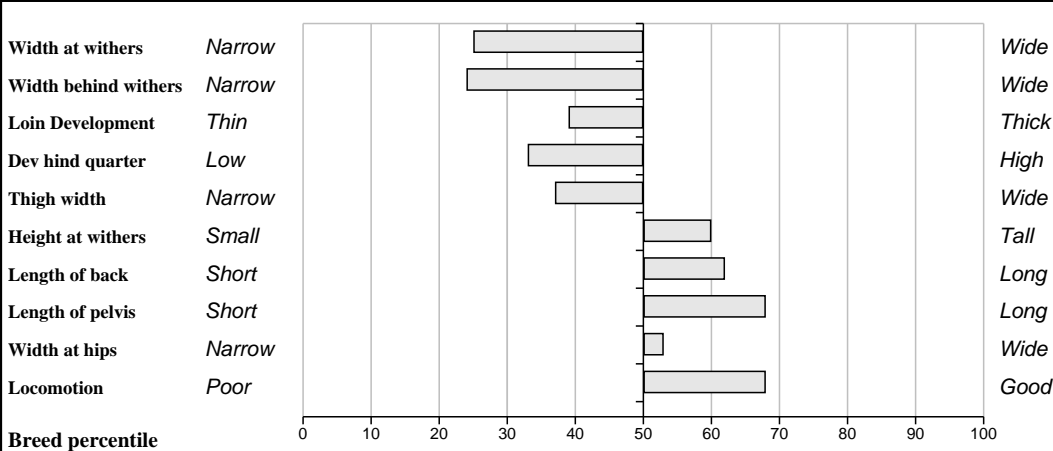

Lot 26 Ardlea Fay

Breed: Limousin

IE221064550930

DOB: 24-Jan-2010

Female

Owner: Daniel Tynan - Beechhill Farm Doon Mountrath Co Laois

Sire: Picador (S599) SBV = €104 (67%)	Jersey	SBV = €93 (64%)	Expert
			Flamande
	Ingrid	SBV = €103 (22%)	Caid
			Rosette
Dam: F039 Sauge FR1931126431 SBV = €38 (25%)	Heros Bis	SBV = €92 (60%)	Europeen
			Doudoune
	Jonquille	SBV = €20 (10%)	Exquis
			Celtique

€uro-Star Indexes

% Rank	Star Rating (within breed)	Indexes & Traits	€uro-Value	Data Reliability	Relative Data Reliability Comment
70%	★★★★	Suckler Beef Value (SBV)	€79	31%	Medium
68%	★★★★	Weanling Export	€53	43%	High
41%	★★★	Beef Carcass	€69	38%	High
85%	★★★★★	Daughter Fertility	€22	4%	Low
62%	★★★★	Daughter Milk	€22	14%	Medium
Other Key Traits					
82%	★★★★★	Maternal Calving Diff	5%	23%	High
71%	★★★★	Gestation Length		15%	Medium
68%	★★★★	Docility		43%	High

GROW Linear Score Evaluation (Within-Breed Percentiles)
Animal scored. Linear scores and weaning weights in evaluations

BLUP Composites (Within Breed)