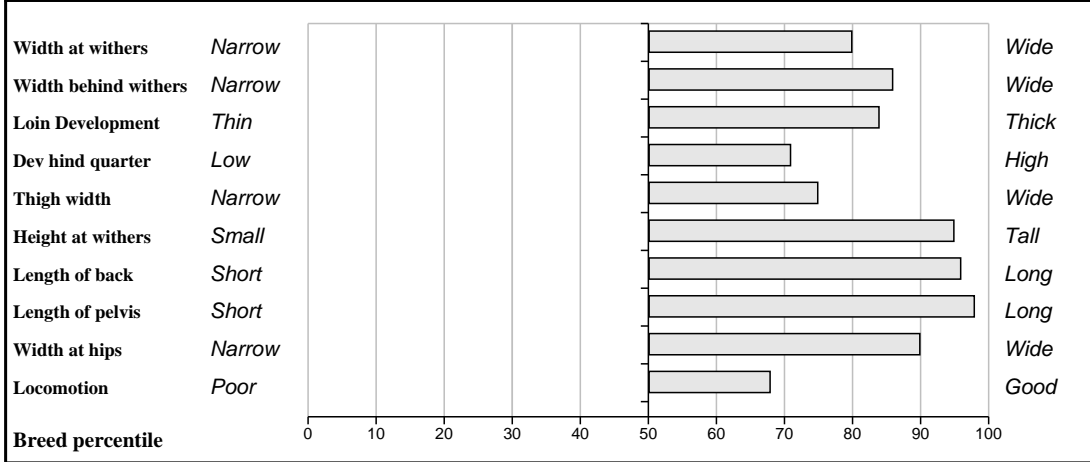

Lot 40 Ardlea Freda

Breed: Limousin

IE221064520960

DOB: 06-Jun-2010

Female

Owner: Daniel Tynan - Beechhill Farm Doon Mountrath Co Laois

Sire: Vison (VZN) SBV = €79 (78%)	Nino	SBV = €72 (32%)	Lino
			Justice
	Ritournell	SBV = €77 (33%)	Nectar
			Nostalgie
Dam: Elite Bambi (Et) IE221062740551 SBV = €110 (28%)	Nectar	SBV = €96 (72%)	Genial
			Fringante
	Sirene	SBV = €83 (24%)	Heros
			Oie

Parental Average Euro-Star Indexes

% Rank	Star Rating (within breed)	Indexes & Traits	€uro-Value	Data Reliability	Relative Data Reliability Comment
95%	★★★★★	Suckler Beef Value (SBV)	€111	30%	Medium
95%	★★★★★	Weanling Export	€68	38%	High
93%	★★★★★	Beef Carcass	€100	32%	Medium
45%	★★★	Daughter Fertility	€-7	5%	Medium
95%	★★★★★	Daughter Milk	€47	11%	Low
Other Key Traits					
89%	★★★★★	Maternal Calving Diff	5%	23%	High
58%	★★★	Gestation Length		24%	Medium
77%	★★★★	Docility		28%	Medium

Parental Average GROW Traits (Within-Breed Percentiles)
Animal scored. Scores or weaning weights not eligible for evaluation

BLUP Composites (Within Breed)