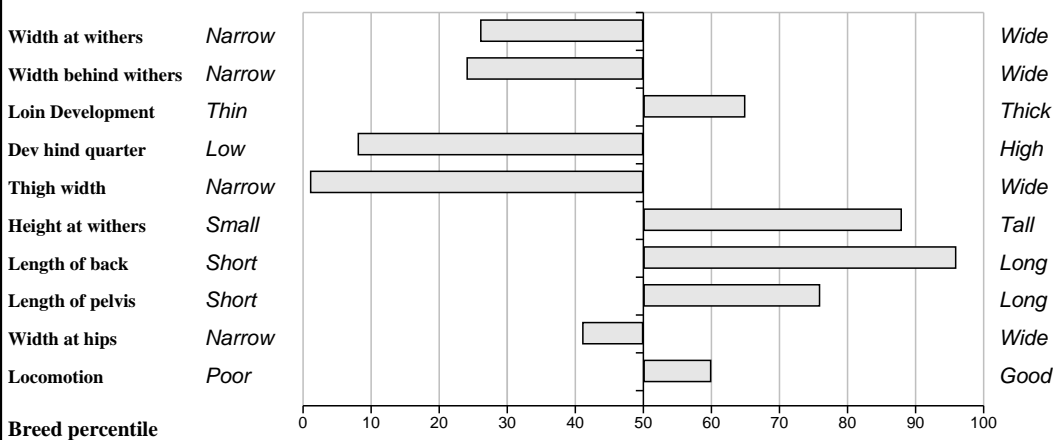

Lot 47 Ardlea Fonda

Breed: Limousin

IE221064510976

DOB: 05-Oct-2010

Female

Owner: Daniel Tynan - Beechhill Farm Doon Mountrath Co Laois

Sire: Procters Commander (S787) SBV = €29 (38%)	Haltcliffe Vermont SBV = €50 (30%)	Penyrheol Sam Renoncule
	Procters Vabrielle	Greenwell Ronick Procters Phabrielle
Dam: Ardlea Connla IE221064590686 SBV = €109 (31%)	Pelletstown Valour SBV = €112 (64%) Et	Grahams Samson Pelletstown Estelle
	Torpille SBV = €78 (23%)	Orgeat-Mn Hombre

€uro-Star Indexes

% Rank	Star Rating (within breed)	Indexes & Traits	€uro-Value	Data Reliability	Relative Data Reliability Comment
65%	★★★★	Suckler Beef Value (SBV)	€76	25%	Medium
64%	★★★★	Weanling Export	€52	38%	High
33%	★★	Beef Carcass	€65	29%	Medium
N/A	N/A	Daughter Fertility	N/A	0%	Too Low
88%	★★★★★	Daughter Milk	€37	9%	Low
Other Key Traits					
56%	★★★	Maternal Calving Diff	6%	21%	High
43%	★★★	Gestation Length		13%	Medium
48%	★★★	Docility		39%	High

GROW Linear Score Evaluation (Within-Breed Percentiles)
Animal scored. Linear scores and weaning weights in evaluations

BLUP Composites (Within Breed)