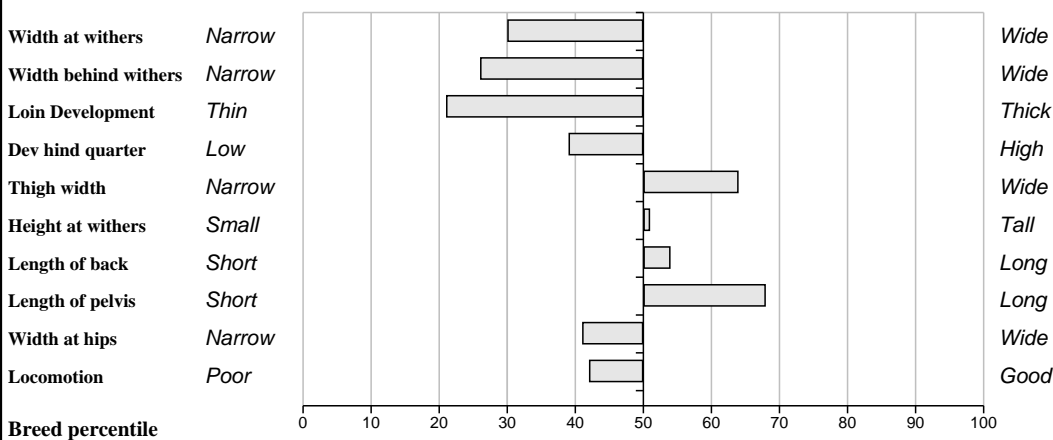

Lot 39 Ardlea Fern

Breed: Limousin

IE221064570957

DOB: 28-May-2010

Female

Owner: Daniel Tynan - Beechhill Farm Doon Mountrath Co Laois

Sire: Vison (VZN) SBV = €79 (78%)	Nino	SBV = €72 (32%)	Lino
			Justice
	Ritournell	SBV = €77 (33%)	Nectar
			Nostalgie
Dam: Bremore Ubelieve IE171088830033 SBV = €61 (41%)	Nenuphar	SBV = €29 (95%)	Leo
			Giroflee
	Bremore Lady	SBV = €50 (48%)	Carwin Indigo
			Bremore Gipsy

Parental Average Euro-Star Indexes

% Rank	Star Rating (within breed)	Indexes & Traits	€uro-Value	Data Reliability	Relative Data Reliability Comment
28%	★★	Suckler Beef Value (SBV)	€52	32%	Medium
26%	★★	Weanling Export	€41	39%	High
39%	★★	Beef Carcass	€68	34%	Medium
12%	★	Daughter Fertility	€-34	8%	Medium
64%	★★★★	Daughter Milk	€22	14%	Medium
Other Key Traits					
78%	★★★★	Maternal Calving Diff	6%	26%	High
66%	★★★★	Gestation Length		27%	Medium
63%	★★★★	Docility		29%	Medium

Parental Average GROW Traits (Within-Breed Percentiles)
Animal scored. Scores or weaning weights not eligible for evaluation

BLUP Composites (Within Breed)