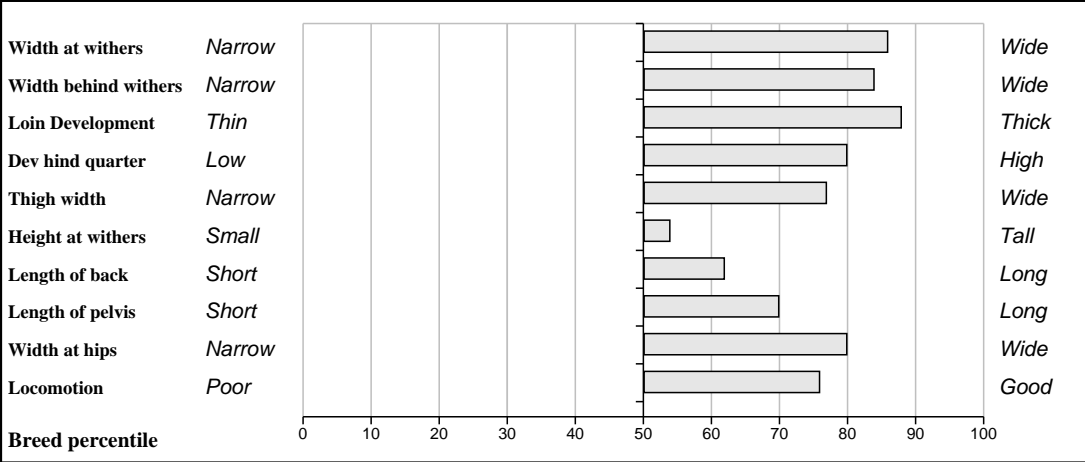

Lot 36 Ardlea Fayth

Breed: Limousin

IE221064510951

DOB: 23-Apr-2010

Female

Owner: Daniel Tynan - Beechhill Farm Doon Mountrath Co Laois

Sire: Tistou (TTU) SBV = €128 (72%)	Imperial	SBV = €52 (92%)	Vainqueur
			Amorce
	Nerveuse	SBV = €129 (26%)	Jersey
			Indienne
Dam: Ballymoney Lettie IETQVB0002V SBV = €87 (53%)	Faignant	SBV = €92 (91%)	Cordon
			Abeille
	Ballymoney Festival	SBV = €51 (41%)	Oakley Politician
			Amoniac

€uro-Star Indexes

% Rank	Star Rating (within breed)	Indexes & Traits	€uro-Value	Data Reliability	Relative Data Reliability Comment
93%	★★★★★	Suckler Beef Value (SBV)	€107	35%	High
82%	★★★★★	Weanling Export	€59	45%	High
98%	★★★★★	Beef Carcass	€114	41%	High
29%	★★	Daughter Fertility	€-18	5%	Medium
68%	★★★★	Daughter Milk	€24	16%	Medium
Other Key Traits					
50%	★★★	Maternal Calving Diff	6%	26%	High
44%	★★★	Gestation Length		28%	Medium
95%	★★★★★	Docility		46%	High

GROW Linear Score Evaluation (Within-Breed Percentiles)

Animal scored. Linear scores and weaning weights in evaluations

BLUP Composites (Within Breed)