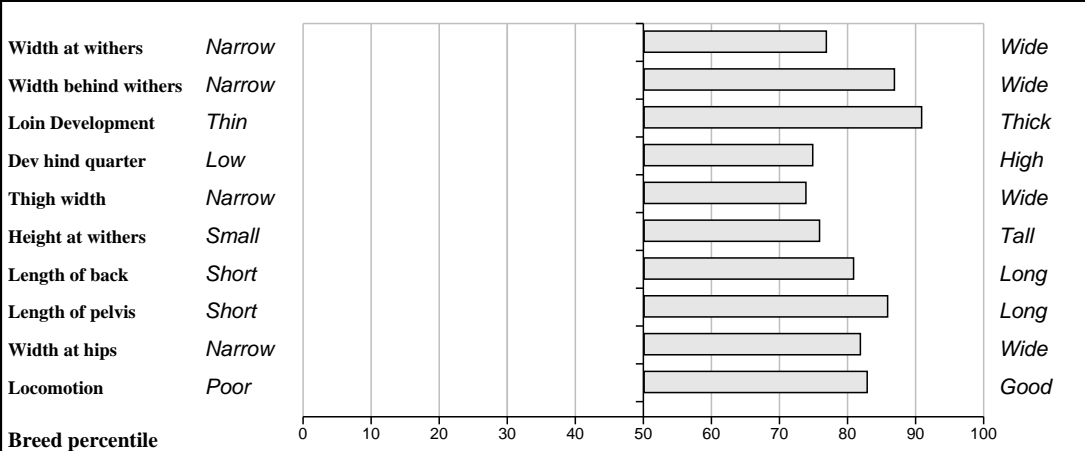

Lot 53 Ardlea Fellon

Breed: Limousin

IE221064560989

DOB: 14-Nov-2010

Female

Owner: Daniel Tynan - Beechhill Farm Doon Mountrath Co Laois

Sire: Picador (S599) SBV = €104 (67%)	Jersey	SBV = €93 (64%)	Expert
			Flamande
	Ingrid	SBV = €103 (22%)	Caid
			Rosette
Dam: Elite Corrie (Et) IE221062740592 SBV = €110 (34%)	Bremore Volvo	SBV = €73 (74%)	Nenuphar
			Bremore Showgirl Et
	F039 Sequoia	SBV = €134 (43%)	Nelson
			Noisette

€uro-Star Indexes

% Rank	Star Rating (within breed)	Indexes & Traits	€uro-Value	Data Reliability	Relative Data Reliability Comment
93%	★★★★★	Suckler Beef Value (SBV)	€107	29%	Medium
77%	★★★★	Weanling Export	€57	35%	Medium
86%	★★★★★	Beef Carcass	€92	34%	Medium
99%	★★★★★	Daughter Fertility	€59	4%	Low
26%	★★	Daughter Milk	€8	12%	Medium
Other Key Traits					
95%	★★★★★	Maternal Calving Diff	5%	24%	High
81%	★★★★★	Gestation Length		16%	Medium
80%	★★★★★	Docility		44%	High

GROW Linear Score Evaluation (Within-Breed Percentiles)

Animal scored. Linear scores and weaning weights in evaluations

BLUP Composites (Within Breed)