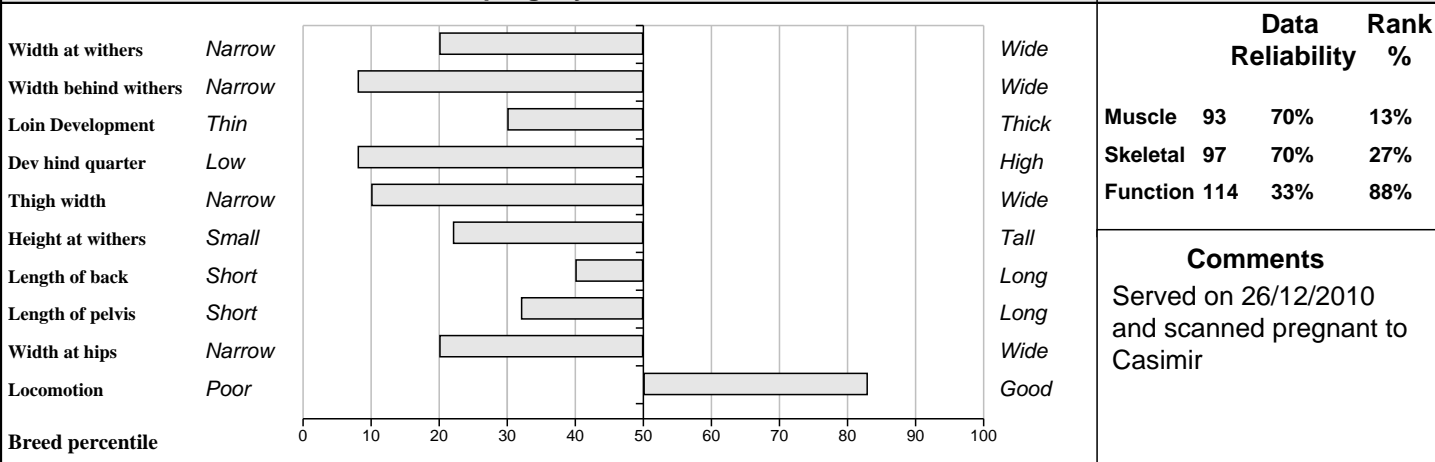

Lot 1 Ballymoney Lettie **Breed: Limousin**
IETQVB0002V **DOB: 09-May-1996** **Female**
Owner: Daniel Tynan - Beechhill Farm Doon Mountrath Co Laois
Breeder: Angus Mcdonnell - Ballymoney Park, Kilbride Wicklow Co Wicklow

Sire: Faignant (FGN) SBV = €92 (91%)	Cordon	SBV = €63 (30%)	Pompon
			Nadette
	Abeille	SBV = €54 (26%)	Titus
			Tendresse
Dam: Ballymoney Festival FCA091552 SBV = €51 (41%)	Oakley Politician	SBV = €13 (83%)	Favori 11
			Javine
	Amoniac	SBV = €61 (31%)	Tonton Flingueur
			Itzac

€uro-Star Indexes

% Rank	Star Rating (within breed)	Indexes & Traits	€uro-Value	Data Reliability	Relative Data Reliability Comment
79%	★★★★★	Suckler Beef Value (SBV)	€87	53%	High
23%	★★	Weanling Export	€40	60%	High
82%	★★★★★	Beef Carcass	€89	62%	High
N/A	N/A	Daughter Fertility	N/A	0%	Too Low
4%	★	Daughter Milk	€-9	47%	High

Other Key Traits

30%	★★	Maternal Calving Diff	7%	49%	High
88%	★★★★★	Gestation Length		41%	High
77%	★★★★★	Docility		62%	High

GROW Linear Score Evaluation (Within-Breed Percentiles)
Linear scored progeny in evaluation