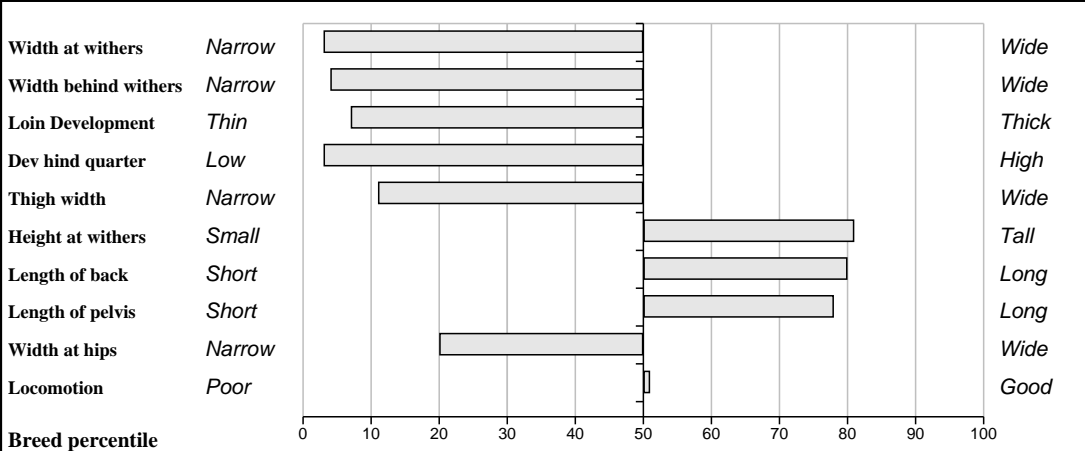

Lot 7 F039 Sanie

Breed: Limousin

FR1931126427

DOB: 28-Nov-2001

Female

Owner: Daniel Tynan - Beechhill Farm Doon Mountrath Co Laois

Breeder: Pierre Gardette - La Riviere 19210 Lubersac France

Sire: Noble (8797004724) SBV = €23 (11%)	Impie	SBV = €29 (10%)	Ecu
			Gelinotte
	Favorite	SBV = €40 (8%)	Calypso
			Rousette
Dam: Offrande 1930186127 SBV = €53 (22%)	Heros Bis	SBV = €92 (60%)	Europeen
			Doudoune
	Lyre	SBV = €25 (21%)	F039 Gourmand
			Toison D'Or

€uro-Star Indexes

% Rank	Star Rating (within breed)	Indexes & Traits	€uro-Value	Data Reliability	Relative Data Reliability Comment
6%	★	Suckler Beef Value (SBV)	€28	28%	Medium
1%	★	Weanling Export	€20	38%	High
9%	★	Beef Carcass	€49	34%	Medium
N/A	N/A	Daughter Fertility	N/A	0%	Too Low
1%	★	Daughter Milk	€-41	23%	High
Other Key Traits					
61%	★★★★	Maternal Calving Diff	6%	30%	High
83%	★★★★★	Gestation Length		24%	Medium
38%	★★	Docility		24%	Low

GROW Linear Score Evaluation (Within-Breed Percentiles)

Linear scored progeny in evaluation

BLUP Composites (Within Breed)