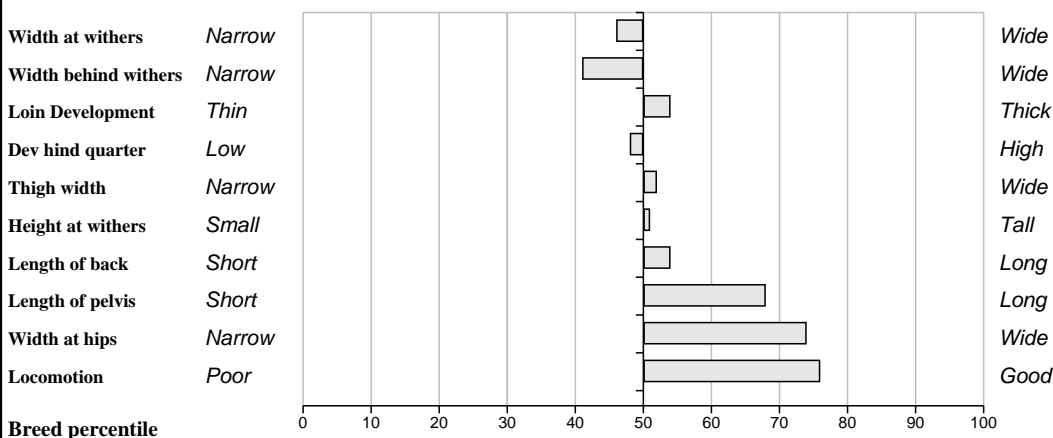

Lot 52 Ardlea Filamena

Breed: Limousin

IE221064530986

DOB: 06-Nov-2010

Female

Owner: Daniel Tynan - Beechhill Farm Doon Mountrath Co Laois

Sire: Picador (S599) SBV = €104 (67%)	Jersey	SBV = €93 (64%)	Expert
			Flamande
	Ingrid	SBV = €103 (22%)	Caid
			Rosette
Dam: Elite Utopi Et IE221062720310 SBV = €97 (43%)	Heros Bis	SBV = €92 (60%)	Europeen
			Doudoune
	Coquine	SBV = €115 (38%)	Regent
			Venus

€uro-Star Indexes

% Rank	Star Rating (within breed)	Indexes & Traits	€uro-Value	Data Reliability	Relative Data Reliability Comment
82%	★★★★★	Suckler Beef Value (SBV)	€89	35%	High
64%	★★★★	Weanling Export	€52	43%	High
64%	★★★★	Beef Carcass	€79	39%	High
76%	★★★★	Daughter Fertility	€14	5%	Medium
63%	★★★★	Daughter Milk	€22	15%	Medium
Other Key Traits					
88%	★★★★★	Maternal Calving Diff	5%	26%	High
96%	★★★★★	Gestation Length		42%	High
63%	★★★★	Docility		45%	High

GROW Linear Score Evaluation (Within-Breed Percentiles)

Animal scored. Linear scores and weaning weights in evaluations

BLUP Composites (Within Breed)