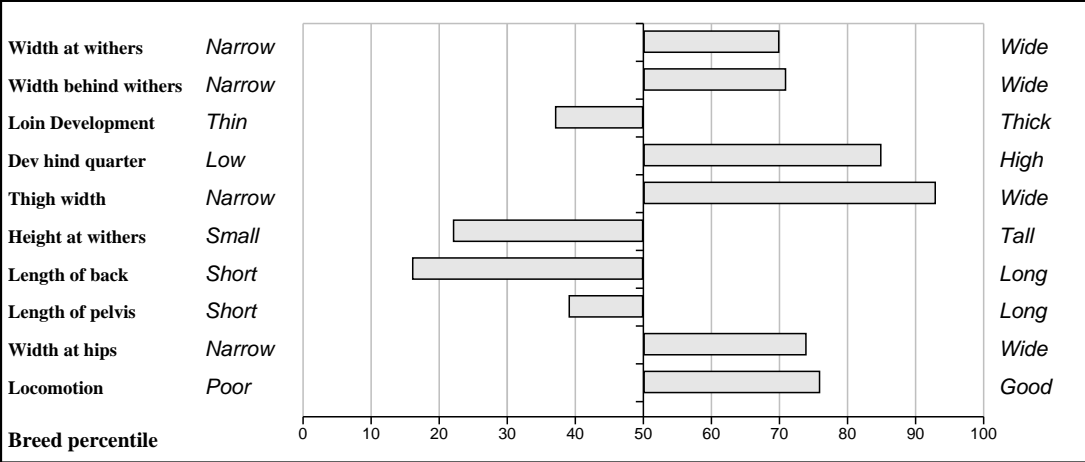

Lot 51 Ardlea Friendship

Breed: Limousin

IE221064590983

DOB: 03-Nov-2010

Female

Owner: Daniel Tynan - Beechhill Farm Doon Mountrath Co Laois

Sire: Procters Commander (S787) SBV = €29 (38%)	Haltcliffe Vermont SBV = €50 (30%)	Penyrheol Sam Renoncule
	Procters Vabrielle	Greenwell Ronick Procters Phabrielle
Dam: Elite Dove (Et) IE221062720632 SBV = €135 (39%)	Ronick Hawk SBV = €108 (92%)	Broadmeadows Cannon Ronick Esther
	Ardlea Rita SBV = €131 (57%)	Ideal 23 Ballynerrin Maud

€uro-Star Indexes

% Rank	Star Rating (within breed)	Indexes & Traits	€uro-Value	Data Reliability	Relative Data Reliability Comment
61%	★★★★	Suckler Beef Value (SBV)	€72	27%	Medium
48%	★★★	Weanling Export	€47	40%	High
45%	★★★	Beef Carcass	€70	32%	Medium
N/A	N/A	Daughter Fertility	N/A	0%	Too Low
89%	★★★★★	Daughter Milk	€38	11%	Low
Other Key Traits					
41%	★★★	Maternal Calving Diff	6%	22%	High
48%	★★★	Gestation Length		15%	Medium
59%	★★★	Docility		39%	High

GROW Linear Score Evaluation (Within-Breed Percentiles)

Animal scored. Linear scores and weaning weights in evaluations

BLUP Composites (Within Breed)