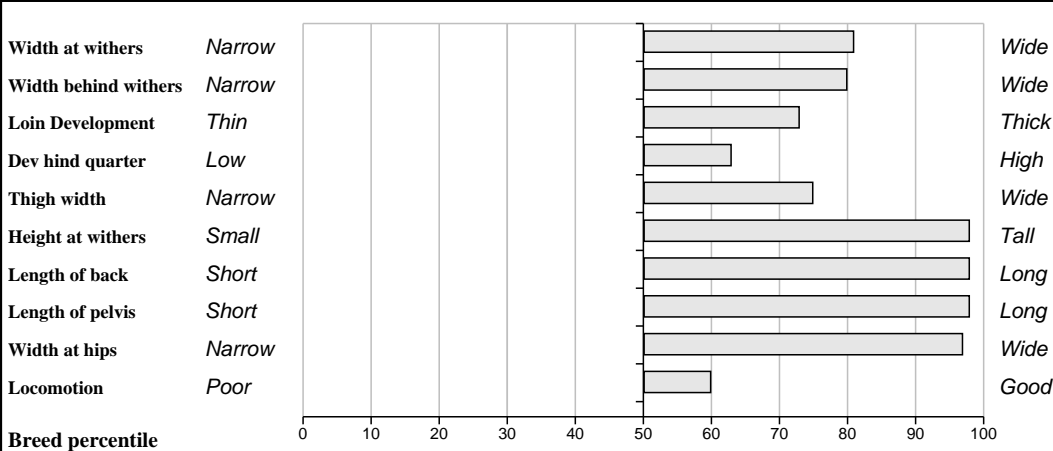

Lot 32 Ardlea Fasset **Breed: Limousin**

IE221064590942 **DOB: 02-Apr-2010**

Female

Owner: Daniel Tynan - Beechhill Farm Doon Mountrath Co Laois

Sire: Vison (VZN) SBV = €79 (78%)	Nino	SBV = €72 (32%)	Lino
			Justice
	Ritournell	SBV = €77 (33%)	Nectar
			Nostalgie
Dam: Ardlea Bon Bon IE221064550575 SBV = €117 (34%)	F039 Seigneur	SBV = €120 (73%)	Nelson
			Doudoune
	0123 Manille	SBV = €105 (25%)	Cesar
			Fringale

€uro-Star Indexes

% Rank	Star Rating (within breed)	Indexes & Traits	€uro-Value	Data Reliability	Relative Data Reliability Comment
99%	★★★★★	Suckler Beef Value (SBV)	€140	36%	High
98%	★★★★★	Weanling Export	€77	43%	High
96%	★★★★★	Beef Carcass	€106	39%	High
59%	★★★	Daughter Fertility	€2	5%	Medium
99%	★★★★★	Daughter Milk	€71	11%	Low
Other Key Traits					
73%	★★★★	Maternal Calving Diff	6%	24%	High
75%	★★★★	Gestation Length		46%	High
59%	★★★	Docility		45%	High

GROW Linear Score Evaluation (Within-Breed Percentiles)

Animal scored. Linear scores and weaning weights in evaluations

BLUP Composites (Within Breed)