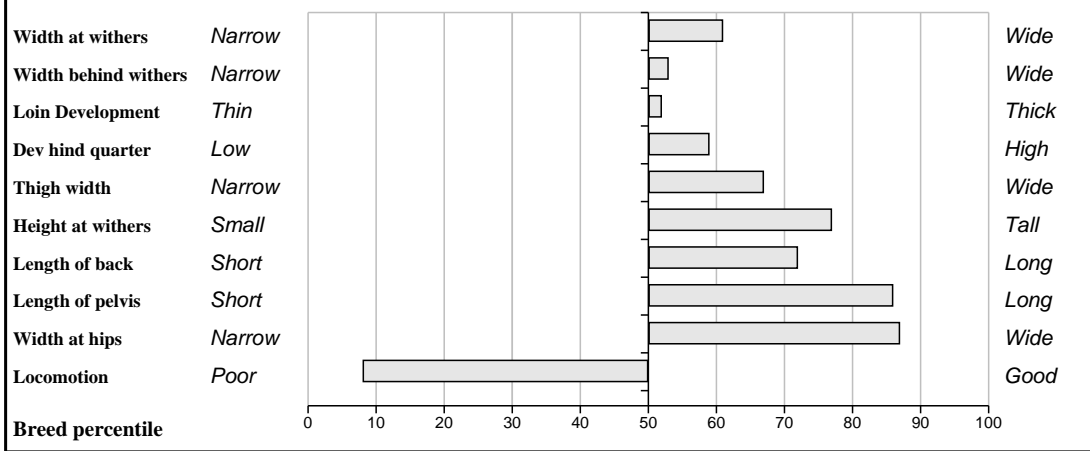

Lot 40 Rathnestin Gino

Breed: Limousin

IE261225050050

DOB: 05-Mar-2011

Male

Owner: Raymond Bird - Green Road Louth Village Dundalk Co Louth

Sire: Omer-Mn (OME) SBV = €76 (83%)	Honteux SBV = €55 (25%)	Coquelicot Vendeuse
	Fidele SBV = €68 (24%)	Tagal Ursule
Dam: Rathnestin Annie IE261225050001 SBV = €80 (33%)	Highlander SBV = €83 (98%)	Villy Baronne
	Mullary Tina SBV = €55 (34%)	Espoir Reask Nancy

Parental Average Euro-Star Indexes

% Rank	Star Rating (within breed)	Indexes & Traits	€uro-Value	Data Reliability	Relative Data Reliability Comment
65%	★★★★	Suckler Beef Value (SBV)	€78	28%	Medium
67%	★★★★	Weanling Export	€64	27%	Medium
54%	★★★	Beef Carcass	€78	26%	Low
68%	★★★★	Daughter Fertility	€13	22%	Medium
37%	★★	Daughter Milk	€-12	30%	High
Other Key Traits					
49%	★★★	Calving Difficulty	5.5%	41%	Medium
66%	★★★★	Gestation Length		26%	Medium
70%	★★★★	Docility		28%	Low

Parental Average GROW Traits (Within-Breed Percentiles)
Animal scored. Scores or weaning weights not eligible for evaluation

BLUP Composites (Within Breed)