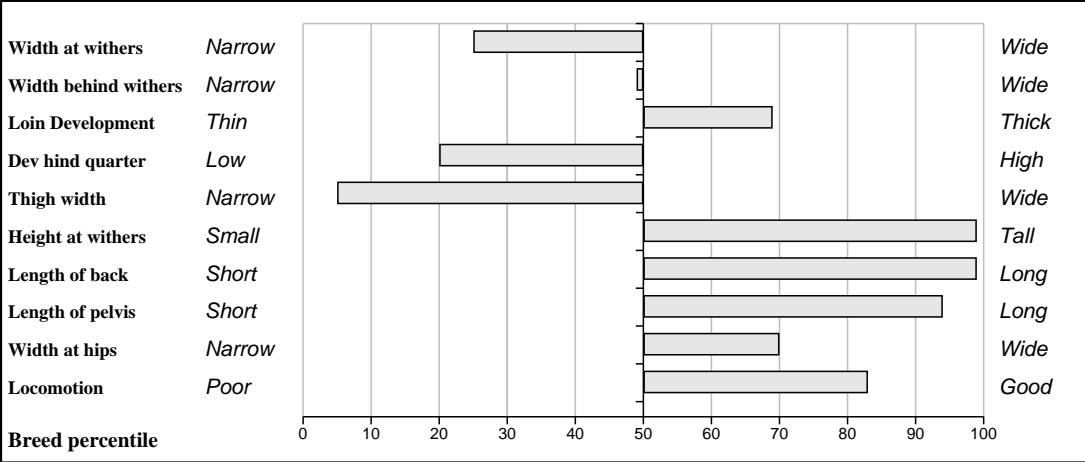

Lot 23 Gleannari Gerry

Breed: Limousin

IE211336410700

DOB: 20-Jan-2011

Male

Owner: John O'Reilly - Rathmoyle Kilkenny Co Kilkenny

Sire: Wilodge Vantastic (VTI) SBV = €147 (80%)	Wilodge Tonka SBV = €137 (70%)	Oxygene
	Ravenelle SBV = €93 (31%)	Wilodge Meclair Jersey Isabelle
Dam: Mount Scott Topclass IE131306650231 SBV = €12 (42%)	Gamin SBV = €22 (97%)	Delta Digitale
	Mount Scott Roisin SBV = €34 (45%)	Espoir
		Mount Scott Kathleen

€uro-Star Indexes

% Rank	Star Rating (within breed)	Indexes & Traits	€uro-Value	Data Reliability	Relative Data Reliability Comment
53%	★★★	Suckler Beef Value (SBV)	€70	35%	High
94%	★★★★★	Weanling Export	€79	44%	High
89%	★★★★★	Beef Carcass	€98	39%	High
53%	★★★	Daughter Fertility	€2	19%	Medium
2%	★	Daughter Milk	€-60	27%	Medium
Other Key Traits					
2%	★	Calving Difficulty	10.3%	42%	High
41%	★★★	Gestation Length		25%	Medium
95%	★★★★★	Docility		28%	Low

GROW Linear Score Evaluation (Within-Breed Percentiles)
Animal scored. Linear scores and weaning weights in evaluations

BLUP Composites (Within Breed)