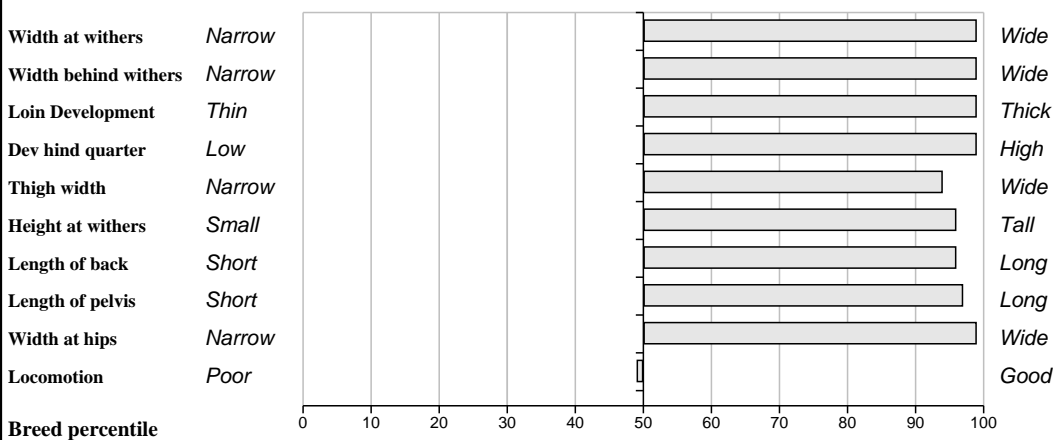

Lot 43 Glebe Park George

Breed: Limousin

IE181594620491

DOB: 10-Mar-2011

Male

Owner: John Fahy - Cummer Tuam Galway Co Galway

Sire: Sympa (SYP) SBV = €139 (88%)	Octopus	SBV = €121 (48%)	Haricot
			Justine
	Operette	SBV = €94 (39%)	Genial
			Lavande
Dam: Glebe Park Annette IE181594640312 SBV = €138 (44%)	Litron	SBV = €66 (98%)	Epson
			Gracieuse
	Craggane Rachel	SBV = €112 (51%)	Moustick
			Craggane Majella

€uro-Star Indexes

% Rank	Star Rating (within breed)	Indexes & Traits	€uro-Value	Data Reliability	Relative Data Reliability Comment
99%	★★★★★	Suckler Beef Value (SBV)	€167	35%	High
99%	★★★★★	Weanling Export	€106	40%	High
99%	★★★★★	Beef Carcass	€127	38%	High
98%	★★★★★	Daughter Fertility	€62	23%	Medium
81%	★★★★★	Daughter Milk	€19	29%	Medium
Other Key Traits					
84%	★★★★★	Calving Difficulty	4.2%	42%	High
38%	★★	Gestation Length		29%	Medium
98%	★★★★★	Docility		46%	Medium

GROW Linear Score Evaluation (Within-Breed Percentiles)
Animal scored. Linear scores and weaning weights in evaluations

BLUP Composites (Within Breed)