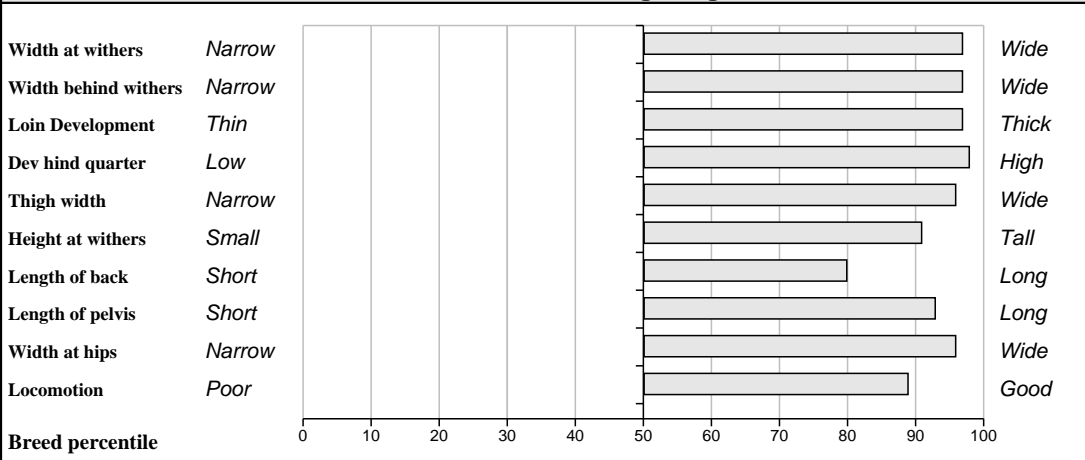

**Other Key Traits**

8%	★	Calving Difficulty	7.9%	41%	Medium
47%	★★★	Gestation Length		33%	High
91%	★★★★★	Docility		47%	High

**GROW Linear Score Evaluation (Within-Breed Percentiles)**  
 Animal scored. Linear scores and weaning weights in evaluations