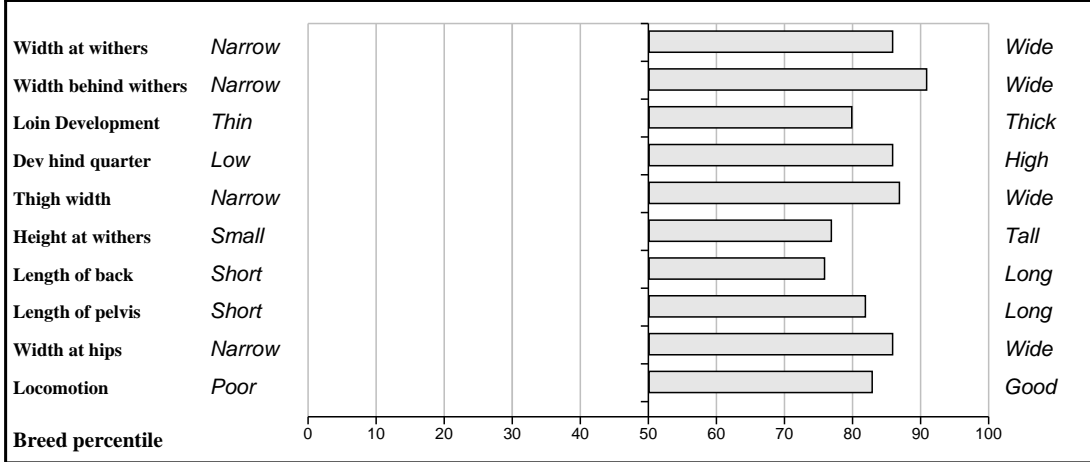

Lot 53 Brookfield Gino

Breed: Limousin

IE201276940070

DOB: 31-Mar-2011

Male

Owner: Alan Borton - Copperbeech Hawkfield Co Kildare

Sire: Sympa (SYP) SBV = €139 (88%)	Octopus	SBV = €121 (48%)	Haricot
			Justine
	Operette	SBV = €94 (39%)	Genial
			Lavande
Dam: Brookfield Bethany IE201276910051 SBV = €84 (35%)	Ronick Hawk	SBV = €122 (94%)	Broadmeadows Cannon
			Ronick Esther
	Brookfield Kill Dara	SBV = €14 (38%)	Villy
			Shanbo Beatrice

Parental Average Euro-Star Indexes

% Rank	Star Rating (within breed)	Indexes & Traits	€uro-Value	Data Reliability	Relative Data Reliability Comment
92%	★★★★★	Suckler Beef Value (SBV)	€109	29%	Medium
89%	★★★★★	Weanling Export	€74	29%	Medium
85%	★★★★★	Beef Carcass	€95	28%	Medium
96%	★★★★★	Daughter Fertility	€51	19%	Medium
76%	★★★★	Daughter Milk	€15	30%	High
Other Key Traits					
63%	★★★★	Calving Difficulty	5%	33%	Low
36%	★★	Gestation Length		30%	Medium
65%	★★★★	Docility		28%	Low

Parental Average GROW Traits (Within-Breed Percentiles)
Animal scored. Scores or weaning weights not eligible for evaluation

BLUP Composites (Within Breed)