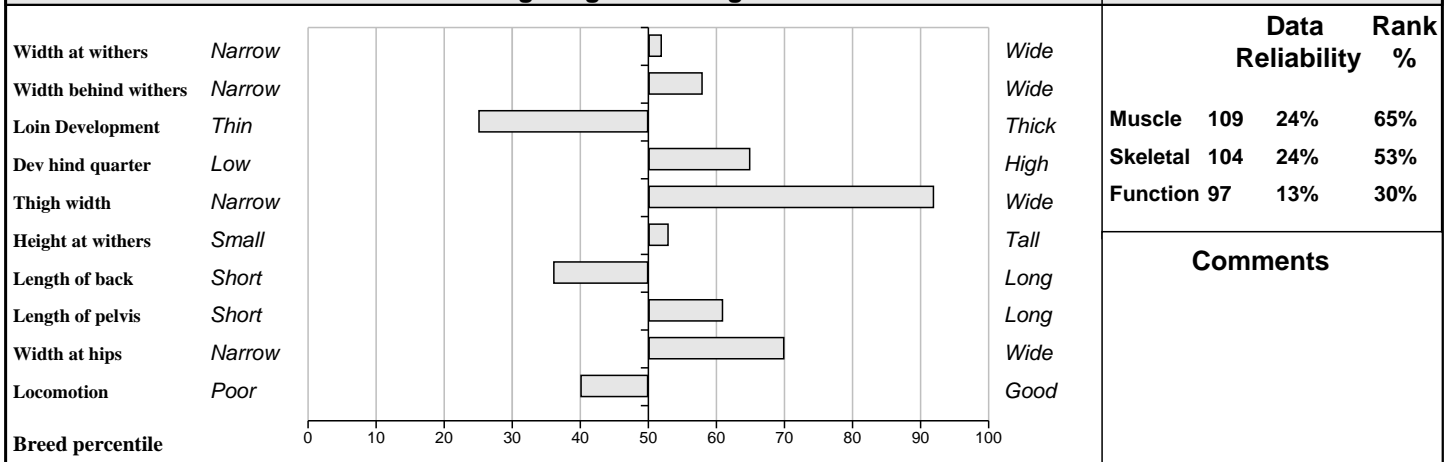

Lot 27 Cappanasmear Geoff

Breed: Limousin

IE331056250564

DOB: 02-Feb-2011

Male

Owner: Michael Harding - Cappanasmear Borrisokane Co Tipperary

Sire: Ballyfin Curly (Et) (IE221054940497) SBV = €101 (56%)	Scorbora Regius SBV = €148 (86%)	Olympian
		Lace
	Ardlea Violet 2 SBV = €47 (49%)	Sleedagh Solomon
		F093 Javeline
Dam: Ballyfin Clara IE221054990502 SBV = €42 (38%)	Lino SBV = €55 (97%)	Galopin
		Allumette
	Ballyfin Upset Et SBV = €18 (45%)	Moero
		Ballyfin Ruby

Parental Average Euro-Star Indexes

% Rank	Star Rating (within breed)	Indexes & Traits	€uro-Value	Data Reliability	Relative Data Reliability Comment
63%	★★★★	Suckler Beef Value (SBV)	€76	24%	Low
36%	★★	Weanling Export	€55	22%	Low
60%	★★★★	Beef Carcass	€81	25%	Low
27%	★★	Daughter Fertility	€-18	14%	Low
61%	★★★★	Daughter Milk	€3	13%	Low
Other Key Traits					
76%	★★★★	Calving Difficulty	4.6%	38%	Medium
21%	★★	Gestation Length		12%	Low
56%	★★★	Docility		21%	Low

Parental Average GROW Traits (Within-Breed Percentiles)

Animal scored. Scores or weaning weights not eligible for evaluation

BLUP Composites (Within Breed)