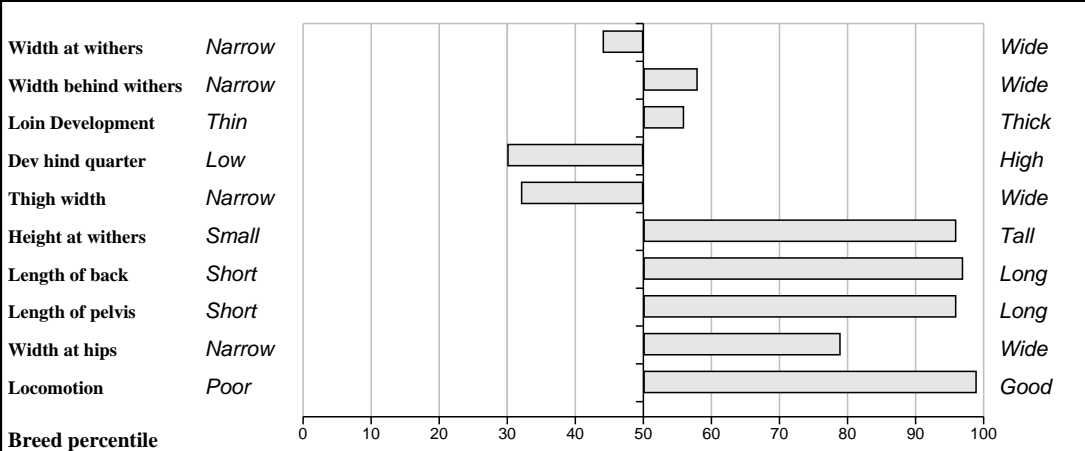

Lot 49 Elegante Greatness

Breed: Limousin

IE341510060190

DOB: 20-Mar-2011

Male

Owner: Michael Kinane - Ballyglass Tipperary Co Tipperary

Sire: Fieldson Alfy (S511) SBV = €147 (78%)	Gunnerfleet Plunas SBV = €117 (40%)	Tunnelby Monkeytricks
		Gunnerfleet Luna
	Eden Natasha SBV = €115 (33%)	Broadmeadows Cannon
		Birtles Daisy
Dam: Fethard Una IE341099080252 SBV = €123 (45%)	Drumhaldry Pinto SBV = €92 (74%)	Epson
		Woodview Kim
	Fethard Lisa SBV = €62 (42%)	Carwin Guru
		Parkmore Carol

€uro-Star Indexes

% Rank	Star Rating (within breed)	Indexes & Traits	€uro-Value	Data Reliability	Relative Data Reliability Comment
99%	★★★★★	Suckler Beef Value (SBV)	€150	34%	High
97%	★★★★★	Weanling Export	€84	43%	High
97%	★★★★★	Beef Carcass	€112	36%	High
97%	★★★★★	Daughter Fertility	€55	16%	Medium
69%	★★★★	Daughter Milk	€9	29%	Medium
Other Key Traits					
97%	★★★★★	Calving Difficulty	3.1%	42%	High
99%	★★★★★	Gestation Length		29%	Medium
89%	★★★★★	Docility		30%	Low

GROW Linear Score Evaluation (Within-Breed Percentiles)

Animal scored. Linear scores and weaning weights in evaluations

BLUP Composites (Within Breed)