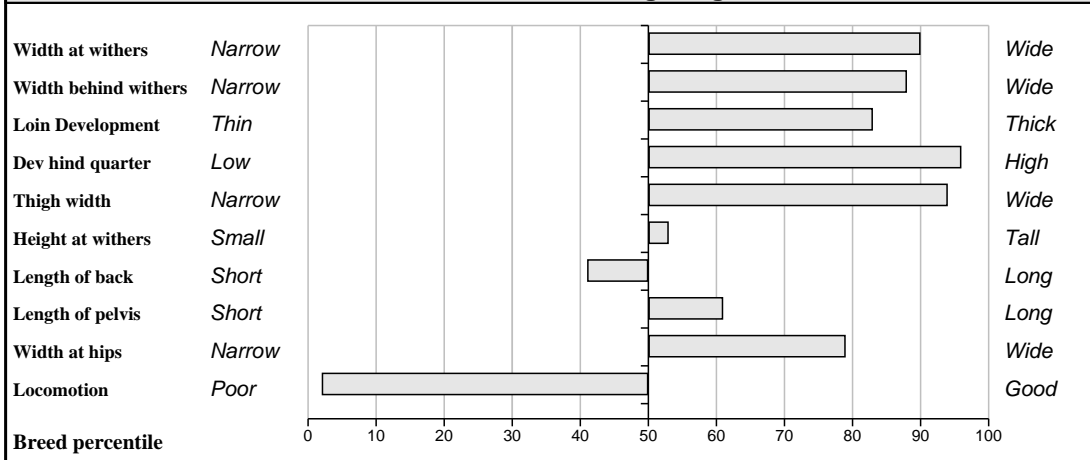

Lot 67 Jodel George

Breed: Limousin

IE121683970019

DOB: 05-May-2011

Male

Owner: Jimmy O'Donnell - Tierlahood Stradone Cavan Co Cavan

Sire: Rocky (ROX) SBV = €102 (99%)	Jacot	SBV = €147 (32%)	Dauphin
			Violette
	Gloire	SBV = €45 (26%)	Eldorado
			Banane
Dam: Carwin Urika IE121133380121 SBV = €82 (41%)	Highlander	SBV = €83 (98%)	Villy
			Baronne
	Carwin Roxy	SBV = €23 (43%)	Grange Balerno
			F040 H 39

€uro-Star Indexes

% Rank	Star Rating (within breed)	Indexes & Traits	€uro-Value	Data Reliability	Relative Data Reliability Comment
94%	★★★★★	Suckler Beef Value (SBV)	€114	38%	High
98%	★★★★★	Weanling Export	€87	45%	High
97%	★★★★★	Beef Carcass	€113	41%	High
60%	★★★★	Daughter Fertility	€7	33%	High
31%	★★	Daughter Milk	€-15	35%	High
Other Key Traits					
40%	★★	Calving Difficulty	5.8%	35%	Low
40%	★★★	Gestation Length		32%	High
87%	★★★★★	Docility		46%	Medium

GROW Linear Score Evaluation (Within-Breed Percentiles)
Animal scored. Linear scores and weaning weights in evaluations

BLUP Composites (Within Breed)