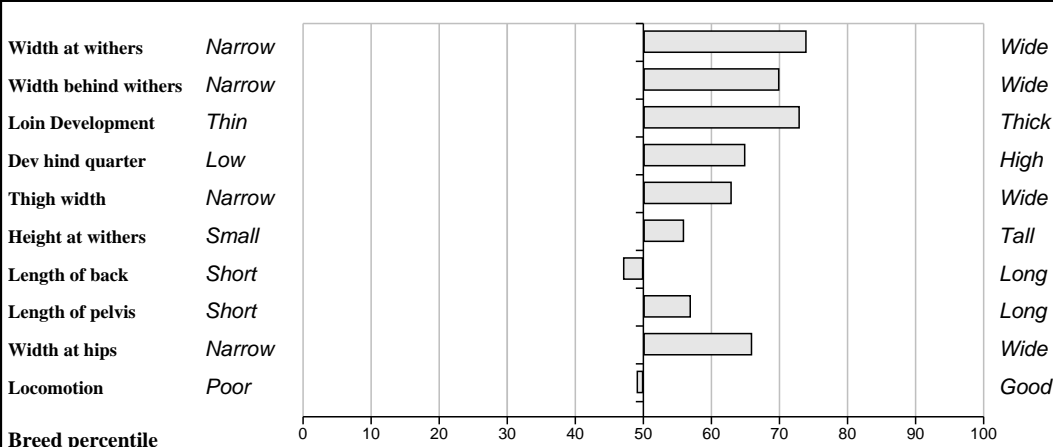

Lot 19 Ballinclare George Et

Breed: Limousin

IE381076410655

DOB: 14-Jan-2011

Male

Owner: William Colclo Byrne - Ballinclare House Kilbride Wicklow Co Wicklow

Sire: Mas Du Clo (MUC) SBV = €65 (98%)	Bambino SBV = €48 (28%)	Ultimum Souriante
	Cosette SBV = €102 (30%)	Tilleul Lancette
Dam: Soupape FR1715184973 SBV = €35 (24%)	Mefiant SBV = €68 (11%)	Iris Hilette
	Lady SBV = €18 (18%)	Bacchus Anguille

€uro-Star Indexes

% Rank	Star Rating (within breed)	Indexes & Traits	€uro-Value	Data Reliability	Relative Data Reliability Comment
69%	★★★★	Suckler Beef Value (SBV)	€81	35%	High
91%	★★★★★	Weanling Export	€75	49%	High
70%	★★★★	Beef Carcass	€85	42%	High
51%	★★★	Daughter Fertility	€0	27%	High
29%	★★	Daughter Milk	€-17	31%	High
Other Key Traits					
N/A	N/A	Calving Difficulty		27%	Too Low
49%	★★★	Gestation Length		26%	Medium
81%	★★★★★	Docility		46%	Medium

GROW Linear Score Evaluation (Within-Breed Percentiles)

Animal scored. Linear scores and weaning weights in evaluations

BLUP Composites (Within Breed)