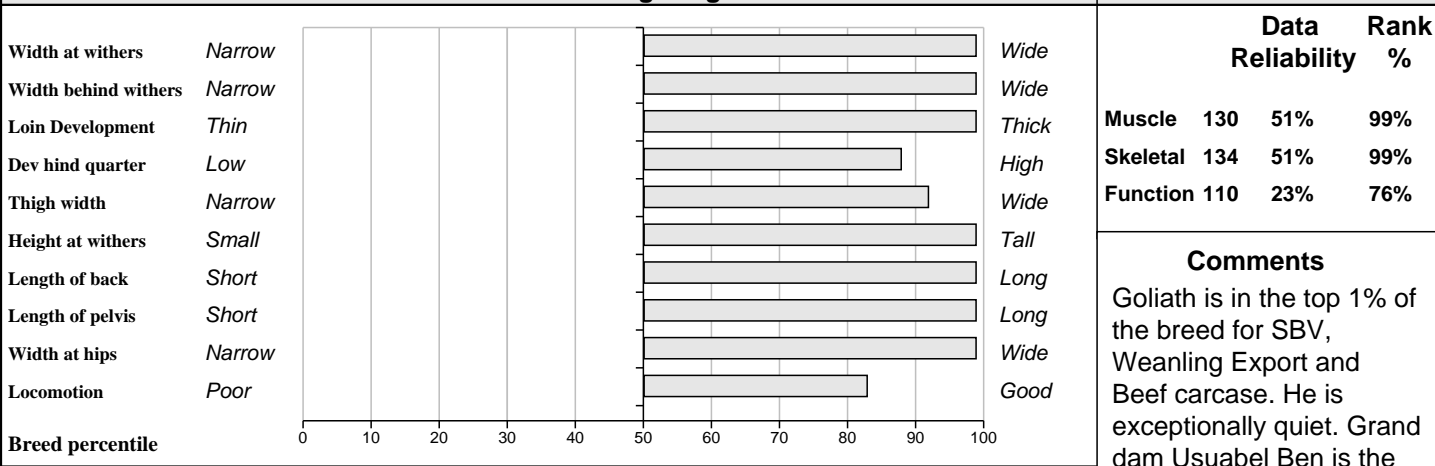

Lot 26 Templequain Goliath **Breed: Limousin**
IE221241760999 **DOB: 01-Feb-2011** **Male**
Owner: Thomas O'Shea - Templequain Rathdowney Portlaoise Co Laois

Sire: Tistou (TTU) SBV = €136 (76%)	Imperial	SBV = €47 (93%)	Vainqueur
			Amorce
	Nerveuse	SBV = €118 (27%)	Jersey
			Indienne
Dam: Ardlea Christable IE221064580603 SBV = €126 (42%)	Tatar B	SBV = €90 (81%)	Omisb
			Nuit B
	Usabel-Ben	SBV = €141 (50%)	Neptune
			Mexicaine

€uro-Star Indexes

% Rank	Star Rating (within breed)	Indexes & Traits	€uro-Value	Data Reliability	Relative Data Reliability Comment
99%	★★★★★	Suckler Beef Value (SBV)	€190	34%	High
99%	★★★★★	Weanling Export	€133	42%	High
99%	★★★★★	Beef Carcass	€156	37%	High
58%	★★★	Daughter Fertility	€5	17%	Medium
96%	★★★★★	Daughter Milk	€48	19%	Medium

Other Key Traits

6%	★	Calving Difficulty	8.3%	42%	High
34%	★★	Gestation Length		27%	Medium
94%	★★★★★	Docility		29%	Low

GROW Linear Score Evaluation (Within-Breed Percentiles)
Animal scored. Linear scores and weaning weights in evaluations