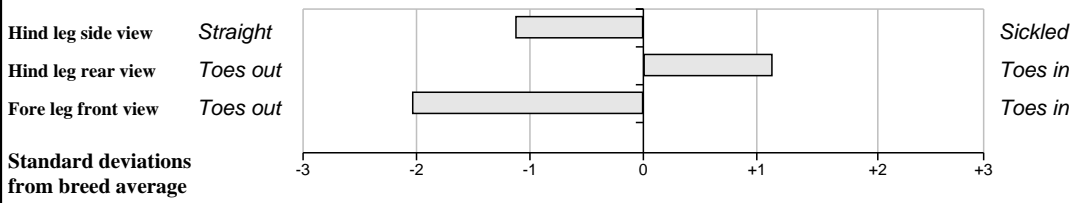

**Comments**  
Sire Vivaldi is used successfully on heifers in the Keltic herd, breeding heifers and bulls which are born unassisted.

**Feet and Leg Descriptions**

**Lot 45 Bovinion Goliath Et**

**Breed: Limousin**