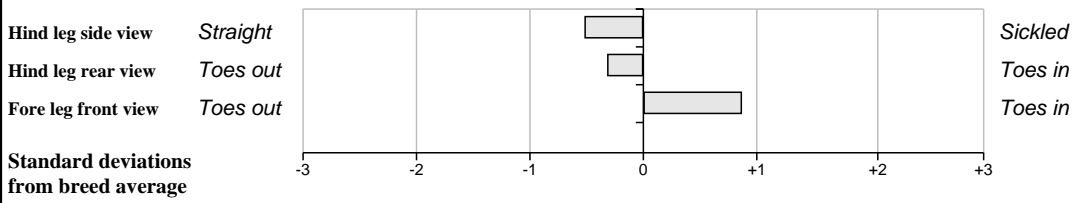

Feet and Leg Descriptions