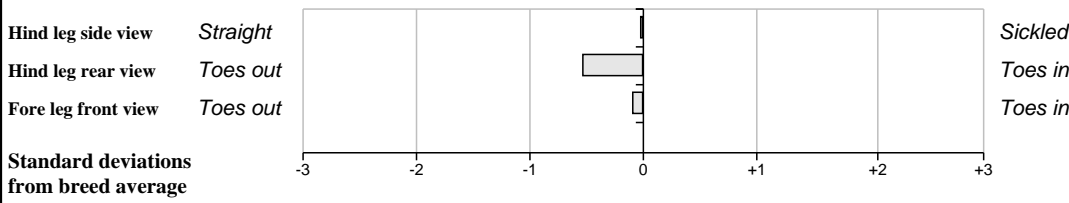

Feet and Leg Descriptions