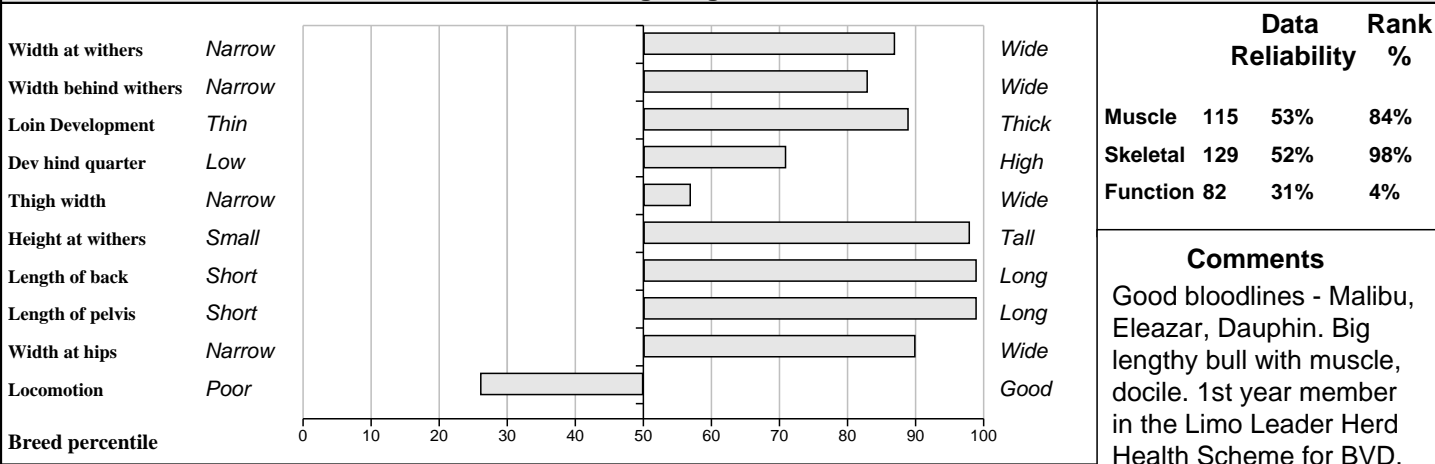

Lot 35 Fairhill Gbanne R **Breed: Limousin**
IE131700740588 **DOB: 21-Feb-2011** **Male**
Owner: Anthony Moloney - Fairhill Feakle Co Clare

Sire: Rocky (ROX) SBV = €102 (99%)	Jacot	SBV = €147 (32%)	Dauphin
			Violette
	Gloire	SBV = €45 (26%)	Eldorado
			Banane
Dam: Ayle Top IE131700730307 SBV = €68 (45%)	Malibu	SBV = €63 (99%)	Jabot
			Haiti
	Ayle Renee	SBV = €41 (46%)	Eleazar
			Ibrickane Maeve

€uro-Star Indexes

% Rank	Star Rating (within breed)	Indexes & Traits	€uro-Value	Data Reliability	Relative Data Reliability Comment
99%	★★★★★	Suckler Beef Value (SBV)	€140	39%	High
99%	★★★★★	Weanling Export	€97	46%	High
99%	★★★★★	Beef Carcass	€137	42%	High
46%	★★★	Daughter Fertility	€-3	32%	High
22%	★★	Daughter Milk	€-22	35%	High

Other Key Traits

45%	★★★	Calving Difficulty	5.6%	43%	High
10%	★	Gestation Length		29%	Medium
12%	★	Docility		46%	Medium

GROW Linear Score Evaluation (Within-Breed Percentiles)
Animal scored. Linear scores and weaning weights in evaluations