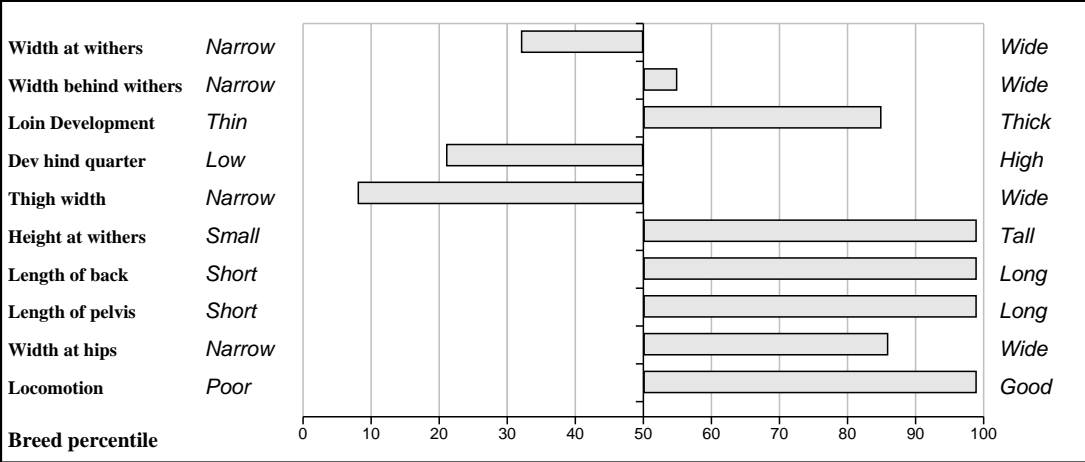

Lot 33 Rosscahill Galfy Et

Breed: Limousin

IE181306920167

DOB: 18-Feb-2011

Male

Owner: John Martyn - Carrowdulla Oughterard Co Galway

Sire: Fieldson Alfy (S511) SBV = €147 (78%)	Gunnerfleet Plunas SBV = €117 (40%)	Tunnelby Monkeytricks
		Gunnerfleet Luna
	Eden Natasha SBV = €115 (33%)	Broadmeadows Cannon
		Birtles Daisy
Dam: Tasse FR4802022947 SBV = €56 (21%)	Papillon SBV = €66 (19%)	Moise
		Giboulee
	Nation SBV = €27 (10%)	Joker
		Hormone

€uro-Star Indexes

% Rank	Star Rating (within breed)	Indexes & Traits	€uro-Value	Data Reliability	Relative Data Reliability Comment
98%	★★★★★	Suckler Beef Value (SBV)	€132	29%	Medium
96%	★★★★★	Weanling Export	€83	43%	High
98%	★★★★★	Beef Carcass	€113	35%	High
86%	★★★★★	Daughter Fertility	€30	11%	Low
30%	★★	Daughter Milk	€-17	24%	Medium
Other Key Traits					
N/A	N/A	Calving Difficulty		26%	Too Low
98%	★★★★★	Gestation Length		23%	Medium
99%	★★★★★	Docility		44%	Medium

GROW Linear Score Evaluation (Within-Breed Percentiles)
Animal scored. Linear scores and weaning weights in evaluations

BLUP Composites (Within Breed)