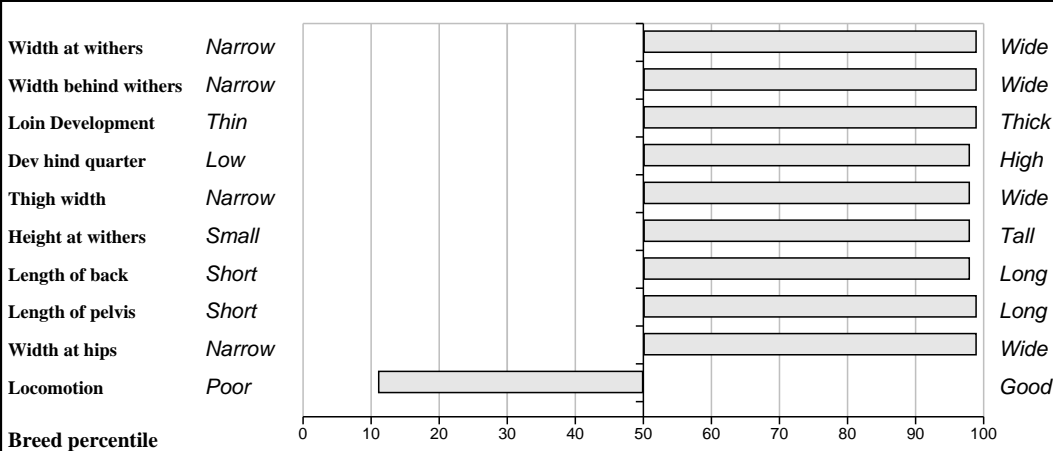

Lot 10 Moneygold Fletcher

Breed: Limousin

IE131193220935

DOB: 26-Dec-2010

Male

Owner: James J Melody - Clonmoney Bunratty Ennis Co Clare

Sire: Queenshead Altea (S593) SBV = €126 (72%)	Greensons Gigolo SBV = €48 (73%)	Titan
		Surprise
	Ryedale Parfait SBV = €124 (31%)	Ronick Iceman
		Gavotte
Dam: Moneygold Vernique Et IE131193220489 SBV = €137 (36%)	Imperial SBV = €47 (93%)	Vainqueur
		Amorce
	F085 Eclipse SBV = €171 (25%)	Bilbao
		Bannou

€uro-Star Indexes

% Rank	Star Rating (within breed)	Indexes & Traits	€uro-Value	Data Reliability	Relative Data Reliability Comment
99%	★★★★★	Suckler Beef Value (SBV)	€177	30%	Medium
99%	★★★★★	Weanling Export	€92	35%	Medium
99%	★★★★★	Beef Carcass	€149	34%	Medium
64%	★★★★	Daughter Fertility	€9	17%	Medium
99%	★★★★★	Daughter Milk	€68	22%	Medium
Other Key Traits					
58%	★★★	Calving Difficulty	5.2%	40%	Medium
6%	★	Gestation Length		18%	Medium
94%	★★★★★	Docility		44%	Medium

GROW Linear Score Evaluation (Within-Breed Percentiles)

Animal scored. Linear scores and weaning weights in evaluations