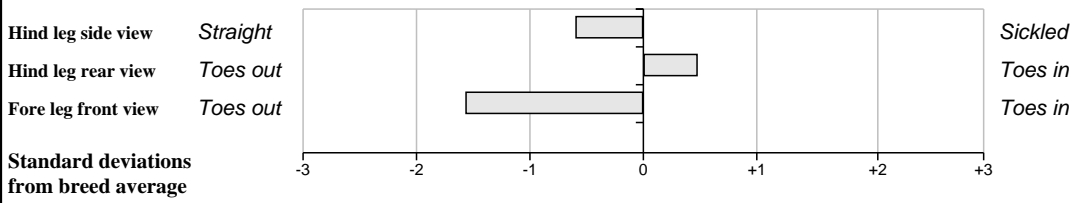

Feet and Leg Descriptions