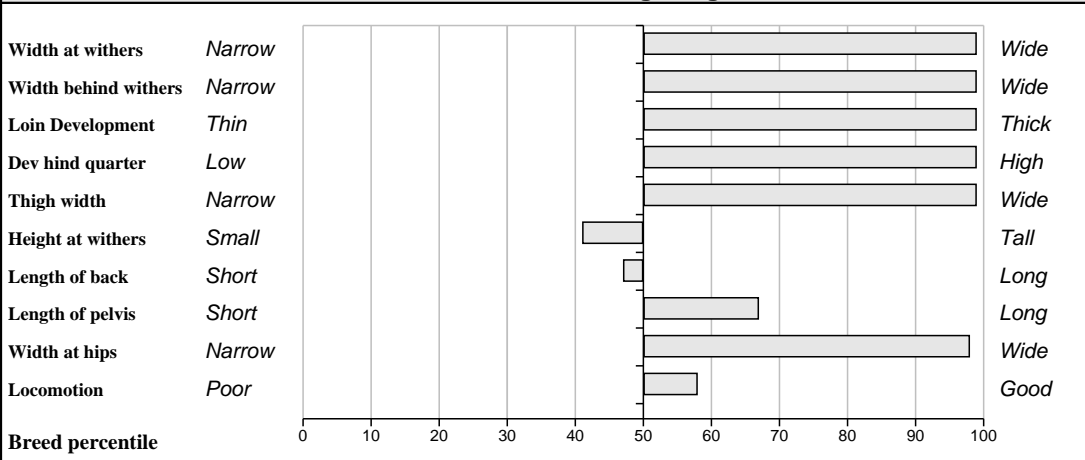

Lot 66   Castleview Graham Et   Breed: Limousin
IE191567170595   DOB: 30-Apr-2011   Male
Owner: John J O'Sullivan - Tobermaing Castleisland Co Kerry

Sire: Ampertaine Commander (APM) SBV = €129 (54%)	Glenrock Ventura SBV = €105 (32%)	Glenrock Spartacus
		Glenrock Saspirilla
	Ampertaine Annabella SBV = €114 (37%)	Sympa
		Kype Sharon
Dam: Castleview Vicky (Et) IE191567140320 SBV = €74 (41%)	Geant SBV = €61 (94%)	Dauphin
		Cerise
	Gentile SBV = €95 (56%)	Concert
		Usuelle

€uro-Star Indexes

% Rank	Star Rating (within breed)	Indexes & Traits	€uro-Value	Data Reliability	Relative Data Reliability Comment
96%	★★★★★	Suckler Beef Value (SBV)	€119	27%	Medium
80%	★★★★★	Weanling Export	€69	41%	High
80%	★★★★★	Beef Carcass	€91	32%	Medium
96%	★★★★★	Daughter Fertility	€51	13%	Low
98%	★★★★★	Daughter Milk	€58	29%	Medium

Other Key Traits

N/A	N/A	Calving Difficulty		27%	Too Low
70%	★★★★	Gestation Length		23%	Medium
95%	★★★★★	Docility		42%	Low

GROW Linear Score Evaluation (Within-Breed Percentiles)
Animal scored. Linear scores and weaning weights in evaluations