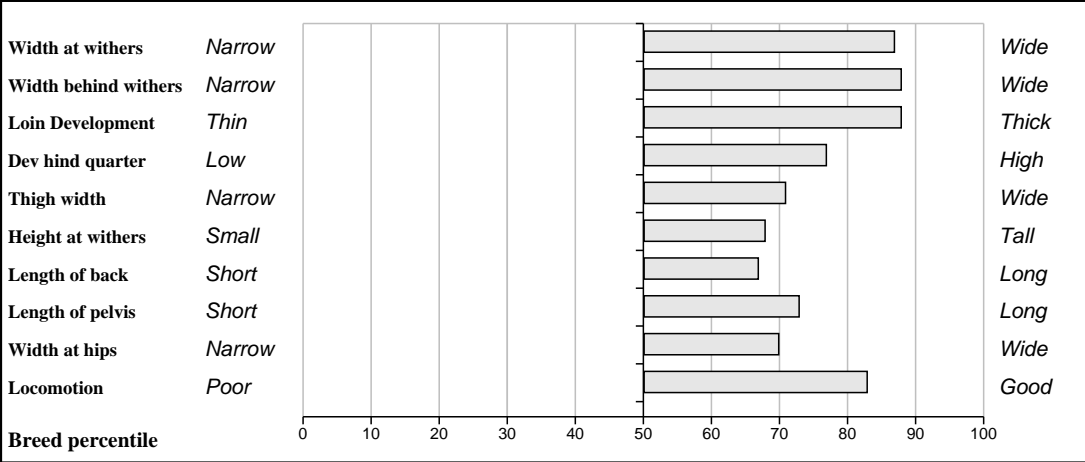

Lot 44 Keltic Google

Breed: Limousin

IE281673770050

DOB: 14-Mar-2011

Male

Owner: Ms. Teleri Thomas - Clongriffin Enfield Co Meath

Sire: Vivaldi (VVI) SBV = €84 (82%)	Omar	SBV = €33 (54%)	Domino
			Madame
	Naphtaline	SBV = €169 (28%)	Jacot
			Jonction
Dam: Cwmpedran Beautyqueen UK745993500052 SBV = €72 (25%)	Nenuphar	SBV = €44 (96%)	Leo
			Giroflee
	Cwmpedran Princessroyal	SBV = €79 (27%)	Broadmeadows Cannon
			Drysgol Daphne

€uro-Star Indexes

% Rank	Star Rating (within breed)	Indexes & Traits	€uro-Value	Data Reliability	Relative Data Reliability Comment
69%	★★★★★	Suckler Beef Value (SBV)	€81	31%	Medium
75%	★★★★★	Weanling Export	€67	45%	High
76%	★★★★★	Beef Carcass	€88	37%	High
51%	★★★	Daughter Fertility	€0	16%	Medium
73%	★★★★★	Daughter Milk	€12	20%	Medium
Other Key Traits					
N/A	N/A	Calving Difficulty		27%	Too Low
95%	★★★★★	Gestation Length		24%	Medium
89%	★★★★★	Docility		43%	Medium

GROW Linear Score Evaluation (Within-Breed Percentiles)
Animal scored. Linear scores and weaning weights in evaluations

BLUP Composites (Within Breed)