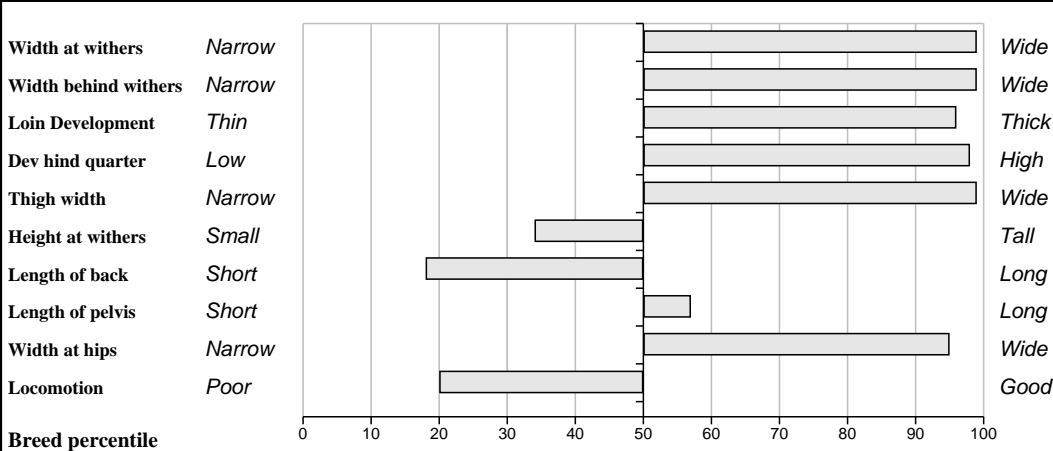

Lot 15 Fairymount Grover

Breed: Limousin

IE221280030175

DOB: 03-Jan-2011

Male

Owner: Thomas Daly - Smithstown Castlecomer Co Kilkenny

Sire: Urville (URV) SBV = €106 (48%)	Scapin SBV = €94 (37%)	Joueur
		Japie
	Oxane 142 SBV = €87 (21%)	Domino
		Merveille
Dam: Fairymount Tammy IE221280060054 SBV = €61 (48%)	Louxor SBV = €51 (95%)	Furioso
		Calypso
	Fairymount Nasa SBV = €51 (39%)	Geant
		Woodview Kerrie

€uro-Star Indexes

% Rank	Star Rating (within breed)	Indexes & Traits	€uro-Value	Data Reliability	Relative Data Reliability Comment
87%	★★★★★	Suckler Beef Value (SBV)	€99	30%	Medium
97%	★★★★★	Weanling Export	€83	41%	High
76%	★★★★	Beef Carcass	€89	32%	Medium
82%	★★★★★	Daughter Fertility	€26	13%	Low
63%	★★★★	Daughter Milk	€5	21%	Medium
Other Key Traits					
34%	★★	Calving Difficulty	6%	39%	Medium
93%	★★★★★	Gestation Length		21%	Medium
50%	★★★	Docility		22%	Low

GROW Linear Score Evaluation (Within-Breed Percentiles)

Animal scored. Linear scores and weaning weights in evaluations

BLUP Composites (Within Breed)