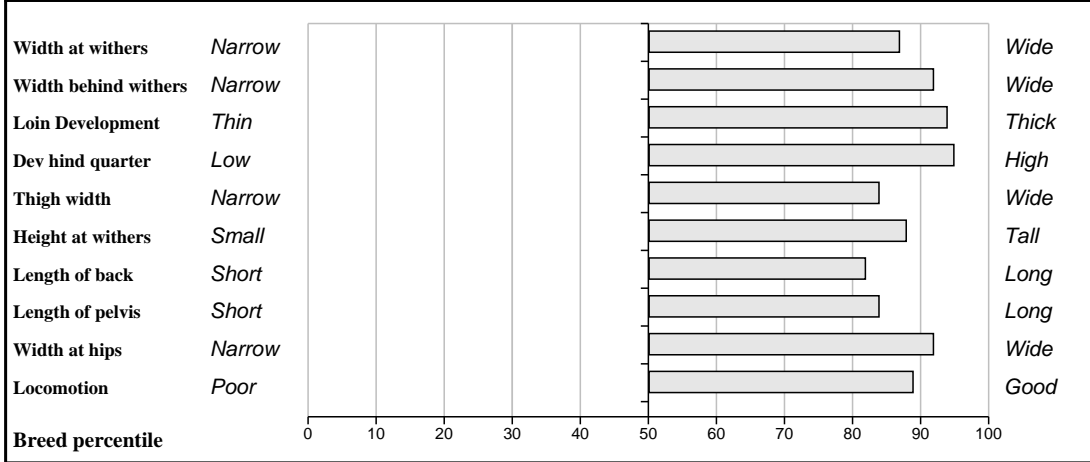

Lot 61 Ballaghboy Grady

Breed: Limousin

IE131178280231

DOB: 17-Apr-2011

Male

Owner: Dan O'Connor - Ballaghboy Doora Ennis Co Clare

Sire: Wilodge Vantastic (VTI) SBV = €147 (80%)	Wilodge Tonka SBV = €137 (70%)	Oxygene
		Wilodge Meclair
	Ravenelle SBV = €93 (31%)	Jersey
		Isabelle
Dam: Griston Tequila IE241107580358 SBV = €109 (38%)	Mas Du Clo SBV = €65 (98%)	Bambino
		Cosette
	Lina Patricia SBV = €130 (33%)	Genial
		Coolkirky Kate

Parental Average Euro-Star Indexes

% Rank	Star Rating (within breed)	Indexes & Traits	€uro-Value	Data Reliability	Relative Data Reliability Comment
97%	★★★★★	Suckler Beef Value (SBV)	€127	29%	Medium
98%	★★★★★	Weanling Export	€89	28%	Medium
99%	★★★★★	Beef Carcass	€122	27%	Medium
88%	★★★★★	Daughter Fertility	€33	18%	Medium
20%	★★	Daughter Milk	€-24	24%	Medium
Other Key Traits					
19%	★	Calving Difficulty	6.8%	41%	Medium
59%	★★★	Gestation Length		25%	Medium
84%	★★★★★	Docility		28%	Low

Parental Average GROW Traits (Within-Breed Percentiles)
Animal scored. Scores or weaning weights not eligible for evaluation

BLUP Composites (Within Breed)