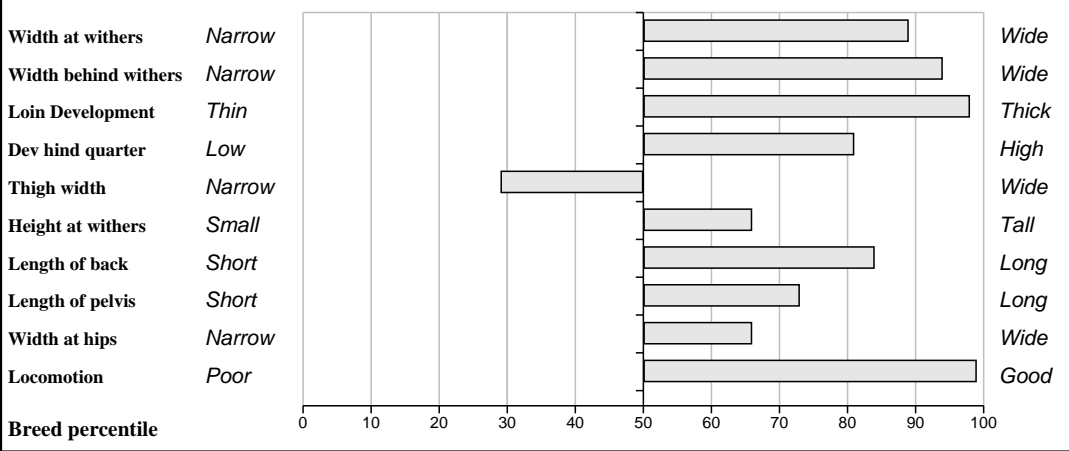

Lot 3 Roundhill Fortune Et **Breed: Limousin**

IE241280211281 **DOB: 03-Nov-2010** **Male**

Owner: Timothy Corridan - Castlequarter House Fedamore Co Limerick

Sire: Mas Du Clo (MUC) SBV = €65 (98%)	Bambino SBV = €48 (28%)	Ultimum Souriante
	Cosette SBV = €102 (30%)	Tilleul Lancette
Dam: Roundhill Vache Et IE241280260775 SBV = €80 (49%)	Lino SBV = €55 (97%)	Galopin Allumette
	Giroflee SBV = €107 (51%)	Clown Anemone

€uro-Star Indexes

% Rank	Star Rating (within breed)	Indexes & Traits	€uro-Value	Data Reliability	Relative Data Reliability Comment
58%	★★★	Suckler Beef Value (SBV)	€73	40%	High
29%	★★	Weanling Export	€53	48%	High
83%	★★★★★	Beef Carcass	€93	43%	High
30%	★★	Daughter Fertility	€-16	32%	High
52%	★★★	Daughter Milk	€-3	35%	High
Other Key Traits					
19%	★	Calving Difficulty	6.8%	36%	Low
6%	★	Gestation Length		36%	High
92%	★★★★★	Docility		49%	High

GROW Linear Score Evaluation (Within-Breed Percentiles)

Animal scored. Linear scores and weaning weights in evaluations

BLUP Composites (Within Breed)