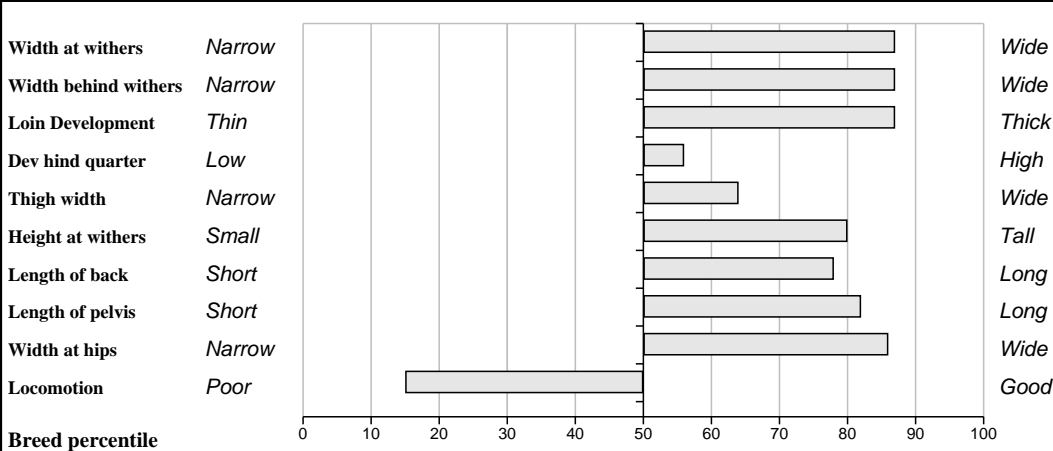

Lot 12 Gleannari Frontier

Breed: Limousin

IE211336470697

DOB: 30-Dec-2010

Male

Owner: John O'Reilly - Rathmoyle Kilkenny Co Kilkenny

Sire: Ulys Mn (S840) SBV = €161 (36%)	Illustre	SBV = €131 (39%)	Elephant
			Espada
	Indola	SBV = €150 (13%)	Everest
			Fouine
Dam: Haltcliffe Anthea RP05061	Haltcliffe Understudy	SBV = €28 (30%)	Leo
			F115 Idole
	Winnington Pandora	SBV = €49 (16%)	Nebulon
			Winnington Honey

€uro-Star Indexes

% Rank	Star Rating (within breed)	Indexes & Traits	€uro-Value	Data Reliability	Relative Data Reliability Comment
97%	★★★★★	Suckler Beef Value (SBV)	€124	22%	Low
94%	★★★★★	Weanling Export	€79	37%	Medium
80%	★★★★★	Beef Carcass	€91	27%	Medium
N/A	N/A	Daughter Fertility	N/A	8%	Too Low
95%	★★★★★	Daughter Milk	€44	15%	Low
Other Key Traits					
98%	★★★★★	Calving Difficulty	3%	30%	Low
N/A	N/A	Gestation Length		6%	Too Low
50%	★★★	Docility		4%	Low

GROW Linear Score Evaluation (Within-Breed Percentiles)

Animal scored. Linear scores and weaning weights in evaluations

BLUP Composites (Within Breed)