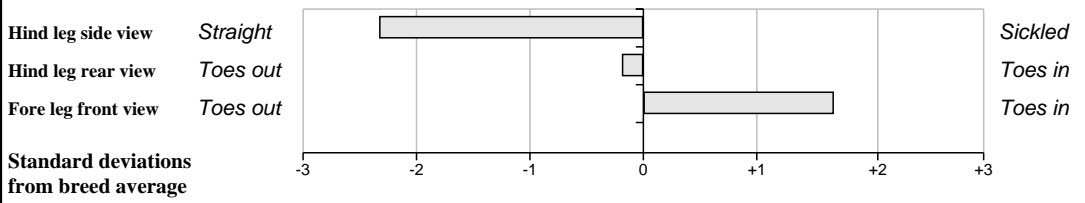

**Comments**  
Galfy's dam Tasse is an exceptional French import, is breeding great stock and has been flushed a number of times

**Feet and Leg Descriptions**