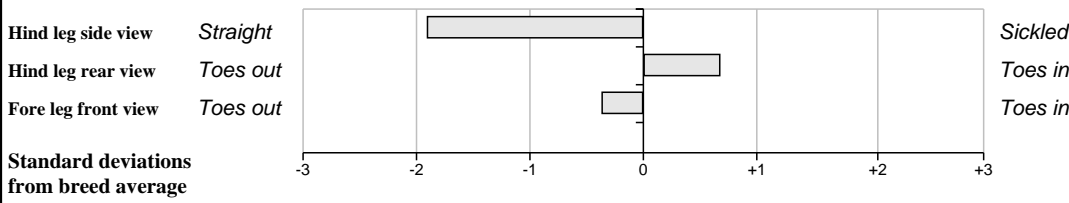

Feet and Leg Descriptions