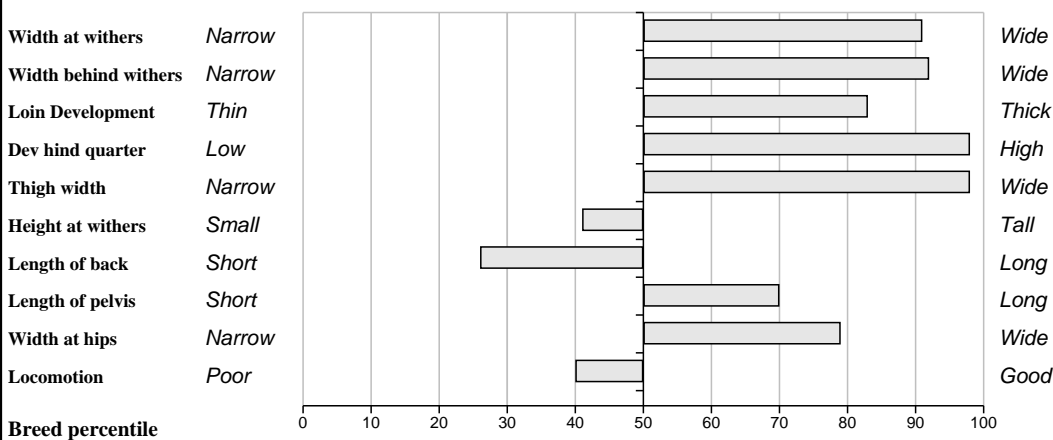

Lot 5 Baileys Flambe

Breed: Limousin

IE281515290440

DOB: 03-Dec-2010

Male

Owner: Thomas Bailey - Coolcommon Batterstown Co Meath

Sire: Baileys Darwin (IE281515210301) SBV = €88 (45%)	Curraghree Vantheman SBV = €105 (72%)	Meridien Curraghree Sensation
	Baileys Ava SBV = €89 (40%)	Grahams Samson Turquoise
Dam: Baileys Unique IE281515260099 SBV = €60 (41%)	Malibu SBV = €63 (99%)	Jabot Haiti
	Pelletstown Nova SBV = €52 (36%)	F083 Jongleur Pelletstown Hannibelle

€uro-Star Indexes

% Rank	Star Rating (within breed)	Indexes & Traits	€uro-Value	Data Reliability	Relative Data Reliability Comment
76%	★★★★	Suckler Beef Value (SBV)	€87	28%	Medium
94%	★★★★★	Weanling Export	€79	39%	High
95%	★★★★★	Beef Carcass	€106	33%	Medium
11%	★	Daughter Fertility	€-37	15%	Low
40%	★★★	Daughter Milk	€-10	17%	Medium
Other Key Traits					
2%	★	Calving Difficulty	10.1%	38%	Medium
37%	★★	Gestation Length		11%	Low
50%	★★★	Docility		41%	Low

GROW Linear Score Evaluation (Within-Breed Percentiles)

Animal scored. Linear scores and weaning weights in evaluations

BLUP Composites (Within Breed)