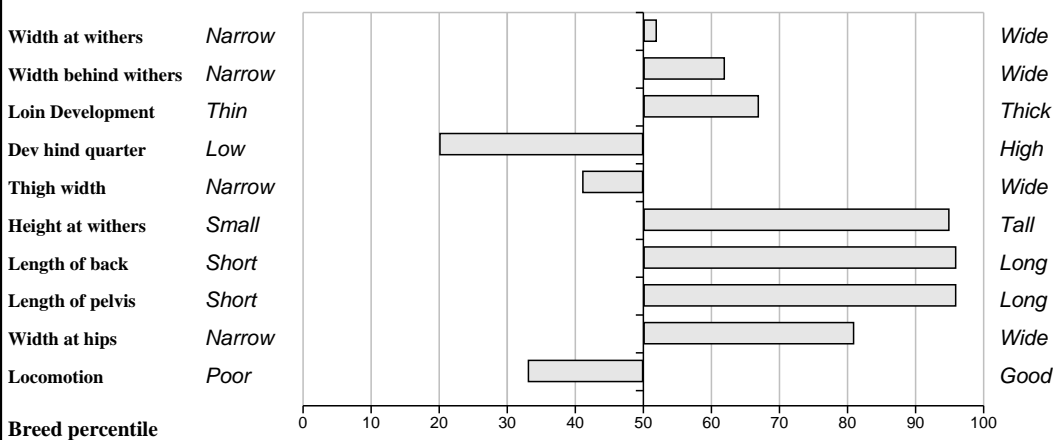

Lot 45 Bovinion Goliath Et

Breed: Limousin

IE181931260214

DOB: 16-Mar-2011

Male

Owner: Thomas Finnerty - Bovinion Mountbellew Ballinasloe Co Galway

Sire: Urville (URV) SBV = €106 (48%)	Scapin	SBV = €94 (37%)	Joueur
			Japie
	Oxane 142	SBV = €87 (21%)	Domino
			Merveille
Dam: Obole FR2399051503 SBV = €90 (43%)	Dauphin	SBV = €71 (97%)	Romeo
			Ombrette
	Etape	SBV = €46 (12%)	Utile
			Batteuse

€uro-Star Indexes

% Rank	Star Rating (within breed)	Indexes & Traits	€uro-Value	Data Reliability	Relative Data Reliability Comment
86%	★★★★★	Suckler Beef Value (SBV)	€97	28%	Medium
89%	★★★★★	Weanling Export	€74	42%	High
74%	★★★★	Beef Carcass	€88	33%	Medium
81%	★★★★★	Daughter Fertility	€25	12%	Low
72%	★★★★	Daughter Milk	€11	17%	Medium
Other Key Traits					
33%	★★	Calving Difficulty	6.1%	36%	Low
98%	★★★★★	Gestation Length		14%	Low
56%	★★★	Docility		41%	Low

GROW Linear Score Evaluation (Within-Breed Percentiles)
Animal scored. Linear scores and weaning weights in evaluations

BLUP Composites (Within Breed)