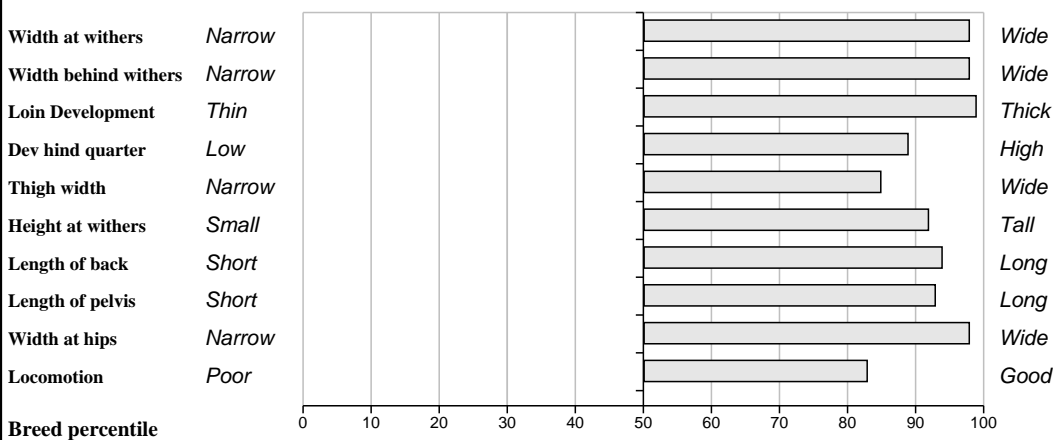

Lot 47 Ballinahinch Gulf

Breed: Limousin

IE381127070376

DOB: 18-Mar-2011

Male

Owner: Seamus Cullen - Ballinahinch Newtownmountkennedy Co Wicklow

Sire: Ballynerrin Remy Et (S776) SBV = €133 (74%)	Ideal 23 SBV = €113 (93%)	Flasch Disette
	F093 Lindy SBV = €45 (63%)	As De Pic Babette
Dam: Ballinahinch Abbey IE381127050201 SBV = €83 (41%)	Rubis SBV = €58 (96%)	Joueur Flamenca
	Tithewer Rebekah SBV = €55 (38%)	Ulysse Ballydaniel Kate

€uro-Star Indexes

% Rank	Star Rating (within breed)	Indexes & Traits	€uro-Value	Data Reliability	Relative Data Reliability Comment
98%	★★★★★	Suckler Beef Value (SBV)	€137	34%	High
99%	★★★★★	Weanling Export	€98	44%	High
99%	★★★★★	Beef Carcass	€125	41%	High
62%	★★★★	Daughter Fertility	€8	21%	Medium
30%	★★	Daughter Milk	€-17	24%	Medium
Other Key Traits					
48%	★★★	Calving Difficulty	5.5%	41%	Medium
46%	★★★	Gestation Length		11%	Low
84%	★★★★★	Docility		44%	Medium

GROW Linear Score Evaluation (Within-Breed Percentiles)
Animal scored. Linear scores and weaning weights in evaluations

BLUP Composites (Within Breed)