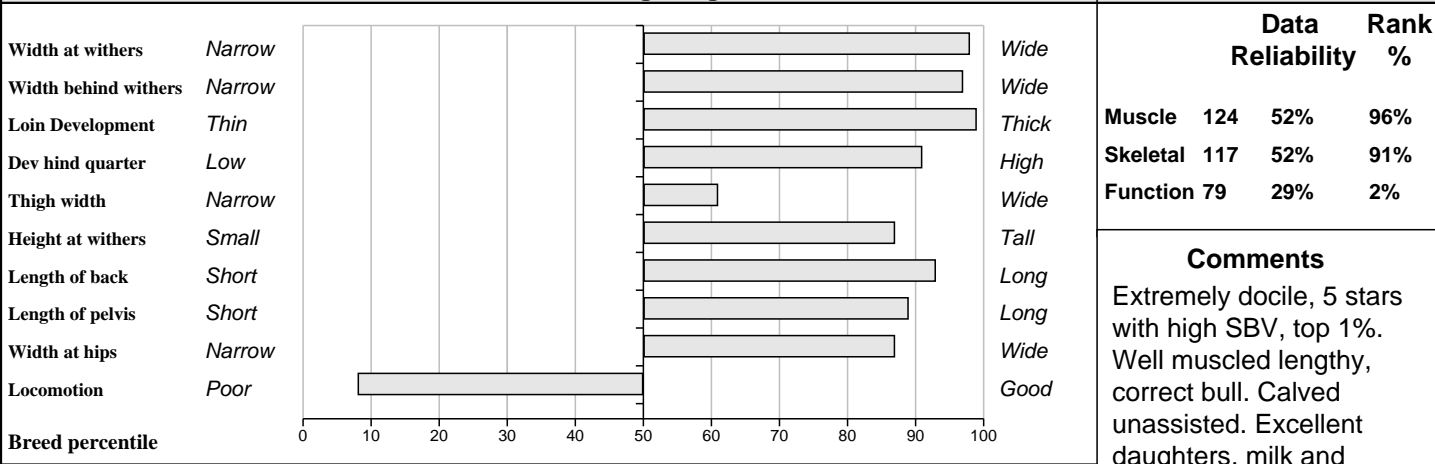

Lot 6   **Gaggin Frankie**   **Breed: Limousin**
IE141912470055   **DOB: 05-Dec-2010**   **Male**
Owner: Patrick J Hegarty - Gaggin Bandon Co Cork

Sire: Rocky (ROX) SBV = €102 (99%)	Jacot	SBV = €147 (32%)	Dauphin
	Gloire	SBV = €45 (26%)	Violette
Dam: Bunratty Uvilinis IE131193790549 SBV = €117 (40%)	Roundhill Nero	SBV = €119 (66%)	Eldorado
	Bunratty Hazel	SBV = €41 (41%)	Banane
			Genial
			F007 Joconde
			Poulnasherry Crusader
			Arrow Bernie

€uro-Star Indexes

% Rank	Star Rating (within breed)	Indexes & Traits	€uro-Value	Data Reliability	Relative Data Reliability Comment
99%	★★★★★★	Suckler Beef Value (SBV)	€147	40%	High
99%	★★★★★★	Weanling Export	€97	45%	High
99%	★★★★★★	Beef Carcass	€119	42%	High
88%	★★★★★★	Daughter Fertility	€33	29%	High
91%	★★★★★★	Daughter Milk	€34	33%	High

Other Key Traits

88%	★★★★★★	Calving Difficulty	4%	42%	High
5%	★	Gestation Length		47%	High
74%	★★★★	Docility		46%	Medium

GROW Linear Score Evaluation (Within-Breed Percentiles)
Animal scored. Linear scores and weaning weights in evaluations

		BLUP Composites (Within Breed)
		Data Rank
		Reliability %
Muscle	124	52% 96%
Skeletal	117	52% 91%
Function	79	29% 2%
Comments		
Extremely docile, 5 stars with high SBV, top 1%. Well muscled lengthy, correct bull. Calved unassisted. Excellent daughters, milk and fertility. Full brother excellent daily weight in Tully.