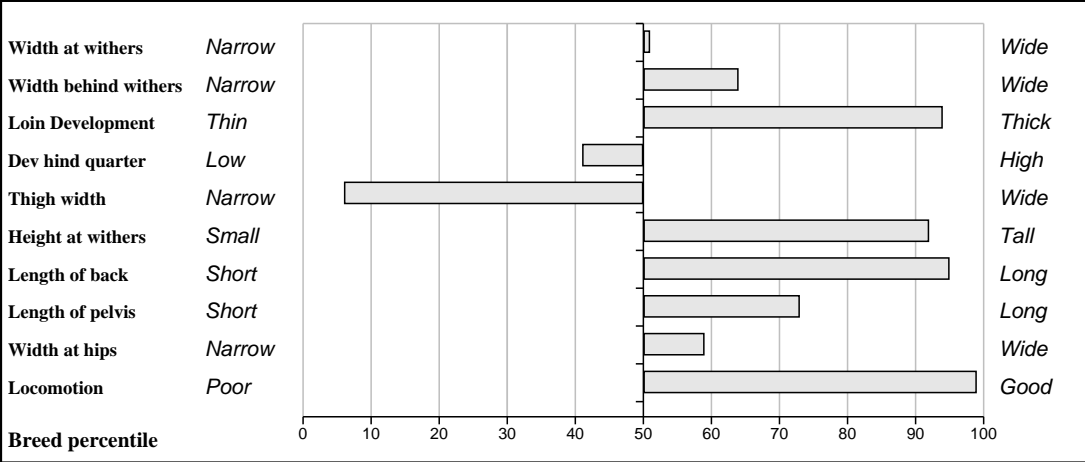

Lot 7 Moloskey Fantastic 1 Et

Breed: Limousin

IE131477870650

DOB: 09-Dec-2010

Male

Owner: Brendan Clancy - Moloskey House Mullagh Ennis Co Clare

Sire: Wilodge Vantastic (VTI) SBV = €147 (80%)	Wilodge Tonka SBV = €137 (70%)	Oxygene
		Wilodge Meclair
	Ravenelle SBV = €93 (31%)	Jersey
		Isabelle
Dam: Moloskey Ursel Et IE131477830317 SBV = €61 (41%)	Gamin SBV = €22 (97%)	Delta
		Digitale
	Moloskey Nical SBV = €101 (58%)	Geant
		Knockerra Hannah

€uro-Star Indexes

% Rank	Star Rating (within breed)	Indexes & Traits	€uro-Value	Data Reliability	Relative Data Reliability Comment
72%	★★★★	Suckler Beef Value (SBV)	€83	34%	High
84%	★★★★★	Weanling Export	€71	44%	High
82%	★★★★★	Beef Carcass	€92	38%	High
96%	★★★★★	Daughter Fertility	€51	18%	Medium
2%	★	Daughter Milk	€-55	27%	Medium
Other Key Traits					
28%	★★	Calving Difficulty	6.3%	34%	Low
42%	★★★	Gestation Length		29%	Medium
99%	★★★★★	Docility		45%	Medium

GROW Linear Score Evaluation (Within-Breed Percentiles)
Animal scored. Linear scores and weaning weights in evaluations

BLUP Composites (Within Breed)