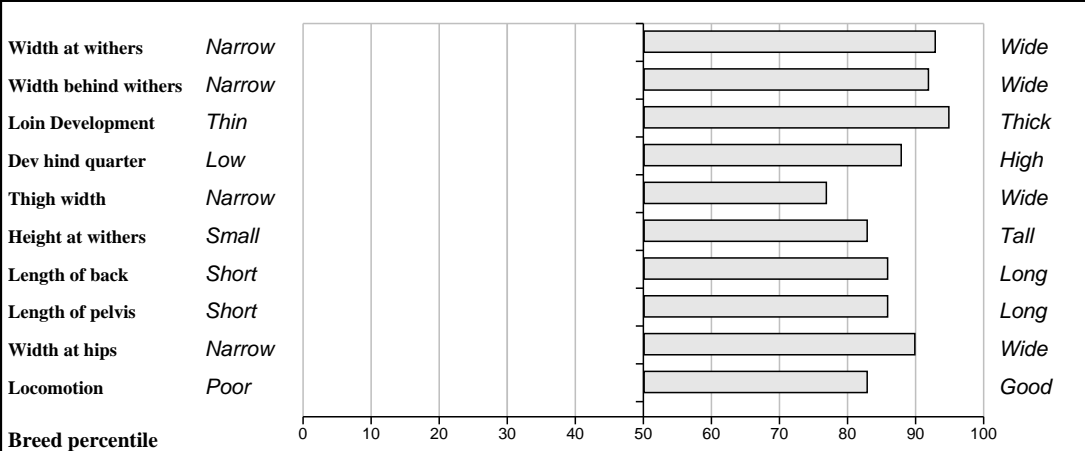

Lot 25 Woodview Gregory

Breed: Limousin

IE121584860811

DOB: 28-Jan-2011

Male

Owner: David Abbott - Woodview House Drumcrow Killeshandra Cavan Co Cavan

Sire: Fieldson Alfy (S511) SBV = €147 (78%)	Gunnerfleet Plunas SBV = €117 (40%)	Tunnelby Monkeytricks
		Gunnerfleet Luna
	Eden Natasha SBV = €115 (33%)	Broadmeadows Cannon
		Birtles Daisy
Dam: Woodview Peggy IE121584880193 SBV = €93 (53%)	Barnhill Harry SBV = €64 (94%)	Talent
		Pelletstown Aideen
	Keelaclohane Jody SBV = €55 (47%)	Ulysse
		Somerset Emerald

€uro-Star Indexes

% Rank	Star Rating (within breed)	Indexes & Traits	€uro-Value	Data Reliability	Relative Data Reliability Comment
98%	★★★★★★	Suckler Beef Value (SBV)	€129	38%	High
91%	★★★★★★	Weanling Export	€76	45%	High
95%	★★★★★★	Beef Carcass	€106	38%	High
83%	★★★★★★	Daughter Fertility	€27	19%	Medium
84%	★★★★★★	Daughter Milk	€23	28%	Medium
Other Key Traits					
73%	★★★★	Calving Difficulty	4.7%	43%	High
63%	★★★★	Gestation Length		51%	High
96%	★★★★★★	Docility		46%	Medium

GROW Linear Score Evaluation (Within-Breed Percentiles)

Animal scored. Linear scores and weaning weights in evaluations

BLUP Composites (Within Breed)