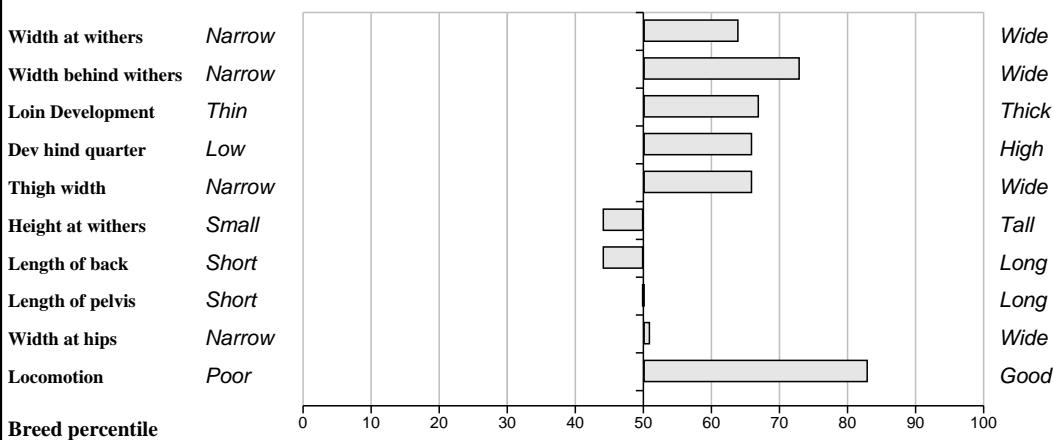

Lot 58 Rathnestin Golden

Breed: Limousin

IE261225090054

DOB: 10-Apr-2011

Male

Owner: Raymond Bird - Green Road Louth Village Dundalk Co Louth

Sire: Mas Du Clo (MUC) SBV = €65 (98%)	Bambino SBV = €48 (28%)	Ultimum Souriante
	Cosette SBV = €102 (30%)	Tilleul Lancette
Dam: Baltray Uganda IE281377770172 SBV = €44 (38%)	Townleyhall Pete SBV = €57 (77%)	Geant Townleyhall Hester
	Baltray Niagra SBV = €39 (43%)	Enfield Big Bang Reask Geranium

Parental Average Euro-Star Indexes

% Rank	Star Rating (within breed)	Indexes & Traits	€uro-Value	Data Reliability	Relative Data Reliability Comment
32%	★★	Suckler Beef Value (SBV)	€56	32%	Medium
47%	★★★	Weanling Export	€58	32%	Medium
37%	★★	Beef Carcass	€70	31%	Medium
42%	★★★	Daughter Fertility	€-7	32%	High
51%	★★★	Daughter Milk	€-3	35%	High
Other Key Traits					
27%	★★	Calving Difficulty	6.3%	41%	Medium
17%	★	Gestation Length		27%	Medium
45%	★★★	Docility		32%	Low

Parental Average GROW Traits (Within-Breed Percentiles)
Animal scored. Scores or weaning weights not eligible for evaluation

BLUP Composites (Within Breed)