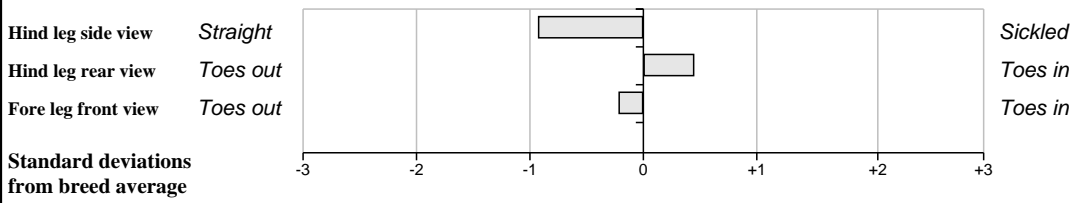

**Comments**

Grandson of Ravissante, out of Ballynerrin Anneka which showed very successfully at Summer Shows. Anneka was Munster Champion in 2007. Gabriel is a son of Sympa

**Feet and Leg Descriptions**