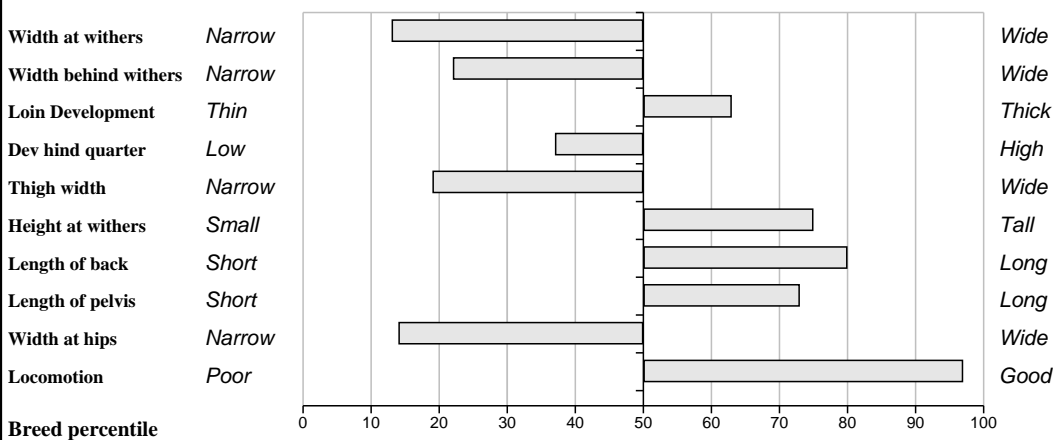

Lot 22 Wood Road George

Breed: Limousin

IE241241611239

DOB: 19-Jan-2011

Male

Owner: Noel Fennessy - Woodroad Castleconnell Co Limerick

Sire: Fieldson Alfy (S511) SBV = €147 (78%)	Gunnerfleet Plunas SBV = €117 (40%)	Tunnelby Monkeytricks
		Gunnerfleet Luna
	Eden Natasha SBV = €115 (33%)	Broadmeadows Cannon
		Birtles Daisy
Dam: Ardnacrusha Violet (Et) IE131668030303 SBV = €12 (48%)	Festin SBV = €25 (86%)	Chouchou
		Attica
	0165 Maguy SBV = €24 (48%)	Jovial
		Hasley

€uro-Star Indexes

% Rank	Star Rating (within breed)	Indexes & Traits	€uro-Value	Data Reliability	Relative Data Reliability Comment
53%	★★★	Suckler Beef Value (SBV)	€70	37%	High
60%	★★★★	Weanling Export	€62	45%	High
60%	★★★★	Beef Carcass	€81	37%	High
31%	★★	Daughter Fertility	€-15	15%	Low
38%	★★	Daughter Milk	€-11	27%	Medium
Other Key Traits					
29%	★★	Calving Difficulty	6.3%	42%	High
93%	★★★★★	Gestation Length		48%	High
91%	★★★★★	Docility		46%	Medium

GROW Linear Score Evaluation (Within-Breed Percentiles)

Animal scored. Linear scores and weaning weights in evaluations

BLUP Composites (Within Breed)