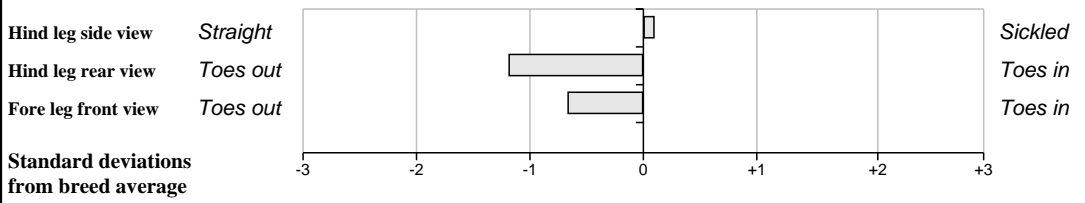

Feet and Leg Descriptions