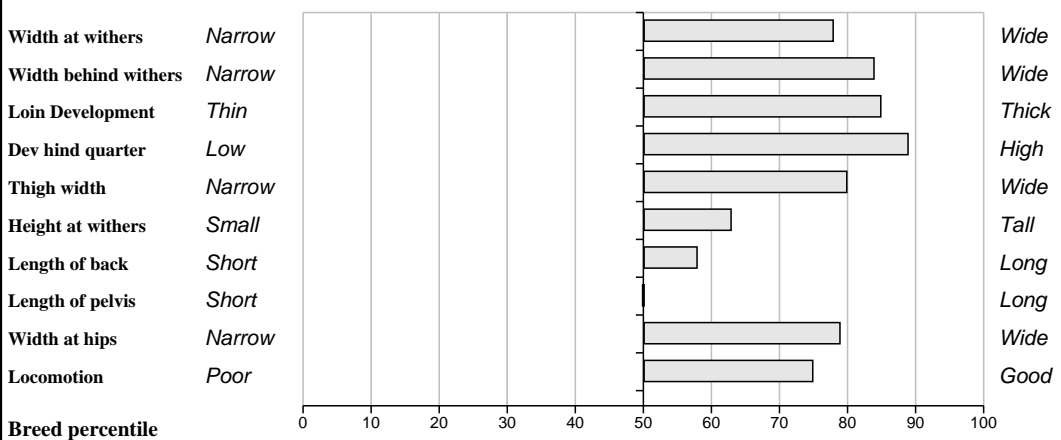

Lot 42 Farmleigh Governor

Breed: Limousin

IE371301390122

DOB: 10-Mar-2011

Male

Owner: Thomas Swaine - Farmleigh Enniscorthy Co Wexford

Sire: Wilodge Tonka (WTA) SBV = €137 (70%)	Oxygene SBV = €73 (32%)	Janvier Isocele
	Wilodge Meclaira SBV = €85 (28%)	Brontemoor Ilkley Newsham Eclaira
Dam: Manorview Annalady IE371341610190 SBV = €73 (38%)	Rubis SBV = €58 (96%)	Joueur Flamenca
	Oakfield Peach SBV = €48 (36%)	Oakfield Monty Oakfield Laural

Parental Average Euro-Star Indexes

% Rank	Star Rating (within breed)	Indexes & Traits	€uro-Value	Data Reliability	Relative Data Reliability Comment
91%	★★★★★	Suckler Beef Value (SBV)	€106	29%	Medium
95%	★★★★★	Weanling Export	€81	27%	Medium
92%	★★★★★	Beef Carcass	€101	24%	Low
82%	★★★★★	Daughter Fertility	€25	15%	Low
19%	★	Daughter Milk	€-25	28%	Medium
Other Key Traits					
38%	★★	Calving Difficulty	5.9%	40%	Medium
82%	★★★★★	Gestation Length		43%	High
70%	★★★★	Docility		25%	Low

Parental Average GROW Traits (Within-Breed Percentiles)

Animal scored. Scores or weaning weights not eligible for evaluation

BLUP Composites (Within Breed)