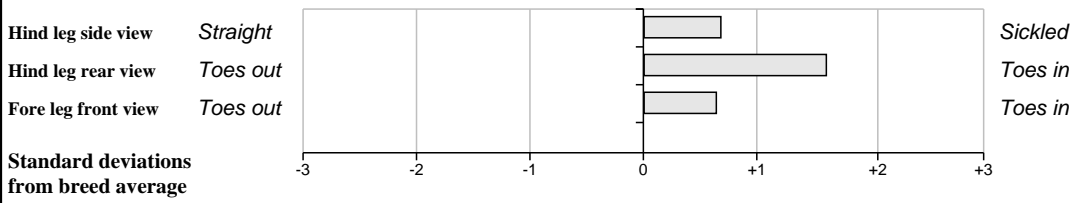

Feet and Leg Descriptions