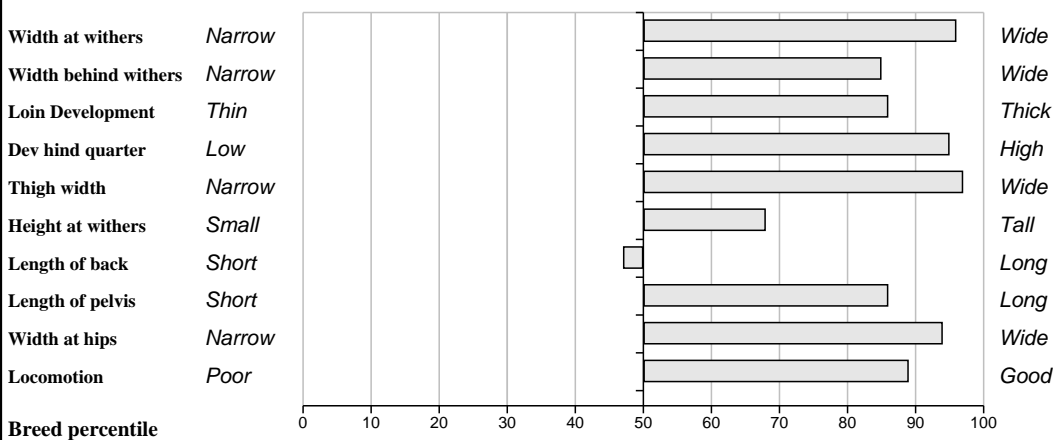

Lot 57 Baileys Gandolf

Breed: Limousin

IE281515250453

DOB: 06-Apr-2011

Male

Owner: Thomas Bailey - Coolcommon Batterstown Co Meath

Sire: Baileys Darwin (IE281515210301) SBV = €88 (45%)	Curraghree Vantheman SBV = €105 (72%)	Meridien Curraghree Sensation
	Baileys Ava SBV = €89 (40%)	Grahams Samson Turquoise
Dam: Dunmore Valerie IE181818830163 SBV = €52 (44%)	Mas Du Clo SBV = €65 (98%)	Bambino Cosette
	Dunmore Lisa SBV = €31 (48%)	Grange Balerno Dunmore Gail

€uro-Star Indexes

% Rank	Star Rating (within breed)	Indexes & Traits	€uro-Value	Data Reliability	Relative Data Reliability Comment
84%	★★★★★	Suckler Beef Value (SBV)	€96	29%	Medium
95%	★★★★★	Weanling Export	€80	39%	High
97%	★★★★★	Beef Carcass	€110	33%	Medium
6%	★	Daughter Fertility	€-46	16%	Medium
49%	★★★	Daughter Milk	€-4	21%	Medium
Other Key Traits					
4%	★	Calving Difficulty	9.1%	39%	Medium
34%	★★	Gestation Length		11%	Low
92%	★★★★★	Docility		42%	Low

GROW Linear Score Evaluation (Within-Breed Percentiles)

Animal scored. Linear scores and weaning weights in evaluations

BLUP Composites (Within Breed)