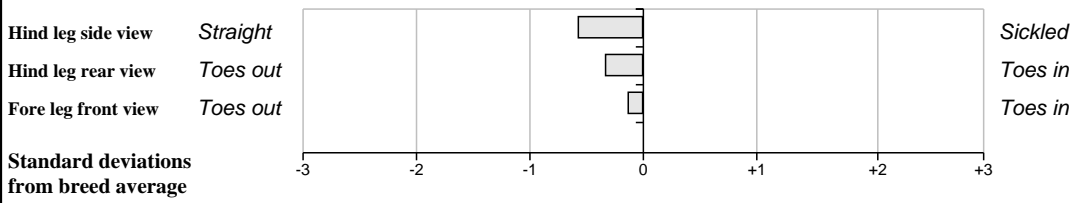

Feet and Leg Descriptions