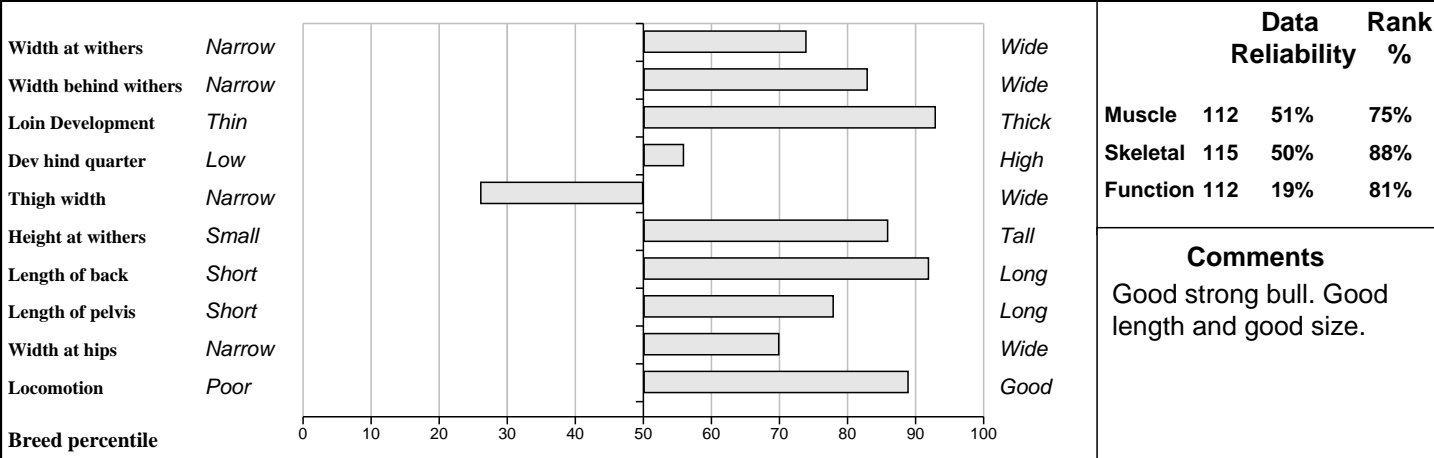

Lot 4   Dungooley Fergal   Breed: Limousin

IE261154230089   DOB: 26-Nov-2010   Twin to Male   Male

Owner: Peter Mcdonnell - Dungooley Kilcurry Dundalk Co Louth

Sire: Lennon Breezer (Et) (F161) SBV = €110 (63%)	Mas Du Clo	SBV = €65 (98%)	Bambino
			Cosette
	Halea	SBV = €106 (39%)	Eclair
			Balea
Dam: Dungooley Charlotte IE261154240049 SBV = €50 (25%)	Amer	SBV = €82 (38%)	Milou-Mn
			Reserpine
	Dungooley Ulrike	SBV = €37 (37%)	Pelletstown Pompernel Et
			Ballynerrin Nerika

€uro-Star Indexes

% Rank	Star Rating (within breed)	Indexes & Traits	€uro-Value	Data Reliability	Relative Data Reliability Comment
72%	★★★★	Suckler Beef Value (SBV)	€83	26%	Medium
91%	★★★★★	Weanling Export	€76	39%	High
63%	★★★★	Beef Carcass	€82	34%	Medium
66%	★★★★	Daughter Fertility	€11	16%	Medium
69%	★★★★	Daughter Milk	€9	21%	Medium

Other Key Traits

N/A	N/A	Calving Difficulty	23%	Too Low
34%	★★	Gestation Length	14%	Low
94%	★★★★★	Docility	43%	Medium

GROW Linear Score Evaluation (Within-Breed Percentiles)

Animal scored. Linear scores and weaning weights in evaluations

BLUP Composites (Within Breed)