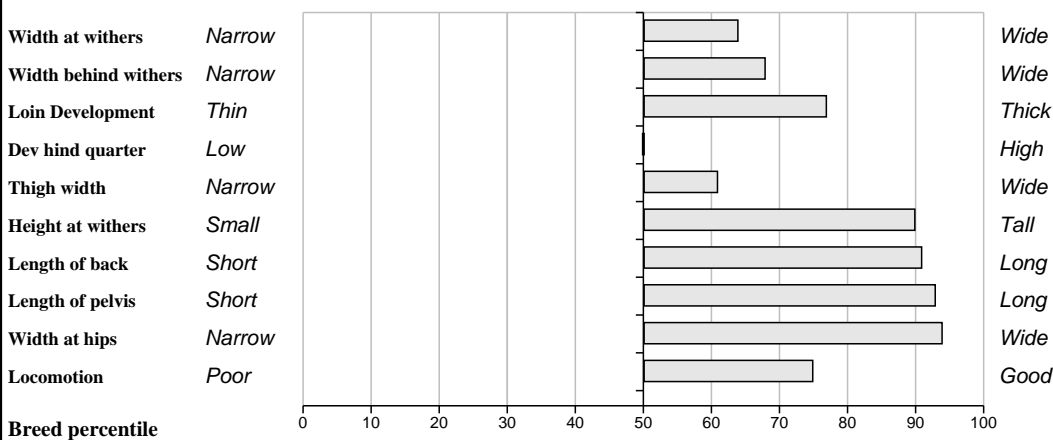

Lot 20 Ardlea Glen

Breed: Limousin

IE221064591008

DOB: 16-Jan-2011

Male

Owner: Daniel Tynan - Beechhill Farm Doon Mountrath Co Laois

Sire: Picador (S599) SBV = €112 (71%)	Jersey	SBV = €84 (68%)	Expert
			Flamande
	Ingrid	SBV = €96 (24%)	Caid
			Rosette
Dam: Uruguay FR8603133893 SBV = €103 (30%)	Pompier	SBV = €134 (39%)	Leopard
			Jorie
	Noisette B	SBV = €15 (14%)	Jordy
			Desserte

€uro-Star Indexes

% Rank	Star Rating (within breed)	Indexes & Traits	€uro-Value	Data Reliability	Relative Data Reliability Comment
97%	★★★★★	Suckler Beef Value (SBV)	€124	35%	High
86%	★★★★★	Weanling Export	€73	42%	High
90%	★★★★★	Beef Carcass	€99	38%	High
98%	★★★★★	Daughter Fertility	€63	16%	Medium
58%	★★★	Daughter Milk	€2	29%	Medium
Other Key Traits					
41%	★★★	Calving Difficulty	5.8%	40%	Medium
99%	★★★★★	Gestation Length		42%	High
61%	★★★★	Docility		43%	Medium

GROW Linear Score Evaluation (Within-Breed Percentiles)

Animal scored. Linear scores and weaning weights in evaluations

BLUP Composites (Within Breed)