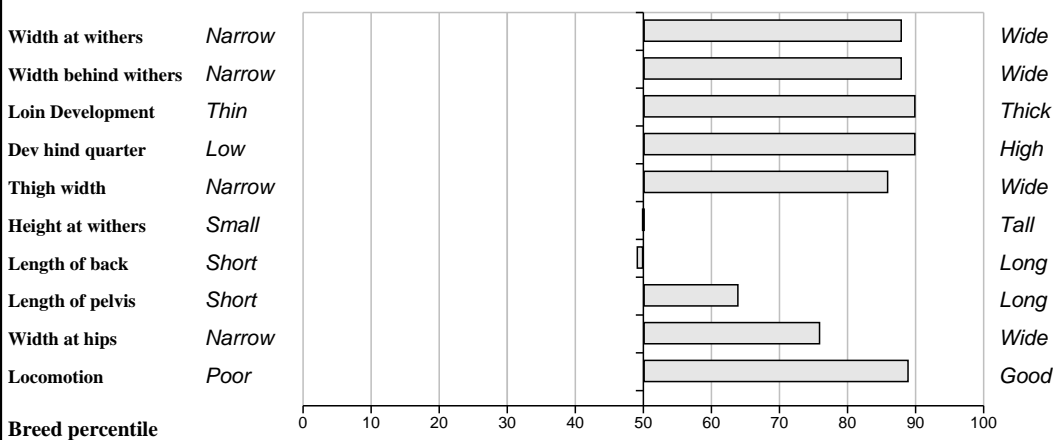

Lot 36 Farmleigh Gecko

Breed: Limousin

IE371301340118

DOB: 26-Feb-2011

Male

Owner: Thomas Swaine - Farmleigh Enniscorthy Co Wexford

Sire: Kiltartan Daniel (IE182526040328) SBV = €78 (45%)	Mas Du Clo SBV = €65 (98%)	Bambino
		Cosette
	Kiltartan Samantha SBV = €62 (48%)	Dauphin
		Kiltartan Mary
Dam: Galbally B 380 IE371218370380 SBV = €103 (33%)	Nexen SBV = €140 (70%)	Joueur
		Giroflee
	Galbally Seniorita SBV = €77 (50%)	Dauphin
		Millknock Naomi

Parental Average Euro-Star Indexes

% Rank	Star Rating (within breed)	Indexes & Traits	€uro-Value	Data Reliability	Relative Data Reliability Comment
81%	★★★★★	Suckler Beef Value (SBV)	€92	21%	Low
N/A	N/A	Weanling Export	N/A	17%	Too Low
N/A	N/A	Beef Carcass	N/A	17%	Too Low
57%	★★★	Daughter Fertility	€4	15%	Low
64%	★★★★	Daughter Milk	€5	17%	Medium
Other Key Traits					
82%	★★★★★	Calving Difficulty	4.3%	37%	Low
46%	★★★	Gestation Length		19%	Medium
70%	★★★★	Docility		17%	Low

Parental Average GROW Traits (Within-Breed Percentiles)

Animal scored. Scores or weaning weights not eligible for evaluation

BLUP Composites (Within Breed)