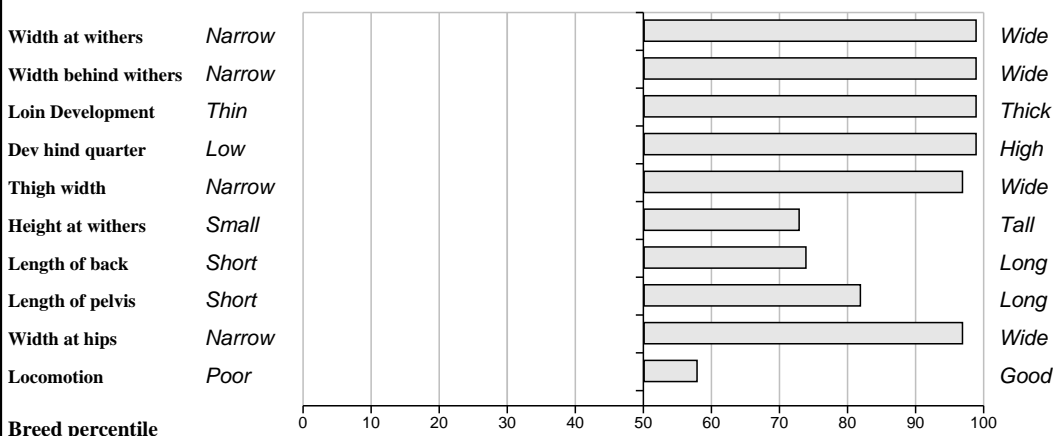

Lot 54 Elegante Golden Eye **Breed: Limousin**

IE341510070191 **DOB: 01-Apr-2011** **Male**

Owner: Michael Kinane - Ballyglass Tipperary Co Tipperary

Sire: Sympa (SYP) SBV = €139 (88%)	Octopus SBV = €121 (48%)	Haricot
		Justine
	Operette SBV = €94 (39%)	Genial
		Lavande
Dam: Elegante Dawn IE341510080151 SBV = €84 (34%)	Ocean SBV = €71 (83%)	Espoir
		Gloria
	Milbrook Roe Et SBV = €96 (51%)	Greensons Gigolo
		Milbrook Dawn Et

€uro-Star Indexes

% Rank	Star Rating (within breed)	Indexes & Traits	€uro-Value	Data Reliability	Relative Data Reliability Comment
97%	★★★★★	Suckler Beef Value (SBV)	€124	35%	High
99%	★★★★★	Weanling Export	€94	43%	High
97%	★★★★★	Beef Carcass	€112	38%	High
77%	★★★★	Daughter Fertility	€20	18%	Medium
72%	★★★★	Daughter Milk	€12	25%	Medium
Other Key Traits					
13%	★	Calving Difficulty	7.3%	40%	Medium
42%	★★★	Gestation Length		27%	Medium
87%	★★★★★	Docility		30%	Low

GROW Linear Score Evaluation (Within-Breed Percentiles)
Animal scored. Linear scores and weaning weights in evaluations

BLUP Composites (Within Breed)