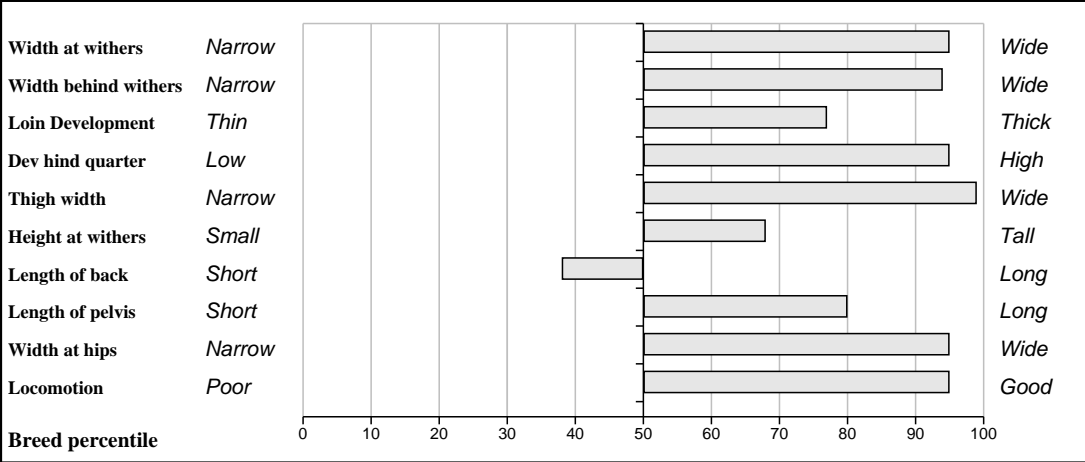

Lot 60 Carwin Gulliver

Breed: Limousin

IE121133310263

DOB: 17-Apr-2011

Male

Owner: Raymond Carolan - Elm Bank Drive Cavan Co Cavan

Sire: Roundhill Saturn Et (RHN) SBV = €137 (76%)	Ideal 23 SBV = €113 (93%)	Flasch Disette
	Roundhill Meridian Et SBV = €97 (59%)	Geant F084 Leny
	Grange Balerno SBV = €33 (94%)	Talent Rose
Dam: Carwin Ruth IE121133360061 SBV = €106 (48%)	Luttrellstown Kate SBV = €96 (51%)	Milbrook Handsome Luttrellstown Flossie

€uro-Star Indexes

% Rank	Star Rating (within breed)	Indexes & Traits	€uro-Value	Data Reliability	Relative Data Reliability Comment
97%	★★★★★	Suckler Beef Value (SBV)	€125	35%	High
99%	★★★★★	Weanling Export	€94	46%	High
98%	★★★★★	Beef Carcass	€115	40%	High
62%	★★★★	Daughter Fertility	€8	25%	Medium
19%	★	Daughter Milk	€-25	32%	High
Other Key Traits					
22%	★★	Calving Difficulty	6.6%	41%	Medium
98%	★★★★★	Gestation Length		19%	Medium
95%	★★★★★	Docility		45%	Medium

GROW Linear Score Evaluation (Within-Breed Percentiles)
Animal scored. Linear scores and weaning weights in evaluations

BLUP Composites (Within Breed)