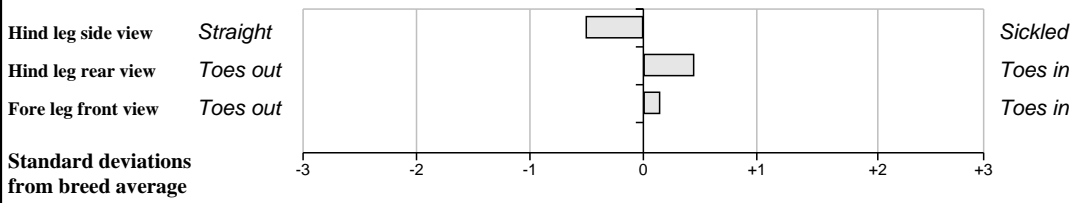

Feet and Leg Descriptions