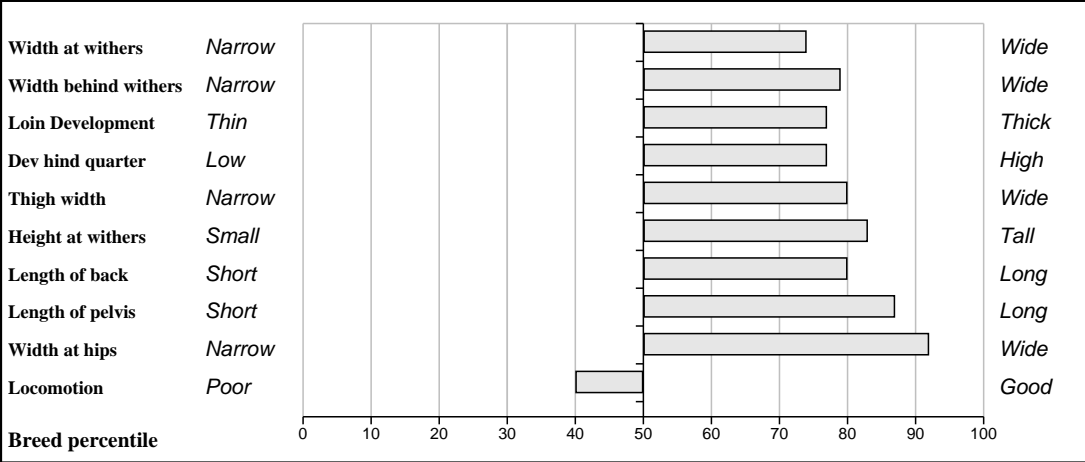

Lot 8 Brooklands F 0979 Breed: Limousin

IE141475480979 DOB: 21-Dec-2010 Male

Owner: Clive Jennings - Boulteen Enniskeane Co Cork

Sire: Milbrook Dartangan Et (MBP) SBV = €114 (82%)	Wilodge Vantastic SBV = €147 (80%)	Wilodge Tonka Ravenelle
	Milbrook Kathryn SBV = €112 (62%)	Broadmeadows Cannon Milbrook Freda
Dam: Kylea Alexis IE182511040123 SBV = €50 (37%)	Highlander SBV = €83 (98%)	Villy Baronne
	Kylea Una SBV = €32 (32%)	Litron Doolin Love

€uro-Star Indexes

% Rank	Star Rating (within breed)	Indexes & Traits	€uro-Value	Data Reliability	Relative Data Reliability Comment
78%	★★★★	Suckler Beef Value (SBV)	€88	37%	High
71%	★★★★	Weanling Export	€66	44%	High
79%	★★★★	Beef Carcass	€90	36%	High
53%	★★★	Daughter Fertility	€1	19%	Medium
20%	★★	Daughter Milk	€-24	20%	Medium
Other Key Traits					
53%	★★★	Calving Difficulty	5.3%	42%	High
95%	★★★★★	Gestation Length		49%	High
61%	★★★★	Docility		28%	Low

GROW Linear Score Evaluation (Within-Breed Percentiles)
Animal scored. Linear scores and weaning weights in evaluations

BLUP Composites (Within Breed)