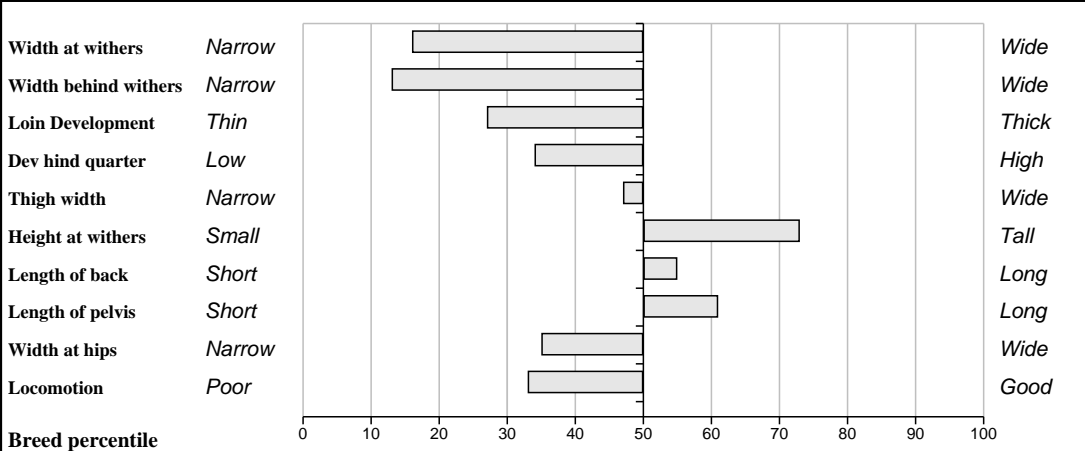

Lot 14 Wood Road Ger Et

Breed: Limousin

IE241241661235

DOB: 02-Jan-2011

Male

Owner: Noel Fennessy - Woodroad Castleconnell Co Limerick

Sire: Cloughhead Umpire (UPI) SBV = €82 (58%)	Petunia	SBV = €72 (25%)	Malibu
	Gascogne	SBV = €42 (19%)	Gatine
Dam: Ardnacrusha Violet (Et) IE131668030303 SBV = €12 (48%)	Festin	SBV = €25 (86%)	Espagnol
			Bavette
	0165 Maguy	SBV = €24 (48%)	Chouchou
			Attica
			Jovial
			Hasley

€uro-Star Indexes

% Rank	Star Rating (within breed)	Indexes & Traits	€uro-Value	Data Reliability	Relative Data Reliability Comment
30%	★★	Suckler Beef Value (SBV)	€54	29%	Medium
44%	★★★	Weanling Export	€58	43%	High
36%	★★	Beef Carcass	€70	35%	High
49%	★★★	Daughter Fertility	€-2	11%	Low
5%	★	Daughter Milk	€-46	27%	Medium
Other Key Traits					
N/A	N/A	Calving Difficulty		29%	Too Low
51%	★★★	Gestation Length		23%	Medium
91%	★★★★★	Docility		44%	Medium

GROW Linear Score Evaluation (Within-Breed Percentiles)
Animal scored. Linear scores and weaning weights in evaluations

BLUP Composites (Within Breed)