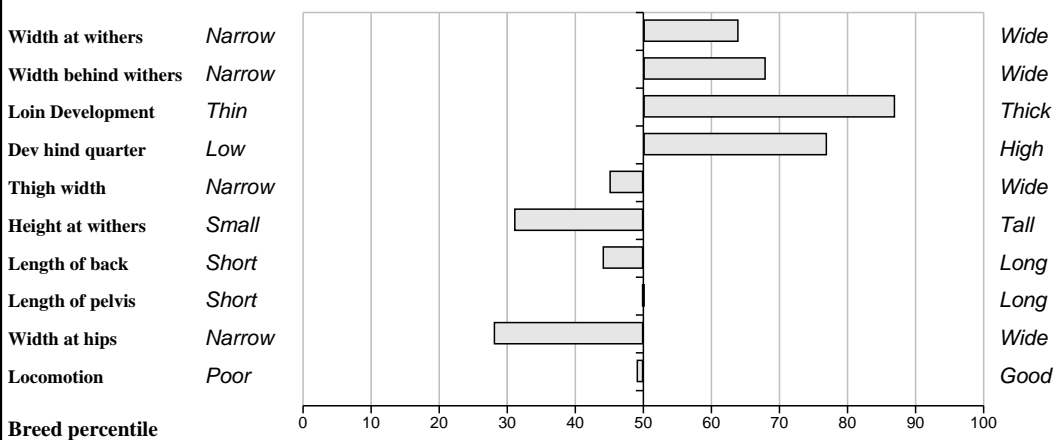

Lot 13 Keltic Gladiator

Breed: Limousin

IE281673750049

DOB: 01-Jan-2011

Male

Owner: Ms. Teleri Thomas - Clongriffin Enfield Co Meath

Sire: Univers 566 (S839) SBV = €78 (36%)	Simbad SBV = €62 (36%)	Ferry
		Jaffna
	Pauline638 SBV = €95 (28%)	Dauphin
		Giroflee
Dam: Cwmpedran Briony UK745993300057 SBV = €108 (20%)	Bapton Javelin SBV = €79 (33%)	Gladiator
		Bapton Greta
	Cwmpedran Telyn SBV = €132 (29%)	Cloughhead Lord
		Cwmpedran Nest

€uro-Star Indexes

% Rank	Star Rating (within breed)	Indexes & Traits	€uro-Value	Data Reliability	Relative Data Reliability Comment
58%	★★★	Suckler Beef Value (SBV)	€73	21%	Low
42%	★★★	Weanling Export	€57	38%	High
34%	★★	Beef Carcass	€69	27%	Medium
N/A	N/A	Daughter Fertility	N/A	7%	Too Low
55%	★★★	Daughter Milk	€-1	20%	Medium
Other Key Traits					
N/A	N/A	Calving Difficulty		23%	Too Low
N/A	N/A	Gestation Length		4%	Too Low
10%	★	Docility		35%	Low

GROW Linear Score Evaluation (Within-Breed Percentiles)

Animal scored. Linear scores and weaning weights in evaluations

BLUP Composites (Within Breed)