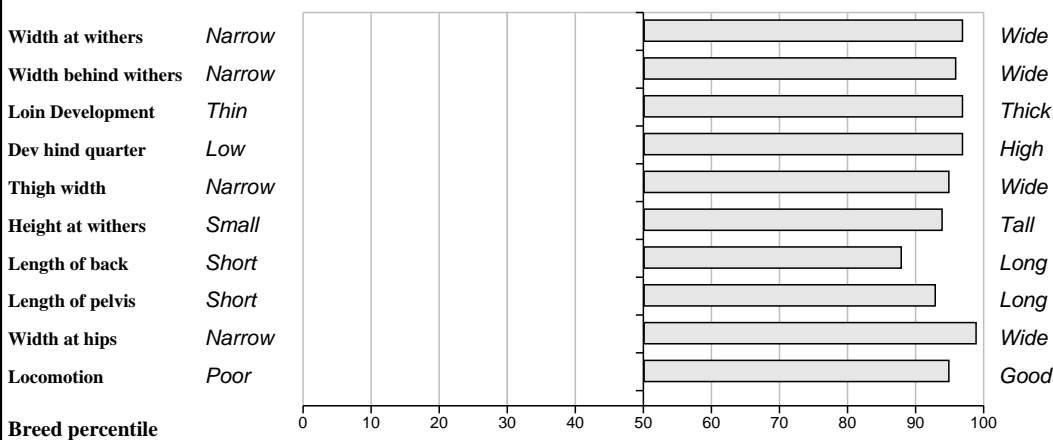

Lot 62 Keeltown Gerard

Breed: Limousin

IE251079870179

DOB: 24-Apr-2011

Male

Owner: Brendan Hanley - Keelagues Edgeworthstown Co Longford

Sire: Wilodge Vantastic (VTI) SBV = €147 (80%)	Wilodge Tonka SBV = €137 (70%)	Oxygene
		Wilodge Meclair
	Ravenelle SBV = €93 (31%)	Jersey
		Isabelle
Dam: Riverdale Viola IE121402060352 SBV = €120 (40%)	Gamin SBV = €22 (97%)	Delta
		Digitale
	Woodview Nancy SBV = €157 (48%)	Faignant
		Curragrange Daffodil

Parental Average Euro-Star Indexes

% Rank	Star Rating (within breed)	Indexes & Traits	€uro-Value	Data Reliability	Relative Data Reliability Comment
98%	★★★★★	Suckler Beef Value (SBV)	€134	30%	Medium
99%	★★★★★	Weanling Export	€95	32%	Medium
99%	★★★★★	Beef Carcass	€124	30%	Medium
96%	★★★★★	Daughter Fertility	€52	17%	Medium
7%	★	Daughter Milk	€-42	33%	High
Other Key Traits					
14%	★	Calving Difficulty	7.2%	37%	Low
57%	★★★	Gestation Length		29%	Medium
99%	★★★★★	Docility		35%	Low

Parental Average GROW Traits (Within-Breed Percentiles)
Animal scored. Scores or weaning weights not eligible for evaluation

BLUP Composites (Within Breed)