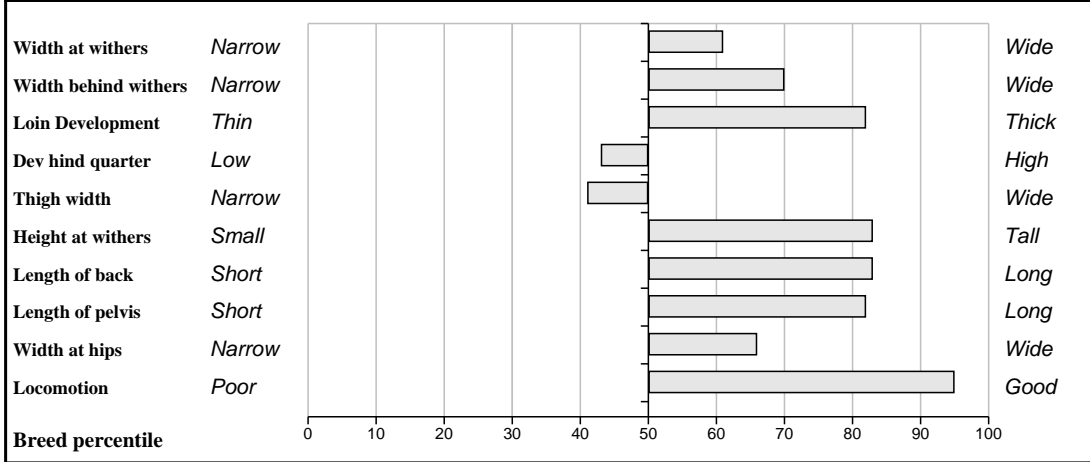

Lot 16 Donnelly George

Breed: Limousin

IE271897710240

DOB: 03-Jan-2011

Male

Owner: Mr. Anthony Donnelly - Ballyglass Scardaune Claremorris Co Mayo

Sire: Milbrook Tanko (TKO) SBV = €104 (98%)	Mas Du Clo SBV = €65 (98%)	Bambino Cosette
	Milbrook Monique Et SBV = €112 (67%)	Broadmeadows Cannon Milbrook Freda
Dam: Donnelly Daisy IE271897740202 SBV = €90 (34%)	Ronick Hawk SBV = €122 (94%)	Broadmeadows Cannon Ronick Esther
	Castlevieu Rouge SBV = €66 (46%)	Ferry Castlevieu Janine Et

Parental Average Euro-Star Indexes

% Rank	Star Rating (within breed)	Indexes & Traits	€uro-Value	Data Reliability	Relative Data Reliability Comment
86%	★★★★★	Suckler Beef Value (SBV)	€98	32%	Medium
77%	★★★★	Weanling Export	€68	30%	Medium
90%	★★★★★	Beef Carcass	€99	30%	Medium
75%	★★★★	Daughter Fertility	€19	26%	High
89%	★★★★★	Daughter Milk	€29	29%	Medium
Other Key Traits					
5%	★	Calving Difficulty	8.7%	41%	Medium
24%	★★	Gestation Length		28%	Medium
31%	★★	Docility		31%	Low

Parental Average GROW Traits (Within-Breed Percentiles)
Animal scored. Scores or weaning weights not eligible for evaluation

BLUP Composites (Within Breed)