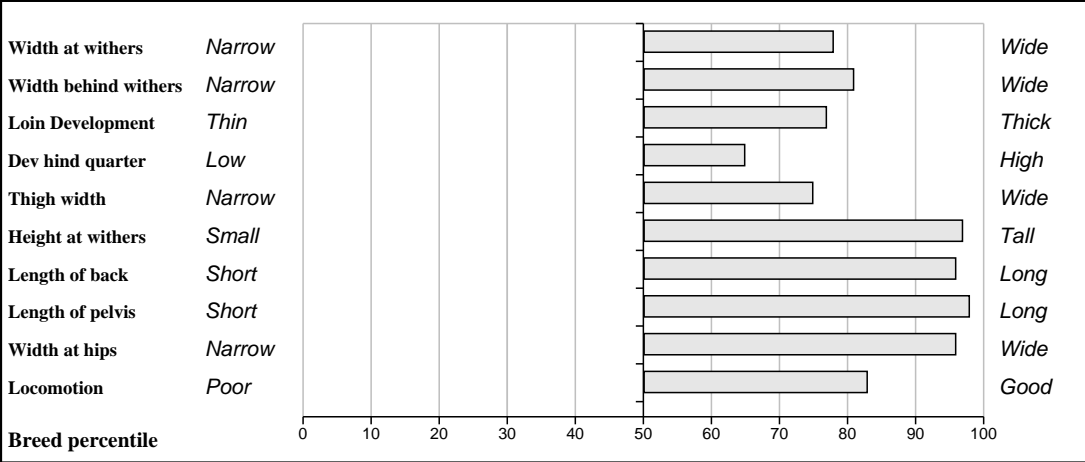

Lot 41 Ardlea Golan **Breed: Limousin**

IE221064531019 **DOB: 08-Mar-2011** **Male**

Owner: Daniel Tynan - Beechhill Farm Doon Mountrath Co Laois

Sire: Vison (VZN) SBV = €52 (84%)	Nino	SBV = €50 (31%)	Lino
			Justice
	Ritournell	SBV = €73 (35%)	Nectar
			Nostalgie
Dam: Elite Bopeep (Et) IE221062780563 SBV = €137 (38%)	Tatar B	SBV = €90 (81%)	Omisb
			Nuit B
	Elite Vesi (Et)	SBV = €89 (45%)	F382 Pinson
			F039 Sequoia

€uro-Star Indexes

% Rank	Star Rating (within breed)	Indexes & Traits	€uro-Value	Data Reliability	Relative Data Reliability Comment
95%	★★★★★	Suckler Beef Value (SBV)	€118	35%	High
95%	★★★★★	Weanling Export	€81	44%	High
97%	★★★★★	Beef Carcass	€112	40%	High
55%	★★★	Daughter Fertility	€3	18%	Medium
90%	★★★★★	Daughter Milk	€32	23%	Medium
Other Key Traits					
5%	★	Calving Difficulty	8.8%	42%	High
52%	★★★	Gestation Length		26%	Medium
61%	★★★★	Docility		46%	Medium

GROW Linear Score Evaluation (Within-Breed Percentiles)

Animal scored. Linear scores and weaning weights in evaluations

BLUP Composites (Within Breed)