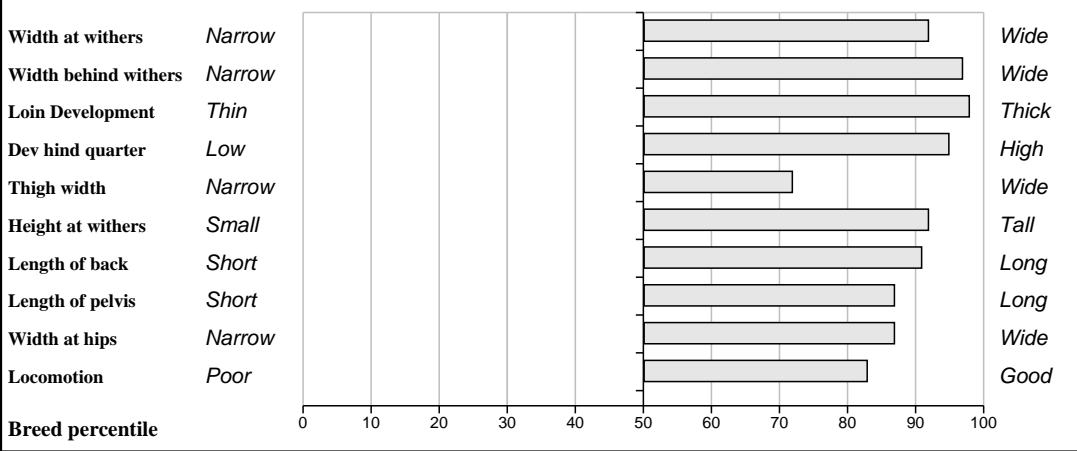

Lot 68 Carwin Gutso **Breed: Limousin**

IE121133330265 **DOB: 08-May-2011** **Male**

Owner: Raymond Carolan - Elm Bank Drive Cavan Co Cavan

Sire: Wilodge Vantastic (VTI) SBV = €147 (80%)	Wilodge Tonka SBV = €137 (70%)	Oxygene
		Wilodge Meclaira
	Ravenelle SBV = €93 (31%)	Jersey
		Isabelle
Dam: Carwin Vrac IE121133370137 SBV = €66 (37%)	Roundhill Saturn Et SBV = €137 (76%)	Ideal 23
		Roundhill Meridian Et
	Carwin Icos SBV = €16 (45%)	Grange Balerno
		Ronick Diamond

€uro-Star Indexes

% Rank	Star Rating (within breed)	Indexes & Traits	€uro-Value	Data Reliability	Relative Data Reliability Comment
94%	★★★★★	Suckler Beef Value (SBV)	€112	33%	Medium
99%	★★★★★	Weanling Export	€93	43%	High
97%	★★★★★	Beef Carcass	€110	37%	High
88%	★★★★★	Daughter Fertility	€33	19%	Medium
2%	★	Daughter Milk	€-57	28%	Medium

Other Key Traits

27%	★★	Calving Difficulty	6.4%	35%	Low
83%	★★★★★	Gestation Length		27%	Medium
94%	★★★★★	Docility		44%	Medium

GROW Linear Score Evaluation (Within-Breed Percentiles)

Animal scored. Linear scores and weaning weights in evaluations

BLUP Composites (Within Breed)