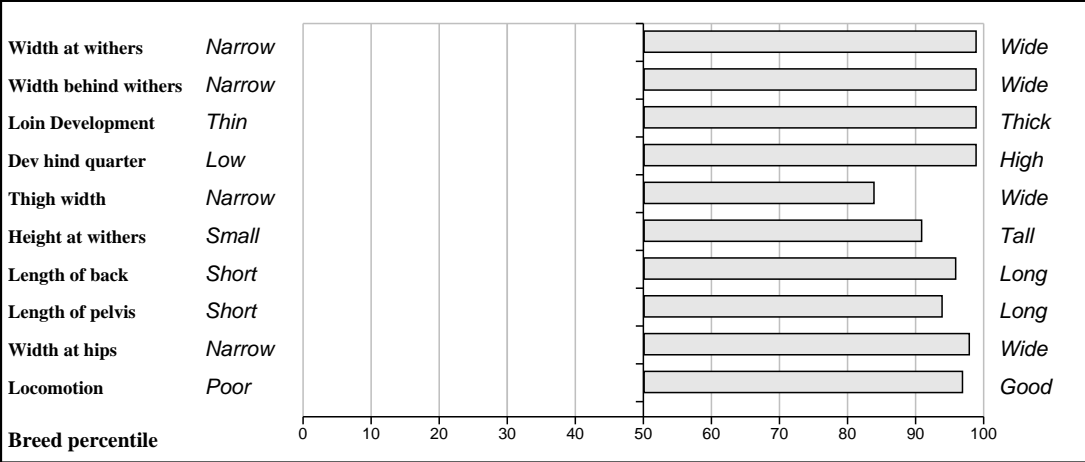

Lot 50 Mount Scott Gregory **Breed: Limousin**

IE131306680531 **DOB: 26-Mar-2011** **Male**

Owner: Michael Sexton - Aheybridge Mullagh Ennis Co Clare

Sire: Mount Scott Dessie Et (IE131306640437) SBV = €114 (44%)	Mas Du Clo SBV = €65 (98%)	Bambino
		Cosette
Dam: Hill Top Dun Drum IE131495140169 SBV = €136 (29%)	Aran SBV = €97 (35%)	Milou-Mn
		Imola
	Sympa SBV = €139 (88%)	Octopus
		Operette
	Ballykincurra SBV = €96 (37%)	Pelletstown Newman
	Apple	Ballykincurra Tizzy

€uro-Star Indexes

% Rank	Star Rating (within breed)	Indexes & Traits	€uro-Value	Data Reliability	Relative Data Reliability Comment
99%	★★★★★	Suckler Beef Value (SBV)	€158	25%	Low
99%	★★★★★	Weanling Export	€108	31%	Medium
99%	★★★★★	Beef Carcass	€141	28%	Medium
50%	★★★	Daughter Fertility	€-1	13%	Low
22%	★★	Daughter Milk	€-23	16%	Low

Other Key Traits

91%	★★★★★	Calving Difficulty	3.8%	34%	Low
20%	★	Gestation Length		12%	Low
50%	★★★	Docility		40%	Low

GROW Linear Score Evaluation (Within-Breed Percentiles)

Animal scored. Linear scores and weaning weights in evaluations

BLUP Composites (Within Breed)