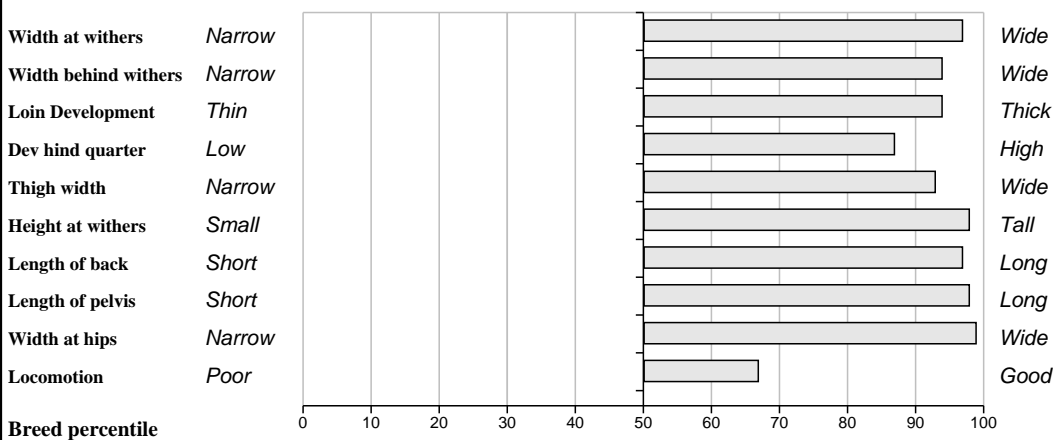

Lot 17 Currane Gambler

Breed: Limousin

IE271738760374

DOB: 05-Jan-2011

Male

Owner: Patrick Mckeown - Currane Ballyvary Castlebar Co Mayo

Sire: Cloughhead Umpire (UPI) SBV = €82 (58%)	Petunia	SBV = €72 (25%)	Malibu
			Gatine
	Gascogne	SBV = €42 (19%)	Espagnol
			Bavette
Dam: Currane Carol IE271738720288 SBV = €112 (36%)	Ramses	SBV = €107 (91%)	Nestor
			Melodie
	Currane Ulna	SBV = €50 (37%)	Imperial
			Glenisla Ramona

€uro-Star Indexes

% Rank	Star Rating (within breed)	Indexes & Traits	€uro-Value	Data Reliability	Relative Data Reliability Comment
98%	★★★★★	Suckler Beef Value (SBV)	€133	30%	Medium
98%	★★★★★	Weanling Export	€89	43%	High
99%	★★★★★	Beef Carcass	€128	33%	Medium
80%	★★★★★	Daughter Fertility	€24	13%	Low
24%	★★	Daughter Milk	€-21	21%	Medium
Other Key Traits					
27%	★★	Calving Difficulty	6.3%	40%	Medium
23%	★★	Gestation Length		22%	Medium
89%	★★★★★	Docility		40%	Low

GROW Linear Score Evaluation (Within-Breed Percentiles)

Animal scored. Linear scores and weaning weights in evaluations

BLUP Composites (Within Breed)