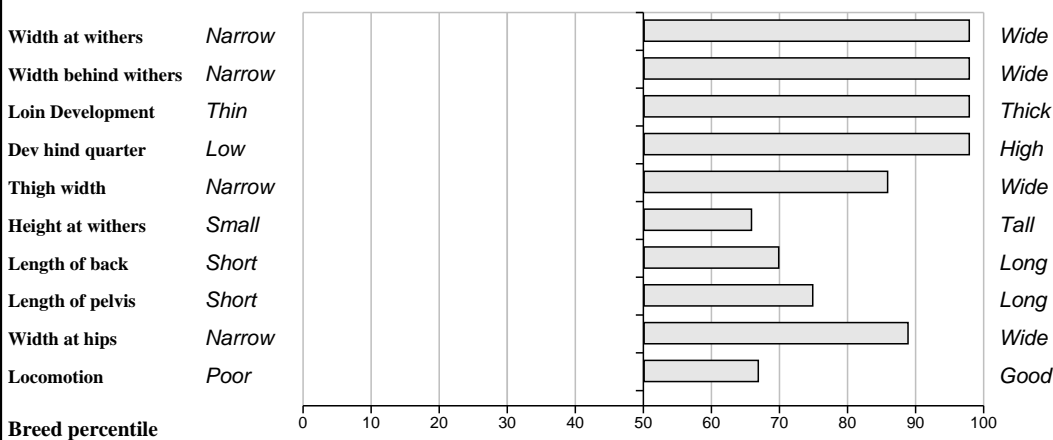

Lot 63 Newtown George

Breed: Limousin

IE231230650505

DOB: 24-Apr-2011

Male

Owner: Stanley Richardson - Newtowngore Leitrim Co Leitrim

Sire: Ampertaine Commander (APM) SBV = €129 (54%)	Glenrock Ventura SBV = €105 (32%)	Glenrock Spartacus
	Ampertaine Annabella SBV = €114 (37%)	Glenrock Saspirilla
Dam: Newtown Dixie IE231230650439 SBV = €88 (30%)	Newtown Bonser 1 (Et) SBV = €85 (46%)	Mas Du Clo
		Castleview Rub
	Curraghree Butterfly SBV = €69 (36%)	Espoir
		Lisnacran Sasha

€uro-Star Indexes

% Rank	Star Rating (within breed)	Indexes & Traits	€uro-Value	Data Reliability	Relative Data Reliability Comment
96%	★★★★★	Suckler Beef Value (SBV)	€119	31%	Medium
98%	★★★★★	Weanling Export	€89	41%	High
89%	★★★★★	Beef Carcass	€98	31%	Medium
N/A	N/A	Daughter Fertility	N/A	9%	Too Low
91%	★★★★★	Daughter Milk	€33	21%	Medium
Other Key Traits					
44%	★★★	Calving Difficulty	5.7%	38%	Medium
3%	★	Gestation Length		41%	High
89%	★★★★★	Docility		40%	Low

GROW Linear Score Evaluation (Within-Breed Percentiles)

Animal scored. Linear scores and weaning weights in evaluations

BLUP Composites (Within Breed)