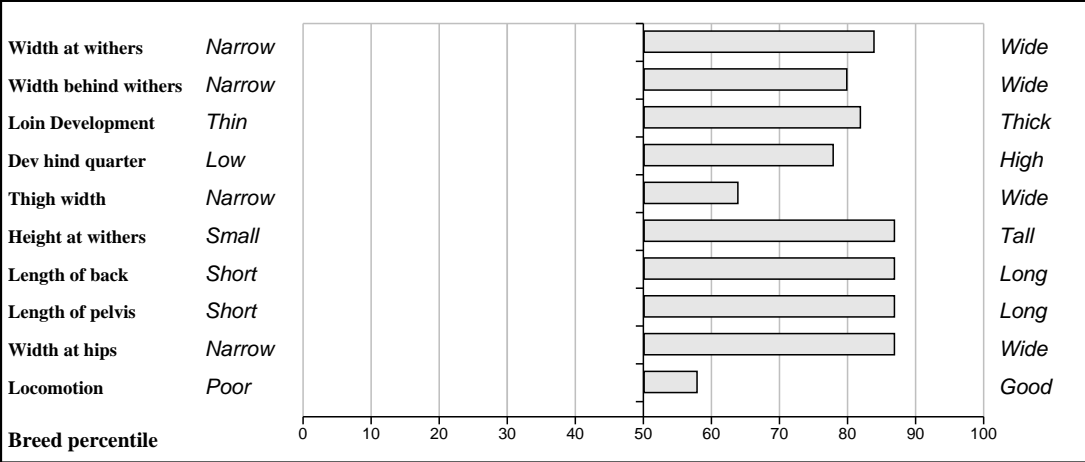

Lot 9   Asheburn Francis   Breed: Limousin

IE201347050310   DOB: 22-Dec-2010   Male

Owner: Frank Byrne - Hodgestown Upper Donadea Naas Co Kildare

Sire: Sympa (SYP) SBV = €139 (88%)	Octopus	SBV = €121 (48%)	Haricot
			Justine
	Operette	SBV = €94 (39%)	Genial
			Lavande
Dam: Castleview Cathy IE191567110441 SBV = €69 (38%)	Omer-Mn	SBV = €76 (83%)	Honteux
			Fidele
	Castleview Myra	SBV = €86 (53%)	Geant
			Castleview Janine Et

Parental Average Euro-Star Indexes

% Rank	Star Rating (within breed)	Indexes & Traits	€uro-Value	Data Reliability	Relative Data Reliability Comment
83%	★★★★★	Suckler Beef Value (SBV)	€93	30%	Medium
92%	★★★★★	Weanling Export	€77	29%	Medium
85%	★★★★★	Beef Carcass	€95	29%	Medium
94%	★★★★★	Daughter Fertility	€43	19%	Medium
47%	★★★	Daughter Milk	€-6	24%	Medium
Other Key Traits					
6%	★	Calving Difficulty	8.3%	42%	High
39%	★★	Gestation Length		27%	Medium
78%	★★★★	Docility		30%	Low

Parental Average GROW Traits (Within-Breed Percentiles)
Animal scored. Scores or weaning weights not eligible for evaluation

BLUP Composites (Within Breed)