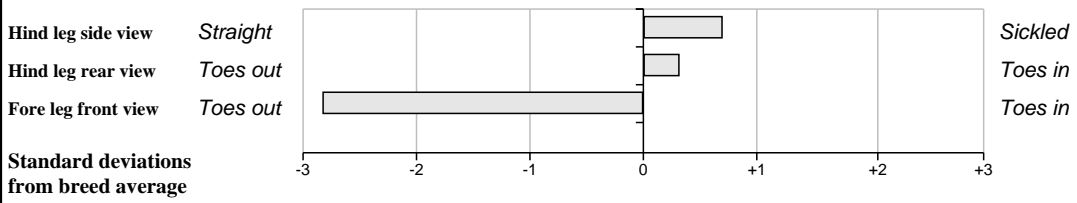

Feet and Leg Descriptions