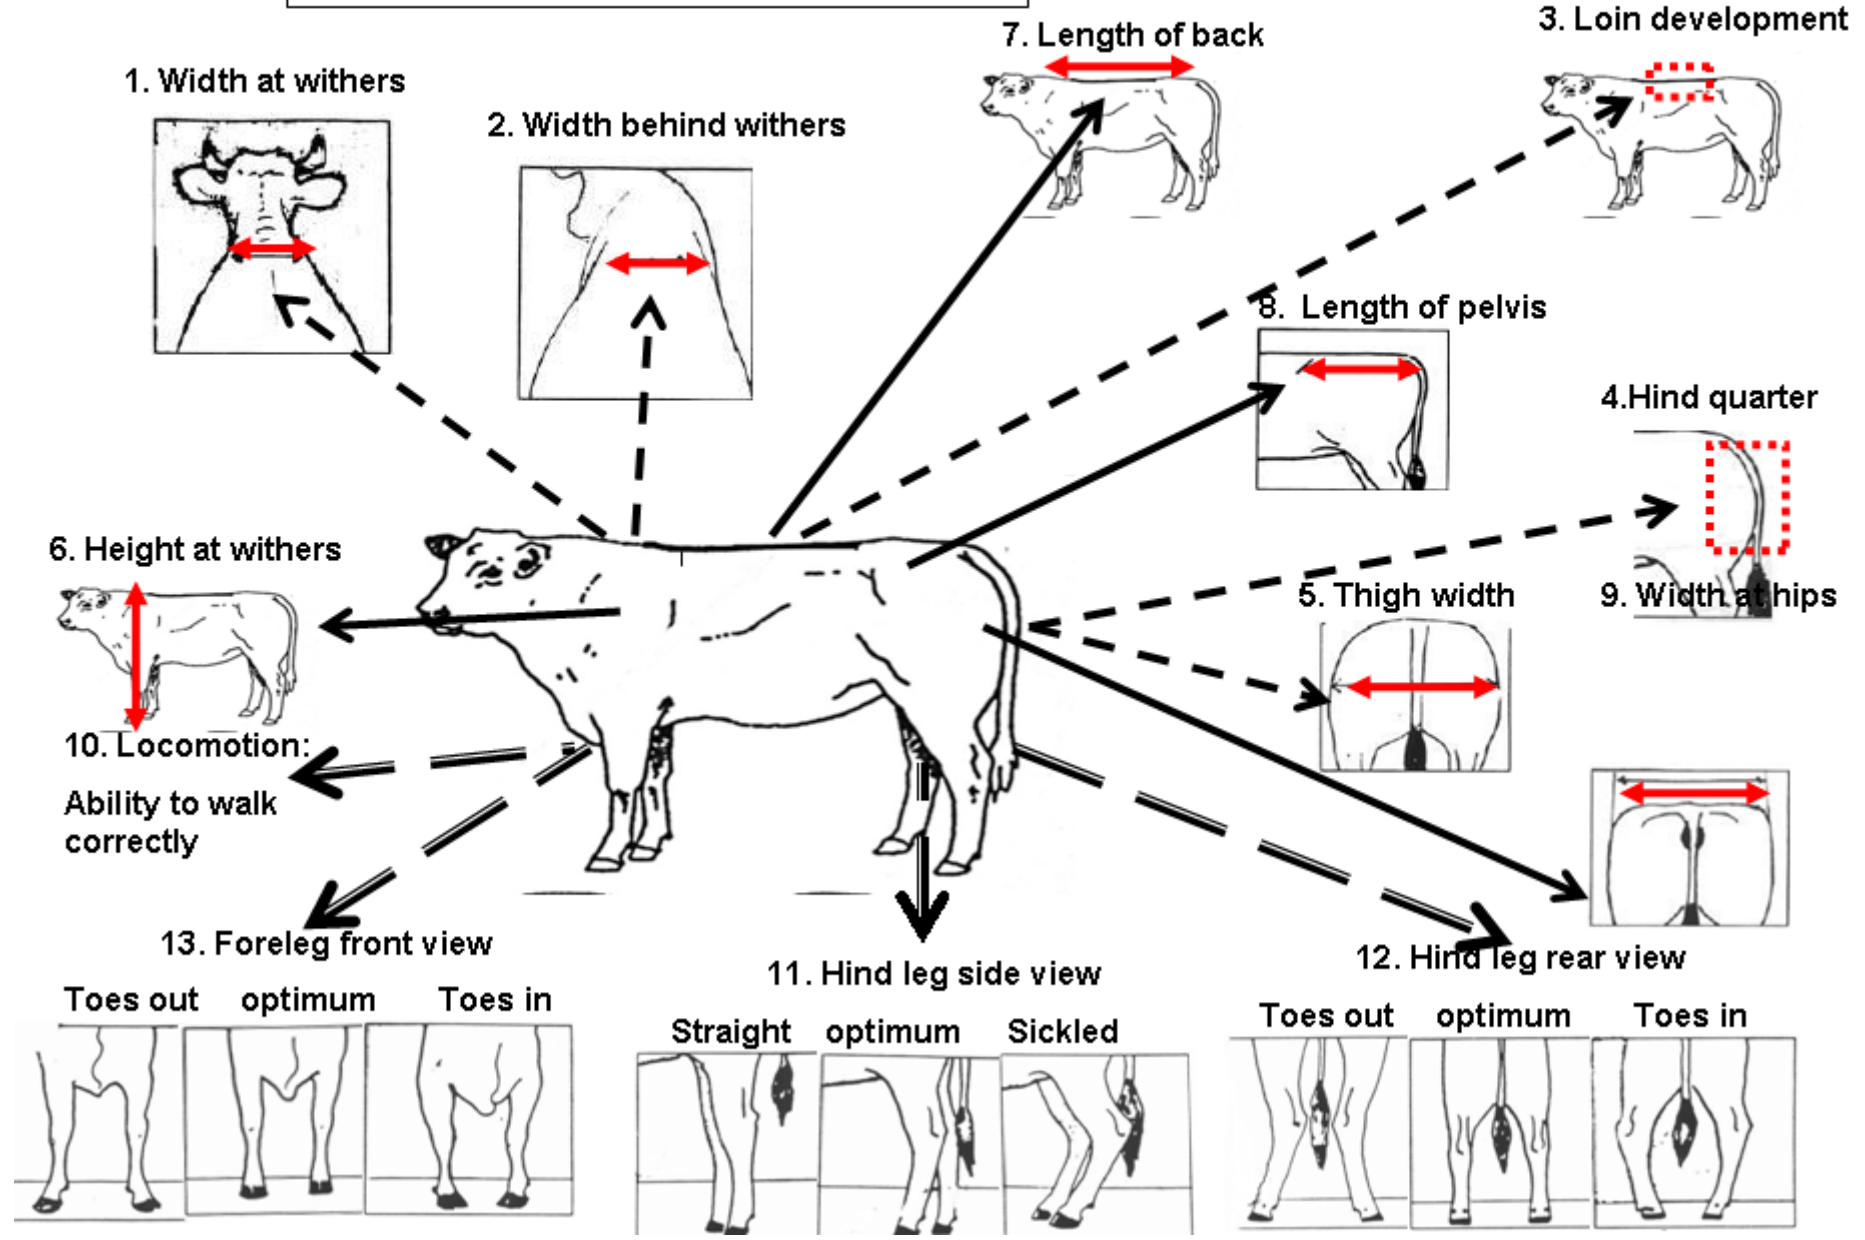

Muscle = 1 + 2 + 3(x2) + 4 + 5
Skeletal = 6(x2) + 7 + 8 + 9
Functional = 10 + 11 + 12 + 13