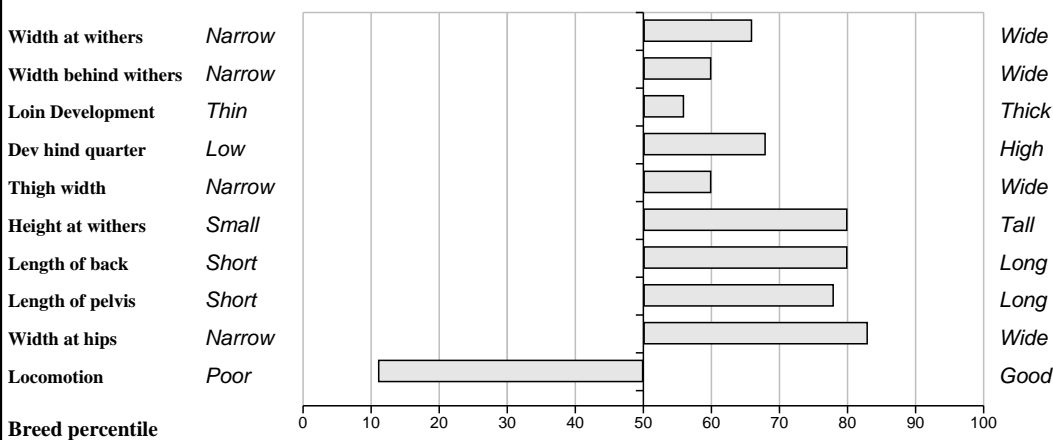

Lot 37 Baileys Gabriel

Breed: Limousin

IE281515270447

DOB: 27-Feb-2011

Male

Owner: Thomas Bailey - Coolcommon Batterstown Co Meath

Sire: Queenshead Altea (S593) SBV = €126 (72%)	Greensons Gigolo SBV = €48 (73%)	Titan
		Surprise
	Ryedale Parfait SBV = €124 (31%)	Ronick Iceman
		Gavotte
Dam: Baileys Belrose IE281515210185 SBV = €92 (35%)	Grahams Unbeatable SBV = €120 (77%)	Grahams Poncho
		Habitude
	Baileys Trudie SBV = €74 (39%)	Haltcliffe Hercules
		Pelletstown Nova

€uro-Star Indexes

% Rank	Star Rating (within breed)	Indexes & Traits	€uro-Value	Data Reliability	Relative Data Reliability Comment
94%	★★★★★	Suckler Beef Value (SBV)	€113	32%	Medium
55%	★★★	Weanling Export	€61	41%	High
92%	★★★★★	Beef Carcass	€101	36%	High
96%	★★★★★	Daughter Fertility	€50	17%	Medium
58%	★★★	Daughter Milk	€1	27%	Medium
Other Key Traits					
90%	★★★★★	Calving Difficulty	3.8%	42%	High
11%	★	Gestation Length		19%	Medium
81%	★★★★★	Docility		43%	Medium

GROW Linear Score Evaluation (Within-Breed Percentiles)
Animal scored. Linear scores and weaning weights in evaluations

BLUP Composites (Within Breed)