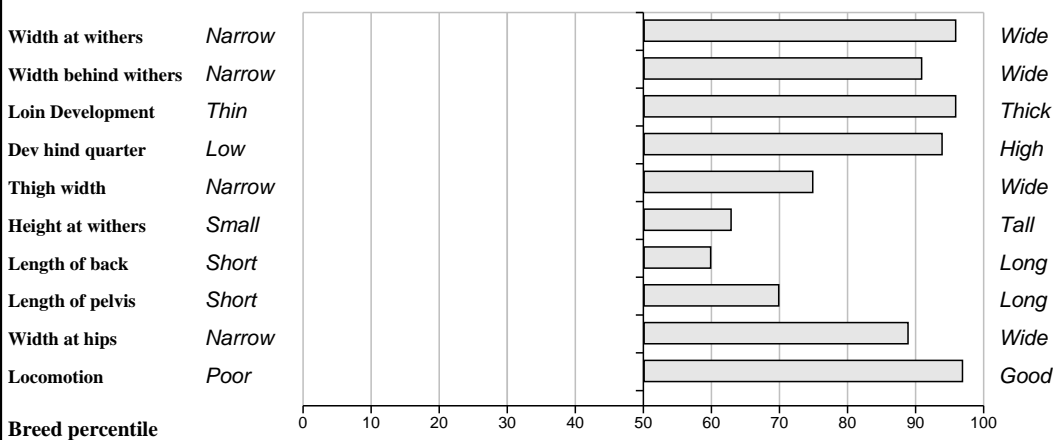

Lot 65 Maythorn Grimes

Breed: Limousin

IE291029720271

DOB: 26-Apr-2011

Male

Owner: Martin Mc Connon - Corcrin Carrickmacross Co Monaghan

Sire: Mas Du Clo (MUC) SBV = €65 (98%)	Bambino	SBV = €48 (28%)	Ultimum
			Souriante
	Cosette	SBV = €102 (30%)	Tilleul
			Lancette
Dam: Maythorn Active IE291029730157	Espoir	SBV = €53 (95%)	Bill
			Aquila
	Kilcloon Tara	SBV = €72 (50%)	Eleazar
			Kilcloon Natasha

€uro-Star Indexes

% Rank	Star Rating (within breed)	Indexes & Traits	€uro-Value	Data Reliability	Relative Data Reliability Comment
80%	★★★★★	Suckler Beef Value (SBV)	€90	38%	High
90%	★★★★★	Weanling Export	€75	45%	High
87%	★★★★★	Beef Carcass	€96	41%	High
10%	★	Daughter Fertility	€-38	29%	High
69%	★★★★	Daughter Milk	€9	33%	High
Other Key Traits					
42%	★★★	Calving Difficulty	5.7%	42%	High
15%	★	Gestation Length		31%	Medium
70%	★★★★	Docility		47%	High

GROW Linear Score Evaluation (Within-Breed Percentiles)

Animal scored. Linear scores and weaning weights in evaluations

BLUP Composites (Within Breed)