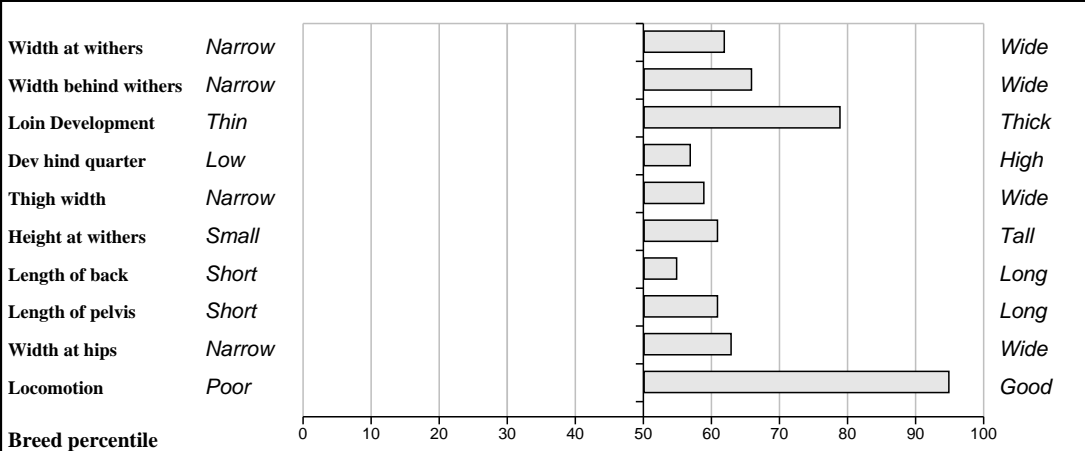

Lot 31 Killcastle Greg **Breed: Limousin**

IE361033220530 **DOB: 11-Feb-2011** **Twin to Male** **Male**

Owner: Alan Kelly - The Pike Cross Castledaly Moate Co Westmeath

Sire: Milbrook Tanko (TKO) SBV = €104 (98%)	Mas Du Clo SBV = €65 (98%)	Bambino Cosette
	Milbrook Monique Et SBV = €112 (67%)	Broadmeadows Cannon Milbrook Freda
Dam: Killcastle Chelsea IE361033220365 SBV = €48 (32%)	Ferry SBV = €26 (98%)	As De Pic Verveine
	Killcastle Treasa SBV = €61 (39%)	Esope Pelletstown Nickelle

Parental Average Euro-Star Indexes

% Rank	Star Rating (within breed)	Indexes & Traits	Euro-Value	Data Reliability	Relative Data Reliability Comment
64%	★★★★★	Suckler Beef Value (SBV)	€77	31%	Medium
71%	★★★★★	Weanling Export	€66	33%	Medium
84%	★★★★★★	Beef Carcass	€94	33%	Medium
43%	★★★	Daughter Fertility	€-6	27%	High
14%	★	Daughter Milk	€-30	32%	High
Other Key Traits					
23%	★★	Calving Difficulty	6.5%	31%	Low
8%	★	Gestation Length		28%	Medium
31%	★★	Docility		33%	Low

Parental Average GROW Traits (Within-Breed Percentiles)
Animal scored. Scores or weaning weights not eligible for evaluation

BLUP Composites (Within Breed)