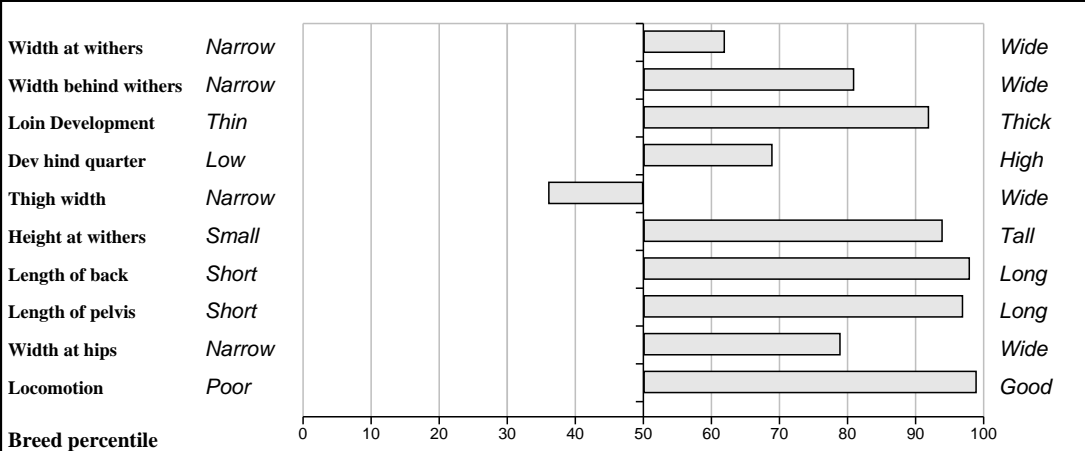

Lot 48 Roundhill Garcon

Breed: Limousin

IE241280251302

DOB: 18-Mar-2011

Male

Owner: Timothy Corridan - Castlequarter House Fedamore Co Limerick

Sire: Castleview Darren (IE191567160454) SBV = €91 (37%)	Fieldson Alf SBV = €147 (78%)	Gunnerfleet Plunas Eden Natasha
	Palme SBV = €34 (20%)	Heros Demoiselle
Dam: Roundhill Vache Et IE241280260775 SBV = €80 (49%)	Lino SBV = €55 (97%)	Galopin Allumette
	Giroflee SBV = €107 (51%)	Clown Anemone

€uro-Star Indexes

% Rank	Star Rating (within breed)	Indexes & Traits	€uro-Value	Data Reliability	Relative Data Reliability Comment
90%	★★★★★	Suckler Beef Value (SBV)	€104	27%	Medium
15%	★	Weanling Export	€48	41%	High
91%	★★★★★	Beef Carcass	€101	33%	Medium
85%	★★★★★	Daughter Fertility	€29	14%	Low
59%	★★★	Daughter Milk	€2	23%	Medium
Other Key Traits					
N/A	N/A	Calving Difficulty		23%	Too Low
65%	★★★★	Gestation Length		22%	Medium
99%	★★★★★	Docility		43%	Medium

GROW Linear Score Evaluation (Within-Breed Percentiles)
Animal scored. Linear scores and weaning weights in evaluations

BLUP Composites (Within Breed)