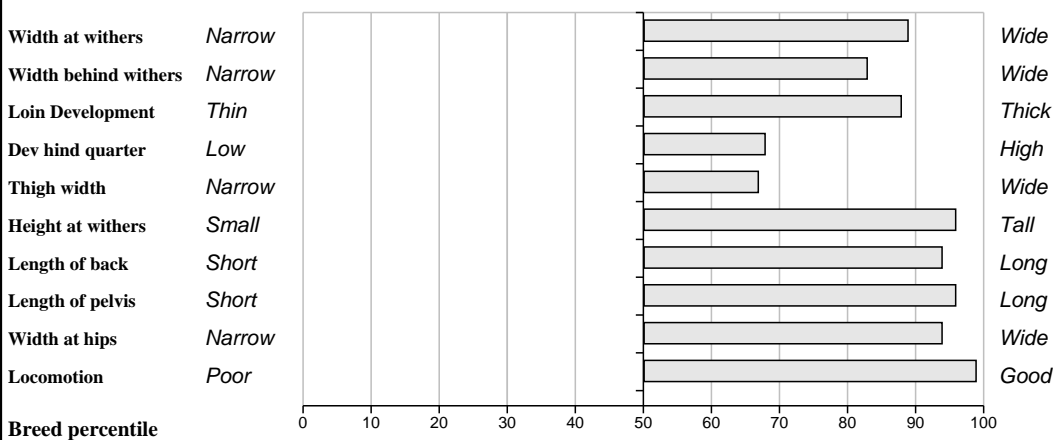

Lot 18 Roundhill Genomics (Et)

Breed: Limousin

IE241280291297

DOB: 08-Jan-2011

Male

Owner: Timothy Corridan - Castlequarter House Fedamore Co Limerick

Sire: Vermeil (S666) SBV = €140 (46%)	Navarin	SBV = €110 (28%)	Leopard
			Gina
	Praline	SBV = €118 (14%)	Malibu
			Caline
Dam: F082 Ondine FR2398028134 SBV = €52 (37%)	Joueur	SBV = €67 (39%)	Vainqueur
			Brunette
	Gitane	SBV = €6 (14%)	Danube
			Antillaise

€uro-Star Indexes

% Rank	Star Rating (within breed)	Indexes & Traits	€uro-Value	Data Reliability	Relative Data Reliability Comment
88%	★★★★★	Suckler Beef Value (SBV)	€101	26%	Medium
79%	★★★★	Weanling Export	€69	40%	High
80%	★★★★★	Beef Carcass	€91	31%	Medium
N/A	N/A	Daughter Fertility	N/A	6%	Too Low
14%	★	Daughter Milk	€-30	21%	Medium
Other Key Traits					
36%	★★	Calving Difficulty	5.9%	30%	Low
97%	★★★★★	Gestation Length		22%	Medium
70%	★★★★	Docility		42%	Low

GROW Linear Score Evaluation (Within-Breed Percentiles)

Animal scored. Linear scores and weaning weights in evaluations

BLUP Composites (Within Breed)