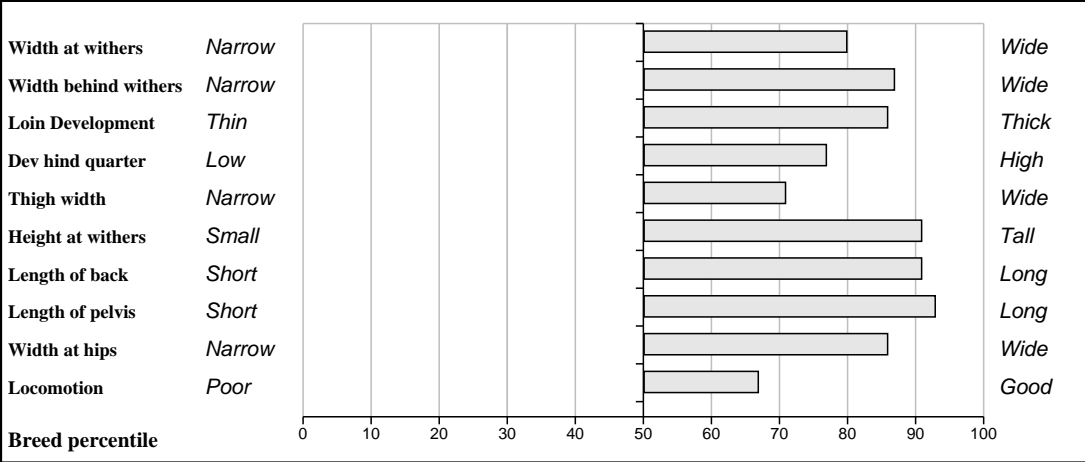

Lot 56 Ballybawn Gabriel

Breed: Limousin

IE141158960256

DOB: 02-Apr-2011

Male

Owner: Mr. Michael Pat Murphy - Ballybane East Ballydehob Co Cork

Sire: Sympa (SYP) SBV = €139 (88%)	Octopus	SBV = €121 (48%)	Haricot
			Justine
	Operette	SBV = €94 (39%)	Genial
			Lavande
Dam: Ballynerrin Anneka IE381160240050 SBV = €46 (19%)	Samson	SBV = €99 (39%)	Nevada
			Lina
	Fr1 Ravissante	SBV = €1 (33%)	Orchestre
			Ebene

Parental Average Euro-Star Indexes

% Rank	Star Rating (within breed)	Indexes & Traits	€uro-Value	Data Reliability	Relative Data Reliability Comment
82%	★★★★★	Suckler Beef Value (SBV)	€93	26%	Medium
88%	★★★★★	Weanling Export	€73	26%	Low
76%	★★★★	Beef Carcass	€89	25%	Low
97%	★★★★★	Daughter Fertility	€52	17%	Medium
36%	★★	Daughter Milk	€-12	21%	Medium
Other Key Traits					
35%	★★	Calving Difficulty	6%	32%	Low
59%	★★★	Gestation Length		24%	Medium
56%	★★★	Docility		25%	Low

Parental Average GROW Traits (Within-Breed Percentiles)
Animal scored. Scores or weaning weights not eligible for evaluation

BLUP Composites (Within Breed)