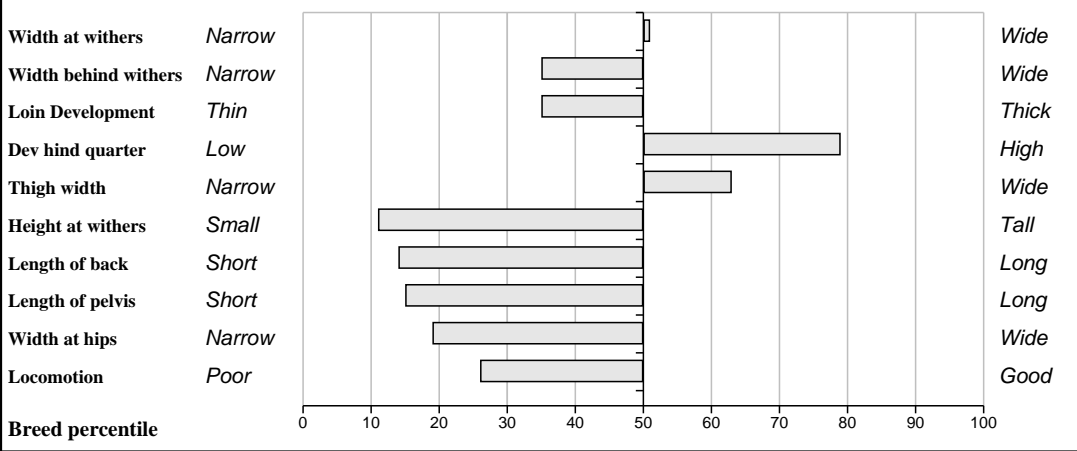

Lot 30 Roundfield Gladiator **Breed: Limousin**

IE131679960022 **DOB: 10-Feb-2011** **Male**

Owner: John Killeen - Springfield Clonlara Co Clare

Sire: Rocky (ROX) SBV = €102 (99%)	Jacot SBV = €147 (32%)	Dauphin
		Violette
	Gloire SBV = €45 (26%)	Eldorado
		Banane
Dam: Clonlara Volcano IE131837850042 SBV = €33 (35%)	Nenuphar SBV = €44 (96%)	Leo
		Giroflee
	Darragh Noelle SBV = €54 (43%)	Eleazar
		Darragh Leanne

Parental Average Euro-Star Indexes

% Rank	Star Rating (within breed)	Indexes & Traits	€uro-Value	Data Reliability	Relative Data Reliability Comment
29%	★★	Suckler Beef Value (SBV)	€54	36%	High
37%	★★	Weanling Export	€56	45%	High
76%	★★★★	Beef Carcass	€89	38%	High
32%	★★	Daughter Fertility	€-14	28%	High
15%	★	Daughter Milk	€-29	34%	High
Other Key Traits					
9%	★	Calving Difficulty	7.7%	33%	Low
9%	★	Gestation Length		31%	Medium
70%	★★★★	Docility		31%	Low

Parental Average GROW Traits (Within-Breed Percentiles)
Animal scored. Scores or weaning weights not eligible for evaluation

BLUP Composites (Within Breed)