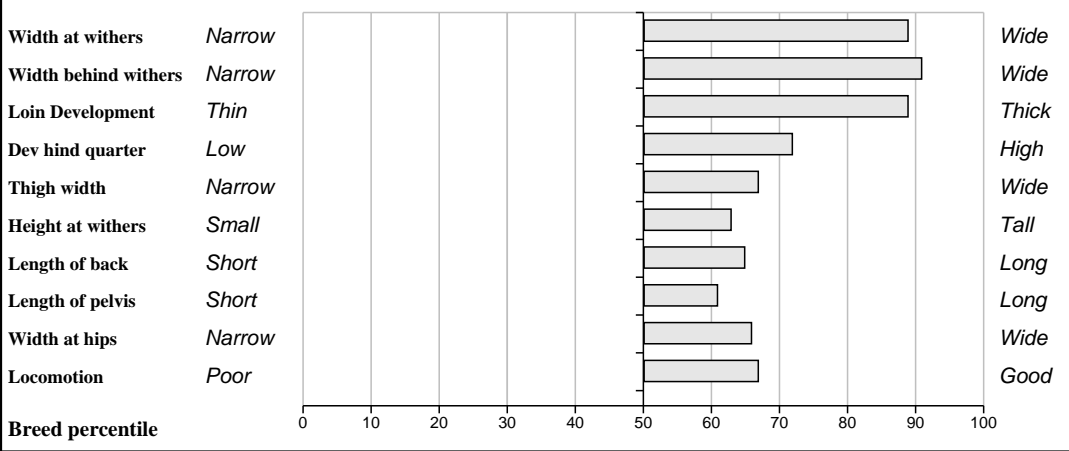

Lot 39 Gleannari Glad Breed: Limousin

IE211336430710 DOB: 02-Mar-2011 Male

Owner: John O'Reilly - Rathmoyle Kilkenny Co Kilkenny

Sire: Gleannari Dimaggio (Et) (F180) SBV = €84 (32%)	Objat SBV = €122 (51%)	Dauphin Melodie
	Oxane 142 SBV = €87 (21%)	Domino Merveille
Dam: Gleannari Cleo (Et) IE211336480475 SBV = €81 (37%)	Imperial SBV = €47 (93%)	Vainqueur Amorce
	Otesse SBV = €76 (46%)	Haricot Jordilande

€uro-Star Indexes

% Rank	Star Rating (within breed)	Indexes & Traits	€uro-Value	Data Reliability	Relative Data Reliability Comment
82%	★★★★★	Suckler Beef Value (SBV)	€93	26%	Medium
89%	★★★★★	Weanling Export	€74	38%	High
69%	★★★★	Beef Carcass	€85	31%	Medium
89%	★★★★★	Daughter Fertility	€35	14%	Low
71%	★★★★	Daughter Milk	€11	17%	Medium
Other Key Traits					
73%	★★★★	Calving Difficulty	4.7%	34%	Low
N/A	N/A	Gestation Length		7%	Too Low
87%	★★★★★	Docility		16%	Low

GROW Linear Score Evaluation (Within-Breed Percentiles)

Animal scored. Linear scores and weaning weights in evaluations