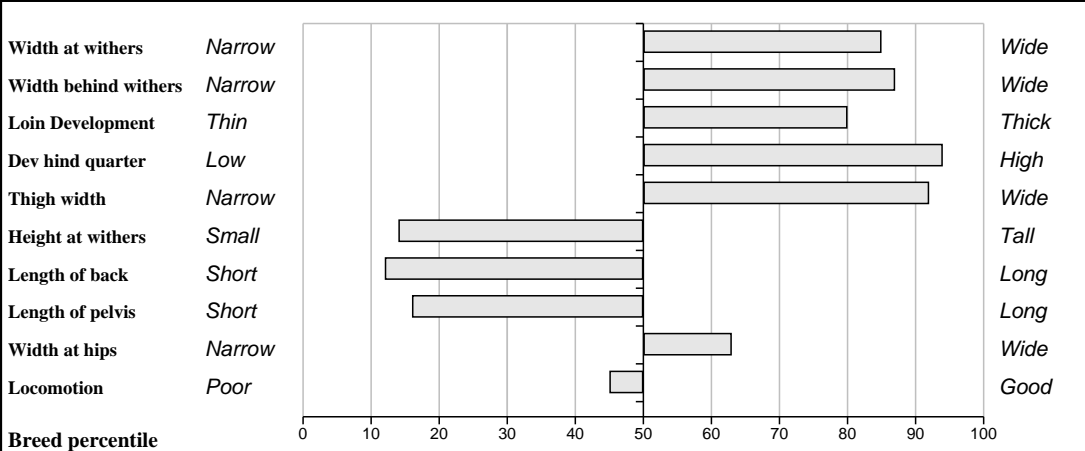

Lot 56 Ballyline Fintan

Breed: Limousin

IE311149690446

DOB: 24-Apr-2010

Male

Owner: Bertie Mannion - Whitepark Curraghboy Athlone Co Roscommon

Sire: Sympa (SYP) SBV = €152 (80%)	Octopus	SBV = €120 (39%)	Haricot
			Justine
	Operette	SBV = €94 (37%)	Genial
			Lavande
Dam: Ballyline Vicky IE311149660278 SBV = €38 (43%)	Mas Du Clo	SBV = €68 (98%)	Bambino
			Cosette
	Ballyline Katie Et	SBV = €31 (41%)	Oakley Politician
			Ballyline Diane

€uro-Star Indexes

% Rank	Star Rating (within breed)	Indexes & Traits	€uro-Value	Data Reliability	Relative Data Reliability Comment
89%	★★★★★	Suckler Beef Value (SBV)	€101	35%	High
98%	★★★★★	Weanling Export	€81	46%	High
86%	★★★★★	Beef Carcass	€93	39%	High
92%	★★★★★	Daughter Fertility	€30	5%	Medium
16%	★	Daughter Milk	€4	18%	Medium
Other Key Traits					
84%	★★★★★	Calving Difficulty	4.1%	42%	High
32%	★★	Gestation Length		27%	Medium
94%	★★★★★	Docility		46%	High

GROW Linear Score Evaluation (Within-Breed Percentiles)
Animal scored. Linear scores and weaning weights in evaluations

BLUP Composites (Within Breed)