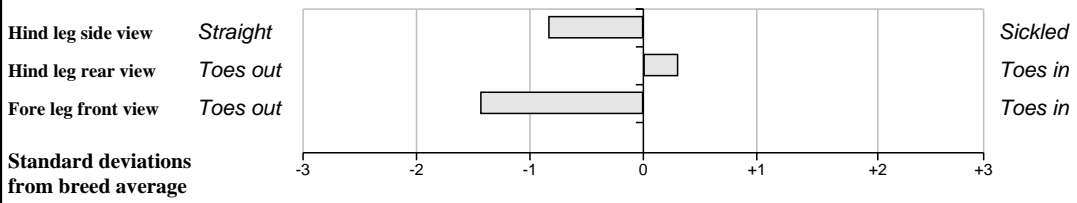

Feet and Leg Descriptions