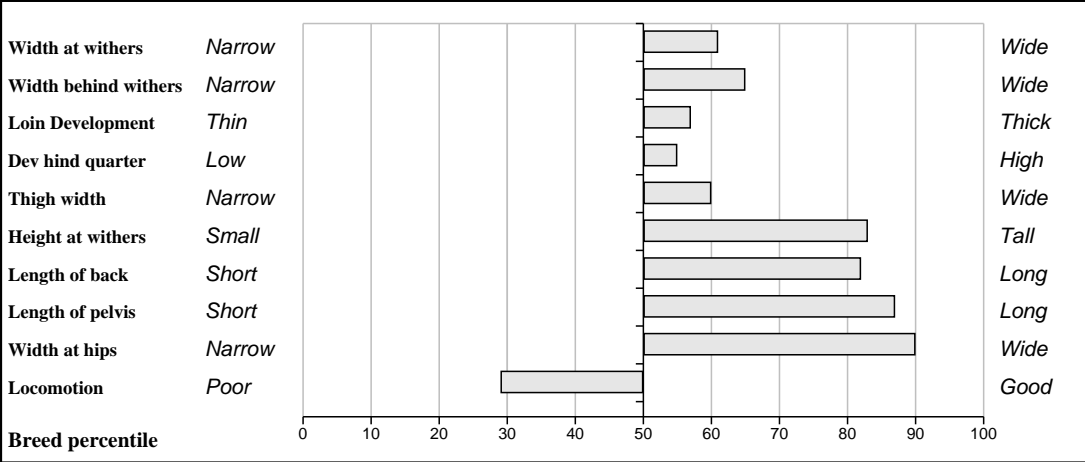

Lot 42 Rathnestin Fireblade **Breed: Limousin**

IE261225090038 **DOB: 28-Feb-2010** **Male**

Owner: Raymond Bird - Green Road Louth Village Dundalk Co Louth

Sire: Grahams Unbeatable (GUB) SBV = €155 (69%)	Grahams Poncho SBV = €87 (42%)	Ideal 19 Lisette
	Habitude SBV = €141 (19%)	Eclat Distinguee
Dam: Rathnestin Annie IE261225050001 SBV = €65 (31%)	Highlander SBV = €79 (98%)	Villy Baronne
	Mullary Tina SBV = €51 (32%)	Espoir Reask Nancy

Parental Average Euro-Star Indexes

% Rank	Star Rating (within breed)	Indexes & Traits	Euro-Value	Data Reliability	Relative Data Reliability Comment
94%	★★★★★	Suckler Beef Value (SBV)	€110	27%	Medium
87%	★★★★★	Weanling Export	€64	24%	Low
87%	★★★★★	Beef Carcass	€94	23%	Low
77%	★★★★	Daughter Fertility	€13	6%	Medium
69%	★★★★	Daughter Milk	€26	13%	Medium

Other Key Traits

71%	★★★★	Calving Difficulty	4.6%	39%	Medium
62%	★★★★	Gestation Length		44%	High
84%	★★★★★	Docility		25%	Low

Parental Average GROW Traits (Within-Breed Percentiles)
Animal scored. Scores or weaning weights not eligible for evaluation

BLUP Composites (Within Breed)