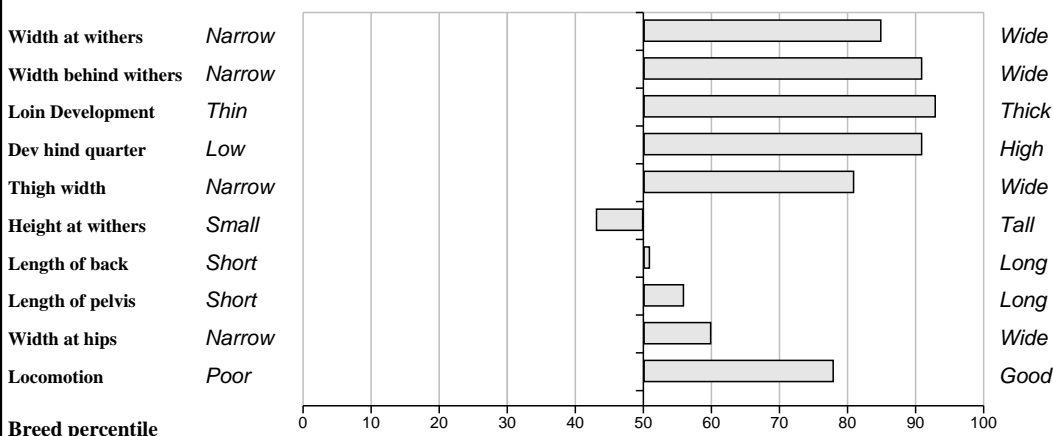

Lot 21 Milan Fabio

Breed: Limousin

IE321461590667

DOB: 07-Jan-2010

Male

Owner: Donal Mc Keon - Carrowcarden Enniscrone Co Sligo

Sire: Ulm (ULM) SBV = €73 (79%)	Mas Du Clo	SBV = €68 (98%)	Bambino
			Cosette
	Nivelle	SBV = €81 (37%)	Dauphin
			Isette
Dam: Milan Amy IE321461540448 SBV = €44 (28%)	Milan Shloer	SBV = €58 (32%)	Pelletstown Pedal (Dna) Et
			Hammel Fleur
	Milan Sukie	SBV = €50 (35%)	Espoir
			Pelletstown Lorraine

€uro-Star Indexes

% Rank	Star Rating (within breed)	Indexes & Traits	€uro-Value	Data Reliability	Relative Data Reliability Comment
17%	★	Suckler Beef Value (SBV)	€43	33%	Medium
66%	★★★★	Weanling Export	€54	43%	High
62%	★★★★	Beef Carcass	€79	35%	High
11%	★	Daughter Fertility	€-35	7%	Medium
37%	★★	Daughter Milk	€14	13%	Medium
Other Key Traits					
1%	★	Calving Difficulty	11.8%	41%	Medium
20%	★★	Gestation Length		23%	Medium
40%	★★★	Docility		45%	High

GROW Linear Score Evaluation (Within-Breed Percentiles)

Animal scored. Linear scores and weaning weights in evaluations

BLUP Composites (Within Breed)