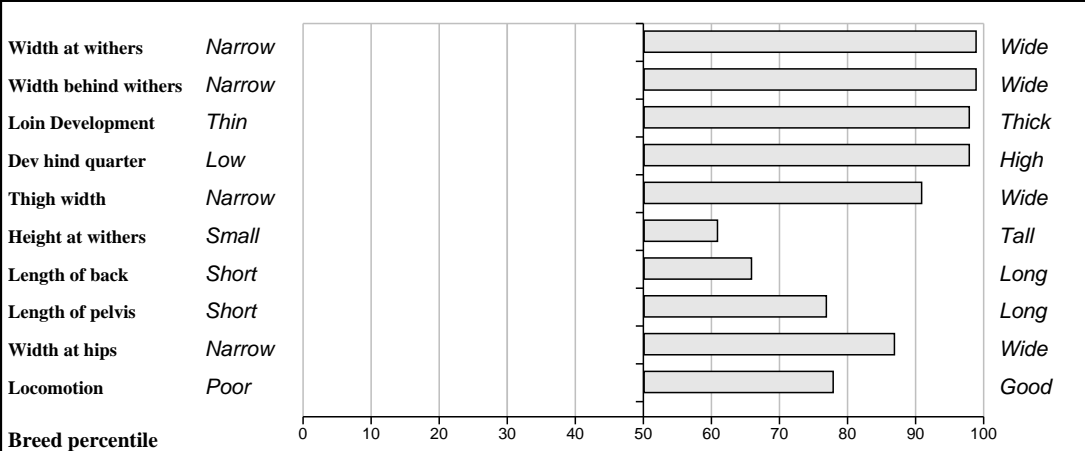

Lot 32 Hill Top Frank Et

Breed: Limousin

IE131495140210

DOB: 02-Feb-2010

Male

Owner: Thomas Murphy - Carhuligane Mullagh Co Clare

Sire: Sympa (SYP) SBV = €152 (80%)	Octopus	SBV = €120 (39%)	Haricot
			Justine
	Operette	SBV = €94 (37%)	Genial
			Lavande
Dam: Aran FR1931559159 SBV = €104 (27%)	Milou-Mn	SBV = €128 (35%)	Ivanhoe
			Humeur
	Imola	SBV = €93 (25%)	Ourson
			Gentille

€uro-Star Indexes

% Rank	Star Rating (within breed)	Indexes & Traits	€uro-Value	Data Reliability	Relative Data Reliability Comment
96%	★★★★★	Suckler Beef Value (SBV)	€119	30%	Medium
98%	★★★★★	Weanling Export	€81	42%	High
95%	★★★★★	Beef Carcass	€105	36%	High
99%	★★★★★	Daughter Fertility	€56	5%	Medium
9%	★	Daughter Milk	€-1	12%	Medium

Other Key Traits

N/A	N/A	Calving Difficulty	29%	Too Low
44%	★★★	Gestation Length	23%	Medium
69%	★★★★	Docility	45%	High

GROW Linear Score Evaluation (Within-Breed Percentiles)

Animal scored. Linear scores and weaning weights in evaluations

BLUP Composites (Within Breed)