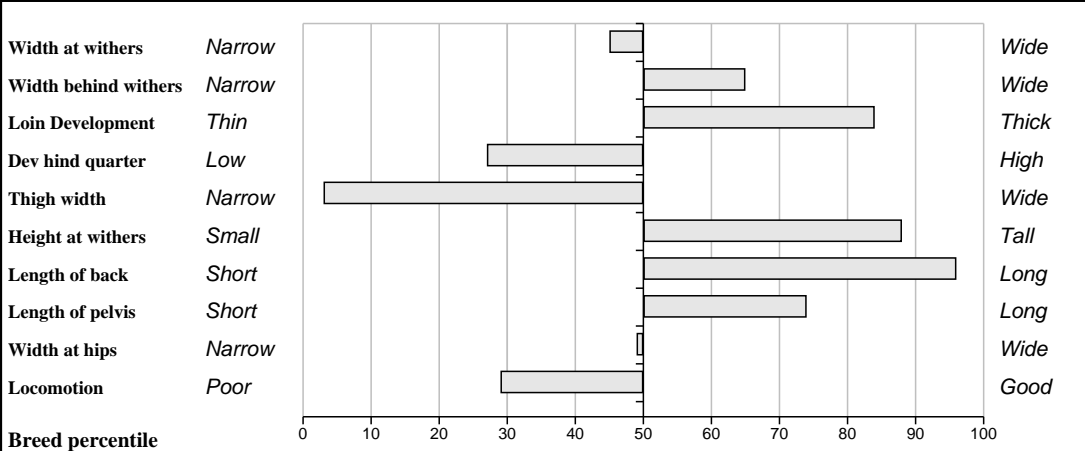

Lot 59 Glebe Park Fabian

Breed: Limousin

IE181594660470

DOB: 30-Apr-2010

Male

Owner: John Fahy - Cummer Tuam Galway Co Galway

Sire: On-Dit (ONI) SBV = €141 (80%)	Indecis SBV = €128 (29%)	Volcan
	Franchon SBV = €86 (23%)	Grise
Dam: Ballytrasna Alison IE181732090162 SBV = €104 (25%)	Luttrellstown Jarvie SBV = €156 (45%)	Filsdaida
		F022 Eau
	Ardnacrusha Kimberley SBV = €34 (28%)	Golfeur
		Ardnacrusha Hazel

€uro-Star Indexes

% Rank	Star Rating (within breed)	Indexes & Traits	€uro-Value	Data Reliability	Relative Data Reliability Comment
97%	★★★★★	Suckler Beef Value (SBV)	€125	35%	High
95%	★★★★★	Weanling Export	€71	45%	High
91%	★★★★★	Beef Carcass	€98	38%	High
94%	★★★★★	Daughter Fertility	€35	8%	Medium
98%	★★★★★	Daughter Milk	€55	18%	Medium
Other Key Traits					
51%	★★★	Calving Difficulty	5.3%	39%	Medium
25%	★★	Gestation Length		39%	High
19%	★	Docility		42%	High

GROW Linear Score Evaluation (Within-Breed Percentiles)
Animal scored. Linear scores and weaning weights in evaluations

BLUP Composites (Within Breed)