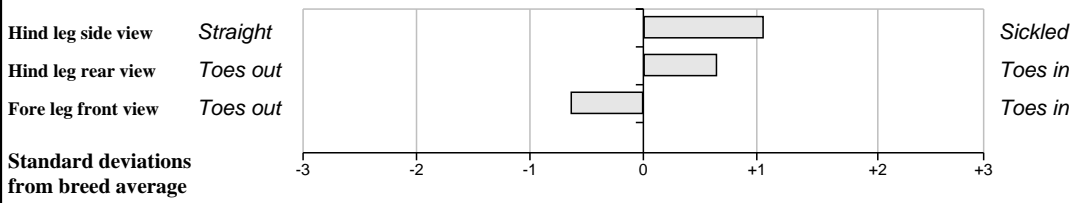

Comments

Feet and Leg Descriptions