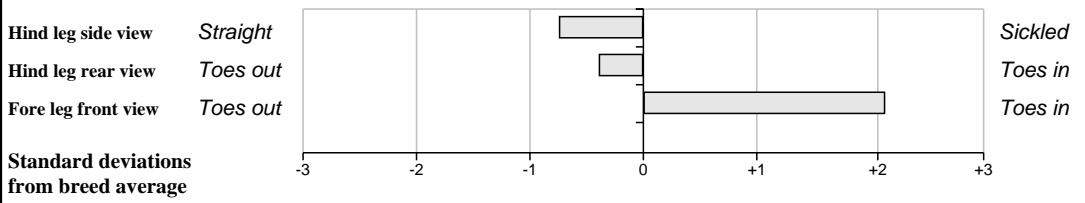

**Comments**  
Erin is scanned in-calf to Veteran

**Feet and Leg Descriptions**

**Lot 65 Cushcallow Estelle**

**Breed: Limousin**

**IE301303250145**

**DOB: 19-Apr-2009**

**Female**

**Owner: Peter Keane - Cuba Avenue Banagher Co Offaly**