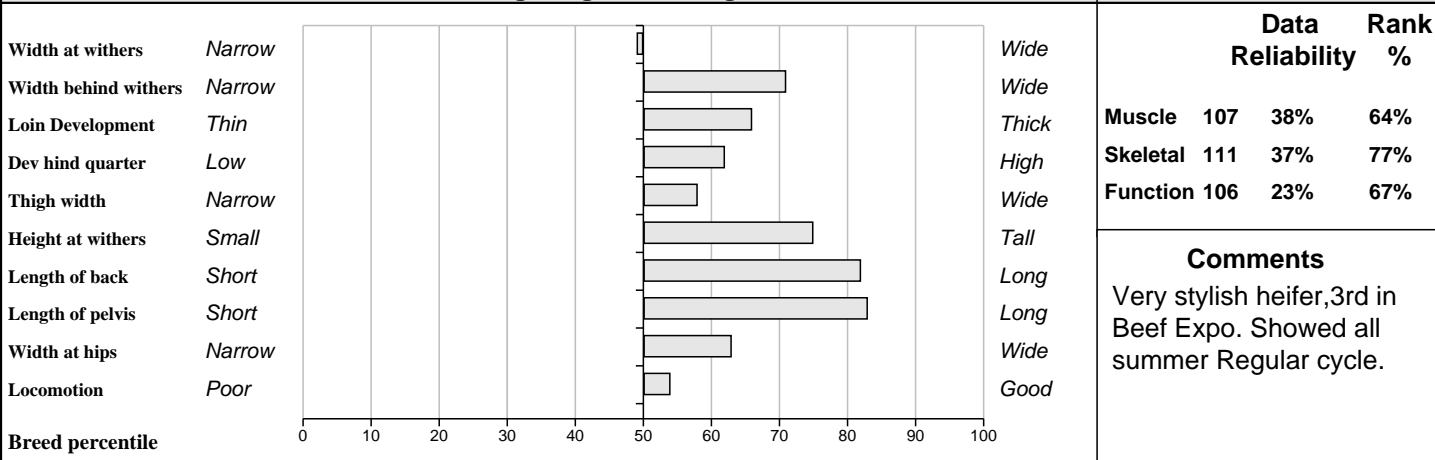

Lot 71 Rathnestin Fantastic **Breed: Limousin**
IE261225080037 **DOB: 28-Feb-2010** **Female**
Owner: Raymond Bird - Green Road Louth Village Dundalk Co Louth

Sire: Grahams Samson (GRX) SBV = €106 (85%)	Jersey SBV = €99 (62%)	Expert Flamande
	Lisette SBV = €107 (33%)	Indien Guerre
Dam: Baltray Uganda IE281377770172 SBV = €63 (34%)	Townleyhall Pete SBV = €55 (74%)	Geant Townleyhall Hester
	Baltray Niagra SBV = €56 (40%)	Enfield Big Bang Reask Geranium

Parental Average Euro-Star Indexes

% Rank	Star Rating (within breed)	Indexes & Traits	Euro-Value	Data Reliability	Relative Data Reliability Comment
75%	★★★★★	Suckler Beef Value (SBV)	€84	31%	Medium
56%	★★★★	Weanling Export	€51	29%	Medium
54%	★★★★	Beef Carcass	€75	29%	Medium
97%	★★★★★	Daughter Fertility	€43	8%	Medium
58%	★★★★	Daughter Milk	€21	19%	Medium
Other Key Traits					
85%	★★★★★	Maternal Calving Diff	5%	28%	High
58%	★★★★	Gestation Length		44%	High
40%	★★★★	Docility		29%	Medium

Parental Average GROW Traits (Within-Breed Percentiles) Animal scored. Scores or weaning weights not eligible for evaluation	BLUP Composites (Within Breed)

Comments
Very stylish heifer, 3rd in Beef Expo. Showed all summer Regular cycle.