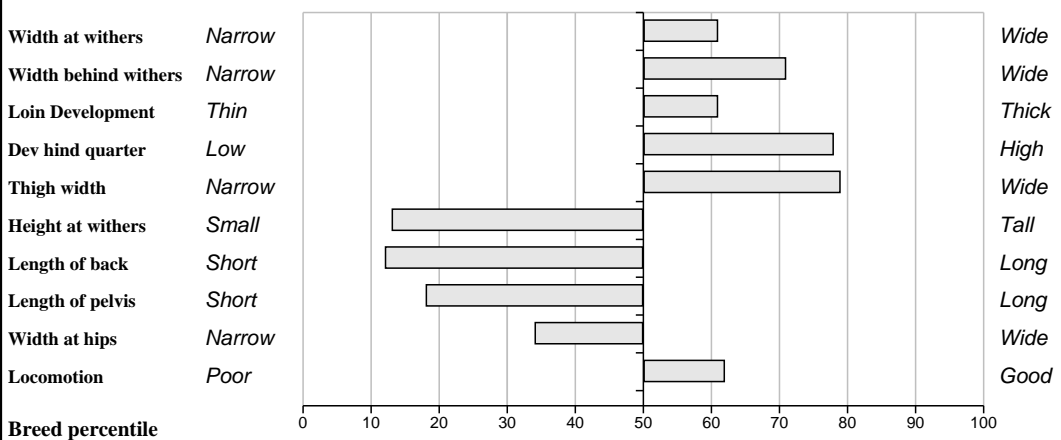

Lot 38 Barbersfort Hill Freedom

Breed: Limousin

IE181654390379

DOB: 18-Feb-2010

Male

Owner: Peter Fahy - Barbersfort Tuam Co Galway

Sire: Mount Scott Brendan (IE131306640370) SBV = €78 (42%)	Malibu SBV = €63 (99%)	Jabot
		Haiti
	Ballykinncurra SBV = €64 (40%) Unique	Mas Du Clo
		Pelletstown Florence
Dam: Rosscahill Armelle IE181306920118 SBV = €65 (31%)	Anfield Norman SBV = €44 (60%)	Ferry
		Ballynerrin Julia (Dna)
	Rosscahill Sophie SBV = €102 (40%)	Espoir
		Luttrellstown Lola

Parental Average Euro-Star Indexes

% Rank	Star Rating (within breed)	Indexes & Traits	€uro-Value	Data Reliability	Relative Data Reliability Comment
59%	★★★	Suckler Beef Value (SBV)	€72	20%	Low
65%	★★★★	Weanling Export	€54	22%	Low
64%	★★★★	Beef Carcass	€80	20%	Low
32%	★★	Daughter Fertility	€-16	6%	Medium
31%	★★	Daughter Milk	€11	11%	Low
Other Key Traits					
60%	★★★★	Calving Difficulty	4.9%	35%	Low
44%	★★★	Gestation Length		10%	Low
50%	★★★	Docility		43%	High

Parental Average GROW Traits (Within-Breed Percentiles)

Animal scored. Scores or weaning weights not eligible for evaluation

BLUP Composites (Within Breed)