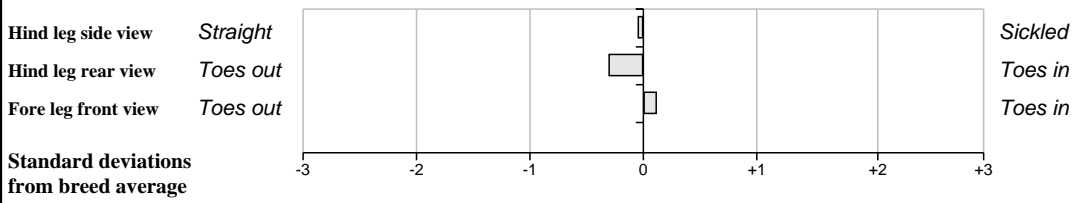

Feet and Leg Descriptions