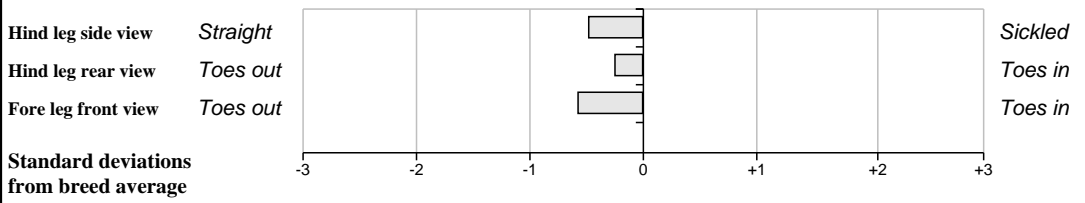

Feet and Leg Descriptions