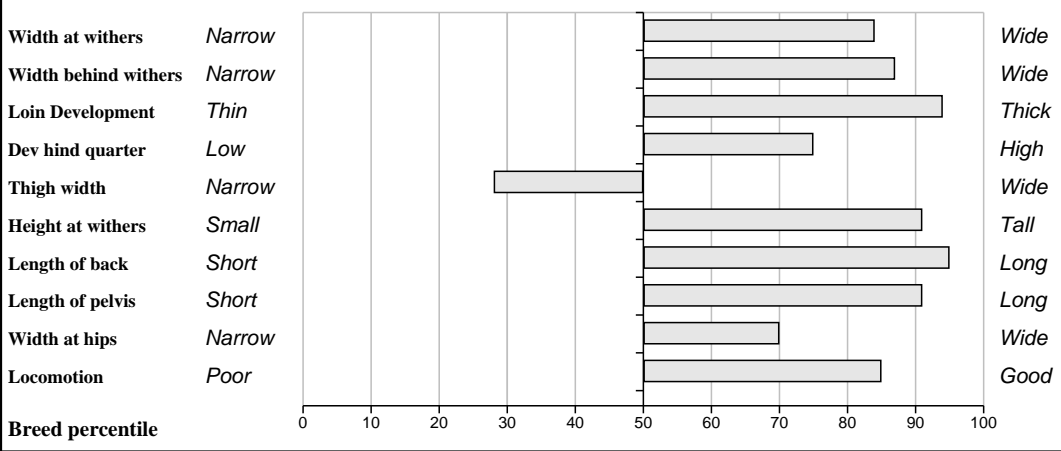

Lot 9 Ardlea Ecor Breed: Limousin

IE221064590892 DOB: 15-Nov-2009 Male

Owner: Daniel Tynan - Beechhill Farm Doon Mountrath Co Laois

Sire: Sympa (SYP) SBV = €152 (80%)	Octopus	SBV = €120 (39%)	Haricot
			Justine
	Operette	SBV = €94 (37%)	Genial
			Lavande
Dam: Bremore Cindy (Et) IE171088860234 SBV = €59 (36%)	Nenuphar	SBV = €39 (94%)	Leo
			Giroflee
	0172 Rucie B	SBV = €120 (34%)	Ideal 23
			Nini B

€uro-Star Indexes

% Rank	Star Rating (within breed)	Indexes & Traits	€uro-Value	Data Reliability	Relative Data Reliability Comment
90%	★★★★★	Suckler Beef Value (SBV)	€102	34%	High
92%	★★★★★	Weanling Export	€68	44%	High
93%	★★★★★	Beef Carcass	€101	38%	High
87%	★★★★★	Daughter Fertility	€23	5%	Medium
9%	★	Daughter Milk	€-1	16%	Medium

Other Key Traits

58%	★★★	Calving Difficulty	5%	41%	Medium
35%	★★	Gestation Length		26%	Medium
97%	★★★★★	Docility		46%	High

GROW Linear Score Evaluation (Within-Breed Percentiles)

Animal scored. Linear scores and weaning weights in evaluations

BLUP Composites (Within Breed)