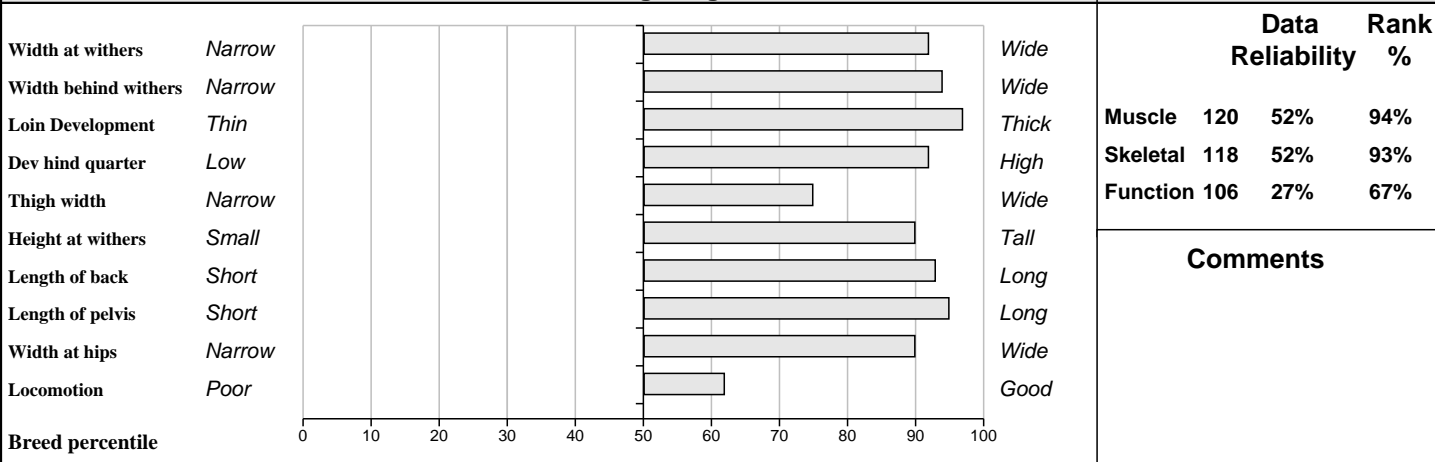

Lot 13 Grangeford Emerald Et **Breed: Limousin**
IE111194940197 **DOB: 18-Dec-2009** **Male**
Owner: Gary William Morrissey - Grangeford Bennekerry Co Carlow

Sire: Grahams Samson (GRX) SBV = €106 (85%)	Jersey SBV = €99 (62%)	Expert Flamande
	Lisette SBV = €107 (33%)	Indien Guerre
Dam: Wood Road Ann (Et) IE241241680791 SBV = €98 (42%)	Mas Du Clo SBV = €68 (98%)	Bambino Cosette
	Ov Nadia B SBV = €141 (67%)	Horion Garde Robe

€uro-Star Indexes

% Rank	Star Rating (within breed)	Indexes & Traits	€uro-Value	Data Reliability	Relative Data Reliability Comment
95%	★★★★★	Suckler Beef Value (SBV)	€114	35%	High
96%	★★★★★	Weanling Export	€74	44%	High
94%	★★★★★	Beef Carcass	€103	40%	High
66%	★★★★	Daughter Fertility	€5	13%	Medium
91%	★★★★★	Daughter Milk	€40	21%	Medium

Other Key Traits					
23%	★★	Calving Difficulty	6.4%	36%	Low
59%	★★★	Gestation Length		29%	Medium
22%	★★	Docility		45%	High

GROW Linear Score Evaluation (Within-Breed Percentiles)
Animal scored. Linear scores and weaning weights in evaluations