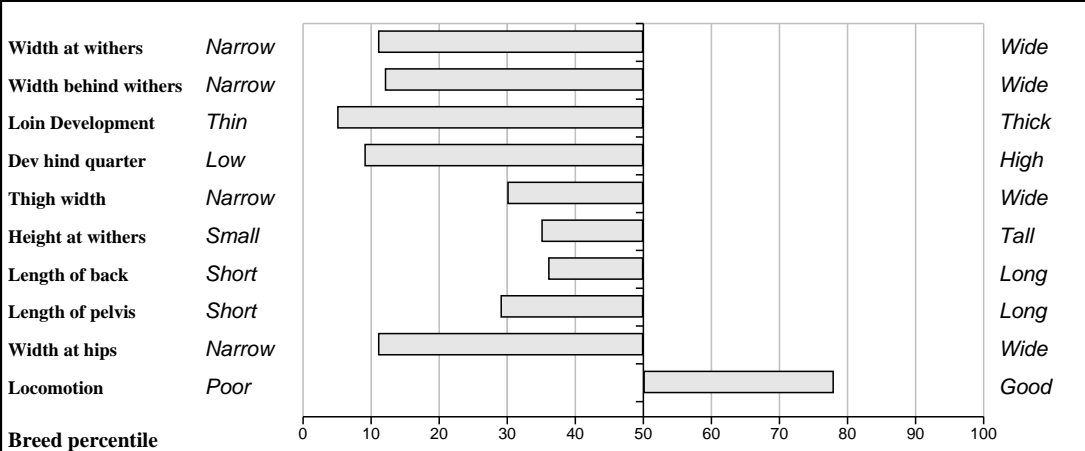

Lot 60 Monagh Flec

Breed: Limousin

IE221155250377

DOB: 10-May-2010

Male

Owner: Nigel Peavoy - Longmeadow Shannon Road Mountrath Co Laois

Sire: Lino (LNO) SBV = €79 (96%)	Galopin	SBV = €36 (31%)	As De Pic
			Naive
	Allumette	SBV = €71 (32%)	Riquet
			Seduisante
Dam: Monagh Berry IE221155270255 SBV = €28 (41%)	Navarin	SBV = €49 (97%)	Imperial
			Intuitive
	Galtymore Sora	SBV = €41 (47%)	Hortensia
			Galtymore Guan

€uro-Star Indexes

% Rank	Star Rating (within breed)	Indexes & Traits	€uro-Value	Data Reliability	Relative Data Reliability Comment
23%	★★	Suckler Beef Value (SBV)	€48	38%	High
5%	★	Weanling Export	€31	44%	High
18%	★	Beef Carcass	€57	41%	High
28%	★★	Daughter Fertility	€-19	18%	Medium
97%	★★★★★	Daughter Milk	€54	26%	High
Other Key Traits					
60%	★★★	Calving Difficulty	5%	42%	High
1%	★	Gestation Length		31%	Medium
60%	★★★★	Docility		31%	Medium

GROW Linear Score Evaluation (Within-Breed Percentiles)
Animal scored. Linear scores and weaning weights in evaluations

BLUP Composites (Within Breed)