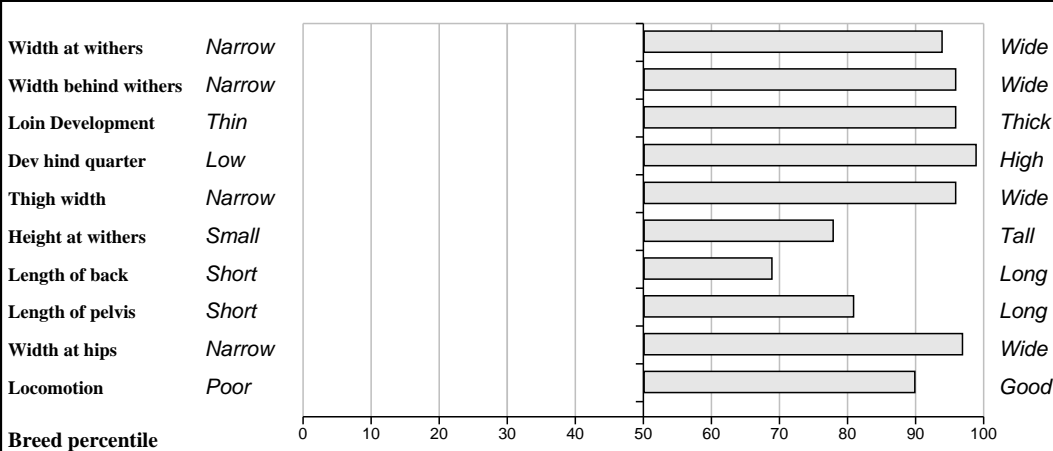

Lot 24 Buckfield Fibby

Breed: Limousin

IE272344640171

DOB: 12-Jan-2010

Male

Owner: Nbas Division - Icbf Highfield House Cork

Breeder: John Moore Jnr - Knocknaspringan Kilmeena Westport Co Mayo

Sire: Wilodge Vantastic (VTI) SBV = €139 (73%)	Wilodge Tonka	SBV = €99 (59%)	Oxygene
			Wilodge Meclair
	Ravenelle	SBV = €106 (29%)	Jersey
			Isabelle
Dam: Buckfield Under IE272344680092 SBV = €61 (41%)	Highlander	SBV = €79 (98%)	Villy
			Baronne
	Pelletstown Raffles Et	SBV = €60 (47%)	Genereux Pelletstown Estelle

€uro-Star Indexes

% Rank	Star Rating (within breed)	Indexes & Traits	€uro-Value	Data Reliability	Relative Data Reliability Comment
90%	★★★★★	Suckler Beef Value (SBV)	€102	36%	High
92%	★★★★★	Weanling Export	€67	44%	High
93%	★★★★★	Beef Carcass	€101	44%	High
N/A	N/A	Daughter Fertility	N/A	0%	Too Low
3%	★	Daughter Milk	€-10	17%	Medium
Other Key Traits					
26%	★★	Calving Difficulty	6.2%	41%	Medium
80%	★★★★★	Gestation Length		25%	Medium
99%	★★★★★	Docility		29%	Medium

GROW Linear Score Evaluation (Within-Breed Percentiles)

Animal scored. Linear scores and weaning weights in evaluations

BLUP Composites (Within Breed)