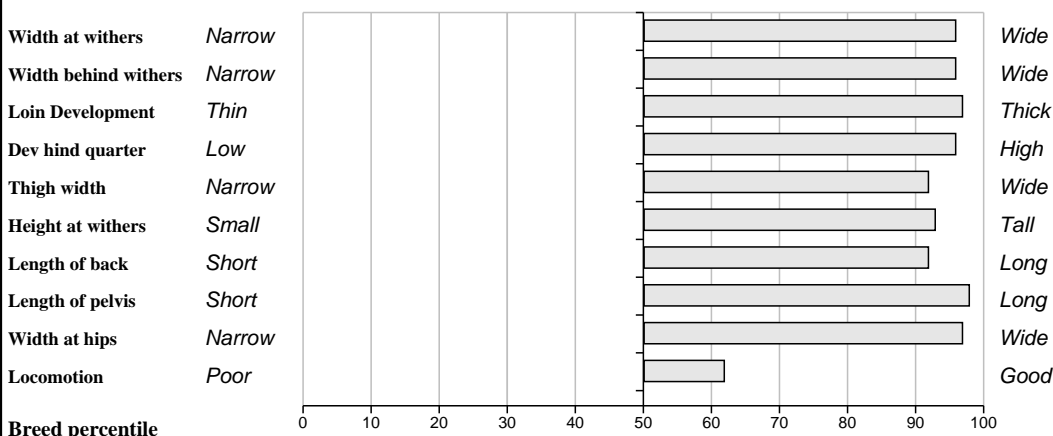

Lot 16 Tomriland Fury

Breed: Limousin

IE381121160419

DOB: 02-Jan-2010

Male

Owner: Noel Kenny - Tomriland Roundwood Ashford Co Wicklow

Sire: Sauvignon (SVG) SBV = €119 (70%)	Mexicain SBV = €79 (32%)	Galopin
		Allumette
	Manon SBV = €86 (49%)	Tarvis
		Etincelle
Dam: Tricoteuse FR8709310785 SBV = €109 (17%)	Pareo SBV = €97 (14%)	Maximum
		Melody
	Orleane SBV = €75 (12%)	Jaguar
		Lavande

€uro-Star Indexes

% Rank	Star Rating (within breed)	Indexes & Traits	€uro-Value	Data Reliability	Relative Data Reliability Comment
99%	★★★★★	Suckler Beef Value (SBV)	€137	30%	Medium
95%	★★★★★	Weanling Export	€72	41%	High
98%	★★★★★	Beef Carcass	€117	35%	High
89%	★★★★★	Daughter Fertility	€25	2%	Low
94%	★★★★★	Daughter Milk	€45	8%	Low
Other Key Traits					
18%	★	Calving Difficulty	6.7%	38%	Medium
29%	★★	Gestation Length		17%	Medium
81%	★★★★★	Docility		41%	High

GROW Linear Score Evaluation (Within-Breed Percentiles)

Animal scored. Linear scores and weaning weights in evaluations

BLUP Composites (Within Breed)