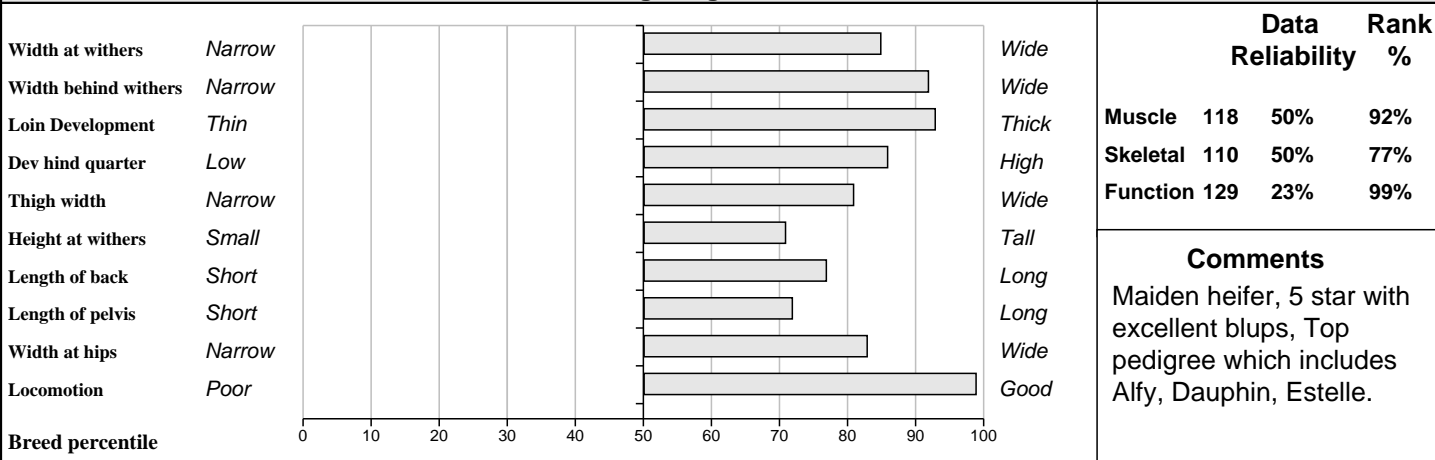

Lot 70   Ballinascrew Fergie **Breed: Limousin**
IE251388780416   DOB: 22-Jan-2010 **Female**
Owner: John & Stephen Lynch - Ballinascrew Ballinalee Co Longford

Sire: Fieldson Alfy (S511) SBV = €150 (70%)	Gunnerfleet Plunas SBV = €83 (28%)	Tunnelby Monkeytricks
		Gunnerfleet Luna
	Eden Natasha SBV = €133 (29%)	Broadmeadows Cannon
		Birtles Daisy
Dam: Ballinascrew Beauty IE251388710302 SBV = €72 (32%)	Pelletstown Pompernel Et SBV = €28 (91%)	Ferry
		Pelletstown Estelle
	Ballinascrew Radiant SBV = €103 (35%)	Dauphin
		Ballinascrew Kylie

€uro-Star Indexes

% Rank	Star Rating (within breed)	Indexes & Traits	€uro-Value	Data Reliability	Relative Data Reliability Comment
96%	★★★★★	Suckler Beef Value (SBV)	€118	32%	Medium
96%	★★★★★	Weanling Export	€73	42%	High
97%	★★★★★	Beef Carcass	€108	34%	Medium
33%	★★	Daughter Fertility	€-15	6%	Medium
96%	★★★★★	Daughter Milk	€50	12%	Medium

Other Key Traits

70%	★★★★	Maternal Calving Diff	6%	24%	High
93%	★★★★★	Gestation Length		25%	Medium
89%	★★★★★	Docility		42%	High

GROW Linear Score Evaluation (Within-Breed Percentiles)
Animal scored. Linear scores and weaning weights in evaluations

Comments
Maiden heifer, 5 star with excellent blups, Top pedigree which includes Alf, Dauphin, Estelle.