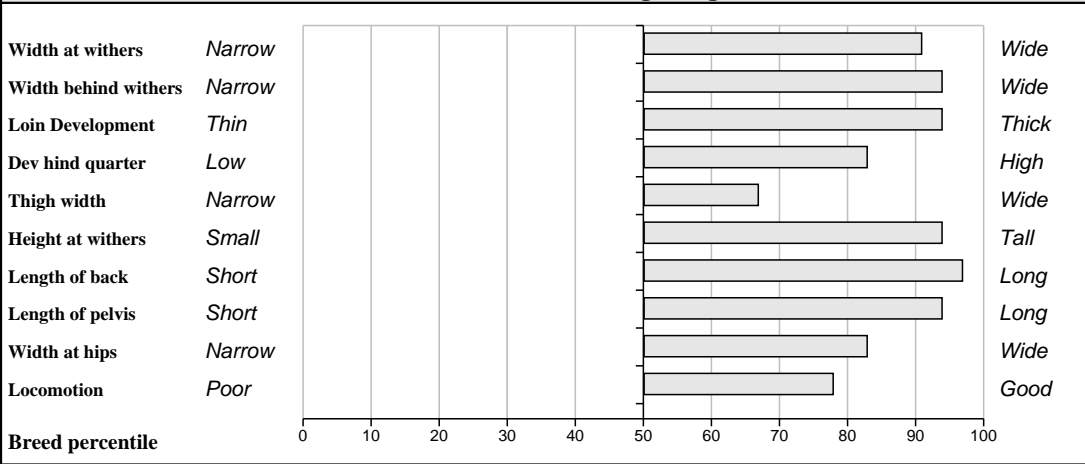

Lot 19 Baileys Ferrari **Breed: Limousin**
IE281515220384 **DOB: 05-Jan-2010** **Male**
Owner: Thomas Bailey - Coolcommon Batterstown Co Meath

Sire: Queenshead Altea (S593) SBV = €103 (62%)	Greensons Gigolo SBV = €30 (69%)	Titan
	Ryedale Parfait SBV = €125 (26%)	Surprise
Dam: Baileys Beirnie IE281515280183 SBV = €97 (33%)	Shire Milton SBV = €74 (81%)	Ronick Iceman
	Pelletstown Teresa SBV = €50 (37%)	Gavotte
		Gains
		Colombe
		Nicholas
		Pelletstown Nuala

€uro-Star Indexes

% Rank	Star Rating (within breed)	Indexes & Traits	€uro-Value	Data Reliability	Relative Data Reliability Comment
97%	★★★★★	Suckler Beef Value (SBV)	€125	30%	Medium
99%	★★★★★	Weanling Export	€84	40%	High
96%	★★★★★	Beef Carcass	€106	34%	Medium
71%	★★★★	Daughter Fertility	€8	2%	Low
88%	★★★★★	Daughter Milk	€37	11%	Low

Other Key Traits

96%	★★★★★	Calving Difficulty	3.2%	41%	Medium
37%	★★	Gestation Length		15%	Medium
65%	★★★★	Docility		43%	High

GROW Linear Score Evaluation (Within-Breed Percentiles)
Animal scored. Linear scores and weaning weights in evaluations

BLUP Composites (Within Breed)			
	Data	Rank	
	Reliability	%	
Muscle	117	51%	91%
Skeletal	120	50%	95%
Function	108	20%	73%