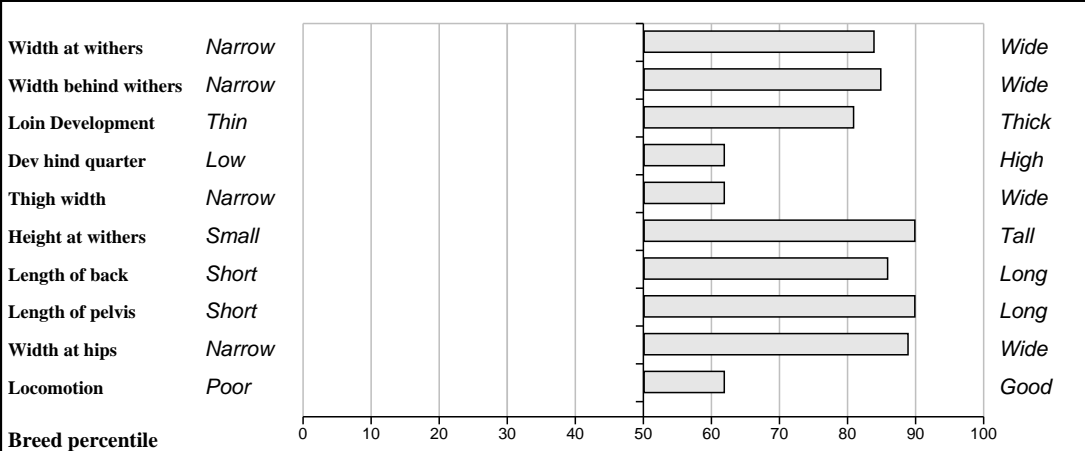

Lot 34 Copperdoor Frazier

Breed: Limousin

IE251417830020

DOB: 10-Feb-2010

Male

Owner: Michael Brady - Rathbracken Granard Co Longford

Sire: Mas Du Clo (MUC) SBV = €68 (98%)	Bambino SBV = €55 (10%)	Ultimum Souriante
	Cosette SBV = €72 (28%)	Tilleul Lancette
Dam: Newbeech Unison IE231387990107 SBV = €93 (39%)	Highlander SBV = €79 (98%)	Villy Baronne
	Tierney Nell SBV = €63 (34%)	Derg Alan Gorvagh Kelly

€uro-Star Indexes

% Rank	Star Rating (within breed)	Indexes & Traits	€uro-Value	Data Reliability	Relative Data Reliability Comment
87%	★★★★★	Suckler Beef Value (SBV)	€97	37%	High
96%	★★★★★	Weanling Export	€73	44%	High
85%	★★★★★	Beef Carcass	€92	41%	High
43%	★★★	Daughter Fertility	€-9	19%	High
55%	★★★	Daughter Milk	€20	27%	High
Other Key Traits					
36%	★★	Calving Difficulty	5.8%	35%	Low
47%	★★★	Gestation Length		37%	High
91%	★★★★★	Docility		45%	High

GROW Linear Score Evaluation (Within-Breed Percentiles)

Animal scored. Linear scores and weaning weights in evaluations

BLUP Composites (Within Breed)