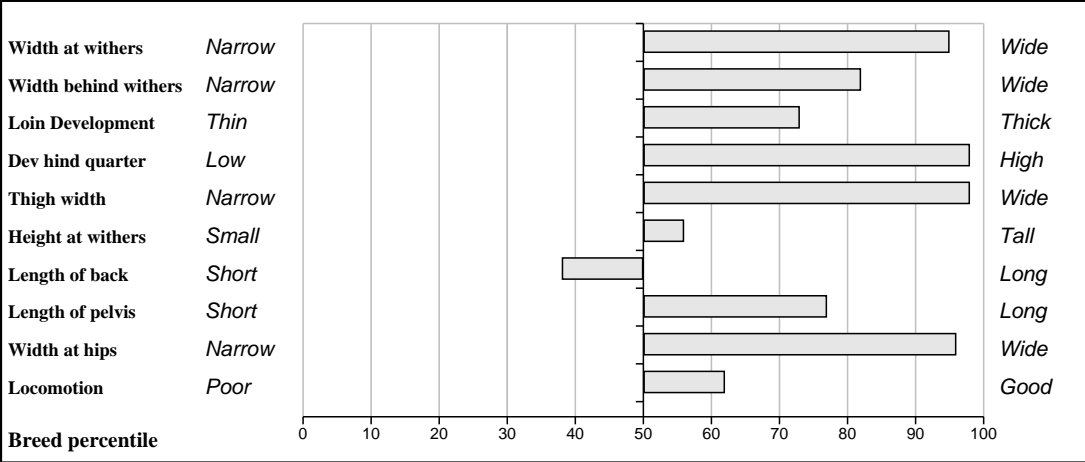

Lot 26 Ballyline Ferdia

Breed: Limousin

IE311149630432

DOB: 20-Jan-2010

Male

Owner: Bertie Mannion - Whitepark Curraghboy Athlone Co Roscommon

Sire: Sympa (SYP) SBV = €152 (80%)	Octopus	SBV = €120 (39%)	Haricot
			Justine
	Operette	SBV = €94 (37%)	Genial
			Lavande
Dam: Ballyline Caitlin IE311149680362 SBV = €45 (37%)	Imperial	SBV = €58 (91%)	Vainqueur
			Amorce
	Ballyline Rachel	SBV = €72 (40%)	Dauphin
			Ballyline Kelly

€uro-Star Indexes

% Rank	Star Rating (within breed)	Indexes & Traits	€uro-Value	Data Reliability	Relative Data Reliability Comment
79%	★★★★	Suckler Beef Value (SBV)	€88	33%	Medium
84%	★★★★★	Weanling Export	€62	43%	High
87%	★★★★★	Beef Carcass	€94	37%	High
81%	★★★★★	Daughter Fertility	€16	5%	Medium
46%	★★★	Daughter Milk	€17	16%	Medium
Other Key Traits					
29%	★★	Calving Difficulty	6.1%	35%	Low
18%	★	Gestation Length		30%	Medium
98%	★★★★★	Docility		45%	High

GROW Linear Score Evaluation (Within-Breed Percentiles)
Animal scored. Linear scores and weaning weights in evaluations

BLUP Composites (Within Breed)