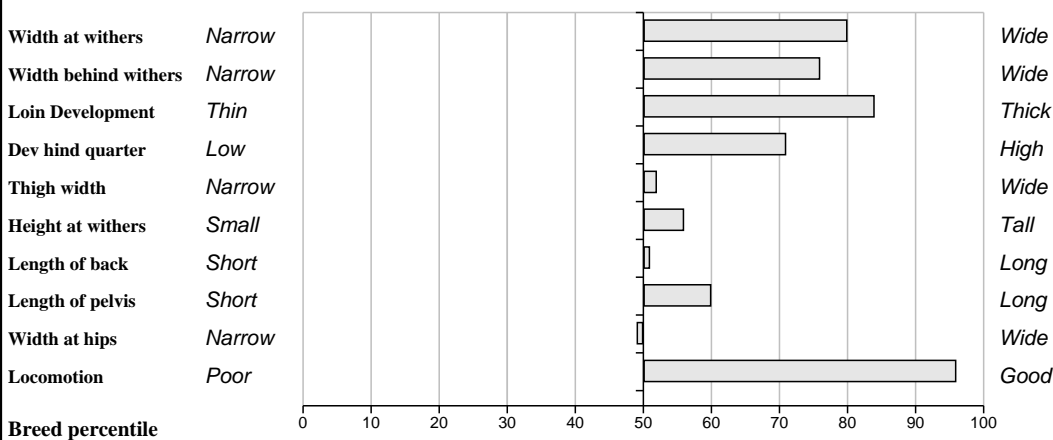

Lot 49 Corlack Frank

Breed: Limousin

IE131880660004

DOB: 02-Apr-2010

Male

Owner: Eoin Michael Gavin - Hill Road Bunratty Co Clare

Sire: Mas Du Clo (MUC) SBV = €68 (98%)	Bambino	SBV = €55 (10%)	Ultimum
			Souriante
	Cosette	SBV = €72 (28%)	Tilleul
			Lancette
Dam: Brickhill Ali IE131212210099	Navarin	SBV = €49 (97%)	Imperial
			Intuitive
	Carwin Magic	SBV = €84 (40%)	Grange Balerno
			Luttrellstown Jasmin

Parental Average Euro-Star Indexes

% Rank	Star Rating (within breed)	Indexes & Traits	€uro-Value	Data Reliability	Relative Data Reliability Comment
44%	★★★	Suckler Beef Value (SBV)	€63	34%	High
74%	★★★★	Weanling Export	€57	35%	Medium
63%	★★★★	Beef Carcass	€80	35%	High
10%	★	Daughter Fertility	€-37	19%	High
92%	★★★★★	Daughter Milk	€42	29%	High
Other Key Traits					
12%	★	Calving Difficulty	7.1%	34%	Low
5%	★	Gestation Length		33%	High
77%	★★★★	Docility		37%	Medium

Parental Average GROW Traits (Within-Breed Percentiles)
Animal scored. Scores or weaning weights not eligible for evaluation

BLUP Composites (Within Breed)