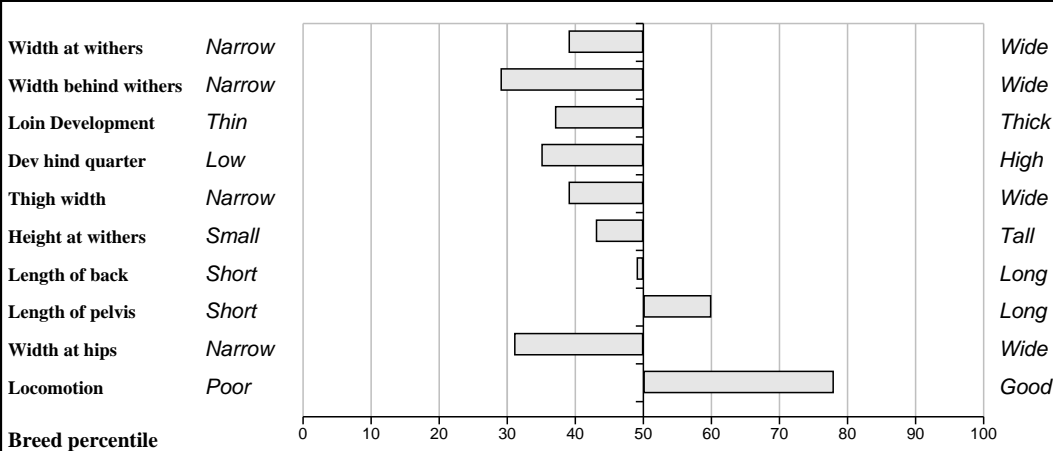

Lot 61 Cloonagh Duchess

Breed: Limousin

IE221283350697

DOB: 01-Nov-2008

Female

Owner: Garreth T Behan - Clonagowan Ballyfin Portlaoise Co Laois

Sire: Imperial (IPI) SBV = €58 (91%)	Vainqueur	SBV = €85 (54%)	Success
			Ondulee
	Amorce	SBV = €56 (28%)	Triomphe
			Parisienne
Dam: Cloonagh Tracey Et IE221283380345 SBV = €18 (46%)	Geant	SBV = €68 (92%)	Dauphin
			Cerise
	Knocknagree Muireann	SBV = €-3 (51%)	Dauphin
			Newtown Ann

€uro-Star Indexes

% Rank	Star Rating (within breed)	Indexes & Traits	€uro-Value	Data Reliability	Relative Data Reliability Comment
4%	★	Suckler Beef Value (SBV)	€24	38%	High
1%	★	Weanling Export	€19	48%	High
30%	★★	Beef Carcass	€64	43%	High
11%	★	Daughter Fertility	€-35	14%	Medium
73%	★★★★	Daughter Milk	€27	25%	High
Other Key Traits					
11%	★	Maternal Calving Diff	7%	34%	High
6%	★	Gestation Length		28%	Medium
96%	★★★★★	Docility		47%	High

GROW Linear Score Evaluation (Within-Breed Percentiles)
Animal scored. Linear scores and weaning weights in evaluations

BLUP Composites (Within Breed)