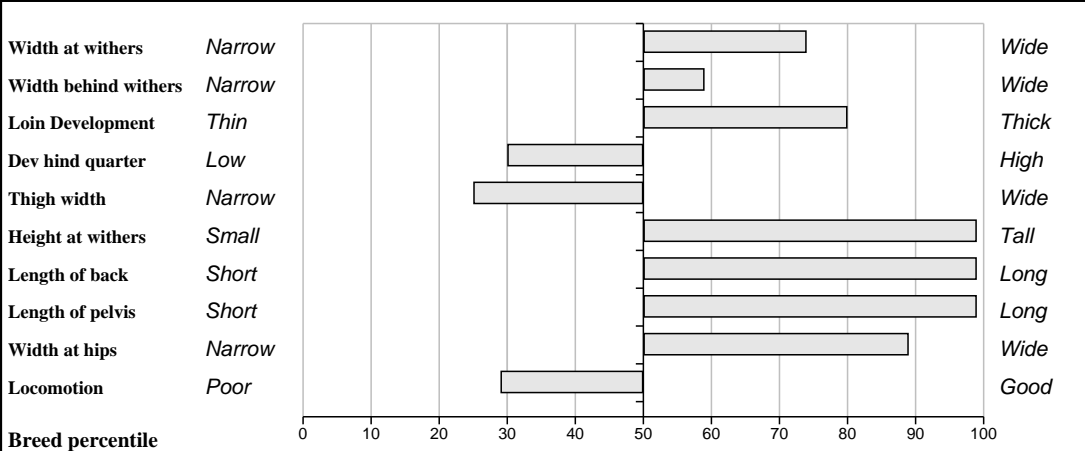

Lot 58 Elegante Figolo Et

Breed: Limousin

IE341510040180

DOB: 26-Apr-2010

Male

Owner: Michael Kinane - Ballyglass Tipperary Co Tipperary

Sire: Sympa (SYP) SBV = €152 (80%)	Octopus	SBV = €120 (39%)	Haricot
			Justine
	Operette	SBV = €94 (37%)	Genial
			Lavande
Dam: Milbrook Roe Et IE281084530247 SBV = €72 (47%)	Greensons Gigolo	SBV = €30 (69%)	Titan
			Surprise
	Milbrook Dawn Et	SBV = €76 (63%)	Oakley Politician
			Tulipe

€uro-Star Indexes

% Rank	Star Rating (within breed)	Indexes & Traits	€uro-Value	Data Reliability	Relative Data Reliability Comment
95%	★★★★★	Suckler Beef Value (SBV)	€115	35%	High
82%	★★★★★	Weanling Export	€61	47%	High
95%	★★★★★	Beef Carcass	€103	40%	High
97%	★★★★★	Daughter Fertility	€46	5%	Medium
36%	★★	Daughter Milk	€14	17%	Medium
Other Key Traits					
58%	★★★	Calving Difficulty	5%	38%	Medium
58%	★★★	Gestation Length		30%	Medium
97%	★★★★★	Docility		46%	High

GROW Linear Score Evaluation (Within-Breed Percentiles)

Animal scored. Linear scores and weaning weights in evaluations

BLUP Composites (Within Breed)