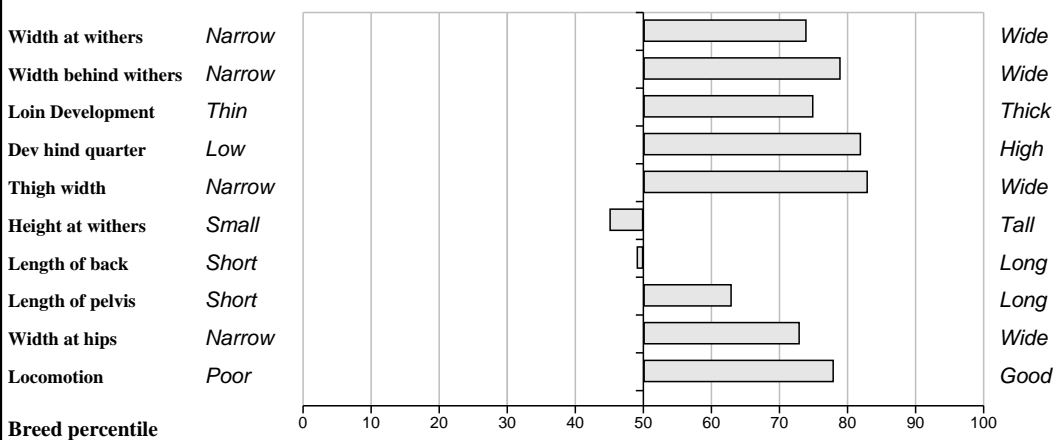

Lot 22 Killcastle Fausto Et

Breed: Limousin

IE361033250483

DOB: 08-Jan-2010

Male

Owner: Alan Kelly - The Pike Cross Castledaly Moate Co Westmeath

Sire: Nenuphar (NUP) SBV = €39 (94%)	Leo SBV = €30 (51%)	Flambeur
		Admirable
	Giroflee SBV = €81 (46%)	Clown
		Anemone
Dam: Killcastle Treasa IE361033290140 SBV = €85 (35%)	Esope SBV = €78 (64%)	Usant
		Uchette
	Pelletstown Nickelle SBV = €51 (44%)	Genereux
		Pelletstown Isobelle

€uro-Star Indexes

% Rank	Star Rating (within breed)	Indexes & Traits	€uro-Value	Data Reliability	Relative Data Reliability Comment
57%	★★★	Suckler Beef Value (SBV)	€71	36%	High
69%	★★★★	Weanling Export	€55	45%	High
92%	★★★★★	Beef Carcass	€99	40%	High
11%	★	Daughter Fertility	€-34	19%	High
1%	★	Daughter Milk	€-19	23%	Medium

Other Key Traits

33%	★★	Calving Difficulty	5.9%	36%	Low
10%	★	Gestation Length		28%	Medium
94%	★★★★★	Docility		44%	High

GROW Linear Score Evaluation (Within-Breed Percentiles)

Animal scored. Linear scores and weaning weights in evaluations

BLUP Composites (Within Breed)