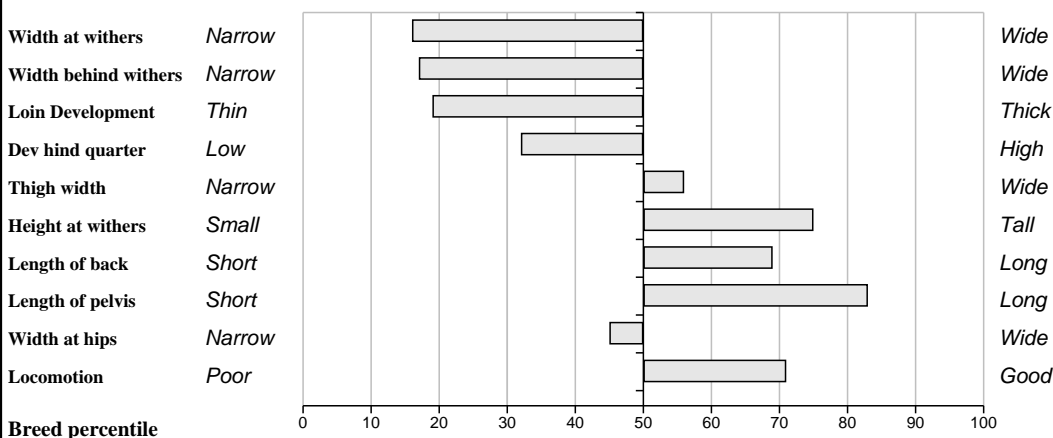

Lot 17 Fairymount Frank

Breed: Limousin

IE221280010157

DOB: 03-Jan-2010

Male

Owner: Thomas Daly - Smithstown Castlecomer Co Kilkenny

Sire: Vison (VZN) SBV = €89 (74%)	Nino SBV = €80 (31%)	Lino
		Justice
	Ritournell SBV = €85 (32%)	Nectar
		Nostalgie
Dam: Fairymount Tanya IE221280060046 SBV = €39 (39%)	Ferry SBV = €34 (97%)	As De Pic
		Verveine
	Pelletstown Lana SBV = €41 (30%)	Genereux
		Pelletstown Coco

€uro-Star Indexes

% Rank	Star Rating (within breed)	Indexes & Traits	€uro-Value	Data Reliability	Relative Data Reliability Comment
46%	★★★	Suckler Beef Value (SBV)	€64	34%	High
45%	★★★	Weanling Export	€48	41%	High
55%	★★★	Beef Carcass	€76	38%	High
11%	★	Daughter Fertility	€-34	9%	Medium
86%	★★★★★	Daughter Milk	€36	12%	Medium
Other Key Traits					
17%	★	Calving Difficulty	6.8%	42%	High
53%	★★★	Gestation Length		27%	Medium
45%	★★★	Docility		26%	Low

GROW Linear Score Evaluation (Within-Breed Percentiles)

Animal scored. Linear scores and weaning weights in evaluations

BLUP Composites (Within Breed)