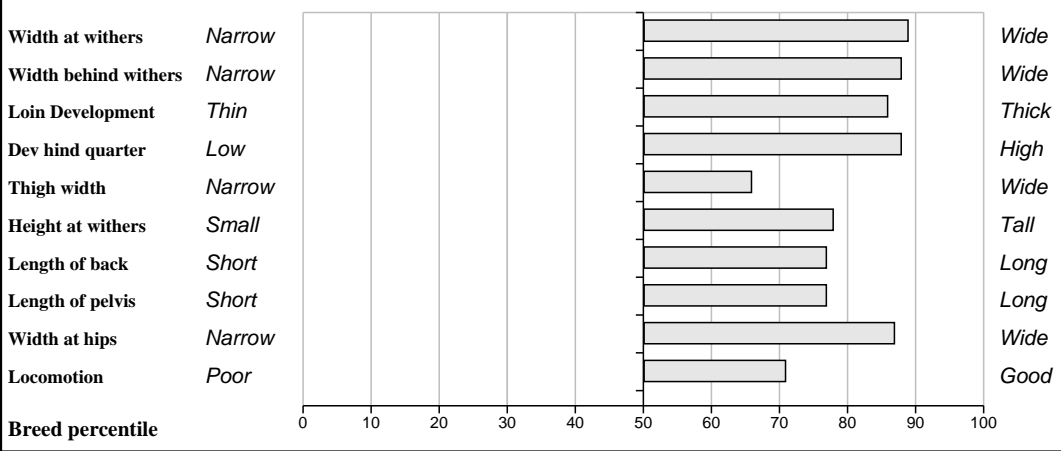

Lot 3   Ardlea Edde   Breed: Limousin

IE221064560881   DOB: 25-Oct-2009   Male

Owner: Daniel Tynan - Beechhill Farm Doon Mountrath Co Laois

Sire: Sympa (SYP) SBV = €152 (80%)	Octopus	SBV = €120 (39%)	Haricot
			Justine
	Operette	SBV = €94 (37%)	Genial
			Lavande
Dam: Bremore Victoria IE171088840067 SBV = €82 (38%)	Nenuphar	SBV = €39 (94%)	Leo
			Giroflee
	Luttrellstown Indigo	SBV = €119 (33%)	Filsdaida
			Luttrellstown Flossie

€uro-Star Indexes

% Rank	Star Rating (within breed)	Indexes & Traits	€uro-Value	Data Reliability	Relative Data Reliability Comment
84%	★★★★★	Suckler Beef Value (SBV)	€93	37%	High
95%	★★★★★	Weanling Export	€71	44%	High
91%	★★★★★	Beef Carcass	€97	39%	High
73%	★★★★	Daughter Fertility	€10	5%	Medium
29%	★★	Daughter Milk	€11	17%	Medium
Other Key Traits					
40%	★★	Calving Difficulty	5.7%	41%	Medium
1%	★	Gestation Length		49%	High
87%	★★★★★	Docility		46%	High

GROW Linear Score Evaluation (Within-Breed Percentiles)

Animal scored. Linear scores and weaning weights in evaluations