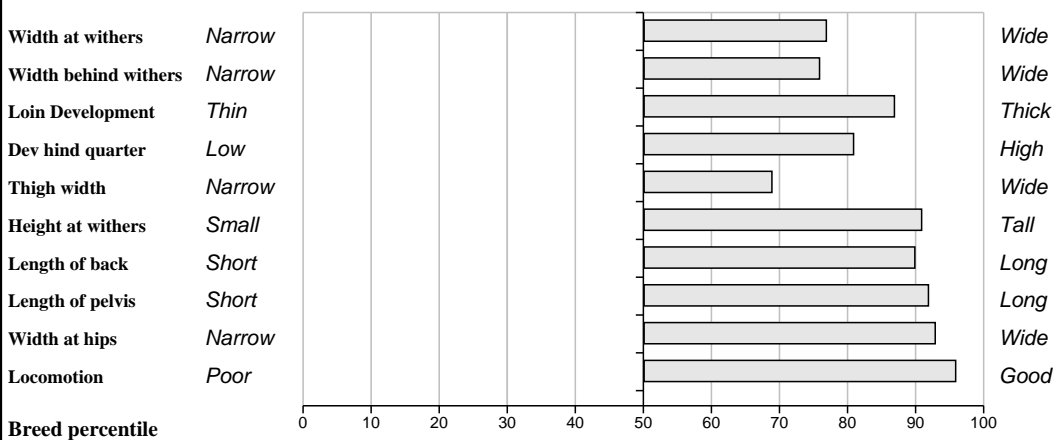

Lot 27 Roundhill Falcon Et

Breed: Limousin

IE241280231218

DOB: 26-Jan-2010

Male

Owner: Timothy Corridan - Castlequarter House Fedamore Co Limerick

Sire: Ibis (IBI) SBV = €113 (49%)	Ulex	SBV = €51 (10%)	Prince
			Noisette
	Samba	SBV = €44 (1%)	Orage
			Odacieuse
Dam: Melodie FR1996008093 SBV = €81 (35%)	Festival	SBV = €44 (12%)	Delta
			Bouclette
	F085 Eclipse	SBV = €98 (7%)	Bilbao
			Bannou

€uro-Star Indexes

% Rank	Star Rating (within breed)	Indexes & Traits	€uro-Value	Data Reliability	Relative Data Reliability Comment
97%	★★★★★	Suckler Beef Value (SBV)	€125	26%	Medium
96%	★★★★★	Weanling Export	€74	42%	High
97%	★★★★★	Beef Carcass	€110	36%	High
86%	★★★★★	Daughter Fertility	€22	2%	Low
45%	★★★	Daughter Milk	€17	18%	Medium
Other Key Traits					
N/A	N/A	Calving Difficulty		22%	Too Low
64%	★★★★	Gestation Length		8%	Low
77%	★★★★	Docility		43%	High

GROW Linear Score Evaluation (Within-Breed Percentiles)
Animal scored. Linear scores and weaning weights in evaluations

BLUP Composites (Within Breed)