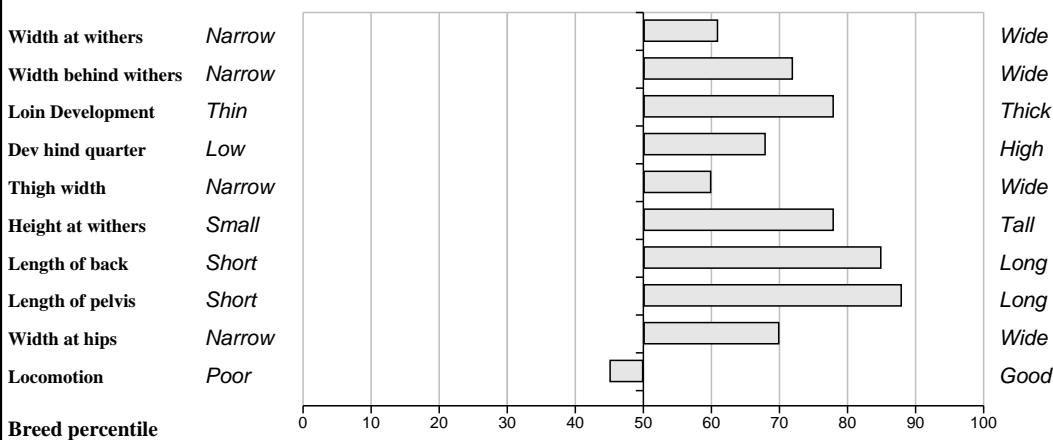

Lot 69 Rathnestin Emerlad

Breed: Limousin

IE261225040033

DOB: 18-Dec-2009

Female

Owner: Raymond Bird - Green Road Louth Village Dundalk Co Louth

Sire: Grahams Samson (GRX) SBV = €106 (85%)	Jersey SBV = €99 (62%)	Expert Flamande
	Lisette SBV = €107 (33%)	Indien Guerre
Dam: Bishopland Alice IE201017460076 SBV = €79 (28%)	Mozart SBV = €101 (82%)	Genial Idole
	Bishopland Priscilla SBV = €58 (40%)	Ferry Deerpark Cara

Parental Average Euro-Star Indexes

% Rank	Star Rating (within breed)	Indexes & Traits	€uro-Value	Data Reliability	Relative Data Reliability Comment
81%	★★★★★	Suckler Beef Value (SBV)	€90	30%	Medium
71%	★★★★	Weanling Export	€56	27%	Low
78%	★★★★	Beef Carcass	€88	27%	Medium
68%	★★★★	Daughter Fertility	€6	8%	Medium
87%	★★★★★	Daughter Milk	€36	20%	Medium
Other Key Traits					
63%	★★★★	Maternal Calving Diff	6%	28%	High
6%	★	Gestation Length		45%	High
13%	★	Docility		26%	Low

Parental Average GROW Traits (Within-Breed Percentiles)
Animal scored. Scores or weaning weights not eligible for evaluation

BLUP Composites (Within Breed)