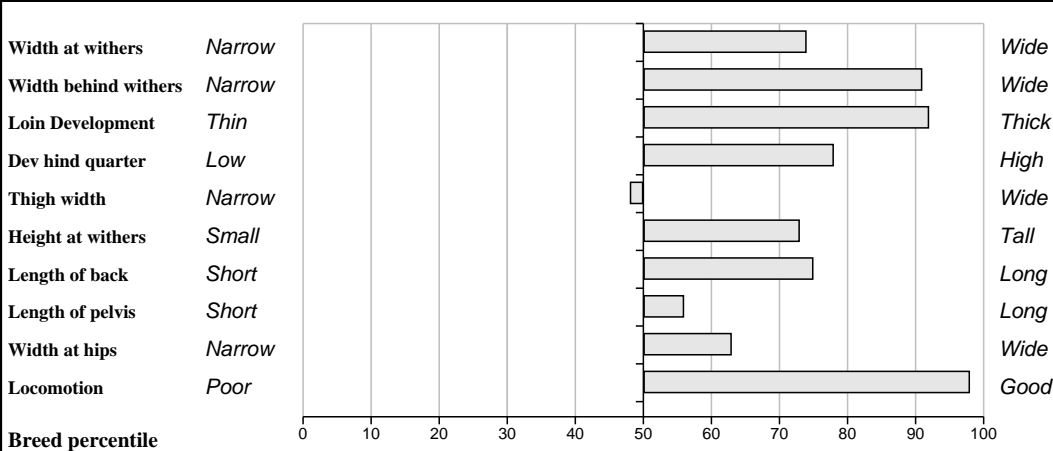

Lot 33 Keltic Fox

Breed: Limousin

IE281673770026

DOB: 06-Feb-2010

Male

Owner: Ms. Teleri Thomas - Clongriffin Enfield Co Meath

Sire: Neuf (NUF) SBV = €123 (88%)	Cassis	SBV = €43 (28%)	Ulysse
			Sultane
	Jungle	SBV = €89 (22%)	Haricot
			Vanille
Dam: Cwmpedran Arabella UK745993300050 SBV = €75 (22%)	Ronick Hawk	SBV = €109 (91%)	Broadmeadows Cannon
			Ronick Esther
	Cwmpedran Poppy	SBV = €59 (5%)	Sarkley Mountie
			Drysgol Harebell

€uro-Star Indexes

% Rank	Star Rating (within breed)	Indexes & Traits	€uro-Value	Data Reliability	Relative Data Reliability Comment
94%	★★★★★	Suckler Beef Value (SBV)	€110	33%	Medium
86%	★★★★★	Weanling Export	€63	43%	High
86%	★★★★★	Beef Carcass	€93	38%	High
75%	★★★★	Daughter Fertility	€11	14%	Medium
95%	★★★★★	Daughter Milk	€46	19%	Medium
Other Key Traits					
89%	★★★★★	Calving Difficulty	3.8%	38%	Medium
49%	★★★	Gestation Length		23%	Medium
77%	★★★★	Docility		42%	High

GROW Linear Score Evaluation (Within-Breed Percentiles)

Animal scored. Linear scores and weaning weights in evaluations

BLUP Composites (Within Breed)