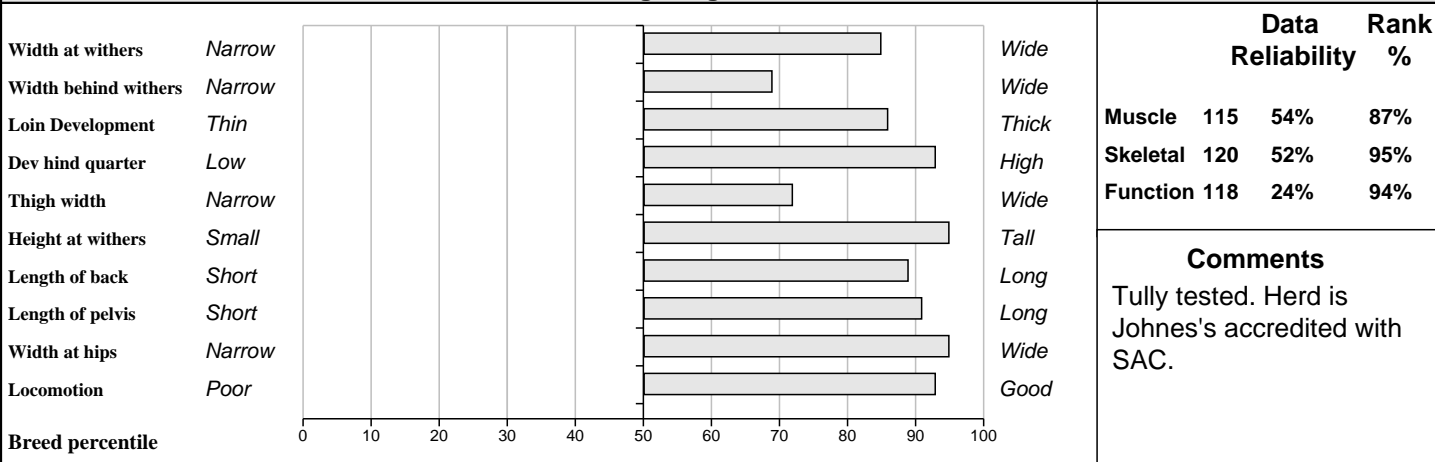

Lot 14   Castleview Enrico **Breed: Limousin**
IE191567110540   DOB: 21-Dec-2009 **Male**
Owner: John J O'Sullivan - Tobermaing Castleisland Co Kerry

Sire: Wilodge Vantastic (VTI) SBV = €139 (73%)	Wilodge Tonka SBV = €99 (59%)	Oxygene
		Wilodge Meclair
	Ravenelle SBV = €106 (29%)	Jersey
		Isabelle
Dam: Castleview Sabine Et IE191567130187 SBV = €103 (40%)	Ideal 23 SBV = €122 (92%)	Flasch
		Disette
	F040 G7 SBV = €83 (61%)	Na Claudus
		Coureuse

€uro-Star Indexes

% Rank	Star Rating (within breed)	Indexes & Traits	€uro-Value	Data Reliability	Relative Data Reliability Comment
99%	★★★★★	Suckler Beef Value (SBV)	€135	35%	High
98%	★★★★★	Weanling Export	€79	43%	High
98%	★★★★★	Beef Carcass	€117	43%	High
N/A	N/A	Daughter Fertility	N/A	0%	Too Low
36%	★★	Daughter Milk	€13	19%	Medium

Other Key Traits

21%	★★	Calving Difficulty	6.5%	35%	Low
88%	★★★★★	Gestation Length		28%	Medium
50%	★★★	Docility		43%	High

GROW Linear Score Evaluation (Within-Breed Percentiles)
Animal scored. Linear scores and weaning weights in evaluations