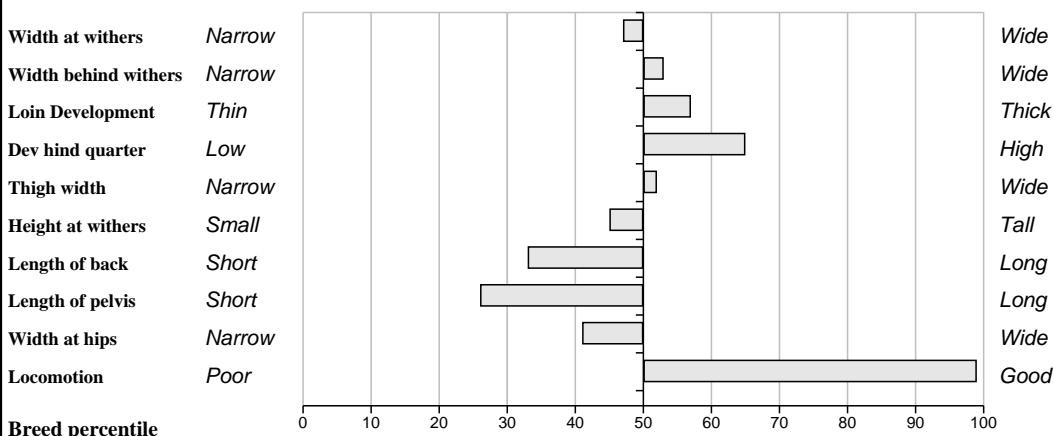

Lot 68 Milan Evette

Breed: Limousin

IE321461550663

DOB: 11-Dec-2009

Female

Owner: Donal Mc Keon - Carrowcarden Enniscrone Co Sligo

Sire: Neuf (NUF) SBV = €123 (88%)	Cassis	SBV = €43 (28%)	Ulysse
			Sultane
	Jungle	SBV = €89 (22%)	Haricot
			Vanille
Dam: Milan Verona IE321461550390 SBV = €34 (39%)	Mas Du Clo	SBV = €68 (98%)	Bambino
			Cosette
	Pelletstown Lorraine	SBV = €35 (54%)	Genereux
			Pelletstown Isobelle

€uro-Star Indexes

% Rank	Star Rating (within breed)	Indexes & Traits	€uro-Value	Data Reliability	Relative Data Reliability Comment
69%	★★★★	Suckler Beef Value (SBV)	€80	36%	High
82%	★★★★★	Weanling Export	€61	44%	High
66%	★★★★	Beef Carcass	€81	40%	High
56%	★★★	Daughter Fertility	€-2	15%	Medium
76%	★★★★	Daughter Milk	€29	21%	Medium
Other Key Traits					
33%	★★	Maternal Calving Diff	6%	30%	High
13%	★	Gestation Length		27%	Medium
87%	★★★★★	Docility		44%	High

GROW Linear Score Evaluation (Within-Breed Percentiles)

Animal scored. Linear scores and weaning weights in evaluations

BLUP Composites (Within Breed)