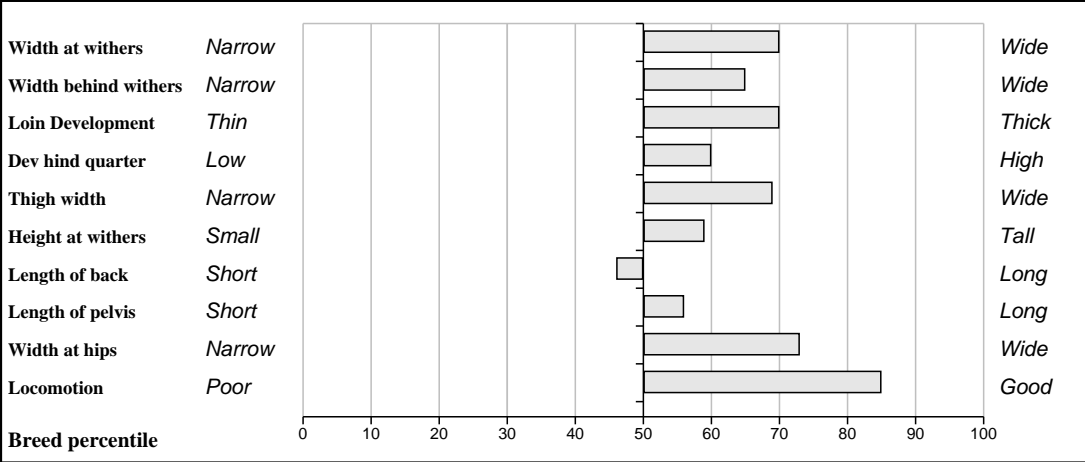

Lot 46 Rathnestin Freddy

Breed: Limousin

IE261225010039

DOB: 22-Mar-2010

Male

Owner: Raymond Bird - Green Road Louth Village Dundalk Co Louth

Sire: Milbrook Tanko (TKO) SBV = €109 (96%)	Mas Du Clo	SBV = €68 (98%)	Bambino
			Cosette
	Milbrook Monique Et	SBV = €99 (63%)	Broadmeadows Cannon
			Milbrook Freda
Dam: Mullary Sophie IE261020820004 SBV = €42 (33%)	Geant	SBV = €68 (92%)	Dauphin
			Cerise
	Reask Hazel	SBV = €19 (46%)	Reask Fern
			Bellair Daisy

Parental Average Euro-Star Indexes

% Rank	Star Rating (within breed)	Indexes & Traits	€uro-Value	Data Reliability	Relative Data Reliability Comment
70%	★★★★	Suckler Beef Value (SBV)	€80	33%	Medium
49%	★★★	Weanling Export	€49	30%	Medium
65%	★★★★	Beef Carcass	€80	29%	Medium
79%	★★★★	Daughter Fertility	€15	14%	Medium
25%	★★	Daughter Milk	€9	19%	Medium
Other Key Traits					
38%	★★	Calving Difficulty	5.7%	41%	Medium
87%	★★★★★	Gestation Length		47%	High
45%	★★★	Docility		29%	Medium

Parental Average GROW Traits (Within-Breed Percentiles)
Animal scored. Scores or weaning weights not eligible for evaluation

BLUP Composites (Within Breed)