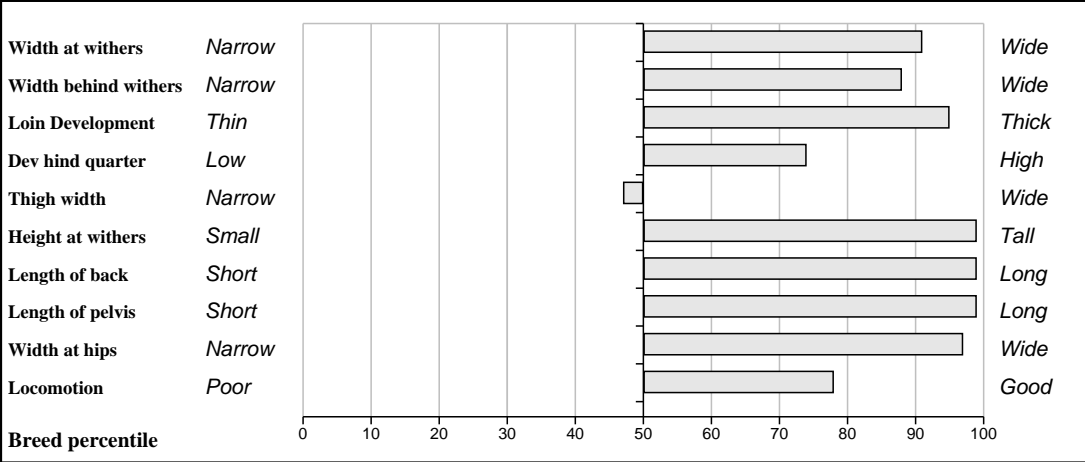

Lot 48 Farmleigh Fruitcake

Breed: Limousin

IE371301390089

DOB: 25-Mar-2010

Male

Owner: Thomas Swaine - Farmleigh Enniscorthy Co Wexford

Sire: Sympa (SYP) SBV = €152 (80%)	Octopus	SBV = €120 (39%)	Haricot
			Justine
	Operette	SBV = €94 (37%)	Genial
			Lavande
Dam: Oakfield Angie IE371341190203 SBV = €101 (33%)	Shire Milton	SBV = €74 (81%)	Gains
			Colombe
	Oakfield Smart	SBV = €100 (39%)	Jeu
			Oakfield Kelly

€uro-Star Indexes

% Rank	Star Rating (within breed)	Indexes & Traits	€uro-Value	Data Reliability	Relative Data Reliability Comment
99%	★★★★★★	Suckler Beef Value (SBV)	€138	33%	Medium
99%	★★★★★★	Weanling Export	€89	43%	High
99%	★★★★★★	Beef Carcass	€121	37%	High
99%	★★★★★★	Daughter Fertility	€62	5%	Medium
50%	★★★	Daughter Milk	€18	14%	Medium
Other Key Traits					
3%	★	Calving Difficulty	9.3%	38%	Medium
87%	★★★★★	Gestation Length		27%	Medium
95%	★★★★★	Docility		29%	Medium

GROW Linear Score Evaluation (Within-Breed Percentiles)

Animal scored. Linear scores and weaning weights in evaluations

BLUP Composites (Within Breed)