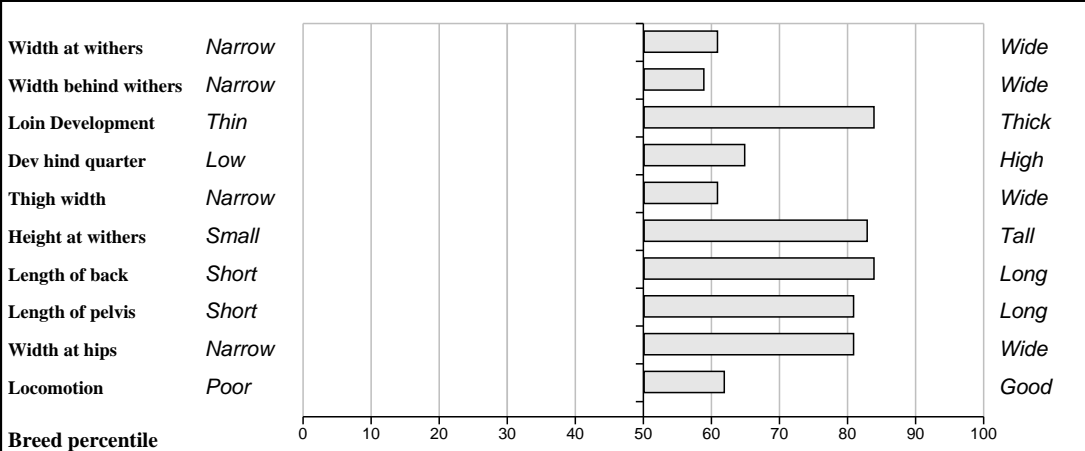

Lot 28 Roundhill Franklin (Et)

Breed: Limousin

IE241280211224

DOB: 26-Jan-2010

Male

Owner: Timothy Corridan - Castlequarter House Fedamore Co Limerick

Sire: Ibis (IBS) SBV = €55 (88%)	Vainqueur	SBV = €85 (54%)	Success
			Ondulee
	Broquette	SBV = €44 (28%)	Usito
			Salade
Dam: Melodie FR1996008093 SBV = €81 (35%)	Festival	SBV = €44 (12%)	Delta
			Bouclette
	F085 Eclipse	SBV = €98 (7%)	Bilbao
			Bannou

€uro-Star Indexes

% Rank	Star Rating (within breed)	Indexes & Traits	€uro-Value	Data Reliability	Relative Data Reliability Comment
70%	★★★★	Suckler Beef Value (SBV)	€80	35%	High
80%	★★★★★	Weanling Export	€60	46%	High
74%	★★★★	Beef Carcass	€85	41%	High
17%	★	Daughter Fertility	€-28	11%	Medium
87%	★★★★★	Daughter Milk	€37	24%	Medium
Other Key Traits					
49%	★★★	Calving Difficulty	5.3%	31%	Low
22%	★★	Gestation Length		26%	Medium
35%	★★	Docility		46%	High

GROW Linear Score Evaluation (Within-Breed Percentiles)

Animal scored. Linear scores and weaning weights in evaluations

BLUP Composites (Within Breed)