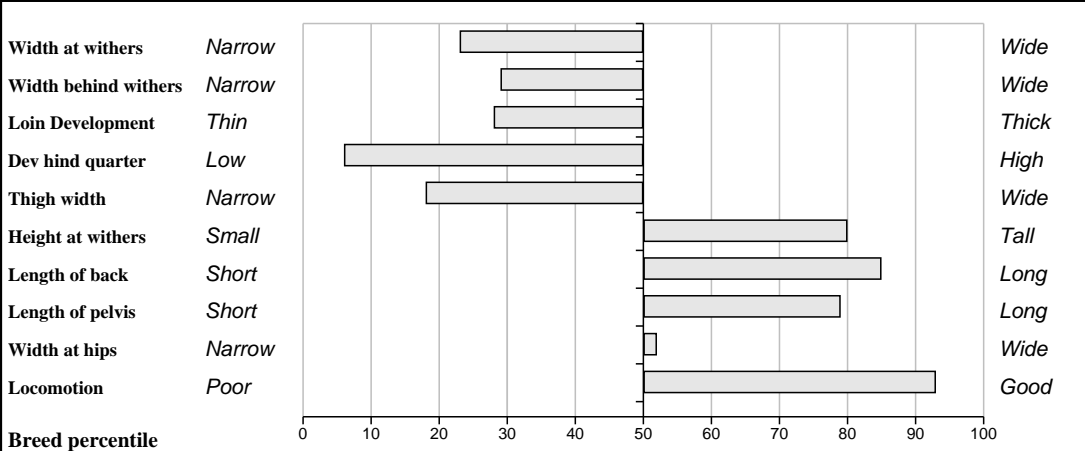

Lot 64 Greenhill Erin

Breed: Limousin

IE161035260144

DOB: 12-Apr-2009

Female

Owner: John Greene - Larrahirl Culdaff Lifford Co Donegal

Sire: Nelson (NLO) SBV = €144 (67%)	Gigolo	SBV = €88 (21%)	Epatant
			Alice
	Jacinthe	SBV = €125 (21%)	Gendarme
			Ebene
Dam: F085 Nouba FR1997006768 SBV = €24 (34%)	Domino	SBV = €56 (85%)	Velino
			Orchidee
	Ecrevisse	SBV = €39 (17%)	Bilbao
			Rusee

€uro-Star Indexes

% Rank	Star Rating (within breed)	Indexes & Traits	€uro-Value	Data Reliability	Relative Data Reliability Comment
48%	★★★	Suckler Beef Value (SBV)	€65	29%	Medium
13%	★	Weanling Export	€37	41%	High
14%	★	Beef Carcass	€54	36%	High
99%	★★★★★	Daughter Fertility	€62	4%	Low
77%	★★★★	Daughter Milk	€30	15%	Medium
Other Key Traits					
71%	★★★★	Maternal Calving Diff	6%	24%	High
98%	★★★★★	Gestation Length		18%	Medium
19%	★	Docility		41%	High

GROW Linear Score Evaluation (Within-Breed Percentiles)
Animal scored. Linear scores and weaning weights in evaluations

BLUP Composites (Within Breed)