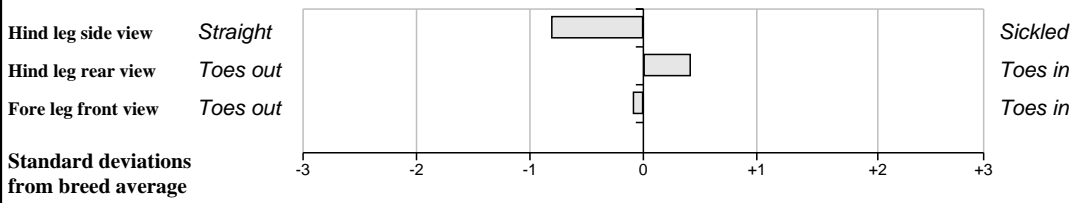

Feet and Leg Descriptions