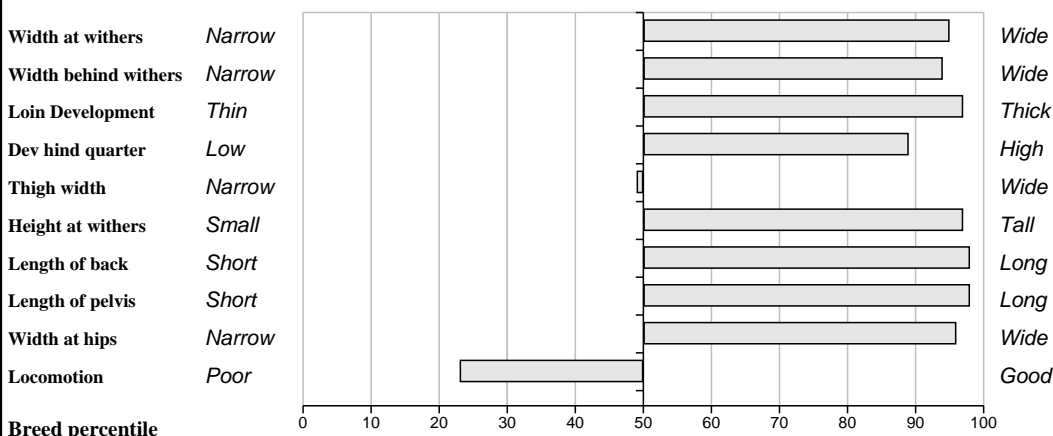

Lot 50 Killough Felix **Breed: Limousin**

IE331302060631 **DOB: 02-Apr-2010** **Male**

Owner: Alfred Percy - Killough Templemore Co Tipperary

Sire: Sympa (SYP) SBV = €152 (80%)	Octopus	SBV = €120 (39%)	Haricot
			Justine
	Operette	SBV = €94 (37%)	Genial
			Lavande
Dam: Killough Violet 3 IE331302090345 SBV = €39 (44%)	Ferry	SBV = €34 (97%)	As De Pic
			Verveine
	Somerset Flower	SBV = €34 (38%)	Vesoul
			Somerset Poppy

€uro-Star Indexes

% Rank	Star Rating (within breed)	Indexes & Traits	€uro-Value	Data Reliability	Relative Data Reliability Comment
97%	★★★★★	Suckler Beef Value (SBV)	€123	35%	High
99%	★★★★★	Weanling Export	€85	45%	High
97%	★★★★★	Beef Carcass	€112	39%	High
70%	★★★★	Daughter Fertility	€8	5%	Medium
52%	★★★	Daughter Milk	€19	17%	Medium
Other Key Traits					
45%	★★★	Calving Difficulty	5.5%	43%	High
41%	★★★	Gestation Length		27%	Medium
26%	★★	Docility		45%	High

GROW Linear Score Evaluation (Within-Breed Percentiles)
Animal scored. Linear scores and weaning weights in evaluations

BLUP Composites (Within Breed)