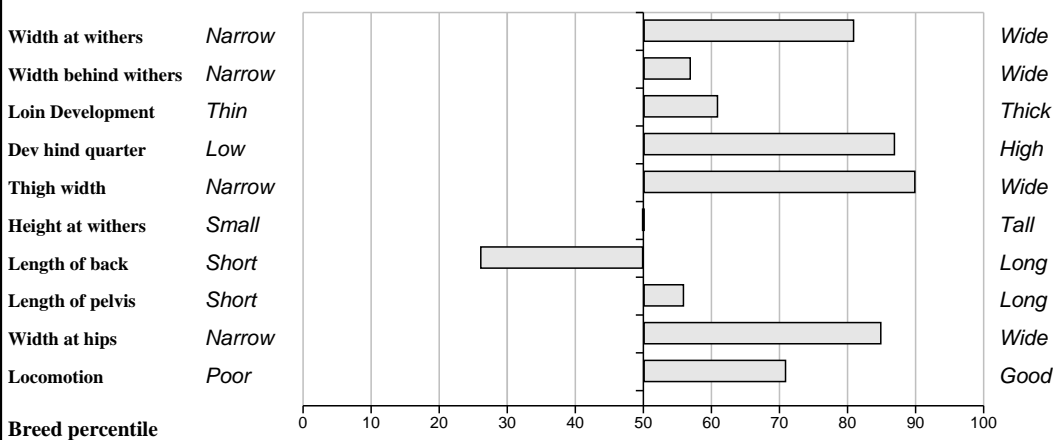

Lot 15 Furnacetown Earls

Breed: Limousin

IE131700210433

DOB: 31-Dec-2009

Male

Owner: Michael Hogan - Furnacetown Feakle Co Clare

Sire: Milbrook Tanko (TKO) SBV = €109 (96%)	Mas Du Clo	SBV = €68 (98%)	Bambino
			Cosette
	Milbrook Monique Et	SBV = €99 (63%)	Broadmeadows Cannon
			Milbrook Freda
Dam: Bremore Siobhan IE171000510114 SBV = €49 (26%)	0183 Noe	SBV = €90 (55%)	Lewis
			Jamaique
	Brownhill Noelle	SBV = €11 (38%)	Riverview Logan
			Brownhill Emma

Parental Average Euro-Star Indexes

% Rank	Star Rating (within breed)	Indexes & Traits	€uro-Value	Data Reliability	Relative Data Reliability Comment
69%	★★★★	Suckler Beef Value (SBV)	€79	29%	Medium
75%	★★★★	Weanling Export	€57	29%	Medium
70%	★★★★	Beef Carcass	€83	30%	Medium
76%	★★★★	Daughter Fertility	€12	16%	Medium
26%	★★	Daughter Milk	€10	16%	Medium
Other Key Traits					
9%	★	Calving Difficulty	7.5%	33%	Low
28%	★★	Gestation Length		28%	Medium
26%	★★	Docility		28%	Medium

Parental Average GROW Traits (Within-Breed Percentiles)
Animal scored. Scores or weaning weights not eligible for evaluation

BLUP Composites (Within Breed)