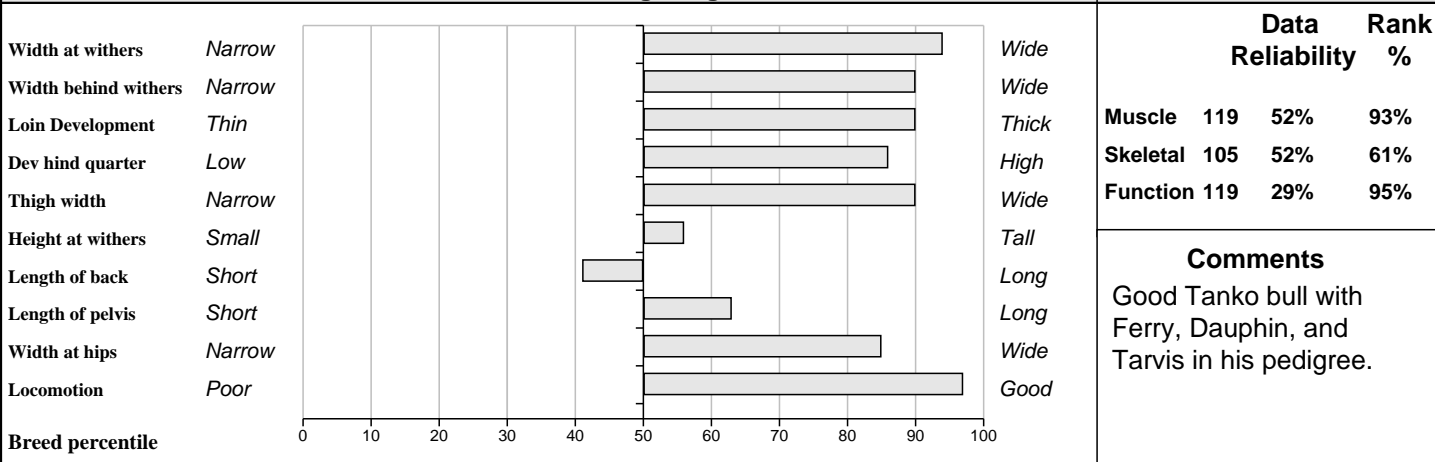

Lot 6 Townleyhall Elliot **Breed: Limousin**
IE281229270295 **DOB: 08-Nov-2009** **Male**
Owner: Derek Russell - Townley Hall Drogheda Co Louth

Sire: Milbrook Tanko (TKO) SBV = €109 (96%)	Mas Du Clo SBV = €68 (98%)	Bambino
	Milbrook Monique Et SBV = €99 (63%)	Cosette Broadmeadows Cannon Milbrook Freda
Dam: Townleyhall Victoria IE281229220134 SBV = €50 (36%)	Jars SBV = €45 (76%)	Ferry Camomille
	Townleyhall Pamela SBV = €32 (47%)	Dauphin Townleyhall Ivy

€uro-Star Indexes

% Rank	Star Rating (within breed)	Indexes & Traits	€uro-Value	Data Reliability	Relative Data Reliability Comment
81%	★★★★★	Suckler Beef Value (SBV)	€90	39%	High
82%	★★★★★	Weanling Export	€61	44%	High
87%	★★★★★	Beef Carcass	€94	41%	High
15%	★	Daughter Fertility	€-30	14%	Medium
71%	★★★★	Daughter Milk	€27	20%	Medium

Other Key Traits

35%	★★	Calving Difficulty	5.9%	42%	High
20%	★	Gestation Length		49%	High
81%	★★★★★	Docility		46%	High

GROW Linear Score Evaluation (Within-Breed Percentiles)
Animal scored. Linear scores and weaning weights in evaluations