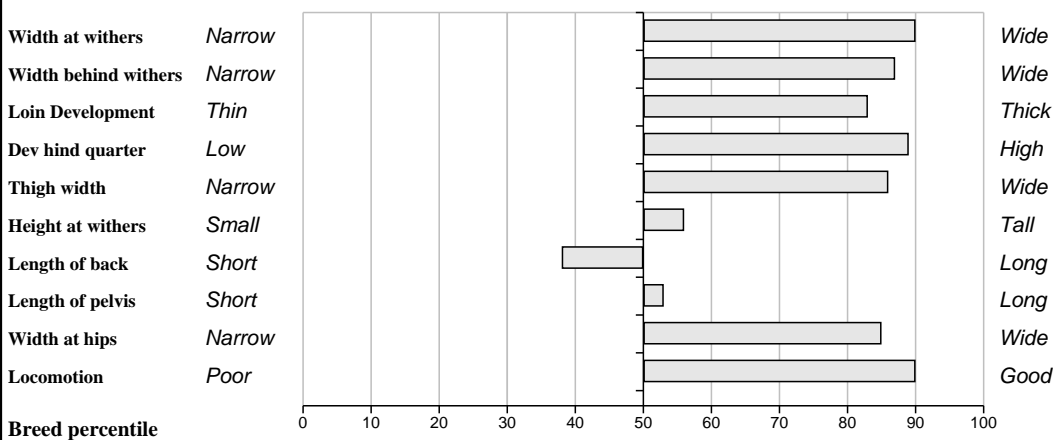

Lot 65 Cushcallow Estelle

Breed: Limousin

IE301303250145

DOB: 19-Apr-2009

Female

Owner: Peter Keane - Cuba Avenue Banagher Co Offaly

Sire: Mas Du Clo (MUC) SBV = €68 (98%)	Bambino	SBV = €55 (10%)	Ultimatum
			Souriante
	Cosette	SBV = €72 (28%)	Tilleul
			Lancette
Dam: Cushcallow Alice IE301303250079 SBV = €74 (37%)	Ardlea S236	SBV = €96 (76%)	Ideal 23
			Elite Phillipa Et
	Ruan Tara	SBV = €70 (40%)	Ruan Robert
			Ruan Nicole

€uro-Star Indexes

% Rank	Star Rating (within breed)	Indexes & Traits	€uro-Value	Data Reliability	Relative Data Reliability Comment
67%	★★★★	Suckler Beef Value (SBV)	€78	40%	High
85%	★★★★★	Weanling Export	€62	44%	High
64%	★★★★	Beef Carcass	€80	40%	High
39%	★★	Daughter Fertility	€-12	19%	High
69%	★★★★	Daughter Milk	€26	27%	High
Other Key Traits					
15%	★	Maternal Calving Diff	7%	34%	High
30%	★★	Gestation Length		51%	High
81%	★★★★★	Docility		47%	High

GROW Linear Score Evaluation (Within-Breed Percentiles)

Animal scored. Linear scores and weaning weights in evaluations

BLUP Composites (Within Breed)