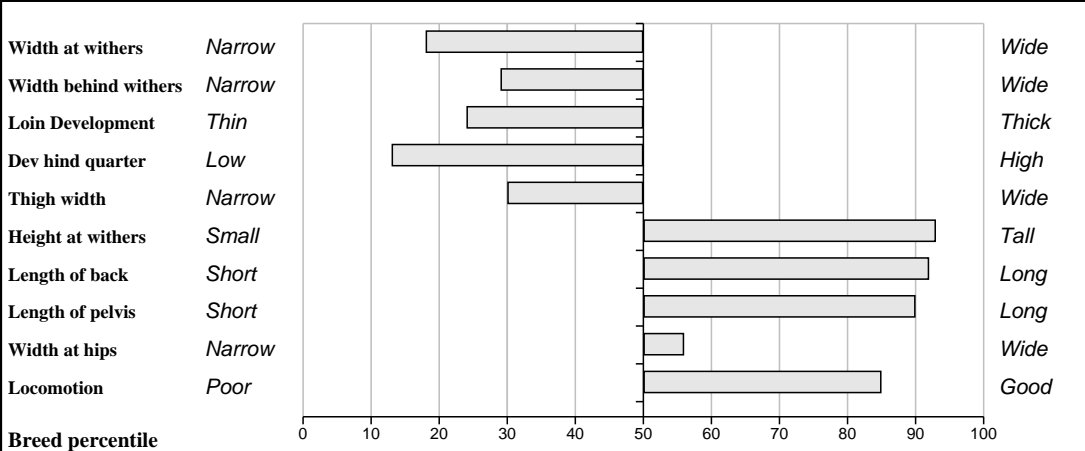

Lot 31 Corlea Fwj 1

Breed: Limousin

IE251049450241

DOB: 01-Feb-2010

Male

Owner: Thomas Connor - Derrylough Kenagh Co Longford

Sire: Ronick Hawk (RKH) SBV = €109 (91%)	Broadmeadows Cannon SBV = €90 (75%)	Broadmeadows Vip Broadmeadows Ainsie
	Ronick Esther SBV = €60 (37%)	Talent Vanilla
Dam: Corlea Vanessa IE251049410097 SBV = €73 (40%)	Meridien SBV = €87 (87%)	Esope Dragonne
	Chapellane Pam SBV = €28 (40%)	Lisnacran Jack Chapellane Hilda

€uro-Star Indexes

% Rank	Star Rating (within breed)	Indexes & Traits	€uro-Value	Data Reliability	Relative Data Reliability Comment
64%	★★★★	Suckler Beef Value (SBV)	€76	37%	High
78%	★★★★	Weanling Export	€59	46%	High
84%	★★★★★	Beef Carcass	€92	41%	High
12%	★	Daughter Fertility	€-34	12%	Medium
43%	★★★	Daughter Milk	€16	23%	Medium
Other Key Traits					
6%	★	Calving Difficulty	8%	43%	High
21%	★★	Gestation Length		26%	Medium
77%	★★★★	Docility		44%	High

GROW Linear Score Evaluation (Within-Breed Percentiles)
Animal scored. Linear scores and weaning weights in evaluations

BLUP Composites (Within Breed)