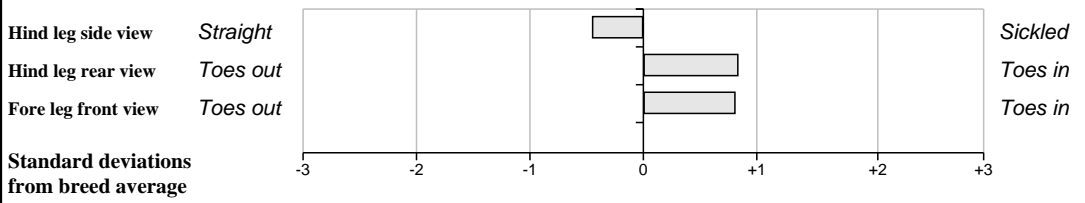

**Comments**  
Nice stylish bull. Very quiet. Showed all summer.

**Feet and Leg Descriptions**

**Lot 47 Barbersfort Hill Fineese** **Breed: Limousin**  
**IE181654360384** **DOB: 22-Mar-2010** **Male**  
**Owner: Peter Fahy - Barbersfort Tuam Co Galway**