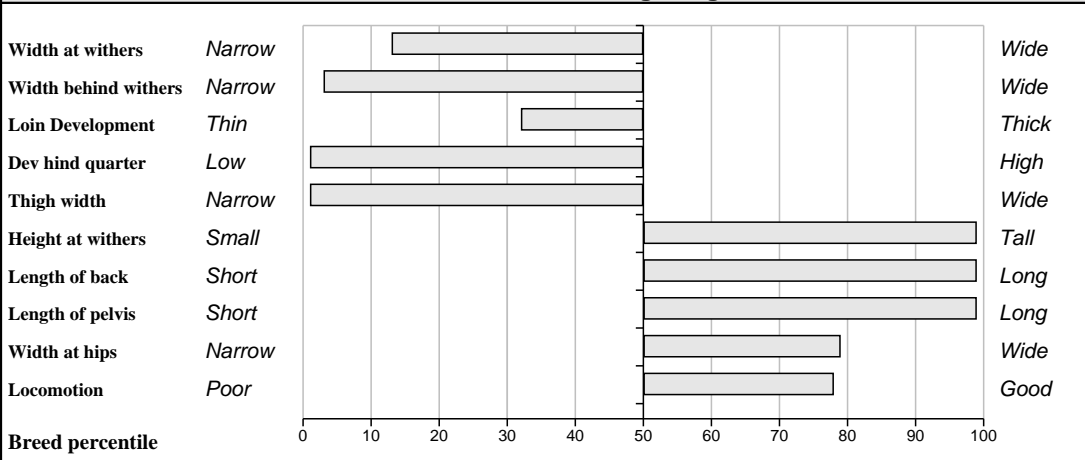

**To find out more about 'Herdplus', call ICBF today on 1850-600-900 or ([www.icbf.com](http://www.icbf.com)).**

**Muscle = 1 + 2 + 3(x2) + 4 + 5**  
**Skeletal = 6(x2) + 7 + 8 + 9**  
**Functional = 10 + 11 + 12 + 13**

**Lot 1 Drumboory Etoile** **Breed: Limousin**  
**IE121725160025** **DOB: 23-May-2009** **Male**  
**Owner: John Gilheaney - Drumboory Ballyconnell Co Cavan**

<b>Sire:</b> <b>Tistou (TTU)</b>  SBV = €123 (68%)	Imperial	SBV = €58 (91%)	Vainqueur
			Amorce
	Nerveuse	SBV = €126 (24%)	Jersey
			Indienne
<b>Dam:</b> <b>Baltracey Trixie Et</b>  IE201318260054 SBV = €104 (33%)	Ideal 23	SBV = €122 (92%)	Flasch
			Disette

**€uro-Star Indexes**

% Rank	Star Rating (within breed)	Indexes & Traits	€uro-Value	Data Reliability	Relative Data Reliability Comment
95%	★★★★★	Suckler Beef Value (SBV)	€113	37%	High
33%	★★	Weanling Export	€44	41%	High
94%	★★★★★	Beef Carcass	€103	43%	High
71%	★★★★	Daughter Fertility	€8	8%	Medium
92%	★★★★★	Daughter Milk	€42	10%	Low

<b>Other Key Traits</b>					
60%	★★★	Calving Difficulty	5%	39%	Medium
93%	★★★★★	Gestation Length		41%	High
95%	★★★★★	Docility		25%	Low

**GROW Linear Score Evaluation (Within-Breed Percentiles)**  
 Animal scored. Linear scores and weaning weights in evaluations