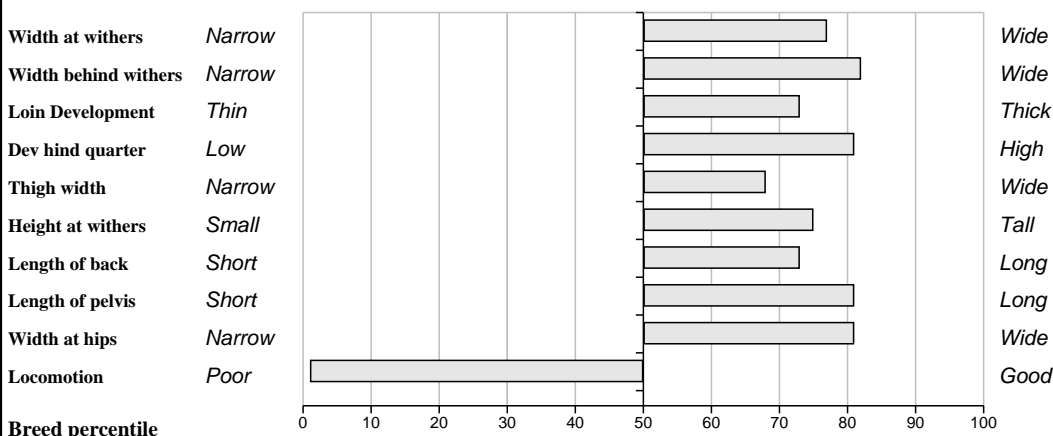

Lot 29 Hill Top Fintan Et

Breed: Limousin

IE131495170205

DOB: 27-Jan-2010

Male

Owner: Thomas Murphy - Carhuligane Mullagh Co Clare

Sire: Sarkley Pepsi (S653) SBV = €64 (32%)	Heros SBV = €98 (26%)	Durandal Sigit
	Sarkley Irmadel SBV = €16 (11%)	Illustre Relko Tamerind
Dam: Moyglan Uber-Frau IE131345820043 SBV = €78 (43%)	Highlander SBV = €79 (98%)	Villy Baronne
	Mount Scott Pretty SBV = €48 (36%)	Gamin Mount Scott Jolly

€uro-Star Indexes

% Rank	Star Rating (within breed)	Indexes & Traits	€uro-Value	Data Reliability	Relative Data Reliability Comment
75%	★★★★	Suckler Beef Value (SBV)	€84	24%	Low
89%	★★★★★	Weanling Export	€65	38%	High
59%	★★★	Beef Carcass	€78	31%	Medium
N/A	N/A	Daughter Fertility	N/A	0%	Too Low
38%	★★	Daughter Milk	€14	8%	Low
Other Key Traits					
N/A	N/A	Calving Difficulty		22%	Too Low
76%	★★★★	Gestation Length		12%	Low
81%	★★★★★	Docility		40%	Medium

GROW Linear Score Evaluation (Within-Breed Percentiles)

Animal scored. Linear scores and weaning weights in evaluations

BLUP Composites (Within Breed)