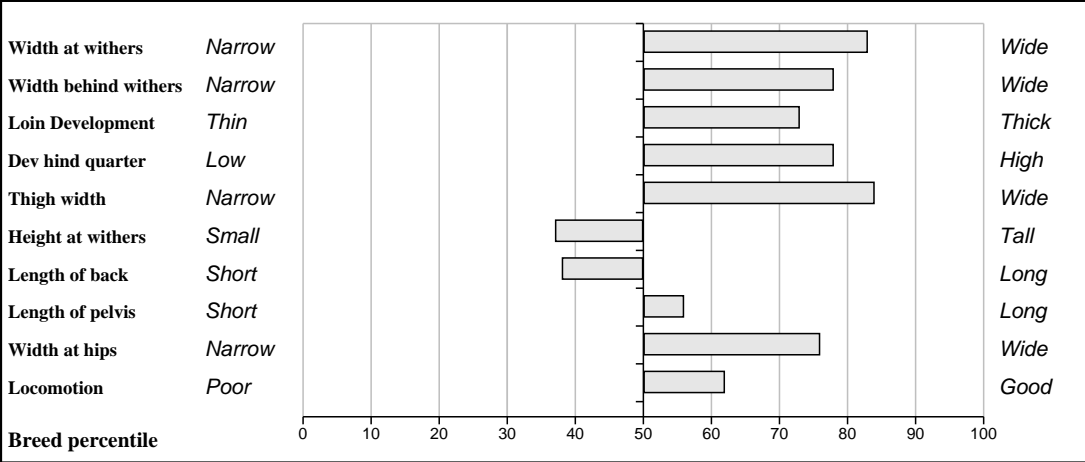

Lot 8 Coolrain Edric Et **Breed: Limousin**

IE221153560263 **DOB: 11-Nov-2009** **Male**

Owner: Gearoid & Padraic Kennedy - Derryduff Coolrain Portlaoise Co Laois

Sire: Ronick Hawk (RKH) SBV = €109 (91%)	Broadmeadows Cannon SBV = €90 (75%)	Broadmeadows Vip Broadmeadows Ainsie
	Ronick Esther SBV = €60 (37%)	Talent Vanilla
Dam: Galbally Nellie IENKQD0054L SBV = €50 (48%)	Litron SBV = €68 (98%)	Epson Gracieuse
	Millknock Lemon SBV = €15 (32%)	Cornamundy Hickory Millknock Iris

€uro-Star Indexes

% Rank	Star Rating (within breed)	Indexes & Traits	€uro-Value	Data Reliability	Relative Data Reliability Comment
65%	★★★★★	Suckler Beef Value (SBV)	€76	38%	High
43%	★★★★	Weanling Export	€47	45%	High
69%	★★★★★	Beef Carcass	€83	42%	High
54%	★★★★	Daughter Fertility	€-2	12%	Medium
56%	★★★★	Daughter Milk	€20	21%	Medium
Other Key Traits					
40%	★★★	Calving Difficulty	5.7%	39%	Medium
23%	★★	Gestation Length		30%	Medium
65%	★★★★★	Docility		31%	Medium

GROW Linear Score Evaluation (Within-Breed Percentiles)
Animal scored. Linear scores and weaning weights in evaluations

BLUP Composites (Within Breed)