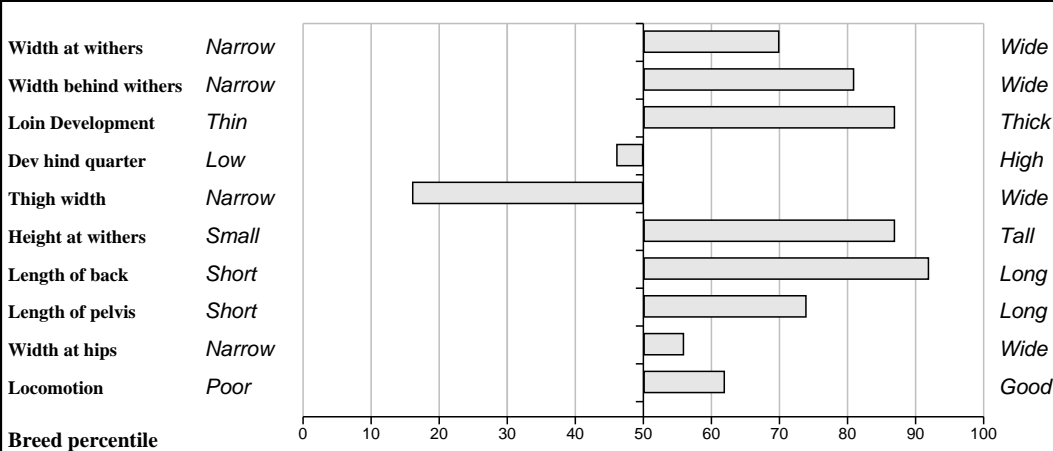

Lot 73 Newtown Florence

Breed: Limousin

IE231230630486

DOB: 01-May-2010

Female

Owner: Stanley Richardson - Newtowngore Leitrim Co Leitrim

Sire: Ampertaine Abracadabra (AIA) SBV = €103 (66%)	Sympa	SBV = €152 (80%)	Octopus
			Operette
	Ampertaine Penny	SBV = €27 (27%)	Muscular
			Ampertaine Hannah
Dam: Newtown Chassie IE231230640413 SBV = €75 (39%)	Ramses	SBV = €97 (86%)	Nestor
			Melodie
	Castlevie Rub	SBV = €89 (56%)	Ideal 23
			Castlevie Miss

€uro-Star Indexes

% Rank	Star Rating (within breed)	Indexes & Traits	€uro-Value	Data Reliability	Relative Data Reliability Comment
84%	★★★★★	Suckler Beef Value (SBV)	€93	33%	Medium
89%	★★★★★	Weanling Export	€65	41%	High
70%	★★★★	Beef Carcass	€83	34%	Medium
84%	★★★★★	Daughter Fertility	€20	2%	Low
69%	★★★★	Daughter Milk	€26	9%	Low
Other Key Traits					
48%	★★★	Maternal Calving Diff	6%	23%	High
20%	★★	Gestation Length		49%	High
81%	★★★★★	Docility		43%	High

GROW Linear Score Evaluation (Within-Breed Percentiles)

Animal scored. Linear scores and weaning weights in evaluations

BLUP Composites (Within Breed)