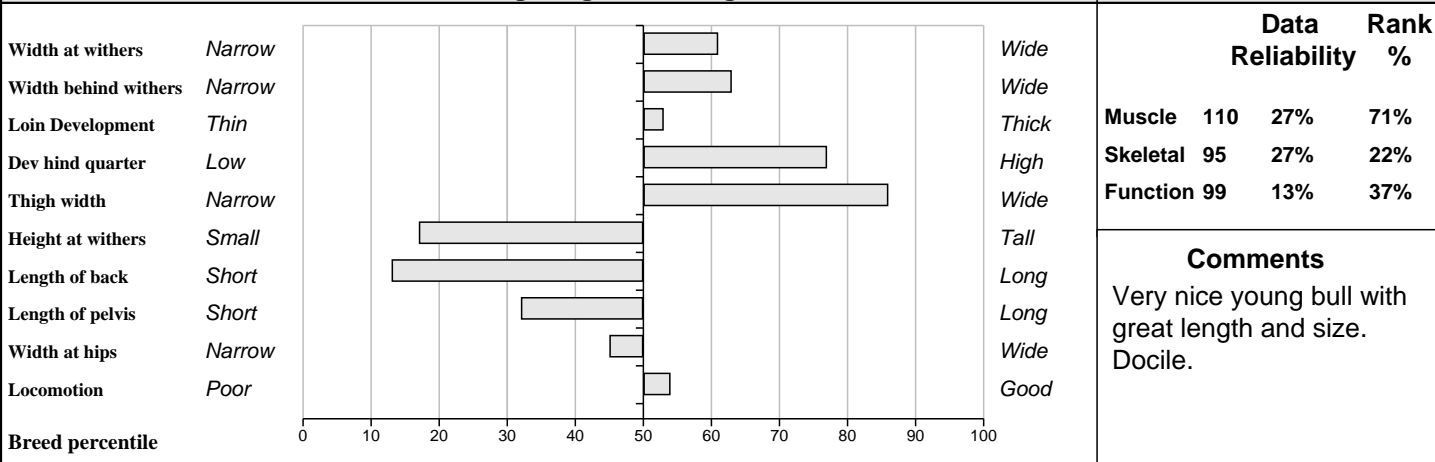

Lot 47 Barbersfort Hill Fineese **Breed: Limousin**
IE181654360384 **DOB: 22-Mar-2010** **Male**
Owner: Peter Fahy - Barbersfort Tuam Co Galway

Sire: Mount Scott Brendan (IE131306640370) SBV = €78 (42%)	Malibu SBV = €63 (99%)	Jabot
	Ballykinncurra Unique SBV = €64 (40%)	Haiti Mas Du Clo Pelletstown Florence
Dam: Rosscahill Becky IE181306940128 SBV = €51 (30%)	Anfield Norman SBV = €44 (60%)	Ferry Ballynerrin Julia (Dna)
	Luttrellstown Lola SBV = €59 (49%)	Milbrook Handsome Luttrellstown Caroline

Parental Average Euro-Star Indexes

% Rank	Star Rating (within breed)	Indexes & Traits	Euro-Value	Data Reliability	Relative Data Reliability Comment
48%	★★★	Suckler Beef Value (SBV)	€65	20%	Low
53%	★★★	Weanling Export	€50	22%	Low
44%	★★★	Beef Carcass	€71	20%	Low
58%	★★★	Daughter Fertility	€0	6%	Medium
37%	★★	Daughter Milk	€14	11%	Low

Other Key Traits

65%	★★★★★	Calving Difficulty	4.8%	34%	Low
59%	★★★	Gestation Length		10%	Low
45%	★★★	Docility		43%	High

Parental Average GROW Traits (Within-Breed Percentiles) Animal scored. Scores or weaning weights not eligible for evaluation	BLUP Composites (Within Breed)

Copyright, Irish Cattle Breeding Federation ICBF Apr 2011

Comments
Very nice young bull with great length and size. Docile.