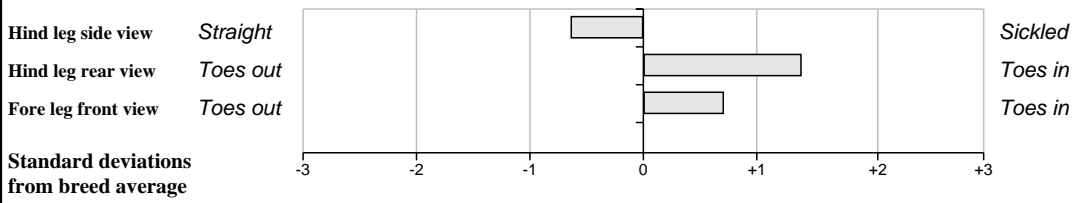

Feet and Leg Descriptions