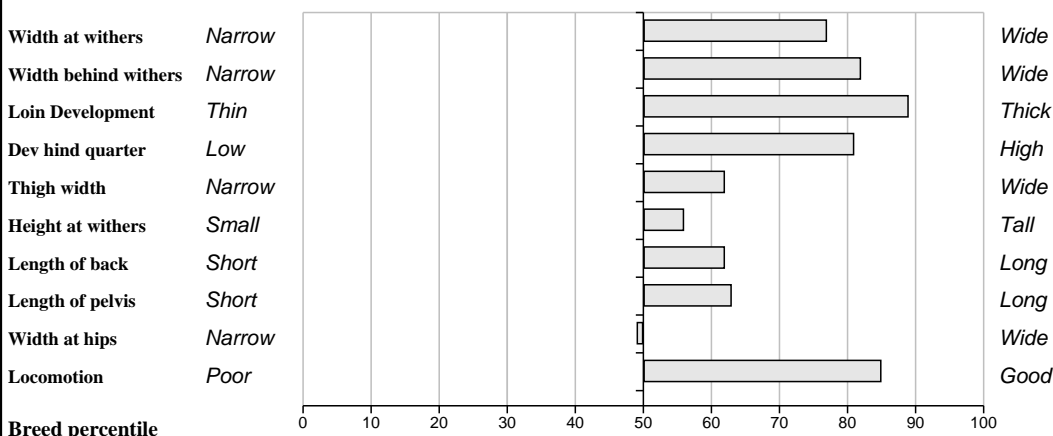

Lot 43 Milan Ferarri

Breed: Limousin

IE321461550671

DOB: 09-Mar-2010

Male

Owner: Donal Mc Keon - Carrowcarden Enniscrone Co Sligo

Sire: Ulm (ULM) SBV = €73 (79%)	Mas Du Clo	SBV = €68 (98%)	Bambino
			Cosette
	Nivelle	SBV = €81 (37%)	Dauphin
			Isette
Dam: Milan Aubergine IE321461580451 SBV = €64 (36%)	Ronick Member	SBV = €90 (64%)	Idol
			Elma
	Pelletstown Lorraine	SBV = €35 (54%)	Genereux
			Pelletstown Isobelle

Parental Average Euro-Star Indexes

% Rank	Star Rating (within breed)	Indexes & Traits	€uro-Value	Data Reliability	Relative Data Reliability Comment
60%	★★★★	Suckler Beef Value (SBV)	€73	27%	Medium
72%	★★★★	Weanling Export	€56	29%	Medium
43%	★★★	Beef Carcass	€70	25%	Low
60%	★★★★	Daughter Fertility	€1	6%	Medium
81%	★★★★★	Daughter Milk	€32	14%	Medium
Other Key Traits					
65%	★★★★	Calving Difficulty	4.8%	42%	High
35%	★★	Gestation Length		24%	Medium
40%	★★★	Docility		30%	Medium

Parental Average GROW Traits (Within-Breed Percentiles)
Animal scored. Scores or weaning weights not eligible for evaluation

BLUP Composites (Within Breed)