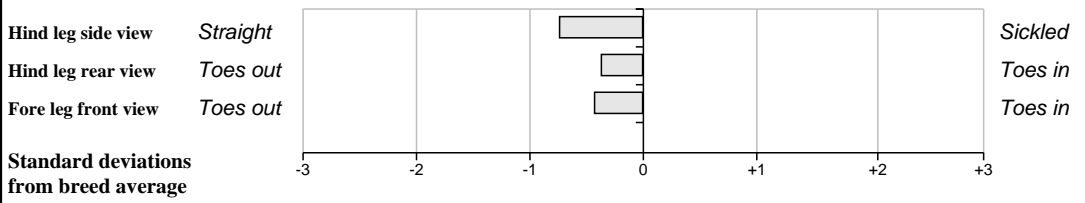

Comments

Feet and Leg Descriptions