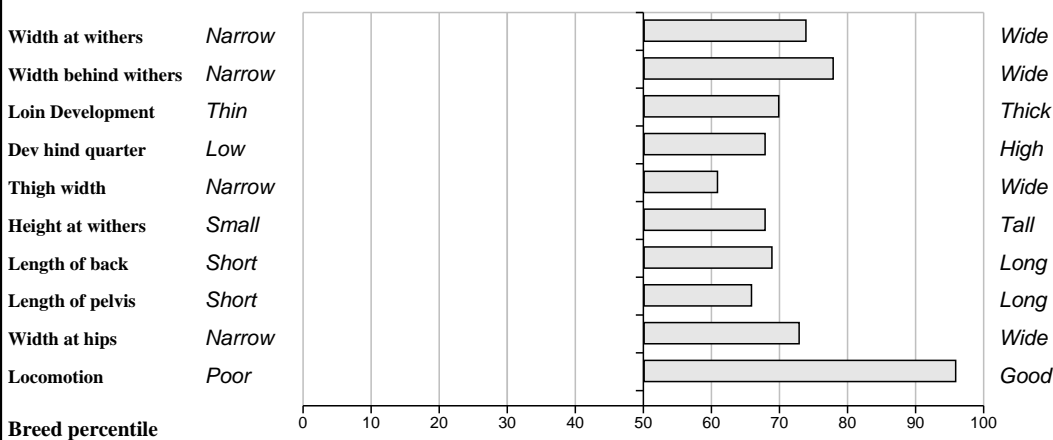

Lot 35 Keeltown Fen

Breed: Limousin

IE251079810157

DOB: 11-Feb-2010

Male

Owner: Brendan Hanley - Keelagues Edgeworthstown Co Longford

Sire: Ocean (OCX) SBV = €92 (78%)	Espoir SBV = €73 (93%)	Bill
	Gloria SBV = €49 (22%)	Aquila
Dam: Laverock Candy UK103543400232 SBV = €66 (16%)	Ronick Hawk SBV = €109 (91%)	Broadmeadows Cannon
	Laverock Nectarine SBV = €30 (2%)	Ronick Esther
		Jupiter
		Laverock Hannah

€uro-Star Indexes

% Rank	Star Rating (within breed)	Indexes & Traits	€uro-Value	Data Reliability	Relative Data Reliability Comment
59%	★★★	Suckler Beef Value (SBV)	€72	33%	Medium
65%	★★★★	Weanling Export	€54	41%	High
41%	★★★	Beef Carcass	€69	36%	High
50%	★★★	Daughter Fertility	€-5	8%	Medium
89%	★★★★★	Daughter Milk	€38	14%	Medium
Other Key Traits					
65%	★★★★	Calving Difficulty	4.8%	36%	Low
54%	★★★	Gestation Length		42%	High
40%	★★★	Docility		41%	High

GROW Linear Score Evaluation (Within-Breed Percentiles)

Animal scored. Linear scores and weaning weights in evaluations

BLUP Composites (Within Breed)