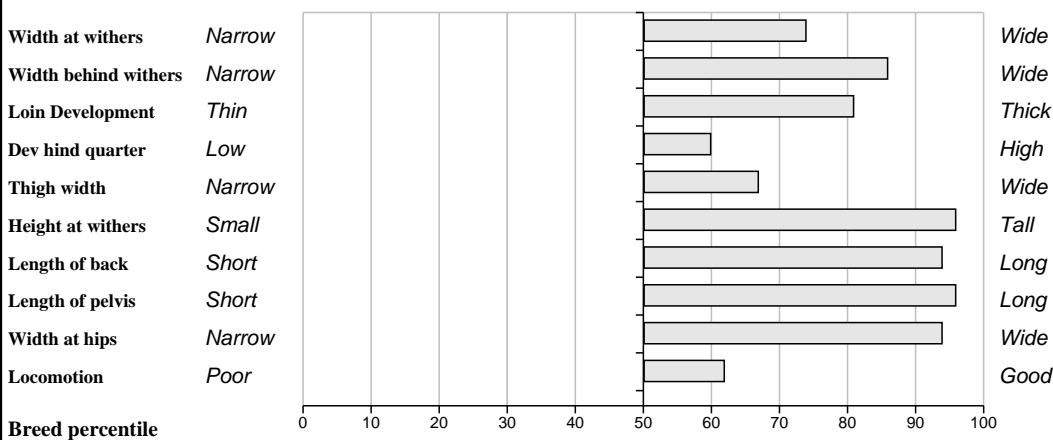

Lot 63 Liss Emma Et **Breed: Limousin**

IE161069250100 **DOB: 20-Mar-2009** **Female**

Owner: Martin Doherty - Liss Carndonagh Lifford Co Donegal

Sire: Panda (PDA) SBV = €98 (50%)	Lux	SBV = €24 (12%)	Ecu
			Bichette
	Manille		Ferry
			Venise
Dam: Natte FR1997006224 SBV = €119 (23%)	Impatient	SBV = €110 (16%)	Fandango
			Navette
	Emeraude		Ange
			Adele

Parental Average Euro-Star Indexes

% Rank	Star Rating (within breed)	Indexes & Traits	€uro-Value	Data Reliability	Relative Data Reliability Comment
91%	★★★★★	Suckler Beef Value (SBV)	€104	19%	Low
95%	★★★★★	Weanling Export	€71	28%	Medium
91%	★★★★★	Beef Carcass	€98	22%	Low
58%	★★★	Daughter Fertility	€0	3%	Low
87%	★★★★★	Daughter Milk	€36	8%	Low
Other Key Traits					
82%	★★★★★	Maternal Calving Diff	5%	13%	High
93%	★★★★★	Gestation Length		12%	Low
95%	★★★★★	Docility		40%	Medium

Parental Average GROW Traits (Within-Breed Percentiles)
Animal scored. Scores or weaning weights not eligible for evaluation

BLUP Composites (Within Breed)