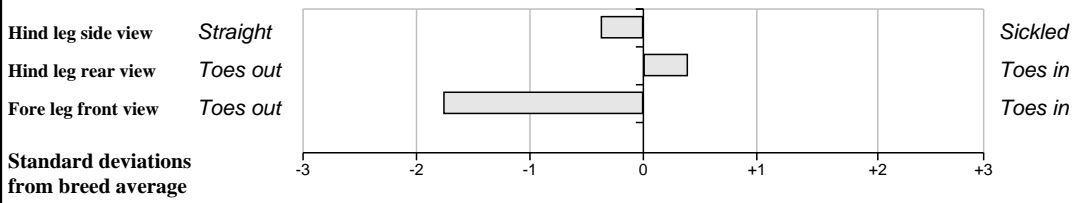

**GROW Linear Score Evaluation (Within-Breed Percentiles)**

Animal scored. Linear scores and weaning weights in evaluations

**BLUP Composites (Within Breed)**

	Data	Reliability	Rank %
Muscle	115	54%	87%
Skeletal	112	54%	83%
Function	100	27%	45%

**Comments**  
Very good Sympa son. Dam was second in a very strong cow class in Balmoral Show

**Feet and Leg Descriptions**

**Lot 4 Baltray Excel** **Breed: Limousin**

**IE281377740376** **DOB: 25-Oct-2009** **Male**