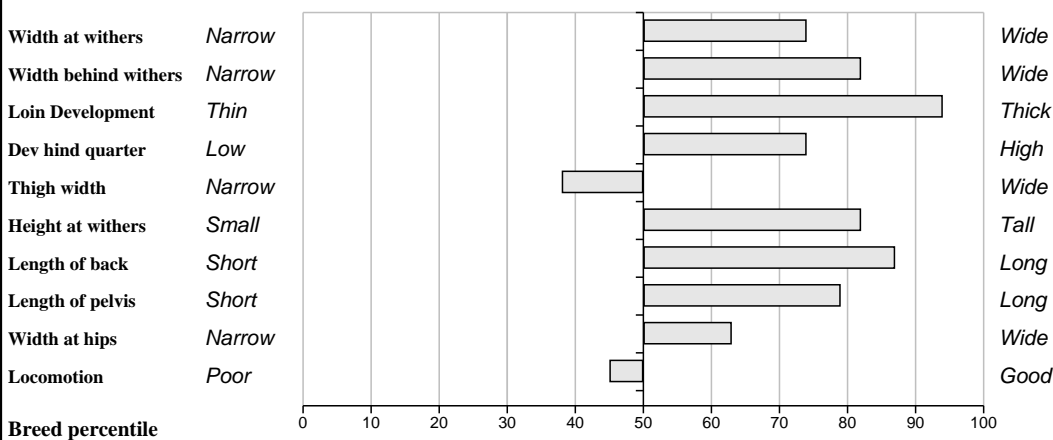

Lot 18 Tomriland Freezer

Breed: Limousin

IE381121190421

DOB: 03-Jan-2010

Male

Owner: Noel Kenny - Tomriland Roundwood Ashford Co Wicklow

Sire: Sympa (SYP) SBV = €152 (80%)	Octopus SBV = €120 (39%)	Haricot Justine
	Operette SBV = €94 (37%)	Genial Lavande
	Meridien SBV = €87 (87%)	Esope Dragonne
	Brookfield Rachel SBV = €55 (42%)	Ibis Shanbo Beatrice
Dam: Brookfield Colleen IE201276930053 SBV = €76 (36%)		

€uro-Star Indexes

% Rank	Star Rating (within breed)	Indexes & Traits	€uro-Value	Data Reliability	Relative Data Reliability Comment
95%	★★★★★	Suckler Beef Value (SBV)	€114	36%	High
99%	★★★★★	Weanling Export	€85	44%	High
95%	★★★★★	Beef Carcass	€105	38%	High
95%	★★★★★	Daughter Fertility	€37	5%	Medium
13%	★	Daughter Milk	€2	15%	Medium
Other Key Traits					
18%	★	Calving Difficulty	6.7%	40%	Medium
25%	★★	Gestation Length		41%	High
87%	★★★★★	Docility		45%	High

GROW Linear Score Evaluation (Within-Breed Percentiles)
Animal scored. Linear scores and weaning weights in evaluations

BLUP Composites (Within Breed)