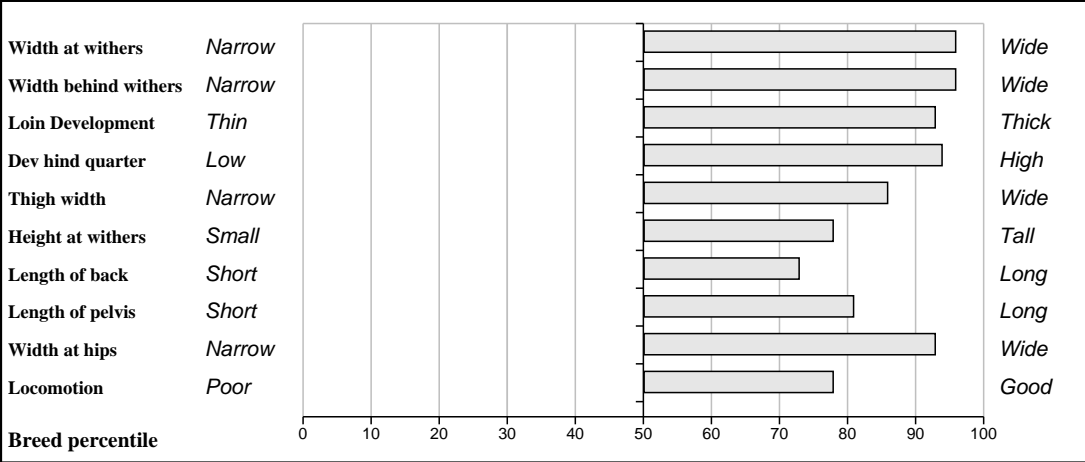

Lot 41 Ballinclare Frankie

Breed: Limousin

IE381076410622

DOB: 23-Feb-2010

Male

Owner: William Colclo Byrne - Ballinclare House Kilbride Wicklow Co Wicklow

Sire: Sympa (SYP) SBV = €152 (80%)	Octopus	SBV = €120 (39%)	Haricot
			Justine
	Operette	SBV = €94 (37%)	Genial
			Lavande
Dam: Ballinclare Rose IE381076430260 SBV = €43 (45%)	Ferry	SBV = €34 (97%)	As De Pic
			Verveine
	Slievebawn Kelly	SBV = €21 (36%)	Barnhill Hamish
			Slievebawn Irene

€uro-Star Indexes

% Rank	Star Rating (within breed)	Indexes & Traits	€uro-Value	Data Reliability	Relative Data Reliability Comment
94%	★★★★★	Suckler Beef Value (SBV)	€111	37%	High
99%	★★★★★	Weanling Export	€88	44%	High
96%	★★★★★	Beef Carcass	€106	38%	High
58%	★★★	Daughter Fertility	€0	5%	Medium
26%	★★	Daughter Milk	€10	19%	Medium
Other Key Traits					
45%	★★★	Calving Difficulty	5.5%	43%	High
11%	★	Gestation Length		48%	High
77%	★★★★	Docility		45%	High

GROW Linear Score Evaluation (Within-Breed Percentiles)
Animal scored. Linear scores and weaning weights in evaluations

BLUP Composites (Within Breed)