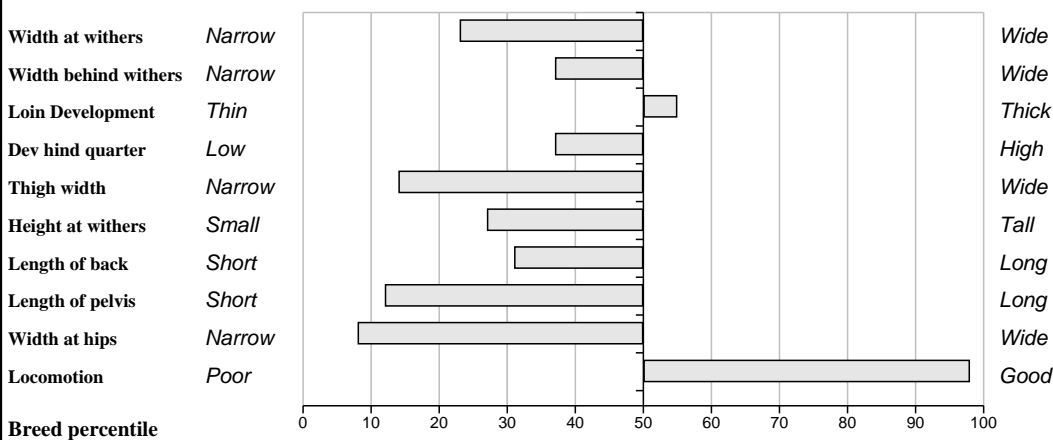

Lot 67 Kyle E 8

Breed: Limousin

IE111023150348

DOB: 01-Sep-2009

Female

Owner: John Malone - Kyle Ballymurphy Borris Co Carlow

Sire: Neuf (NUF) SBV = €123 (88%)	Cassis	SBV = €43 (28%)	Ulysse
			Sultane
	Jungle	SBV = €89 (22%)	Haricot
			Vanille
Dam: Kyle Bridget IE111023180251 SBV = €29 (39%)	Navarin	SBV = €49 (97%)	Imperial
			Intuitive
	Kyle Sheila	SBV = €34 (44%)	Litron
			Galbally Norma

€uro-Star Indexes

% Rank	Star Rating (within breed)	Indexes & Traits	€uro-Value	Data Reliability	Relative Data Reliability Comment
55%	★★★	Suckler Beef Value (SBV)	€70	35%	High
44%	★★★	Weanling Export	€48	44%	High
45%	★★★	Beef Carcass	€71	39%	High
57%	★★★	Daughter Fertility	€-1	10%	Medium
88%	★★★★★	Daughter Milk	€37	21%	Medium
Other Key Traits					
21%	★★	Maternal Calving Diff	7%	30%	High
10%	★	Gestation Length		27%	Medium
94%	★★★★★	Docility		45%	High

GROW Linear Score Evaluation (Within-Breed Percentiles)

Animal scored. Linear scores and weaning weights in evaluations

BLUP Composites (Within Breed)