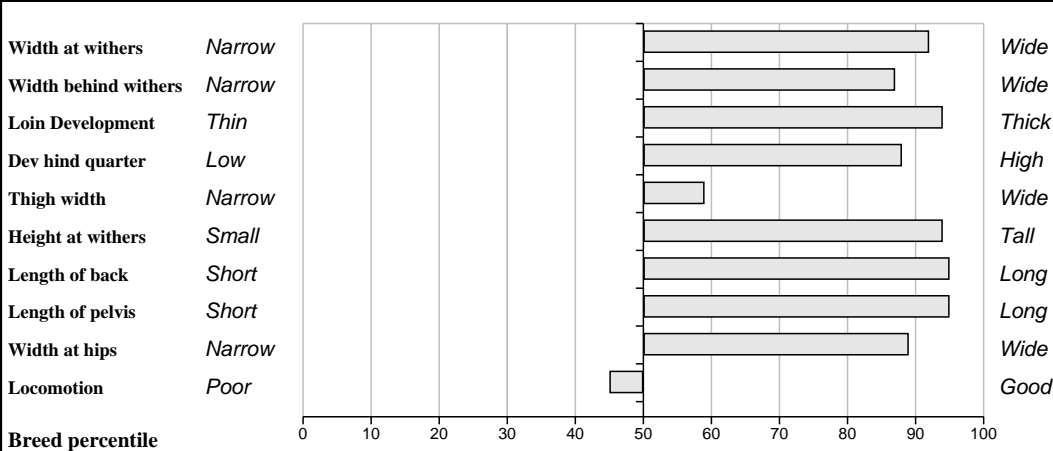

Lot 20 Brookfield Frosty

Breed: Limousin

IE201276950063

DOB: 05-Jan-2010

Male

Owner: Alan Borton - Copperbeech Hawkfield Co Kildare

Sire: Ampertaine Abracadabra (AIA) SBV = €103 (66%)	Sympa SBV = €152 (80%)	Octopus Operette
	Ampertaine Penny SBV = €27 (27%)	Muscular Ampertaine Hannah
Dam: Brookfield Vanessa IE201276920044 SBV = €51 (32%)	Nenuphar SBV = €39 (94%)	Leo Giroflee
	Brookfield Jude SBV = €31 (32%)	Grange Balerno Brookfield Gretel

€uro-Star Indexes

% Rank	Star Rating (within breed)	Indexes & Traits	€uro-Value	Data Reliability	Relative Data Reliability Comment
89%	★★★★★	Suckler Beef Value (SBV)	€101	29%	Medium
83%	★★★★★	Weanling Export	€61	40%	High
94%	★★★★★	Beef Carcass	€102	33%	Medium
46%	★★★	Daughter Fertility	€-7	6%	Medium
4%	★	Daughter Milk	€-7	10%	Low

Other Key Traits

93%	★★★★★	Calving Difficulty	3.5%	31%	Low
59%	★★★	Gestation Length		27%	Medium
95%	★★★★★	Docility		42%	High

GROW Linear Score Evaluation (Within-Breed Percentiles)

Animal scored. Linear scores and weaning weights in evaluations

BLUP Composites (Within Breed)