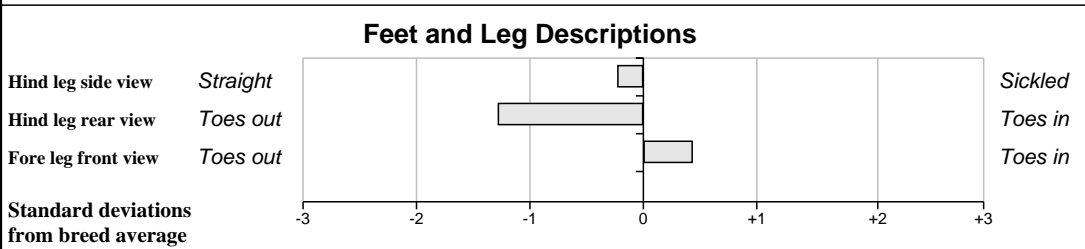

BLUP Composites (Within Breed)			
	Data	Reliability	Rank %
Muscle	86	53%	4%
Skeletal	141	52%	99%
Function	105	22%	64%

Comments
5 star SBV took part in Elite high health status test in Tully ADG 2.2 kgs