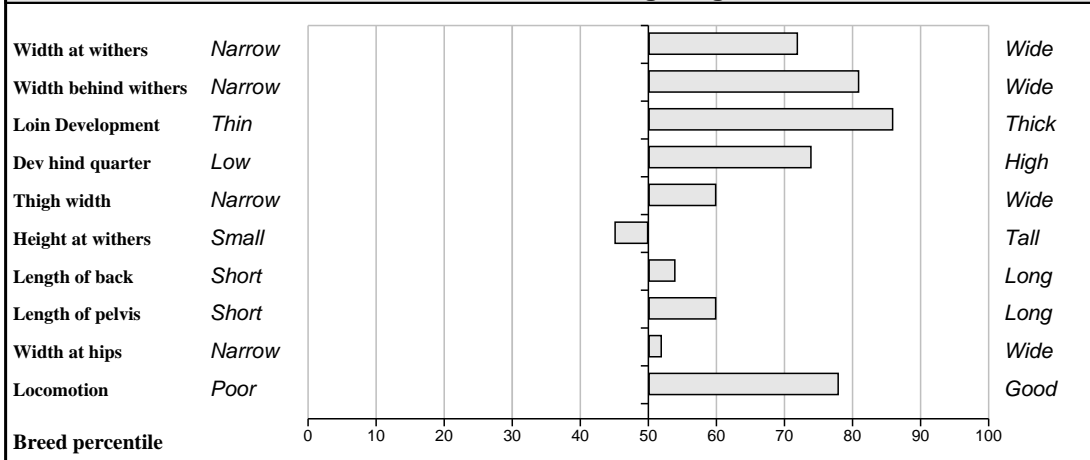

Lot 10 Killmactransa Evo

Breed: Limousin

IE261094780186

DOB: 23-Nov-2009

Male

Owner: Jimmy Mchugh - Carrickavallen Corcreaghy Dundalk Co Louth

Sire: Milbrook Tanko (TKO) SBV = €109 (96%)	Mas Du Clo SBV = €68 (98%)	Bambino
		Cosette
	Milbrook Monique Et SBV = €99 (63%)	Broadmeadows Cannon
		Milbrook Freda
Dam: Killmactransa Bally IE261094760168 SBV = €45 (37%)	Malibu SBV = €63 (99%)	Jabot
		Haiti
	Killmactransa Vicly SBV = €40 (38%)	Ulysse
		Barnattin Natal

€uro-Star Indexes

% Rank	Star Rating (within breed)	Indexes & Traits	€uro-Value	Data Reliability	Relative Data Reliability Comment
76%	★★★★★	Suckler Beef Value (SBV)	€85	39%	High
72%	★★★★★	Weanling Export	€56	44%	High
82%	★★★★★★	Beef Carcass	€90	40%	High
46%	★★★	Daughter Fertility	€-7	14%	Medium
43%	★★★	Daughter Milk	€16	21%	Medium
Other Key Traits					
26%	★★	Calving Difficulty	6.3%	40%	Medium
27%	★★	Gestation Length		49%	High
74%	★★★★	Docility		44%	High

GROW Linear Score Evaluation (Within-Breed Percentiles)
Animal scored. Linear scores and weaning weights in evaluations

BLUP Composites (Within Breed)