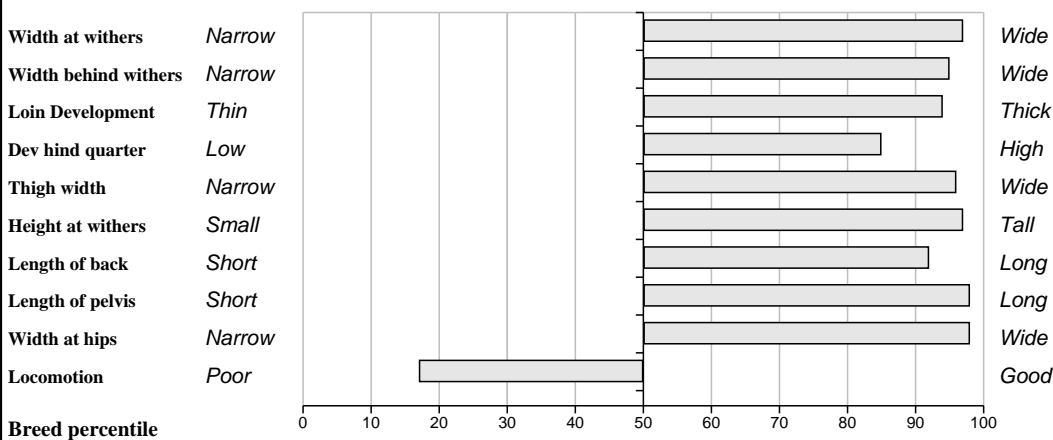

Lot 23 Greenhill Fionn (Et)

Breed: Limousin

IE161035280154

DOB: 10-Jan-2010

Male

Owner: John Greene - Larrahirl Culdaff Lifford Co Donegal

Sire: Acajou (S665) SBV = €175 (49%)	Ultrabeau	SBV = €110 (23%)	Pirate
			Lame
	Sauterelle	SBV = €140 (26%)	Nectar
			Nova
Dam: Natte FR1997006224 SBV = €119 (23%)	Impatient	SBV = €110 (16%)	Fandango
			Navette
	Emeraude		Ange
			Adele

€uro-Star Indexes

% Rank	Star Rating (within breed)	Indexes & Traits	€uro-Value	Data Reliability	Relative Data Reliability Comment
99%	★★★★★	Suckler Beef Value (SBV)	€144	23%	Low
99%	★★★★★	Weanling Export	€99	38%	High
99%	★★★★★	Beef Carcass	€121	29%	Medium
N/A	N/A	Daughter Fertility	N/A	0%	Too Low
N/A	N/A	Daughter Milk	N/A	5%	Too Low
Other Key Traits					
N/A	N/A	Calving Difficulty		25%	Too Low
47%	★★★	Gestation Length		17%	Medium
81%	★★★★★	Docility		40%	Medium

GROW Linear Score Evaluation (Within-Breed Percentiles)

Animal scored. Linear scores and weaning weights in evaluations

BLUP Composites (Within Breed)