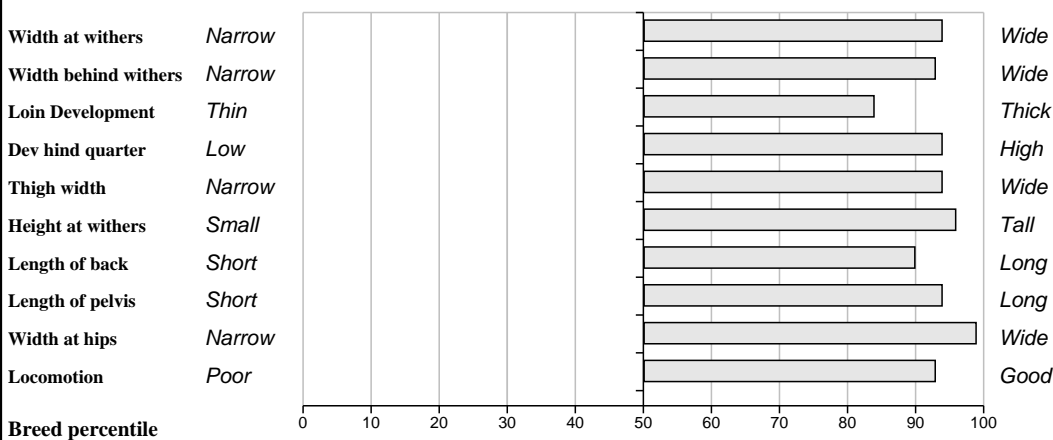

Lot 78 Keltic Fernando

Breed: Limousin

IE281673710037

DOB: 03-Sep-2010

Male

Owner: Ms. Teleri Thomas - Clongriffin Enfield Co Meath

Sire: Wilodge Vantastic (VTI) SBV = €156 (76%)	Wilodge Tonka SBV = €134 (63%)	Oxygene
		Wilodge Meclairé
	Ravenelle SBV = €104 (29%)	Jersey
		Isabelle
Dam: Cwmpedran Octavia UKJC111000010 SBV = €62 (22%)	Redpaths Jaguar SBV = €86 (95%)	Broadmeadows Cannon
		Softlaw Frisby
	Drysgol Fern SBV = €69 (7%)	Broadmeadows Drummer
		Drysgol Bartavelle

€uro-Star Indexes

% Rank	Star Rating (within breed)	Indexes & Traits	€uro-Value	Data Reliability	Relative Data Reliability Comment
97%	★★★★★	Suckler Beef Value (SBV)	€123	30%	Medium
99%	★★★★★	Weanling Export	€82	39%	High
98%	★★★★★	Beef Carcass	€113	35%	High
97%	★★★★★	Daughter Fertility	€46	6%	Medium
1%	★	Daughter Milk	€-33	19%	Medium
Other Key Traits					
22%	★★	Calving Difficulty	6.4%	37%	Low
85%	★★★★★	Gestation Length		21%	Medium
98%	★★★★★	Docility		43%	High

GROW Linear Score Evaluation (Within-Breed Percentiles)
Animal scored. Linear scores and weaning weights in evaluations

BLUP Composites (Within Breed)