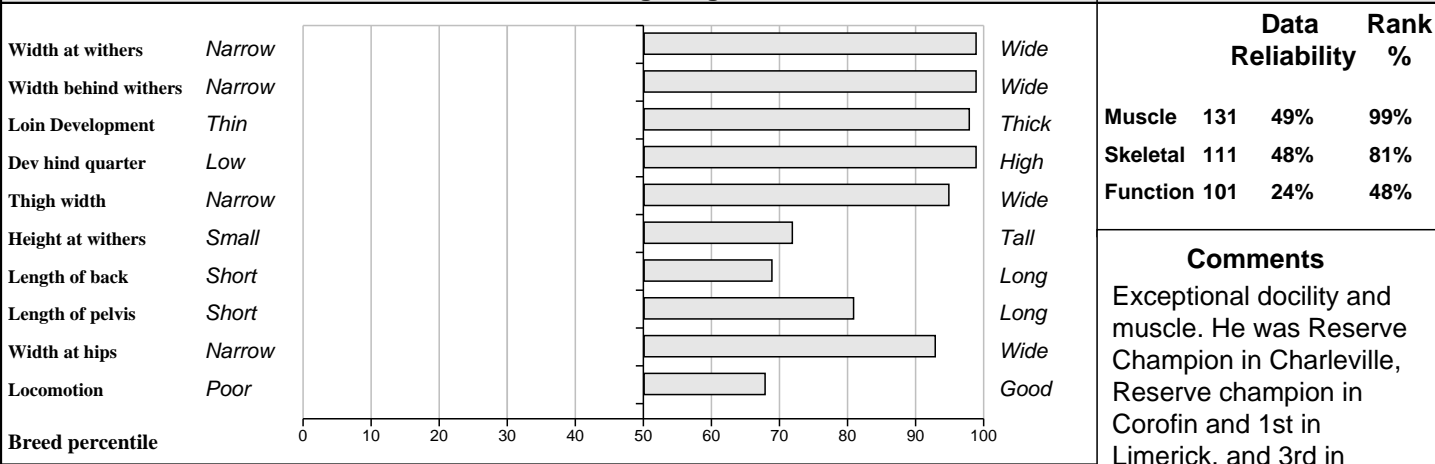

Lot 71 Wood Road Fergus **Breed: Limousin**
IE241241661219 **DOB: 28-Aug-2010** **Male**
Owner: Noel Fennessy - Woodroad Castleconnell Co Limerick

Sire: Sympa (SYP) SBV = €145 (82%)	Octopus	SBV = €111 (39%)	Haricot
			Justine
	Operette	SBV = €88 (38%)	Genial
			Lavande
Dam: Claque FR3716017825 SBV = €80 (9%)	Apache	SBV = €117 (16%)	Muguet
			Lolita
	Pimage	SBV = €34 (12%)	Imposant
			Isba

€uro-Star Indexes

% Rank	Star Rating (within breed)	Indexes & Traits	€uro-Value	Data Reliability	Relative Data Reliability Comment
98%	★★★★★	Suckler Beef Value (SBV)	€124	31%	Medium
99%	★★★★★	Weanling Export	€80	40%	High
96%	★★★★★	Beef Carcass	€105	34%	Medium
93%	★★★★★	Daughter Fertility	€34	6%	Medium
19%	★	Daughter Milk	€5	11%	Low

Other Key Traits

81%	★★★★★	Calving Difficulty	4.2%	37%	Low
74%	★★★★	Gestation Length		23%	Medium
95%	★★★★★	Docility		40%	High

GROW Linear Score Evaluation (Within-Breed Percentiles)
Animal scored. Linear scores and weaning weights in evaluations

Feet and Leg Descriptions				
Hind leg side view	Straight		Sickled	
Hind leg rear view	Toes out		Toes in	
Fore leg front view	Toes out		Toes in	
Standard deviations from breed average		-3 -2 -1 0 +1 +2 +3		

BLUP Composites (Within Breed)

		Data Reliability		Rank %		
Muscle	131	49%		99%		
Skeletal	111	48%		81%		
Function	101	24%		48%		

Comments

Exceptional docility and muscle. He was Reserve Champion in Charleville, Reserve champion in Corofin and 1st in Limerick, and 3rd in Tullamore.