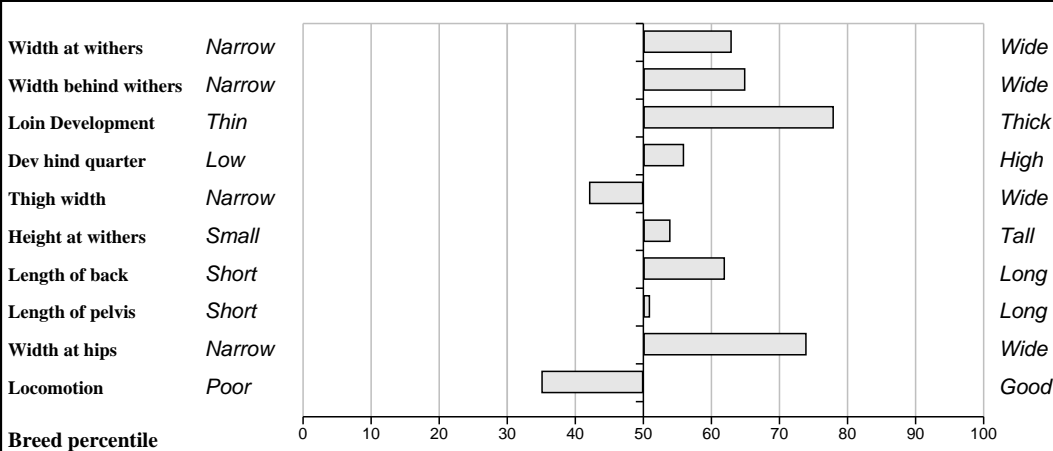

Lot 60 Townleyhall Franklin **Breed: Limousin**

IE281229290322 **DOB: 29-Jul-2010** **Male**

Owner: Derek Russell - Townley Hall Drogheda Co Louth

Sire: Castleview Virulent (Et) (CVV) SBV = €112 (92%)	Geant SBV = €70 (92%)	Dauphin
		Cerise
	Gentile SBV = €101 (54%)	Concert
		Usuelle
Dam: Balgathern Cailin IE261225370009 SBV = €28 (24%)	F22 Nestor SBV = €30 (67%)	Isky
		Eglantine
	Townleyhall Sally SBV = €32 (29%)	Gamin
		Townleyhall Kim

€uro-Star Indexes

% Rank	Star Rating (within breed)	Indexes & Traits	€uro-Value	Data Reliability	Relative Data Reliability Comment
48%	★★★	Suckler Beef Value (SBV)	€64	35%	High
33%	★★	Weanling Export	€43	43%	High
52%	★★★	Beef Carcass	€73	39%	High
77%	★★★★	Daughter Fertility	€15	9%	Medium
45%	★★★	Daughter Milk	€15	13%	Medium

Other Key Traits

36%	★★	Calving Difficulty	5.8%	41%	Medium
12%	★	Gestation Length		26%	Medium
80%	★★★★★	Docility		43%	High

GROW Linear Score Evaluation (Within-Breed Percentiles)

Animal scored. Linear scores and weaning weights in evaluations

BLUP Composites (Within Breed)