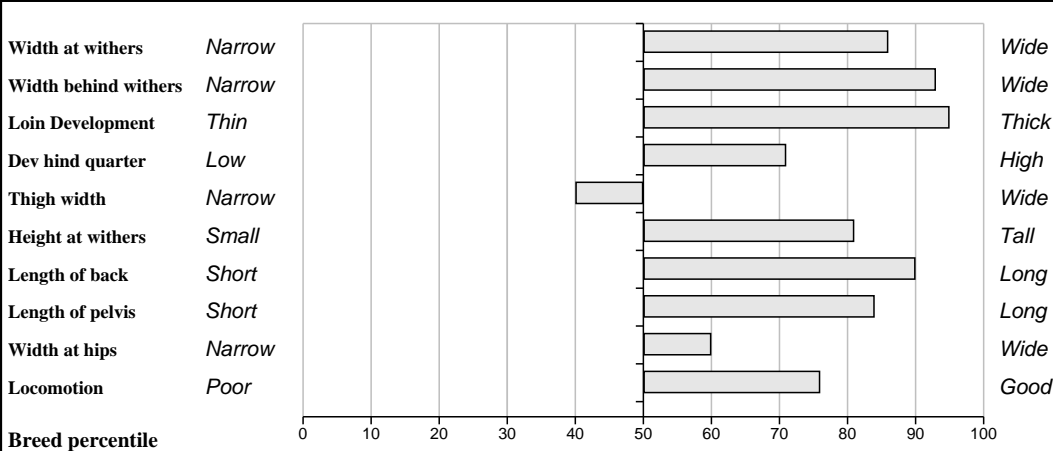

Lot 87 Drummin Flyer

Breed: Limousin

IE131206340879

DOB: 11-Sep-2010

Male

Owner: John Mcinerney - Clonmoney West Newmarket On Fergus Co Clare

Sire: Limo Tanat (TZN) SBV = €118 (77%)	C550 Mostyn	SBV = €70 (44%)	Ronick Hawk
			Jade
	Carmorn Orna	SBV = €58 (30%)	Pelletstown Ken
			Carmorn Excellence
Dam: Drummin Cinderella IE131206380651 SBV = €47 (39%)	Mas Du Clo	SBV = €65 (98%)	Bambino
			Cosette
	Drummin Tara	SBV = €84 (45%)	Litron
			Pelletstown Morning

€uro-Star Indexes

% Rank	Star Rating (within breed)	Indexes & Traits	€uro-Value	Data Reliability	Relative Data Reliability Comment
95%	★★★★★	Suckler Beef Value (SBV)	€113	34%	High
86%	★★★★★	Weanling Export	€61	43%	High
90%	★★★★★	Beef Carcass	€96	39%	High
86%	★★★★★	Daughter Fertility	€23	5%	Medium
98%	★★★★★	Daughter Milk	€54	18%	Medium
Other Key Traits					
59%	★★★	Calving Difficulty	5%	41%	Medium
42%	★★★	Gestation Length		24%	Medium
86%	★★★★★	Docility		45%	High

GROW Linear Score Evaluation (Within-Breed Percentiles)

Animal scored. Linear scores and weaning weights in evaluations

BLUP Composites (Within Breed)