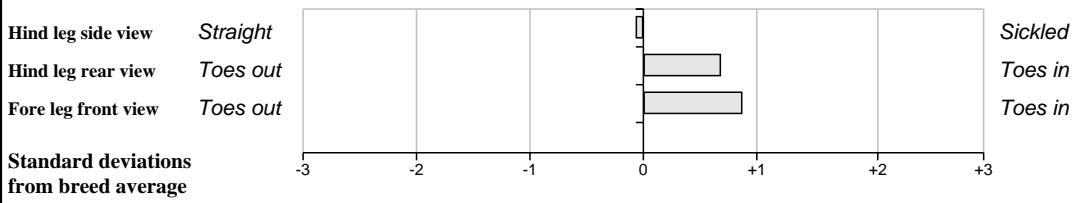

Feet and Leg Descriptions