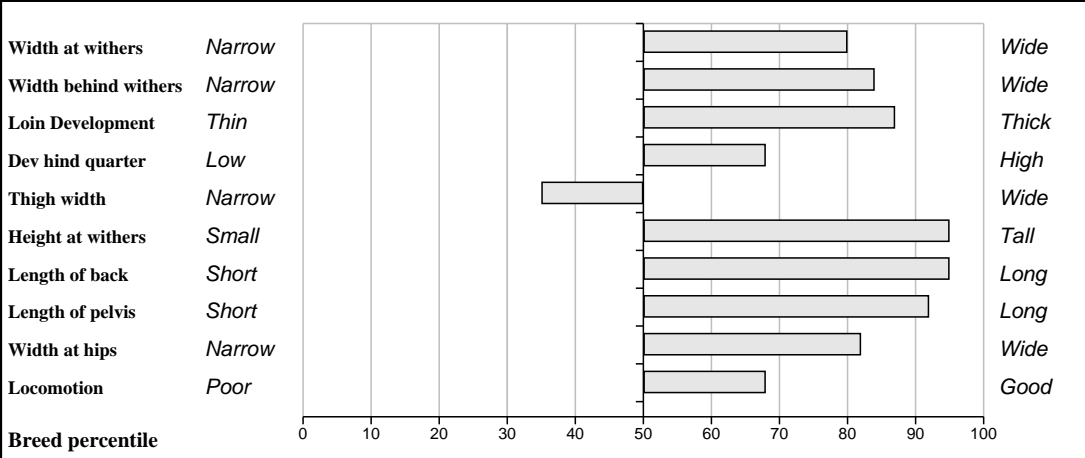

Lot 65   Glenvista Fantastic

Breed: Limousin

UK947004512087   DOB: 03-Aug-2010

Male

Owner: Gerard Davis - Castlebrock Ballinalee Co Longford

Breeder: Messrs Price Clarke - Magheracross Ballinallard Co. Fermanagh Bt94 2jp

Sire: Ampertaine Abracadabra (AIA) SBV = €105 (68%)	Sympa	SBV = €145 (82%)	Octopus
			Operette
	Ampertaine Penny	SBV = €43 (28%)	Muscular
			Ampertaine Hannah
Dam: Glenvista Charlotte CPT07003	Grahams Unbeatable	SBV = €137 (73%)	Grahams Poncho
			Habitude
	Gortmacall Ulla	SBV = €40 (27%)	Mount Scott Sam
			Barnattin Khan

€uro-Star Indexes

% Rank	Star Rating (within breed)	Indexes & Traits	€uro-Value	Data Reliability	Relative Data Reliability Comment
96%	★★★★★	Suckler Beef Value (SBV)	€115	28%	Medium
98%	★★★★★	Weanling Export	€78	39%	High
75%	★★★★	Beef Carcass	€85	30%	Medium
N/A	N/A	Daughter Fertility			
N/A	N/A	Daughter Milk	N/A	5%	Too Low
Other Key Traits					
99%	★★★★★	Calving Difficulty	2.5%	34%	Low
99%	★★★★★	Gestation Length		29%	Medium
68%	★★★★	Docility		21%	Low

GROW Linear Score Evaluation (Within-Breed Percentiles)
Animal scored. Linear scores and weaning weights in evaluations

BLUP Composites (Within Breed)