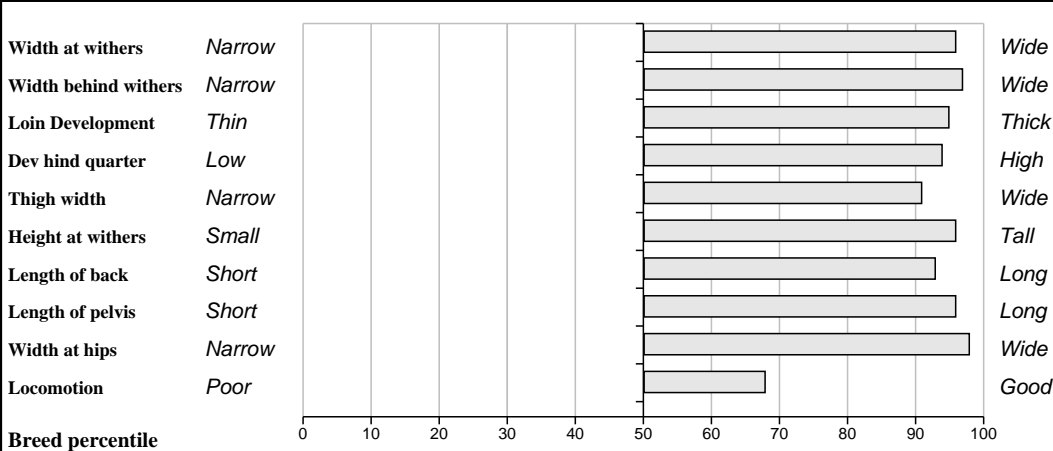

Lot 74 Millvalley Flame

Breed: Limousin

IE151924960002

DOB: 01-Sep-2010

Male

Owner: Derek Daly - New Quay Burren Co Clare

Breeder: Sheena Noonan - 35 Cois Coillte Kilworth Co Cork

Sire: Sympa (SYP) SBV = €145 (82%)	Octopus	SBV = €111 (39%)	Haricot
			Justine
	Operette	SBV = €88 (38%)	Genial
			Lavande
Dam: Roundhill Bdalida 988 (Et) IE241280240988 SBV = €151 (32%)	Otan	SBV = €176 (88%)	Insecte
			Jade
	Roundhill Sorcha Et	SBV = €126 (59%)	Geant
			Dalida

Parental Average Euro-Star Indexes

% Rank	Star Rating (within breed)	Indexes & Traits	€uro-Value	Data Reliability	Relative Data Reliability Comment
99%	★★★★★	Suckler Beef Value (SBV)	€148	27%	Medium
99%	★★★★★	Weanling Export	€83	27%	Medium
99%	★★★★★	Beef Carcass	€123	26%	Medium
98%	★★★★★	Daughter Fertility	€54	6%	Medium
70%	★★★★	Daughter Milk	€25	15%	Medium
Other Key Traits					
42%	★★★	Calving Difficulty	5.5%	33%	Low
30%	★★	Gestation Length		31%	High
90%	★★★★★	Docility		28%	Medium

Parental Average GROW Traits (Within-Breed Percentiles)

Animal scored. Scores or weaning weights not eligible for evaluation

BLUP Composites (Within Breed)