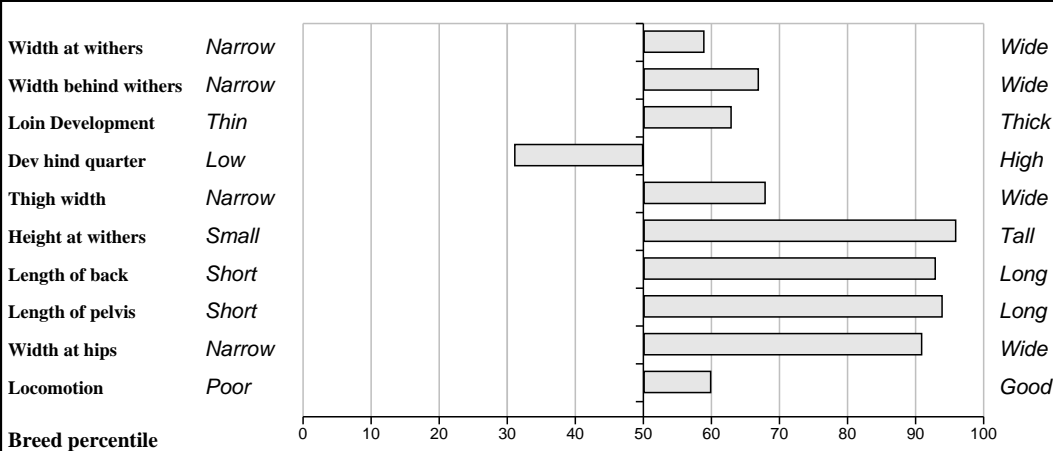

Lot 102 Derrygullinane Fieldman

Breed: Limousin

IE271061740271

DOB: 05-Oct-2010

Male

Owner: John Joseph Walsh - Derrygullinane Knockmore Ballina Co Mayo

Sire: Ramses (RMX) SBV = €97 (88%)	Nestor	SBV = €125 (36%)	Ibiscus
			Frime
	Melodie	SBV = €77 (36%)	Festival
			F085 Eclipse
Dam: Cloonfad Alice IE311421850204 SBV = €89 (34%)	Geant	SBV = €70 (92%)	Dauphin
			Cerise
	Knoxtown Penny	SBV = €67 (40%)	Ferry
			Knoxtown Lisa

€uro-Star Indexes

% Rank	Star Rating (within breed)	Indexes & Traits	€uro-Value	Data Reliability	Relative Data Reliability Comment
94%	★★★★★	Suckler Beef Value (SBV)	€109	36%	High
96%	★★★★★	Weanling Export	€71	44%	High
96%	★★★★★	Beef Carcass	€105	40%	High
9%	★	Daughter Fertility	€-38	12%	Medium
90%	★★★★★	Daughter Milk	€39	22%	Medium
Other Key Traits					
61%	★★★★	Calving Difficulty	4.9%	41%	Medium
27%	★★	Gestation Length		26%	Medium
93%	★★★★★	Docility		44%	High

GROW Linear Score Evaluation (Within-Breed Percentiles)
Animal scored. Linear scores and weaning weights in evaluations

BLUP Composites (Within Breed)