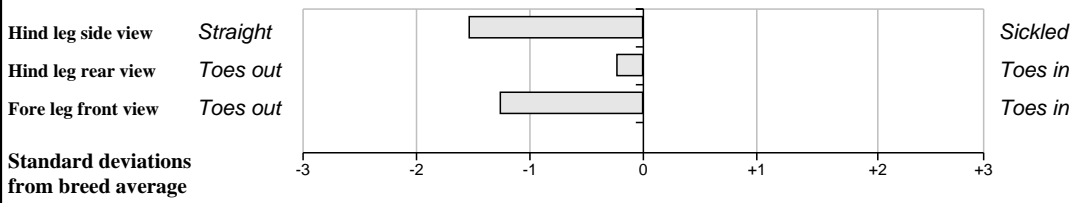

Feet and Leg Descriptions