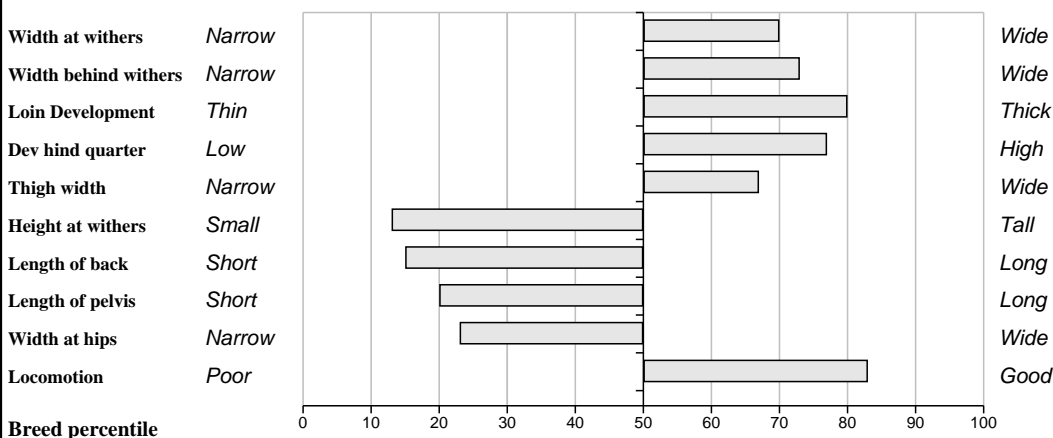

Lot 13 Ballinahinch Fergie

Breed: Limousin

IE381127070351

DOB: 22-Mar-2010

Male

Owner: Seamus Cullen - Ballinahinch Newtownmountkennedy Co Wicklow

Sire: Bailea Cossack (UK720297701421) SBV = €71 (24%)	Salmon	SBV = €34 (19%)	F22 Nestor
			Nina
	Bailea Sapphire		Marron
			Bailea Nifty
Dam: Ballinahinch Abbey IE381127050201 SBV = €61 (39%)	Rubis	SBV = €59 (95%)	Joueur
			Flamenco
	Tithewer Rebekah	SBV = €43 (37%)	Ulysse
			Ballydaniel Kate

€uro-Star Indexes

% Rank	Star Rating (within breed)	Indexes & Traits	€uro-Value	Data Reliability	Relative Data Reliability Comment
43%	★★★	Suckler Beef Value (SBV)	€61	24%	Low
63%	★★★★	Weanling Export	€52	37%	High
42%	★★★	Beef Carcass	€69	30%	Medium
N/A	N/A	Daughter Fertility	N/A	0%	Too Low
25%	★★	Daughter Milk	€8	10%	Low
Other Key Traits					
47%	★★★	Calving Difficulty	5.3%	33%	Low
N/A	N/A	Gestation Length		6%	Too Low
38%	★★	Docility		40%	High

GROW Linear Score Evaluation (Within-Breed Percentiles)

Animal scored. Linear scores and weaning weights in evaluations

BLUP Composites (Within Breed)