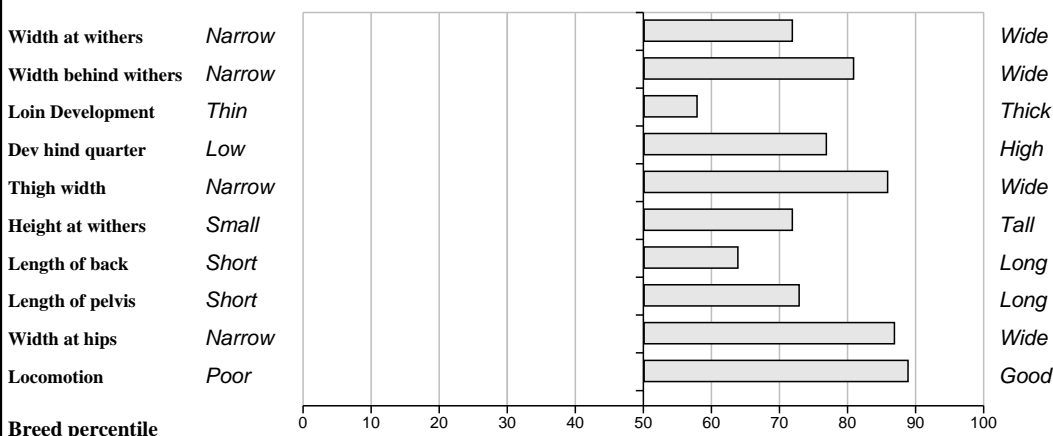

Lot 37 Ashleigh Farouk

Breed: Limousin

IE281318210407

DOB: 07-May-2010

Male

Owner: Tony & Bridget Grady - Clairstown Julianstown Co Meath

Sire: Sympa (SYP) SBV = €145 (82%)	Octopus	SBV = €111 (39%)	Haricot
			Justine
	Operette	SBV = €88 (38%)	Genial
			Lavande
Dam: Ashleigh Una IE281318220242 SBV = €15 (35%)	Nadalou	SBV = €-4 (91%)	Heros Bis
			Emeraude
	Ashleigh Rula Et	SBV = €42 (37%)	Duvalier
			Ulla

€uro-Star Indexes

% Rank	Star Rating (within breed)	Indexes & Traits	€uro-Value	Data Reliability	Relative Data Reliability Comment
70%	★★★★	Suckler Beef Value (SBV)	€79	32%	Medium
80%	★★★★★	Weanling Export	€58	36%	Medium
82%	★★★★★	Beef Carcass	€89	34%	Medium
53%	★★★	Daughter Fertility	€-2	6%	Medium
4%	★	Daughter Milk	€-9	15%	Medium
Other Key Traits					
30%	★★	Calving Difficulty	6%	42%	High
55%	★★★	Gestation Length		28%	Medium
38%	★★	Docility		43%	High

GROW Linear Score Evaluation (Within-Breed Percentiles)

Animal scored. Linear scores and weaning weights in evaluations

BLUP Composites (Within Breed)