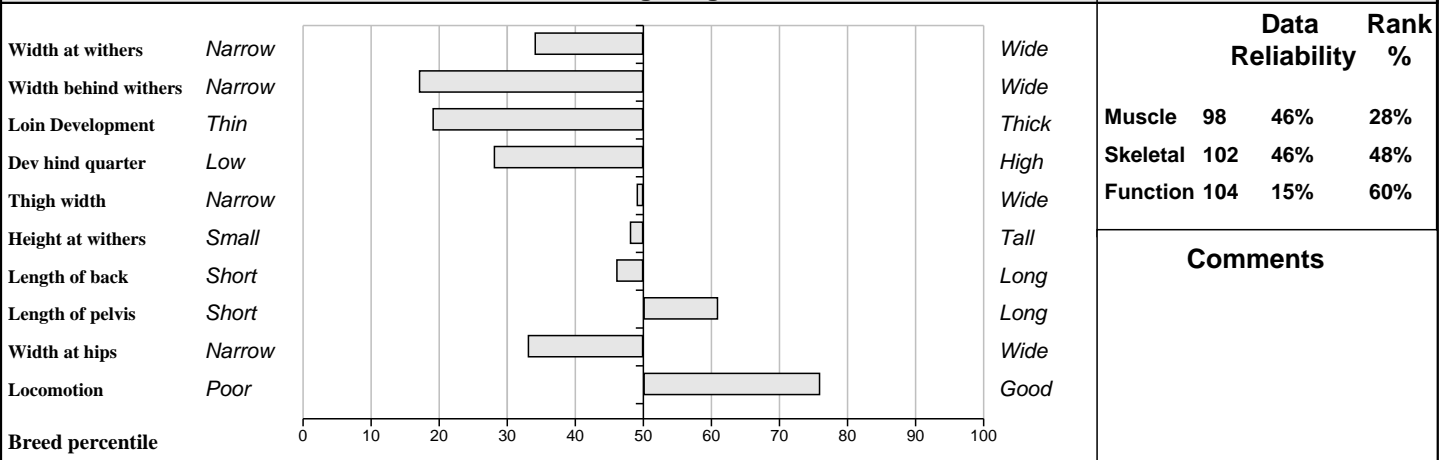

Lot 10 Beaghmore F -290

Breed: Limousin

IE231306460290

DOB: 19-Mar-2010

Male

Owner: Michael Reilly - Beaghmore Carrigallen Co Leitrim

Sire: Beaghmore C-236 (IE231306490236) SBV = €115 (43%)	Cloughhead Lord SBV = €104 (81%)	Heros
	Beaghmore Uno SBV = €82 (34%)	Favourite
Dam: Beaghmore Vera IE231306490203 SBV = €77 (34%)	Eleazar SBV = €132 (90%)	Bilbao
	0142 Marquise SBV = €39 (28%)	Tigresse
		Joueur
		Boudeuse

€uro-Star Indexes

% Rank	Star Rating (within breed)	Indexes & Traits	€uro-Value	Data Reliability	Relative Data Reliability Comment
52%	★★★	Suckler Beef Value (SBV)	€67	30%	Medium
8%	★	Weanling Export	€32	35%	Medium
36%	★★	Beef Carcass	€66	30%	Medium
98%	★★★★★	Daughter Fertility	€48	3%	Low
12%	★	Daughter Milk	€1	13%	Medium
Other Key Traits					
60%	★★★	Calving Difficulty	4.9%	37%	Low
49%	★★★	Gestation Length		44%	High
86%	★★★★★	Docility		36%	Medium

GROW Linear Score Evaluation (Within-Breed Percentiles)
Animal scored. Linear scores and weaning weights in evaluations

BLUP Composites (Within Breed)