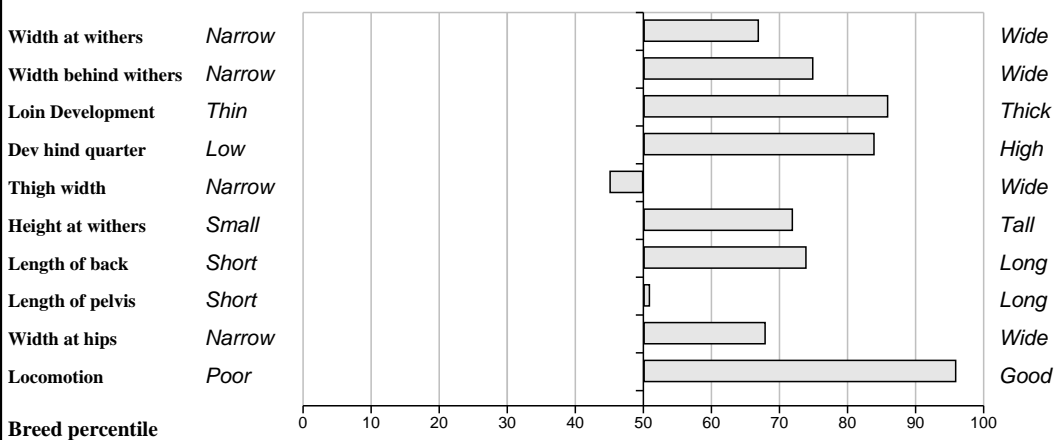

Lot 56 Lough Conn Franco Et

Breed: Limousin

IE271618610176

DOB: 14-Jul-2010

Male

Owner: Richard Hegerty - Lecarrow Lahardaune Ballina Co Mayo

Sire: Wilodge Vantastic (VTI) SBV = €156 (76%)	Wilodge Tonka SBV = €134 (63%)	Oxygene
		Wilodge Meclair
	Ravenelle SBV = €104 (29%)	Jersey
		Isabelle
Dam: Ritournell FR1930678378 SBV = €45 (10%)	Maquis SBV = €53 (11%)	Bambou
		Ecarlate
	Hemine SBV = €38 (7%)	Bambou
		Valoche

€uro-Star Indexes

% Rank	Star Rating (within breed)	Indexes & Traits	€uro-Value	Data Reliability	Relative Data Reliability Comment
88%	★★★★★	Suckler Beef Value (SBV)	€97	27%	Medium
97%	★★★★★	Weanling Export	€72	40%	High
87%	★★★★★	Beef Carcass	€93	33%	Medium
98%	★★★★★	Daughter Fertility	€50	2%	Low
1%	★	Daughter Milk	€-21	13%	Medium
Other Key Traits					
N/A	N/A	Calving Difficulty		24%	Too Low
84%	★★★★★	Gestation Length		21%	Medium
83%	★★★★★	Docility		41%	High

GROW Linear Score Evaluation (Within-Breed Percentiles)
Animal scored. Linear scores and weaning weights in evaluations

BLUP Composites (Within Breed)