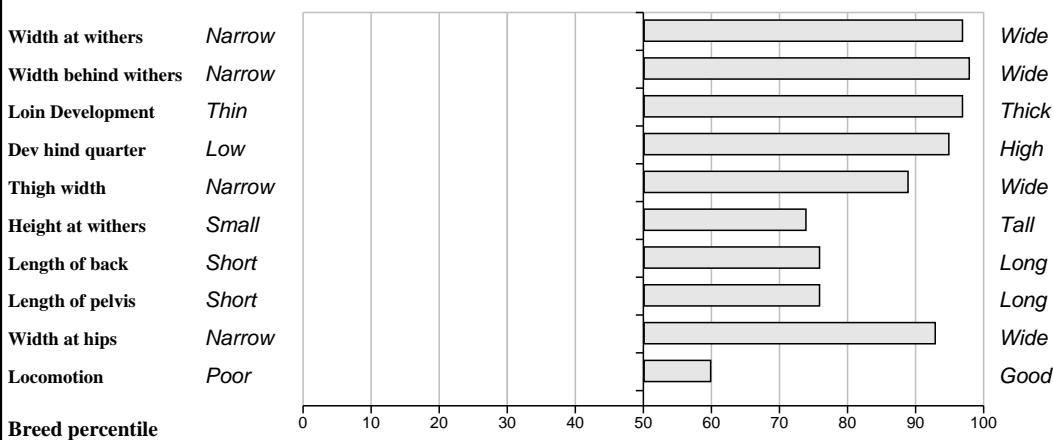

Lot 69 Ammaghmore Fabio

Breed: Limousin

IE271233730159

DOB: 07-Aug-2010

Male

Owner: Sean Garrett - Annaghmore Ballycastle Co Mayo

Sire: Wilodge Cerberus (WGE) SBV = €167 (41%)	Wilodge Tonka SBV = €134 (63%)	Oxygene
		Wilodge Meclaira
	Wilodge Priceless SBV = €103 (24%)	Broadmeadows Cannon
		Wilodge Littlegem
Dam: Ammaghmore Blossom IE271233730118 SBV = €89 (29%)	Omer-Mn SBV = €102 (79%)	Honteux
		Fidele
	Brownhill Patricia SBV = €63 (35%)	Castleboy Monti
		Brownhill Helga

Parental Average Euro-Star Indexes

% Rank	Star Rating (within breed)	Indexes & Traits	€uro-Value	Data Reliability	Relative Data Reliability Comment
N/A	N/A	Suckler Beef Value (SBV)	N/A	17%	Too Low
99%	★★★★★	Weanling Export	€84	21%	Low
N/A	N/A	Beef Carcass	N/A	16%	Too Low
90%	★★★★★	Daughter Fertility	€29	3%	Low
36%	★★	Daughter Milk	€12	13%	Medium
Other Key Traits					
N/A	N/A	Calving Difficulty		23%	Too Low
62%	★★★★	Gestation Length		17%	Medium
73%	★★★★	Docility		17%	Low

Parental Average GROW Traits (Within-Breed Percentiles)

Animal scored. Scores or weaning weights not eligible for evaluation

BLUP Composites (Within Breed)