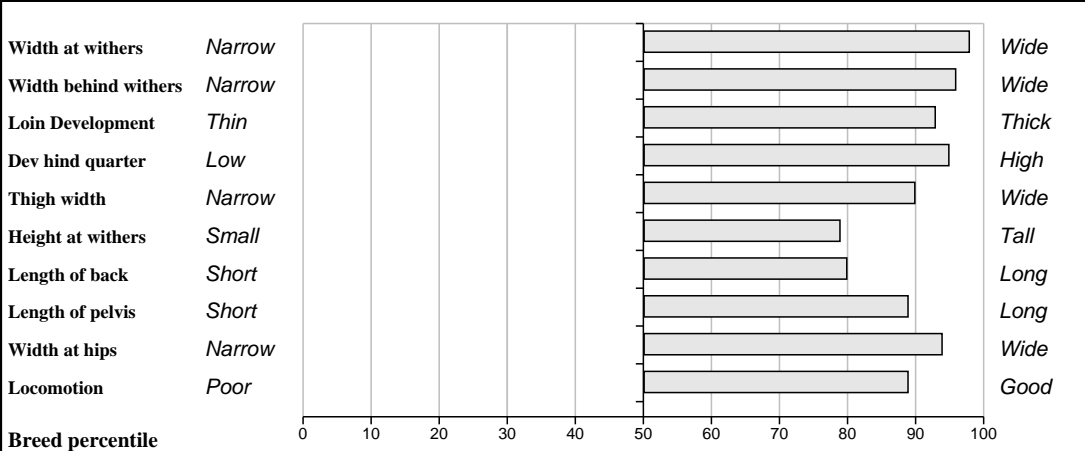

Lot 64 Newtown Foster

Breed: Limousin

IE231230660489

DOB: 02-Aug-2010

Male

Owner: Stanley Richardson - Newtowngore Leitrim Co Leitrim

Sire: Cloughhead Lord (CGZ) SBV = €104 (81%)	Heros SBV = €114 (27%)	Durandal Sigit
	Favourite SBV = €75 (33%)	Broadmeadows Cannon Ruadh Thelma
Dam: Castleview Top-Girl Et IE191567150214 SBV = €98 (48%)	Ideal 23 SBV = €111 (92%)	Flasch Disette
	F040 G7 SBV = €68 (62%)	Na Claudus Coureuse

€uro-Star Indexes

% Rank	Star Rating (within breed)	Indexes & Traits	€uro-Value	Data Reliability	Relative Data Reliability Comment
97%	★★★★★	Suckler Beef Value (SBV)	€122	37%	High
91%	★★★★★	Weanling Export	€65	43%	High
91%	★★★★★	Beef Carcass	€97	40%	High
96%	★★★★★	Daughter Fertility	€40	9%	Medium
68%	★★★★	Daughter Milk	€24	21%	Medium
Other Key Traits					
41%	★★★	Calving Difficulty	5.6%	41%	Medium
96%	★★★★★	Gestation Length		46%	High
54%	★★★	Docility		44%	High

GROW Linear Score Evaluation (Within-Breed Percentiles)

Animal scored. Linear scores and weaning weights in evaluations

BLUP Composites (Within Breed)