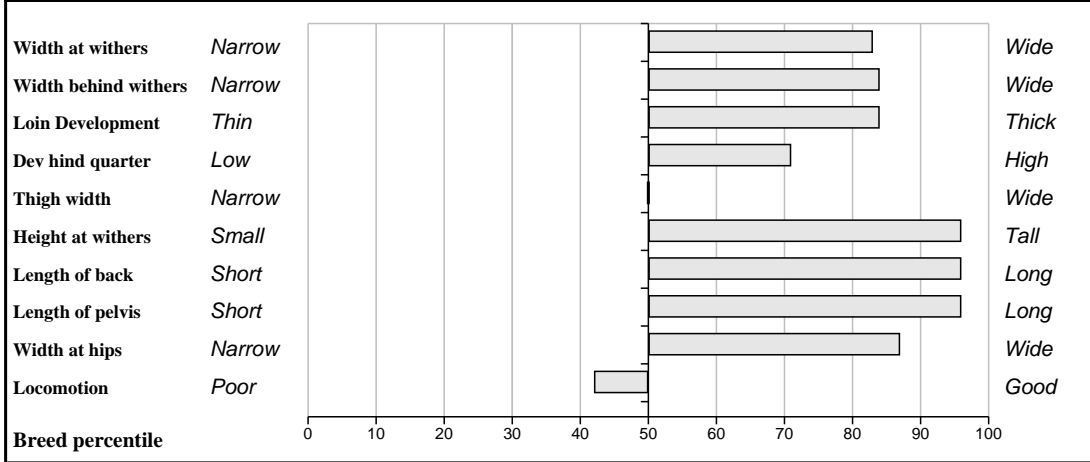

Lot 61 Barracks Floyd

Breed: Limousin

IE111011240697

DOB: 29-Jul-2010

Male

Owner: Gerard Fenlon - Newtown Borris Via Kilkenny Co Carlow

Sire: Sympa (SYP) SBV = €145 (82%)	Octopus	SBV = €111 (39%)	Haricot
			Justine
	Operette	SBV = €88 (38%)	Genial
			Lavande
Dam: Barracks Clodagh IE111011290495 SBV = €61 (38%)	Malibu	SBV = €63 (99%)	Jabot
			Haiti
	Barracks Victorea	SBV = €44 (35%)	Domino
			Ballydaniel Mavis

Parental Average Euro-Star Indexes

% Rank	Star Rating (within breed)	Indexes & Traits	€uro-Value	Data Reliability	Relative Data Reliability Comment
92%	★★★★★	Suckler Beef Value (SBV)	€103	29%	Medium
85%	★★★★★	Weanling Export	€61	28%	Medium
90%	★★★★★	Beef Carcass	€96	27%	Medium
88%	★★★★★	Daughter Fertility	€26	6%	Medium
23%	★★	Daughter Milk	€7	16%	Medium
Other Key Traits					
75%	★★★★	Calving Difficulty	4.4%	41%	Medium
63%	★★★★	Gestation Length		27%	Medium
73%	★★★★	Docility		30%	Medium

Parental Average GROW Traits (Within-Breed Percentiles)
Animal scored. Scores or weaning weights not eligible for evaluation

BLUP Composites (Within Breed)