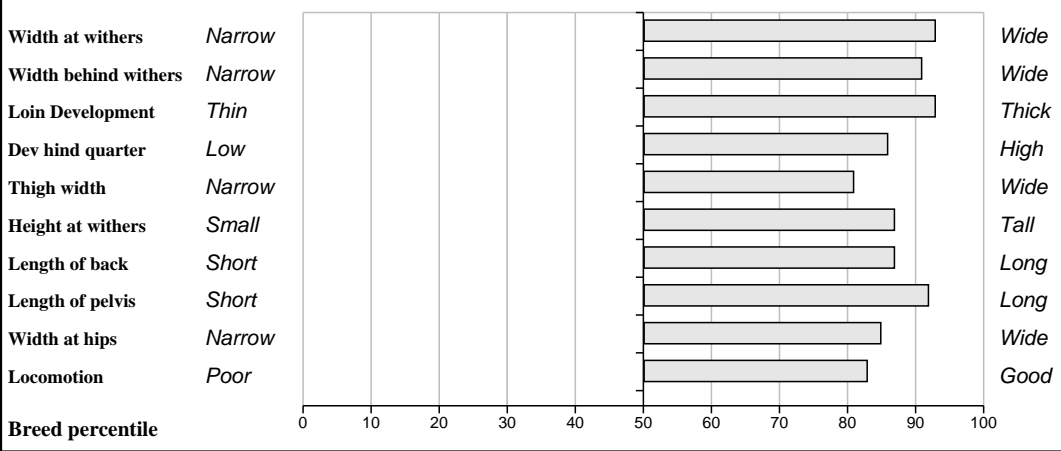

Lot 39 Castleboy Franko

Breed: Limousin

IE182401220329

DOB: 14-May-2010

Male

Owner: Peter Kelly - Castleboy Kilchreest Co Galway

Sire: Sympa (SYP) SBV = €145 (82%)	Octopus SBV = €111 (39%)	Haricot Justine
	Operette SBV = €88 (38%)	Genial Lavande
Dam: Castleboy Clodagh IE182401290277 SBV = €78 (31%)	Castleboy Ulex SBV = €71 (72%)	Mas Du Clo Meelon Jessie
	Castleboy Tamara SBV = €95 (45%)	Faignant Meelon Java

Parental Average Euro-Star Indexes

% Rank	Star Rating (within breed)	Indexes & Traits	€uro-Value	Data Reliability	Relative Data Reliability Comment
95%	★★★★★	Suckler Beef Value (SBV)	€111	26%	Medium
91%	★★★★★	Weanling Export	€64	27%	Medium
96%	★★★★★	Beef Carcass	€105	26%	Medium
88%	★★★★★	Daughter Fertility	€25	6%	Medium
9%	★	Daughter Milk	€-2	13%	Medium
Other Key Traits					
70%	★★★★	Calving Difficulty	4.6%	33%	Low
64%	★★★★	Gestation Length		28%	Medium
88%	★★★★★	Docility		29%	Medium

Parental Average GROW Traits (Within-Breed Percentiles)

Animal scored. Scores or weaning weights not eligible for evaluation

BLUP Composites (Within Breed)