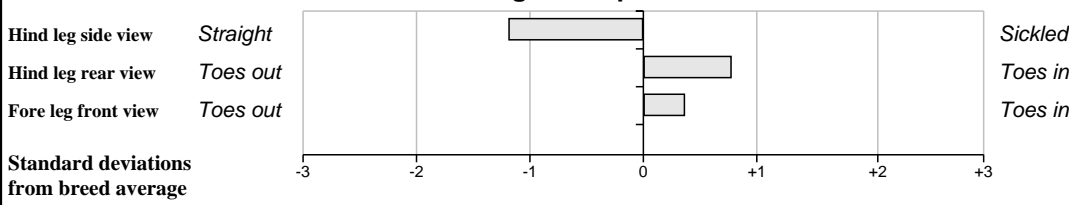

**Other Key Traits**

17%	★	Calving Difficulty	6.7%	41%	Medium
5%	★	Gestation Length		45%	High
83%	★★★★★	Docility		29%	Medium

**Parental Average GROW Traits (Within-Breed Percentiles)**

Animal scored. Scores or weaning weights not eligible for evaluation

**BLUP Composites (Within Breed)**

	Data	Rank
	Reliability	%
Muscle	119	29% 93%
Skeletal	103	29% 53%
Function	116	27% 92%

**Comments**

Very docile bull with excellent bloodlines going back to twice Paris Show Champion. Half sister Doolieve Diva 2nd in her class at National Show '09. Half sister Ardnacrusha Camille 2nd in class at National Show 2010. Mas du Clo and Imperial bloodlines guarantee muscle.

**Feet and Leg Descriptions**

**Lot 2 Barryroe Fionn 2** **Breed: Limousin**  
**IE141928660107** **DOB: 11-Jan-2010** **Male**  
**Owner: James Wycherley - Lislevane Bandon Co Cork**

<b>Sire:</b> <b>Brookmill Vindicator (Et)</b> <b>(VDT)</b>  SBV = €156 (72%)	F6 Neron	SBV = €122 (70%)	Jersey
			Horlogere
	Milbrook Monique Et	SBV = €107 (63%)	Broadmeadows Cannon
			Milbrook Freda
<b>Dam:</b> <b>Barryroe Triona</b>  IE141928650015 SBV = €91 (41%)	Festin	SBV = €43 (84%)	Chouchou
			Attica
	Barryroe Judy	SBV = €85 (44%)	Talent
			Castle Daisy