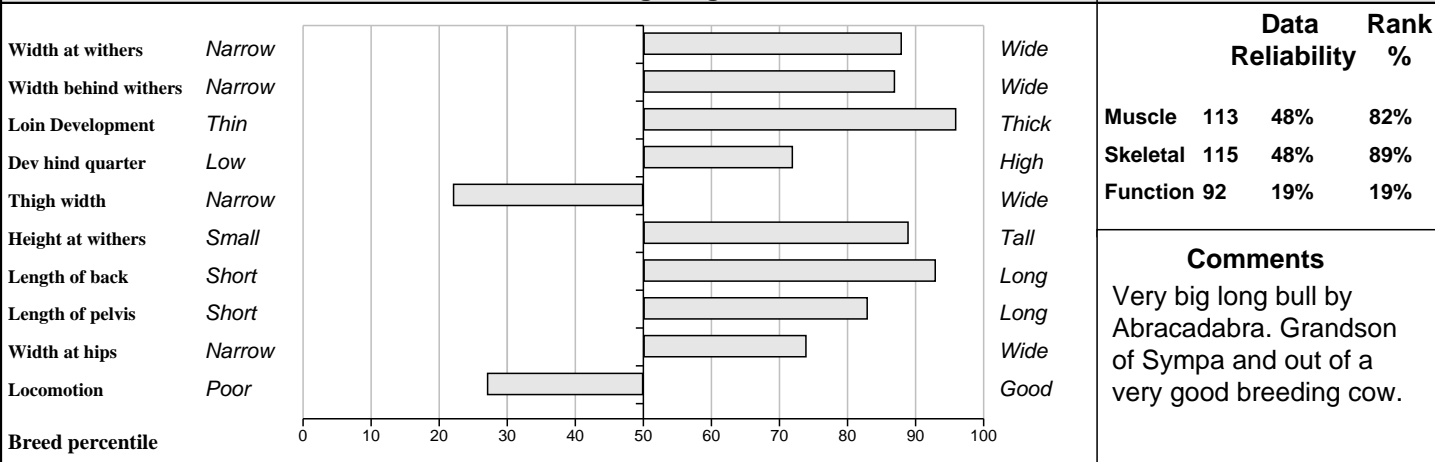

Lot 49 Woodview Fidele **Breed: Limousin**
IE121584880788 **DOB: 22-Jun-2010** **Male**
Owner: David Abbott - Woodview House Drumcrow Killeshandra Cavan Co Cavan

Sire: Ampertaine Abracadabra (AIA) SBV = €105 (68%)	Sympa SBV = €145 (82%)	Octopus Operette
	Ampertaine Penny SBV = €43 (28%)	Muscular Ampertaine Hannah
Dam: Goldbourne Viola IE131431860144 SBV = €28 (26%)	Goldbourne Sam SBV = €29 (45%)	Gamin Mountrivers Lisa
	Gleanasmole Lisa SBV = €8 (33%)	Mereside Crackerjack Corbally Future

€uro-Star Indexes

% Rank	Star Rating (within breed)	Indexes & Traits	€uro-Value	Data Reliability	Relative Data Reliability Comment
76%	★★★★	Suckler Beef Value (SBV)	€84	33%	Medium
89%	★★★★★	Weanling Export	€63	39%	High
80%	★★★★★	Beef Carcass	€88	32%	Medium
86%	★★★★★	Daughter Fertility	€23	2%	Low
4%	★	Daughter Milk	€-10	9%	Low

Other Key Traits

15%	★	Calving Difficulty	6.8%	40%	Medium
24%	★★	Gestation Length		48%	High
77%	★★★★	Docility		40%	High

GROW Linear Score Evaluation (Within-Breed Percentiles)
Animal scored. Linear scores and weaning weights in evaluations

BLUP Composites (Within Breed)

	Data Reliability	Rank %
Muscle	113 48%	82%
Skeletal	115 48%	89%
Function	92 19%	19%

Comments
Very big long bull by Abracadabra. Grandson of Sympa and out of a very good breeding cow.