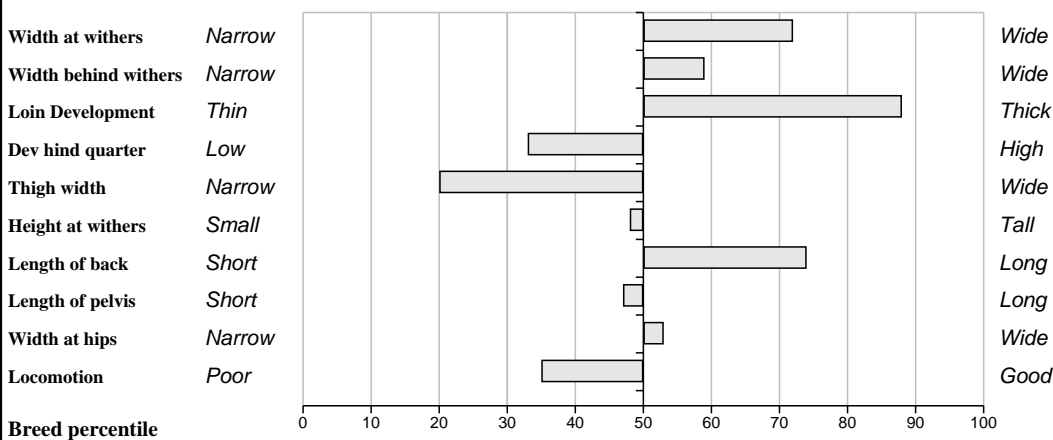

Lot 99 Melwood Frankie

Breed: Limousin

IE341422480392

DOB: 27-Sep-2010

Male

Owner: Michael Hickey - Knockbrittas Kilcommon Thurles Co Tipperary

Sire: Palmares (PAM) SBV = €74 (98%)	Dauphin SBV = €76 (97%)	Romeo
		Ombrette
	Gloire SBV = €27 (37%)	Tarvis
		Braise
Dam: Ballynerrin Tosca IE381160250027 SBV = €57 (32%)	Ibis SBV = €54 (88%)	Vainqueur
		Broquette
	Ballynerrin Hannah SBV = €42 (44%)	Castle Ural
		Milbrook Enya

€uro-Star Indexes

% Rank	Star Rating (within breed)	Indexes & Traits	€uro-Value	Data Reliability	Relative Data Reliability Comment
85%	★★★★★	Suckler Beef Value (SBV)	€93	37%	High
92%	★★★★★	Weanling Export	€65	45%	High
89%	★★★★★	Beef Carcass	€95	41%	High
12%	★	Daughter Fertility	€-34	25%	High
45%	★★★	Daughter Milk	€15	28%	High
Other Key Traits					
36%	★★	Calving Difficulty	5.8%	33%	Low
82%	★★★★★	Gestation Length		31%	High
80%	★★★★★	Docility		45%	High

GROW Linear Score Evaluation (Within-Breed Percentiles)
Animal scored. Linear scores and weaning weights in evaluations

BLUP Composites (Within Breed)