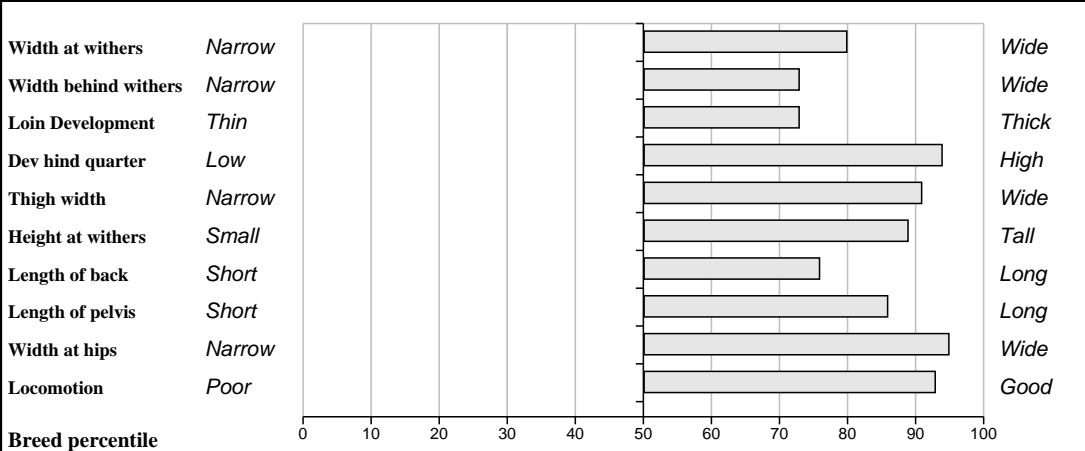

Lot 48 Woodview Figro

Breed: Limousin

IE121584870787

DOB: 18-Jun-2010

Male

Owner: David Abbott - Woodview House Drumcrow Killeshandra Cavan Co Cavan

Sire: Wilodge Vantastic (VTI) SBV = €156 (76%)	Wilodge Tonka SBV = €134 (63%)	Oxygene
	Ravenelle SBV = €104 (29%)	Wilodge Meclair
Dam: Cornamundy Tulipe IE291531370111 SBV = €56 (41%)	Anfield Mascot SBV = €82 (70%)	Fidele
	Cornamundy Mariah SBV = €26 (40%)	Ballynerrin Julia (Dna)
		Espoir
		Cornamundy Iontas

€uro-Star Indexes

% Rank	Star Rating (within breed)	Indexes & Traits	€uro-Value	Data Reliability	Relative Data Reliability Comment
87%	★★★★★	Suckler Beef Value (SBV)	€95	36%	High
93%	★★★★★	Weanling Export	€67	43%	High
96%	★★★★★	Beef Carcass	€105	36%	High
96%	★★★★★	Daughter Fertility	€42	2%	Low
2%	★	Daughter Milk	€-13	18%	Medium
Other Key Traits					
1%	★	Calving Difficulty	10.6%	43%	High
46%	★★★	Gestation Length		50%	High
99%	★★★★★	Docility		43%	High

GROW Linear Score Evaluation (Within-Breed Percentiles)

Animal scored. Linear scores and weaning weights in evaluations

BLUP Composites (Within Breed)