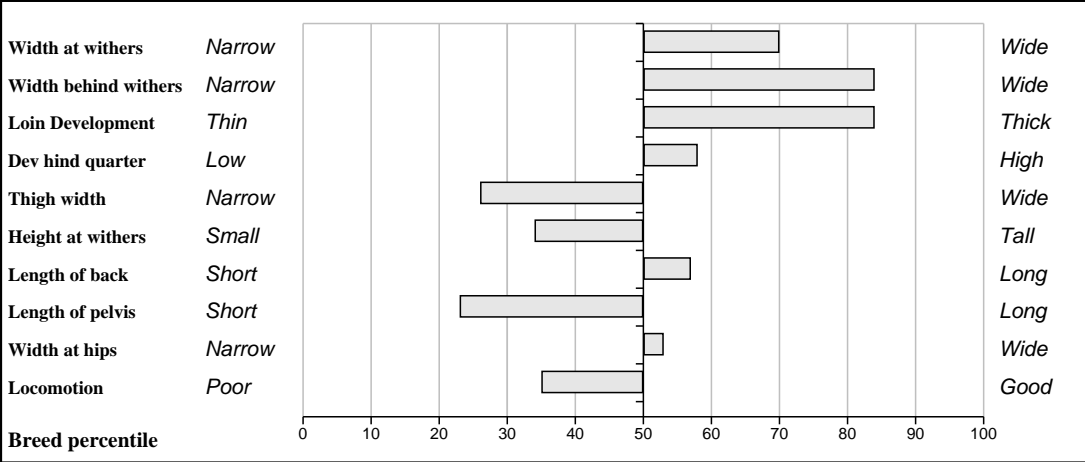

Lot 90 Newtown Fernando **Breed: Limousin**

IE231230690491 **DOB: 12-Sep-2010** **Male**

Owner: Stanley Richardson - Newtowngore Leitrim Co Leitrim

Sire: Veteran (S771) SBV = €63 (30%)	Noble SBV = €77 (12%)	Jovial Danseuse
	Ramure SBV = €105 (16%)	Dauphin Iza
Dam: Newtown Dolly IE231230670416 SBV = €47 (33%)	Ocean SBV = €75 (80%)	Espoir Gloria
	Newtown Molly SBV = €-4 (47%)	Grange Balerno Newtown Helena

€uro-Star Indexes

% Rank	Star Rating (within breed)	Indexes & Traits	€uro-Value	Data Reliability	Relative Data Reliability Comment
37%	★★	Suckler Beef Value (SBV)	€58	27%	Medium
75%	★★★★	Weanling Export	€56	34%	Medium
24%	★★	Beef Carcass	€60	27%	Medium
N/A	N/A	Daughter Fertility	N/A	1%	Too Low
N/A	N/A	Daughter Milk	N/A	7%	Too Low

Other Key Traits

77%	★★★★	Calving Difficulty	4.3%	33%	Low
66%	★★★★	Gestation Length		40%	High
34%	★★	Docility		36%	Medium

GROW Linear Score Evaluation (Within-Breed Percentiles)

Animal scored. Linear scores and weaning weights in evaluations

BLUP Composites (Within Breed)