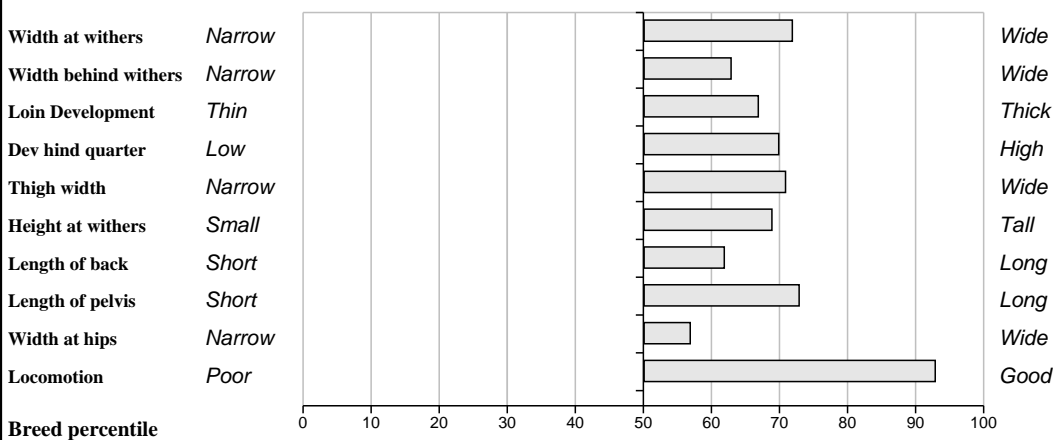

Lot 84 Meenross Flyer

Breed: Limousin

IE131733270422

DOB: 08-Sep-2010

Male

Owner: James O'Grady - Meenross Scariff Co Clare

Sire: Meenross Derg (IE131733240345) SBV = €129 (30%)	Sympa	SBV = €145 (82%)	Octopus
			Operette
	Ardnacrusha	SBV = €112 (37%)	Ideal 23
	Annette (Et)		F093 Lindy
Dam: Lake Vicky IE131636260343 SBV = €13 (35%)	Orly	SBV = €59 (82%)	Inoui
			Gavotte
	Carwin Girl	SBV = €-7 (43%)	Grange Balerno
			Ballysorrell Tricity

Parental Average Euro-Star Indexes

% Rank	Star Rating (within breed)	Indexes & Traits	€uro-Value	Data Reliability	Relative Data Reliability Comment
N/A	N/A	Suckler Beef Value (SBV)	N/A	15%	Too Low
N/A	N/A	Weanling Export	N/A	15%	Too Low
N/A	N/A	Beef Carcass	N/A	15%	Too Low
77%	★★★★	Daughter Fertility	€14	2%	Low
55%	★★★	Daughter Milk	€19	8%	Low
Other Key Traits					
N/A	N/A	Calving Difficulty		22%	Too Low
53%	★★★	Gestation Length		12%	Low
90%	★★★★★	Docility		18%	Low

Parental Average GROW Traits (Within-Breed Percentiles)

Animal scored. Scores or weaning weights not eligible for evaluation

BLUP Composites (Within Breed)