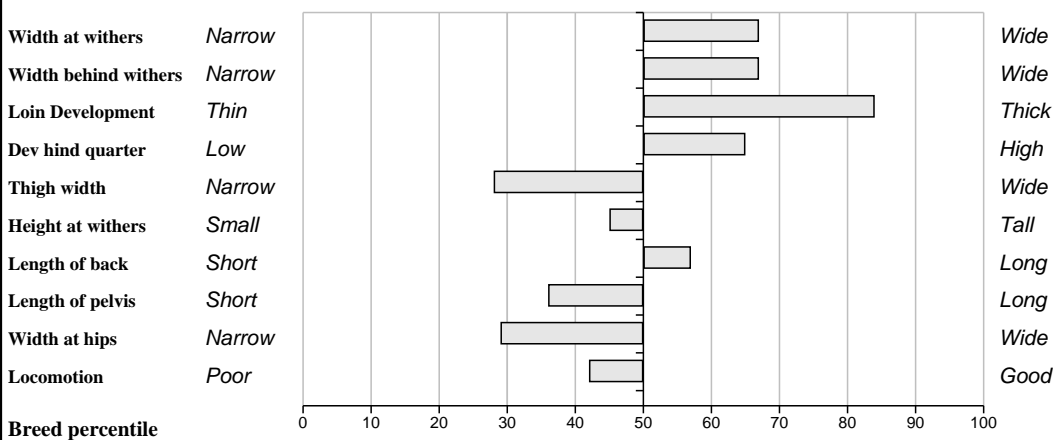

Lot 19 Roundhill Fescape

Breed: Limousin

IE241280241243

DOB: 10-Apr-2010

Male

Owner: Timothy Corridan - Castlequarter House Fedamore Co Limerick

Sire: Rocky (ROX) SBV = €98 (99%)	Jacot SBV = €128 (30%)	Dauphin Violette
	Gloire SBV = €42 (26%)	Eldorado Banane
Dam: Roundhill Profane Et IE241280280397 SBV = €59 (51%)	Geant SBV = €70 (92%)	Dauphin Cerise
	F007 Joconde SBV = €75 (43%)	Ferry Alterre

€uro-Star Indexes

% Rank	Star Rating (within breed)	Indexes & Traits	€uro-Value	Data Reliability	Relative Data Reliability Comment
84%	★★★★★	Suckler Beef Value (SBV)	€91	42%	High
81%	★★★★★	Weanling Export	€59	48%	High
91%	★★★★★	Beef Carcass	€97	44%	High
33%	★★	Daughter Fertility	€-15	23%	High
56%	★★★	Daughter Milk	€19	30%	High
Other Key Traits					
55%	★★★	Calving Difficulty	5.1%	44%	High
30%	★★	Gestation Length		51%	High
73%	★★★★	Docility		49%	High

GROW Linear Score Evaluation (Within-Breed Percentiles)

Animal scored. Linear scores and weaning weights in evaluations

BLUP Composites (Within Breed)