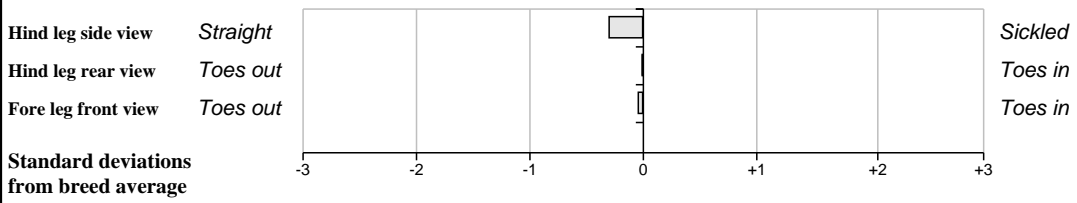

**Comments**  
Well muscled docile bull.

**Feet and Leg Descriptions**

**Lot 68 Clonfad Finbar**

**Breed: Limousin**

**IE301433420862**

**DOB: 05-Aug-2010**

**Male**

**Owner: Martin Cleary - Clonfad Shinrone Co Offaly**