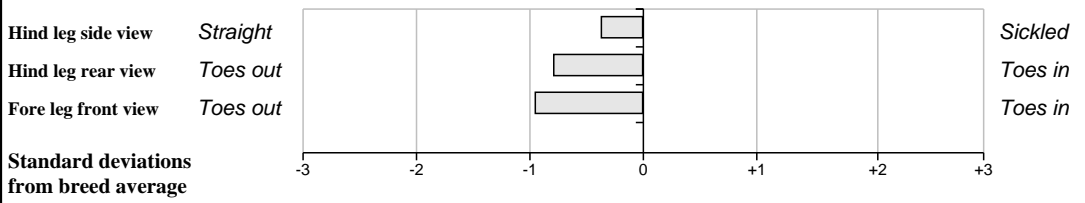

**Comments**  
Bull has been proven fertile.

**Feet and Leg Descriptions**

**Lot 48 Woodview Figro**

**Breed: Limousin**

**IE121584870787**

**DOB: 18-Jun-2010**

**Male**

**Owner: David Abbott - Woodview House Drumcrow Killeshandra Cavan Co Cavan**