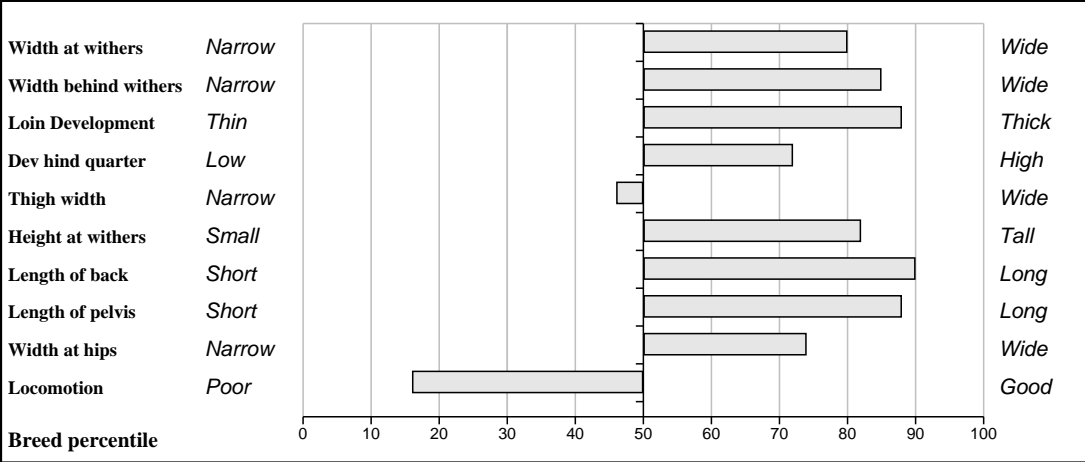

Lot 24 Ardlea Fenton **Breed: Limousin**

IE221064570949 **DOB: 18-Apr-2010** **Male**

Owner: Daniel Tynan - Beechhill Farm Doon Mountrath Co Laois

Sire: Vison (VZN) SBV = €79 (78%)	Nino	SBV = €72 (32%)	Lino
			Justice
	Ritournell	SBV = €77 (33%)	Nectar
			Nostalgie
Dam: 0147 Saga FR8729630388 SBV = €86 (26%)	Mozart	SBV = €98 (26%)	Iowa
			Invasion
	Madona	SBV = €63 (11%)	Indecis
			Epinochette

€uro-Star Indexes

% Rank	Star Rating (within breed)	Indexes & Traits	€uro-Value	Data Reliability	Relative Data Reliability Comment
92%	★★★★★	Suckler Beef Value (SBV)	€105	31%	Medium
94%	★★★★★	Weanling Export	€68	43%	High
69%	★★★★	Beef Carcass	€82	39%	High
79%	★★★★	Daughter Fertility	€16	4%	Low
98%	★★★★★	Daughter Milk	€53	13%	Medium

Other Key Traits

N/A	N/A	Calving Difficulty	29%	Too Low
68%	★★★★	Gestation Length	22%	Medium
73%	★★★★	Docility	44%	High

GROW Linear Score Evaluation (Within-Breed Percentiles)

Animal scored. Linear scores and weaning weights in evaluations

BLUP Composites (Within Breed)