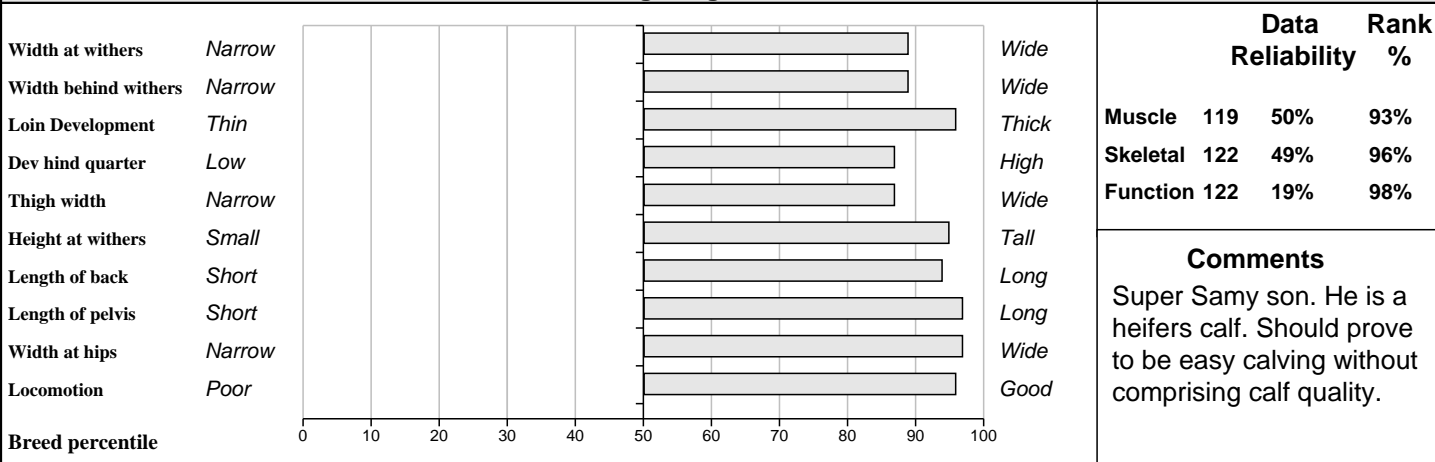

Lot 91   Bovinion Fame **Breed: Limousin**
IE181931210201   DOB: 13-Sep-2010 **Male**
Owner: Thomas Finnerty - Bovinion Mountbellew Ballinasloe Co Galway

Sire: Samy (SYZ) SBV = €136 (61%)	Loriot-Mn	SBV = €131 (29%)	Heros Bis
	Nova	SBV = €103 (27%)	Verveine
Dam: Bovinion Cutie IE181931250147 SBV = €78 (36%)	Scorboro Regius	SBV = €118 (83%)	Jersey
	Liscarn Venus	SBV = €18 (43%)	Hirondelle
			Olympian
			Lace
			Mas Du Clo
			F311 Pouppone

€uro-Star Indexes

% Rank	Star Rating (within breed)	Indexes & Traits	€uro-Value	Data Reliability	Relative Data Reliability Comment
94%	★★★★★	Suckler Beef Value (SBV)	€108	33%	Medium
83%	★★★★★	Weanling Export	€60	40%	High
97%	★★★★★	Beef Carcass	€111	34%	Medium
36%	★★	Daughter Fertility	€-13	3%	Low
1%	★	Daughter Milk	€-17	11%	Low

Other Key Traits

37%	★★	Calving Difficulty	5.7%	39%	Medium
95%	★★★★★	Gestation Length		43%	High
73%	★★★★	Docility		42%	High

GROW Linear Score Evaluation (Within-Breed Percentiles)
Animal scored. Linear scores and weaning weights in evaluations

BLUP Composites (Within Breed)

	Data	Rank
	Reliability	%
Muscle	119	50%
Skeletal	122	49%
Function	122	19%

Comments
Super Samy son. He is a heifers calf. Should prove to be easy calving without comprising calf quality.