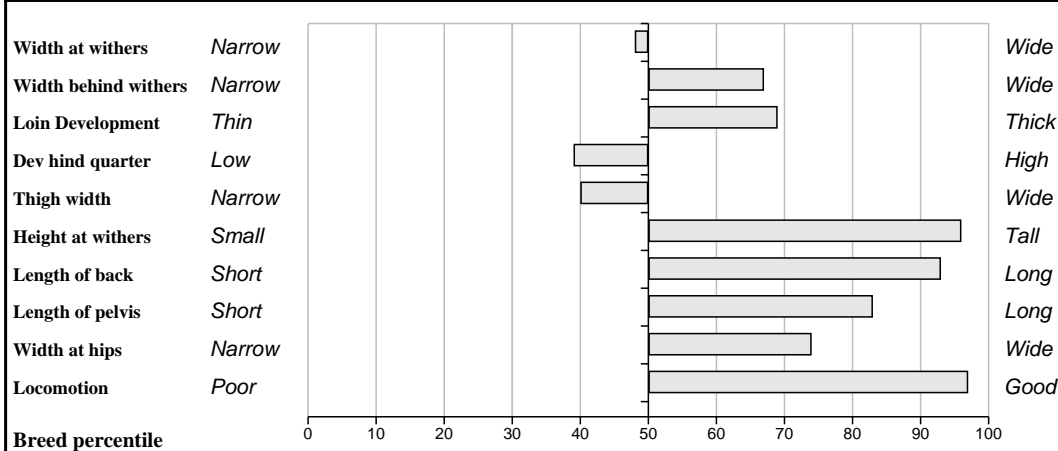

Lot 25 Templequain Fiddlesticks

Breed: Limousin

IE221241770975

DOB: 19-Apr-2010

Male

Owner: Thomas O'Shea - Templequain Rathdowney Portlaoise Co Laois

Sire: Neuf (NUF) SBV = €101 (89%)	Cassis	SBV = €33 (31%)	Ulysse
			Sultane
	Jungle	SBV = €98 (35%)	Haricot
			Vanille
Dam: Templequain Vicky (Et) IE221241730443 SBV = €118 (25%)	Hammel Luc	SBV = €94 (31%)	Goliath
			Ethra
	Halea	SBV = €116 (37%)	Eclair
			Balea

€uro-Star Indexes

% Rank	Star Rating (within breed)	Indexes & Traits	€uro-Value	Data Reliability	Relative Data Reliability Comment
97%	★★★★★	Suckler Beef Value (SBV)	€118	34%	High
99%	★★★★★	Weanling Export	€80	42%	High
93%	★★★★★	Beef Carcass	€100	38%	High
91%	★★★★★	Daughter Fertility	€29	11%	Medium
85%	★★★★★	Daughter Milk	€34	17%	Medium
Other Key Traits					
13%	★	Calving Difficulty	7%	42%	High
58%	★★★	Gestation Length		24%	Medium
63%	★★★★	Docility		42%	High

GROW Linear Score Evaluation (Within-Breed Percentiles)

Animal scored. Linear scores and weaning weights in evaluations

BLUP Composites (Within Breed)