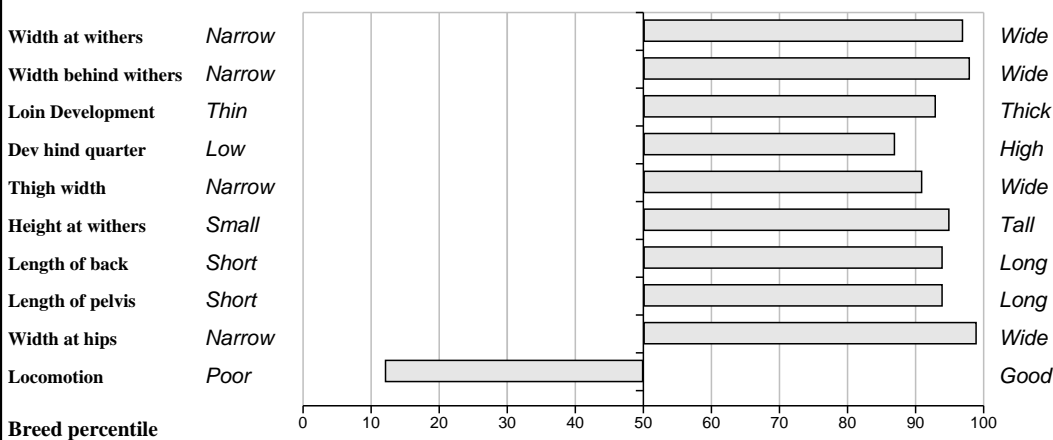

Lot 77 Tomriland Fuller Et

Breed: Limousin

IE381121180437

DOB: 02-Sep-2010

Male

Owner: Noel Kenny - Tomriland Roundwood Ashford Co Wicklow

Sire: Queenshead Altea (S593) SBV = €102 (63%)	Greensons Gigolo SBV = €34 (69%)	Titan
		Surprise
	Ryedale Parfait SBV = €122 (26%)	Ronick Iceman
		Gavotte
Dam: Milbrook Ulla IE281084560448 SBV = €117 (42%)	F311 Poker SBV = €27 (76%)	Gabin
		Hachette
	Milbrook Petal SBV = €95 (43%)	Dauphin
		Milbrook Monica Et

€uro-Star Indexes

% Rank	Star Rating (within breed)	Indexes & Traits	€uro-Value	Data Reliability	Relative Data Reliability Comment
95%	★★★★★	Suckler Beef Value (SBV)	€110	30%	Medium
98%	★★★★★	Weanling Export	€75	42%	High
94%	★★★★★	Beef Carcass	€101	36%	High
11%	★	Daughter Fertility	€-34	2%	Low
84%	★★★★★	Daughter Milk	€33	10%	Low
Other Key Traits					
99%	★★★★★	Calving Difficulty	2.7%	34%	Low
44%	★★★	Gestation Length		22%	Medium
83%	★★★★★	Docility		44%	High

GROW Linear Score Evaluation (Within-Breed Percentiles)
Animal scored. Linear scores and weaning weights in evaluations

BLUP Composites (Within Breed)