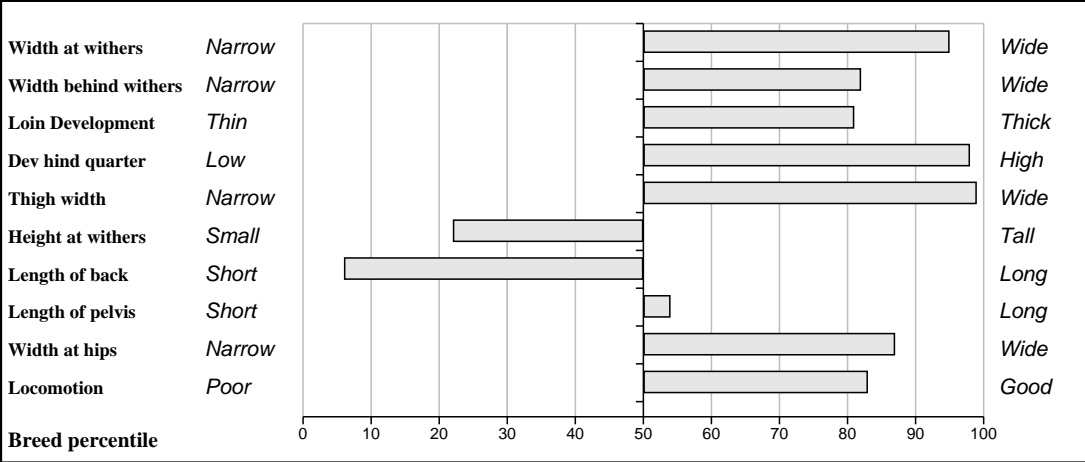

Lot 14 Knockaun Frasier

Breed: Limousin

IE331383840431

DOB: 27-Mar-2010

Male

Owner: Michael O'Brien - Knockaun Upperchurch Thurles Co Tipperary

Sire: Milbrook Tanko (TKO) SBV = €111 (97%)	Mas Du Clo SBV = €65 (98%)	Bambino
		Cosette
	Milbrook Monique Et SBV = €107 (63%)	Broadmeadows Cannon
		Milbrook Freda
Dam: Knockaun Azure IE331383890304 SBV = €30 (40%)	Louxor SBV = €11 (93%)	Furioso
		Calypso
	Knockaun Penelope SBV = €56 (40%)	Epson
		Ballysorrell Lexus

€uro-Star Indexes

% Rank	Star Rating (within breed)	Indexes & Traits	€uro-Value	Data Reliability	Relative Data Reliability Comment
75%	★★★★	Suckler Beef Value (SBV)	€83	40%	High
65%	★★★★	Weanling Export	€52	45%	High
79%	★★★★	Beef Carcass	€87	41%	High
27%	★★	Daughter Fertility	€-19	16%	Medium
88%	★★★★★	Daughter Milk	€37	22%	Medium
Other Key Traits					
17%	★	Calving Difficulty	6.7%	43%	High
53%	★★★	Gestation Length		43%	High
83%	★★★★★	Docility		46%	High

GROW Linear Score Evaluation (Within-Breed Percentiles)
Animal scored. Linear scores and weaning weights in evaluations

BLUP Composites (Within Breed)