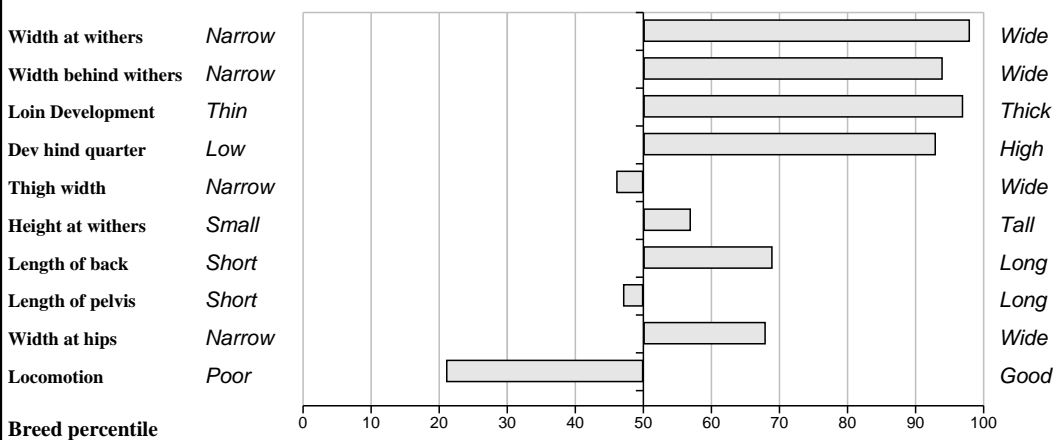

Lot 51 Carrigdown Frigot

Breed: Limousin

IE131189930127

DOB: 27-Jun-2010

Male

Owner: Aidan Baker - Lismoyle Newmarket On Fergus Co Clare

Sire: Rocky (ROX) SBV = €98 (99%)	Jacot	SBV = €128 (30%)	Dauphin
	Gloire	SBV = €42 (26%)	Violette
Dam: Carrigdown Verona IE131189970080 SBV = €56 (33%)	Navarin	SBV = €46 (97%)	Eldorado
	Carrigdown Jaffa	SBV = €31 (28%)	Banane
			Imperial
			Intuitive
			Mereside Crackerjack
			Woodview Fiona

€uro-Star Indexes

% Rank	Star Rating (within breed)	Indexes & Traits	€uro-Value	Data Reliability	Relative Data Reliability Comment
88%	★★★★★	Suckler Beef Value (SBV)	€97	38%	High
98%	★★★★★	Weanling Export	€77	46%	High
96%	★★★★★	Beef Carcass	€106	42%	High
54%	★★★	Daughter Fertility	€-1	23%	High
48%	★★★	Daughter Milk	€16	29%	High
Other Key Traits					
6%	★	Calving Difficulty	8%	35%	Low
7%	★	Gestation Length		32%	High
63%	★★★★	Docility		45%	High

GROW Linear Score Evaluation (Within-Breed Percentiles)

Animal scored. Linear scores and weaning weights in evaluations

BLUP Composites (Within Breed)