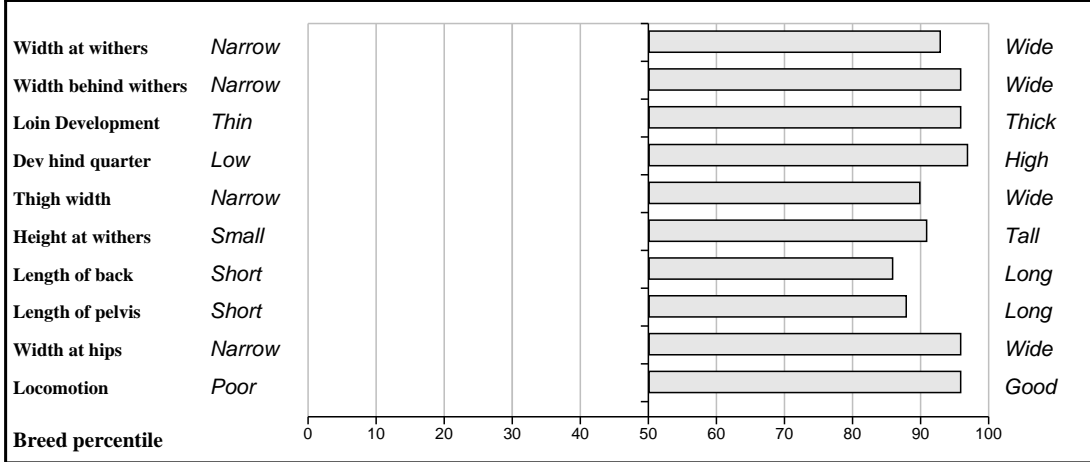

Lot 31 Ballaghboy Farrell

Breed: Limousin

IE131178280223

DOB: 01-May-2010

Male

Owner: Dan O'Connor - Ballaghboy Doora Ennis Co Clare

Sire: Wilodge Vantastic (VTI) SBV = €156 (76%)	Wilodge Tonka SBV = €134 (63%)	Oxygene
	Ravenelle SBV = €104 (29%)	Wilodge Meclair
Dam: Griston Tequila IE241107580358 SBV = €72 (36%)	Mas Du Clo SBV = €65 (98%)	Jersey
	Lina Patricia SBV = €90 (31%)	Isabelle
		Bambino
		Cosette
		Genial
		Coolkirky Kate

Parental Average Euro-Star Indexes

% Rank	Star Rating (within breed)	Indexes & Traits	€uro-Value	Data Reliability	Relative Data Reliability Comment
97%	★★★★★	Suckler Beef Value (SBV)	€122	29%	Medium
99%	★★★★★	Weanling Export	€80	32%	Medium
99%	★★★★★	Beef Carcass	€120	29%	Medium
79%	★★★★	Daughter Fertility	€17	2%	Low
2%	★	Daughter Milk	€-14	17%	Medium
Other Key Traits					
21%	★★	Calving Difficulty	6.4%	41%	Medium
67%	★★★★	Gestation Length		25%	Medium
92%	★★★★★	Docility		27%	Medium

Parental Average GROW Traits (Within-Breed Percentiles)
Animal scored. Scores or weaning weights not eligible for evaluation

BLUP Composites (Within Breed)