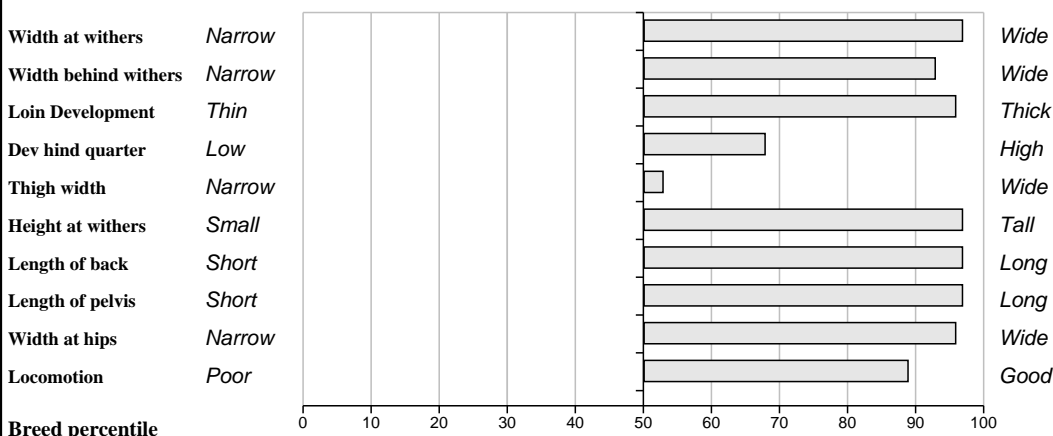

Lot 59 Castleoye Freddie **Breed: Limousin**

IE321301950304 **DOB: 26-Jul-2010**

Male

Owner: Caroline Henry - Toberscarden Tubbercurry Co Sligo

Sire: Mas Du Clo (MUC) SBV = €65 (98%)	Bambino	SBV = €28 (31%)	Ultimatum
			Souriante
	Cosette	SBV = €83 (28%)	Tilleul
			Lancette
Dam: Lough Conn Bianca IE271618630112 SBV = €73 (39%)	Navarin	SBV = €46 (97%)	Imperial
			Intuitive
	Lough Conn Miranda	SBV = €40 (40%)	Eleazar
			Currow Donna

€uro-Star Indexes

% Rank	Star Rating (within breed)	Indexes & Traits	€uro-Value	Data Reliability	Relative Data Reliability Comment
78%	★★★★★	Suckler Beef Value (SBV)	€86	38%	High
93%	★★★★★	Weanling Export	€67	47%	High
91%	★★★★★	Beef Carcass	€97	42%	High
19%	★	Daughter Fertility	€-26	19%	High
87%	★★★★★	Daughter Milk	€36	27%	High
Other Key Traits					
7%	★	Calving Difficulty	7.7%	41%	Medium
2%	★	Gestation Length		28%	Medium
13%	★	Docility		45%	High

GROW Linear Score Evaluation (Within-Breed Percentiles)

Animal scored. Linear scores and weaning weights in evaluations

BLUP Composites (Within Breed)