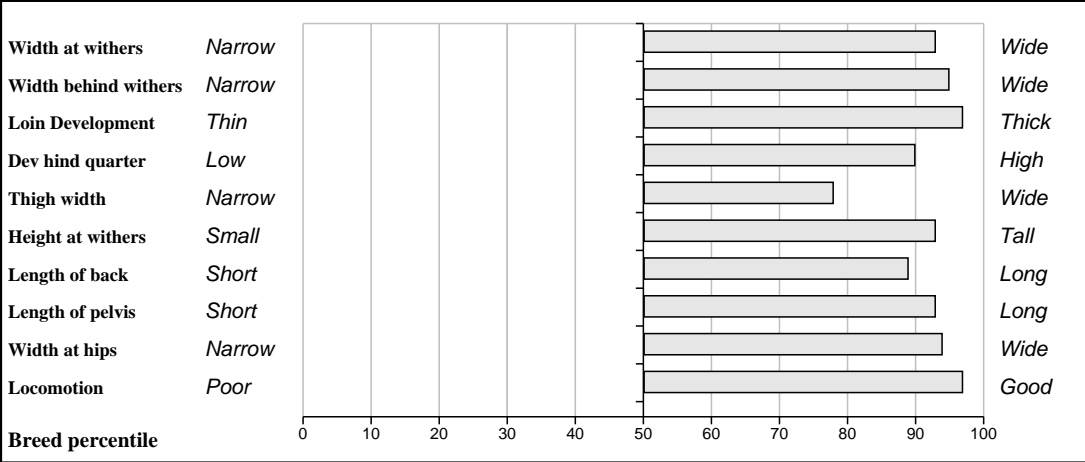

Lot 92 Kilcara Fame **Breed: Limousin**

IE182617770049 **DOB: 15-Sep-2010** **Male**

Owner: Patricia & Jos Waldron - Kilgevrin Tuam Co Galway

Sire: Neuf (NUF) SBV = €101 (89%)	Cassis	SBV = €33 (31%)	Ulysse
			Sultane
	Jungle	SBV = €98 (35%)	Haricot
			Vanille
Dam: Kilcara Ciara IE182617750030 SBV = €84 (36%)	Mas Du Clo	SBV = €65 (98%)	Bambino
			Cosette
	Kilcara Samantha	SBV = €82 (31%)	Highlander
			Birchall Pearl

€uro-Star Indexes

% Rank	Star Rating (within breed)	Indexes & Traits	€uro-Value	Data Reliability	Relative Data Reliability Comment
97%	★★★★★	Suckler Beef Value (SBV)	€119	38%	High
98%	★★★★★	Weanling Export	€78	43%	High
96%	★★★★★	Beef Carcass	€106	39%	High
50%	★★★	Daughter Fertility	€-4	11%	Medium
93%	★★★★★	Daughter Milk	€43	22%	Medium

Other Key Traits

20%	★★	Calving Difficulty	6.5%	40%	Medium
49%	★★★	Gestation Length		49%	High
11%	★	Docility		44%	High

GROW Linear Score Evaluation (Within-Breed Percentiles)

Animal scored. Linear scores and weaning weights in evaluations

BLUP Composites (Within Breed)