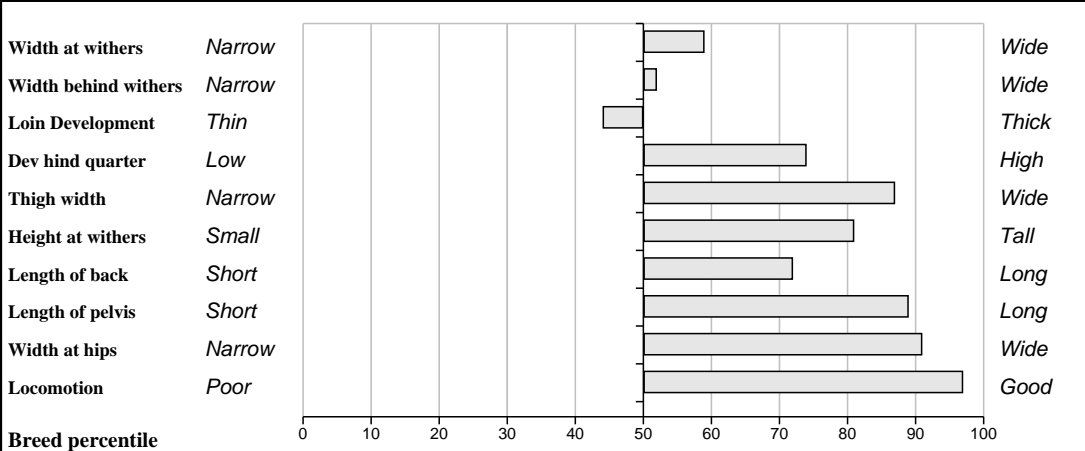

Lot 98 Cavelands Flan

Breed: Limousin

IE271789710231

DOB: 25-Sep-2010

Male

Owner: Paul Sykes - Aglora Ballyhaunis Co Mayo

Sire: Grahams Apache (GZP) SBV = €97 (56%)	Waindale Prime SBV = €16 (16%)	Waindale Jackpot Waindale Mull
	Lisette SBV = €112 (34%)	Indien Guerre
Dam: Cavelands Reba Et IE271789790073 SBV = €66 (40%)	Duvalier SBV = €59 (84%)	Beziers Songeuse
	Ulla SBV = €55 (34%)	Mistral Operette

€uro-Star Indexes

% Rank	Star Rating (within breed)	Indexes & Traits	€uro-Value	Data Reliability	Relative Data Reliability Comment
94%	★★★★★	Suckler Beef Value (SBV)	€109	30%	Medium
79%	★★★★	Weanling Export	€58	41%	High
76%	★★★★	Beef Carcass	€85	35%	High
89%	★★★★★	Daughter Fertility	€26	4%	Low
95%	★★★★★	Daughter Milk	€47	13%	Medium
Other Key Traits					
99%	★★★★★	Calving Difficulty	2.6%	41%	Medium
80%	★★★★★	Gestation Length		10%	Low
83%	★★★★★	Docility		41%	High

GROW Linear Score Evaluation (Within-Breed Percentiles)
Animal scored. Linear scores and weaning weights in evaluations

BLUP Composites (Within Breed)