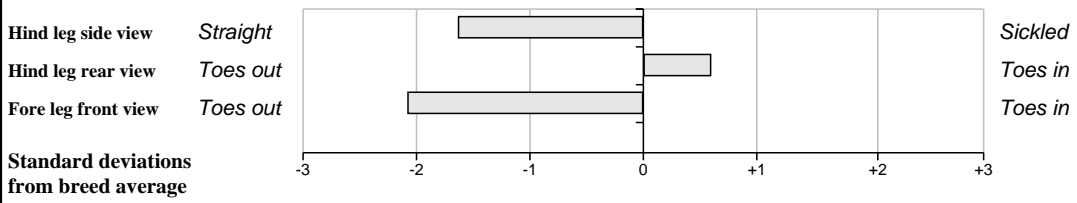

Feet and Leg Descriptions