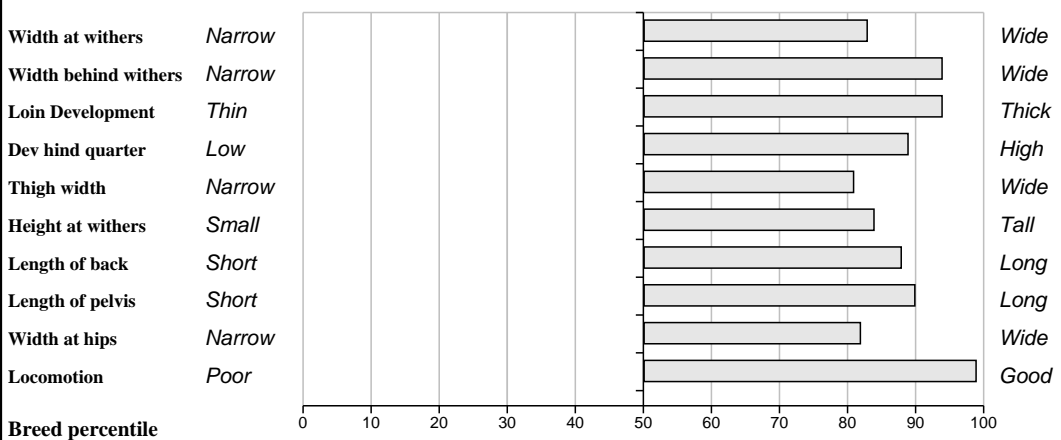

Lot 82 Templequain Foley

Breed: Limousin

IE221241780992

DOB: 05-Sep-2010

Male

Owner: Thomas O'Shea - Templequain Rathdowney Portlaoise Co Laois

Sire: Fieldson Alfy (S511) SBV = €152 (72%)	Gunnerfleet Plunas SBV = €84 (28%)	Tunnelby Monkeytricks Gunnerfleet Luna
	Eden Natasha SBV = €135 (29%)	Broadmeadows Cannon Birtles Daisy
Dam: Templequain Carrie (Et) IE221241710714 SBV = €103 (30%)	Otan SBV = €176 (88%)	Insecte Jade
	Ballyfin Upset Et SBV = €21 (42%)	Moero Ballyfin Ruby

Parental Average Euro-Star Indexes

% Rank	Star Rating (within breed)	Indexes & Traits	€uro-Value	Data Reliability	Relative Data Reliability Comment
98%	★★★★★	Suckler Beef Value (SBV)	€132	27%	Medium
91%	★★★★★	Weanling Export	€65	26%	Medium
96%	★★★★★	Beef Carcass	€105	22%	Low
91%	★★★★★	Daughter Fertility	€31	2%	Low
98%	★★★★★	Daughter Milk	€55	11%	Low
Other Key Traits					
42%	★★★	Calving Difficulty	5.5%	40%	Medium
99%	★★★★★	Gestation Length		41%	High
88%	★★★★★	Docility		26%	Medium

Parental Average GROW Traits (Within-Breed Percentiles)
Animal scored. Scores or weaning weights not eligible for evaluation

BLUP Composites (Within Breed)