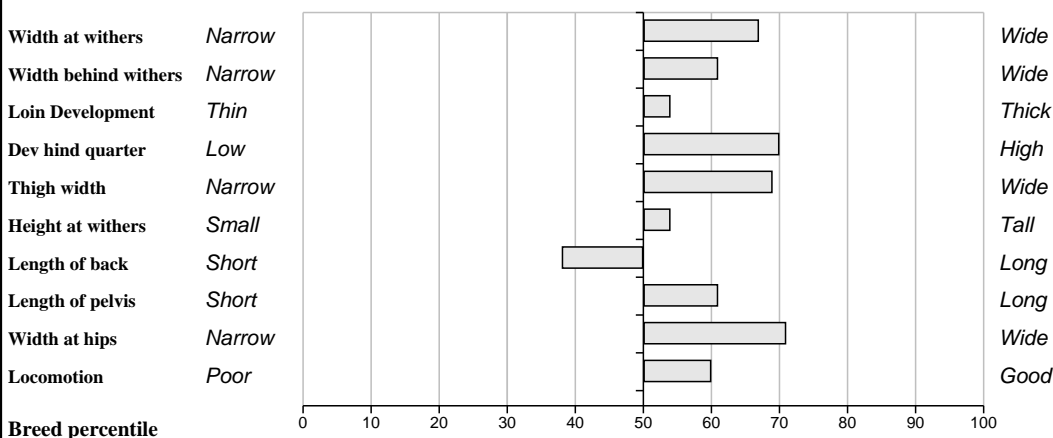

Lot 4 Rhyne Fantastic

Breed: Limousin

IE251402770076

DOB: 16-Feb-2010

Male

Owner: Mark Hagan - Rhine Killoe Longford Co Longford

Sire: Ronick Iceman (RIA) SBV = €57 (82%)	Tarvis SBV = €37 (77%)	Ourson Nita
	Broadmeadows Ainsi SBV = €49 (24%)	Tanhill Rumpus Broadmeadows Tansy
Dam: Clonadrum Urselle Et IE131862760034 SBV = €41 (37%)	Festin SBV = €43 (84%)	Chouchou Attica
	F206 Java SBV = €69 (32%)	Heros Samba

Parental Average Euro-Star Indexes

% Rank	Star Rating (within breed)	Indexes & Traits	€uro-Value	Data Reliability	Relative Data Reliability Comment
25%	★★	Suckler Beef Value (SBV)	€49	28%	Medium
43%	★★★	Weanling Export	€46	28%	Medium
15%	★	Beef Carcass	€54	29%	Medium
80%	★★★★★	Daughter Fertility	€18	9%	Medium
3%	★	Daughter Milk	€-12	15%	Medium
Other Key Traits					
30%	★★	Calving Difficulty	6%	35%	Low
64%	★★★★	Gestation Length		25%	Medium
34%	★★	Docility		29%	Medium

Parental Average GROW Traits (Within-Breed Percentiles)

Animal scored. Scores or weaning weights not eligible for evaluation

BLUP Composites (Within Breed)