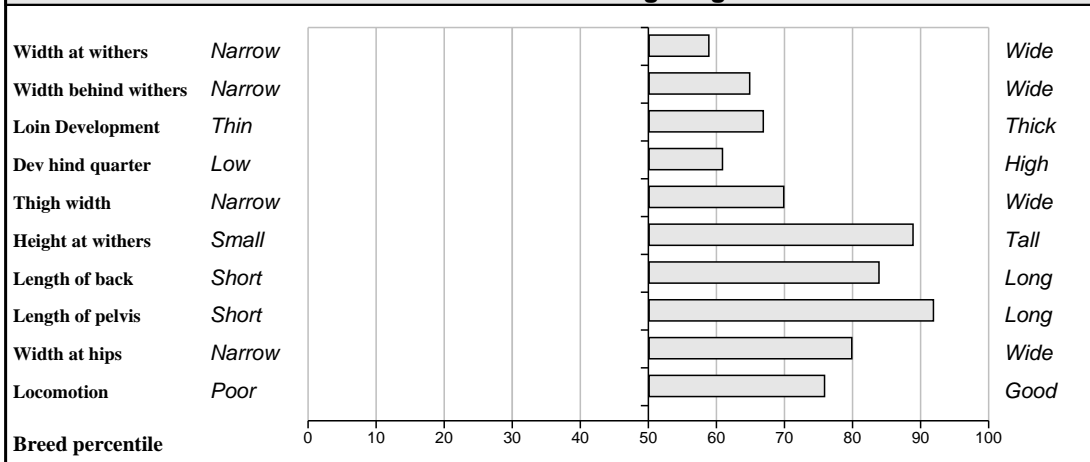

Lot 32 Gortnaskeagh Felix

Breed: Limousin

IE231055920236

DOB: 01-May-2010

Male

Owner: Oliver O'Hara - Gortnaskeagh Leckaun Co Leitrim

Sire: Milbrook Tanko (TKO) SBV = €111 (97%)	Mas Du Clo SBV = €65 (98%)	Bambino Cosette
	Milbrook Monique Et SBV = €107 (63%)	Broadmeadows Cannon Milbrook Freda
Dam: Gortnaskeagh Clare IE231055970190 SBV = €88 (37%)	Epson SBV = €86 (98%)	Vagabond - Fr Technique
	Pelletstown Violet SBV = €80 (37%)	Pelletstown Newman Pelletstown Joline

€uro-Star Indexes

% Rank	Star Rating (within breed)	Indexes & Traits	€uro-Value	Data Reliability	Relative Data Reliability Comment
95%	★★★★★	Suckler Beef Value (SBV)	€111	37%	High
92%	★★★★★	Weanling Export	€66	45%	High
97%	★★★★★	Beef Carcass	€108	41%	High
57%	★★★	Daughter Fertility	€1	16%	Medium
73%	★★★★	Daughter Milk	€26	22%	Medium
Other Key Traits					
8%	★	Calving Difficulty	7.6%	36%	Low
9%	★	Gestation Length		32%	High
90%	★★★★★	Docility		45%	High

GROW Linear Score Evaluation (Within-Breed Percentiles)
Animal scored. Linear scores and weaning weights in evaluations

BLUP Composites (Within Breed)