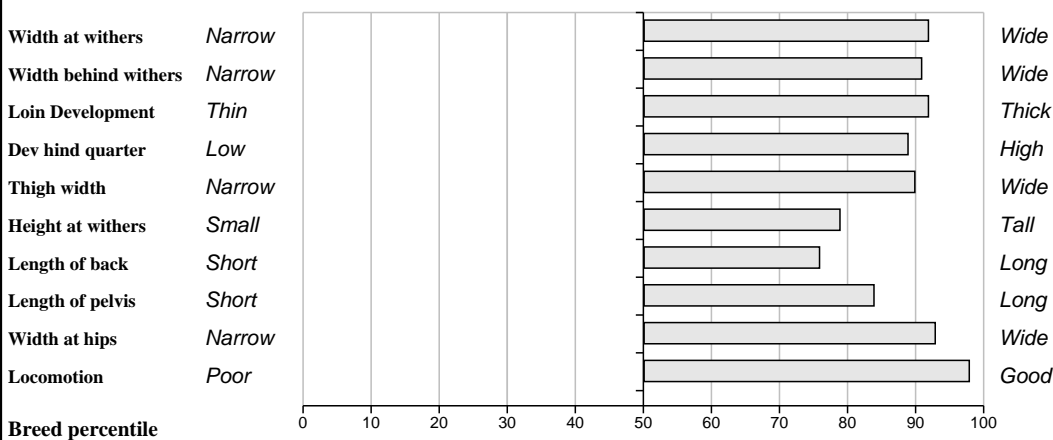

Lot 62 Maythorn Fertile

Breed: Limousin

IE291029790253

DOB: 01-Aug-2010

Male

Owner: Martin Mc Connon - Corcrin Carrickmacross Co Monaghan

Sire: Ionesco (ION) SBV = €71 (93%)	Bambino	SBV = €42 (47%)	Riquet
			Pepee
	Coquette	SBV = €64 (27%)	Uccle
			Laureate
Dam: Maythorn Betty IE291029720164 SBV = €84 (41%)	Ronick Hawk	SBV = €108 (92%)	Broadmeadows Cannon
			Ronick Esther
	Kilcloon Thelma	SBV = €64 (43%)	Gamin
			Kilcloon Naomi

€uro-Star Indexes

% Rank	Star Rating (within breed)	Indexes & Traits	€uro-Value	Data Reliability	Relative Data Reliability Comment
92%	★★★★★	Suckler Beef Value (SBV)	€104	39%	High
98%	★★★★★	Weanling Export	€78	44%	High
92%	★★★★★	Beef Carcass	€99	40%	High
42%	★★★	Daughter Fertility	€-9	13%	Medium
36%	★★	Daughter Milk	€12	22%	Medium
Other Key Traits					
66%	★★★★	Calving Difficulty	4.7%	42%	High
17%	★	Gestation Length		48%	High
93%	★★★★★	Docility		45%	High

GROW Linear Score Evaluation (Within-Breed Percentiles)

Animal scored. Linear scores and weaning weights in evaluations

BLUP Composites (Within Breed)