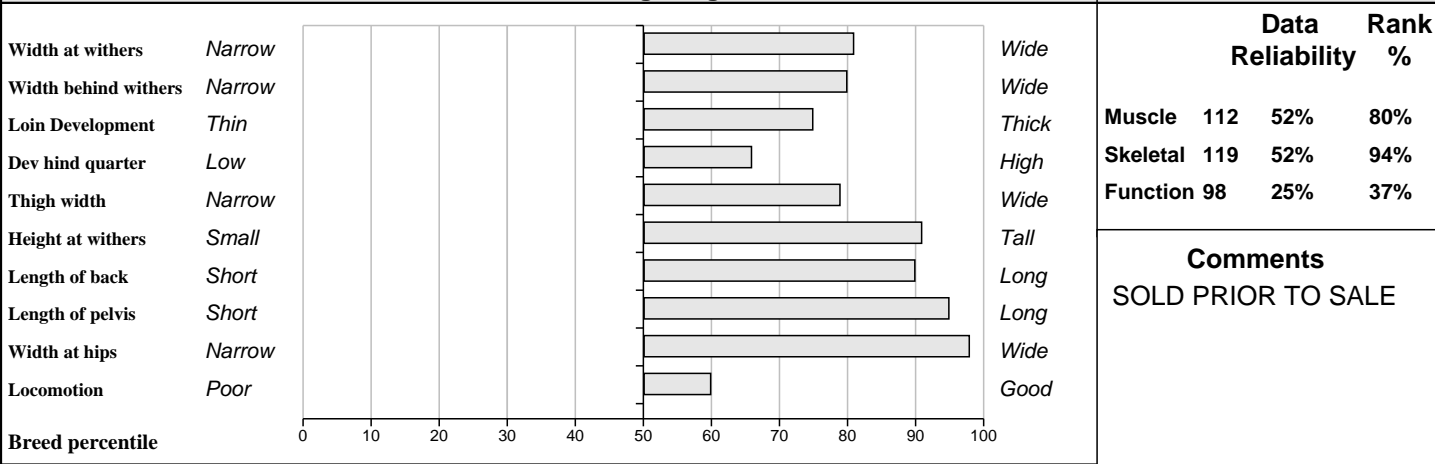

Lot 7 Cushcallow Fran **Breed: Limousin**
IE301303290157 **DOB: 26-Feb-2010** **Twin to Male** **Male**
Owner: Peter Keane - Cuba Avenue Banagher Co Offaly

Sire: Roundhill Botan 983 (Et) (RBU) SBV = €118 (84%)	Otan	SBV = €176 (88%)	Insecte
	Roundhill Sorcha Et	SBV = €126 (59%)	Jade
Dam: Cushcallow Amber IE301303280073 SBV = €135 (39%)	Jacadit	SBV = €98 (84%)	Geant
	Leckee Raspberry	SBV = €121 (49%)	Dalida
			Equateur
			Eloquente
			Dauphin
			Leckee Krystal

€uro-Star Indexes

% Rank	Star Rating (within breed)	Indexes & Traits	€uro-Value	Data Reliability	Relative Data Reliability Comment
99%	★★★★★★	Suckler Beef Value (SBV)	€137	32%	Medium
95%	★★★★★★	Weanling Export	€70	45%	High
98%	★★★★★★	Beef Carcass	€112	39%	High
86%	★★★★★★	Daughter Fertility	€23	3%	Low
99%	★★★★★★	Daughter Milk	€64	13%	Medium

Other Key Traits

N/A	N/A	Calving Difficulty	30%	Too Low
21%	★★	Gestation Length	29%	Medium
80%	★★★★★★	Docility	45%	High

GROW Linear Score Evaluation (Within-Breed Percentiles)
Animal scored. Linear scores and weaning weights in evaluations

Copyright, Irish Cattle Breeding Federation ICBF Aug 2011

BLUP Composites (Within Breed)

Composite	Score	Reliability	Rank %
Muscle	112	52%	80%
Skeletal	119	52%	94%
Function	98	25%	37%

Comments
SOLD PRIOR TO SALE