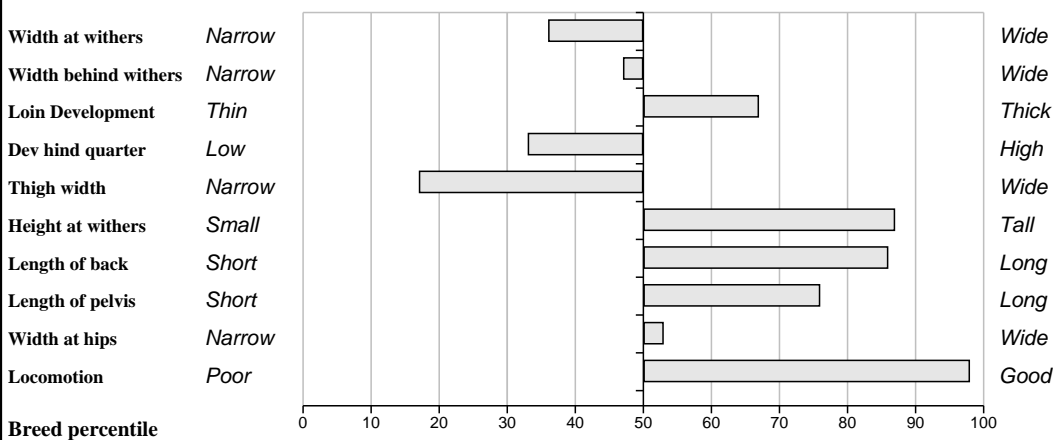

Lot 94 Melwood Fowler

Breed: Limousin

IE341422460390

DOB: 16-Sep-2010

Male

Owner: Michael Hickey - Knockbrittas Kilcommon Thurles Co Tipperary

Sire: Neuf (NUF) SBV = €101 (89%)	Cassis	SBV = €33 (31%)	Ulysse
			Sultane
	Jungle	SBV = €98 (35%)	Haricot
			Vanille
Dam: Anfield Coleen IE241007350301 SBV = €74 (39%)	Milbrook Tanko	SBV = €111 (97%)	Mas Du Clo
			Milbrook Monique Et
	Anfield Natasha	SBV = €68 (45%)	Espoir
			Poulmarle Krafty

Parental Average Euro-Star Indexes

% Rank	Star Rating (within breed)	Indexes & Traits	€uro-Value	Data Reliability	Relative Data Reliability Comment
80%	★★★★★	Suckler Beef Value (SBV)	€88	30%	Medium
69%	★★★★	Weanling Export	€54	30%	Medium
73%	★★★★	Beef Carcass	€84	30%	Medium
81%	★★★★★	Daughter Fertility	€18	11%	Medium
88%	★★★★★	Daughter Milk	€37	20%	Medium
Other Key Traits					
23%	★★	Calving Difficulty	6.3%	34%	Low
21%	★★	Gestation Length		31%	High
38%	★★	Docility		30%	Medium

Parental Average GROW Traits (Within-Breed Percentiles)

Animal scored. Scores or weaning weights not eligible for evaluation

BLUP Composites (Within Breed)