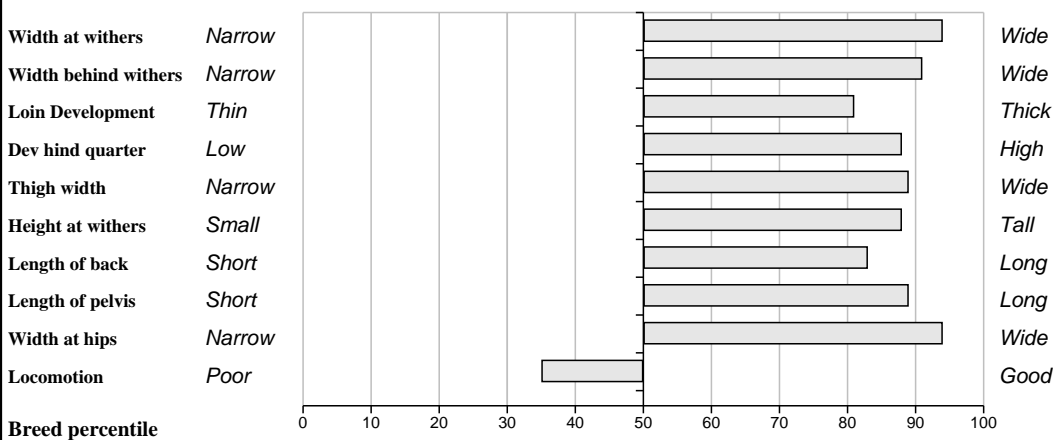

Lot 101 Ballyline Franco

Breed: Limousin

IE311149620456

DOB: 04-Oct-2010

Male

Owner: Bertie Mannion - Whitepark Curraghboy Athlone Co Roscommon

Sire: Sympa (SYP) SBV = €145 (82%)	Octopus	SBV = €111 (39%)	Haricot
			Justine
	Operette	SBV = €88 (38%)	Genial
			Lavande
Dam: Ballyline Deirdre IE311149640375 SBV = €88 (36%)	Scorboro Regius	SBV = €118 (83%)	Olympian
			Lace
	Ballyline Ulima	SBV = €52 (41%)	Fidele
			Ballyline Solas

Parental Average Euro-Star Indexes

% Rank	Star Rating (within breed)	Indexes & Traits	€uro-Value	Data Reliability	Relative Data Reliability Comment
95%	★★★★★	Suckler Beef Value (SBV)	€112	28%	Medium
97%	★★★★★	Weanling Export	€74	28%	Medium
96%	★★★★★	Beef Carcass	€107	26%	Medium
88%	★★★★★	Daughter Fertility	€26	6%	Medium
10%	★	Daughter Milk	€-1	14%	Medium
Other Key Traits					
15%	★	Calving Difficulty	6.8%	41%	Medium
87%	★★★★★	Gestation Length		27%	Medium
93%	★★★★★	Docility		30%	Medium

Parental Average GROW Traits (Within-Breed Percentiles)

Animal scored. Scores or weaning weights not eligible for evaluation

BLUP Composites (Within Breed)