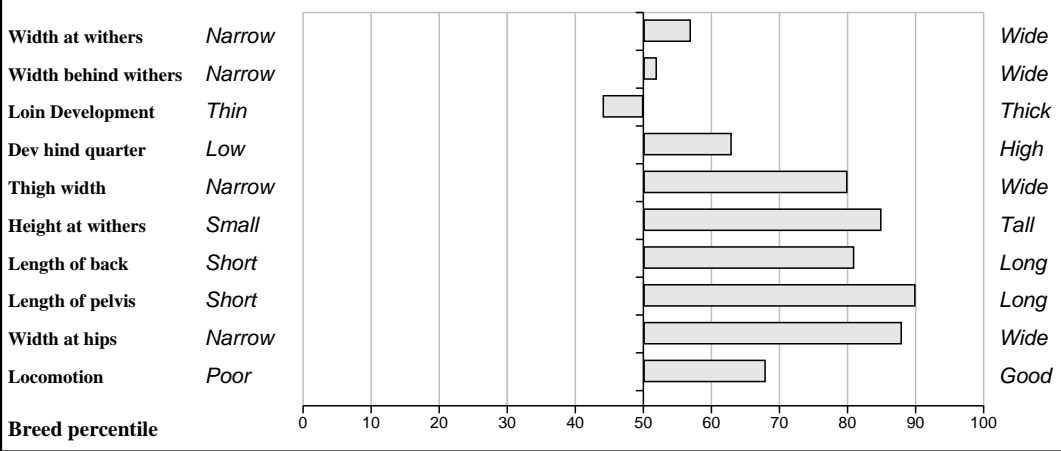

Lot 26 Cross Fergus

Breed: Limousin

IE272344080247

DOB: 22-Apr-2010

Male

Owner: Thomas Feehan - Cross Kilmeena Westport Co Mayo

Sire: Grahams Apache (GZP) SBV = €97 (56%)	Waindale Prime SBV = €16 (16%)	Waindale Jackpot Waindale Mull
	Lisette SBV = €112 (34%)	Indien Guerre
Dam: Omelette FR2398029045 SBV = €65 (18%)	Jersey SBV = €93 (64%)	Expert Flamande
	Veneree SBV = €10 (12%)	Trompeur Gigolette

Parental Average Euro-Star Indexes

% Rank	Star Rating (within breed)	Indexes & Traits	€uro-Value	Data Reliability	Relative Data Reliability Comment
N/A	N/A	Suckler Beef Value (SBV)	N/A	17%	Too Low
48%	★ ★ ★	Weanling Export	€47	22%	Low
42%	★ ★ ★	Beef Carcass	€69	19%	Low
89%	★ ★ ★ ★ ★	Daughter Fertility	€27	4%	Low
89%	★ ★ ★ ★ ★	Daughter Milk	€38	9%	Low
Other Key Traits					
N/A	N/A	Calving Difficulty		27%	Too Low
N/A	N/A	Gestation Length		6%	Too Low
68%	★ ★ ★ ★	Docility		18%	Low

Parental Average GROW Traits (Within-Breed Percentiles)

Animal scored. Scores or weaning weights not eligible for evaluation

BLUP Composites (Within Breed)