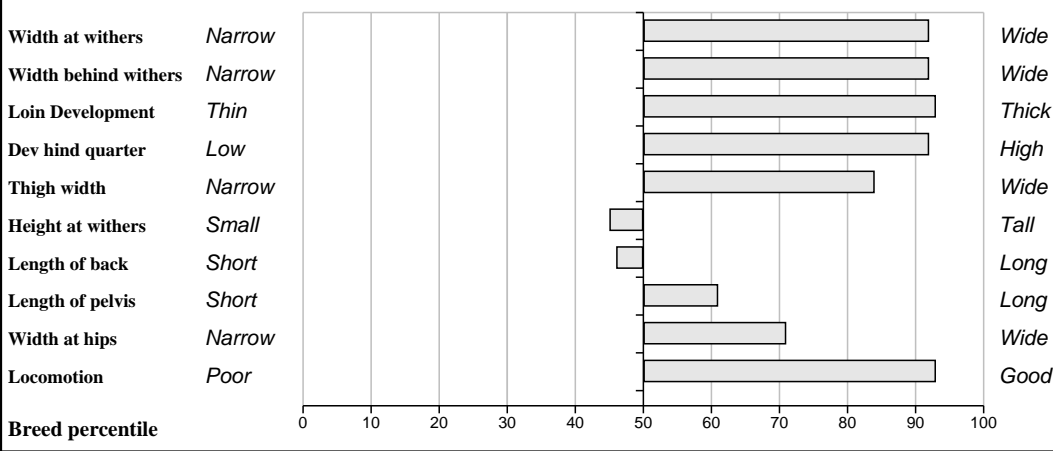

Lot 1 Doolieve Evolution **Breed: Limousin**

IE141911540037 **DOB: 09-Nov-2009** **Male**

Owner: Robert & Patrick Bouse - Doolieve Ballyguinane Carrigaline Co Cork

Sire: Mas Du Clo (MUC) SBV = €65 (98%)	Bambino SBV = €28 (31%)	Ultimatum
		Souriante
	Cosette SBV = €83 (28%)	Tilleul
		Lancette
Dam: Ballymartle Velvet IE141611070223 SBV = €62 (30%)	Imperial SBV = €52 (92%)	Vainqueur
		Amorce
	Ballymartle Sandy Et SBV = €83 (13%)	Heros

Parental Average Euro-Star Indexes

% Rank	Star Rating (within breed)	Indexes & Traits	€uro-Value	Data Reliability	Relative Data Reliability Comment
50%	★★★	Suckler Beef Value (SBV)	€66	33%	Medium
72%	★★★★	Weanling Export	€55	29%	Medium
77%	★★★★	Beef Carcass	€86	29%	Medium
9%	★	Daughter Fertility	€-38	19%	High
91%	★★★★★	Daughter Milk	€40	26%	High

Other Key Traits

17%	★	Calving Difficulty	6.7%	41%	Medium
5%	★	Gestation Length		45%	High
83%	★★★★★	Docility		29%	Medium

Parental Average GROW Traits (Within-Breed Percentiles)

Animal scored. Scores or weaning weights not eligible for evaluation

BLUP Composites (Within Breed)