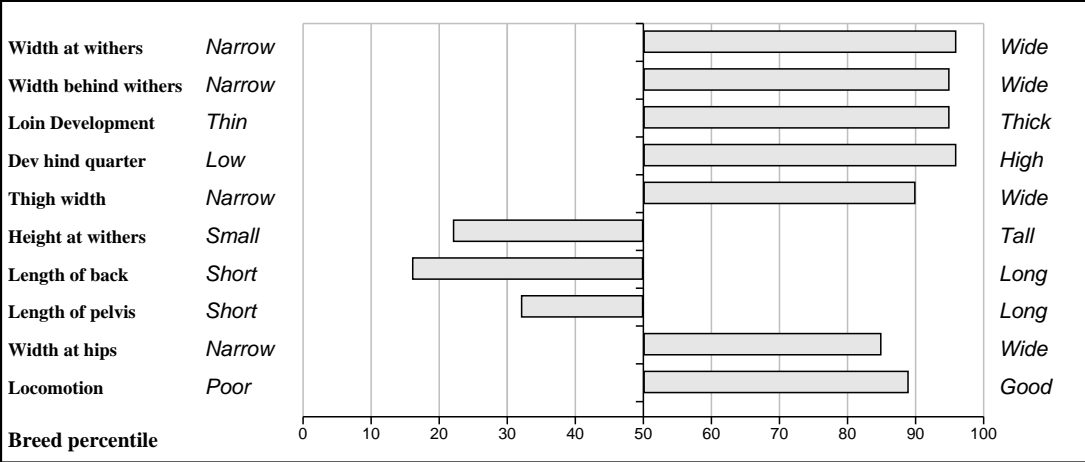

Lot 81 Green Hill Frank **Breed: Limousin**

IE271229920162 **DOB: 05-Sep-2010** **Male**

Owner: John Joseph Walsh - Derrygullinane Knockmore Ballina Co Mayo

Breeder: Mary E Mcloughlin - Corvoderra Bellacorick Ballina Co Mayo

Sire: Milbrook Tanko (TKO) SBV = €111 (97%)	Mas Du Clo SBV = €65 (98%)	Bambino Cosette
	Milbrook Monique Et SBV = €107 (63%)	Broadmeadows Cannon Milbrook Freda
Dam: Green Hill Virginia IE271229980110 SBV = €66 (36%)	Meridien SBV = €67 (88%)	Esope Dragonne
	Cross Rispal SBV = €31 (33%)	Figaro Cross Mandy

€uro-Star Indexes

% Rank	Star Rating (within breed)	Indexes & Traits	€uro-Value	Data Reliability	Relative Data Reliability Comment
87%	★★★★★	Suckler Beef Value (SBV)	€95	38%	High
96%	★★★★★	Weanling Export	€70	47%	High
92%	★★★★★	Beef Carcass	€98	42%	High
41%	★★★	Daughter Fertility	€-10	16%	Medium
24%	★★	Daughter Milk	€7	21%	Medium
Other Key Traits					
16%	★	Calving Difficulty	6.8%	38%	Medium
16%	★	Gestation Length		31%	High
93%	★★★★★	Docility		45%	High

GROW Linear Score Evaluation (Within-Breed Percentiles)
Animal scored. Linear scores and weaning weights in evaluations

BLUP Composites (Within Breed)