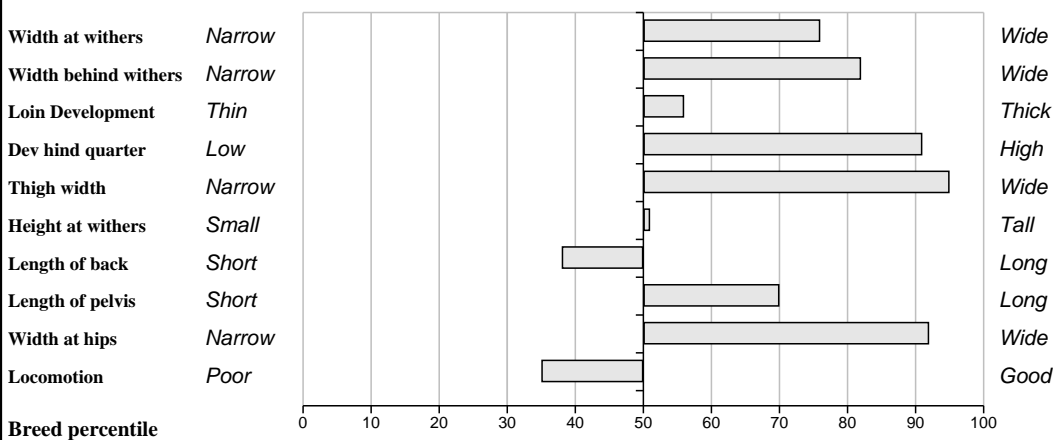

Lot 68 Clonfad Finbar

Breed: Limousin

IE301433420862

DOB: 05-Aug-2010

Male

Owner: Martin Cleary - Clonfad Shinrone Co Offaly

Sire: Ionesco (ION) SBV = €71 (93%)	Bambino	SBV = €42 (47%)	Riquet
			Pepee
	Coquette	SBV = €64 (27%)	Uccle
			Laureate
Dam: Clonfad Caroline IE301433470660 SBV = €19 (39%)	Parisien	SBV = €69 (86%)	Lanaud
			Maitresse
	Clonfad Vonnie	SBV = €31 (33%)	Fidele
			Gorvagh Kerri

€uro-Star Indexes

% Rank	Star Rating (within breed)	Indexes & Traits	€uro-Value	Data Reliability	Relative Data Reliability Comment
53%	★★★	Suckler Beef Value (SBV)	€67	39%	High
81%	★★★★★	Weanling Export	€58	44%	High
52%	★★★	Beef Carcass	€73	40%	High
40%	★★★	Daughter Fertility	€-10	13%	Medium
14%	★	Daughter Milk	€2	21%	Medium
Other Key Traits					
71%	★★★★	Calving Difficulty	4.5%	42%	High
31%	★★	Gestation Length		51%	High
99%	★★★★★	Docility		45%	High

GROW Linear Score Evaluation (Within-Breed Percentiles)
Animal scored. Linear scores and weaning weights in evaluations

BLUP Composites (Within Breed)