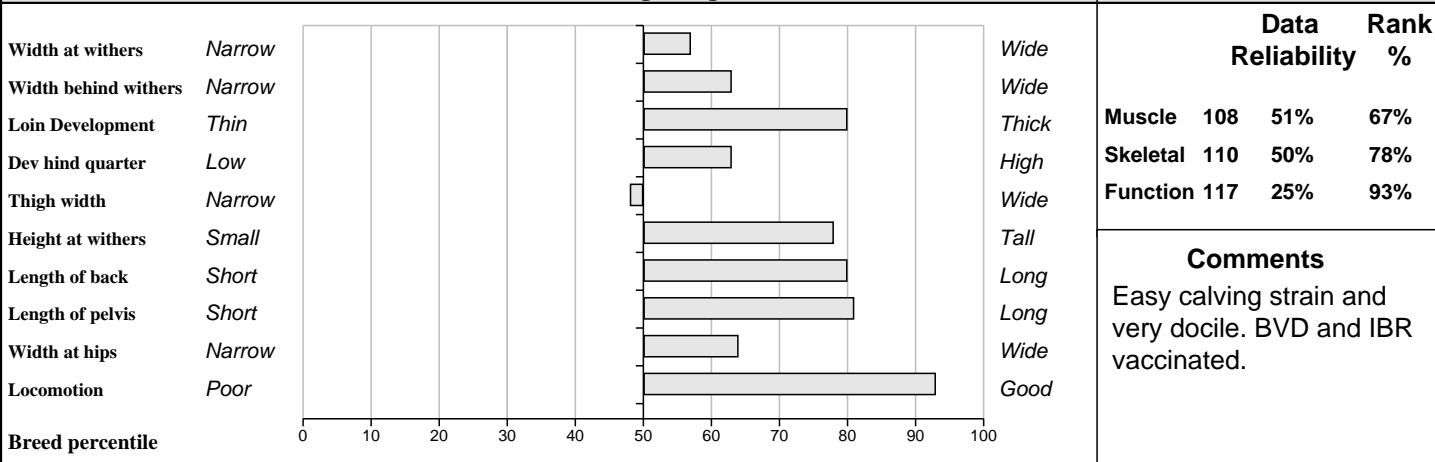

Lot 58 Clonfad Flash **Breed: Limousin**
IE301433430855 **DOB: 25-Jul-2010** **Male**
Owner: Martin Cleary - Clonfad Shinrone Co Offaly

Sire: Ionesco (ION) SBV = €71 (93%)	Bambino	SBV = €42 (47%)	Riquet
			Pepee
	Coquette	SBV = €64 (27%)	Uccle
			Laureate
Dam: Clonfad Bess IE301433480579 SBV = €104 (36%)	Milbrook Tanko	SBV = €111 (97%)	Mas Du Clo
			Milbrook Monique Et
	Clonfad Nikita	SBV = €50 (38%)	Gorvagh Koala (Dna)
			Gorvagh Kerri

€uro-Star Indexes

% Rank	Star Rating (within breed)	Indexes & Traits	€uro-Value	Data Reliability	Relative Data Reliability Comment
81%	★★★★★	Suckler Beef Value (SBV)	€88	39%	High
89%	★★★★★	Weanling Export	€63	43%	High
73%	★★★★	Beef Carcass	€84	40%	High
78%	★★★★	Daughter Fertility	€15	13%	Medium
41%	★★★	Daughter Milk	€14	22%	Medium

Other Key Traits					
57%	★★★	Calving Difficulty	5%	42%	High
25%	★★	Gestation Length		50%	High
63%	★★★★	Docility		44%	High

GROW Linear Score Evaluation (Within-Breed Percentiles)
Animal scored. Linear scores and weaning weights in evaluations

BLUP Composites (Within Breed)			
		Data Reliability	Rank %
Muscle	108	51%	67%
Skeletal	110	50%	78%
Function	117	25%	93%

Comments
Easy calving strain and very docile. BVD and IBR vaccinated.