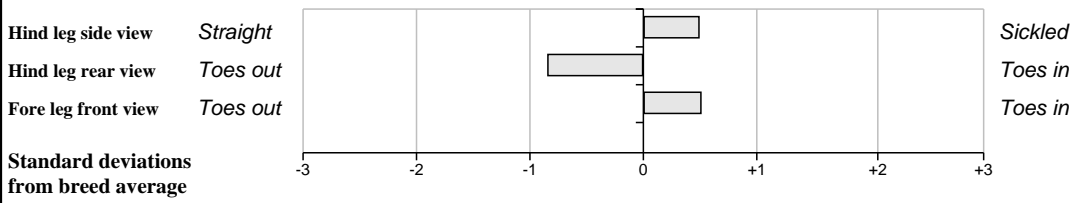

Comments

Feet and Leg Descriptions