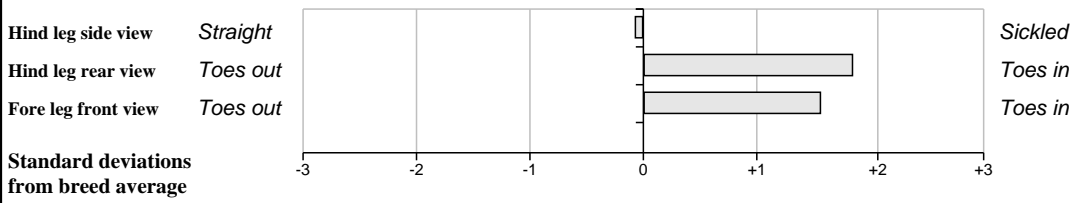

Feet and Leg Descriptions