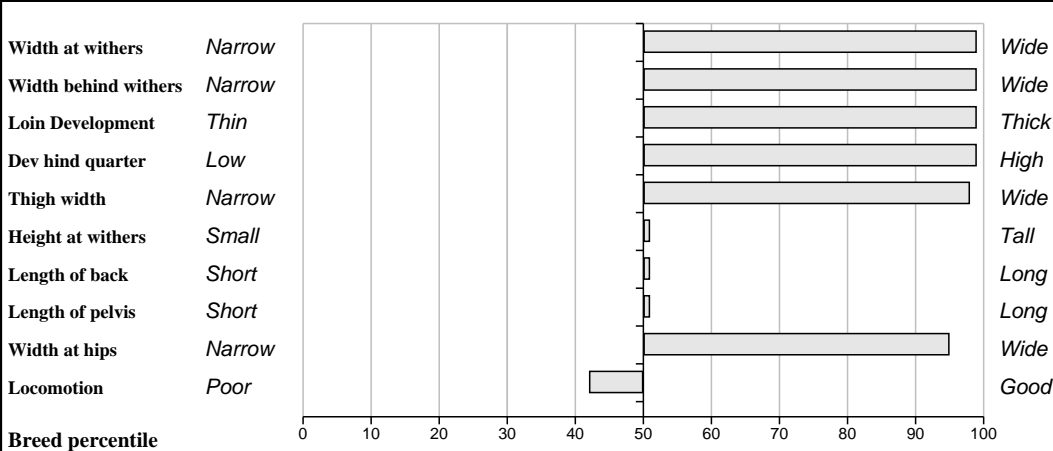

**Other Key Traits**

51%	★★★	Calving Difficulty	5.2%	34%	Low
53%	★★★	Gestation Length		18%	Medium
59%	★★★	Docility		38%	High

**GROW Linear Score Evaluation (Within-Breed Percentiles)**

Animal scored. Linear scores and weaning weights in evaluations