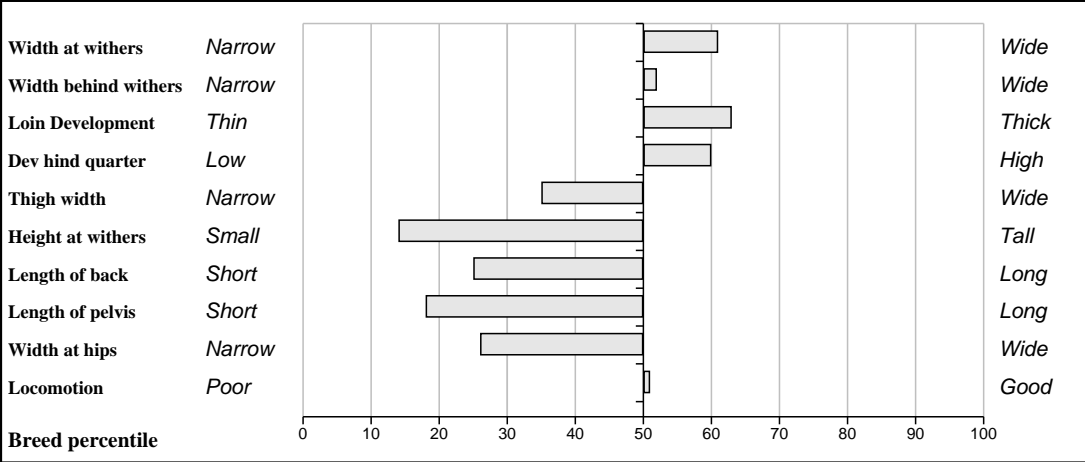

Lot 104 Donnelly Fantastic Et

Breed: Limousin

IE271897740235

DOB: 06-Oct-2010

Male

Owner: Mr. Anthony Donnelly - Ballyglass Scardaune Claremorris Co Mayo

Sire: Ampertaine Commander (APM) SBV = €38 (33%)	Glenrock Ventura	Glenrock Spartacus
		Glenrock Saspirilla
Dam: 0126 Neline FR1897051668 SBV = €62 (34%)	Ampertaine Annabella SBV = €103 (30%)	Sympa
		Kype Sharon
	Lion SBV = €69 (16%)	Heureux
		Belle-Fille
	Hesarine SBV = €61 (15%)	Etonnant
		Cesarine

Parental Average Euro-Star Indexes

% Rank	Star Rating (within breed)	Indexes & Traits	€uro-Value	Data Reliability	Relative Data Reliability Comment
N/A	N/A	Suckler Beef Value (SBV)	N/A	16%	Too Low
16%	★	Weanling Export	€37	18%	Low
N/A	N/A	Beef Carcass	N/A	16%	Too Low
N/A	N/A	Daughter Fertility	N/A	1%	Too Low
89%	★★★★★	Daughter Milk	€38	8%	Low
Other Key Traits					
N/A	N/A	Calving Difficulty		26%	Too Low
53%	★★★	Gestation Length		14%	Medium
59%	★★★	Docility		16%	Low

Parental Average GROW Traits (Within-Breed Percentiles)
Animal scored. Scores or weaning weights not eligible for evaluation

BLUP Composites (Within Breed)