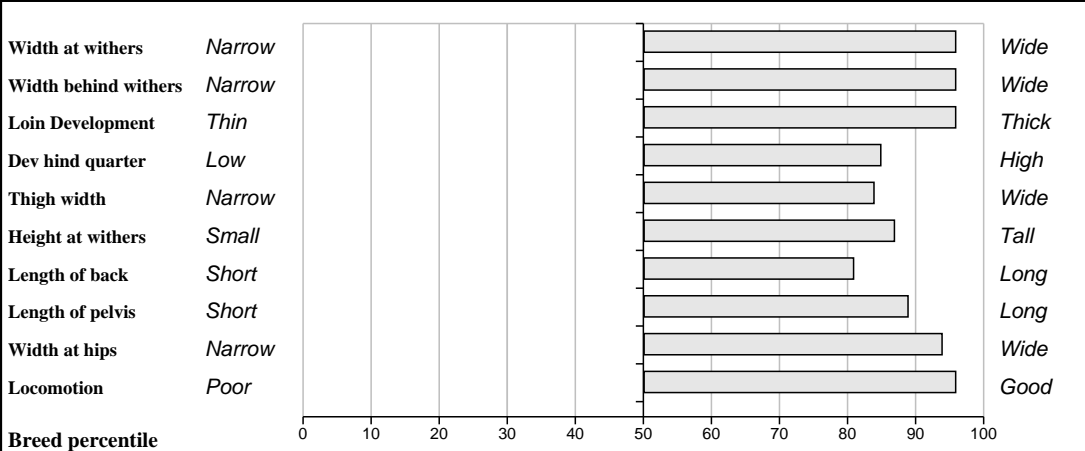

Lot 15 Templequain Fudge

Breed: Limousin

IE221241730963

DOB: 28-Mar-2010

Male

Owner: Thomas O'Shea - Templequain Rathdowney Portlaoise Co Laois

Sire: Mas Du Clo (MUC) SBV = €65 (98%)	Bambino SBV = €28 (31%)	Ultimum Souriante
	Cosette SBV = €83 (28%)	Tilleul Lancette
Dam: Ardlea Verdict IE221064590447 SBV = €85 (32%)	0161 Papillon SBV = €72 (48%)	Levrier Identite
	Ardlea Mona SBV = €72 (44%)	Justicier F056 Huguenotte

€uro-Star Indexes

% Rank	Star Rating (within breed)	Indexes & Traits	€uro-Value	Data Reliability	Relative Data Reliability Comment
93%	★★★★★	Suckler Beef Value (SBV)	€106	37%	High
99%	★★★★★	Weanling Export	€79	44%	High
95%	★★★★★	Beef Carcass	€103	40%	High
51%	★★★	Daughter Fertility	€-3	19%	High
45%	★★★	Daughter Milk	€15	24%	High
Other Key Traits					
21%	★★	Calving Difficulty	6.4%	42%	High
24%	★★	Gestation Length		26%	Medium
48%	★★★	Docility		45%	High

GROW Linear Score Evaluation (Within-Breed Percentiles)

Animal scored. Linear scores and weaning weights in evaluations

BLUP Composites (Within Breed)