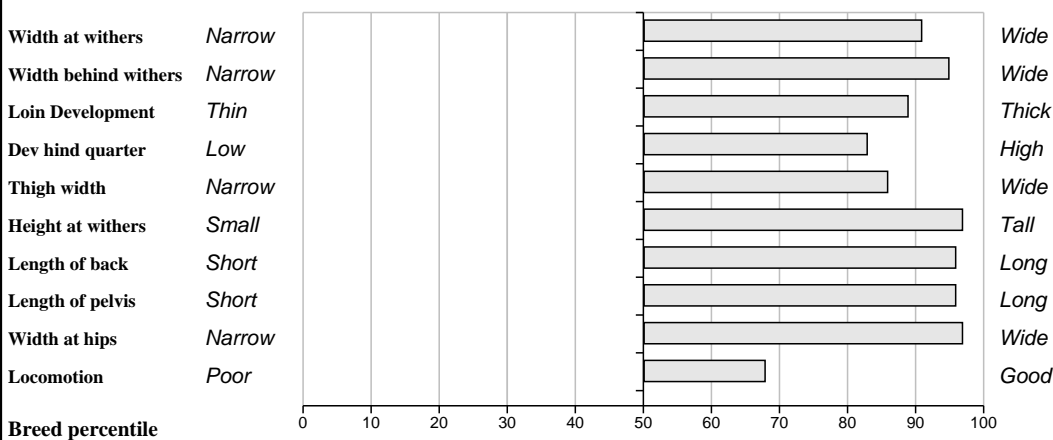

Lot 36 Killough Fletcher

Breed: Limousin

IE331302070640

DOB: 04-May-2010

Twin to Female

Male

Owner: Alfred Percy - Killough Templemore Co Tipperary

Sire: Sympa (SYP) SBV = €145 (82%)	Octopus	SBV = €111 (39%)	Haricot
			Justine
	Operette	SBV = €88 (38%)	Genial
			Lavande
Dam: Killough Una IE331302080311 SBV = €107 (46%)	Ferry	SBV = €27 (97%)	As De Pic
			Verveine
	Monamondra Liz	SBV = €124 (49%)	Hortensia
			Somerset Flower

€uro-Star Indexes

% Rank	Star Rating (within breed)	Indexes & Traits	€uro-Value	Data Reliability	Relative Data Reliability Comment
99%	★★★★★★	Suckler Beef Value (SBV)	€132	34%	High
99%	★★★★★★	Weanling Export	€88	46%	High
99%	★★★★★★	Beef Carcass	€129	40%	High
39%	★★	Daughter Fertility	€-11	6%	Medium
40%	★★★	Daughter Milk	€13	18%	Medium
Other Key Traits					
29%	★★	Calving Difficulty	6%	32%	Low
41%	★★★	Gestation Length		28%	Medium
83%	★★★★★★	Docility		45%	High

GROW Linear Score Evaluation (Within-Breed Percentiles)
Animal scored. Linear scores and weaning weights in evaluations

BLUP Composites (Within Breed)