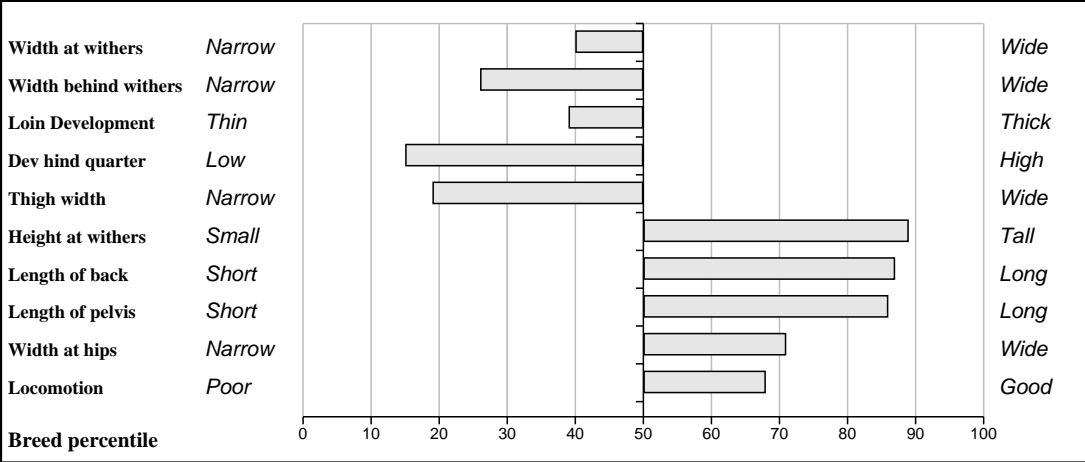

Lot 89 Keltic Fingal

Breed: Limousin

IE281673750040

DOB: 12-Sep-2010

Male

Owner: Ms. Teleri Thomas - Clongriffin Enfield Co Meath

Sire: Procters Commander (S787) SBV = €29 (38%)	Haltcliffe Vermont SBV = €50 (30%)	Penyrheol Sam
	Procters Vabrielle	Renoncule
Dam: Roundhill Adalida 841 (Et) IE241280260841 SBV = €99 (33%)	Gedeon SBV = €63 (68%)	Greenwell Ronick
	Roundhill Sorcha Et SBV = €126 (59%)	Procters Phabrielle
		Temp-1 Diamant
		Temp-1 Brodeuse
		Geant
		Dalida

€uro-Star Indexes

% Rank	Star Rating (within breed)	Indexes & Traits	€uro-Value	Data Reliability	Relative Data Reliability Comment
62%	★★★★	Suckler Beef Value (SBV)	€73	26%	Medium
74%	★★★★	Weanling Export	€56	41%	High
57%	★★★	Beef Carcass	€76	31%	Medium
N/A	N/A	Daughter Fertility	N/A	0%	Too Low
90%	★★★★★	Daughter Milk	€39	11%	Low
Other Key Traits					
3%	★	Calving Difficulty	9%	36%	Low
25%	★★	Gestation Length		13%	Medium
59%	★★★	Docility		38%	High

GROW Linear Score Evaluation (Within-Breed Percentiles)
Animal scored. Linear scores and weaning weights in evaluations

BLUP Composites (Within Breed)