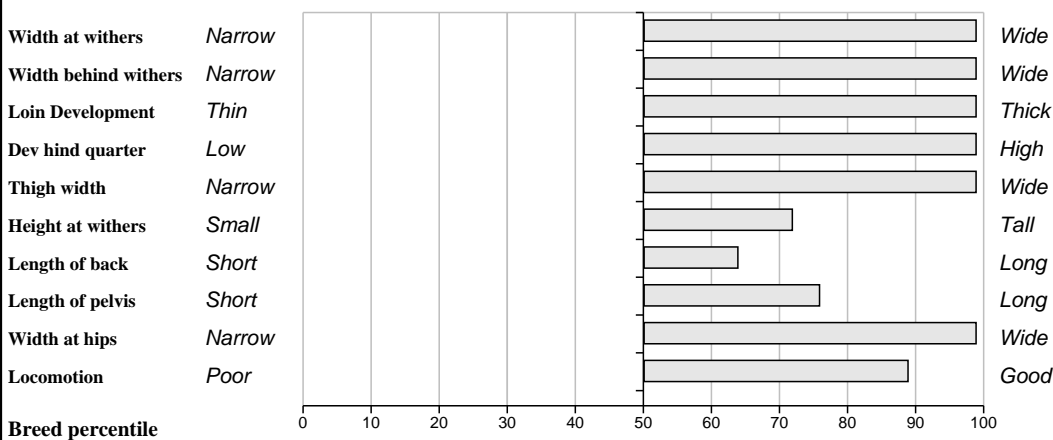

Lot 40 Coolrain Fico Mchawk

Breed: Limousin

IE221153520276

DOB: 15-May-2010

Male

Owner: Gearoid & Padraic Kennedy - Derryduff Coolrain Portlaoise Co Laois

Sire: Moloskey C Hawk (IE131477830507) SBV = €120 (49%)	Ronick Hawk	SBV = €108 (92%)	Broadmeadows Cannon
			Ronick Esther
	Moloskey A392	SBV = €90 (41%)	Mas Du Clo
			Moloskey Nical
Dam: Ballydaniel Tampa IE371490440158 SBV = €100 (32%)	0181 J 38	SBV = €94 (83%)	Bambino
			Astragale
	Ballydaniel Pampass	SBV = €77 (43%)	Mosney Jumbo
			Ballydaniel Jackie

€uro-Star Indexes

% Rank	Star Rating (within breed)	Indexes & Traits	€uro-Value	Data Reliability	Relative Data Reliability Comment
98%	★★★★★	Suckler Beef Value (SBV)	€124	27%	Medium
99%	★★★★★	Weanling Export	€83	36%	Medium
98%	★★★★★	Beef Carcass	€111	31%	Medium
72%	★★★★	Daughter Fertility	€11	5%	Medium
57%	★★★	Daughter Milk	€20	11%	Low
Other Key Traits					
30%	★★	Calving Difficulty	6%	39%	Medium
43%	★★★	Gestation Length		11%	Low
88%	★★★★★	Docility		18%	Low

GROW Linear Score Evaluation (Within-Breed Percentiles)
Animal scored. Linear scores and weaning weights in evaluations

BLUP Composites (Within Breed)