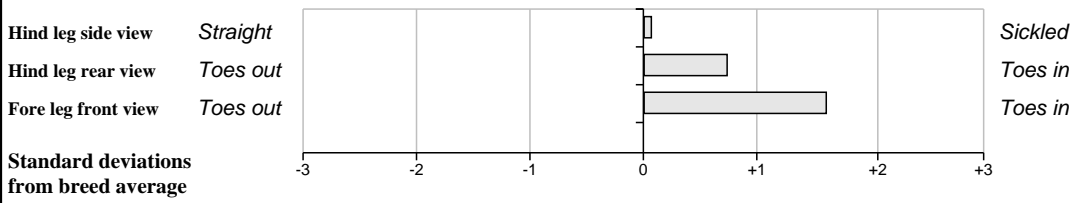

Feet and Leg Descriptions