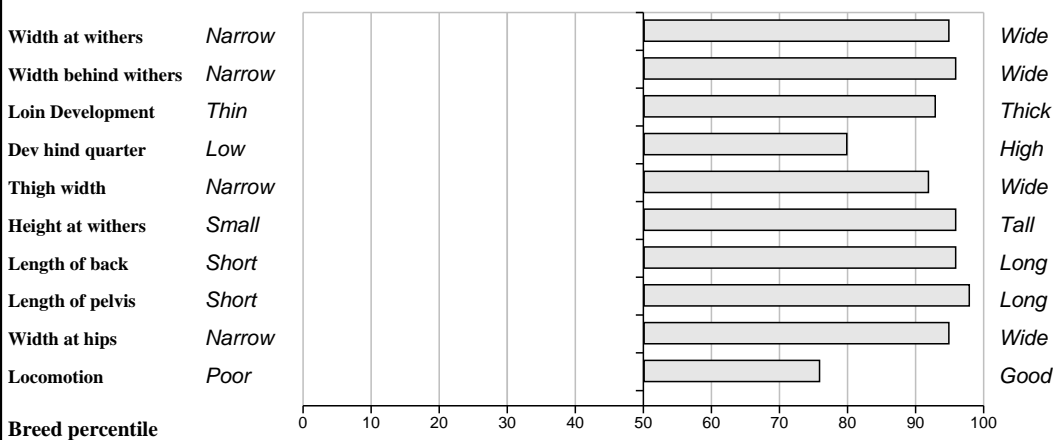

Lot 22 Roundhill Fexceptional

Breed: Limousin

IE241280251244

DOB: 15-Apr-2010

Male

Owner: Timothy Corridan - Castlequarter House Fedamore Co Limerick

Sire: Tistou (TTU) SBV = €128 (72%)	Imperial	SBV = €52 (92%)	Vainqueur
			Amorce
	Nerveuse	SBV = €129 (26%)	Jersey
			Indienne
Dam: Roundhill Teamhair IE241280290662 SBV = €63 (44%)	Domino	SBV = €54 (85%)	Velino
			Orchidee
	Corbally Kate	SBV = €17 (50%)	Hortensia
			Corbally Favourite

€uro-Star Indexes

% Rank	Star Rating (within breed)	Indexes & Traits	€uro-Value	Data Reliability	Relative Data Reliability Comment
96%	★★★★★	Suckler Beef Value (SBV)	€115	36%	High
93%	★★★★★	Weanling Export	€67	43%	High
96%	★★★★★	Beef Carcass	€106	39%	High
59%	★★★	Daughter Fertility	€2	5%	Medium
98%	★★★★★	Daughter Milk	€54	15%	Medium
Other Key Traits					
12%	★	Calving Difficulty	7%	41%	Medium
67%	★★★★	Gestation Length		48%	High
96%	★★★★★	Docility		45%	High

GROW Linear Score Evaluation (Within-Breed Percentiles)

Animal scored. Linear scores and weaning weights in evaluations

BLUP Composites (Within Breed)