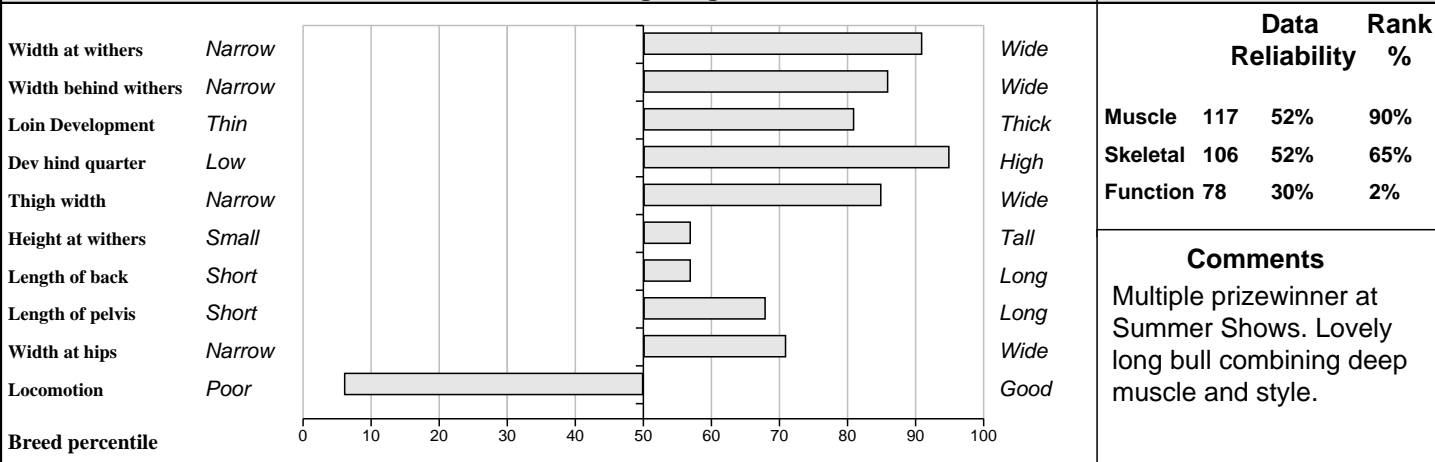

Lot 3   **Birchpark Federico**   **Breed: Limousin**
IE131902510035   **DOB: 13-Feb-2010**   **Male**
Owner: Owen Flannery - Clouny Mountshannon Co Clare

Sire: Rocky (ROX) SBV = €98 (99%)	Jacot	SBV = €128 (30%)	Dauphin
	Gloire	SBV = €42 (26%)	Violette
Dam: Clonlara Beauty (Et) IE131837890054 SBV = €95 (35%)	Grahams Samson	SBV = €106 (86%)	Eldorado
	Castlevieview Grainne Et	SBV = €59 (42%)	Banane
			Jersey
			Lisette
			Beachampton Stuart
			Usherette

€uro-Star Indexes

% Rank	Star Rating (within breed)	Indexes & Traits	€uro-Value	Data Reliability	Relative Data Reliability Comment
92%	★★★★★	Suckler Beef Value (SBV)	€104	38%	High
97%	★★★★★	Weanling Export	€74	47%	High
94%	★★★★★	Beef Carcass	€102	42%	High
59%	★★★	Daughter Fertility	€2	23%	High
39%	★★	Daughter Milk	€13	28%	High

Other Key Traits

37%	★★	Calving Difficulty	5.7%	41%	Medium
21%	★★	Gestation Length		28%	Medium
93%	★★★★★	Docility		45%	High

GROW Linear Score Evaluation (Within-Breed Percentiles)
Animal scored. Linear scores and weaning weights in evaluations

BLUP Composites (Within Breed)

	Data	Reliability	Rank %
Muscle	117	52%	90%
Skeletal	106	52%	65%
Function	78	30%	2%

Comments
Multiple prizewinner at Summer Shows. Lovely long bull combining deep muscle and style.