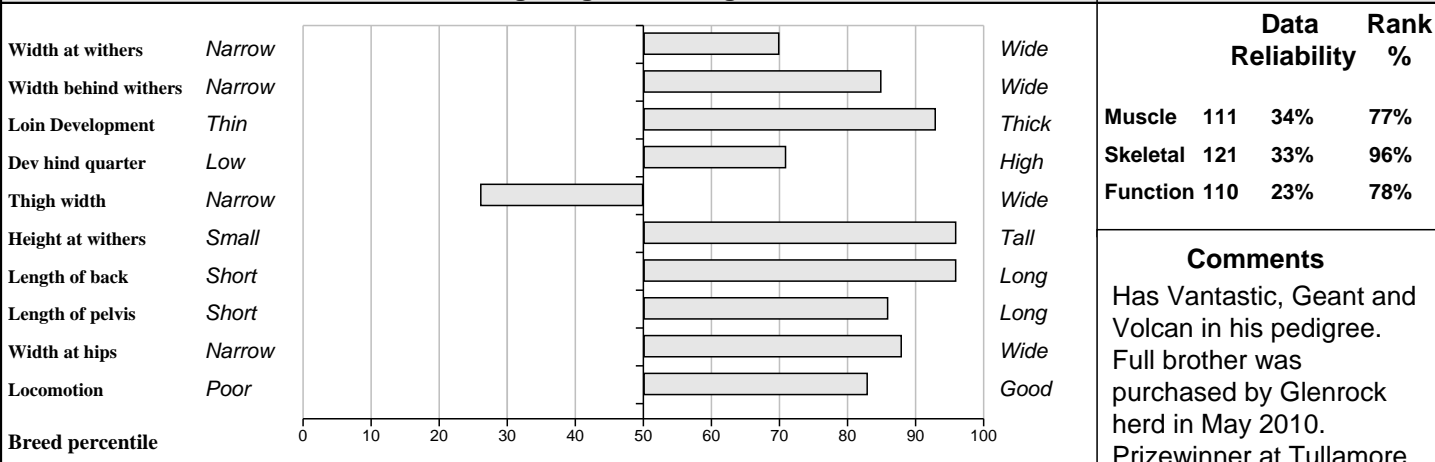

Lot 5   Castleview Fantastic   Breed: Limousin
IE191567160545   DOB: 20-Feb-2010   Male
Owner: John J O'Sullivan - Tobermaing Castleisland Co Kerry

Sire: Wilodge Vantastic (VTI) SBV = €156 (76%)	Wilodge Tonka SBV = €134 (63%)	Oxygene
	Ravenelle SBV = €104 (29%)	Wilodge Meclair
Dam: Castleview Mary IECDTF0042B SBV = €82 (50%)	Geant SBV = €70 (92%)	Jersey
	Castleview Isobel SBV = €92 (53%)	Isabelle
		Dauphin
		Cerise
		Volcan
		F040 G7

Parental Average Euro-Star Indexes

% Rank	Star Rating (within breed)	Indexes & Traits	€uro-Value	Data Reliability	Relative Data Reliability Comment
97%	★★★★★	Suckler Beef Value (SBV)	€119	29%	Medium
97%	★★★★★	Weanling Export	€74	30%	Medium
97%	★★★★★	Beef Carcass	€111	29%	Medium
91%	★★★★★	Daughter Fertility	€31	2%	Low
7%	★	Daughter Milk	€-5	20%	Medium

Other Key Traits

29%	★★	Calving Difficulty	6%	38%	Medium
57%	★★★	Gestation Length		29%	Medium
95%	★★★★★	Docility		31%	Medium

Parental Average GROW Traits (Within-Breed Percentiles)
Animal scored. Scores or weaning weights not eligible for evaluation