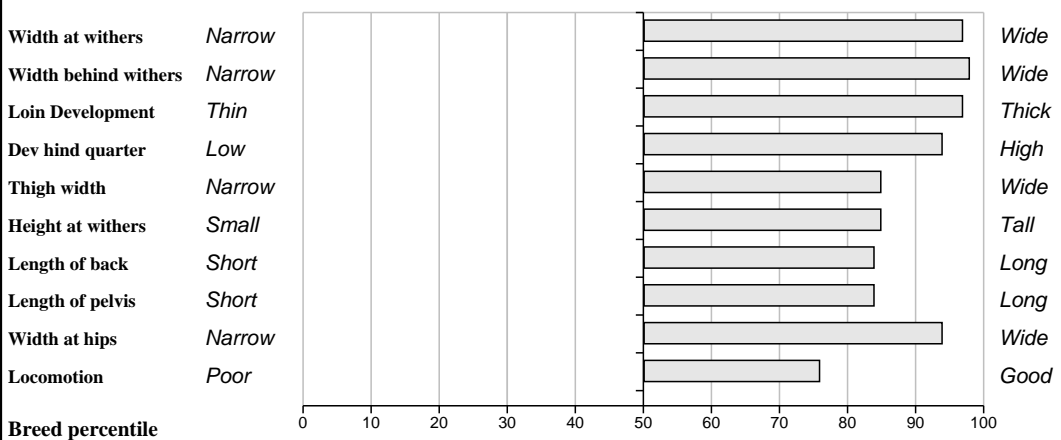

Lot 67 Monagea Franklin

Breed: Limousin

IE241679660088

DOB: 05-Aug-2010

Male

Owner: James Moore - Gardenfield Newcastlewest Co Limerick

Sire: Haltcliffe Underwriter (S553) SBV = €109 (60%)	Sympa	SBV = €145 (82%)	Octopus
	Ronick Ricole	SBV = €49 (13%)	Operette
Dam: Monagea Alma IE241679620068 SBV = €67 (34%)	Espoir	SBV = €66 (94%)	Broadmeadows Cannon
	Monagea Pamela	SBV = €39 (36%)	Ronick Nicole
			Bill
			Aquila
			Farfelu
			Monagea Lenora

Parental Average Euro-Star Indexes

% Rank	Star Rating (within breed)	Indexes & Traits	€uro-Value	Data Reliability	Relative Data Reliability Comment
81%	★★★★★	Suckler Beef Value (SBV)	€88	23%	Low
98%	★★★★★	Weanling Export	€77	24%	Low
93%	★★★★★	Beef Carcass	€100	21%	Low
41%	★★★	Daughter Fertility	€-9	6%	Medium
1%	★	Daughter Milk	€-29	15%	Medium
Other Key Traits					
13%	★	Calving Difficulty	7%	37%	Low
21%	★★	Gestation Length		23%	Medium
18%	★	Docility		24%	Low

Parental Average GROW Traits (Within-Breed Percentiles)
Animal scored. Scores or weaning weights not eligible for evaluation

BLUP Composites (Within Breed)