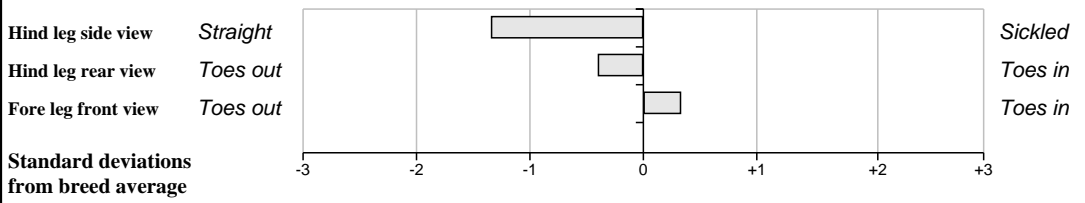

Comments

Feet and Leg Descriptions