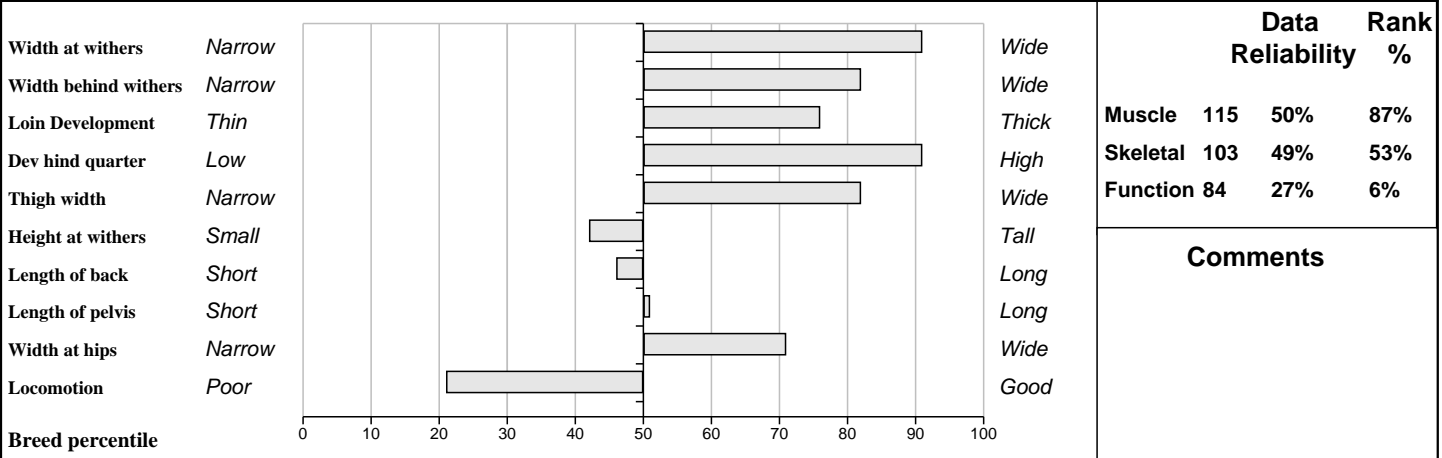

Lot 45   Glenvista Figo

Breed: Limousin

UK947004512076   DOB: 24-May-2010

Male

Owner: Gerard Davis - Castlebrock Ballinalee Co Longford

Breeder: Messrs Price Clarke - Magheracross Ballinallard Co. Fermanagh Bt94 2jp

Sire: Rocky (ROX) SBV = €98 (99%)	Jacot	SBV = €128 (30%)	Dauphin
			Violette
	Gloire	SBV = €42 (26%)	Eldorado
			Banane
Dam: Glarryford Barbara UK912360114283	Fedneyhouse Vagana	SBV = €30 (4%)	Opus
			Fedneyhouse Milly
	Glarryford Ria		Haymount Lawrence
			Glarryford Irenie

€uro-Star Indexes

% Rank	Star Rating (within breed)	Indexes & Traits	€uro-Value	Data Reliability	Relative Data Reliability Comment
97%	★★★★★	Suckler Beef Value (SBV)	€122	31%	Medium
98%	★★★★★	Weanling Export	€78	44%	High
91%	★★★★★	Beef Carcass	€97	38%	High
		Daughter Fertility			
20%	★★	Daughter Milk	€5	25%	High
Other Key Traits					
N/A	N/A	Calving Difficulty		25%	Too Low
99%	★★★★★	Gestation Length		25%	Medium
59%	★★★	Docility		25%	Medium

GROW Linear Score Evaluation (Within-Breed Percentiles)

Animal scored. Linear scores and weaning weights in evaluations

BLUP Composites (Within Breed)