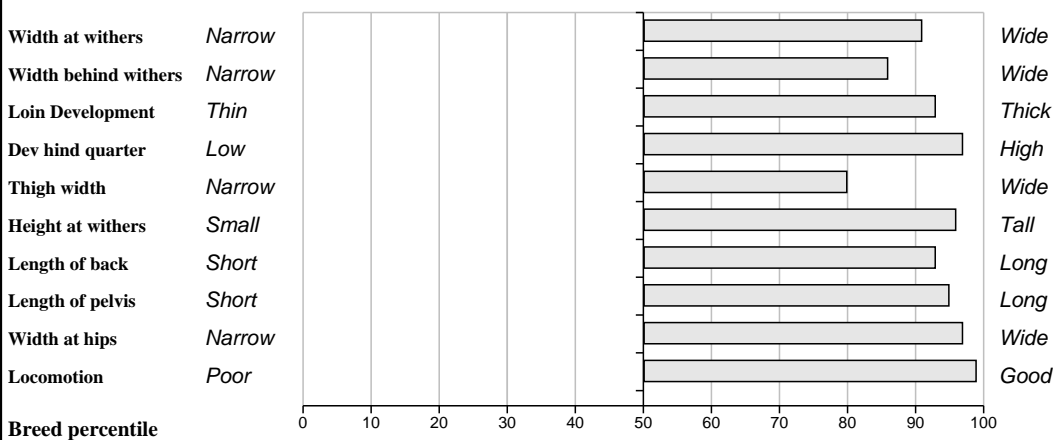

Lot 66 Newtown Freeman

Breed: Limousin

IE231230680490

DOB: 04-Aug-2010

Male

Owner: Stanley Richardson - Newtowngore Leitrim Co Leitrim

Sire: Wilodge Vantastic (VTI) SBV = €156 (76%)	Wilodge Tonka SBV = €134 (63%)	Oxygene
	Ravenelle SBV = €104 (29%)	Wilodge Meclair
Dam: Newtown Trixie IE231230920103 SBV = €77 (49%)	Dauphin SBV = €76 (97%)	Romeo
		Ombrette
	Newtown Polly SBV = €46 (42%)	Castleboy Monti
		Reask Mona

€uro-Star Indexes

% Rank	Star Rating (within breed)	Indexes & Traits	€uro-Value	Data Reliability	Relative Data Reliability Comment
97%	★★★★★	Suckler Beef Value (SBV)	€117	36%	High
97%	★★★★★	Weanling Export	€73	44%	High
97%	★★★★★	Beef Carcass	€108	38%	High
94%	★★★★★	Daughter Fertility	€35	2%	Low
9%	★	Daughter Milk	€-2	19%	Medium
Other Key Traits					
29%	★★	Calving Difficulty	6.1%	42%	High
92%	★★★★★	Gestation Length		46%	High
99%	★★★★★	Docility		43%	High

GROW Linear Score Evaluation (Within-Breed Percentiles)
Animal scored. Linear scores and weaning weights in evaluations

BLUP Composites (Within Breed)