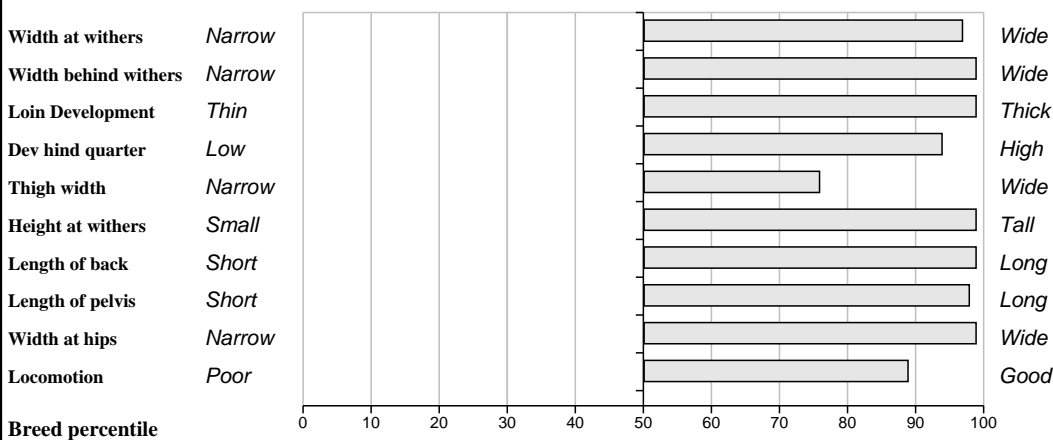

Lot 103 Derrygullinane Fantastic

Breed: Limousin

IE271061760273

DOB: 06-Oct-2010

Male

Owner: John Joseph Walsh - Derrygullinane Knockmore Ballina Co Mayo

Sire: Wilodge Vantastic (VTI) SBV = €156 (76%)	Wilodge Tonka SBV = €134 (63%)	Oxygene
	Ravenelle SBV = €104 (29%)	Wilodge Meclaira
Dam: Kilmore Alana IE191198980229 SBV = €158 (40%)	Otan SBV = €176 (88%)	Insecte
	Kilmore Sweetie Et SBV = €100 (46%)	Jade
		Ideal 23
		Roundhill Naomi Et

€uro-Star Indexes

% Rank	Star Rating (within breed)	Indexes & Traits	€uro-Value	Data Reliability	Relative Data Reliability Comment
99%	★★★★★	Suckler Beef Value (SBV)	€175	34%	High
99%	★★★★★	Weanling Export	€102	44%	High
99%	★★★★★	Beef Carcass	€142	38%	High
99%	★★★★★	Daughter Fertility	€62	2%	Low
57%	★★★	Daughter Milk	€20	18%	Medium
Other Key Traits					
17%	★	Calving Difficulty	6.7%	41%	Medium
56%	★★★	Gestation Length		28%	Medium
93%	★★★★★	Docility		44%	High

GROW Linear Score Evaluation (Within-Breed Percentiles)

Animal scored. Linear scores and weaning weights in evaluations