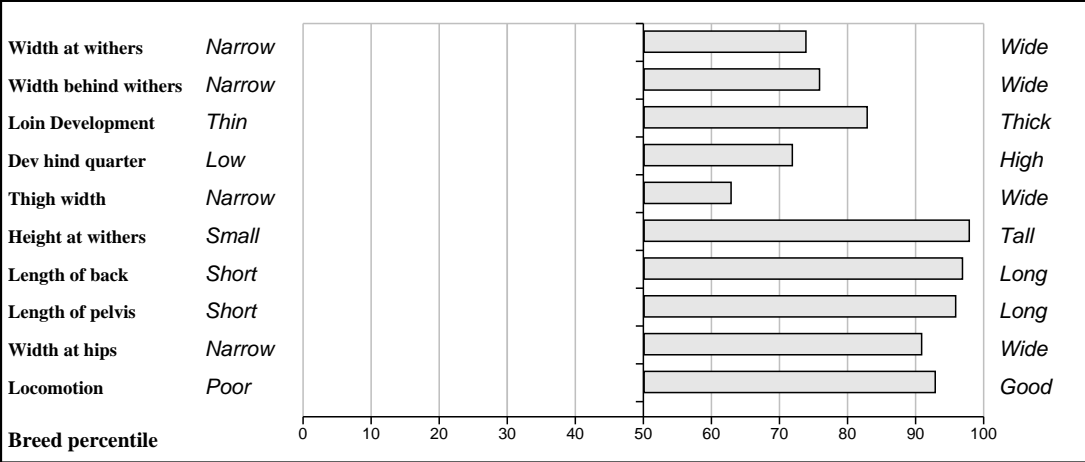

Lot 105 Mullary Frank

Breed: Limousin

IE261020810036

DOB: 14-Oct-2010

Male

Owner: Michael Molloy - Hillfield House Castletown Dunleer Co Louth

Sire: Wilodge Vantastic (VTI) SBV = €156 (76%)	Wilodge Tonka SBV = €134 (63%)	Oxygene
	Ravenelle SBV = €104 (29%)	Wilodge Meclair
Dam: Curraghree Aweedote (Et) IE281516060108 SBV = €95 (34%)	Nimbus-Mn SBV = €86 (88%)	Jersey
	Curraghree Temptress SBV = €84 (41%)	Isabelle
		Haricot
		Etrille
		Ideal 23
		Pelletstown Katie

€uro-Star Indexes

% Rank	Star Rating (within breed)	Indexes & Traits	€uro-Value	Data Reliability	Relative Data Reliability Comment
99%	★★★★★	Suckler Beef Value (SBV)	€143	31%	Medium
99%	★★★★★	Weanling Export	€79	37%	High
99%	★★★★★	Beef Carcass	€118	34%	Medium
98%	★★★★★	Daughter Fertility	€53	2%	Low
92%	★★★★★	Daughter Milk	€42	11%	Low
Other Key Traits					
18%	★	Calving Difficulty	6.6%	39%	Medium
90%	★★★★★	Gestation Length		25%	Medium
80%	★★★★★	Docility		43%	High

GROW Linear Score Evaluation (Within-Breed Percentiles)
Animal scored. Linear scores and weaning weights in evaluations

BLUP Composites (Within Breed)