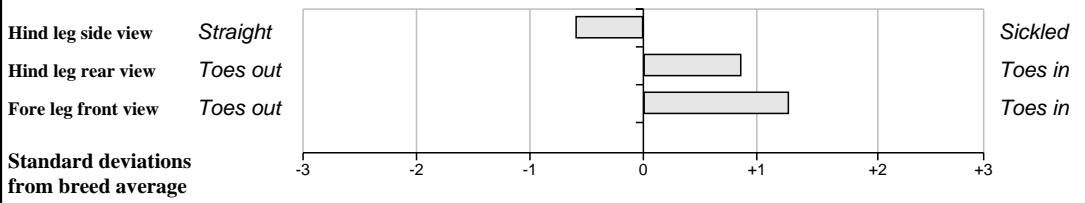

Feet and Leg Descriptions