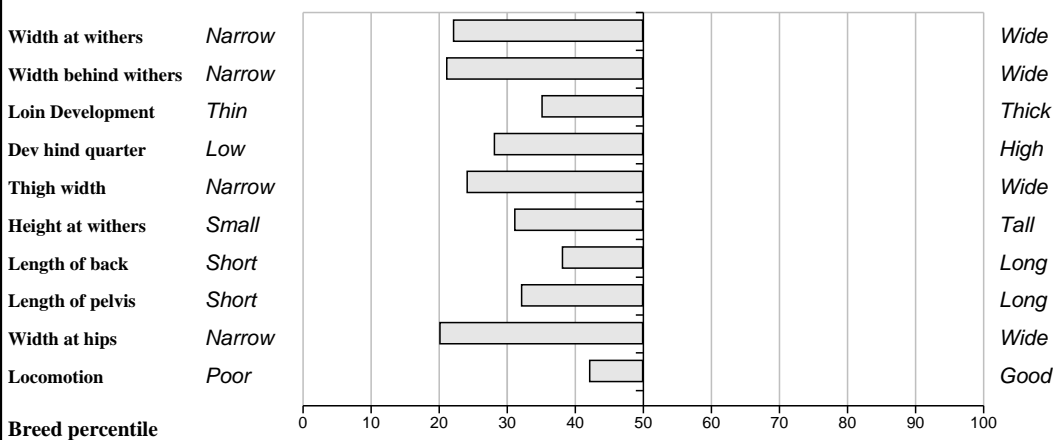

Lot 42 Liss Fletcher

Breed: Limousin

IE161069270119

DOB: 20-May-2010

Male

Owner: Martin Doherty - Liss Carndonagh Lifford Co Donegal

Sire: Cloughhead Umpire (UPI) SBV = €-15 (47%)	Petunia	Malibu
		Gatine
	Gascogne	SBV = €26 (15%)
		Espagnol
Dam: Valencia FR8719292100 SBV = €73 (10%)	Remus	SBV = €103 (14%)
		Oeillet
		Ninon
	Omaha	SBV = €47 (5%)
		Mystere
		Ariane

Parental Average Euro-Star Indexes

% Rank	Star Rating (within breed)	Indexes & Traits	€uro-Value	Data Reliability	Relative Data Reliability Comment
N/A	N/A	Suckler Beef Value (SBV)	N/A	16%	Too Low
16%	★	Weanling Export	€37	19%	Low
N/A	N/A	Beef Carcass	N/A	12%	Too Low
81%	★★★★★	Daughter Fertility	€18	3%	Low
1%	★	Daughter Milk	€-42	12%	Medium
Other Key Traits					
23%	★★	Calving Difficulty	6.3%	32%	Low
31%	★★	Gestation Length		15%	Medium
59%	★★★	Docility		14%	Low

Parental Average GROW Traits (Within-Breed Percentiles)
Animal scored. Scores or weaning weights not eligible for evaluation

BLUP Composites (Within Breed)