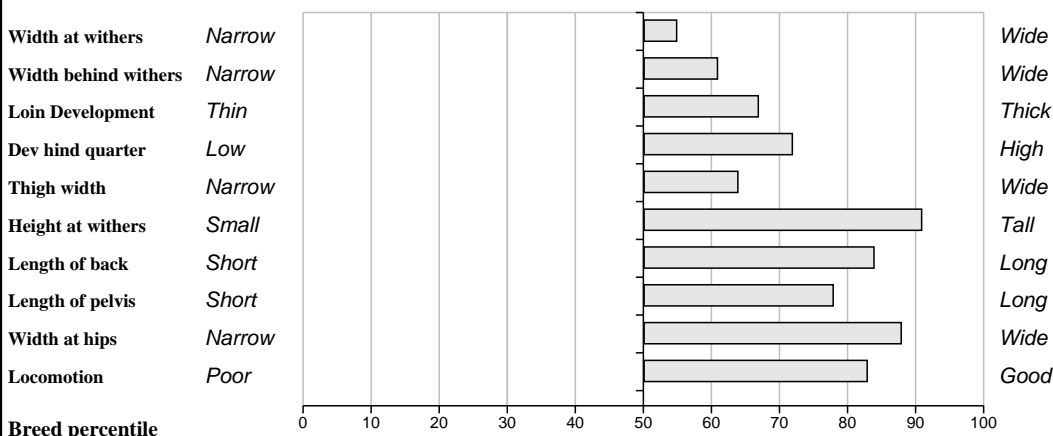

Lot 79 Castleshane Flare

Breed: Limousin

IE291439440053

DOB: 03-Sep-2010

Male

Owner: Gerard Greenan - Moyatra Castleshane Co Monaghan

Sire: Wilodge Vantastic (VTI) SBV = €156 (76%)	Wilodge Tonka SBV = €134 (63%)	Oxygene
		Wilodge Meclair
	Ravenelle SBV = €104 (29%)	Jersey
		Isabelle
Dam: Castleshane Sheba IE291439450021 SBV = €40 (39%)	Farfelu SBV = €55 (91%)	Vadius
		Sirene
	Castleshane Masie SBV = €44 (41%)	Barnhill Hamish
		Barnhill Hulda

Parental Average Euro-Star Indexes

% Rank	Star Rating (within breed)	Indexes & Traits	€uro-Value	Data Reliability	Relative Data Reliability Comment
89%	★★★★★	Suckler Beef Value (SBV)	€98	27%	Medium
90%	★★★★★	Weanling Export	€64	28%	Medium
94%	★★★★★	Beef Carcass	€101	27%	Medium
91%	★★★★★	Daughter Fertility	€30	2%	Low
1%	★	Daughter Milk	€-17	17%	Medium
Other Key Traits					
16%	★	Calving Difficulty	6.7%	35%	Low
67%	★★★★	Gestation Length		27%	Medium
93%	★★★★★	Docility		27%	Medium

Parental Average GROW Traits (Within-Breed Percentiles)

Animal scored. Scores or weaning weights not eligible for evaluation

BLUP Composites (Within Breed)