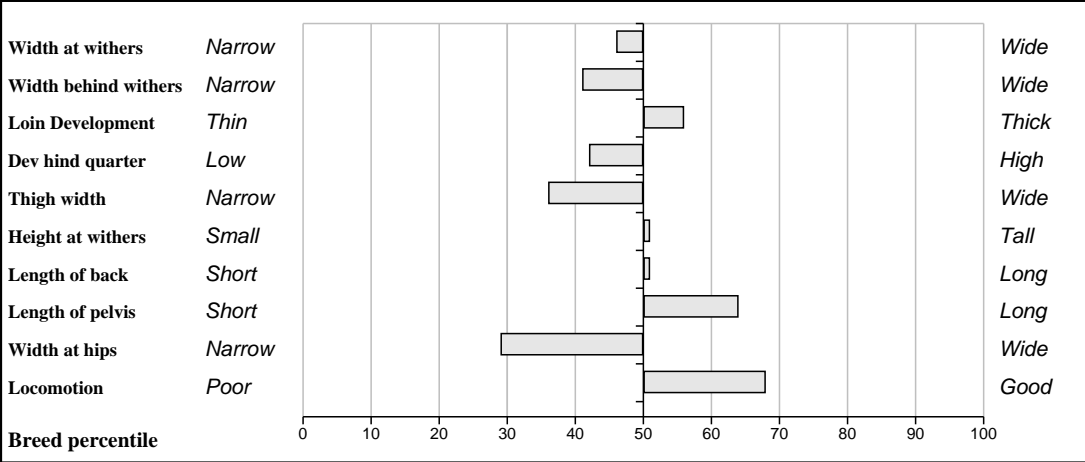

Lot 16 Ashleigh Fabio

Breed: Limousin

IE281318280405

DOB: 01-Apr-2010

Male

Owner: Tony & Bridget Grady - Clairstown Julianstown Co Meath

Sire: Milbrook Tanko (TKO) SBV = €111 (97%)	Mas Du Clo	SBV = €65 (98%)	Bambino
			Cosette
	Milbrook Monique Et	SBV = €107 (63%)	Broadmeadows Cannon
			Milbrook Freda
Dam: Ashleigh Ulla IE281318280231 SBV = €64 (37%)	Epson	SBV = €86 (98%)	Vagabond - Fr
			Technique
	Ashleigh Rena	SBV = €61 (44%)	Ideal 23
			Reask Naisternum

€uro-Star Indexes

% Rank	Star Rating (within breed)	Indexes & Traits	€uro-Value	Data Reliability	Relative Data Reliability Comment
75%	★★★★	Suckler Beef Value (SBV)	€83	38%	High
38%	★★	Weanling Export	€44	38%	High
70%	★★★★	Beef Carcass	€82	38%	High
86%	★★★★★	Daughter Fertility	€24	16%	Medium
67%	★★★★	Daughter Milk	€23	21%	Medium
Other Key Traits					
21%	★★	Calving Difficulty	6.5%	42%	High
26%	★★	Gestation Length		47%	High
90%	★★★★★	Docility		45%	High

GROW Linear Score Evaluation (Within-Breed Percentiles)

Animal scored. Linear scores and weaning weights in evaluations

BLUP Composites (Within Breed)