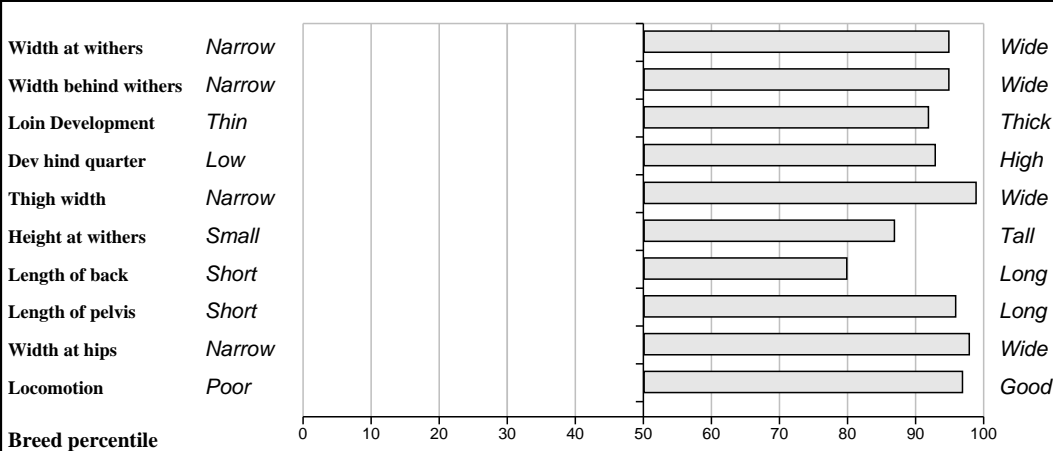

**Other Key Traits**

23%	★★	Calving Difficulty	6.3%	38%	Medium
67%	★★★★	Gestation Length		18%	Medium
68%	★★★★	Docility		40%	High

**GROW Linear Score Evaluation (Within-Breed Percentiles)**

Animal scored. Linear scores and weaning weights in evaluations