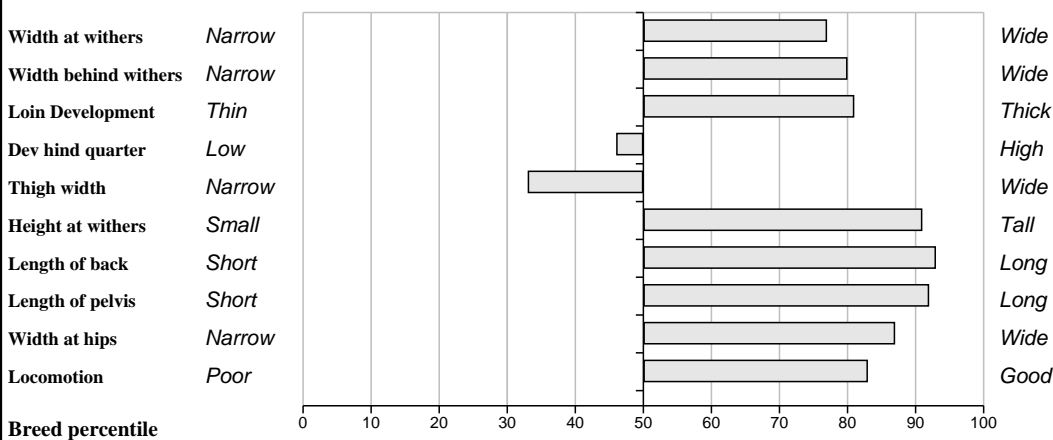

Lot 55 Maythorn Future 1

Breed: Limousin

IE291029770251

DOB: 12-Jul-2010

Male

Owner: Martin Mc Connon - Corcrin Carrickmacross Co Monaghan

Sire: On-Dit (ONI) SBV = €142 (82%)	Indecis SBV = €114 (29%)	Volcan
		Grise
	Franchon SBV = €141 (26%)	Balzac
		Colinette
Dam: Maythorn Angel IE291029750134 SBV = €76 (40%)	Lino SBV = €70 (96%)	Galopin
		Allumette
	Kilcloon Thelma SBV = €64 (43%)	Gamin
		Kilcloon Naomi

€uro-Star Indexes

% Rank	Star Rating (within breed)	Indexes & Traits	€uro-Value	Data Reliability	Relative Data Reliability Comment
97%	★★★★★	Suckler Beef Value (SBV)	€120	34%	High
90%	★★★★★	Weanling Export	€64	43%	High
96%	★★★★★	Beef Carcass	€106	38%	High
23%	★★	Daughter Fertility	€-22	9%	Medium
94%	★★★★★	Daughter Milk	€45	22%	Medium
Other Key Traits					
69%	★★★★	Calving Difficulty	4.6%	40%	Medium
25%	★★	Gestation Length		29%	Medium
90%	★★★★★	Docility		44%	High

GROW Linear Score Evaluation (Within-Breed Percentiles)
Animal scored. Linear scores and weaning weights in evaluations

BLUP Composites (Within Breed)