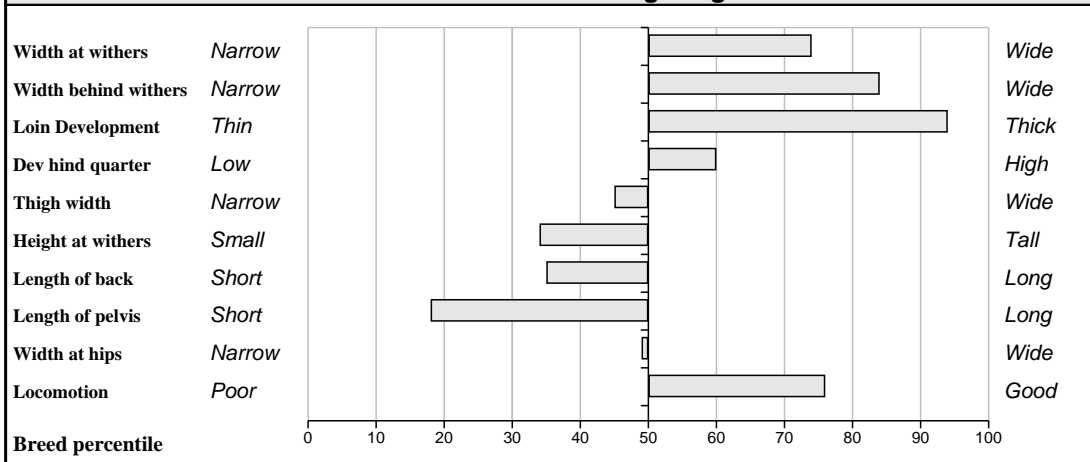

Lot 57 Newtown Festin

Breed: Limousin

IE231230650488

DOB: 14-Jul-2010

Male

Owner: Stanley Richardson - Newtowngore Leitrim Co Leitrim

Sire: Castleview Umar (IE191567120252) SBV = €54 (45%)	Mas Du Clo SBV = €65 (98%)	Bambino
		Cosette
	Castleview Isadora SBV = €16 (38%) Et	Berrichon
		Usherette
Dam: Castleview Temptation IE191567110210 SBV = €33 (42%)	Festin SBV = €43 (84%)	Chouchou
		Attica
	Castleview Nicole SBV = €21 (47%) (Dna) Et	Ferry
		Ballysorrell Cathay

€uro-Star Indexes

% Rank	Star Rating (within breed)	Indexes & Traits	€uro-Value	Data Reliability	Relative Data Reliability Comment
32%	★★	Suckler Beef Value (SBV)	€54	28%	Medium
83%	★★★★★	Weanling Export	€60	38%	High
40%	★★★	Beef Carcass	€68	33%	Medium
16%	★	Daughter Fertility	€-29	5%	Medium
45%	★★★	Daughter Milk	€16	15%	Medium
Other Key Traits					
36%	★★	Calving Difficulty	5.8%	35%	Low
58%	★★★	Gestation Length		12%	Low
25%	★★	Docility		39%	High

GROW Linear Score Evaluation (Within-Breed Percentiles)
Animal scored. Linear scores and weaning weights in evaluations

BLUP Composites (Within Breed)