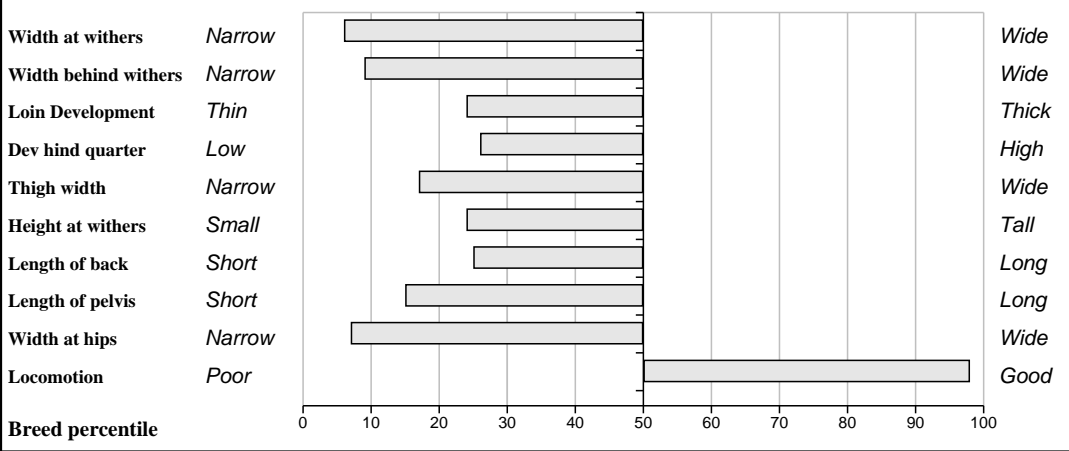

Lot 6 Gleannari Frank **Breed: Limousin**

IE211336440645 **DOB: 20-Feb-2010** **Male**

Owner: John O'Reilly - Rathmoyle Kilkenny Co Kilkenny

Sire: Neuf (NUF) SBV = €101 (89%)	Cassis	SBV = €33 (31%)	Ulysse
			Sultane
	Jungle	SBV = €98 (35%)	Haricot
			Vanille
Dam: Gleannari Christine Et IE211336460399 SBV = €18 (33%)	Nenuphar	SBV = €29 (95%)	Leo
			Giroflee
	Dauphine	SBV = €41 (21%)	Ange
			Uska

€uro-Star Indexes

% Rank	Star Rating (within breed)	Indexes & Traits	€uro-Value	Data Reliability	Relative Data Reliability Comment
21%	★★	Suckler Beef Value (SBV)	€46	35%	High
43%	★★★	Weanling Export	€46	44%	High
22%	★★	Beef Carcass	€59	39%	High
36%	★★	Daughter Fertility	€-13	11%	Medium
62%	★★★★	Daughter Milk	€22	21%	Medium

Other Key Traits

46%	★★★	Calving Difficulty	5.4%	41%	Medium
29%	★★	Gestation Length		27%	Medium
63%	★★★★	Docility		27%	Medium

GROW Linear Score Evaluation (Within-Breed Percentiles)

Animal scored. Linear scores and weaning weights in evaluations

BLUP Composites (Within Breed)