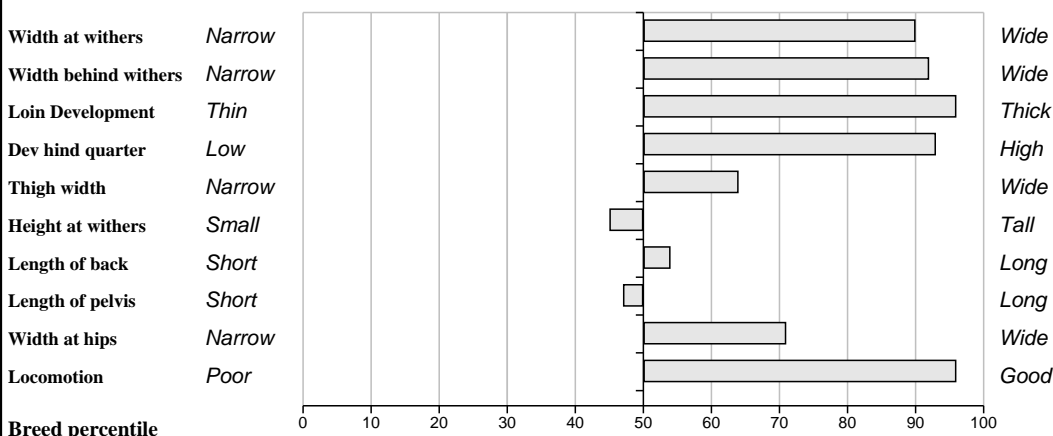

Lot 8 Loughan Limousins Frederick **Breed: Limousin**

IE121209350100 **DOB: 13-Mar-2010** **Male**

Owner: Charles Doughty - Crossbane Mullagh Co Cavan

Sire: Sauvignon (SVG) SBV = €92 (73%)	Mexicain	SBV = €64 (34%)	Galopin
			Allumette
	Manon	SBV = €76 (49%)	Tarvis
			Etincelle
Dam: Carwin Andrea IE121133340150 SBV = €70 (34%)	Roundhill Saturn Et	SBV = €150 (74%)	Ideal 23
			Roundhill Meridian Et
	Carwin Judy	SBV = €9 (47%)	Grange Balerno
			Castle Unison

€uro-Star Indexes

% Rank	Star Rating (within breed)	Indexes & Traits	€uro-Value	Data Reliability	Relative Data Reliability Comment
81%	★★★★★	Suckler Beef Value (SBV)	€88	31%	Medium
78%	★★★★	Weanling Export	€57	41%	High
74%	★★★★	Beef Carcass	€85	36%	High
67%	★★★★	Daughter Fertility	€7	4%	Low
50%	★★★	Daughter Milk	€17	10%	Low
Other Key Traits					
72%	★★★★	Calving Difficulty	4.5%	33%	Low
47%	★★★	Gestation Length		25%	Medium
48%	★★★	Docility		43%	High

GROW Linear Score Evaluation (Within-Breed Percentiles)

Animal scored. Linear scores and weaning weights in evaluations

BLUP Composites (Within Breed)