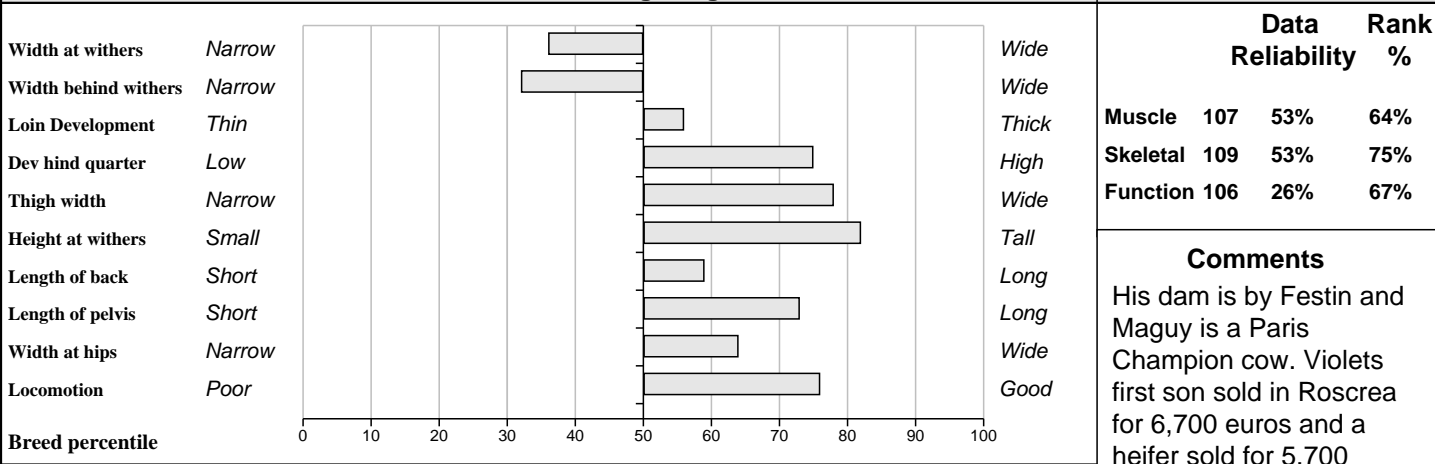

Lot 93 Wood Road Fred Et **Breed: Limousin**
IE241241621223 **DOB: 16-Sep-2010** **Male**
Owner: Noel Fennessy - Woodroad Castleconnell Co Limerick

Sire: Wilodge Vantastic (VTI) SBV = €156 (76%)	Wilodge Tonka SBV = €134 (63%)	Oxygene Wilodge Meclair
	Ravenelle SBV = €104 (29%)	Jersey Isabelle
Dam: Ardnacrusha Violet (Et) IE131668030303 SBV = €37 (44%)	Festin SBV = €43 (84%)	Chouchou Attica
	0165 Maguy SBV = €43 (45%)	Jovial Hasley

€uro-Star Indexes

% Rank	Star Rating (within breed)	Indexes & Traits	€uro-Value	Data Reliability	Relative Data Reliability Comment
79%	★★★★	Suckler Beef Value (SBV)	€87	31%	Medium
87%	★★★★★	Weanling Export	€62	43%	High
79%	★★★★	Beef Carcass	€87	37%	High
92%	★★★★★	Daughter Fertility	€32	4%	Low
1%	★	Daughter Milk	€-19	17%	Medium

Other Key Traits

N/A	N/A	Calving Difficulty	30%	Too Low
63%	★★★★	Gestation Length	25%	Medium
98%	★★★★★	Docility	45%	High

GROW Linear Score Evaluation (Within-Breed Percentiles)
Animal scored. Linear scores and weaning weights in evaluations