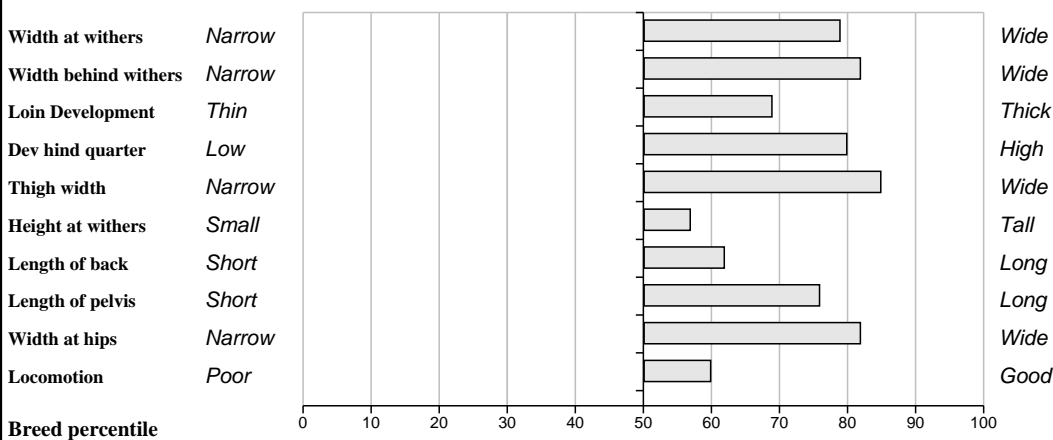

Lot 30 Ardlea Fat

Breed: Limousin

IE221064520952

DOB: 30-Apr-2010

Male

Owner: Daniel Tynan - Beechhill Farm Doon Mountrath Co Laois

Sire: Vison (VZN) SBV = €79 (78%)	Nino	SBV = €72 (32%)	Lino
			Justice
	Ritournell	SBV = €77 (33%)	Nectar
			Nostalgie
Dam: Alizee FR2306629456 SBV = €21 (15%)	Utah	SBV = €65 (12%)	Rocky
			Nocoise
	Rebelle	SBV = €6 (11%)	Lasso
			Eve

€uro-Star Indexes

% Rank	Star Rating (within breed)	Indexes & Traits	€uro-Value	Data Reliability	Relative Data Reliability Comment
41%	★★★	Suckler Beef Value (SBV)	€60	34%	High
30%	★★	Weanling Export	€42	42%	High
36%	★★	Beef Carcass	€66	38%	High
47%	★★★	Daughter Fertility	€-6	4%	Low
38%	★★	Daughter Milk	€13	11%	Low
Other Key Traits					
32%	★★	Calving Difficulty	5.9%	38%	Medium
82%	★★★★★	Gestation Length		44%	High
68%	★★★★	Docility		42%	High

GROW Linear Score Evaluation (Within-Breed Percentiles)
Animal scored. Linear scores and weaning weights in evaluations

BLUP Composites (Within Breed)