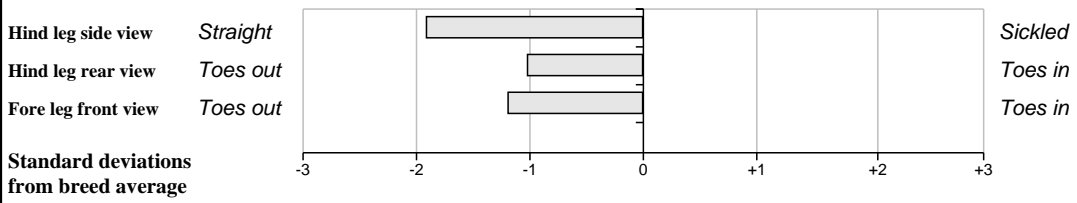

Feet and Leg Descriptions