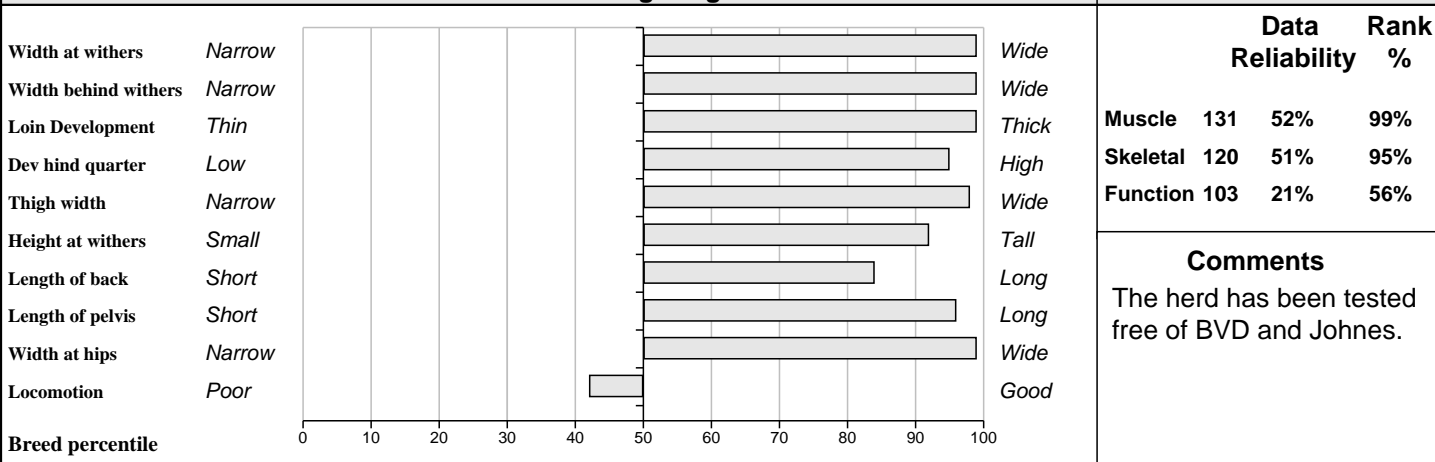

Lot 2 Barryroe Fionn 2 **Breed: Limousin**
IE141928660107 **DOB: 11-Jan-2010** **Male**
Owner: James Wycherley - Lislevane Bandon Co Cork

Sire: Brookmill Vindicator (Et) (VDT) SBV = €156 (72%)	F6 Neron	SBV = €122 (70%)	Jersey
			Horlogere
	Milbrook Monique Et	SBV = €107 (63%)	Broadmeadows Cannon
			Milbrook Freda
Dam: Barryroe Triona IE141928650015 SBV = €91 (41%)	Festin	SBV = €43 (84%)	Chouchou
			Attica
	Barryroe Judy	SBV = €85 (44%)	Talent
			Castle Daisy

€uro-Star Indexes

% Rank	Star Rating (within breed)	Indexes & Traits	€uro-Value	Data Reliability	Relative Data Reliability Comment
99%	★★★★★	Suckler Beef Value (SBV)	€144	36%	High
97%	★★★★★	Weanling Export	€72	42%	High
99%	★★★★★	Beef Carcass	€123	38%	High
62%	★★★★	Daughter Fertility	€4	6%	Medium
49%	★★★	Daughter Milk	€17	15%	Medium
Other Key Traits					
78%	★★★★	Calving Difficulty	4.3%	41%	Medium
46%	★★★	Gestation Length		49%	High
98%	★★★★★	Docility		52%	High

GROW Linear Score Evaluation (Within-Breed Percentiles)
Animal scored. Linear scores and weaning weights in evaluations

BLUP Composites (Within Breed)

		Data Reliability	Rank %
Muscle	131	52%	99%
Skeletal	120	51%	95%
Function	103	21%	56%

Comments
The herd has been tested free of BVD and Johnes.