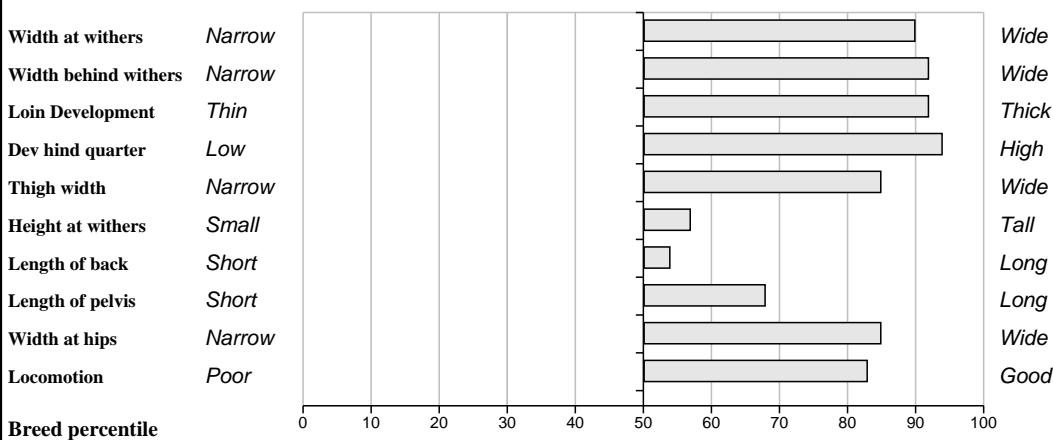

Lot 50 Loughan Limousins Falcon

Breed: Limousin

IE121209380103

DOB: 26-Jun-2010

Male

Owner: Charles Doughty - Crossbane Mullagh Co Cavan

Sire: Sauvignon (SVG) SBV = €92 (73%)	Mexicain	SBV = €64 (34%)	Galopin
			Allumette
	Manon	SBV = €76 (49%)	Tarvis
			Etincelle
Dam: Carwin Berni IE121133360169 SBV = €117 (35%)	Roundhill Saturn Et	SBV = €150 (74%)	Ideal 23
			Roundhill Meridian Et
	Carwin Pender	SBV = €87 (48%)	Grange Balerno
			Luttrelstown Immortal

Parental Average Euro-Star Indexes

% Rank	Star Rating (within breed)	Indexes & Traits	€uro-Value	Data Reliability	Relative Data Reliability Comment
90%	★★★★★	Suckler Beef Value (SBV)	€99	25%	Medium
94%	★★★★★	Weanling Export	€68	26%	Medium
86%	★★★★★	Beef Carcass	€92	25%	Low
64%	★★★★	Daughter Fertility	€5	5%	Medium
83%	★★★★★	Daughter Milk	€32	9%	Low
Other Key Traits					
46%	★★★	Calving Difficulty	5.4%	36%	Low
25%	★★	Gestation Length		24%	Medium
80%	★★★★★	Docility		26%	Medium

Parental Average GROW Traits (Within-Breed Percentiles)

Animal scored. Scores or weaning weights not eligible for evaluation

BLUP Composites (Within Breed)