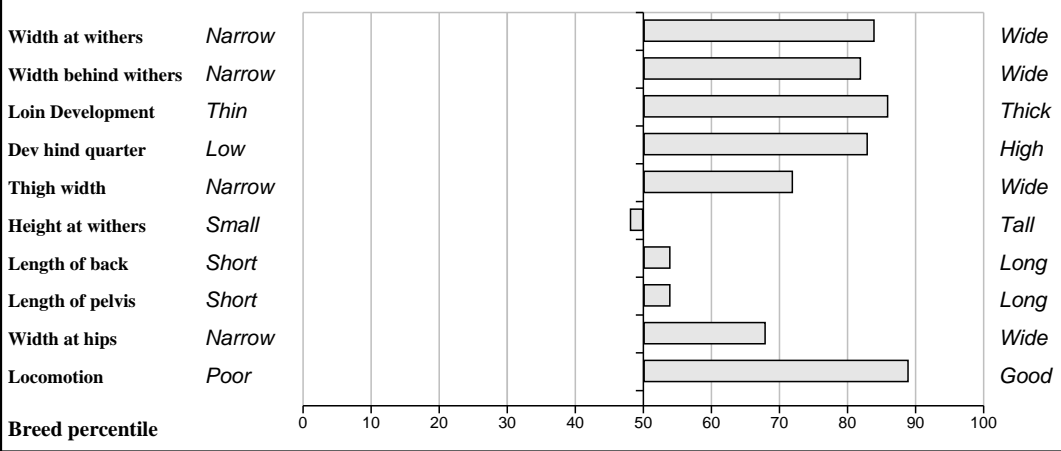

**Comments**

**Feet and Leg Descriptions**

**Lot 9 Gleannari Frost** **Breed: Limousin**

**IE211336460647** **DOB: 18-Mar-2010** **Male**

**Owner: John O'Reilly - Rathmoyle Kilkenny Co Kilkenny**

<b>Sire:</b> <b>Nenuphar (NUP)</b>  SBV = €29 (95%)	Leo	SBV = €25 (51%)	Flambeur
			Admirable
	Giroflee	SBV = €94 (49%)	Clown
			Anemone
<b>Dam:</b> <b>Haltcliffe Amber</b>  RP05052 SBV = €107 (24%)	Sympa	SBV = €145 (82%)	Octopus
			Operette
	Haltcliffe Ultra	SBV = €44 (10%)	Haltcliffe Novel
			Ronick Jester

**€uro-Star Indexes**

% Rank	Star Rating (within breed)	Indexes & Traits	€uro-Value	Data Reliability	Relative Data Reliability Comment
72%	★★★★★	Suckler Beef Value (SBV)	€80	35%	High
72%	★★★★★	Weanling Export	€55	43%	High
86%	★★★★★★	Beef Carcass	€92	39%	High
57%	★★★	Daughter Fertility	€1	17%	High
1%	★	Daughter Milk	€-17	25%	High

**Other Key Traits**

35%	★★	Calving Difficulty	5.8%	40%	Medium
48%	★★★	Gestation Length		23%	Medium
77%	★★★★★	Docility		43%	High

**GROW Linear Score Evaluation (Within-Breed Percentiles)**

Animal scored. Linear scores and weaning weights in evaluations