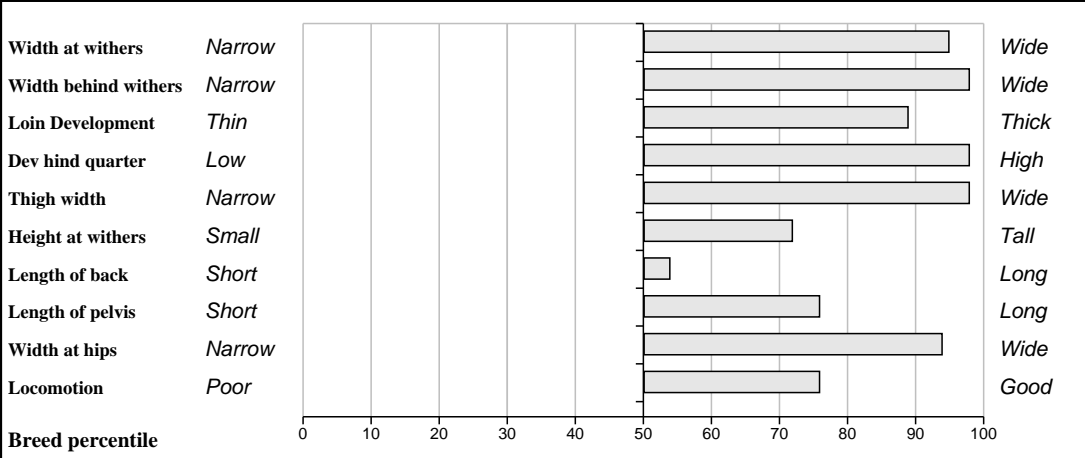

Lot 21 Carwin Fox **Breed: Limousin**

IE121133310247 **DOB: 11-Apr-2010** **Male**

Owner: Raymond Carolan - Elm Bank Drive Cavan Co Cavan

Sire: Roundhill Saturn Et (RHN) SBV = €150 (74%)	Ideal 23 SBV = €111 (92%)	Flasch
		Disette
	Roundhill Meridian Et SBV = €104 (57%)	Geant
		F084 Leny
Dam: Carwin Sniffer IE121133310081 SBV = €78 (46%)	Espoir SBV = €66 (94%)	Bill
		Aquila
	Carwin Joy SBV = €47 (50%)	Grange Balerno
		Munster Rosanna

€uro-Star Indexes

% Rank	Star Rating (within breed)	Indexes & Traits	€uro-Value	Data Reliability	Relative Data Reliability Comment
99%	★★★★★	Suckler Beef Value (SBV)	€143	34%	High
99%	★★★★★	Weanling Export	€91	43%	High
97%	★★★★★	Beef Carcass	€110	40%	High
75%	★★★★	Daughter Fertility	€13	6%	Medium
87%	★★★★★	Daughter Milk	€36	19%	Medium
Other Key Traits					
51%	★★★	Calving Difficulty	5.2%	41%	Medium
90%	★★★★★	Gestation Length		19%	Medium
59%	★★★	Docility		44%	High

GROW Linear Score Evaluation (Within-Breed Percentiles)
Animal scored. Linear scores and weaning weights in evaluations

BLUP Composites (Within Breed)