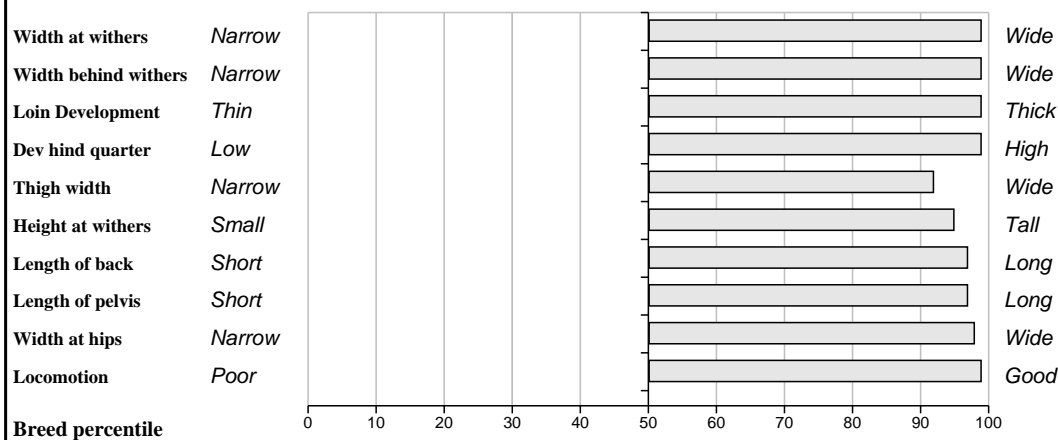

Lot 97 Drummin Franz Et

Breed: Limousin

IE131206310884

DOB: 21-Sep-2010

Male

Owner: John Mcinerney - Clonmoney West Newmarket On Fergus Co Clare

Sire: Fieldson Alfy (S511) SBV = €152 (72%)	Gunnerfleet Plunas SBV = €84 (28%)	Tunnelby Monkeytricks Gunnerfleet Luna
	Eden Natasha SBV = €135 (29%)	Broadmeadows Cannon Birtles Daisy
Dam: Drummin Cliona (Et) IE131206310579 SBV = €106 (42%)	Mas Du Clo SBV = €65 (98%)	Bambino Cosette
	Drummin Peach SBV = €118 (59%)	Moustic Drummin Lady

€uro-Star Indexes

% Rank	Star Rating (within breed)	Indexes & Traits	€uro-Value	Data Reliability	Relative Data Reliability Comment
99%	★★★★★	Suckler Beef Value (SBV)	€149	32%	Medium
99%	★★★★★	Weanling Export	€83	44%	High
99%	★★★★★	Beef Carcass	€126	36%	High
89%	★★★★★	Daughter Fertility	€27	2%	Low
94%	★★★★★	Daughter Milk	€45	14%	Medium
Other Key Traits					
10%	★	Calving Difficulty	7.3%	33%	Low
93%	★★★★★	Gestation Length		29%	Medium
97%	★★★★★	Docility		46%	High

GROW Linear Score Evaluation (Within-Breed Percentiles)

Animal scored. Linear scores and weaning weights in evaluations

BLUP Composites (Within Breed)