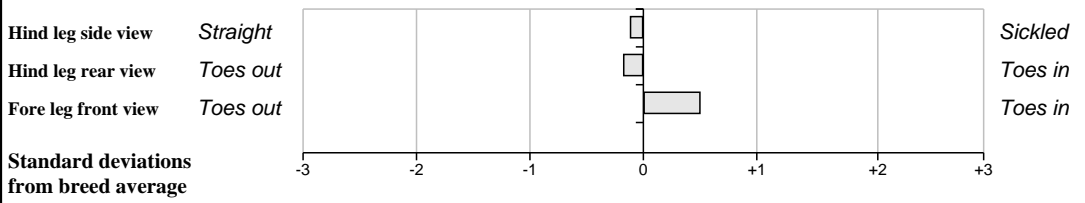

**Comments**

Big powerful Vantastic son who's semen can not be got. This bull has exceptional length, temperament and excellent figures.

**Feet and Leg Descriptions**

**Lot 106 Mullary Fred**

**Breed: Limousin**