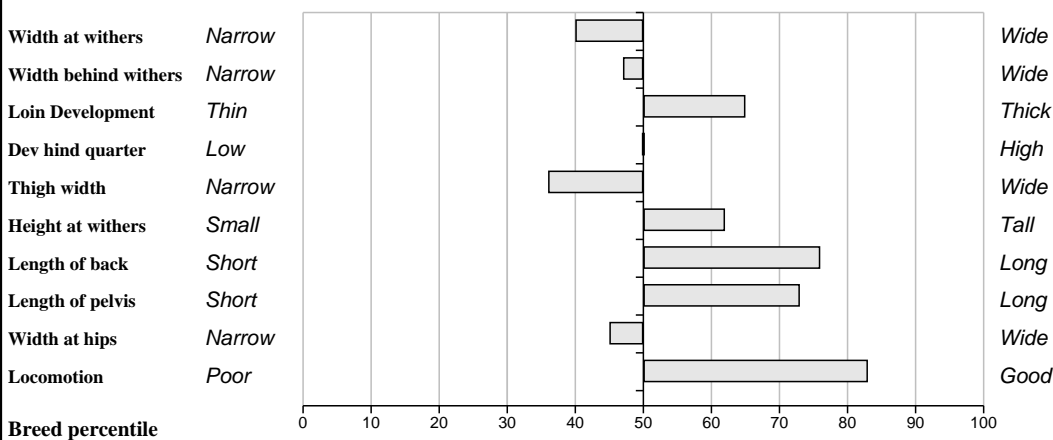

Lot 38 Brandrum Franco

Breed: Limousin

IE291410120139

DOB: 11-May-2010

Male

Owner: Donal Mac Cormilla - Tullybryan Brandrum Co Monaghan

Sire: Carrefour Vanistreroy (IE301447540062) SBV = €84 (52%)	Grahams Samson SBV = €106 (86%)	Jersey
	Elite Riva Et SBV = €88 (44%)	Lisette
Dam: Longfield Ursula IE121299660115 SBV = €56 (35%)	Lino SBV = €70 (96%)	Espoir
	Liscarn Sarah SBV = €46 (37%)	F004 Java
		Galopin
		Allumette
		Faignant
		Brookfield Marcia

€uro-Star Indexes

% Rank	Star Rating (within breed)	Indexes & Traits	€uro-Value	Data Reliability	Relative Data Reliability Comment
72%	★★★★	Suckler Beef Value (SBV)	€81	28%	Medium
44%	★★★	Weanling Export	€46	38%	High
71%	★★★★	Beef Carcass	€83	32%	Medium
19%	★	Daughter Fertility	€-26	3%	Low
88%	★★★★★	Daughter Milk	€37	13%	Medium
Other Key Traits					
41%	★★★	Calving Difficulty	5.6%	38%	Medium
35%	★★	Gestation Length		12%	Low
83%	★★★★★	Docility		40%	High

GROW Linear Score Evaluation (Within-Breed Percentiles)
Animal scored. Linear scores and weaning weights in evaluations

BLUP Composites (Within Breed)