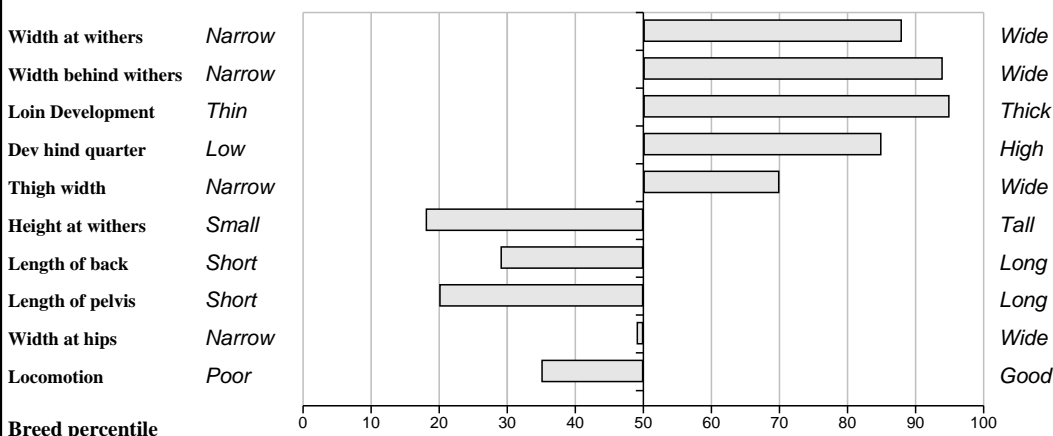

Lot 83 Keeltown Fifi **Breed: Limousin**

IE251079820174 **DOB: 06-Sep-2010** **Male**

Owner: Brendan Hanley - Keelagues Edgeworthstown Co Longford

Sire: Veteran (S771) SBV = €63 (30%)	Noble SBV = €77 (12%)	Jovial
		Danseuse
	Ramure SBV = €105 (16%)	Dauphin
		Iza
Dam: Keeltown Doll IE251079860120 SBV = €101 (34%)	Scorboro Regius SBV = €118 (83%)	Olympian
		Lace
	Riverdale Viola SBV = €75 (38%)	Gamin
		Woodview Nancy

€uro-Star Indexes

% Rank	Star Rating (within breed)	Indexes & Traits	€uro-Value	Data Reliability	Relative Data Reliability Comment
68%	★★★★★	Suckler Beef Value (SBV)	€78	24%	Low
67%	★★★★★	Weanling Export	€53	34%	Medium
65%	★★★★★	Beef Carcass	€79	27%	Medium
N/A	N/A	Daughter Fertility	N/A	1%	Too Low
N/A	N/A	Daughter Milk	N/A	7%	Too Low
Other Key Traits					
87%	★★★★★★	Calving Difficulty	3.9%	35%	Low
39%	★★	Gestation Length		14%	Medium
96%	★★★★★★	Docility		36%	Medium

GROW Linear Score Evaluation (Within-Breed Percentiles)
Animal scored. Linear scores and weaning weights in evaluations

BLUP Composites (Within Breed)