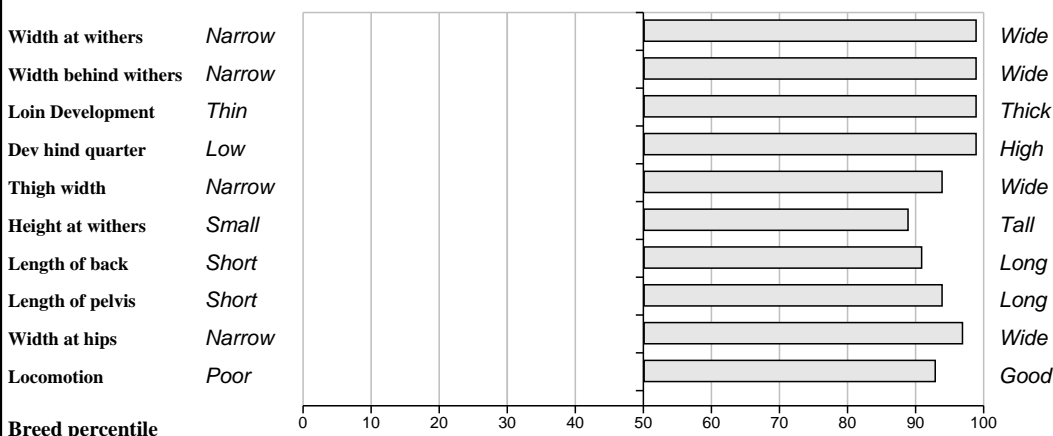

Lot 75 Tomriland Frankie Et **Breed: Limousin**

IE381121170436 **DOB: 02-Sep-2010** **Male**

Owner: Noel Kenny - Tomriland Roundwood Ashford Co Wicklow

Sire: Objat (FR1930299413) SBV = €115 (42%)	Dauphin	SBV = €76 (97%)	Romeo
			Ombrette
	Melodie	SBV = €79 (19%)	Delta
			Amelie
Dam: Voyelle FR1932179624 SBV = €117 (14%)	Retiaire	SBV = €116 (23%)	Jupiter
			Nymphe
	Harpe		Danois
			Emma

€uro-Star Indexes

% Rank	Star Rating (within breed)	Indexes & Traits	€uro-Value	Data Reliability	Relative Data Reliability Comment
98%	★★★★★	Suckler Beef Value (SBV)	€127	20%	Low
99%	★★★★★	Weanling Export	€95	39%	High
97%	★★★★★	Beef Carcass	€109	30%	Medium
25%	★★	Daughter Fertility	€-21	5%	Medium
56%	★★★	Daughter Milk	€19	8%	Low
Other Key Traits					
N/A	N/A	Calving Difficulty		11%	Too Low
N/A	N/A	Gestation Length		6%	Too Low
99%	★★★★★	Docility		37%	Medium

GROW Linear Score Evaluation (Within-Breed Percentiles)

Animal scored. Linear scores and weaning weights in evaluations