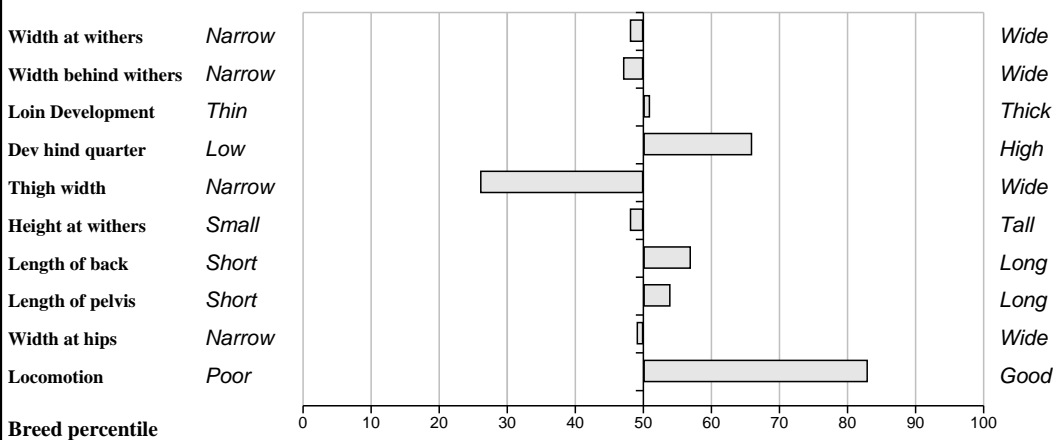

Lot 18 Chrisdon Felix

Breed: Limousin

IE131498140428

DOB: 04-Apr-2010

Male

Owner: Michael Sexton - Aheybridge Mullagh Ennis Co Clare

Breeder: Christopher Donnellan - Moloskey Mullagh Ennis Co Clare

Sire: Longwood Claude (IE281485060534) SBV = €98 (46%)	Nephin Ullan SBV = €78 (67%)	Lino
		Nephin Rosalish
	Castletown Naomi SBV = €72 (45%)	Luttrellstown Harry
		Westwood Fiona
Dam: Baile Na Gartig Tamara IE131445120196 SBV = €20 (36%)	Litron SBV = €62 (98%)	Epson
		Gracieuse
	Baile Na Gartig Marie SBV = €10 (30%)	Barnhill Felix
		Ballycrinode Helen

€uro-Star Indexes

% Rank	Star Rating (within breed)	Indexes & Traits	€uro-Value	Data Reliability	Relative Data Reliability Comment
41%	★★★	Suckler Beef Value (SBV)	€60	28%	Medium
29%	★★	Weanling Export	€42	39%	High
35%	★★	Beef Carcass	€66	33%	Medium
51%	★★★	Daughter Fertility	€-3	2%	Low
27%	★★	Daughter Milk	€8	13%	Medium
Other Key Traits					
61%	★★★★	Calving Difficulty	4.9%	38%	Medium
49%	★★★	Gestation Length		8%	Low
15%	★	Docility		41%	High

GROW Linear Score Evaluation (Within-Breed Percentiles)

Animal scored. Linear scores and weaning weights in evaluations

BLUP Composites (Within Breed)