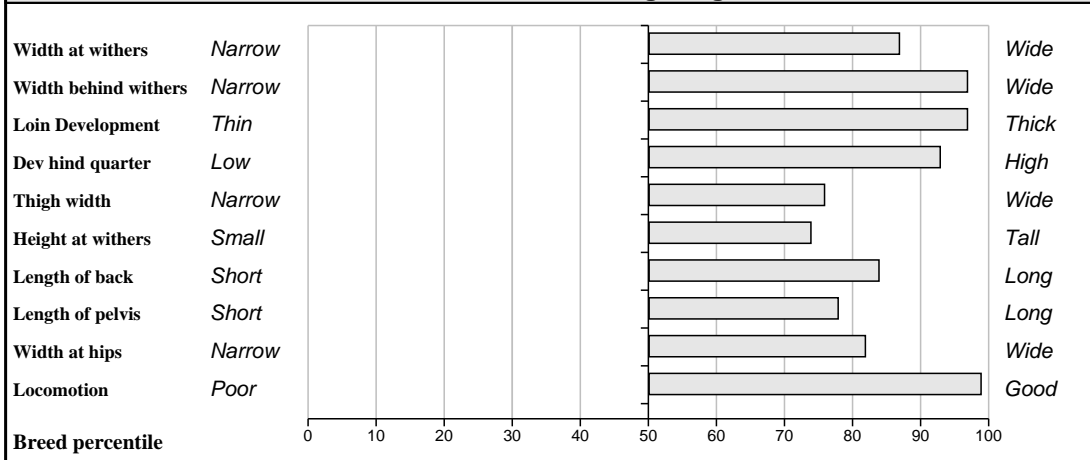

Lot 12 Gleannari Frosty

Breed: Limousin

IE211336470648

DOB: 20-Mar-2010

Male

Owner: John O'Reilly - Rathmoyle Kilkenny Co Kilkenny

Sire: Fieldson Alfy (S511) SBV = €152 (72%)	Gunnerfleet Plunas SBV = €84 (28%)	Tunnelby Monkeytricks
		Gunnerfleet Luna
	Eden Natasha SBV = €135 (29%)	Broadmeadows Cannon
		Birtles Daisy
Dam: Ulotte FR1931432407 SBV = €90 (25%)	Nelombo SBV = €126 (36%)	Genial
		Elancee
	Roseline SBV = €45 (17%)	Liseron
		Jolie

€uro-Star Indexes

% Rank	Star Rating (within breed)	Indexes & Traits	€uro-Value	Data Reliability	Relative Data Reliability Comment
97%	★★★★★	Suckler Beef Value (SBV)	€117	30%	Medium
97%	★★★★★	Weanling Export	€74	41%	High
94%	★★★★★	Beef Carcass	€101	33%	Medium
88%	★★★★★	Daughter Fertility	€26	2%	Low
47%	★★★	Daughter Milk	€16	10%	Low
Other Key Traits					
35%	★★	Calving Difficulty	5.8%	40%	Medium
98%	★★★★★	Gestation Length		22%	Medium
63%	★★★★	Docility		42%	High

GROW Linear Score Evaluation (Within-Breed Percentiles)
Animal scored. Linear scores and weaning weights in evaluations

BLUP Composites (Within Breed)