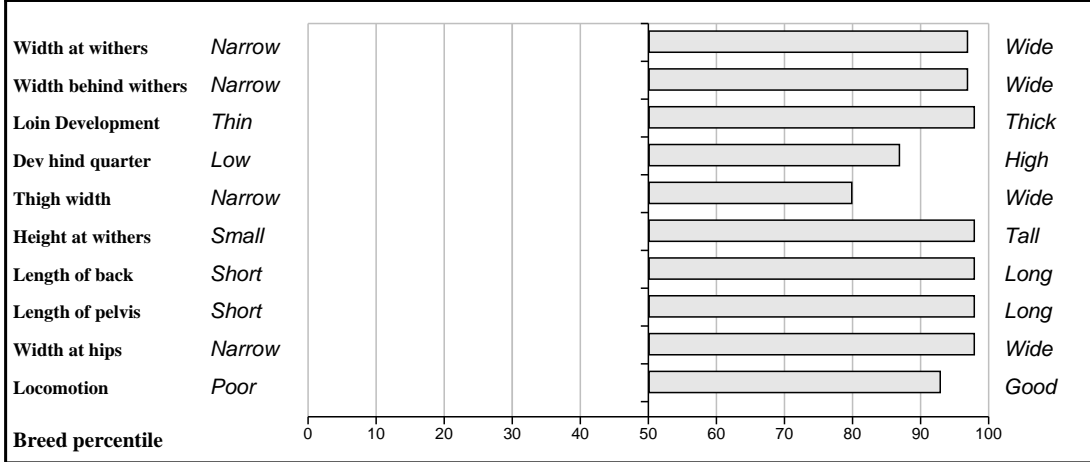

Lot 34 Ballinascrew Foreman

Breed: Limousin

IE251388770423

DOB: 02-May-2010

Male

Owner: John & Stephen Lynch - Ballinascrew Ballinalee Co Longford

Sire: Sympa (SYP) SBV = €145 (82%)	Octopus SBV = €111 (39%)	Haricot Justine
	Operette SBV = €88 (38%)	Genial Lavande
Dam: Ballinascrew Amber IE251388790268 SBV = €105 (39%)	Ferry SBV = €27 (97%)	As De Pic Verveine
	Ballinascrew Radiant SBV = €104 (34%)	Dauphin Ballinascrew Kylie

Parental Average Euro-Star Indexes

% Rank	Star Rating (within breed)	Indexes & Traits	€uro-Value	Data Reliability	Relative Data Reliability Comment
98%	★★★★★	Suckler Beef Value (SBV)	€125	28%	Medium
99%	★★★★★	Weanling Export	€81	28%	Medium
99%	★★★★★	Beef Carcass	€124	27%	Medium
27%	★★	Daughter Fertility	€-19	11%	Medium
64%	★★★★	Daughter Milk	€23	17%	Medium
Other Key Traits					
16%	★	Calving Difficulty	6.8%	36%	Low
52%	★★★	Gestation Length		30%	Medium
93%	★★★★★	Docility		30%	Medium

Parental Average GROW Traits (Within-Breed Percentiles)
Animal scored. Scores or weaning weights not eligible for evaluation

BLUP Composites (Within Breed)