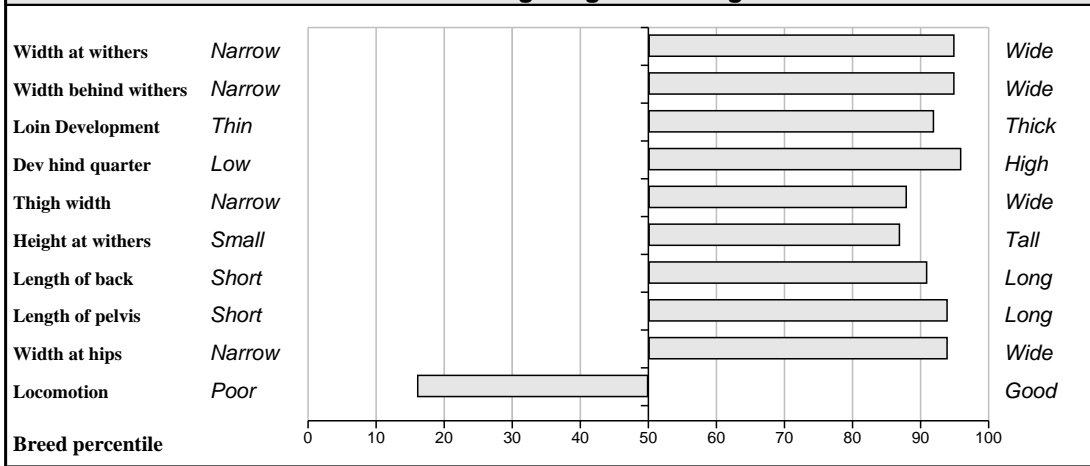

Lot 17 Killonan Falcon

Breed: Limousin

IE241321190252

DOB: 01-Apr-2010

Male

Owner: Mr Noel Cunneen - Scart Ballysimon Co Limerick

Sire: Queenshead Altea (S593) SBV = €102 (63%)	Greensons Gigolo SBV = €34 (69%)	Titan
		Surprise
	Ryedale Parfait SBV = €122 (26%)	Ronick Iceman
		Gavotte
Dam: Baileys Aubergine IE281515260132 SBV = €84 (36%)	Grahams Samson SBV = €106 (86%)	Jersey
		Lisette
	Pelletstown Perfume SBV = €50 (44%)	Geneueux
		Pelletstown Josephine

Parental Average Euro-Star Indexes

% Rank	Star Rating (within breed)	Indexes & Traits	€uro-Value	Data Reliability	Relative Data Reliability Comment
87%	★★★★★	Suckler Beef Value (SBV)	€95	24%	Low
93%	★★★★★	Weanling Export	€66	26%	Medium
87%	★★★★★	Beef Carcass	€93	24%	Low
64%	★★★★	Daughter Fertility	€5	5%	Medium
68%	★★★★	Daughter Milk	€24	10%	Low
Other Key Traits					
51%	★★★	Calving Difficulty	5.2%	41%	Medium
13%	★	Gestation Length		15%	Medium
59%	★★★	Docility		28%	Medium

Parental Average GROW Traits (Within-Breed Percentiles)
Animal scored. Scores or weaning weights not eligible for evaluation

BLUP Composites (Within Breed)