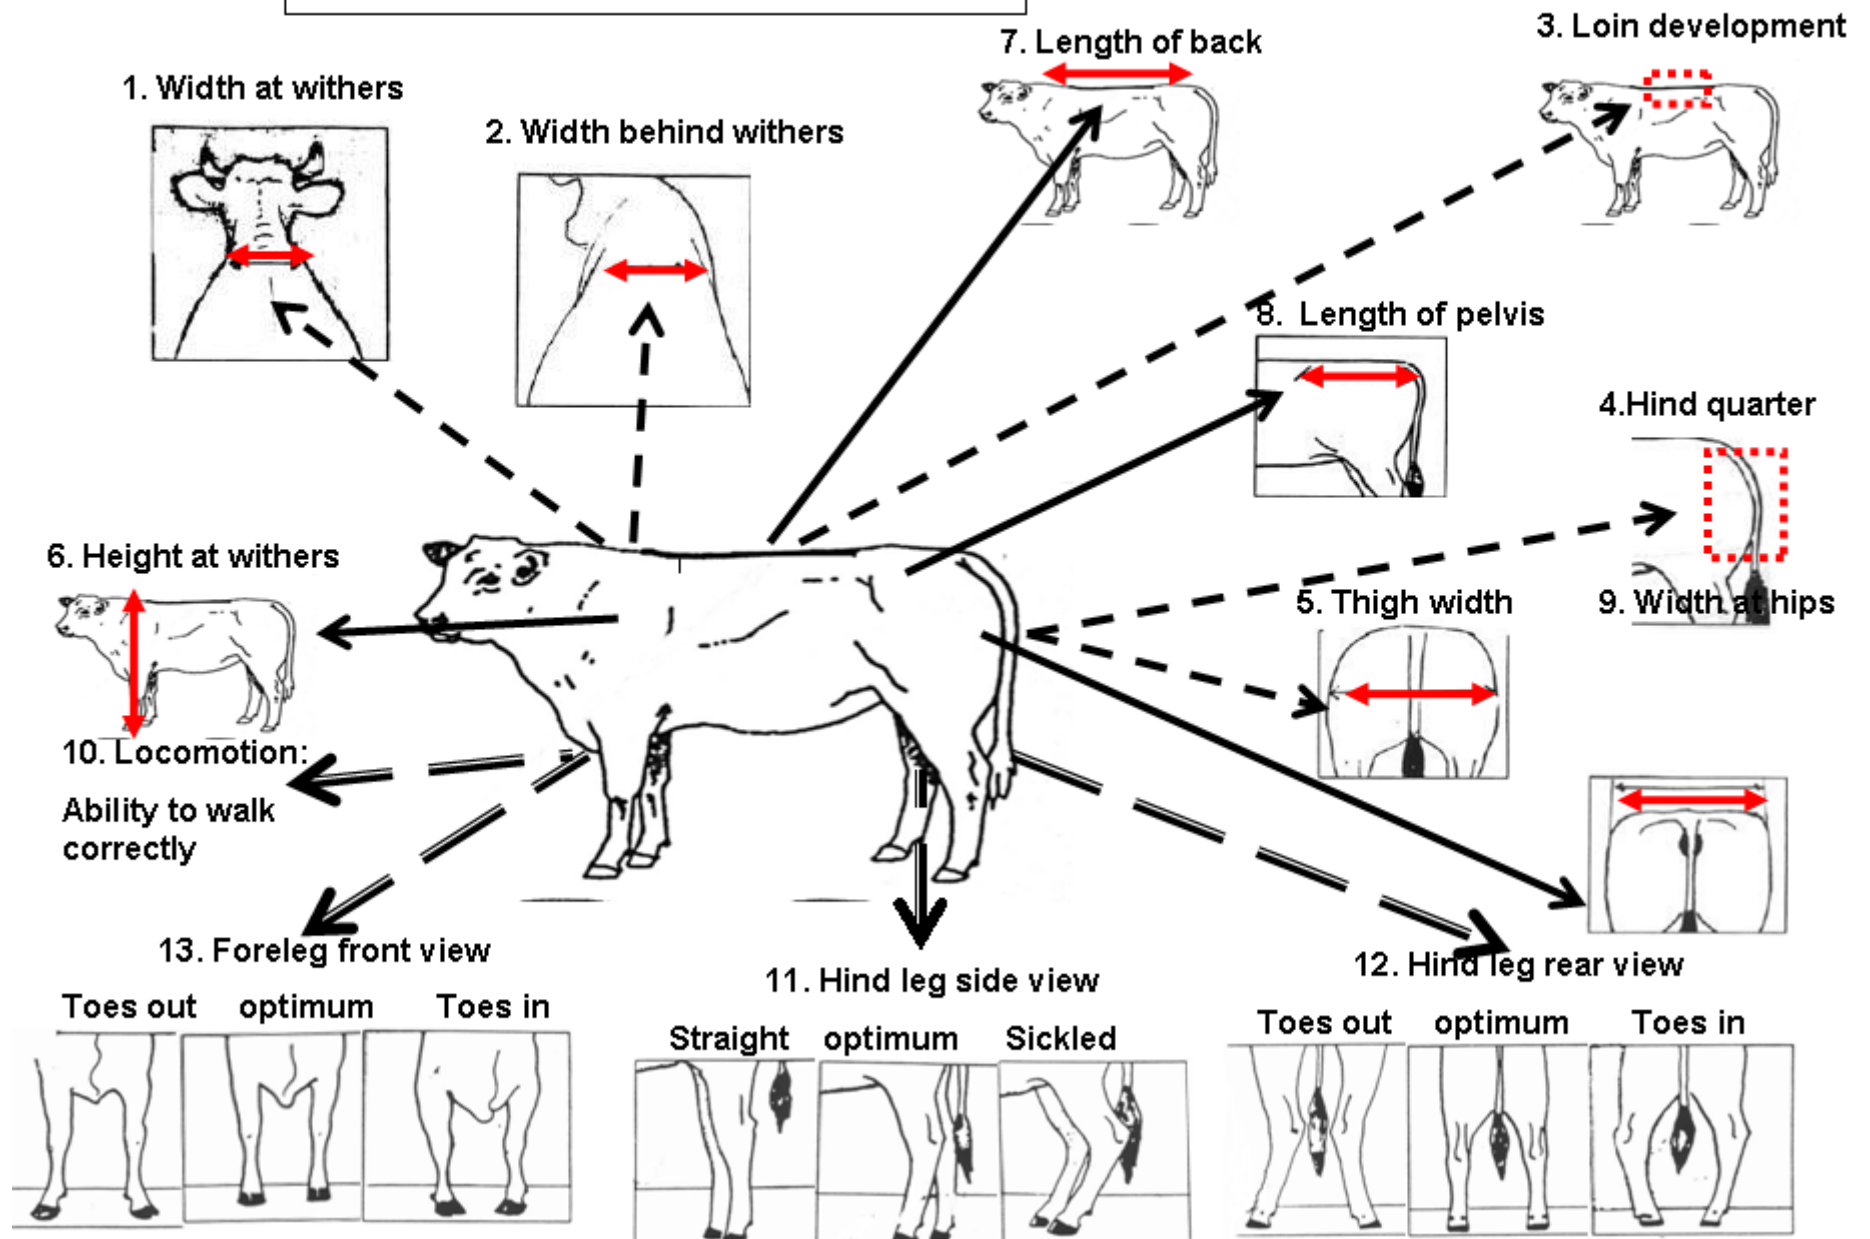

$$\text{Muscle} = 1 + 2 + 3^{(x2)} + 4 + 5$$

$$\text{Skeletal} = 6^{(x2)} + 7 + 8 + 9$$

$$\text{Functional} = 10 + 11 + 12 + 13$$