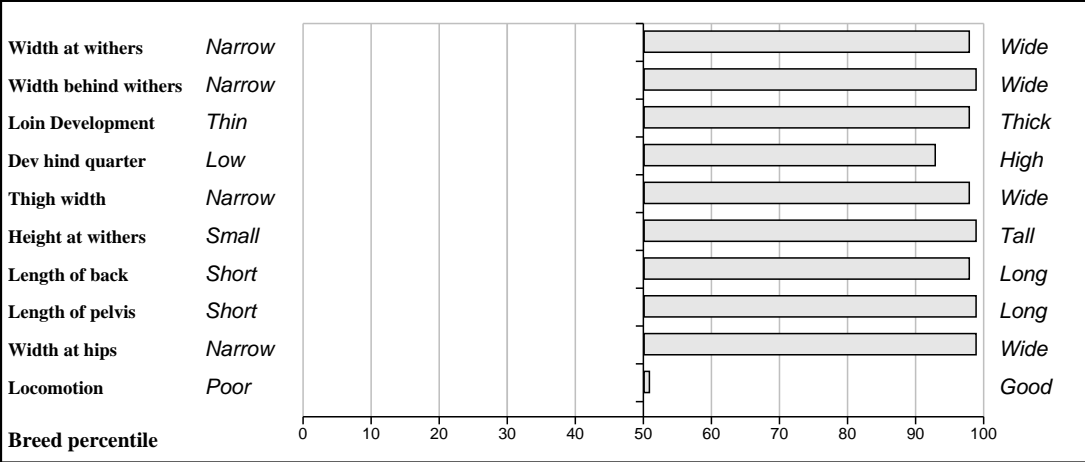

**Other Key Traits**

25%	★★	Calving Difficulty	6.2%	39%	Medium
97%	★★★★★	Gestation Length		50%	High
92%	★★★★★	Docility		43%	High

**GROW Linear Score Evaluation (Within-Breed Percentiles)**

Animal scored. Linear scores and weaning weights in evaluations