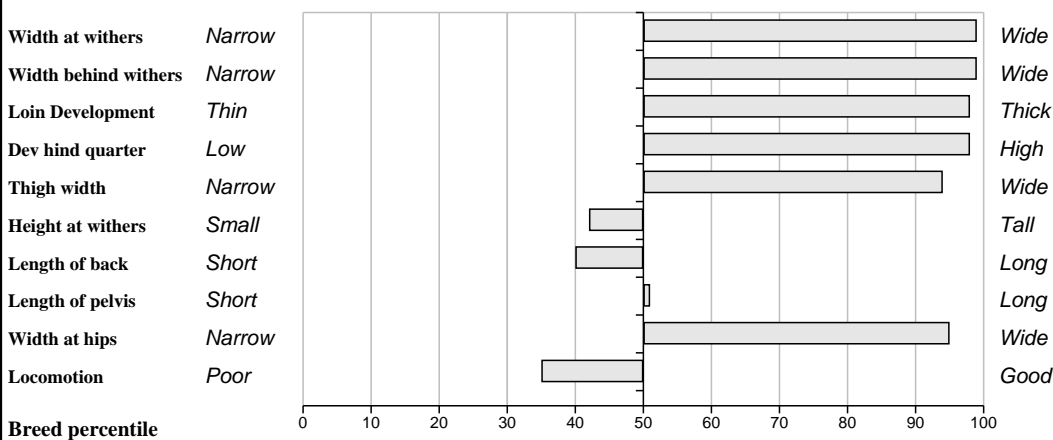

Lot 88 Crillaune Fulbert

Breed: Limousin

IE271666820125

DOB: 11-Sep-2010

Male

Owner: John Joseph Walsh - Derrygullinane Knockmore Ballina Co Mayo

Breeder: Patrick Kenny - Cunnagher Ross Castlebar Co Mayo

Sire: Wilodge Cerberus (WGE) SBV = €167 (41%)	Wilodge Tonka SBV = €134 (63%)	Oxygene
		Wilodge Meclairé
	Wilodge Priceless SBV = €103 (24%)	Broadmeadows Cannon
		Wilodge Littlegem
Dam: Clooney Quinn Trudy IE311369190494 SBV = €43 (34%)	Louxor SBV = €11 (93%)	Furioso
		Calypso
	0126 Osephine SBV = €96 (27%)	Incomparable
		Josephine

€uro-Star Indexes

% Rank	Star Rating (within breed)	Indexes & Traits	€uro-Value	Data Reliability	Relative Data Reliability Comment
95%	★★★★★	Suckler Beef Value (SBV)	€111	25%	Medium
98%	★★★★★	Weanling Export	€75	40%	High
94%	★★★★★	Beef Carcass	€101	32%	Medium
N/A	N/A	Daughter Fertility	N/A	0%	Too Low
87%	★★★★★	Daughter Milk	€35	16%	Medium
Other Key Traits					
N/A	N/A	Calving Difficulty		23%	Too Low
67%	★★★★	Gestation Length		18%	Medium
59%	★★★	Docility		38%	High

GROW Linear Score Evaluation (Within-Breed Percentiles)

Animal scored. Linear scores and weaning weights in evaluations