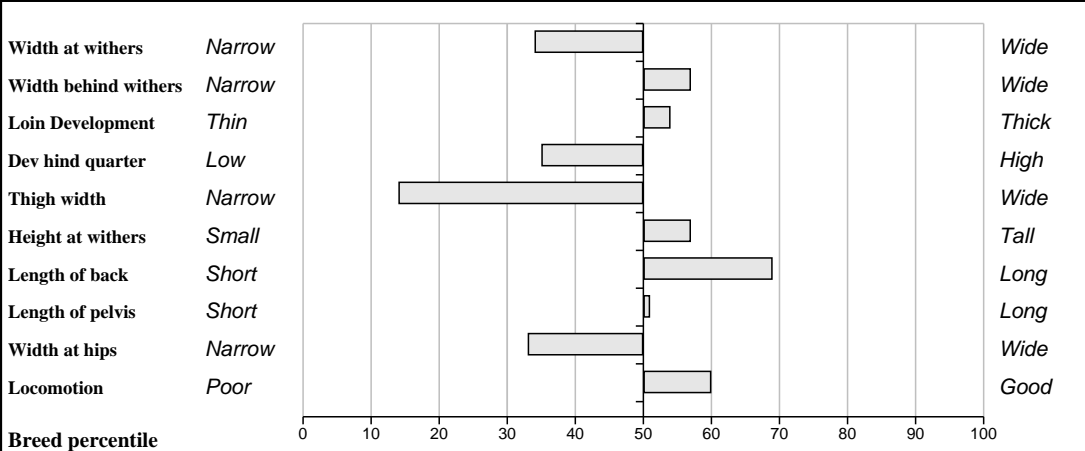

Lot 52 Glenlara Frank

Breed: Limousin

IE151259150793

DOB: 03-Jul-2010

Male

Owner: Kieran Noonan - Knockskehy Tullylease Charleville Co Cork

Breeder: John Keffe - Glenlara Newmarket Co Cork

Sire: Knockeenacurrig Bruce (IE151199840413) SBV = €81 (57%)	Nino	SBV = €83 (98%)	Jeunot
			Dura
	Knockeenacurrig Primrose	SBV = €69 (42%)	Moustic
			Dolmen Kachina
Dam: Mountnorth Bossy IE151474241001 SBV = €59 (25%)	Roundhill Spitfire Et	SBV = €73 (40%)	Hyper
			F539 Gracieuse
	Mountnorth Ulsie	SBV = €25 (36%)	Poster
			Mountnorth Laura

€uro-Star Indexes

% Rank	Star Rating (within breed)	Indexes & Traits	€uro-Value	Data Reliability	Relative Data Reliability Comment
61%	★★★★★	Suckler Beef Value (SBV)	€72	26%	Medium
65%	★★★★★	Weanling Export	€52	29%	Medium
52%	★★★	Beef Carcass	€73	32%	Medium
68%	★★★★★	Daughter Fertility	€8	5%	Medium
79%	★★★★★	Daughter Milk	€30	9%	Low
Other Key Traits					
10%	★	Calving Difficulty	7.3%	38%	Medium
84%	★★★★★	Gestation Length		8%	Low
59%	★★★	Docility		35%	Medium

GROW Linear Score Evaluation (Within-Breed Percentiles)

Animal scored. Linear scores and weaning weights in evaluations

BLUP Composites (Within Breed)