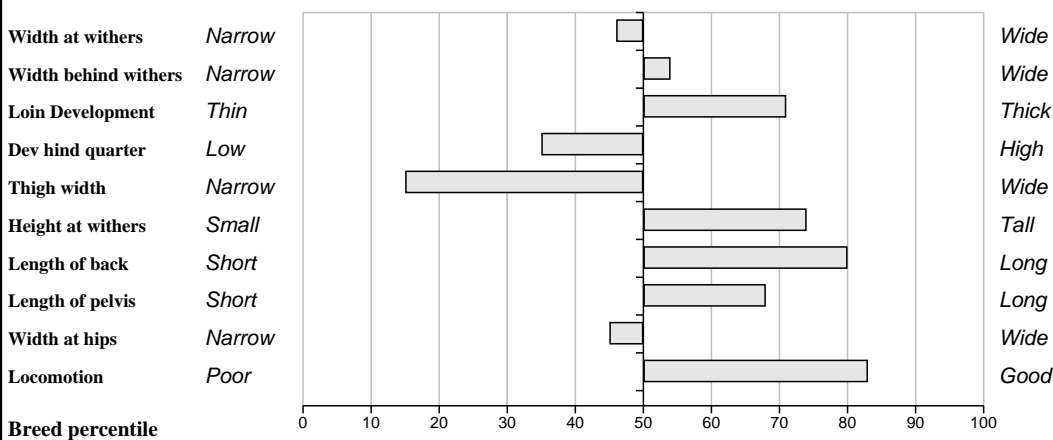

Lot 46 Whitefield Frank

Breed: Limousin

IE121264260527

DOB: 02-Jun-2010

Male

Owner: Basil Arnold - Mullaghdoe Killeshandra Co Cavan

Sire: Milbrook Tanko (TKO) SBV = €111 (97%)	Mas Du Clo	SBV = €65 (98%)	Bambino
			Cosette
	Milbrook Monique Et	SBV = €107 (63%)	Broadmeadows Cannon
			Milbrook Freda
Dam: Tara Nancy IECFRJ0012H SBV = €47 (39%)	Barnhill Harry	SBV = €59 (93%)	Talent
			Pelletstown Aideen
	Millpark Flamingo	SBV = €-4 (23%)	Grange Bourgeois
			Hibernian Regina

€uro-Star Indexes

% Rank	Star Rating (within breed)	Indexes & Traits	€uro-Value	Data Reliability	Relative Data Reliability Comment
74%	★★★★	Suckler Beef Value (SBV)	€82	37%	High
71%	★★★★	Weanling Export	€54	45%	High
63%	★★★★	Beef Carcass	€79	42%	High
89%	★★★★★	Daughter Fertility	€26	16%	Medium
38%	★★	Daughter Milk	€13	22%	Medium
Other Key Traits					
30%	★★	Calving Difficulty	6%	37%	Low
33%	★★	Gestation Length		30%	Medium
63%	★★★★	Docility		45%	High

GROW Linear Score Evaluation (Within-Breed Percentiles)

Animal scored. Linear scores and weaning weights in evaluations

BLUP Composites (Within Breed)