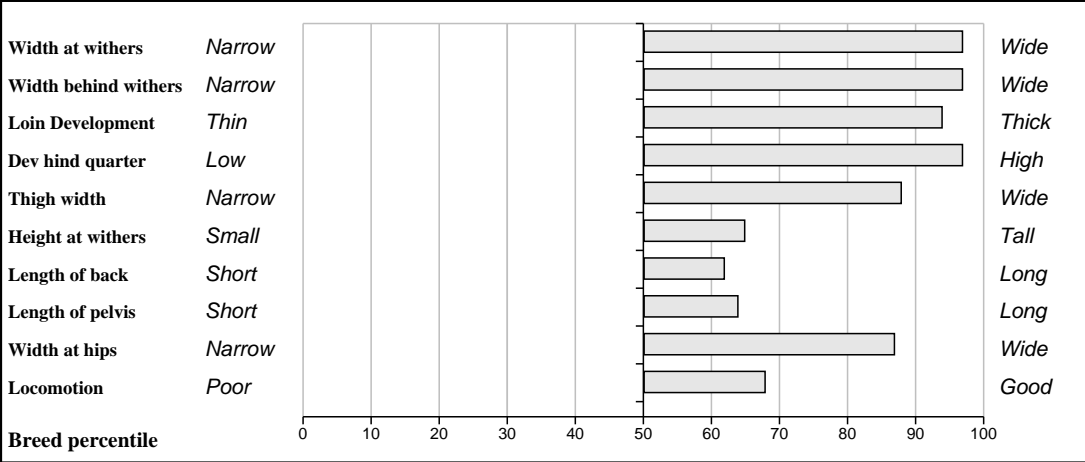

Lot 76 Millburn Fortune

Breed: Limousin

IE181698370606

DOB: 02-Sep-2010

Male

Owner: Richard&Eithne O'Beirn - Ardour Cloghans Hill Tuam Co Galway

Sire: Sympa (SYP) SBV = €145 (82%)	Octopus	SBV = €111 (39%)	Haricot
			Justine
	Operette	SBV = €88 (38%)	Genial
			Lavande
Dam: Sydney Rome IE311797550010 SBV = €97 (45%)	Dauphin	SBV = €76 (97%)	Romeo
			Ombrette
	Benbulben Lola	SBV = €97 (44%)	Barnhill Harry
			Duhallow Violet

€uro-Star Indexes

% Rank	Star Rating (within breed)	Indexes & Traits	€uro-Value	Data Reliability	Relative Data Reliability Comment
99%	★★★★★	Suckler Beef Value (SBV)	€134	36%	High
99%	★★★★★	Weanling Export	€95	45%	High
98%	★★★★★	Beef Carcass	€111	40%	High
87%	★★★★★	Daughter Fertility	€24	6%	Medium
42%	★★★	Daughter Milk	€14	20%	Medium
Other Key Traits					
79%	★★★★	Calving Difficulty	4.2%	43%	High
74%	★★★★	Gestation Length		28%	Medium
59%	★★★	Docility		46%	High

GROW Linear Score Evaluation (Within-Breed Percentiles)

Animal scored. Linear scores and weaning weights in evaluations

BLUP Composites (Within Breed)