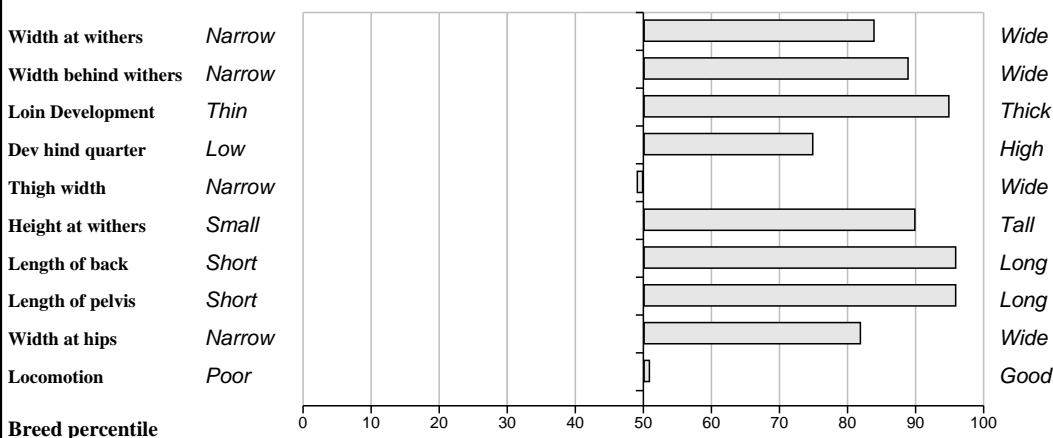

Lot 23 Ardlea Fielding

Breed: Limousin

IE221064560948

DOB: 17-Apr-2010

Male

Owner: Daniel Tynan - Beechhill Farm Doon Mountrath Co Laois

Sire: Vison (VZN) SBV = €79 (78%)	Nino SBV = €72 (32%)	Lino
	Ritournell SBV = €77 (33%)	Justice
Dam: Elite Arleen (Et) IE221062740493 SBV = €134 (39%)	Grahams Samson SBV = €106 (86%)	Nectar
	Ardlea Rita SBV = €131 (57%)	Nostalgie
		Jersey
		Lisette
		Ideal 23
		Ballynerrin Maud

€uro-Star Indexes

% Rank	Star Rating (within breed)	Indexes & Traits	€uro-Value	Data Reliability	Relative Data Reliability Comment
99%	★★★★★	Suckler Beef Value (SBV)	€133	34%	High
96%	★★★★★	Weanling Export	€71	43%	High
98%	★★★★★	Beef Carcass	€111	40%	High
56%	★★★	Daughter Fertility	€0	4%	Low
96%	★★★★★	Daughter Milk	€48	13%	Medium
Other Key Traits					
43%	★★★	Calving Difficulty	5.5%	41%	Medium
78%	★★★★	Gestation Length		26%	Medium
68%	★★★★	Docility		45%	High

GROW Linear Score Evaluation (Within-Breed Percentiles)

Animal scored. Linear scores and weaning weights in evaluations

BLUP Composites (Within Breed)