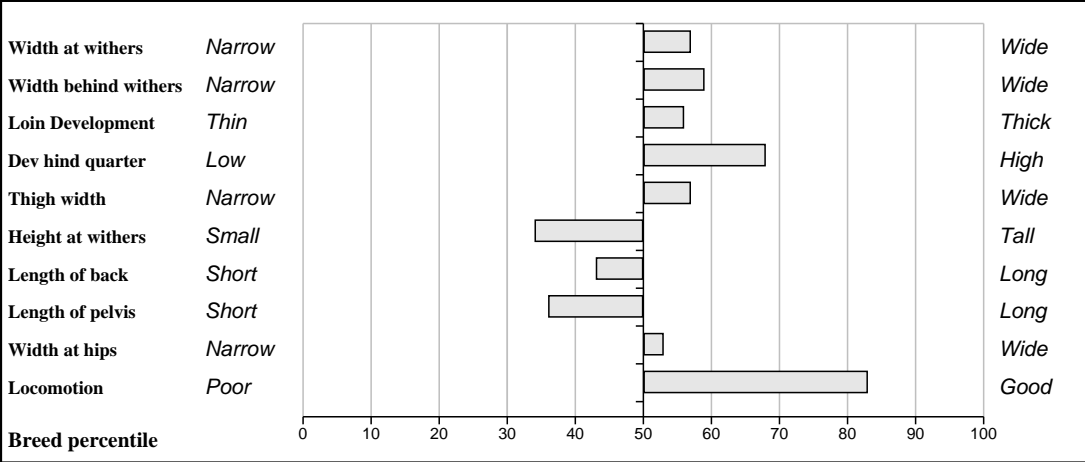

Lot 47 Sallyfield Fintan

Breed: Limousin

IE231278050095

DOB: 15-Jun-2010

Male

Owner: Paul Beirne - Sallyfield Gortvagh Co Leitrim

Sire: Lino (LNO) SBV = €70 (96%)	Galopin	SBV = €29 (31%)	As De Pic
			Naive
	Allumette	SBV = €61 (32%)	Riquet
			Seduisante
Dam: Ohill Delta IE231343490221 SBV = €55 (35%)	Nenuphar	SBV = €29 (95%)	Leo
			Giroflee
	Ohill Sarah	SBV = €78 (38%)	Barnhill Harry
			Ohill Kate

Parental Average Euro-Star Indexes

% Rank	Star Rating (within breed)	Indexes & Traits	€uro-Value	Data Reliability	Relative Data Reliability Comment
44%	★★★	Suckler Beef Value (SBV)	€62	31%	Medium
36%	★★	Weanling Export	€44	30%	Medium
63%	★★★★	Beef Carcass	€79	30%	Medium
9%	★	Daughter Fertility	€-39	23%	High
55%	★★★	Daughter Milk	€19	26%	High
Other Key Traits					
27%	★★	Calving Difficulty	6.1%	36%	Low
2%	★	Gestation Length		31%	High
43%	★★★	Docility		31%	Medium

Parental Average GROW Traits (Within-Breed Percentiles)
Animal scored. Scores or weaning weights not eligible for evaluation

BLUP Composites (Within Breed)