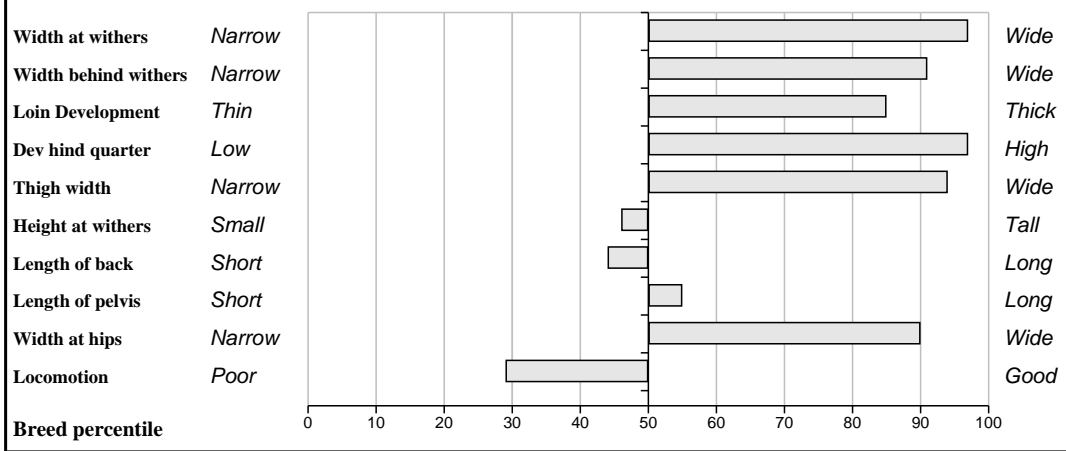

Lot 56 Groe Elsey

Breed: Limousin

IE181955460186

DOB: 21-Dec-2009

Female

Owner: Pat J Kenny - Mullaghmore Moylough Ballinasloe Co Galway

Sire: Rocky (ROX) SBV = €120 (98%)	Jacot	SBV = €120 (28%)	Dauphin
			Violette
	Gloire	SBV = €67 (26%)	Eldorado
			Banane
Dam: Loran Rose IE331292680010 SBV = €56 (38%)	F035 Jasmin	SBV = €75 (64%)	Horion
			Giroflee
	Cullohill Joan	SBV = €25 (36%)	Lumbylaw Bacardi
			Cullohill Clare

€uro-Star Indexes

% Rank	Star Rating (within breed)	Indexes & Traits	€uro-Value	Data Reliability	Relative Data Reliability Comment
84%	★★★★★	Suckler Beef Value (SBV)	€95	38%	High
85%	★★★★★	Weanling Export	€61	45%	High
83%	★★★★★	Beef Carcass	€95	41%	High
79%	★★★★	Daughter Fertility	€11	22%	High
92%	★★★★★	Daughter Milk	€42	27%	High
Other Key Traits					
12%	★	Maternal Calving Diff	7%	36%	High
38%	★★	Gestation Length		26%	Medium
72%	★★★★	Docility		45%	High

GROW Linear Score Evaluation (Within-Breed Percentiles)
Animal scored. Linear scores and weaning weights in evaluations

BLUP Composites (Within Breed)