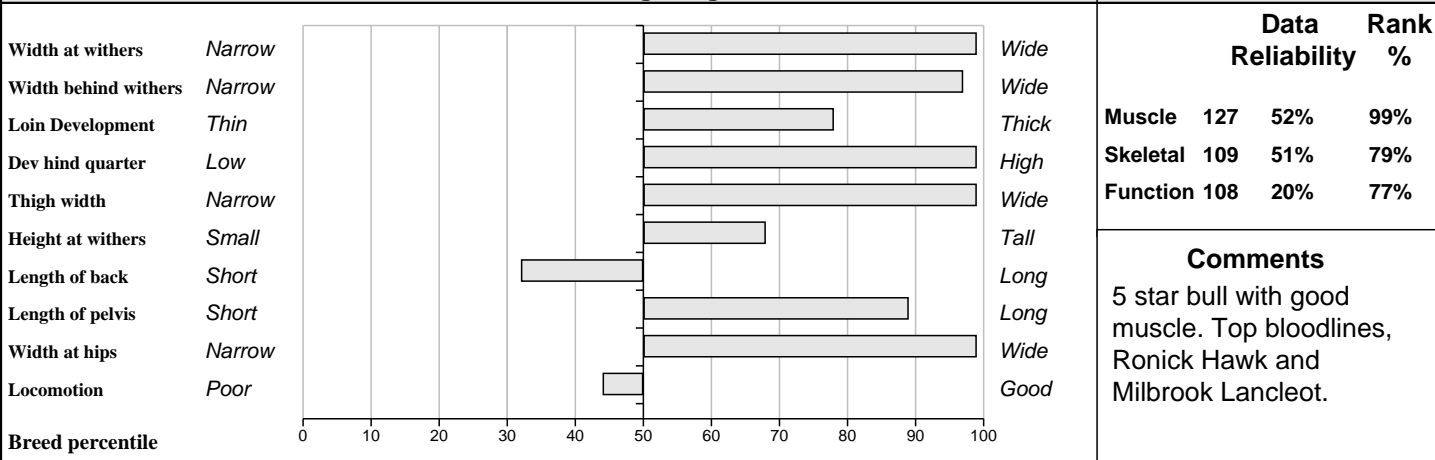

Lot 48 Vallemount Fred **Breed: Limousin**
IE121419630446 **DOB: 12-Mar-2010** **Male**
Owner: Francis Brady - Vallemount House Ricehill Crossdoney Co Cavan

Sire: Honeylodge Bolero (IE121254450178) SBV = €82 (53%)	Ronick Hawk	SBV = €120 (90%)	Broadmeadows Cannon
			Ronick Esther
	Honeylodge Valie	SBV = €35 (38%)	Pelletstown Pompernel Et
			Aheybridge Helen
Dam: Vallemount Vanity IE121419640257 SBV = €68 (36%)	Milbrook Lancelot	SBV = €67 (75%)	Broadmeadows Cannon
			Milbrook Florence
	Vallemount Rita	SBV = €29 (45%)	Hortensia
		Shanbo Dawn	

€uro-Star Indexes

% Rank	Star Rating (within breed)	Indexes & Traits	€uro-Value	Data Reliability	Relative Data Reliability Comment
94%	★★★★★	Suckler Beef Value (SBV)	€113	29%	Medium
94%	★★★★★	Weanling Export	€68	40%	High
90%	★★★★★	Beef Carcass	€101	34%	Medium
58%	★★★	Daughter Fertility	€-4	3%	Low
65%	★★★★	Daughter Milk	€24	12%	Medium
Other Key Traits					
61%	★★★★	Calving Difficulty	4.9%	40%	Medium
67%	★★★★	Gestation Length		14%	Medium
30%	★★	Docility		42%	High

GROW Linear Score Evaluation (Within-Breed Percentiles)
Animal scored. Linear scores and weaning weights in evaluations