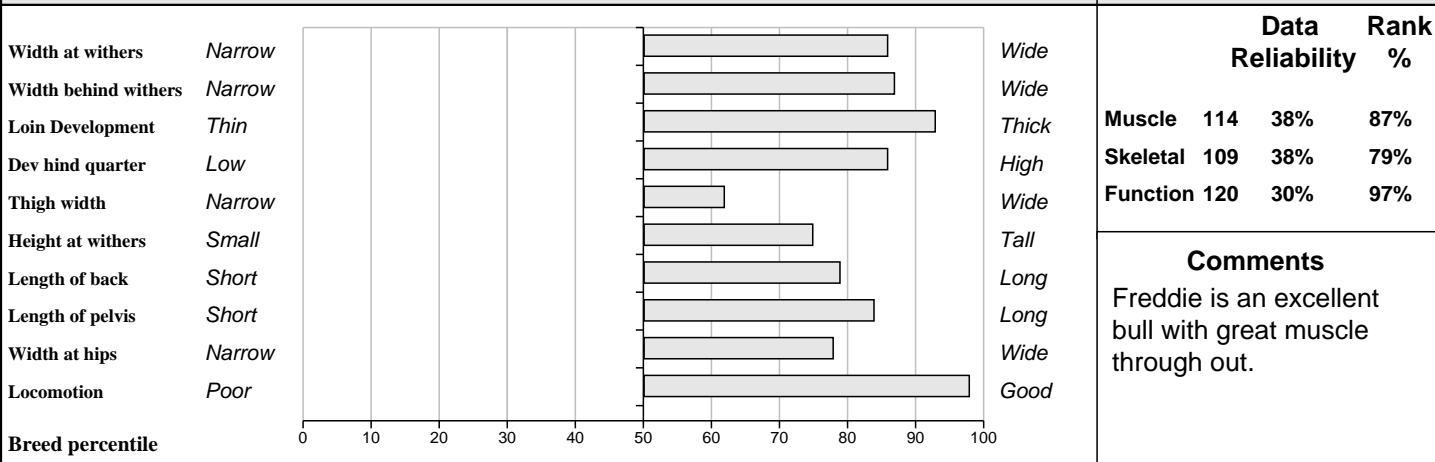

Lot 51 Drombanny Freddie **Breed: Limousin**
IE241262850148 **DOB: 07-Apr-2010** **Male**
Owner: Patrick Sheahan - Drombanna Limerick Co Limerick

Sire: Mas Du Clo (MUC) SBV = €80 (97%)	Bambino SBV = €65 (37%)	Ultimatum
		Souriante
	Cosette SBV = €77 (28%)	Tilleul
		Lancette
Dam: Drombanny Buttercup IE241262860116 SBV = €82 (29%)	Shire Milton SBV = €88 (79%)	Gains
		Colombe
	Ballysorrell Margaret SBV = €49 (32%)	Espoir
		Ballysorrell Hazel

Parental Average Euro-Star Indexes

% Rank	Star Rating (within breed)	Indexes & Traits	€uro-Value	Data Reliability	Relative Data Reliability Comment
68%	★★★★	Suckler Beef Value (SBV)	€81	32%	Medium
86%	★★★★★	Weanling Export	€62	34%	Medium
73%	★★★★	Beef Carcass	€89	34%	Medium
61%	★★★★	Daughter Fertility	€-2	18%	High
41%	★★★	Daughter Milk	€15	26%	High
Other Key Traits					
29%	★★	Calving Difficulty	6%	33%	Low
34%	★★	Gestation Length		31%	Medium
93%	★★★★★	Docility		36%	Medium

Parental Average GROW Traits (Within-Breed Percentiles)
Animal not scored. **BLUP Composites (Within Breed)**