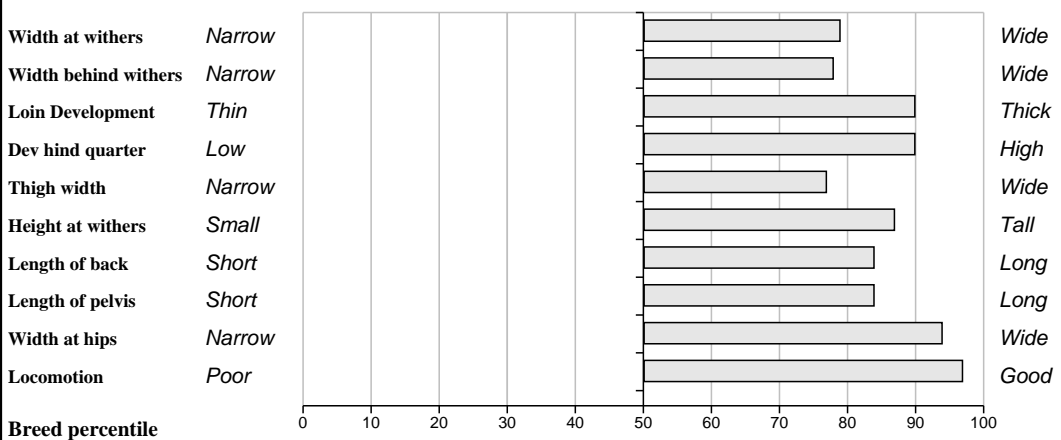

Lot 36 Forthbrown Eoin

Breed: Limousin

IE181913130169

DOB: 24-Dec-2009

Male

Owner: Michael Cunnane - Forte Brown Lavally Tuam Co Galway

Sire: Wilodge Vantastic (VTI) SBV = €144 (69%)	Wilodge Tonka SBV = €90 (52%)	Oxygene
		Wilodge Meclair
	Ravenelle SBV = €111 (28%)	Jersey
		Isabelle
Dam: Forthbrown Annie IE181913190117 SBV = €39 (31%)	Ferry SBV = €42 (97%)	As De Pic
		Verveine
	Lisahane Picture SBV = €40 (28%)	Gleanasmole Knight
		Lisahane Kingdom (W)

Parental Average Euro-Star Indexes

% Rank	Star Rating (within breed)	Indexes & Traits	€uro-Value	Data Reliability	Relative Data Reliability Comment
70%	★★★★	Suckler Beef Value (SBV)	€83	26%	Medium
86%	★★★★★	Weanling Export	€62	28%	Medium
96%	★★★★★	Beef Carcass	€110	26%	Medium
18%	★	Daughter Fertility	€-31	6%	Medium
20%	★★	Daughter Milk	€6	13%	Medium
Other Key Traits					
1%	★	Calving Difficulty	10.5%	39%	Medium
83%	★★★★★	Gestation Length		24%	Medium
88%	★★★★★	Docility		29%	Medium

Parental Average GROW Traits (Within-Breed Percentiles)
Animal not scored.

BLUP Composites (Within Breed)