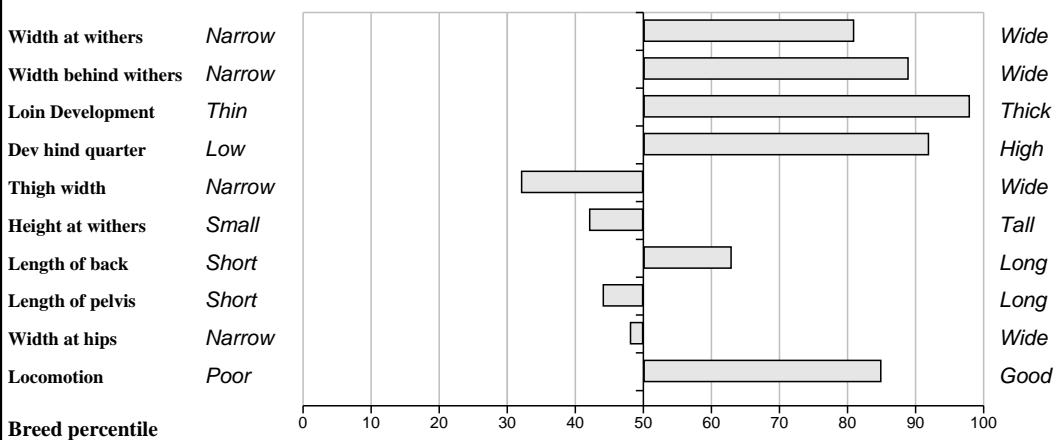

Lot 26 Moloskey Eskmo Et

Breed: Limousin

IE131477830589

DOB: 01-Nov-2009

Male

Owner: Brendan Clancy - Moloskey House Mullagh Ennis Co Clare

Sire: Ampertaine Abracadabra (AIA) SBV = €107 (62%)	Sympa SBV = €153 (75%)	Octopus Operette
	Ampertaine Penny SBV = €33 (26%)	Muscular Ampertaine Hannah
Dam: Moloskey A392 IE131477850392 SBV = €98 (40%)	Mas Du Clo SBV = €80 (97%)	Bambino Cosette
	Moloskey Nical SBV = €91 (53%)	Geant Knockerra Hannah

€uro-Star Indexes

% Rank	Star Rating (within breed)	Indexes & Traits	€uro-Value	Data Reliability	Relative Data Reliability Comment
64%	★★★★	Suckler Beef Value (SBV)	€78	29%	Medium
55%	★★★	Weanling Export	€49	40%	High
54%	★★★	Beef Carcass	€79	34%	Medium
80%	★★★★★	Daughter Fertility	€12	6%	Medium
62%	★★★★	Daughter Milk	€23	11%	Low
Other Key Traits					
N/A	N/A	Calving Difficulty		28%	Too Low
38%	★★	Gestation Length		24%	Medium
98%	★★★★★	Docility		43%	High

GROW Linear Score Evaluation (Within-Breed Percentiles)

Animal scored. Linear scores and weaning weights in evaluations

BLUP Composites (Within Breed)