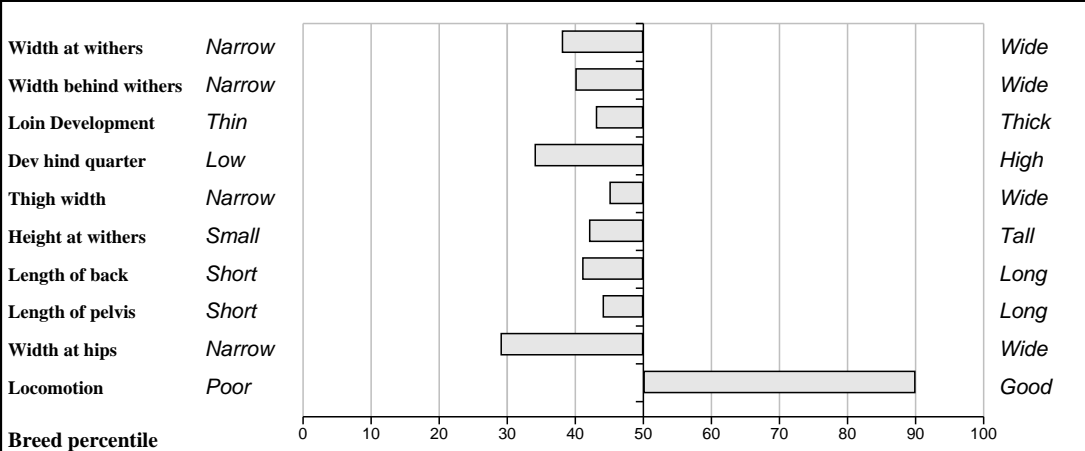

Lot 28 Ammaghmore Earl **Breed: Limousin**

IE271233750152 **DOB: 02-Nov-2009** **Male**

Owner: Sean Garrett - Annaghmore Ballycastle Co Mayo

Sire: Goldies Terence (GTZ) SBV = €131 (52%)	Ideal 23	SBV = €134 (91%)	Flasch
	Emue	SBV = €174 (22%)	Disette
Dam: Ammaghmore Crystal IE271233710132 SBV = €62 (36%)	Farfelu	SBV = €72 (91%)	Bilbao
	Ammaghmore Terena	SBV = €59 (37%)	Vadius
			Sirene
			Litron
			Brownhill Patricia

€uro-Star Indexes

% Rank	Star Rating (within breed)	Indexes & Traits	€uro-Value	Data Reliability	Relative Data Reliability Comment
80%	★★★★★	Suckler Beef Value (SBV)	€91	27%	Medium
68%	★★★★	Weanling Export	€54	38%	High
70%	★★★★	Beef Carcass	€87	32%	Medium
72%	★★★★	Daughter Fertility	€6	10%	Medium
69%	★★★★	Daughter Milk	€25	16%	Medium
Other Key Traits					
51%	★★★	Calving Difficulty	5.2%	29%	Low
60%	★★★	Gestation Length		19%	Medium
76%	★★★★	Docility		40%	Medium

GROW Linear Score Evaluation (Within-Breed Percentiles)
Animal scored. Linear scores and weaning weights in evaluations

BLUP Composites (Within Breed)