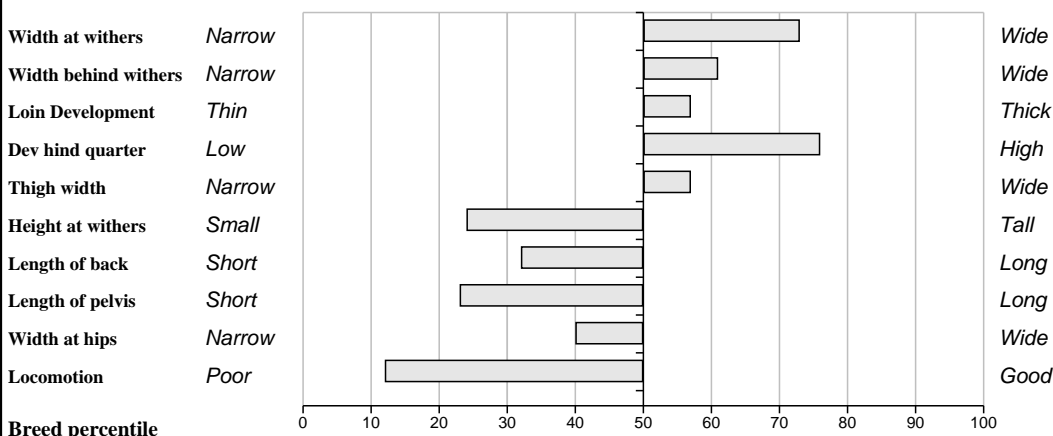

Lot 2 Drumcong Evan

Breed: Limousin

IE231203840152

DOB: 25-Jun-2009

Male

Owner: Ms Mary Tarpey - Carrow Elphin Castlerea Co Roscommon

Breeder: Sean Mckiernan - Druminagh Drumcong Carrick-On-Shannon Co Leitrim

Sire: Rocky (ROX) SBV = €120 (98%)	Jacot	SBV = €120 (28%)	Dauphin
	Gloire	SBV = €67 (26%)	Violette
Dam: Drumcong Toya IE231203890090 SBV = €54 (29%)	Derg Alan	SBV = €63 (93%)	Eldorado
	Newbeech Regina	SBV = €42 (28%)	Banane
			Lunik
			Castle Lola
			Barnhill Lincoln
			Gregmore Irene

Parental Average Euro-Star Indexes

% Rank	Star Rating (within breed)	Indexes & Traits	€uro-Value	Data Reliability	Relative Data Reliability Comment
76%	★★★★	Suckler Beef Value (SBV)	€87	32%	Medium
88%	★★★★★	Weanling Export	€63	33%	Medium
76%	★★★★	Beef Carcass	€90	33%	Medium
91%	★★★★★	Daughter Fertility	€25	27%	High
56%	★★★	Daughter Milk	€20	29%	High
Other Key Traits					
8%	★	Calving Difficulty	7.5%	34%	Low
12%	★	Gestation Length		31%	Medium
49%	★★★	Docility		33%	Medium

Parental Average GROW Traits (Within-Breed Percentiles)

Animal not scored.

BLUP Composites (Within Breed)