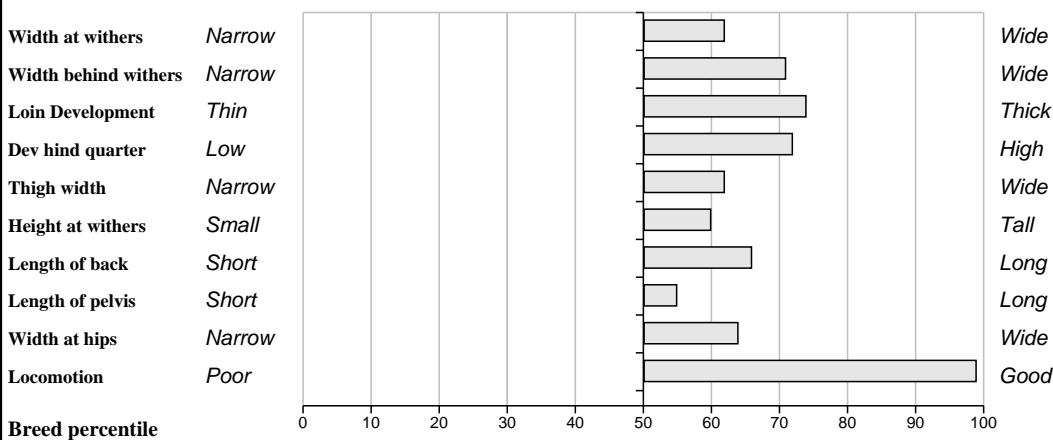

Lot 42 Fortwilliam Freddie

Breed: Limousin

IE191252321462

DOB: 06-Jan-2010

Male

Owner: William Brassil - Fortwilliam Ardfert Co Kerry

Sire: Wilodge Tonka (WTA) SBV = €90 (52%)	Oxygene SBV = €72 (19%)	Janvier Isocele
	Wilodge Meclaira SBV = €76 (20%)	Brontemoor Ilkley Newsham Eclaira
Dam: Shannon Becky IE191045130334 SBV = €73 (31%)	Pacha 19 SBV = €94 (91%)	Lino Ingenue
	Shannon Violet SBV = €50 (40%)	Nenuphar F082 Inouie

Parental Average Euro-Star Indexes

% Rank	Star Rating (within breed)	Indexes & Traits	€uro-Value	Data Reliability	Relative Data Reliability Comment
76%	★★★★	Suckler Beef Value (SBV)	€87	22%	Low
80%	★★★★★	Weanling Export	€58	23%	Low
86%	★★★★★	Beef Carcass	€98	20%	Low
N/A	N/A	Daughter Fertility	N/A	0%	Too Low
1%	★	Daughter Milk	€-20	12%	Medium
Other Key Traits					
31%	★★	Calving Difficulty	5.9%	39%	Medium
38%	★★	Gestation Length		20%	Medium
97%	★★★★★	Docility		23%	Medium

Parental Average GROW Traits (Within-Breed Percentiles)
Animal not scored.

BLUP Composites (Within Breed)