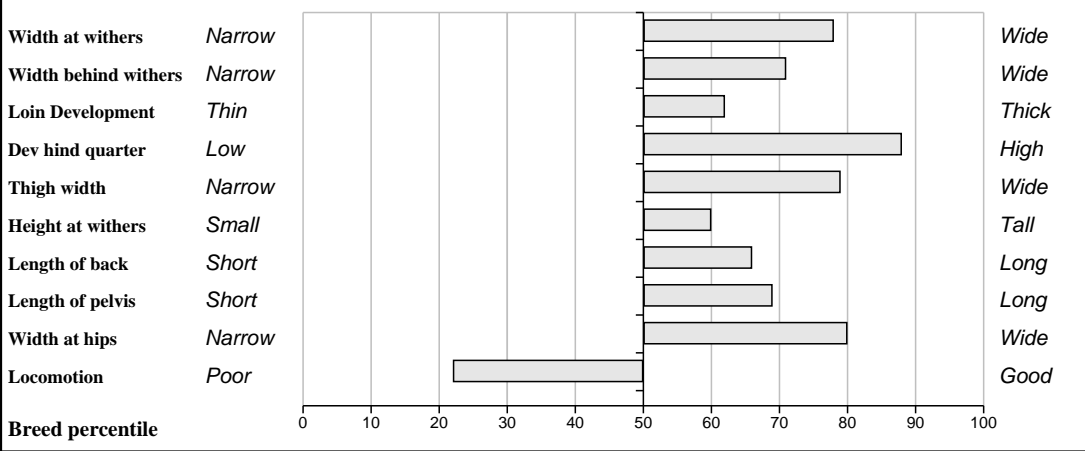

Lot 55 Kilskeagh Ellen

Breed: Limousin

IE181460790121

DOB: 24-Jul-2009

Female

Owner: Patrick Gill - Kilskeagh Athenry Co Galway

Sire: Rocky (ROX) SBV = €120 (98%)	Jacot	SBV = €120 (28%)	Dauphin
			Violette
	Gloire	SBV = €67 (26%)	Eldorado
			Banane
Dam: Kilskeagh Breda IE181460720065 SBV = €73 (32%)	Lino	SBV = €80 (96%)	Galopin
			Allumette
	Kilskeagh Valerie	SBV = €71 (18%)	Kilskeagh Sam
			Clonadrum Posy

Parental Average Euro-Star Indexes

% Rank	Star Rating (within breed)	Indexes & Traits	€uro-Value	Data Reliability	Relative Data Reliability Comment
85%	★★★★★	Suckler Beef Value (SBV)	€96	31%	Medium
83%	★★★★★	Weanling Export	€60	30%	Medium
92%	★★★★★	Beef Carcass	€104	30%	Medium
64%	★★★★	Daughter Fertility	€1	22%	High
72%	★★★★	Daughter Milk	€27	26%	High
Other Key Traits					
63%	★★★★	Maternal Calving Diff	6%	32%	High
5%	★	Gestation Length		32%	High
59%	★★★	Docility		31%	Medium

Parental Average GROW Traits (Within-Breed Percentiles)
Animal scored. Scores or weaning weights not eligible for evaluation

BLUP Composites (Within Breed)