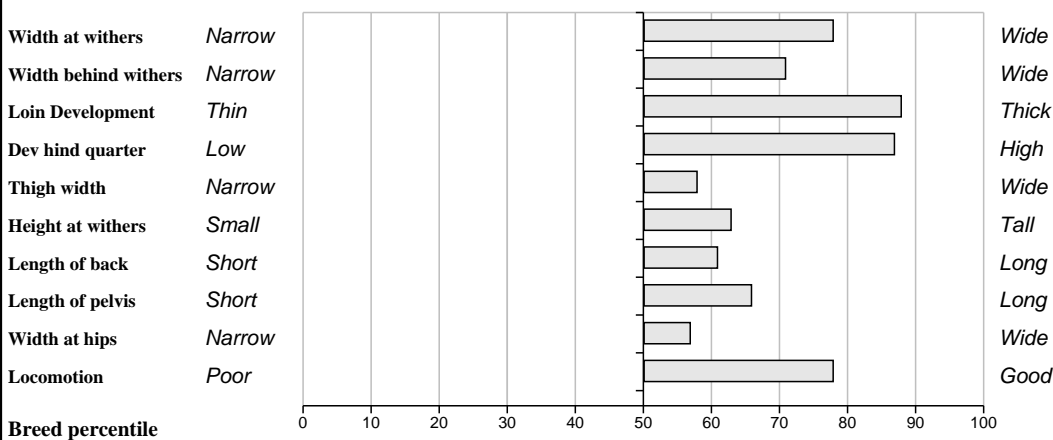

Lot 20 Feughmaxwell Earl

Breed: Limousin

IE121136520455

DOB: 05-Oct-2009

Male

Owner: Sean Brady - Feaughmaxwell Belturbet Co Cavan

Sire: Ampertaine Abracadabra (AIA) SBV = €107 (62%)	Sympa SBV = €153 (75%)	Octopus Operette
	Ampertaine Penny SBV = €33 (26%)	Muscular Ampertaine Hannah
Dam: Feughmaxwell Anne IE121136560310 SBV = €49 (33%)	Mas Du Clo SBV = €80 (97%)	Bambino Cosette
	Feughmaxwell May SBV = €19 (36%)	Grange Balerno Keenaghan Imp

Parental Average Euro-Star Indexes

% Rank	Star Rating (within breed)	Indexes & Traits	€uro-Value	Data Reliability	Relative Data Reliability Comment
65%	★★★★	Suckler Beef Value (SBV)	€79	25%	Medium
68%	★★★★	Weanling Export	€54	27%	Medium
55%	★★★	Beef Carcass	€80	24%	Low
56%	★★★	Daughter Fertility	€-4	6%	Medium
68%	★★★★	Daughter Milk	€25	12%	Medium
Other Key Traits					
81%	★★★★★	Calving Difficulty	4.1%	31%	Low
53%	★★★	Gestation Length		28%	Medium
93%	★★★★★	Docility		28%	Medium

Parental Average GROW Traits (Within-Breed Percentiles)
Animal not scored.

BLUP Composites (Within Breed)