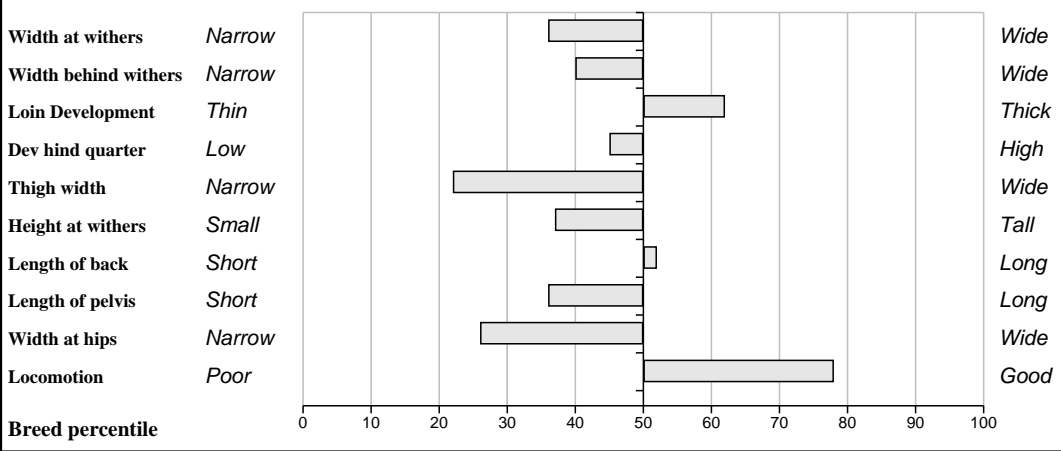

Lot 23 Lisangeeragh Enda

Breed: Limousin

IE181851020154

DOB: 15-Oct-2009

Male

Owner: Des Joyce - Strangefort Williamstown Co Galway

Sire: Boyounagh Charlie (IE181839070303) SBV = €86 (34%)	Mas Du Clo SBV = €80 (97%)	Bambino Cosette
	Paradise Urszula SBV = €71 (36%)	Malibu Paradise Polly
Dam: Newtown Caroline IE231230670390 SBV = €41 (36%)	Nenuphar SBV = €63 (94%)	Leo Giroflee
	Reask Mona SBV = €41 (36%)	Reask King Reask Grisilia

Parental Average Euro-Star Indexes

% Rank	Star Rating (within breed)	Indexes & Traits	€uro-Value	Data Reliability	Relative Data Reliability Comment
N/A	N/A	Suckler Beef Value (SBV)	N/A	18%	Too Low
42%	★ ★ ★	Weanling Export	€45	19%	Low
59%	★ ★ ★	Beef Carcass	€82	19%	Low
29%	★ ★	Daughter Fertility	€-21	5%	Low
20%	★ ★	Daughter Milk	€6	13%	Medium
Other Key Traits					
N/A	N/A	Calving Difficulty		22%	Too Low
31%	★ ★	Gestation Length		15%	Medium
80%	★ ★ ★ ★ ★	Docility		20%	Low

Parental Average GROW Traits (Within-Breed Percentiles)
Animal not scored.

BLUP Composites (Within Breed)