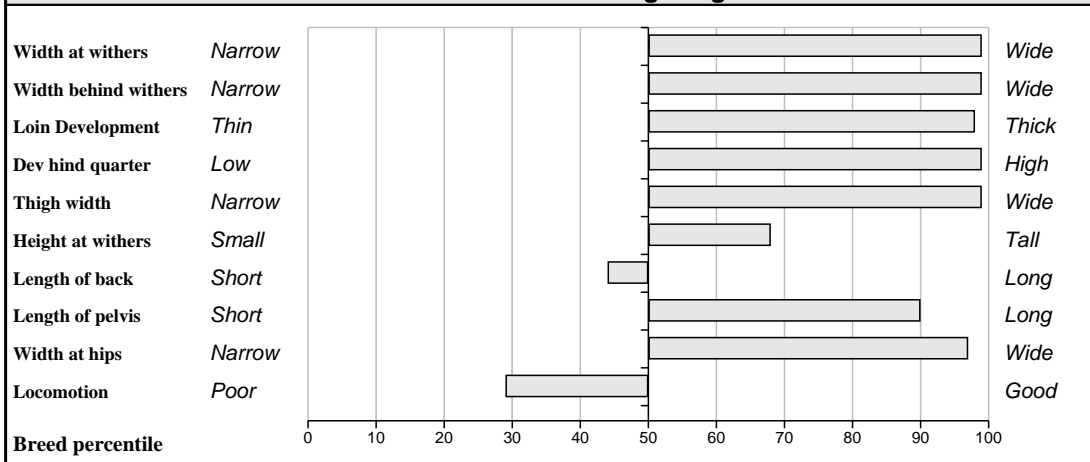

Lot 54 Kilskeagh Elaine

Breed: Limousin

IE181460790113

DOB: 07-Mar-2009

Female

Owner: Patrick Gill - Kilskeagh Athenry Co Galway

Sire: Sauvignon (SVG) SBV = €126 (66%)	Mexicain	SBV = €82 (32%)	Galopin
			Allumette
	Manon	SBV = €90 (48%)	Tarvis
			Etincelle
Dam: Kilskeagh Bernie IE181460790063 SBV = €100 (35%)	Highlander	SBV = €89 (98%)	Villy
			Baronne
	Kilskeagh Treacy	SBV = €104 (39%)	Eleazar
			Loughaderra Mandy

€uro-Star Indexes

% Rank	Star Rating (within breed)	Indexes & Traits	€uro-Value	Data Reliability	Relative Data Reliability Comment
97%	★★★★★	Suckler Beef Value (SBV)	€124	32%	Medium
95%	★★★★★	Weanling Export	€70	44%	High
94%	★★★★★	Beef Carcass	€106	36%	High
90%	★★★★★	Daughter Fertility	€24	2%	Low
89%	★★★★★	Daughter Milk	€39	12%	Medium
Other Key Traits					
90%	★★★★★	Maternal Calving Diff	5%	26%	High
48%	★★★	Gestation Length		21%	Medium
97%	★★★★★	Docility		42%	High

GROW Linear Score Evaluation (Within-Breed Percentiles)
Animal scored. Linear scores and weaning weights in evaluations

BLUP Composites (Within Breed)