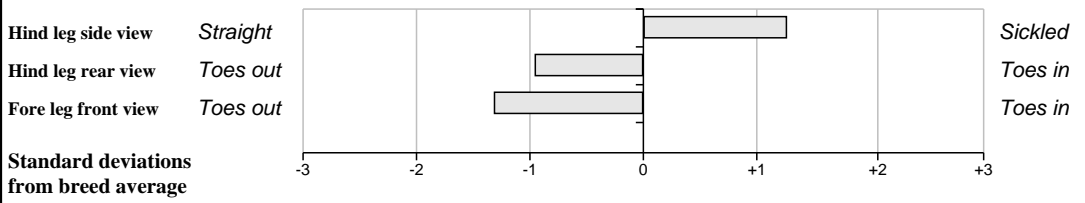

Comments

Feet and Leg Descriptions

Lot 56 Groe Elsey

Breed: Limousin

IE181955460186

DOB: 21-Dec-2009

Female

Owner: Pat J Kenny - Mullaghmore Moylough Ballinasloe Co Galway