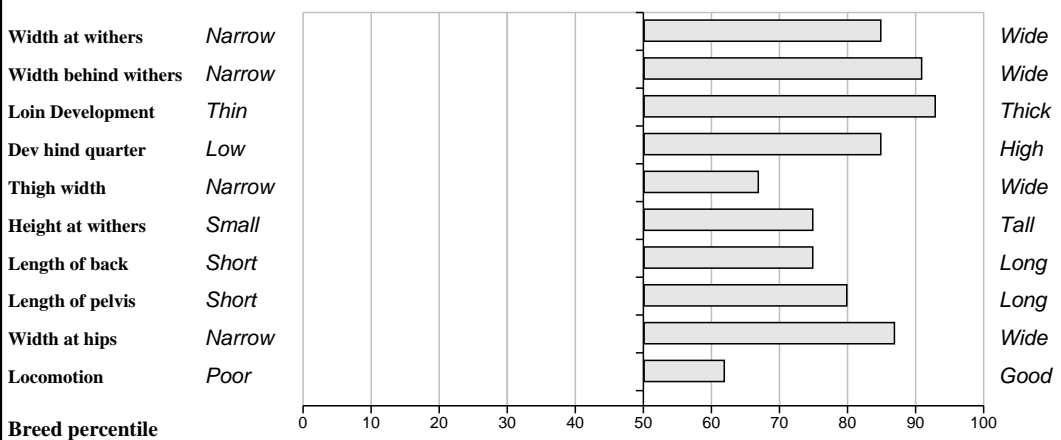

Lot 45 Brookland Flash

Breed: Limousin

IE341424820215

DOB: 06-Feb-2010

Male

Owner: John Hickey - Knockbrittas Kilcommon Thurles Co Tipperary

Sire: Mas Du Clo (MUC) SBV = €80 (97%)	Bambino SBV = €65 (37%)	Ultimum Souriante
	Cosette SBV = €77 (28%)	Tilleul Lancette
Dam: Anfield Rebecca IE241007390131 SBV = €102 (47%)	Highlander SBV = €89 (98%)	Villy Baronne
	Anfield Natasha SBV = €71 (44%)	Espoir Poulmarle Krafty

Parental Average Euro-Star Indexes

% Rank	Star Rating (within breed)	Indexes & Traits	€uro-Value	Data Reliability	Relative Data Reliability Comment
82%	★★★★★	Suckler Beef Value (SBV)	€93	36%	High
95%	★★★★★	Weanling Export	€69	38%	High
77%	★★★★	Beef Carcass	€92	39%	High
44%	★★★	Daughter Fertility	€-12	18%	High
67%	★★★★	Daughter Milk	€25	31%	High
Other Key Traits					
34%	★★	Calving Difficulty	5.8%	43%	High
39%	★★	Gestation Length		29%	Medium
59%	★★★	Docility		39%	Medium

Parental Average GROW Traits (Within-Breed Percentiles)
Animal not scored.

BLUP Composites (Within Breed)