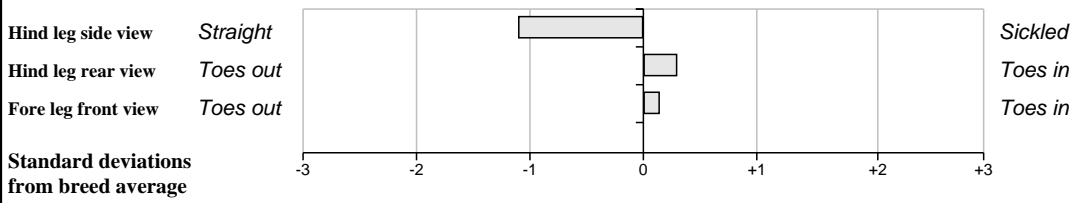

Feet and Leg Descriptions