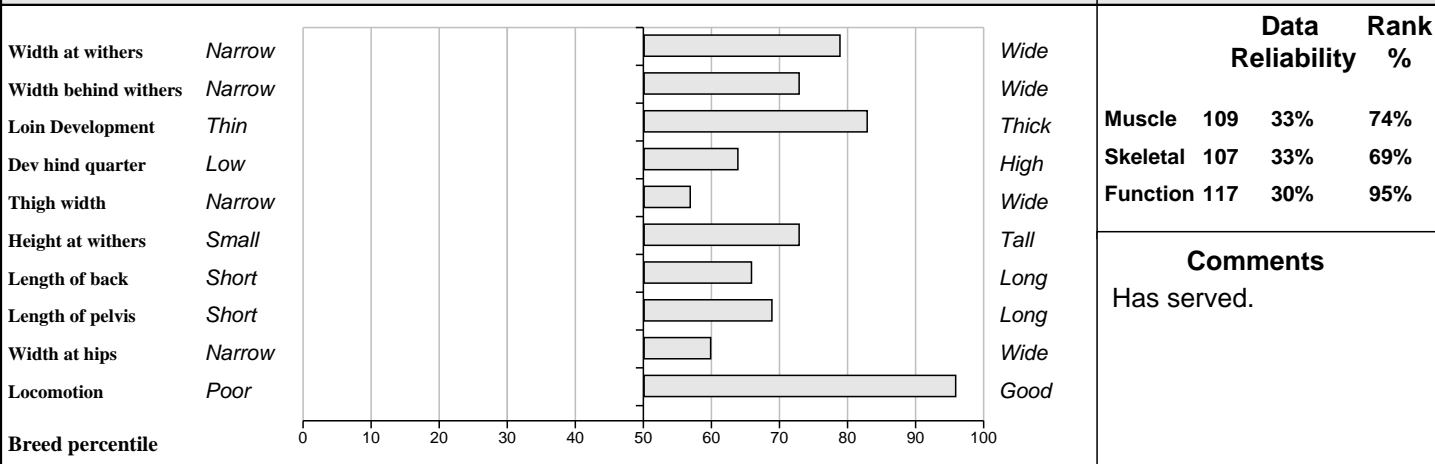

Lot 1 Ballybran Eddie **Breed: Limousin**
IE131748750389 **DOB: 28-May-2009** **Male**
Owner: John J Barton - Ballybran Ogonneloe Scariff Co Clare

Sire: Milbrook Tanko (TKO) SBV = €112 (95%)	Mas Du Clo SBV = €80 (97%)	Bambino
		Cosette
	Milbrook Monique Et SBV = €116 (62%)	Broadmeadows Cannon
		Milbrook Freda
Dam: Aghanish Vicky IE131747650152 SBV = €84 (31%)	Navarin SBV = €61 (97%)	Imperial
		Intuitive
	Aghanish Sue SBV = €114 (35%)	Ideal 23
		Knockdonagh Jill

Parental Average Euro-Star Indexes

% Rank	Star Rating (within breed)	Indexes & Traits	Euro-Value	Data Reliability	Relative Data Reliability Comment
74%	★★★★★	Suckler Beef Value (SBV)	€85	33%	Medium
76%	★★★★★	Weanling Export	€57	32%	Medium
89%	★★★★★★	Beef Carcass	€101	33%	Medium
58%	★★★	Daughter Fertility	€-4	18%	High
87%	★★★★★★	Daughter Milk	€36	19%	Medium
Other Key Traits					
1%	★	Calving Difficulty	11.1%	41%	Medium
8%	★	Gestation Length		28%	Medium
68%	★★★★★	Docility		32%	Medium

Parental Average GROW Traits (Within-Breed Percentiles) Animal not scored.	BLUP Composites (Within Breed)