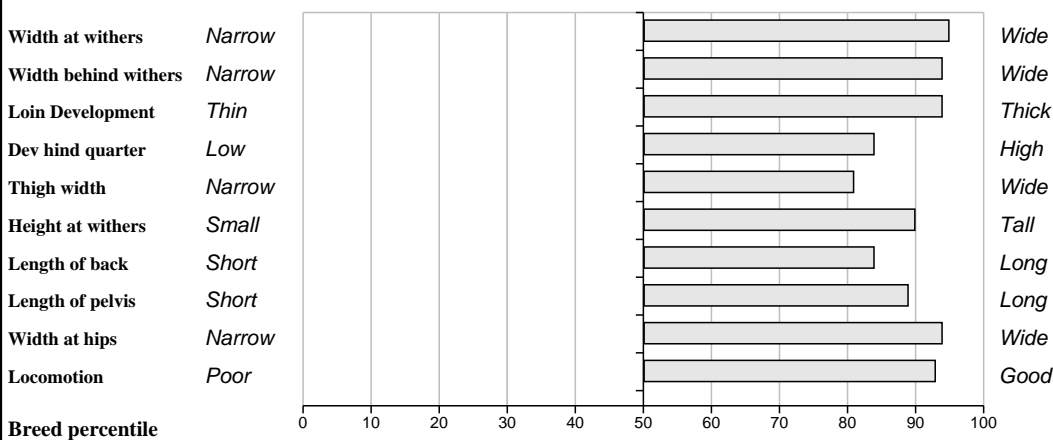

Lot 11 Meelickaduff Elton

Breed: Limousin

IE311703560183

DOB: 14-Sep-2009

Male

Owner: Michael Hester - Meelickaduff Castlerea Co Roscommon

Sire: Mas Du Clo (MUC) SBV = €80 (97%)	Bambino	SBV = €65 (37%)	Ultimatum
			Souriante
	Cosette	SBV = €77 (28%)	Tilleul
			Lancette
Dam: Cavelands Voila IE271789740135 SBV = €99 (38%)	Lino	SBV = €80 (96%)	Galopin
			Allumette
	Cavelands Shelly	SBV = €90 (42%)	Geant
			0187 Mouche

€uro-Star Indexes

% Rank	Star Rating (within breed)	Indexes & Traits	€uro-Value	Data Reliability	Relative Data Reliability Comment
87%	★★★★★	Suckler Beef Value (SBV)	€99	35%	High
89%	★★★★★	Weanling Export	€64	45%	High
92%	★★★★★	Beef Carcass	€104	41%	High
18%	★	Daughter Fertility	€-31	18%	High
78%	★★★★	Daughter Milk	€30	27%	High
Other Key Traits					
32%	★★	Calving Difficulty	5.9%	31%	Low
6%	★	Gestation Length		28%	Medium
68%	★★★★	Docility		46%	High

GROW Linear Score Evaluation (Within-Breed Percentiles)

Animal scored. Linear scores and weaning weights in evaluations

BLUP Composites (Within Breed)