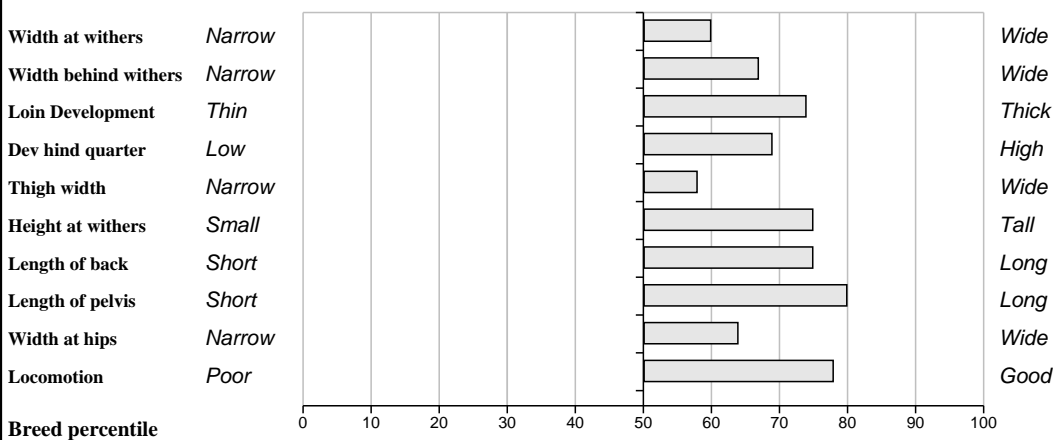

Lot 22 Cloverhill El Paso

Breed: Limousin

IE272488360080

DOB: 14-Oct-2009

Male

Owner: Pat McGuinness - 29 Welsley Manor Bettystown Co Meath

Breeder: Thomas Walsh - Drumnaslooeen Manualla Castlebar Co Mayo

Sire: Milbrook Tanko (TKO) SBV = €112 (95%)	Mas Du Clo	SBV = €80 (97%)	Bambino
			Cosette
	Milbrook Monique Et	SBV = €116 (62%)	Broadmeadows Cannon
			Milbrook Freda
Dam: Curraghree Attracta (Et) IE281516020112 SBV = €64 (29%)	Grahams Samson	SBV = €104 (84%)	Jersey
			Lisette
	Pelletstown Katie	SBV = €23 (48%)	Geneureux
			Pelletstown Deluxe

Parental Average Euro-Star Indexes

% Rank	Star Rating (within breed)	Indexes & Traits	€uro-Value	Data Reliability	Relative Data Reliability Comment
78%	★★★★	Suckler Beef Value (SBV)	€89	32%	Medium
66%	★★★★	Weanling Export	€53	33%	Medium
81%	★★★★★	Beef Carcass	€94	33%	Medium
58%	★★★	Daughter Fertility	€-3	15%	Medium
30%	★★	Daughter Milk	€11	18%	Medium
Other Key Traits					
24%	★★	Calving Difficulty	6.2%	41%	Medium
32%	★★	Gestation Length		27%	Medium
40%	★★★	Docility		33%	Medium

Parental Average GROW Traits (Within-Breed Percentiles)

Animal not scored.

BLUP Composites (Within Breed)