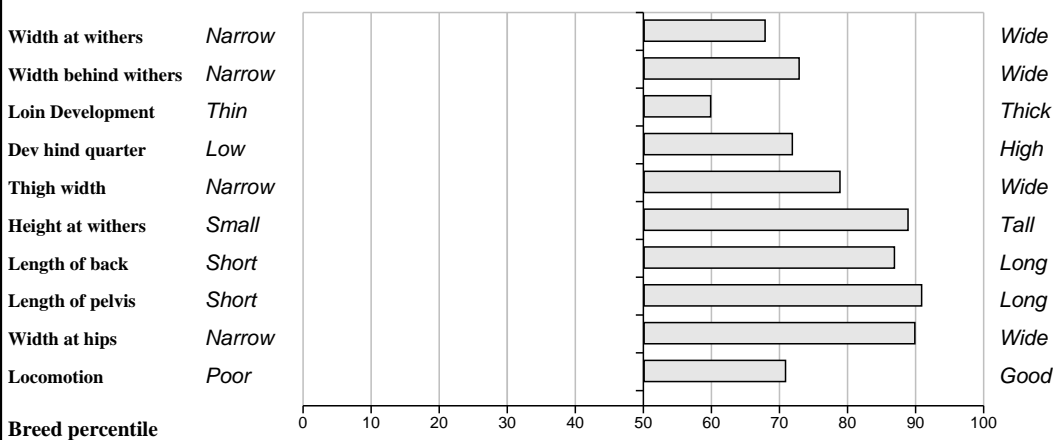

Lot 33 Islandgady Excellence

Breed: Limousin

IE272315580227

DOB: 19-Dec-2009

Male

Owner: Kevin Moylette - Derrycooraune Islandeady Castlebar Co Mayo

Sire: Grahams Apache (GZP) SBV = €102 (49%)	Waindale Prime SBV = €34 (13%)	Waindale Jackpot Waindale Mull
	Lisette SBV = €110 (32%)	Indien Guerre
Dam: Islandgady Tazmin IE272315550083 SBV = €73 (31%)	Jeansonnet SBV = €53 (92%)	Filou Vendee
	Islandgady Mulberry SBV = €97 (34%)	Espoir Luttrellstown Indiana

Parental Average Euro-Star Indexes

% Rank	Star Rating (within breed)	Indexes & Traits	€uro-Value	Data Reliability	Relative Data Reliability Comment
79%	★★★★	Suckler Beef Value (SBV)	€90	21%	Low
52%	★★★	Weanling Export	€49	22%	Low
46%	★★★	Beef Carcass	€75	22%	Low
34%	★★	Daughter Fertility	€-18	4%	Low
99%	★★★★★	Daughter Milk	€63	9%	Low
Other Key Traits					
99%	★★★★★	Calving Difficulty	2.6%	38%	Medium
89%	★★★★★	Gestation Length		8%	Low
64%	★★★★	Docility		19%	Low

Parental Average GROW Traits (Within-Breed Percentiles)

Animal not scored.

BLUP Composites (Within Breed)