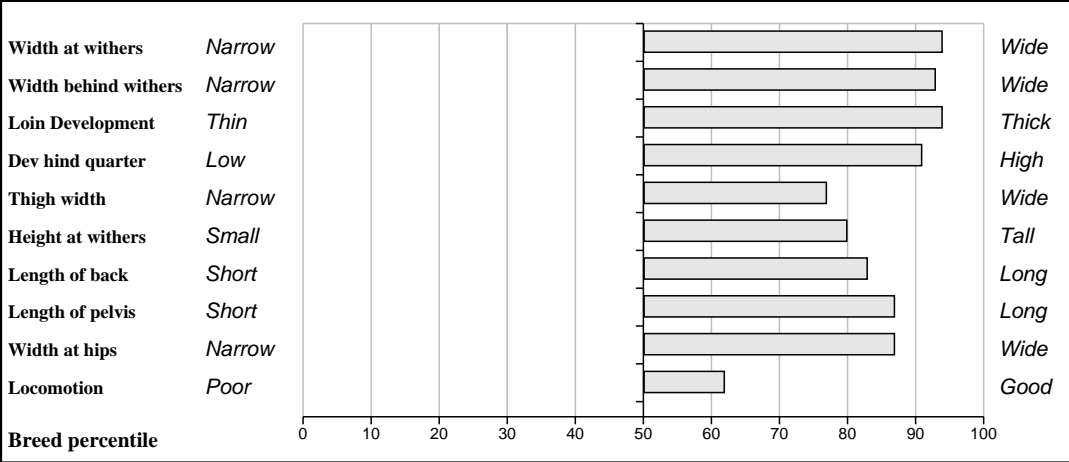

Other Key Traits

N/A	N/A	Calving Difficulty	26%	Too Low
61%	★★★★	Gestation Length	22%	Medium
99%	★★★★★	Docility	44%	High

GROW Linear Score Evaluation (Within-Breed Percentiles)

Animal scored. Linear scores and weaning weights in evaluations