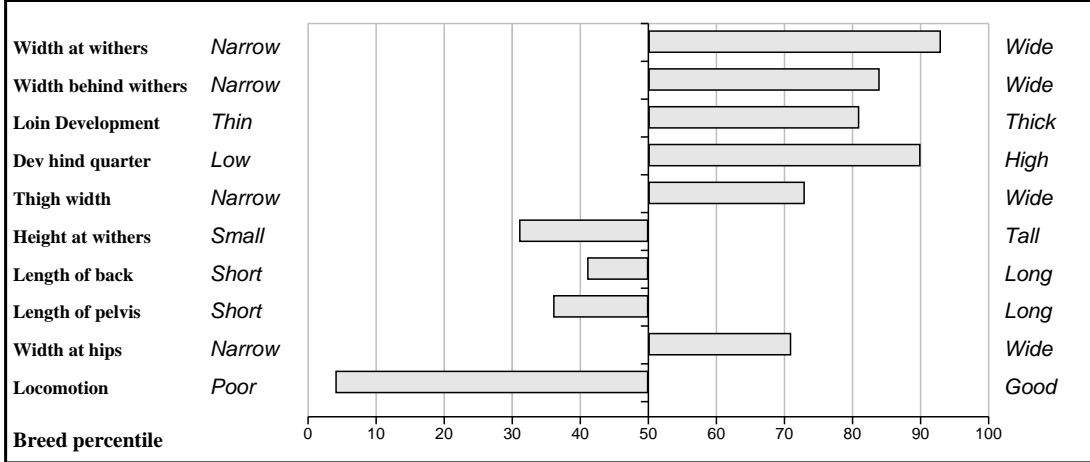

Lot 44 Springvalley Floyd

Breed: Limousin

IE131480630743

DOB: 01-Feb-2010

Male

Owner: Martin Killeen - Ballymakea Beg Mullagh Co Clare

Sire: Rocky (ROX) SBV = €120 (98%)	Jacot	SBV = €120 (28%)	Dauphin
			Violette
	Gloire	SBV = €67 (26%)	Eldorado
			Banane
Dam: Spring Valley Patricia IE131480650167 SBV = €41 (40%)	Highlander	SBV = €89 (98%)	Villy
			Baronne
	Redmills Eldorado	SBV = €-9 (34%)	Val De Loire
			Thomastown Brenda

Parental Average Euro-Star Indexes

% Rank	Star Rating (within breed)	Indexes & Traits	€uro-Value	Data Reliability	Relative Data Reliability Comment
68%	★★★★	Suckler Beef Value (SBV)	€81	34%	High
89%	★★★★★	Weanling Export	€64	36%	Medium
76%	★★★★	Beef Carcass	€91	34%	Medium
86%	★★★★★	Daughter Fertility	€18	22%	High
62%	★★★★	Daughter Milk	€22	27%	High
Other Key Traits					
3%	★	Calving Difficulty	9.3%	43%	High
31%	★★	Gestation Length		28%	Medium
86%	★★★★★	Docility		31%	Medium

Parental Average GROW Traits (Within-Breed Percentiles)
Animal scored. Scores or weaning weights not eligible for evaluation

BLUP Composites (Within Breed)