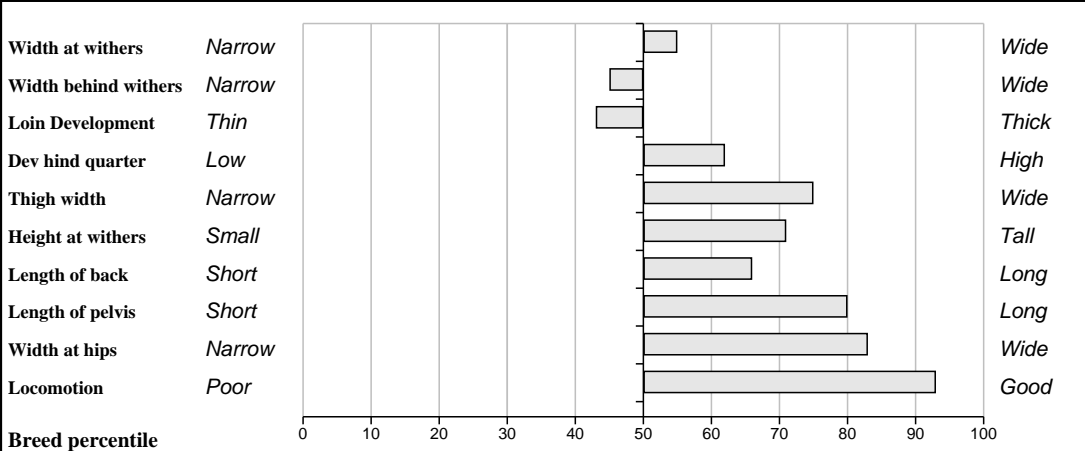

Lot 4 Rathlee Edgar **Breed: Limousin**

IE321503520438 **DOB: 10-Jul-2009** **Male**

Owner: Daniel Kirby - Castletown Easkey Co Sligo

Sire: Ronick Hawk (RKH) SBV = €120 (90%)	Broadmeadows Cannon SBV = €102 (75%)	Broadmeadows Vip
	Ronick Esther SBV = €67 (36%)	Broadmeadows Ainsi
Dam: Rathlee Alma IE321503510338 SBV = €51 (37%)	Dauphin SBV = €83 (96%)	Talent
	Milbrook Leonie Et SBV = €26 (38%)	Vanilla
		Romeo
		Ombrette
		Don Juan
		Milbrook Duchess

Parental Average Euro-Star Indexes

% Rank	Star Rating (within breed)	Indexes & Traits	€uro-Value	Data Reliability	Relative Data Reliability Comment
74%	★★★★★	Suckler Beef Value (SBV)	€86	33%	Medium
65%	★★★★★	Weanling Export	€53	34%	Medium
80%	★★★★★★	Beef Carcass	€93	34%	Medium
26%	★★	Daughter Fertility	€-24	11%	Medium
73%	★★★★★	Daughter Milk	€27	22%	Medium
Other Key Traits					
24%	★★	Calving Difficulty	6.2%	42%	High
51%	★★★	Gestation Length		26%	Medium
96%	★★★★★★	Docility		36%	Medium

Parental Average GROW Traits (Within-Breed Percentiles)
Animal not scored.

BLUP Composites (Within Breed)