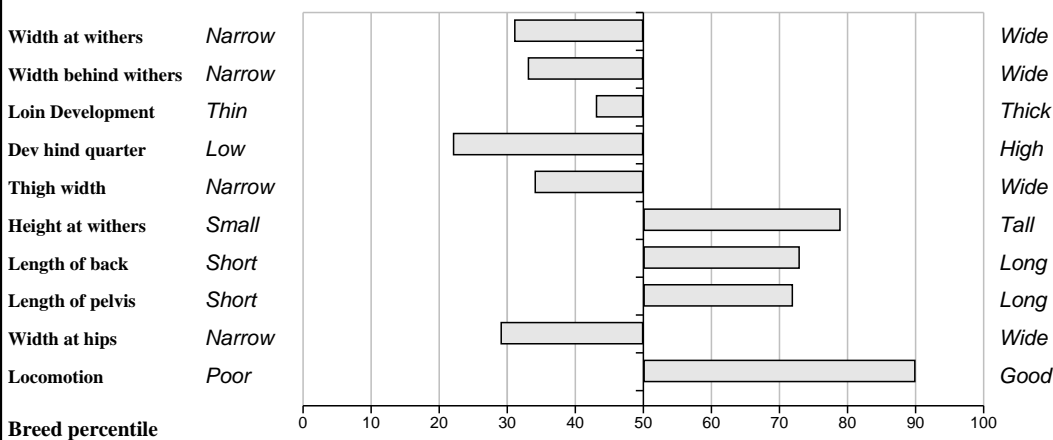

Lot 15 Drumeel E 509

Breed: Limousin

IE251360360509

DOB: 26-Sep-2009

Male

Owner: John Abbott - Drumeel Ballinalee Co Longford

Sire: Goldies Terence (GTZ) SBV = €131 (52%)	Ideal 23 SBV = €134 (91%)	Flasch Disette
	Emue SBV = €174 (22%)	Bilbao Valse
Dam: Drumeel Model IEMRPT0059C SBV = €18 (42%)	Geant SBV = €78 (91%)	Dauphin Cerise
	Drumeel Hazel SBV = €20 (31%)	Drumiller Altesse Drumeel Empress

Parental Average Euro-Star Indexes

% Rank	Star Rating (within breed)	Indexes & Traits	€uro-Value	Data Reliability	Relative Data Reliability Comment
59%	★★★	Suckler Beef Value (SBV)	€75	24%	Low
33%	★★	Weanling Export	€43	26%	Medium
39%	★★	Beef Carcass	€72	24%	Low
82%	★★★★★	Daughter Fertility	€14	3%	Low
68%	★★★★	Daughter Milk	€25	17%	Medium
Other Key Traits					
66%	★★★★	Calving Difficulty	4.7%	31%	Low
83%	★★★★★	Gestation Length		24%	Medium
83%	★★★★★	Docility		28%	Medium

Parental Average GROW Traits (Within-Breed Percentiles)
Animal not scored.

BLUP Composites (Within Breed)