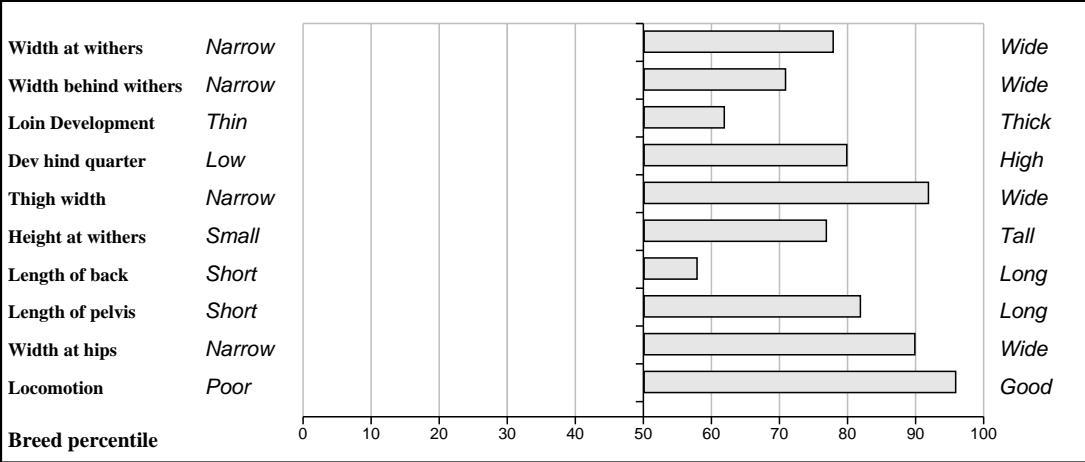

Lot 8 Meelickaduff Er Breed: Limousin

IE311703550182 DOB: 05-Sep-2009 Male

Owner: Michael Hester - Meelickaduff Castlerea Co Roscommon

Sire: Milbrook Tanko (TKO) SBV = €112 (95%)	Mas Du Clo	SBV = €80 (97%)	Bambino
			Cosette
	Milbrook Monique Et	SBV = €116 (62%)	Broadmeadows Cannon
			Milbrook Freda
Dam: Meelickaduff Beauty IE311703590153 SBV = €64 (32%)	Ronick Hawk	SBV = €120 (90%)	Broadmeadows Cannon
			Ronick Esther
	Coolebawn Veronica	SBV = €21 (31%)	Navarin
			Newbeech Natalie

€uro-Star Indexes

% Rank	Star Rating (within breed)	Indexes & Traits	€uro-Value	Data Reliability	Relative Data Reliability Comment
85%	★★★★★	Suckler Beef Value (SBV)	€96	34%	High
85%	★★★★★	Weanling Export	€61	44%	High
89%	★★★★★	Beef Carcass	€100	40%	High
47%	★★★	Daughter Fertility	€-10	13%	Medium
72%	★★★★	Daughter Milk	€27	18%	Medium

Other Key Traits

14%	★	Calving Difficulty	6.8%	29%	Low
5%	★	Gestation Length		28%	Medium
68%	★★★★	Docility		45%	High

GROW Linear Score Evaluation (Within-Breed Percentiles)

Animal scored. Linear scores and weaning weights in evaluations

BLUP Composites (Within Breed)