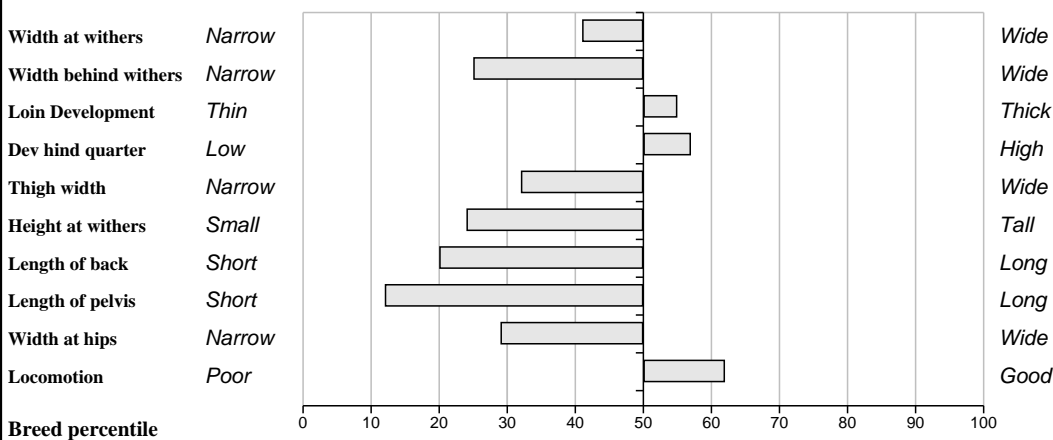

Lot 24 Glebe Park Elvis

Breed: Limousin

IE181594670447

DOB: 28-Oct-2009

Male

Owner: John Fahy - Cummer Tuam Galway Co Galway

Sire: Loganburn Stirling (LLX) SBV = €80 (91%)	Dundee	SBV = €55 (34%)	Vainqueur
			Savane
	Olympia	SBV = €68 (26%)	Manitou
			Jenny
Dam: Glebe Park Brid IE181594690325 SBV = €79 (38%)	Nimbus-Mn	SBV = €115 (85%)	Haricot
			Etrille
	Glebe Park Robin	SBV = €66 (41%)	Ibis
			Glebe Park Nano

€uro-Star Indexes

% Rank	Star Rating (within breed)	Indexes & Traits	€uro-Value	Data Reliability	Relative Data Reliability Comment
54%	★★★	Suckler Beef Value (SBV)	€71	37%	High
43%	★★★	Weanling Export	€46	46%	High
26%	★★	Beef Carcass	€65	42%	High
85%	★★★★★	Daughter Fertility	€17	10%	Medium
99%	★★★★★	Daughter Milk	€68	13%	Medium
Other Key Traits					
9%	★	Calving Difficulty	7.3%	42%	High
77%	★★★★	Gestation Length		28%	Medium
76%	★★★★	Docility		46%	High

GROW Linear Score Evaluation (Within-Breed Percentiles)

Animal scored. Linear scores and weaning weights in evaluations

BLUP Composites (Within Breed)