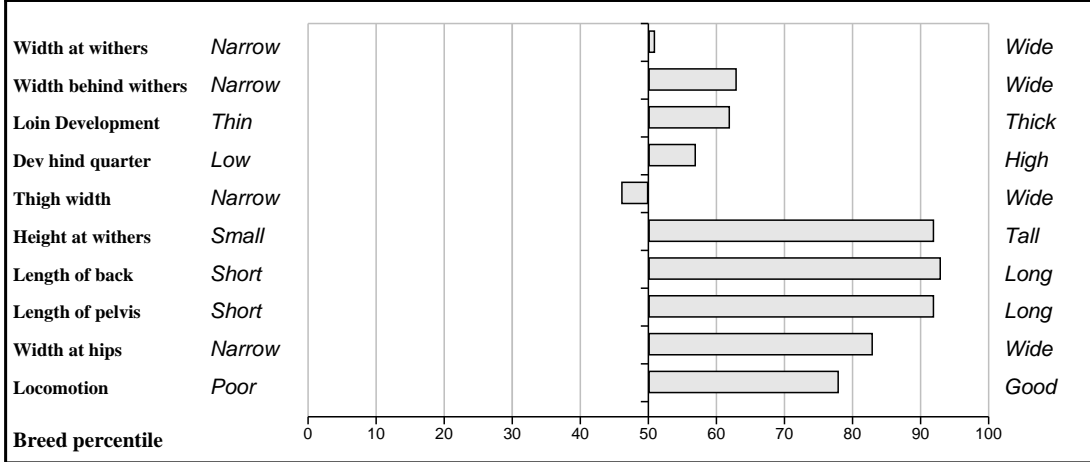

Lot 29 Cross Eamon

Breed: Limousin

IE272344050236

DOB: 14-Nov-2009

Male

Owner: Thomas Feehan - Cross Kilmeena Westport Co Mayo

Sire: Grahams Apache (GZP) SBV = €102 (49%)	Waindale Prime SBV = €34 (13%)	Waindale Jackpot Waindale Mull
	Lisette SBV = €110 (32%)	Indien Guerre
Dam: Cross Bridget IE272344010190 SBV = €77 (35%)	Ronick Hawk SBV = €120 (90%)	Broadmeadows Cannon Ronick Esther
	Cross Lilly SBV = €65 (42%)	Espoir Shanbo Doloures

Parental Average Euro-Star Indexes

% Rank	Star Rating (within breed)	Indexes & Traits	€uro-Value	Data Reliability	Relative Data Reliability Comment
78%	★★★★★	Suckler Beef Value (SBV)	€89	21%	Low
61%	★★★★★	Weanling Export	€51	24%	Low
52%	★★★	Beef Carcass	€78	23%	Low
N/A	N/A	Daughter Fertility	N/A	0%	Too Low
98%	★★★★★	Daughter Milk	€58	9%	Low
Other Key Traits					
95%	★★★★★	Calving Difficulty	3.3%	30%	Low
59%	★★★	Gestation Length		10%	Low
54%	★★★	Docility		24%	Medium

Parental Average GROW Traits (Within-Breed Percentiles)
Animal scored. Scores or weaning weights not eligible for evaluation

BLUP Composites (Within Breed)