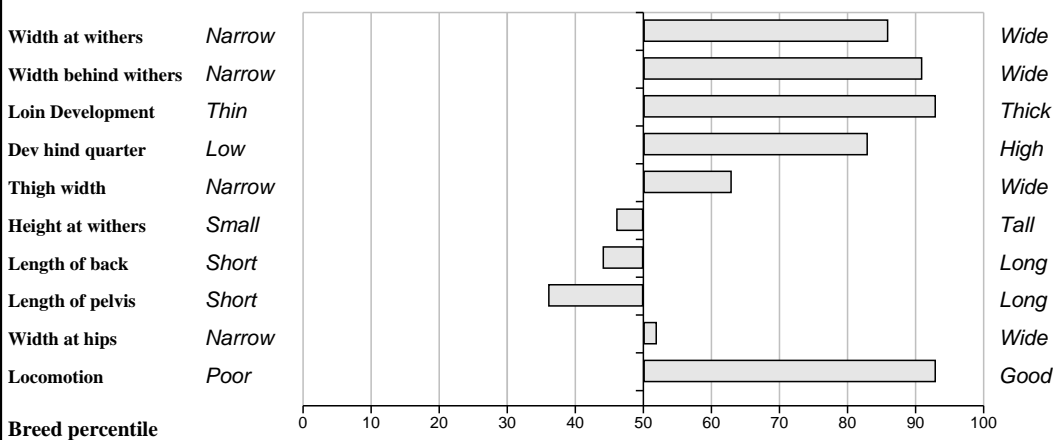

Lot 43 Drumeel F 526

Breed: Limousin

IE251360370526

DOB: 06-Jan-2010

Male

Owner: John Abbott - Drumeel Ballinalee Co Longford

Sire: Achile (AHZ) SBV = €97 (28%)	Sauvignon	SBV = €126 (66%)	Mexicain
	Liqueur	SBV = €50 (28%)	Manon
Dam: Drumeel A353 IE251360380353 SBV = €34 (41%)	Oeillet	SBV = €52 (97%)	Espoir
	Drumeel Prudence	SBV = €50 (41%)	Harissa
			Ideal 19
			Huppe
			Redpaths Jaguar
			Drumeel Kim

Parental Average Euro-Star Indexes

% Rank	Star Rating (within breed)	Indexes & Traits	€uro-Value	Data Reliability	Relative Data Reliability Comment
44%	★★★	Suckler Beef Value (SBV)	€65	20%	Low
77%	★★★★	Weanling Export	€57	21%	Low
48%	★★★	Beef Carcass	€76	19%	Low
N/A	N/A	Daughter Fertility	N/A	1%	Too Low
59%	★★★	Daughter Milk	€21	9%	Low
Other Key Traits					
31%	★★	Calving Difficulty	5.9%	33%	Low
75%	★★★★	Gestation Length		16%	Medium
26%	★★	Docility		12%	Low

Parental Average GROW Traits (Within-Breed Percentiles)
Animal not scored.

BLUP Composites (Within Breed)