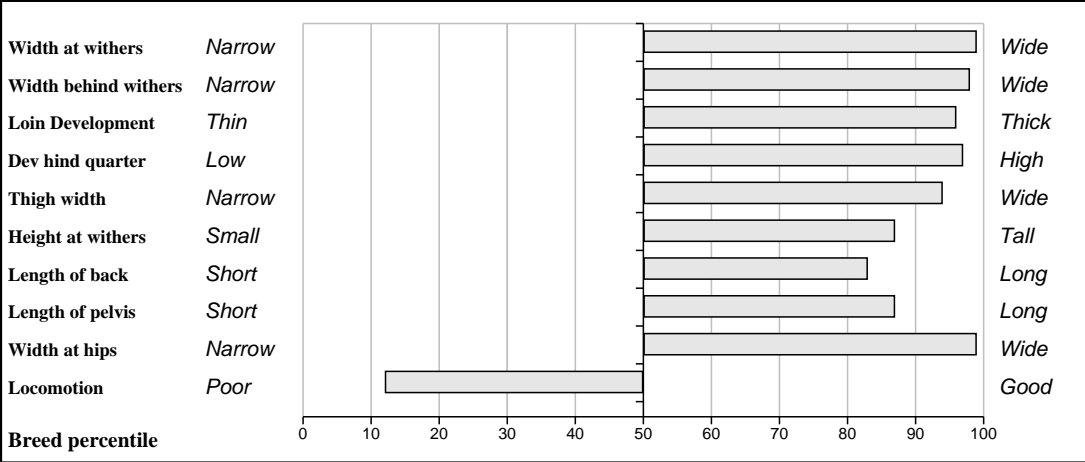

Lot 50 Skehana Fred

Breed: Limousin

IE182626750097

DOB: 27-Mar-2010

Male

Owner: Martin F Hansberry - Windfield Upper Menlough Ballinasloe Co Galway

Sire: Sympa (SYP) SBV = €153 (75%)	Octopus SBV = €122 (37%)	Haricot
		Justine
	Operette SBV = €99 (37%)	Genial
		Lavande
Dam: Annefield Sinead IE271390410273 SBV = €104 (42%)	Highlander SBV = €89 (98%)	Villy
		Baronne
	Annefield Pricella SBV = €80 (38%)	Liskilleen Kew
		Denecs Lisa

€uro-Star Indexes

% Rank	Star Rating (within breed)	Indexes & Traits	€uro-Value	Data Reliability	Relative Data Reliability Comment
99%	★★★★★	Suckler Beef Value (SBV)	€157	34%	High
99%	★★★★★	Weanling Export	€96	45%	High
98%	★★★★★	Beef Carcass	€121	37%	High
90%	★★★★★	Daughter Fertility	€23	10%	Medium
85%	★★★★★	Daughter Milk	€35	16%	Medium
Other Key Traits					
80%	★★★★	Calving Difficulty	4.2%	42%	High
82%	★★★★★	Gestation Length		26%	Medium
68%	★★★★	Docility		43%	High

GROW Linear Score Evaluation (Within-Breed Percentiles)
Animal scored. Linear scores and weaning weights in evaluations

BLUP Composites (Within Breed)