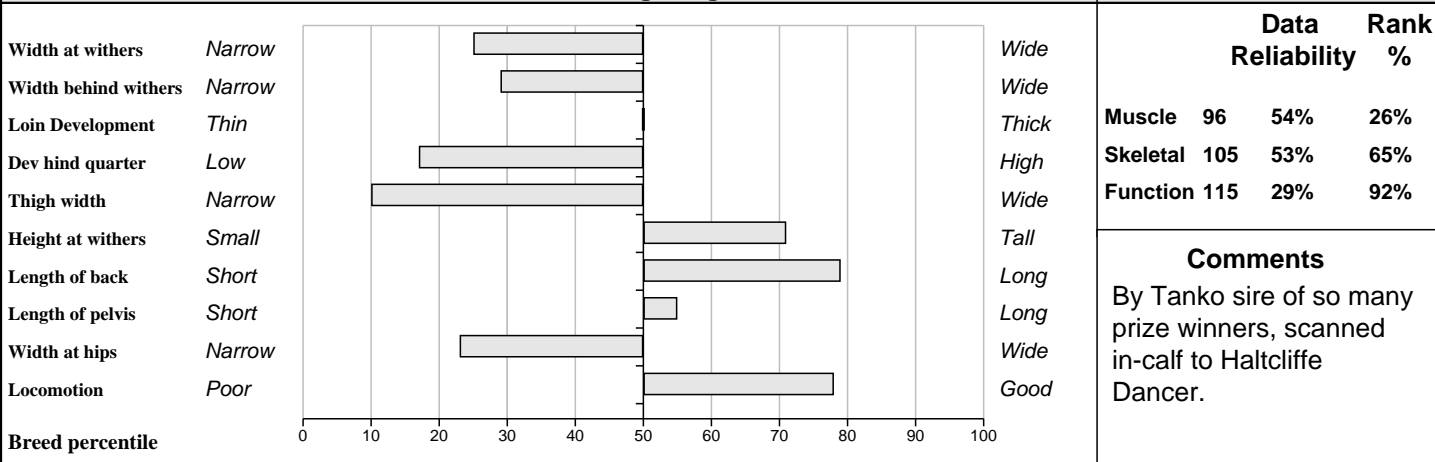

Lot 53 Woodview Elly **Breed: Limousin**
IE121584820725 **DOB: 28-Jan-2009** **Female**
Owner: David Abbott - Woodview House Drumcrow Killeshandra Cavan Co Cavan

Sire: Milbrook Tanko (TKO) SBV = €112 (95%)	Mas Du Clo SBV = €80 (97%)	Bambino
	Milbrook Monique Et SBV = €116 (62%)	Cosette Broadmeadows Cannon Milbrook Freda
Dam: Krugin Shirley IE281420080179 SBV = €70 (44%)	Pelletstown Kasper SBV = €66 (58%)	Genereux Pelletstown Deirdre
	Pelletstown Judy SBV = €31 (45%)	Pelletstown Buccaneer Pelletstown Hannibelle

€uro-Star Indexes

% Rank	Star Rating (within breed)	Indexes & Traits	€uro-Value	Data Reliability	Relative Data Reliability Comment
75%	★★★★★	Suckler Beef Value (SBV)	€87	41%	High
64%	★★★★★	Weanling Export	€52	46%	High
76%	★★★★★	Beef Carcass	€90	42%	High
84%	★★★★★	Daughter Fertility	€16	13%	Medium
62%	★★★★★	Daughter Milk	€23	19%	Medium

Other Key Traits					
92%	★★★★★	Maternal Calving Diff	5%	31%	High
3%	★	Gestation Length		51%	High
54%	★★★	Docility		47%	High

GROW Linear Score Evaluation (Within-Breed Percentiles) Animal scored. Linear scores and weaning weights in evaluations	BLUP Composites (Within Breed)

Comments

By Tanko sire of so many prize winners, scanned in-calf to Haltcliffe Dancer.