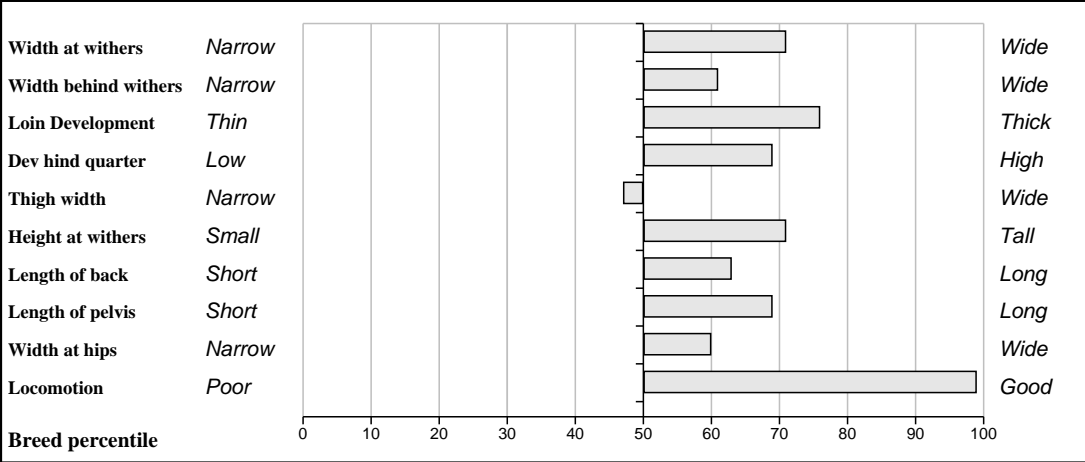

Lot 27 Brickhill Europa

Breed: Limousin

IE131212240143

DOB: 01-Nov-2009

Male

Owner: Michael Gerard Mcinerney - Brickhill East Cratloe Co Clare

Sire: Mas Du Clo (MUC) SBV = €80 (97%)	Bambino SBV = €65 (37%)	Ultimum Souriante
	Cosette SBV = €77 (28%)	Tilleul Lancette
Dam: Brickhill Ariel IE131212290098 SBV = €43 (37%)	Navarin SBV = €61 (97%)	Imperial Intuitive
	Heathmount Nicola SBV = €30 (37%)	Geant F042 I 71

€uro-Star Indexes

% Rank	Star Rating (within breed)	Indexes & Traits	€uro-Value	Data Reliability	Relative Data Reliability Comment
38%	★★	Suckler Beef Value (SBV)	€61	37%	High
64%	★★★★	Weanling Export	€52	45%	High
50%	★★★	Beef Carcass	€77	41%	High
52%	★★★	Daughter Fertility	€-7	18%	High
72%	★★★★	Daughter Milk	€27	27%	High
Other Key Traits					
20%	★	Calving Difficulty	6.5%	40%	Medium
5%	★	Gestation Length		28%	Medium
80%	★★★★★	Docility		46%	High

GROW Linear Score Evaluation (Within-Breed Percentiles)
Animal scored. Linear scores and weaning weights in evaluations

BLUP Composites (Within Breed)