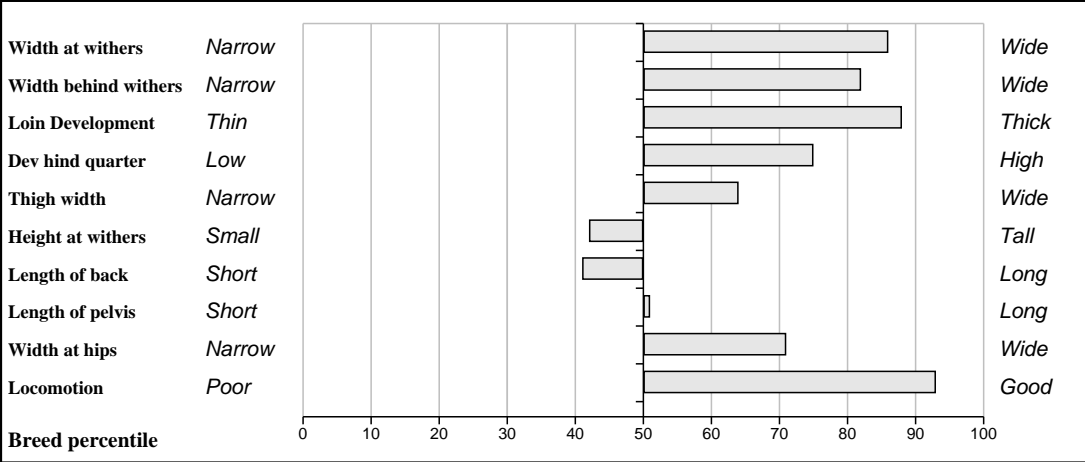

Lot 9 Fryhane Enda **Breed: Limousin**

IE131306970148 **DOB: 08-Sep-2009** **Male**

Owner: Edward Walsh - Knockanalaban Doonogan P O Co Clare

Sire: Mas Du Clo (MUC) SBV = €80 (97%)	Bambino	SBV = €65 (37%)	Ultimatum
			Souriante
	Cosette	SBV = €77 (28%)	Tilleul
			Lancette
Dam: Fryhane Barbara IE131306950113 SBV = €45 (36%)	Gamin	SBV = €35 (96%)	Delta
			Digitale
	Fryhane Rose	SBV = €76 (44%)	Highlander
			Castle Harriet

Parental Average Euro-Star Indexes

% Rank	Star Rating (within breed)	Indexes & Traits	€uro-Value	Data Reliability	Relative Data Reliability Comment
40%	★★★	Suckler Beef Value (SBV)	€62	34%	High
79%	★★★★	Weanling Export	€58	35%	Medium
60%	★★★★	Beef Carcass	€82	35%	High
22%	★★	Daughter Fertility	€-27	18%	High
7%	★	Daughter Milk	€-5	29%	High
Other Key Traits					
29%	★★	Calving Difficulty	6%	35%	Low
21%	★★	Gestation Length		33%	High
59%	★★★	Docility		33%	Medium

Parental Average GROW Traits (Within-Breed Percentiles)
Animal not scored.

BLUP Composites (Within Breed)