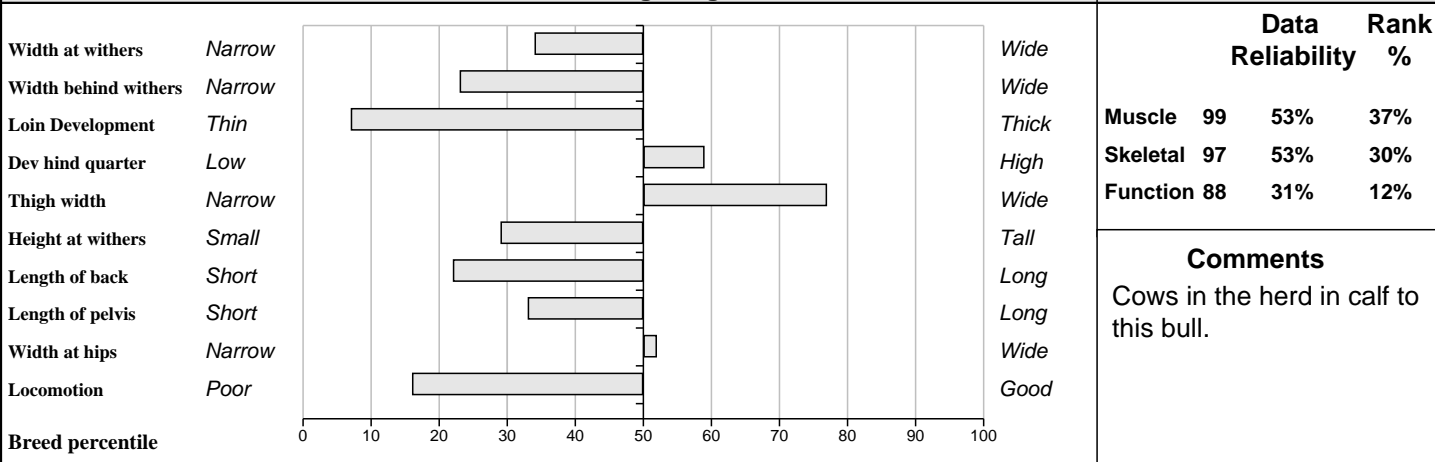

Lot 7 Glebe Park Evan **Breed: Limousin**
IE181594660438 **DOB: 31-Aug-2009** **Male**
Owner: John Fahy - Cummer Tuam Galway Co Galway

Sire: Malibu (MBU) SBV = €67 (99%)	Jabot	SBV = €26 (34%)	Eole
			Dynamite
	Haiti	SBV = €99 (29%)	Farceur
			Reglisse
Dam: Glebe Park Beryl IE181594630336 SBV = €52 (40%)	Rocky	SBV = €120 (98%)	Jacot
			Gloire
	Glebe Park Regina	SBV = €18 (47%)	Farfelu
			Glebe Park Lucy

€uro-Star Indexes

% Rank	Star Rating (within breed)	Indexes & Traits	€uro-Value	Data Reliability	Relative Data Reliability Comment
31%	★★	Suckler Beef Value (SBV)	€56	41%	High
25%	★★	Weanling Export	€40	45%	High
57%	★★★	Beef Carcass	€81	42%	High
46%	★★★	Daughter Fertility	€-11	23%	High
10%	★	Daughter Milk	€-1	28%	High

Other Key Traits					
45%	★★★	Calving Difficulty	5.4%	42%	High
1%	★	Gestation Length		50%	High
44%	★★★	Docility		47%	High

GROW Linear Score Evaluation (Within-Breed Percentiles) Animal scored. Linear scores and weaning weights in evaluations	BLUP Composites (Within Breed)

Comments
Cows in the herd in calf to this bull.