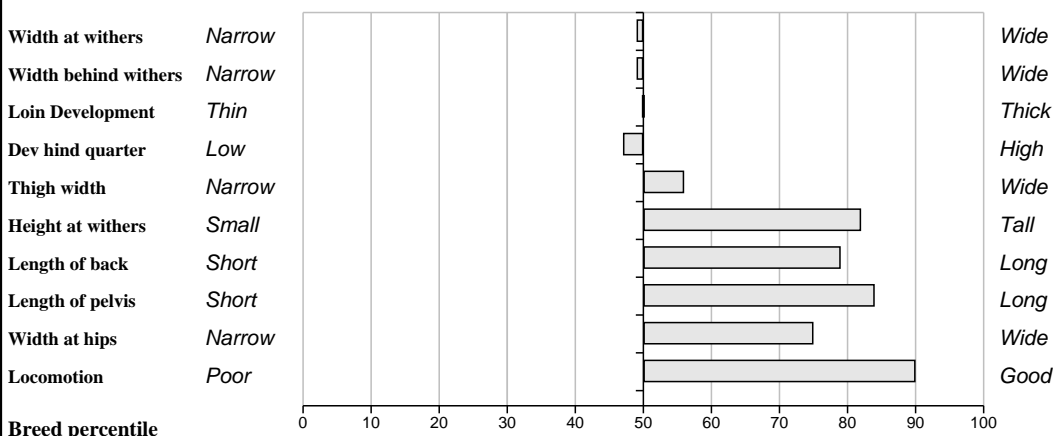

Lot 39 Roundfield Fabregas Breed: Limousin

IE131679980016 DOB: 04-Jan-2010 Male

Owner: John Killeen - Springfield Clonlara Co Clare

Sire: Ronick Hawk (RKH) SBV = €120 (90%)	Broadmeadows Cannon	SBV = €102 (75%)	Broadmeadows Vip
	Ronick Esther	SBV = €67 (36%)	Broadmeadows Ainsi
Dam: Roundfield Chamazon (Et) IE131679980008 SBV = €46 (29%)	Nestor	SBV = €50 (83%)	Talent
	Castleview Grainne Et	SBV = €43 (41%)	Vanilla
			Ideal 19
			Goelette
			Beachampton Stuart
			Usherette

Parental Average Euro-Star Indexes

% Rank	Star Rating (within breed)	Indexes & Traits	€uro-Value	Data Reliability	Relative Data Reliability Comment
70%	★★★★	Suckler Beef Value (SBV)	€83	28%	Medium
73%	★★★★	Weanling Export	€56	28%	Medium
58%	★★★	Beef Carcass	€81	28%	Medium
55%	★★★	Daughter Fertility	€-5	14%	Medium
88%	★★★★★	Daughter Milk	€38	18%	Medium
Other Key Traits					
35%	★★	Calving Difficulty	5.8%	33%	Low
48%	★★★	Gestation Length		28%	Medium
64%	★★★★	Docility		28%	Medium

Parental Average GROW Traits (Within-Breed Percentiles)
Animal scored. Scores or weaning weights not eligible for evaluation

BLUP Composites (Within Breed)