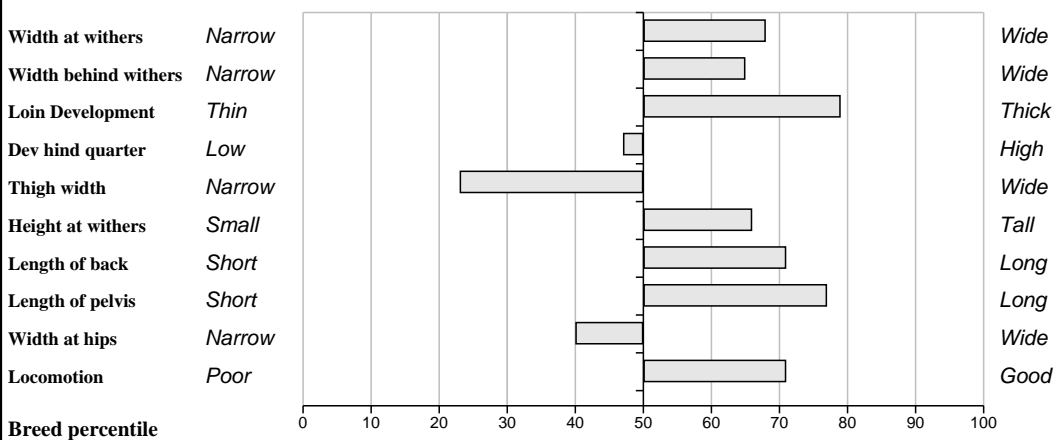

Lot 31 Springvalley Enda 1

Breed: Limousin

IE131480630735

DOB: 24-Nov-2009

Male

Owner: Martin Killeen - Ballymakea Beg Mullagh Co Clare

Sire: Mas Du Clo (MUC) SBV = €80 (97%)	Bambino SBV = €65 (37%)	Ultimum Souriante
	Cosette SBV = €77 (28%)	Tilleul Lancette
Dam: Springvalley April IE131480620528 SBV = €68 (35%)	Genial SBV = €92 (93%)	Vaurien Baline
	Effernan Shellie SBV = €51 (36%)	Highlander Effernan Pippa

Parental Average Euro-Star Indexes

% Rank	Star Rating (within breed)	Indexes & Traits	€uro-Value	Data Reliability	Relative Data Reliability Comment
24%	★★	Suckler Beef Value (SBV)	€51	33%	Medium
53%	★★★	Weanling Export	€49	34%	Medium
32%	★★	Beef Carcass	€68	34%	Medium
65%	★★★★	Daughter Fertility	€1	22%	High
31%	★★	Daughter Milk	€11	26%	High
Other Key Traits					
14%	★	Calving Difficulty	6.9%	34%	Low
24%	★★	Gestation Length		32%	High
54%	★★★	Docility		31%	Medium

Parental Average GROW Traits (Within-Breed Percentiles)
Animal scored. Scores or weaning weights not eligible for evaluation

BLUP Composites (Within Breed)