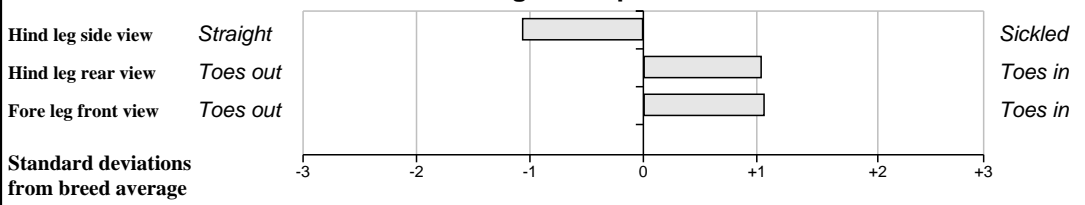

Feet and Leg Descriptions