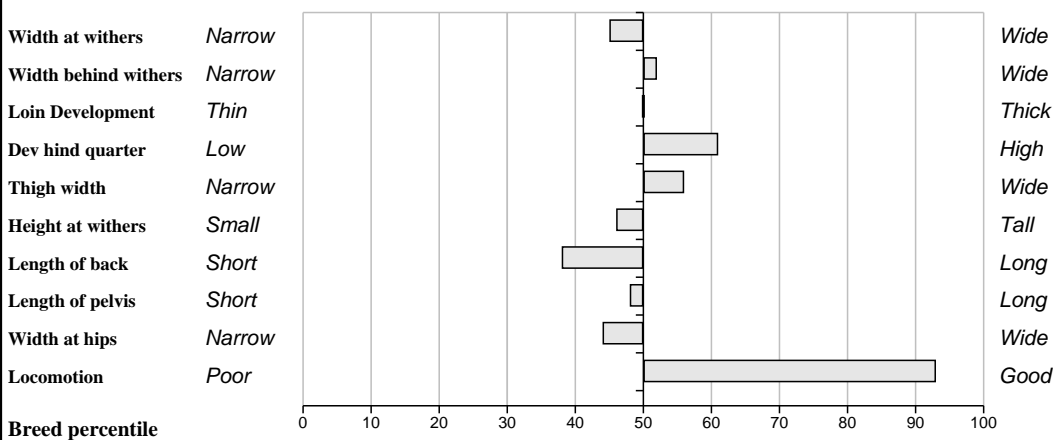

Lot 18 Clew Bay Ed

Breed: Limousin

IE272335370457

DOB: 01-Oct-2009

Male

Owner: Padraic Golden - Carrowholly Westport Co Mayo

Sire: Milbrook Tanko (TKO) SBV = €112 (95%)	Mas Du Clo	SBV = €80 (97%)	Bambino
			Cosette
	Milbrook Monique Et	SBV = €116 (62%)	Broadmeadows Cannon
			Milbrook Freda
Dam: Clew Bay Ciara IE272335370366 SBV = €8 (33%)	Rubis	SBV = €52 (94%)	Joueur
			Flamenco
	Derrycrib Jasmin	SBV = €-21 (28%)	Bacchus
			Cairnbane Daffodil

Parental Average Euro-Star Indexes

% Rank	Star Rating (within breed)	Indexes & Traits	€uro-Value	Data Reliability	Relative Data Reliability Comment
36%	★★	Suckler Beef Value (SBV)	€60	30%	Medium
56%	★★★	Weanling Export	€50	30%	Medium
56%	★★★	Beef Carcass	€80	30%	Medium
67%	★★★★	Daughter Fertility	€2	17%	Medium
2%	★	Daughter Milk	€-13	18%	Medium
Other Key Traits					
15%	★	Calving Difficulty	6.8%	33%	Low
15%	★	Gestation Length		32%	High
49%	★★★	Docility		31%	Medium

Parental Average GROW Traits (Within-Breed Percentiles)
Animal scored. Scores or weaning weights not eligible for evaluation

BLUP Composites (Within Breed)