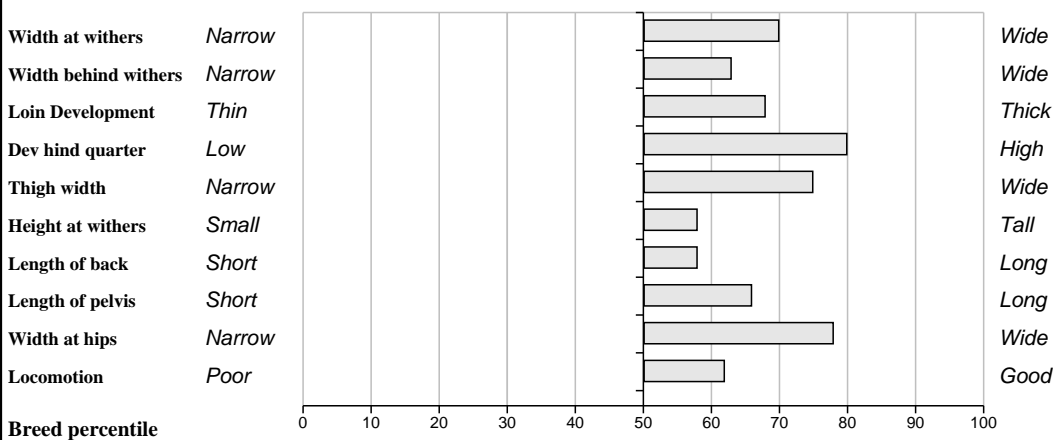

Lot 30 Carrigdown Eno

Breed: Limousin

IE131189980123

DOB: 18-Nov-2009

Male

Owner: Aidan Baker - Lismoyle Newmarket On Fergus Co Clare

Sire: Nenuphar (NUP) SBV = €63 (94%)	Leo	SBV = €31 (51%)	Flambeur
			Admirable
	Giroflee	SBV = €105 (46%)	Clown
			Anemone
Dam: Roundhill Adalida 907 IE241280250907 SBV = €80 (41%)	Lino	SBV = €80 (96%)	Galopin
			Allumette
	Roundhill Thelma Et	SBV = €99 (41%)	Geant
			Dalida

Parental Average Euro-Star Indexes

% Rank	Star Rating (within breed)	Indexes & Traits	€uro-Value	Data Reliability	Relative Data Reliability Comment
54%	★★★	Suckler Beef Value (SBV)	€72	34%	High
32%	★★	Weanling Export	€42	36%	Medium
83%	★★★★★	Beef Carcass	€95	35%	High
19%	★	Daughter Fertility	€-30	21%	High
11%	★	Daughter Milk	€0	26%	High
Other Key Traits					
40%	★★	Calving Difficulty	5.6%	36%	Low
6%	★	Gestation Length		37%	High
35%	★★	Docility		36%	Medium

Parental Average GROW Traits (Within-Breed Percentiles)
Animal not scored.

BLUP Composites (Within Breed)