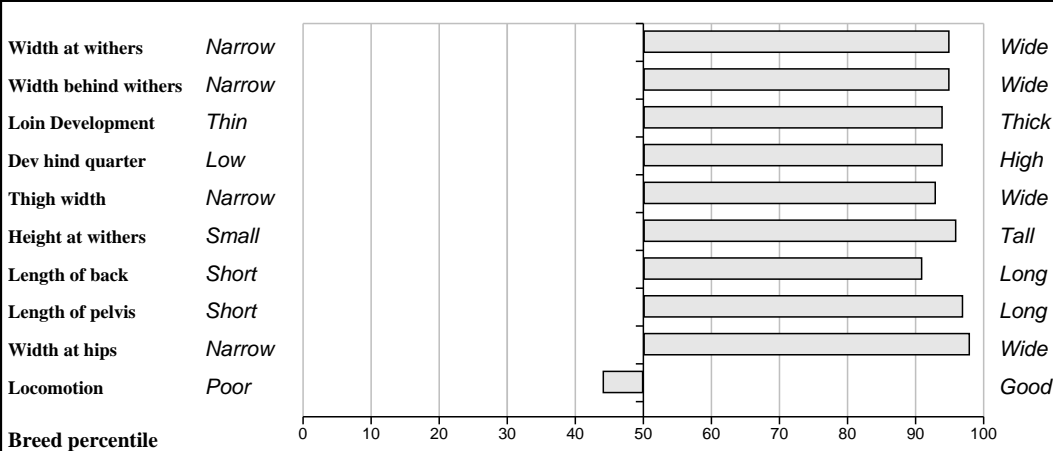

Lot 12 Ballyfin Empire Et

Breed: Limousin

IE221054970566

DOB: 17-Sep-2009

Male

Owner: Derek Daly - New Quay Burren Co Clare

Breeder: Brid Duff - Deerpark Ballyfin Portlaoise Co Laois

Sire: Sympa (SYP) SBV = €153 (75%)	Octopus	SBV = €122 (37%)	Haricot
			Justine
	Operette	SBV = €99 (37%)	Genial
			Lavande
Dam: Ardlea Viva IE221064530441 SBV = €89 (34%)	F6 Neron	SBV = €116 (68%)	Jersey
			Horlogere
	Milbrook Shania	SBV = €87 (42%)	Festin
			Milbrook Monique Et

€uro-Star Indexes

% Rank	Star Rating (within breed)	Indexes & Traits	€uro-Value	Data Reliability	Relative Data Reliability Comment
99%	★★★★★	Suckler Beef Value (SBV)	€138	31%	Medium
96%	★★★★★	Weanling Export	€71	44%	High
98%	★★★★★	Beef Carcass	€119	37%	High
89%	★★★★★	Daughter Fertility	€22	6%	Medium
51%	★★★	Daughter Milk	€18	12%	Medium
Other Key Traits					
76%	★★★★	Calving Difficulty	4.3%	29%	Low
56%	★★★	Gestation Length		24%	Medium
83%	★★★★★	Docility		45%	High

GROW Linear Score Evaluation (Within-Breed Percentiles)

Animal scored. Linear scores and weaning weights in evaluations

BLUP Composites (Within Breed)