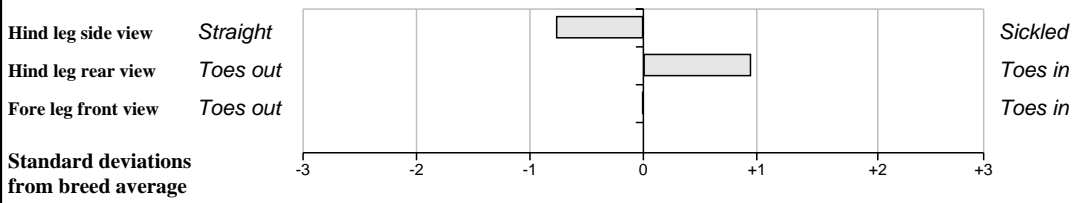

Parental Average GROW Traits (Within-Breed Percentiles)
Animal not scored.

BLUP Composites (Within Breed)

	Data	Reliability	Rank %
Muscle	112	38%	82%
Skeletal	101	38%	47%
Function	115	32%	90%

Comments
Well muscled bull out of Mas du Clo out of a Gamin cow.

Feet and Leg Descriptions

Lot 10 Hill Top Eden

Breed: Limousin

IE131495120191

DOB: 12-Sep-2009

Male

Owner: Thomas Murphy - Carhuligane Mullagh Co Clare

Sire: Gamin (GIA) SBV = €35 (96%)	Delta SBV = €57 (47%)	As De Pic Verveine
	Digitale SBV = €33 (36%)	Billy Bouclette
Dam: Hill Top Champagne (Et) IE131495140128 SBV = €91 (24%)	Cloughhead Lord SBV = €80 (77%)	Heros Favourite
	Imola SBV = €103 (24%)	Ourson Gentille