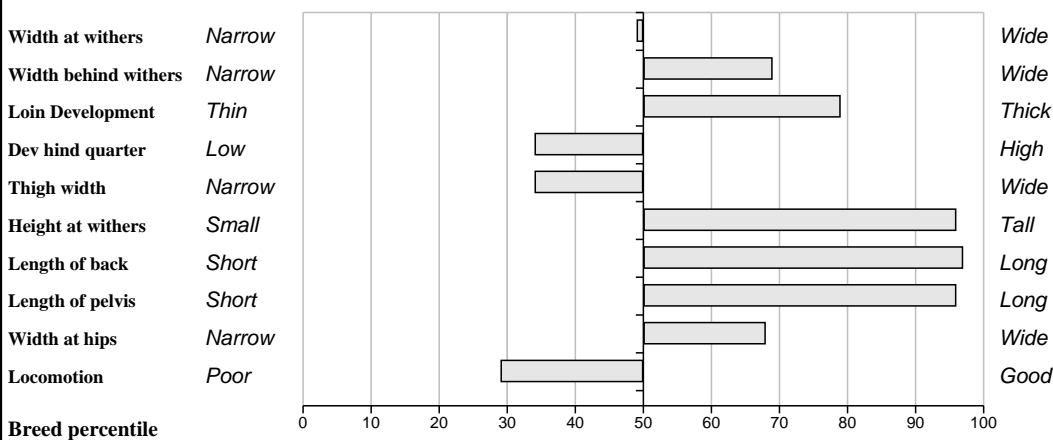

Lot 49 Powerstown Fergal

Breed: Limousin

IE151818080057

DOB: 23-Mar-2010

Male

Owner: Brid Cronin - Powerstown Mallow Co Cork

Sire: Brookmill Vindicator (Et) (VDT) SBV = €140 (69%)	F6 Neron	SBV = €116 (68%)	Jersey
			Horlogere
	Milbrook Monique Et	SBV = €116 (62%)	Broadmeadows Cannon
			Milbrook Freda
Dam: Powerstown Aishling IE151818030028 SBV = €52 (33%)	Malibu	SBV = €67 (99%)	Jabot
			Haiti
	Powerstown Louise	SBV = €33 (39%)	Pelletstown Jamboree
			Curragrange Cathy

€uro-Star Indexes

% Rank	Star Rating (within breed)	Indexes & Traits	€uro-Value	Data Reliability	Relative Data Reliability Comment
81%	★★★★★	Suckler Beef Value (SBV)	€92	33%	Medium
71%	★★★★	Weanling Export	€55	39%	High
67%	★★★★	Beef Carcass	€86	35%	High
61%	★★★★	Daughter Fertility	€-2	2%	Low
30%	★★	Daughter Milk	€11	12%	Medium
Other Key Traits					
74%	★★★★	Calving Difficulty	4.4%	38%	Medium
78%	★★★★	Gestation Length		47%	High
9%	★	Docility		41%	High

GROW Linear Score Evaluation (Within-Breed Percentiles)

Animal scored. Linear scores and weaning weights in evaluations

BLUP Composites (Within Breed)