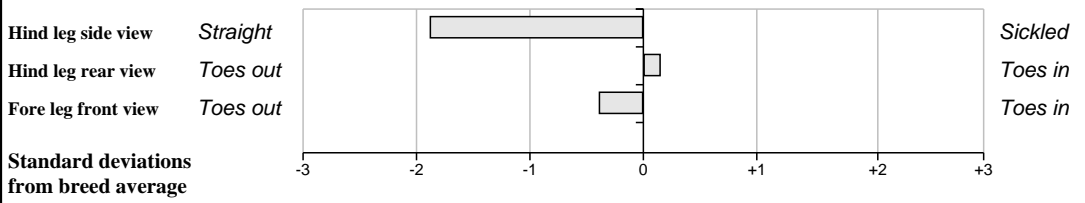

Comments
Tall long bull.

Feet and Leg Descriptions

Lot 28 Ammaghmore Earl **Breed: Limousin**

IE271233750152 **DOB: 02-Nov-2009** **Male**

Owner: Sean Garrett - Annaghmore Ballycastle Co Mayo

Sire: Goldies Terence (GTZ) SBV = €131 (52%)	Ideal 23	SBV = €134 (91%)	Flasch
	Emue	SBV = €174 (22%)	Disette
Dam: Ammaghmore Crystal IE271233710132 SBV = €62 (36%)	Farfelu	SBV = €72 (91%)	Bilbao
	Ammaghmore Terena	SBV = €59 (37%)	Vadius
			Sirene
			Litron
			Brownhill Patricia