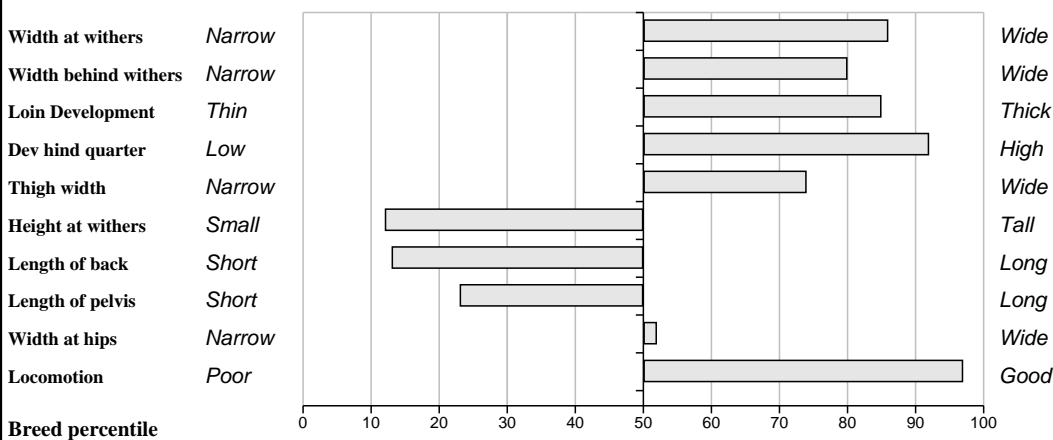

Lot 41 Moloskey Frazer

Breed: Limousin

IE131477880602

DOB: 04-Jan-2010

Male

Owner: Brendan Clancy - Moloskey House Mullagh Ennis Co Clare

Sire: Mas Du Clo (MUC) SBV = €80 (97%)	Bambino SBV = €65 (37%)	Ultimum Souriante
	Cosette SBV = €77 (28%)	Tilleul Lancette
Dam: Garryduff Rosie IE331151130067 SBV = €15 (44%)	Dauphin SBV = €83 (96%)	Romeo Ombrette
	Garryduff Judith SBV = €15 (41%)	Volcan Garryduff Hazel

€uro-Star Indexes

% Rank	Star Rating (within breed)	Indexes & Traits	€uro-Value	Data Reliability	Relative Data Reliability Comment
15%	★	Suckler Beef Value (SBV)	€42	39%	High
74%	★★★★	Weanling Export	€56	46%	High
36%	★★	Beef Carcass	€70	42%	High
12%	★	Daughter Fertility	€-39	18%	High
68%	★★★★	Daughter Milk	€25	27%	High
Other Key Traits					
4%	★	Calving Difficulty	8.4%	43%	High
35%	★★	Gestation Length		28%	Medium
72%	★★★★	Docility		46%	High

GROW Linear Score Evaluation (Within-Breed Percentiles)
Animal scored. Linear scores and weaning weights in evaluations

BLUP Composites (Within Breed)