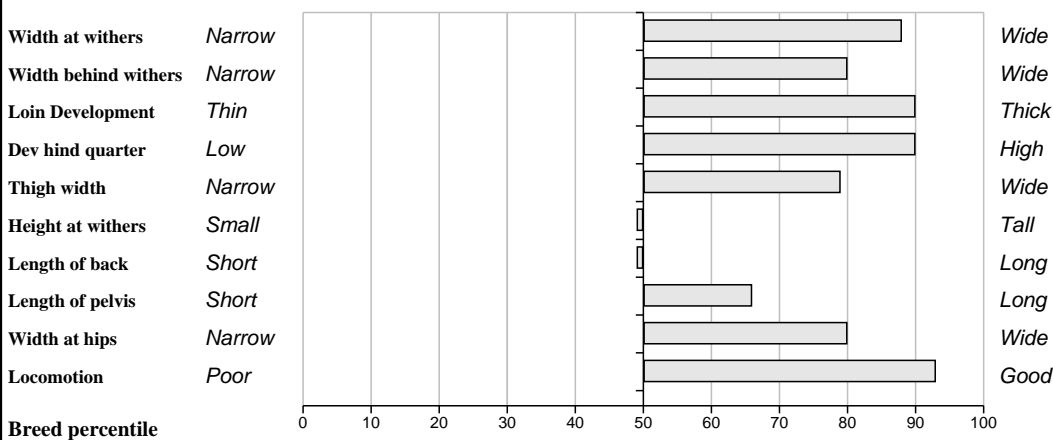

Lot 17 Aloor Ecicle

Breed: Limousin

IE311615570347

DOB: 30-Sep-2009

Twin to Male

Male

Owner: Patsy Creighton - Aughalour Loughglynn Castlerea Co Roscommon

Sire: Mas Du Clo (MUC) SBV = €80 (97%)	Bambino SBV = €65 (37%)	Ultimum Souriante
	Cosette SBV = €77 (28%)	Tilleul Lancette
Dam: Aloor Pepsi IE311615530095 SBV = €101 (43%)	Dauphin SBV = €83 (96%)	Romeo Ombrette
	Ballynerrin Lorna SBV = €62 (35%)	Golfeur Ballynerrin Hannah

Parental Average Euro-Star Indexes

% Rank	Star Rating (within breed)	Indexes & Traits	€uro-Value	Data Reliability	Relative Data Reliability Comment
80%	★★★★★	Suckler Beef Value (SBV)	€91	35%	High
91%	★★★★★	Weanling Export	€66	36%	Medium
89%	★★★★★	Beef Carcass	€101	37%	High
25%	★★	Daughter Fertility	€-24	18%	High
62%	★★★★	Daughter Milk	€23	29%	High
Other Key Traits					
29%	★★	Calving Difficulty	6%	39%	Medium
30%	★★	Gestation Length		31%	Medium
76%	★★★★	Docility		33%	Medium

Parental Average GROW Traits (Within-Breed Percentiles)

Animal not scored.

BLUP Composites (Within Breed)