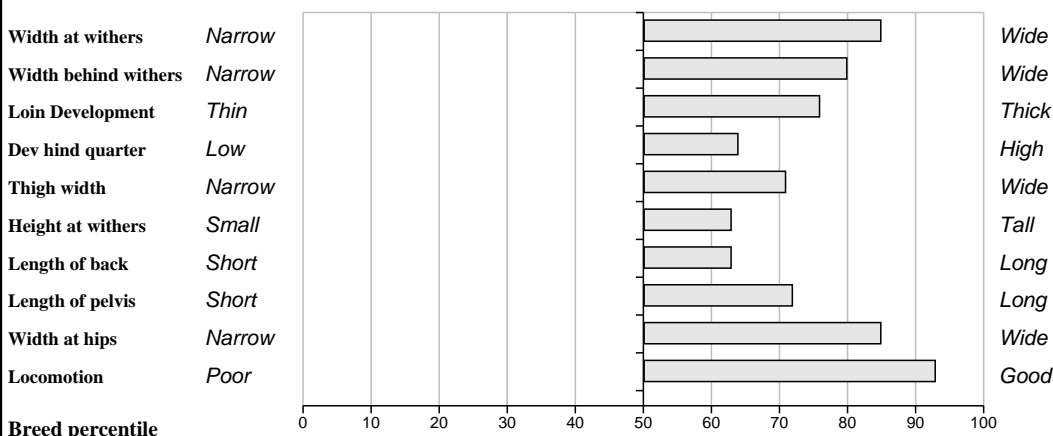

Lot 10 Hill Top Eden

Breed: Limousin

IE131495120191

DOB: 12-Sep-2009

Male

Owner: Thomas Murphy - Carhuligane Mullagh Co Clare

Sire: Gamin (GIA) SBV = €35 (96%)	Delta SBV = €57 (47%)	As De Pic Verveine
	Digitale SBV = €33 (36%)	Billy Bouclette
Dam: Hill Top Champagne (Et) IE131495140128 SBV = €91 (24%)	Cloughhead Lord SBV = €80 (77%)	Heros Favourite
	Imola SBV = €103 (24%)	Ourson Gentille

Parental Average Euro-Star Indexes

% Rank	Star Rating (within breed)	Indexes & Traits	€uro-Value	Data Reliability	Relative Data Reliability Comment
32%	★★	Suckler Beef Value (SBV)	€57	30%	Medium
61%	★★★★	Weanling Export	€51	28%	Medium
45%	★★★	Beef Carcass	€75	28%	Medium
82%	★★★★★	Daughter Fertility	€14	21%	High
1%	★	Daughter Milk	€-27	24%	Medium
Other Key Traits					
7%	★	Calving Difficulty	7.7%	40%	Medium
20%	★	Gestation Length		26%	Medium
68%	★★★★	Docility		28%	Medium

Parental Average GROW Traits (Within-Breed Percentiles)

Animal scored. Scores or weaning weights not eligible for evaluation

BLUP Composites (Within Breed)