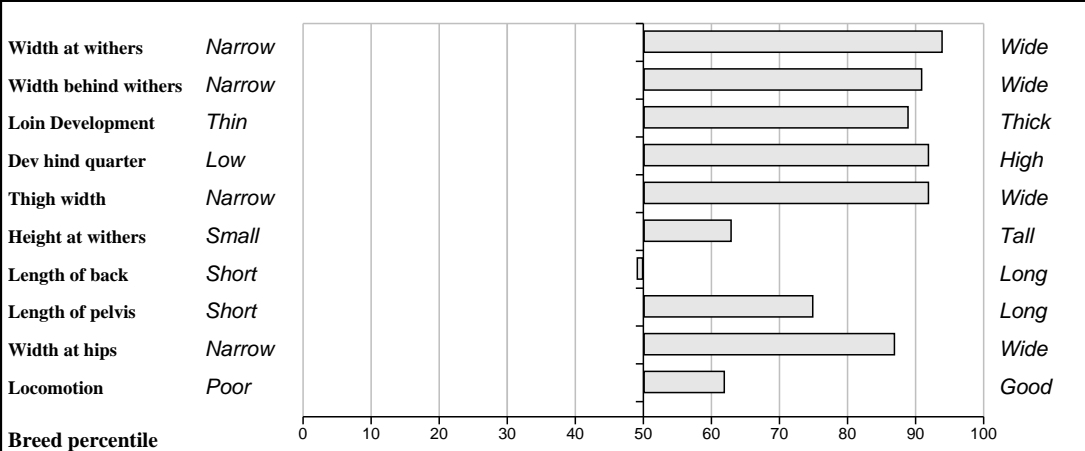

Lot 35 Powerstown Enda

Breed: Limousin

IE151818060055

DOB: 21-Dec-2009

Male

Owner: Brid Cronin - Powerstown Mallow Co Cork

Sire: Mas Du Clo (MUC) SBV = €80 (97%)	Bambino SBV = €65 (37%)	Ultimum Souriante
	Cosette SBV = €77 (28%)	Tilleul Lancette
Dam: Powerstown Abby IE151818010026 SBV = €76 (31%)	Malibu SBV = €67 (99%)	Jabot Haiti
	Powerstown Rachel SBV = €59 (37%)	Litron Powerstown Matilda

€uro-Star Indexes

% Rank	Star Rating (within breed)	Indexes & Traits	€uro-Value	Data Reliability	Relative Data Reliability Comment
86%	★★★★★	Suckler Beef Value (SBV)	€98	36%	High
97%	★★★★★	Weanling Export	€74	44%	High
90%	★★★★★	Beef Carcass	€101	40%	High
43%	★★★	Daughter Fertility	€-12	18%	High
41%	★★★	Daughter Milk	€15	27%	High
Other Key Traits					
30%	★★	Calving Difficulty	5.9%	40%	Medium
17%	★	Gestation Length		28%	Medium
90%	★★★★★	Docility		44%	High

GROW Linear Score Evaluation (Within-Breed Percentiles)
Animal scored. Linear scores and weaning weights in evaluations

BLUP Composites (Within Breed)