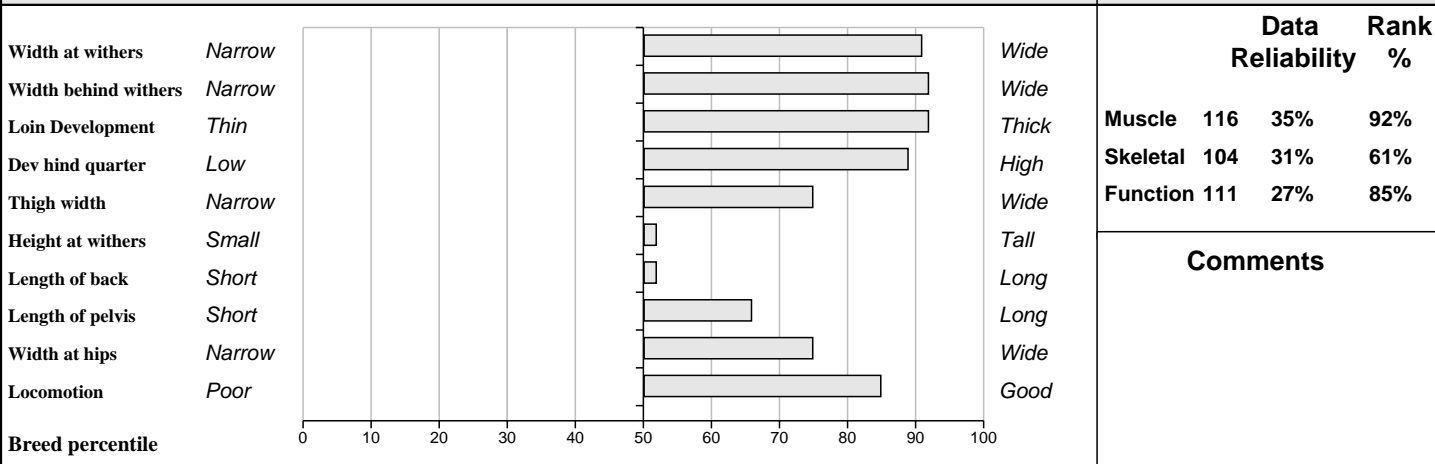

Lot 37   Nogra Eoin **Breed: Limousin**
IE182542340231   DOB: 25-Dec-2009 **Male**
Owner: Martin Huban - Nogra Kinvara Co Galway

Sire: Mas Du Clo (MUC) SBV = €80 (97%)	Bambino SBV = €65 (37%)	Ultimatum
		Souriante
	Cosette SBV = €77 (28%)	Tilleul
		Lancette
Dam: Trellic Una IE182536420098 SBV = €74 (31%)	Litron SBV = €69 (98%)	Epson
		Gracieuse
	Kiltartan Ivy SBV = €64 (32%)	Luttrellstown Dutch
		Kiltartan Danae

Parental Average Euro-Star Indexes

% Rank	Star Rating (within breed)	Indexes & Traits	€uro-Value	Data Reliability	Relative Data Reliability Comment
67%	★★★★	Suckler Beef Value (SBV)	€80	33%	Medium
90%	★★★★★	Weanling Export	€65	34%	Medium
70%	★★★★	Beef Carcass	€87	33%	Medium
55%	★★★	Daughter Fertility	€-5	18%	High
56%	★★★	Daughter Milk	€20	27%	High
Other Key Traits					
30%	★★	Calving Difficulty	6%	41%	Medium
15%	★	Gestation Length		28%	Medium
92%	★★★★★	Docility		47%	High

Parental Average GROW Traits (Within-Breed Percentiles)
Animal not scored. **BLUP Composites (Within Breed)**