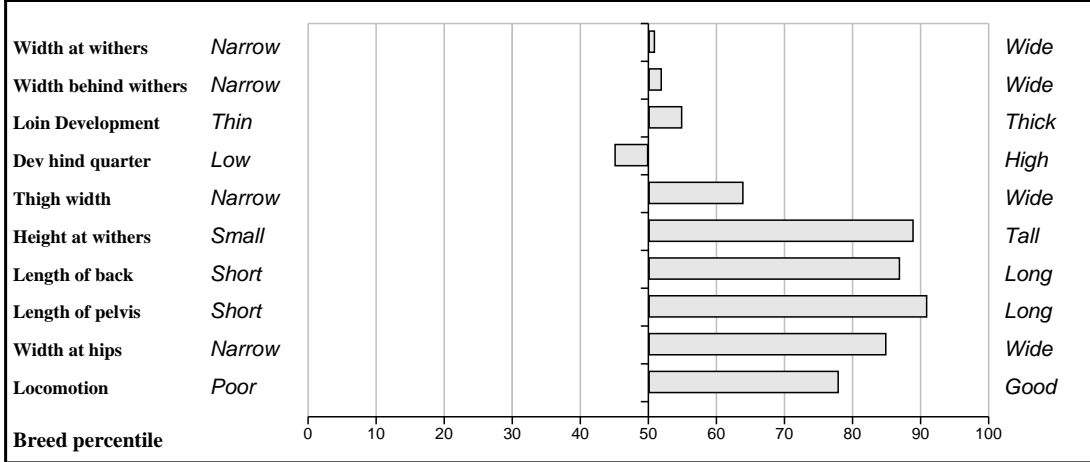

Lot 3 Rathlee Emmet

Breed: Limousin

IE321503510437

DOB: 01-Jul-2009

Male

Owner: Daniel Kirby - Castletown Easkey Co Sligo

Sire: Ronick Hawk (RKH) SBV = €120 (90%)	Broadmeadows Cannon	SBV = €102 (75%)	Broadmeadows Vip
	Ronick Esther	SBV = €67 (36%)	Broadmeadows Ainsi
Dam: Rathlee Buda IE321503530380 SBV = €99 (29%)	Pacha 08	SBV = €165 (79%)	Talent
	Rathlee Tulipe	SBV = €29 (33%)	Vanilla
			Jacky
			Magnesie
			Gamin
			Milbrook Leonie Et

Parental Average Euro-Star Indexes

% Rank	Star Rating (within breed)	Indexes & Traits	€uro-Value	Data Reliability	Relative Data Reliability Comment
94%	★★★★★	Suckler Beef Value (SBV)	€111	31%	Medium
68%	★★★★	Weanling Export	€54	31%	Medium
93%	★★★★★	Beef Carcass	€105	32%	Medium
59%	★★★	Daughter Fertility	€-3	11%	Medium
84%	★★★★★	Daughter Milk	€34	19%	Medium
Other Key Traits					
44%	★★★	Calving Difficulty	5.4%	42%	High
43%	★★★	Gestation Length		26%	Medium
83%	★★★★★	Docility		31%	Medium

Parental Average GROW Traits (Within-Breed Percentiles)
Animal not scored.

BLUP Composites (Within Breed)