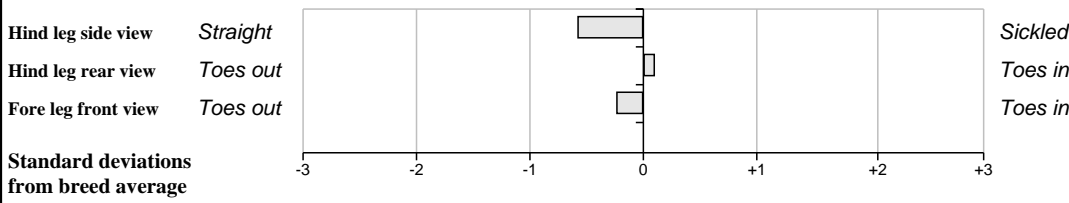

Feet and Leg Descriptions